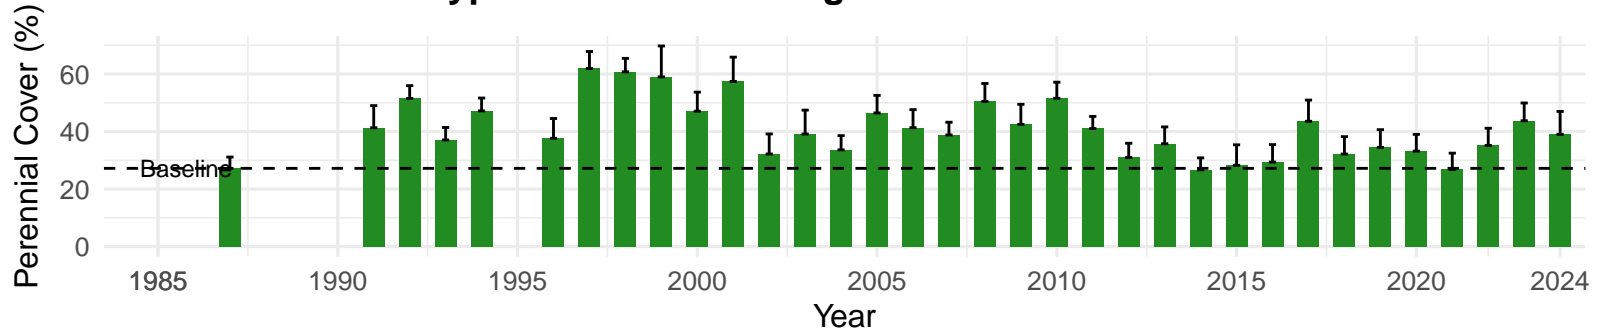

PLC137 – Control – Holland Type: Rabbitbrush Meadow – Green

Book Type: C – NRCS Ecological Site: Saline Meadow