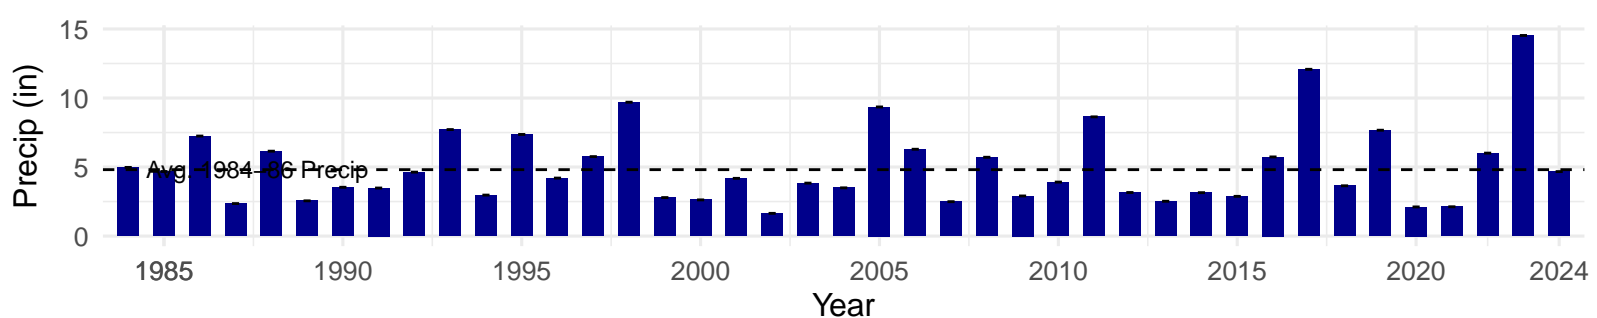

FSL064 – Wellfield – Holland Type: Alkali Meadow – Green

Book Type: C – NRCS Ecological Site: NA