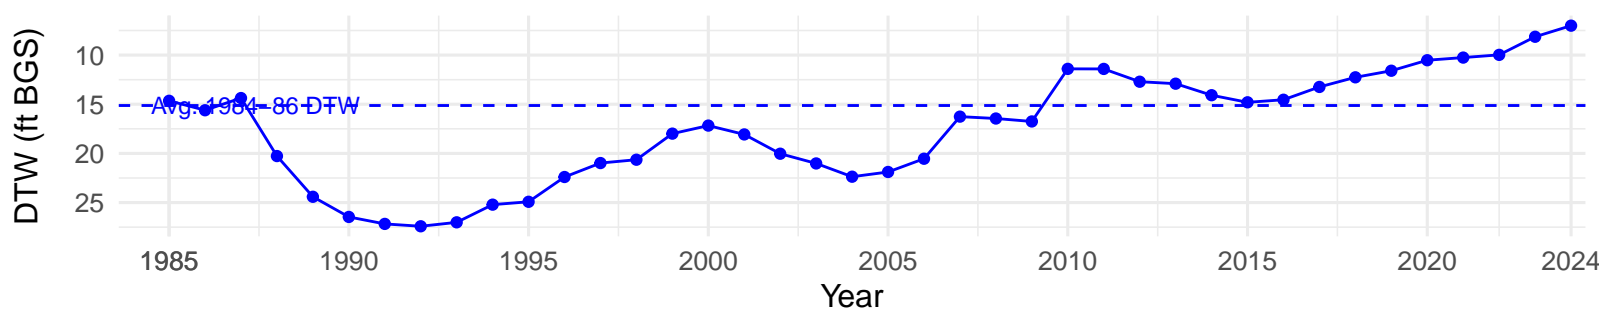

TIN028 – Wellfield – Holland Type: Desert Greasewood Scrub – Green Book Type: A – NRCS Ecological Site: Saline Bottom