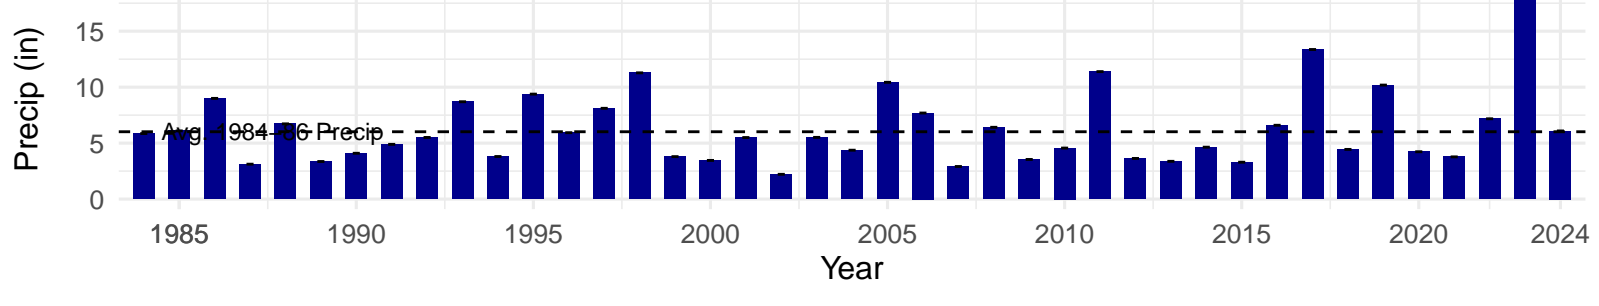

FSP006 – Wellfield – Holland Type: Alkali Meadow – Green

Book Type: AC – NRCS Ecological Site: Saline Bottom