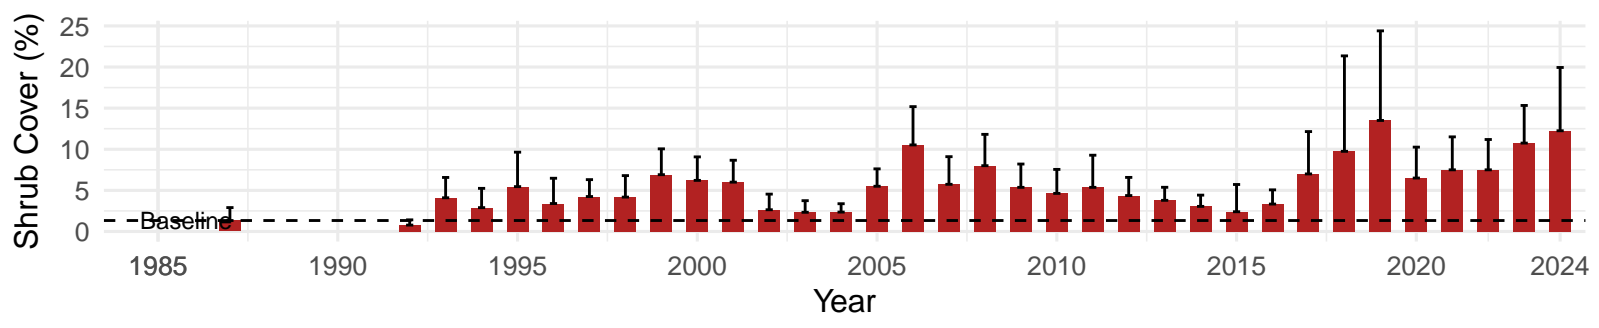

LAW065 – Wellfield – Holland Type: Alkali Meadow – Green

Book Type: A – NRCS Ecological Site: Loamy 5–8" P.Z.