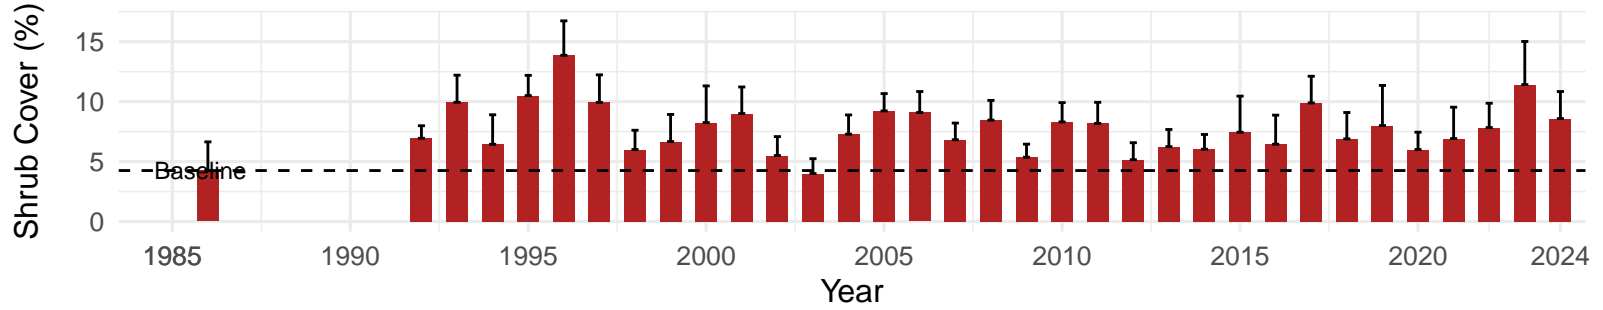

TIN068 – Wellfield – Holland Type: Alkali Meadow – Green

Book Type: A – NRCS Ecological Site: Sodic Flat