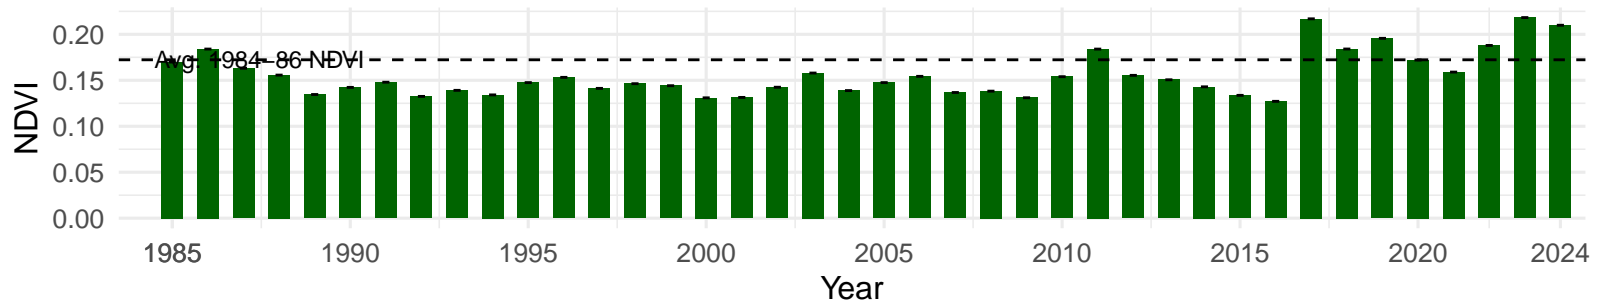

BLK115 – Control – Holland Type: Alkali Meadow – Green Book

Type: A – NRCS Ecological Site: Saline Bottom