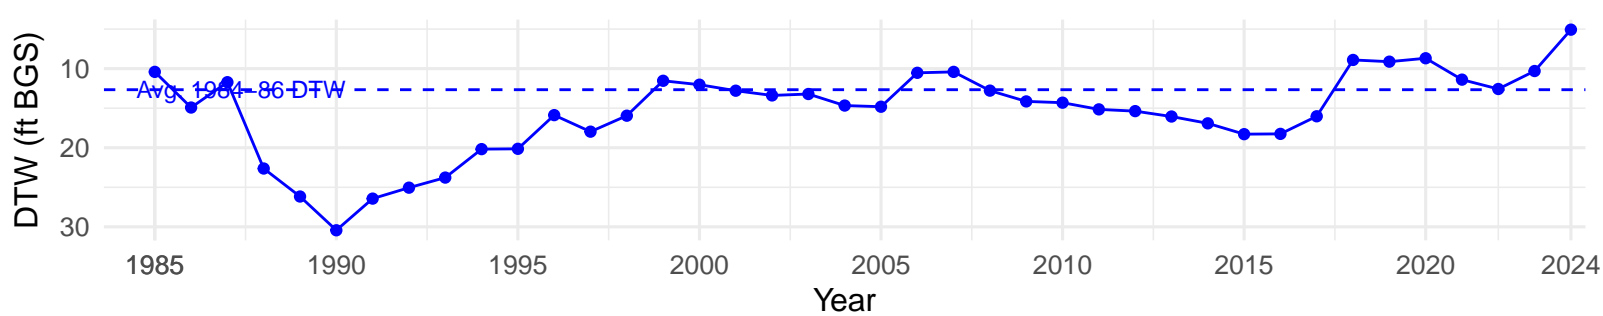

LAW105 – Wellfield – Holland Type: Alkali Meadow – Green

Book Type: C – NRCS Ecological Site: Wetland