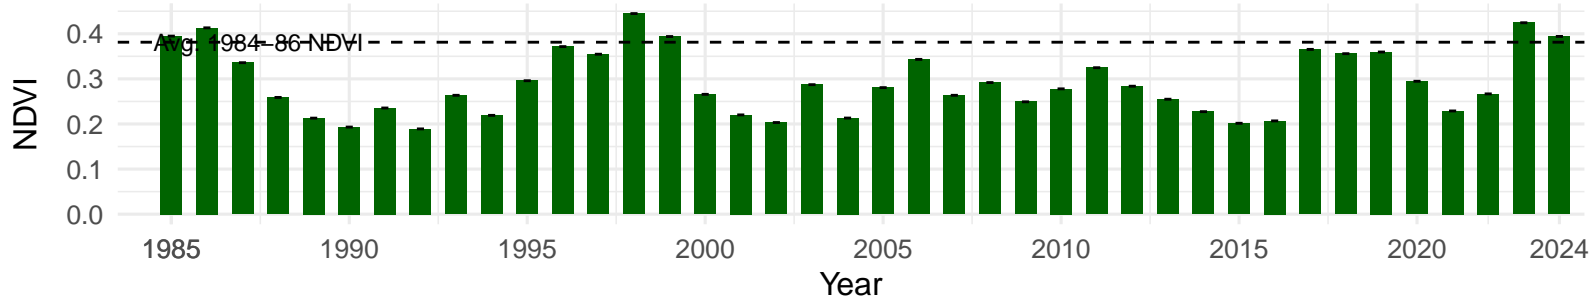

IND011 – Wellfield – Holland Type: Alkali Meadow – Green

Book Type: C – NRCS Ecological Site: Saline Meadow