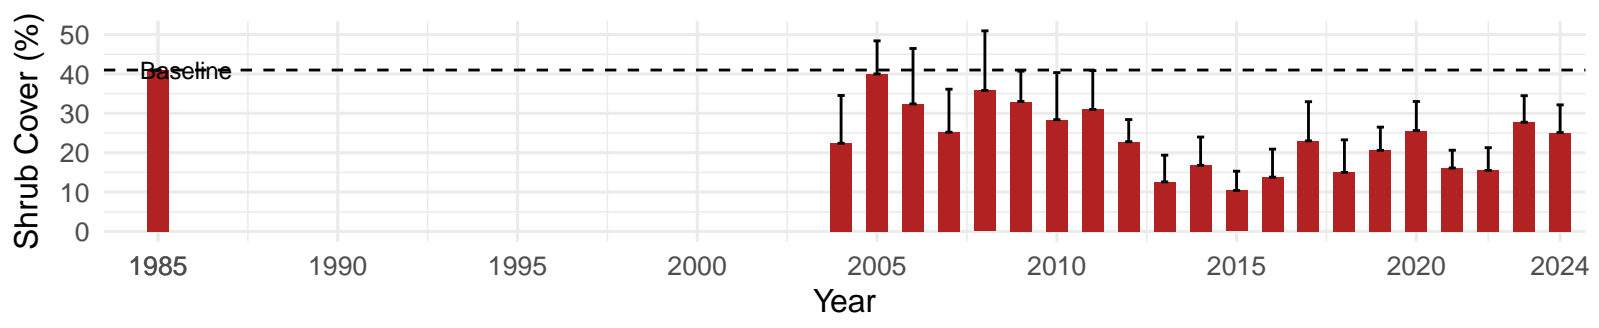

IND124 – Wellfield – Holland Type: Nevada Saltbush Scrub – Green Book Type: B – NRCS Ecological Site: Wetland