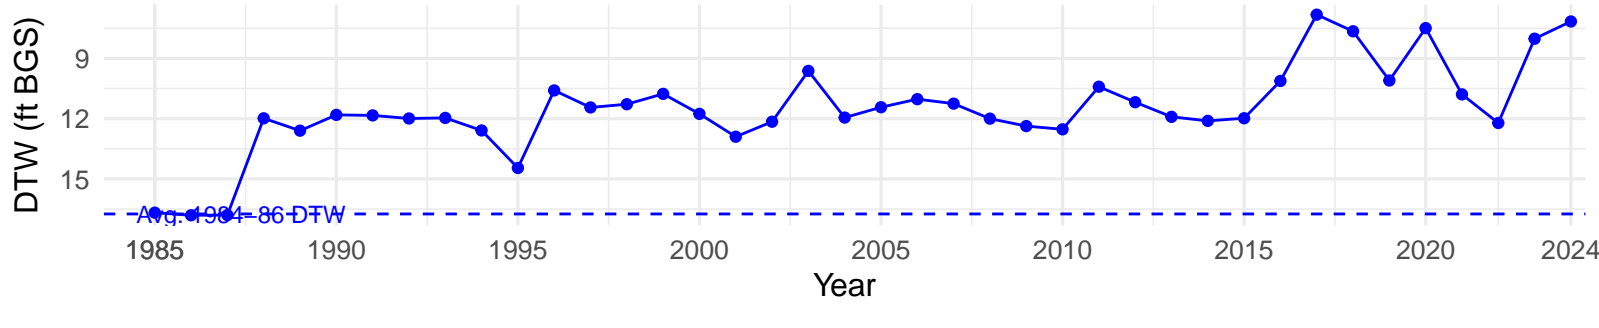

FSL138 – Control – Holland Type: Rush Sedge Meadow – Green

Book Type: E – NRCS Ecological Site: Moist Floodplain