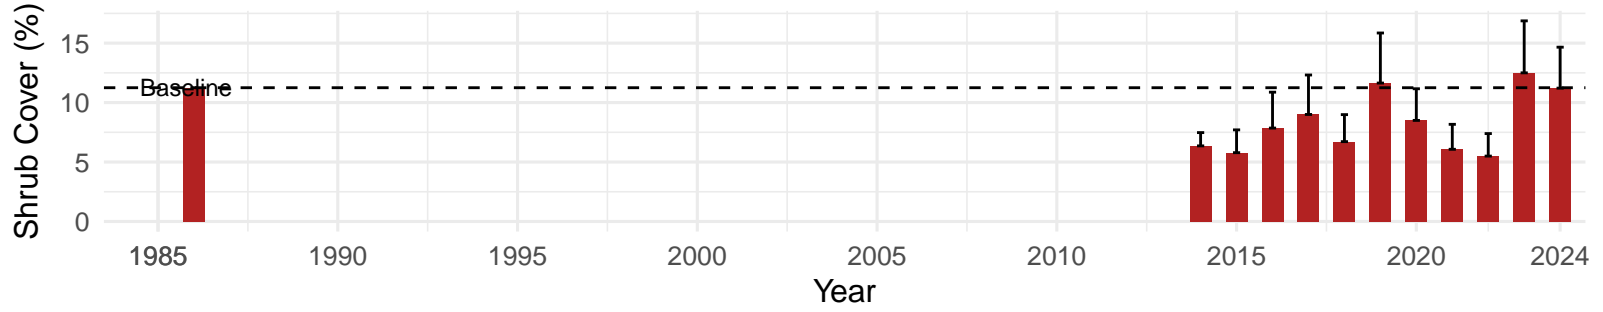

FSP015 – Wellfield – Holland Type: Alkali Meadow – Green

Book Type: C – NRCS Ecological Site: Saline Bottom