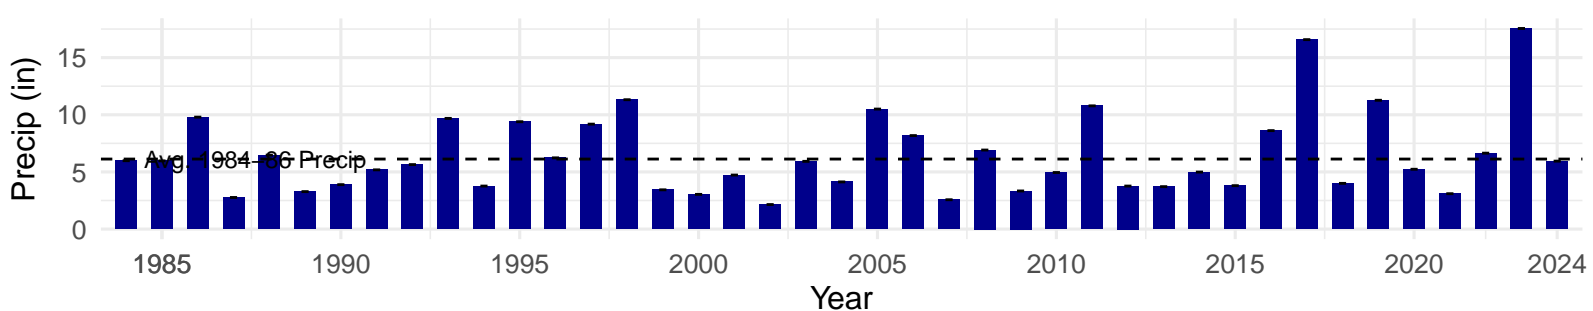

BLK039 – Wellfield – Holland Type: Alkali Meadow – Green

Book Type: C – NRCS Ecological Site: Saline Bottom