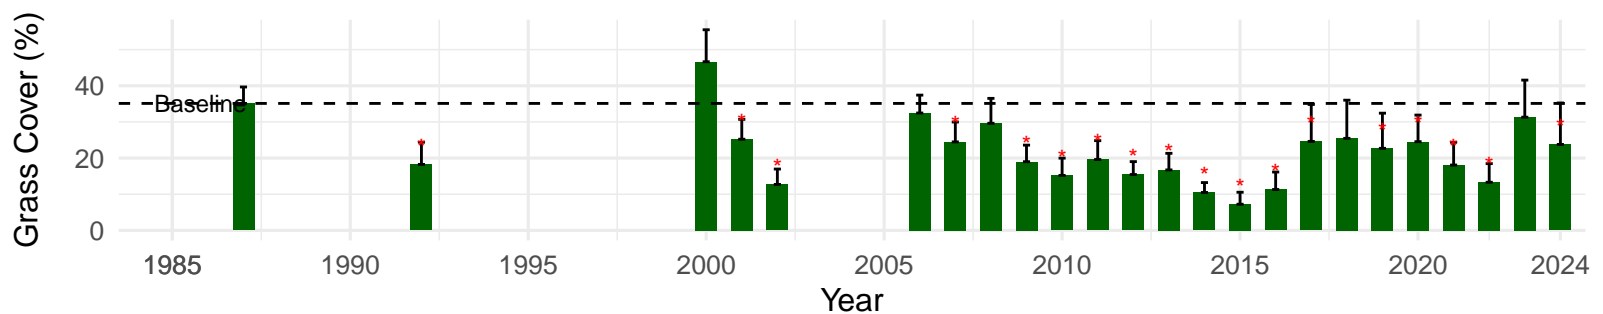

FSL116 – Wellfield – Holland Type: Alkali Meadow – Green

Book Type: C – NRCS Ecological Site: Saline Bottom