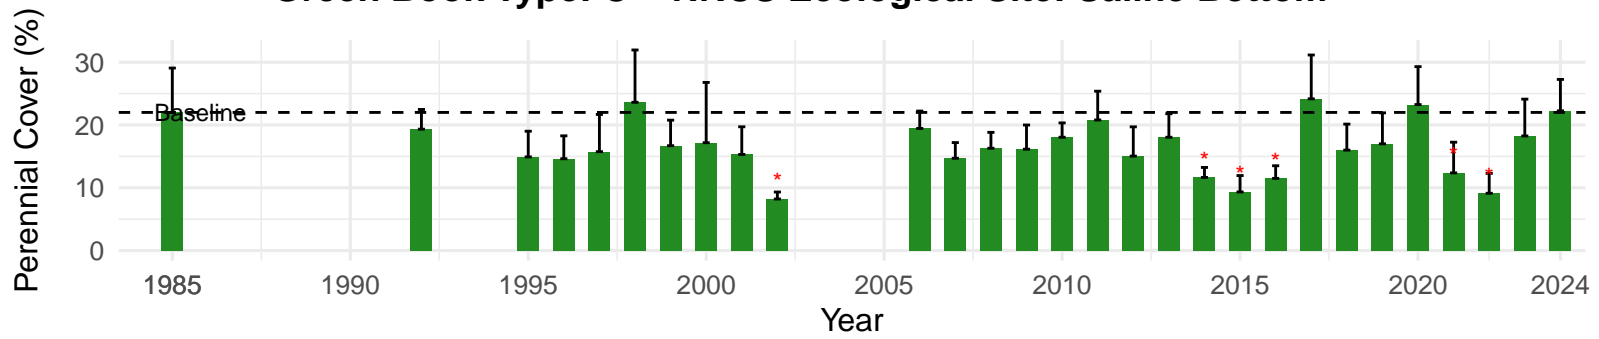

MAN014 – Control – Holland Type: Nevada Saltbush Meadow – Green Book Type: C – NRCS Ecological Site: Saline Bottom