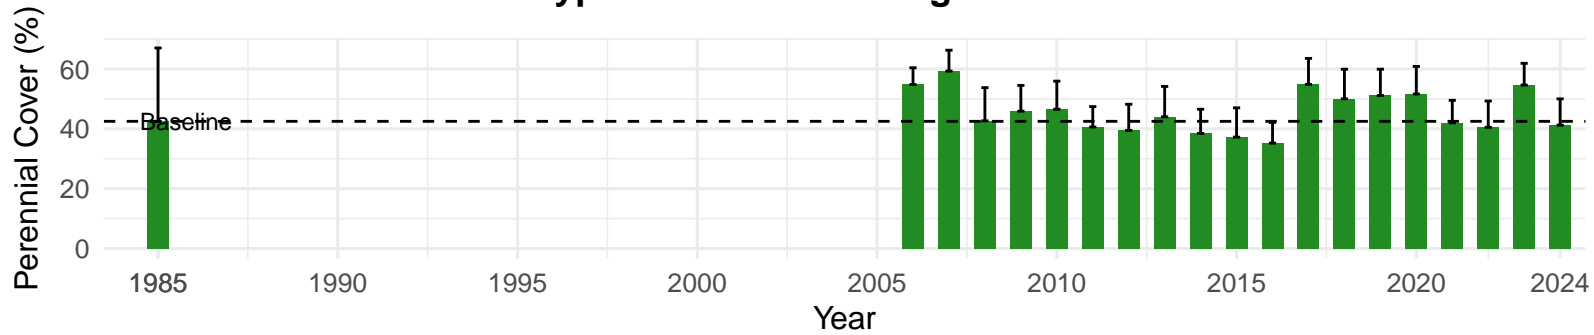

IND024 – Wellfield – Holland Type: Alkali Meadow – Green

Book Type: C – NRCS Ecological Site: NA