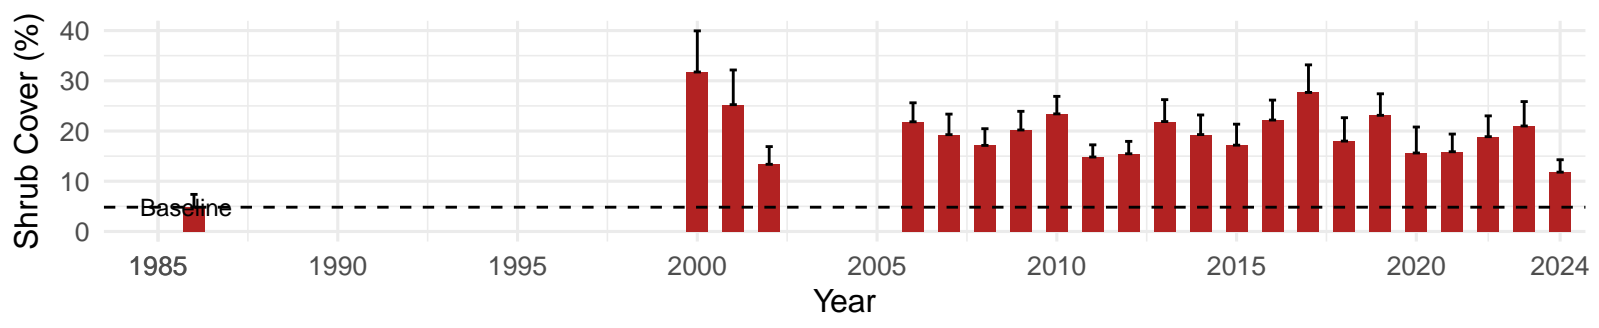

TIN053 – Wellfield – Holland Type: Alkali Meadow – Green

Book Type: A – NRCS Ecological Site: Moist Floodplain