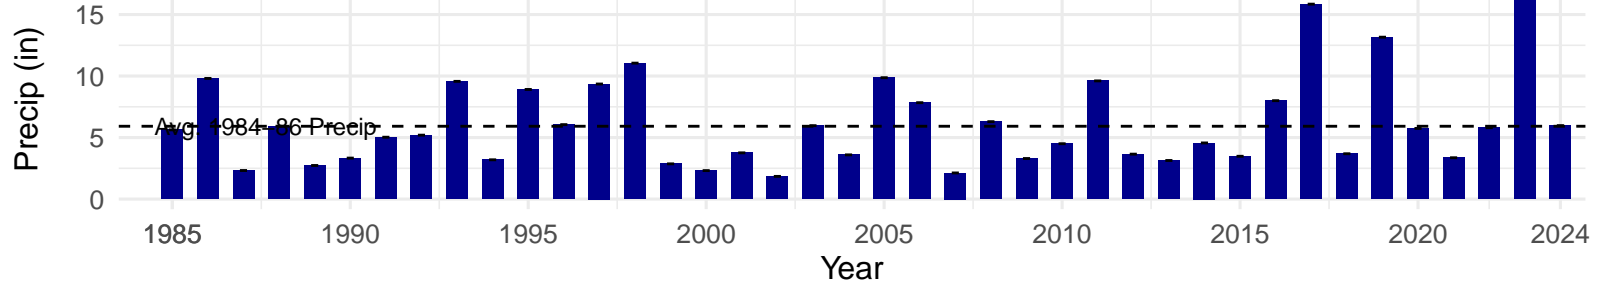

IND119 – Control – Holland Type: Alkali Meadow – Green Book Type: C – NRCS Ecological Site: Sandy Terrace 5–8" P.Z.