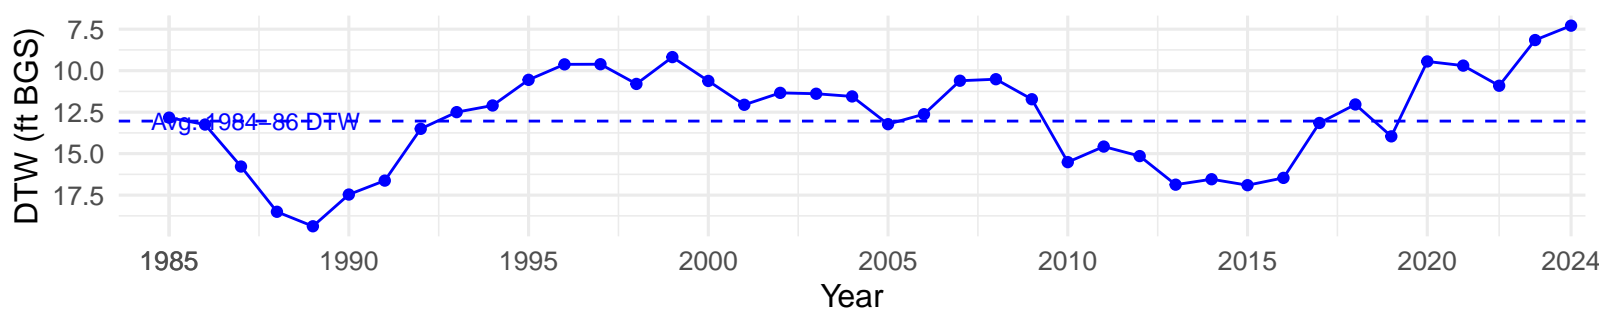

BGP157 – Wellfield – Holland Type: Rabbitbrush Scrub – Green Book Type: B – NRCS Ecological Site: Loamy 5–8" P.Z.