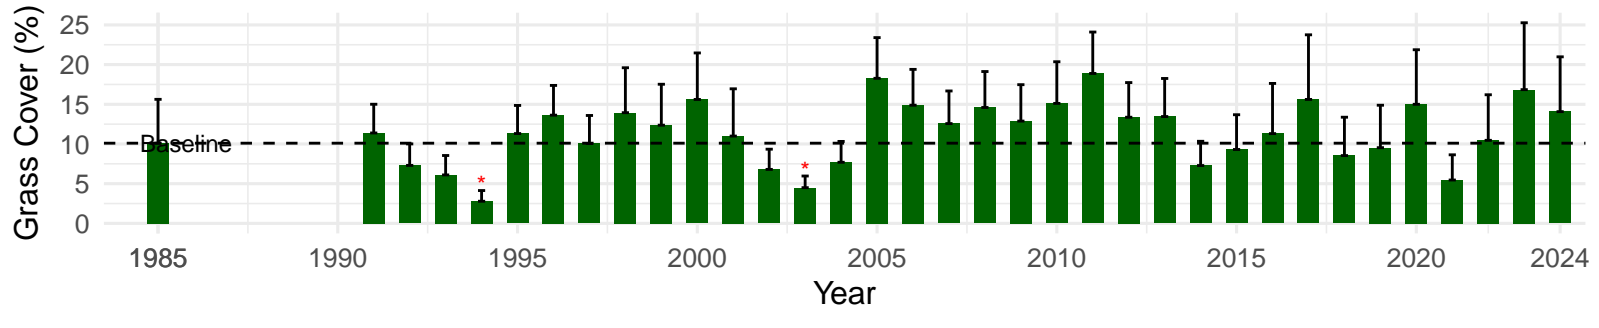

IND111 – Wellfield – Holland Type: Nevada Saltbush Meadow – Green Book Type: C – NRCS Ecological Site: Wetland