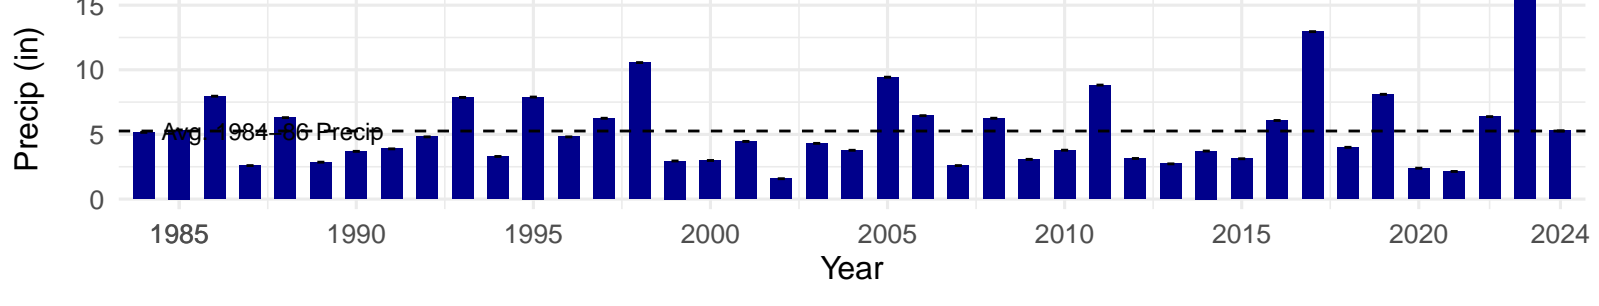

PLC107 – Control – Holland Type: Rabbitbrush Meadow – Green

Book Type: C – NRCS Ecological Site: Saline Bottom