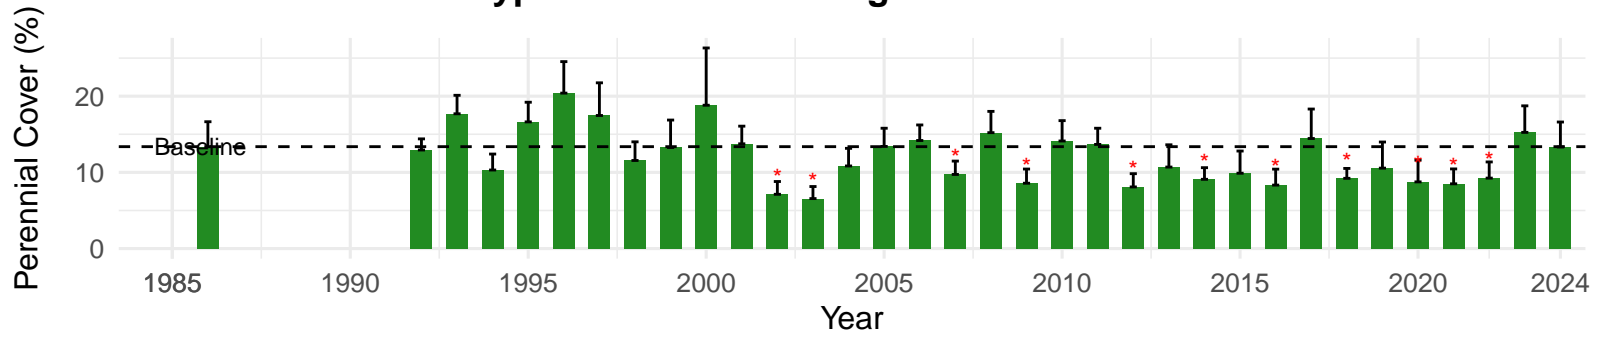

TIN068 – Wellfield – Holland Type: Alkali Meadow – Green

Book Type: A – NRCS Ecological Site: Sodic Flat