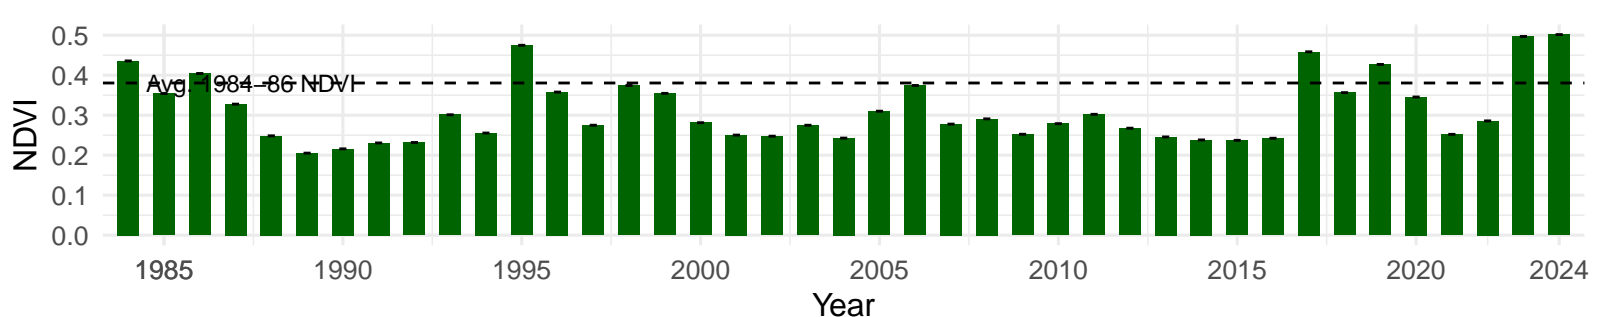

FSL064 – Wellfield – Holland Type: Alkali Meadow – Green

Book Type: C – NRCS Ecological Site: NA