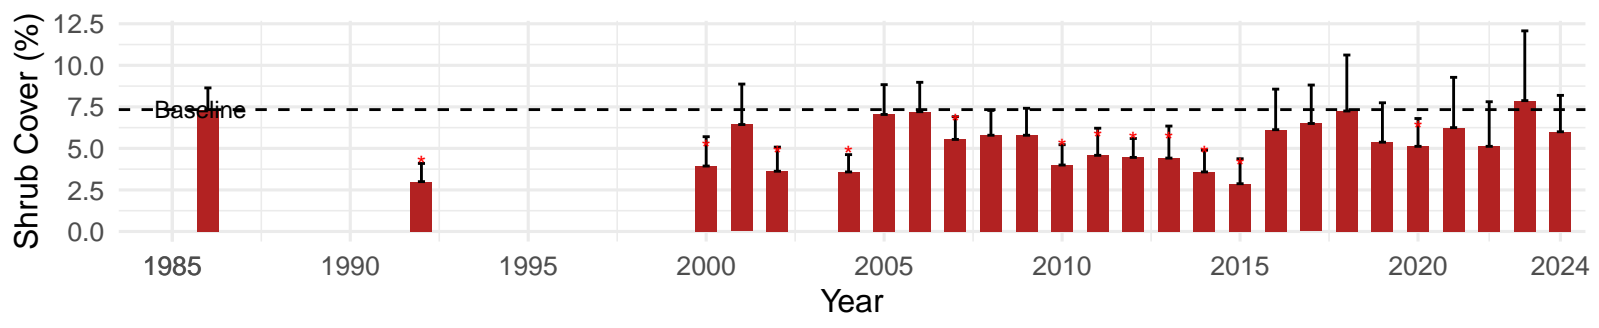

BLK077 – Wellfield – Holland Type: Desert Sink Scrub – Green Book Type: A – NRCS Ecological Site: Saline Bottom