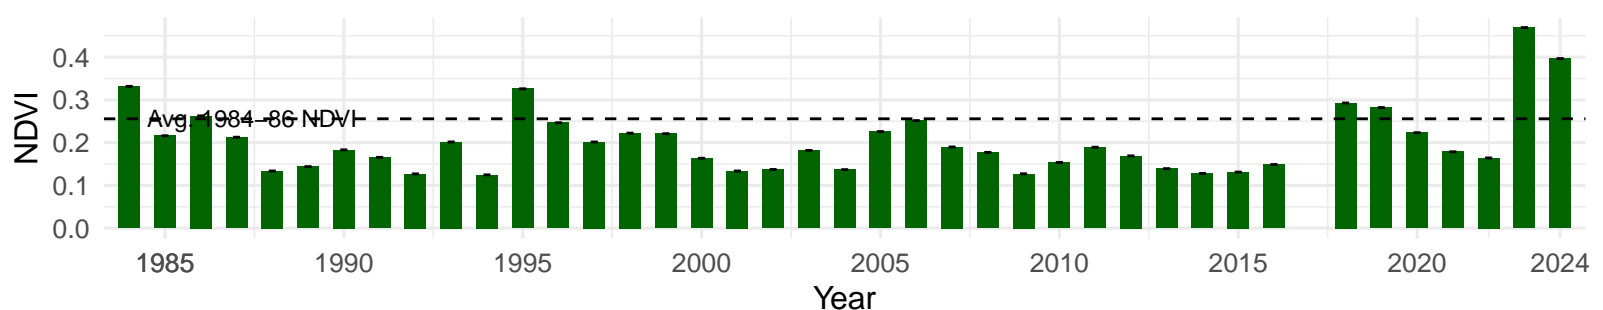

FSL130 – Wellfield – Holland Type: Alkali Meadow – Green

Book Type: C – NRCS Ecological Site: Saline Bottom