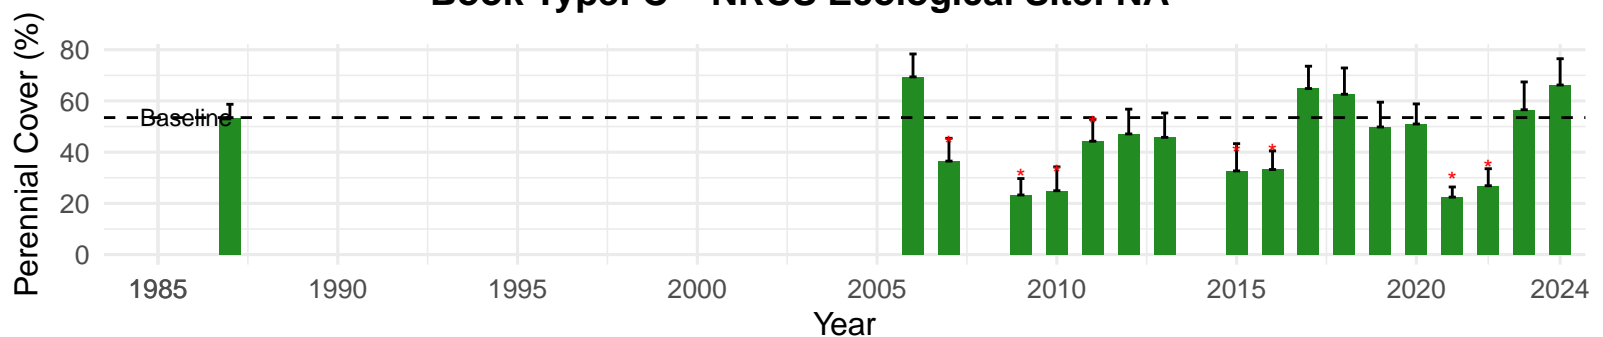

FSL120 – Wellfield – Holland Type: Alkali Meadow – Green

Book Type: C – NRCS Ecological Site: NA