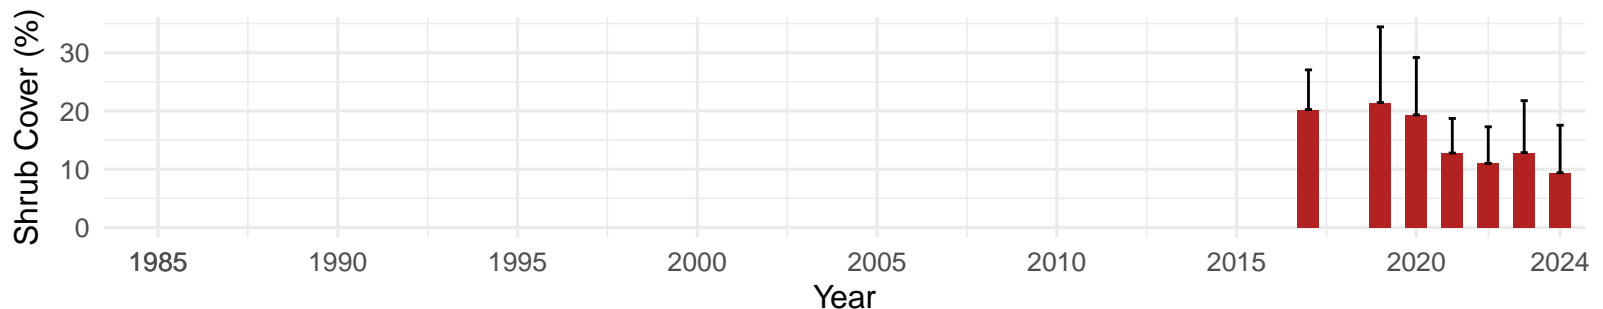

FSL158 – Control – Holland Type: Rush Sedge Meadow – Green

Book Type: E – NRCS Ecological Site: