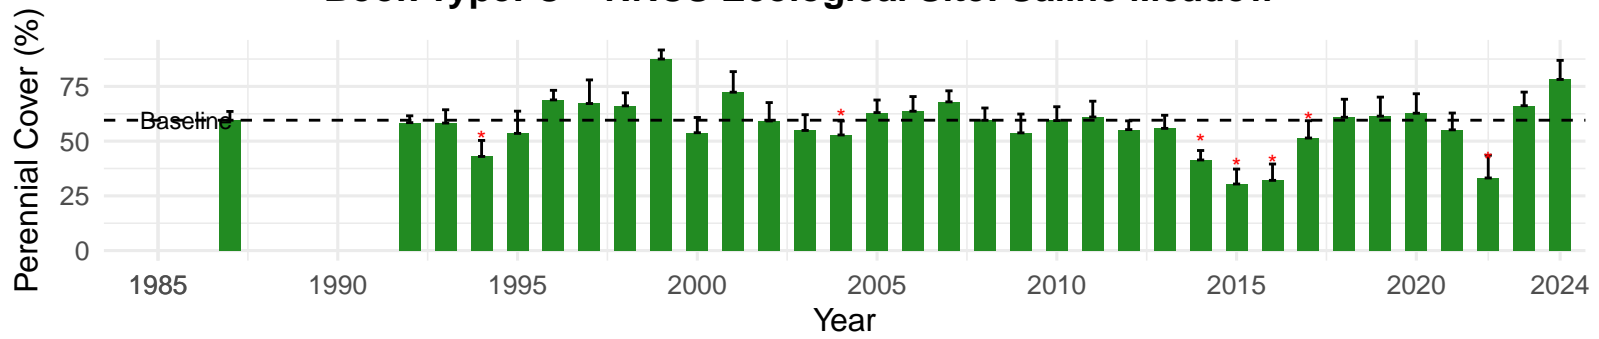

LAW122 – Wellfield – Holland Type: Alkali Meadow – Green

Book Type: C – NRCS Ecological Site: Saline Meadow