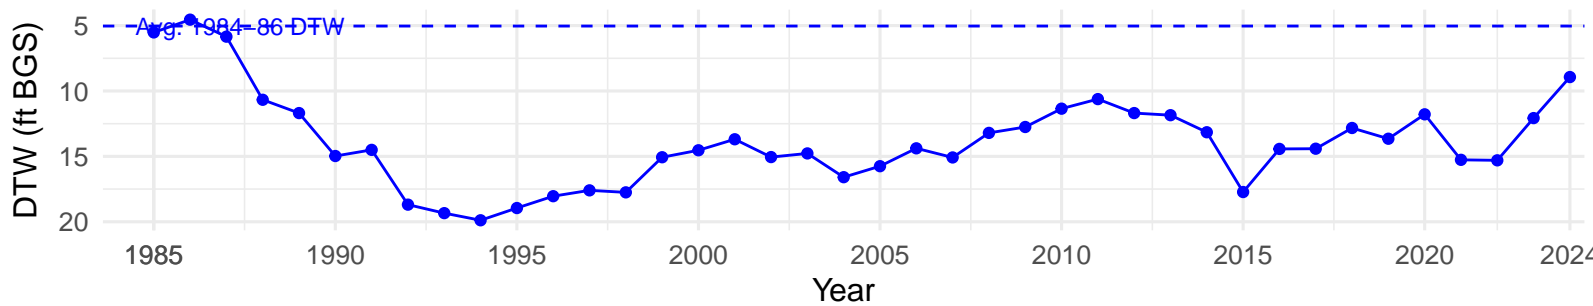

IND026 – Wellfield – Holland Type: Alkali Meadow – Green

Book Type: C – NRCS Ecological Site: Wetland