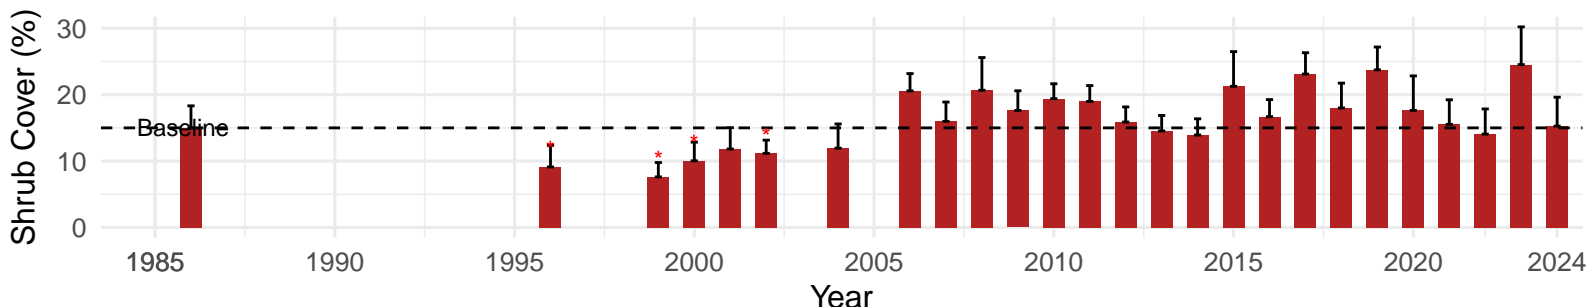

BLK002 – Wellfield – Holland Type: Rabbitbrush Scrub – Green Book Type: B – NRCS Ecological Site: Loamy 5–8" P.Z.