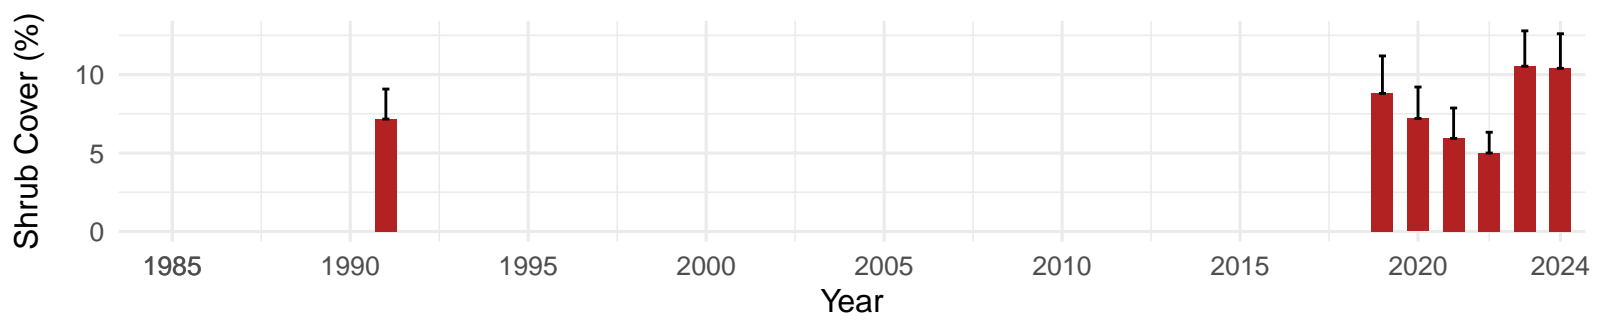

# TIN006 – Wellfield – Holland Type: Desert Sink Scrub – Green Book Type: A – NRCS Ecological Site: NA