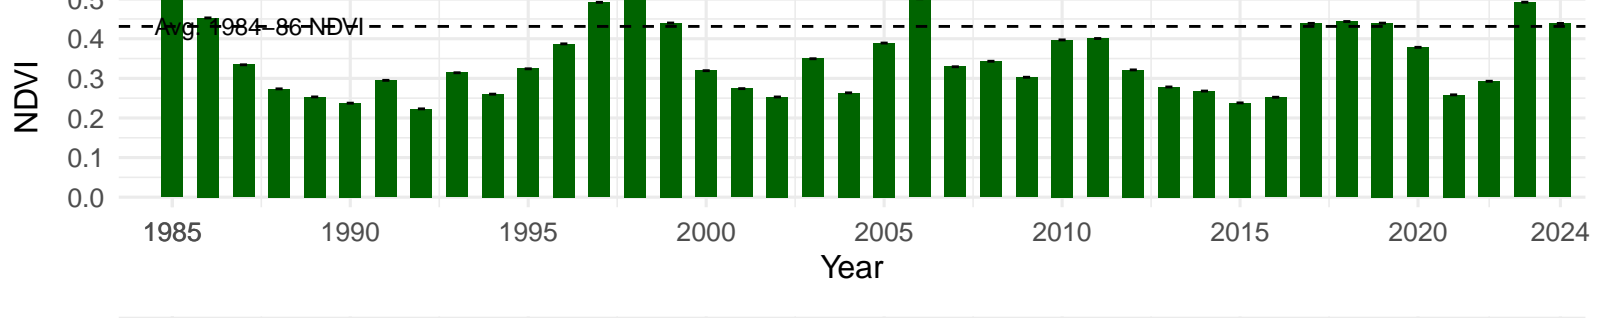

IND021 – Wellfield – Holland Type: Rabbitbrush Meadow – Green Book Type: C – NRCS Ecological Site: Saline Meadow