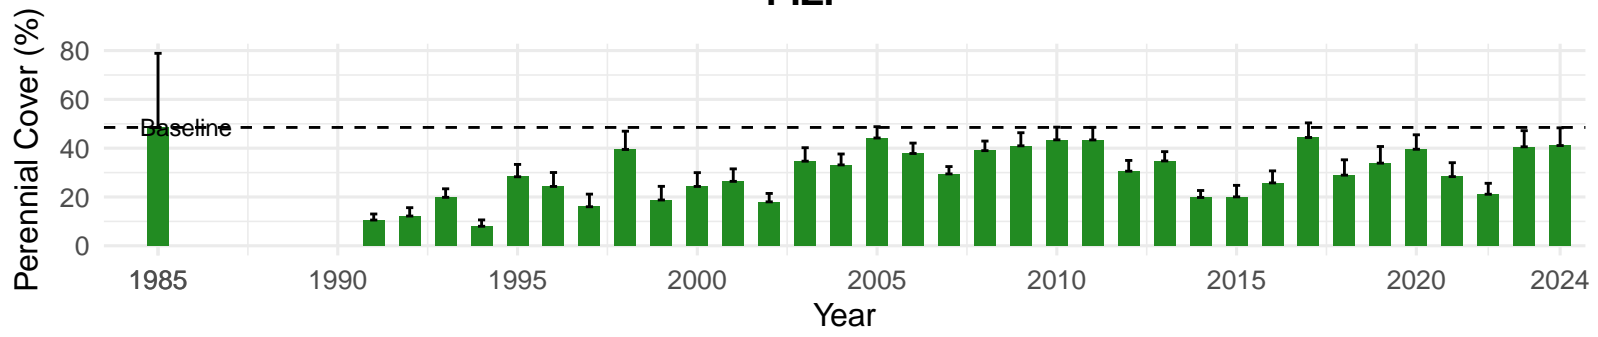

**IND139 – Wellfield – Holland Type: Nevada Saltbush Meadow –
Green Book Type: C – NRCS Ecological Site: Sodict Fan 5–8"
P.Z.**