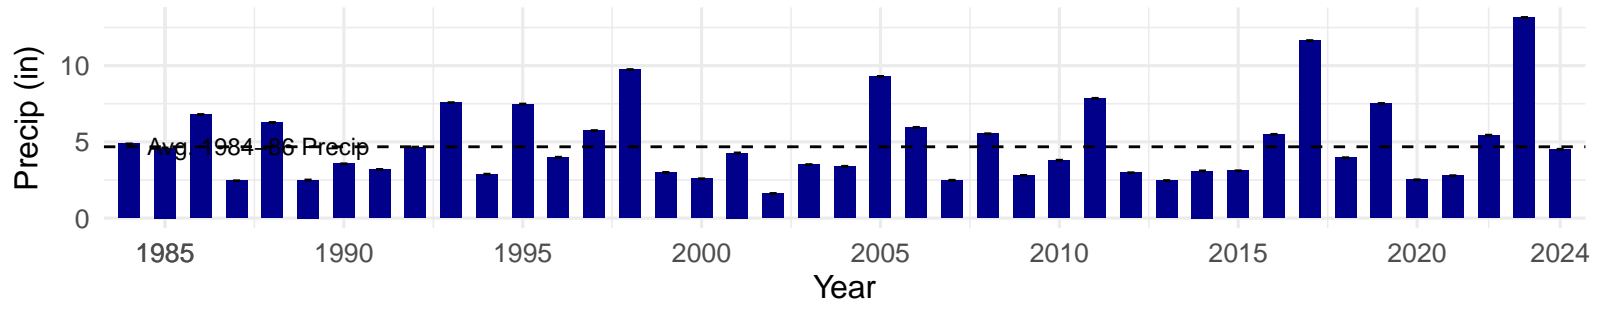

LAW030 – Wellfield – Holland Type: Alkali Meadow – Green

Book Type: C – NRCS Ecological Site: Sodic Terrace