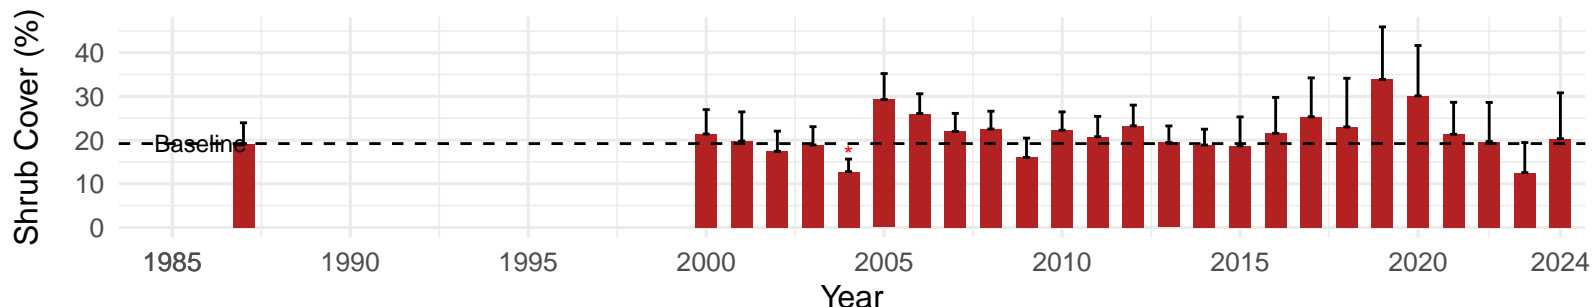

BIS055 – Control – Holland Type: Alkali Meadow – Green Book

Type: C – NRCS Ecological Site: Saline Meadow