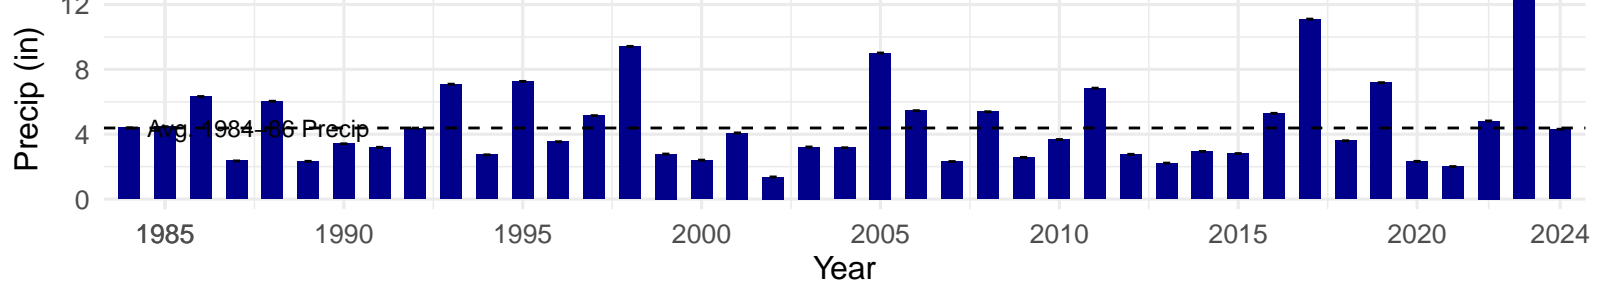

PLC056 – Control – Holland Type: Rabbitbrush Meadow – Green

Book Type: C – NRCS Ecological Site: NA