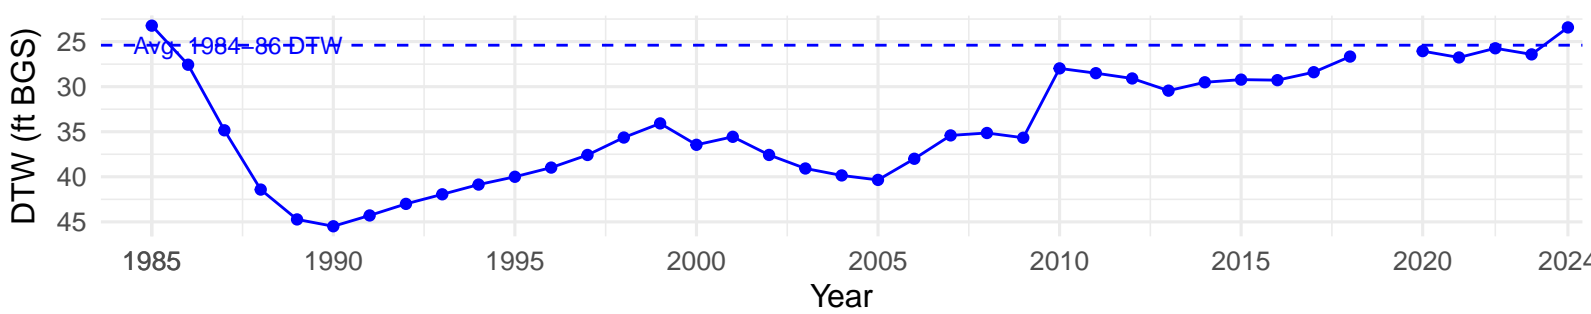

BLK002 – Wellfield – Holland Type: Rabbitbrush Scrub – Green Book Type: B – NRCS Ecological Site: Loamy 5–8" P.Z.