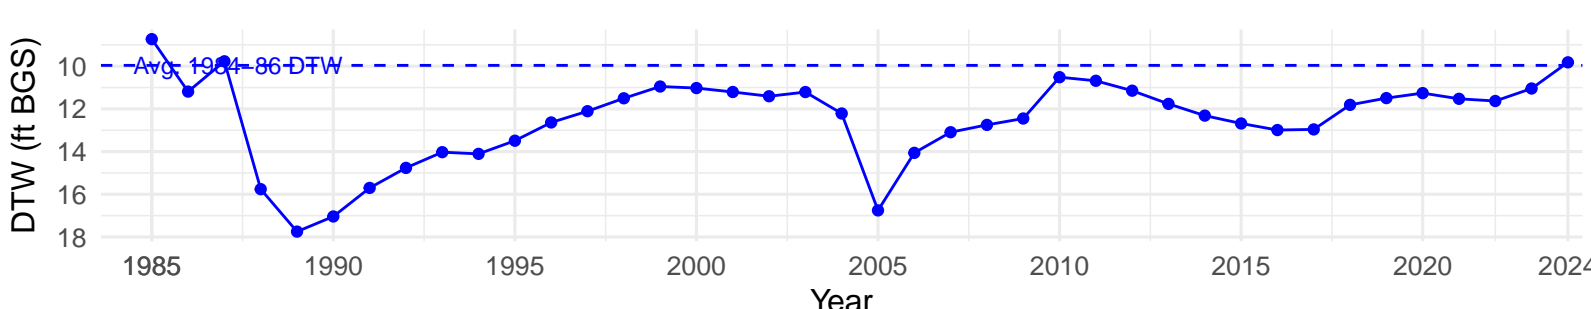

MAN007 – Wellfield – Holland Type: Nevada Saltbush Scrub – Green Book Type: B – NRCS Ecological Site: Sodic Fan 5–8" P.Z.