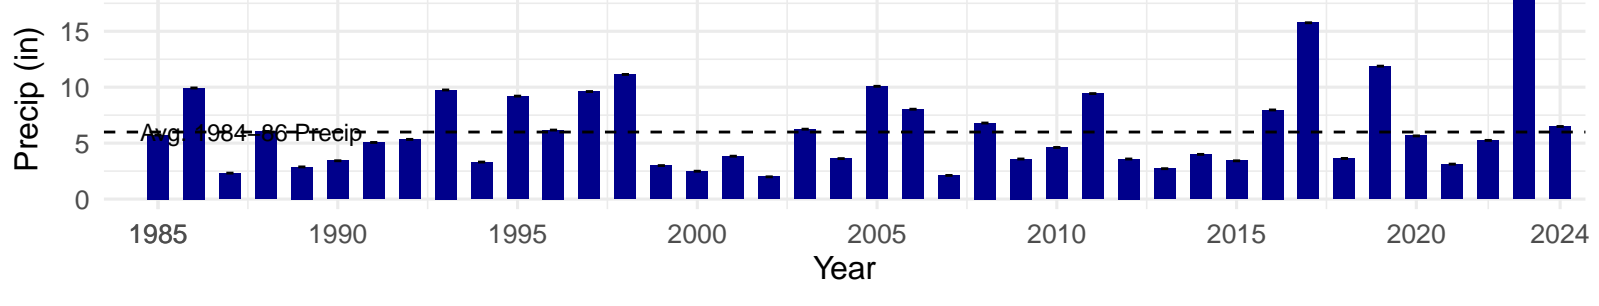

IND064 – Control – Holland Type: Alkali Meadow – Green Book

Type: C – NRCS Ecological Site: Sodic Fan 5–8" P.Z.