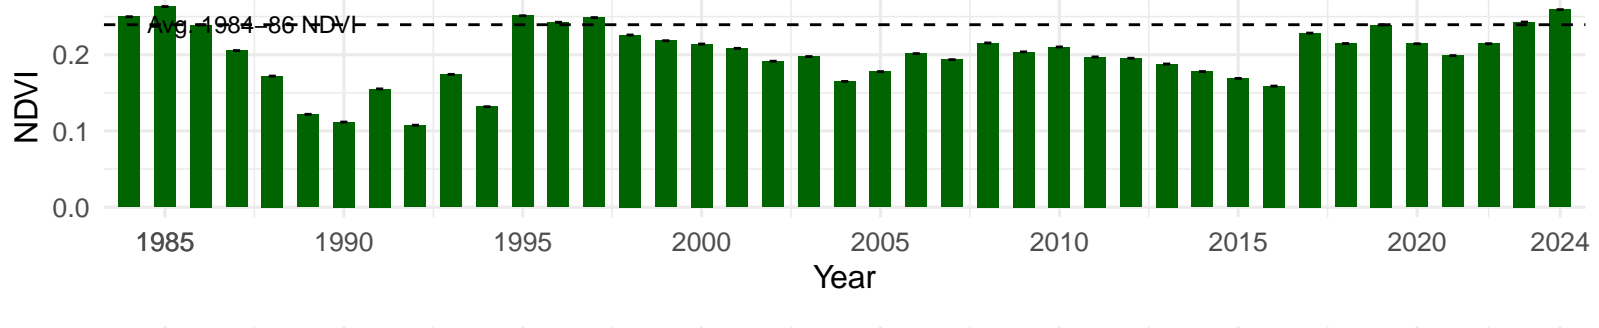

TIN050 – Wellfield – Holland Type: Alkali Meadow – Green

Book Type: C – NRCS Ecological Site: Moist Floodplain