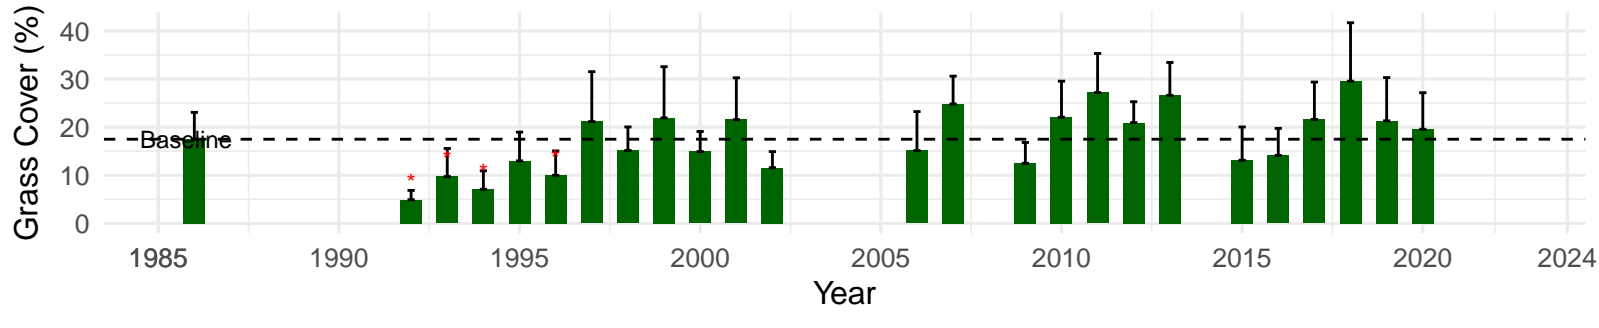

BGP086 – Wellfield – Holland Type: Alkali Meadow – Green

Book Type: C – NRCS Ecological Site: NA