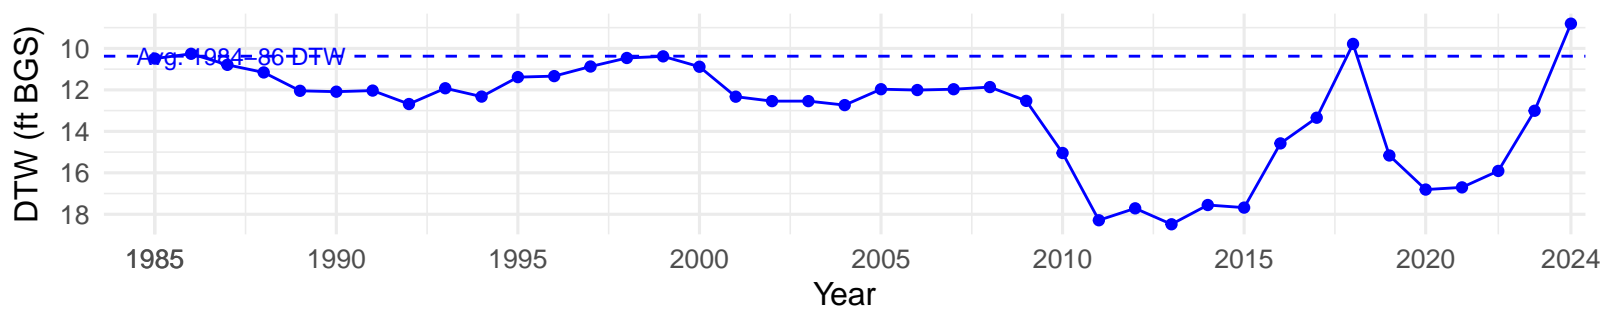

PLC059 – Control – Holland Type: Nevada Saltbush Scrub – Green Book Type: B – NRCS Ecological Site: NA