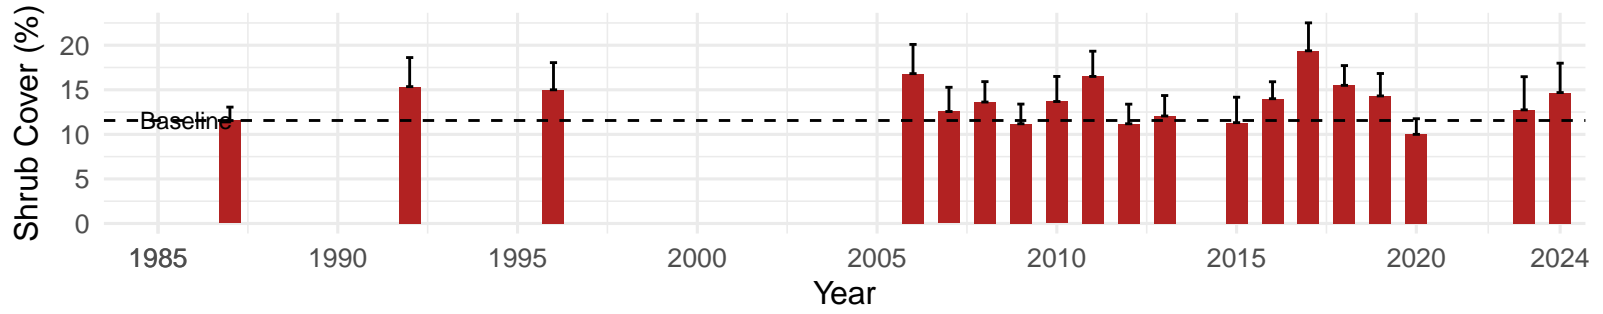

PLC059 – Control – Holland Type: Nevada Saltbush Scrub – Green Book Type: B – NRCS Ecological Site: NA