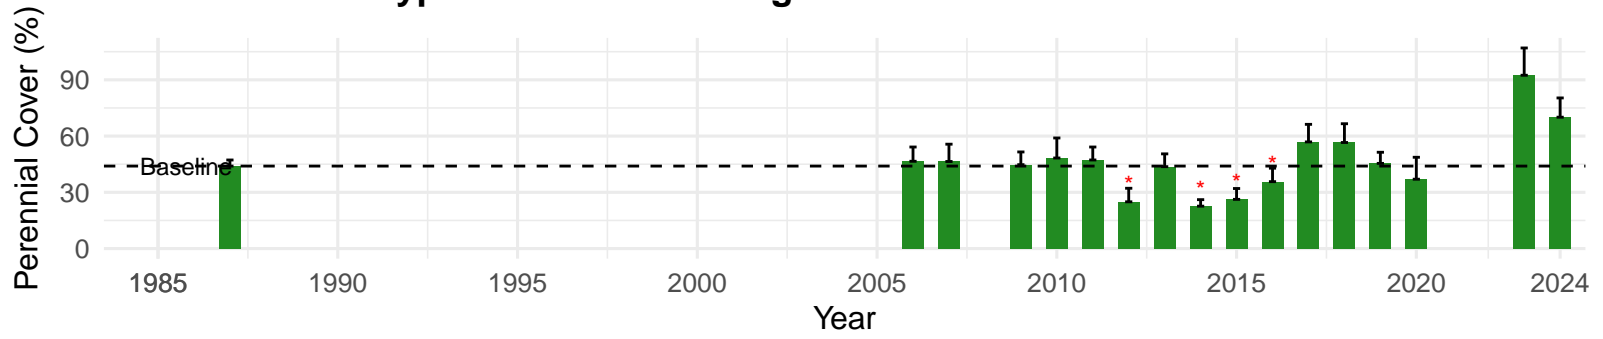

PLC088 – Control – Holland Type: Alkali Meadow – Green Book

Type: C – NRCS Ecological Site: Saline Meadow