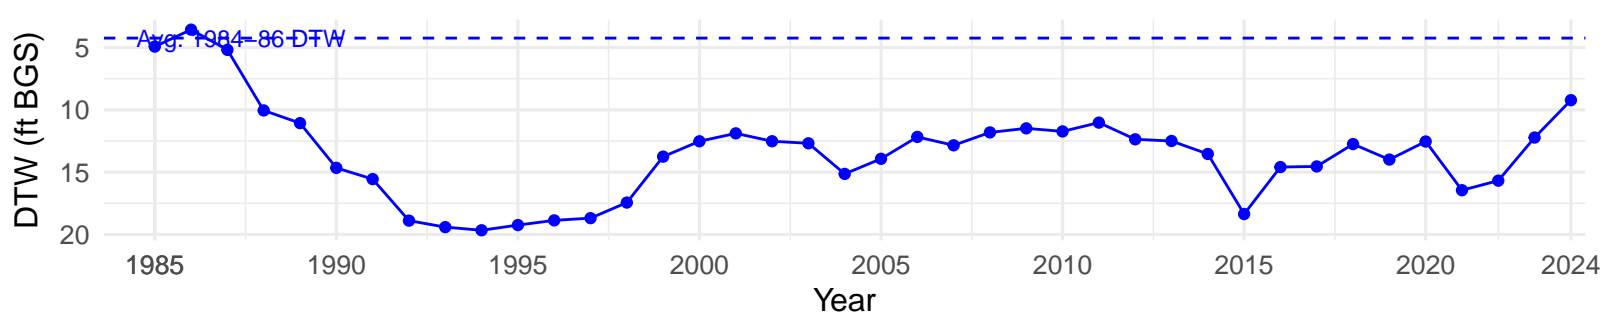

IND029 – Wellfield – Holland Type: Alkali Meadow – Green

Book Type: C – NRCS Ecological Site: Wetland