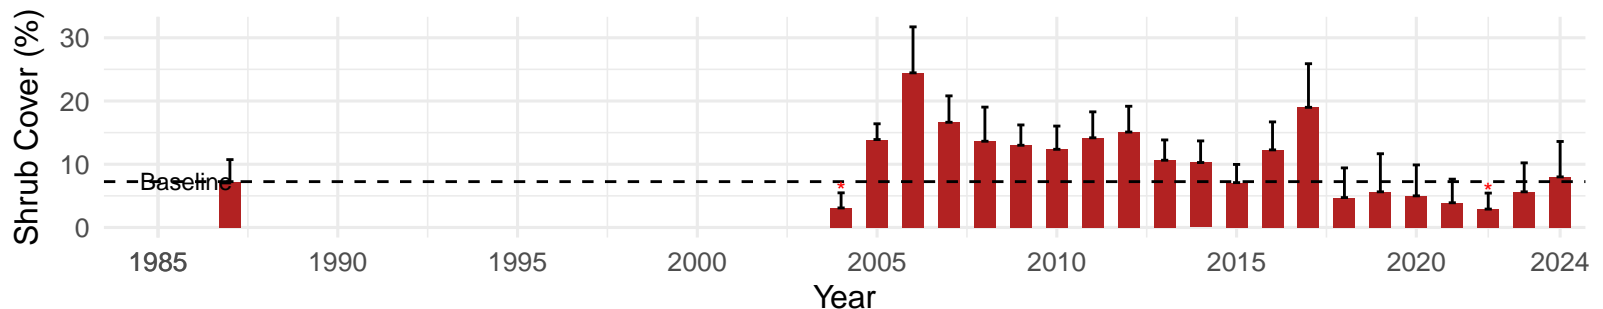

FSL130 – Wellfield – Holland Type: Alkali Meadow – Green

Book Type: C – NRCS Ecological Site: Saline Bottom