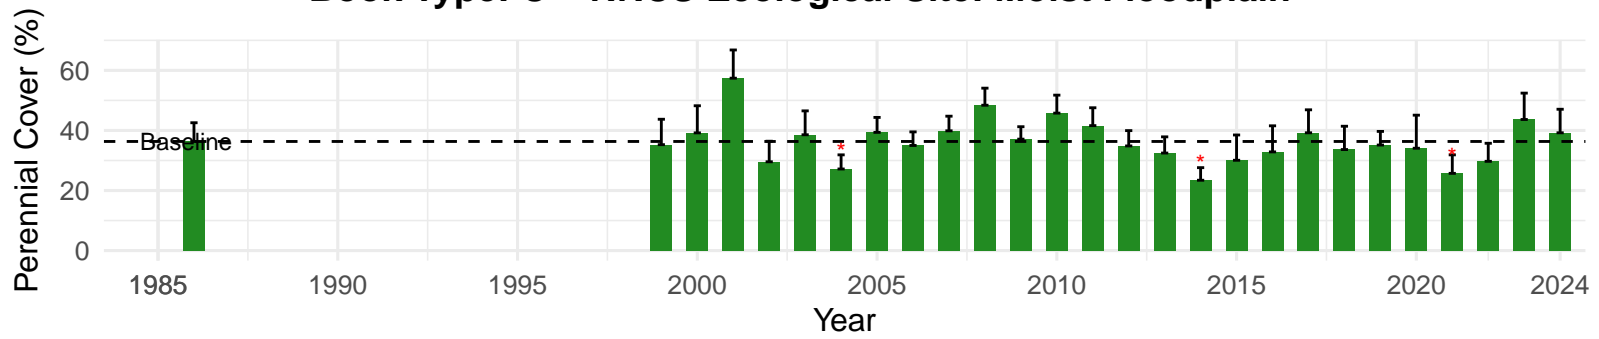

TIN050 – Wellfield – Holland Type: Alkali Meadow – Green

Book Type: C – NRCS Ecological Site: Moist Floodplain