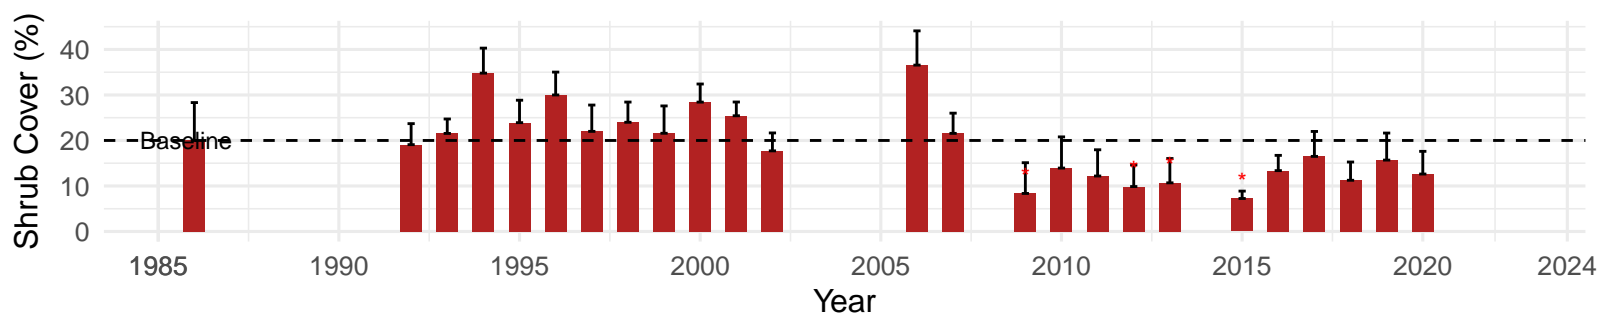

BGP086 – Wellfield – Holland Type: Alkali Meadow – Green

Book Type: C – NRCS Ecological Site: NA