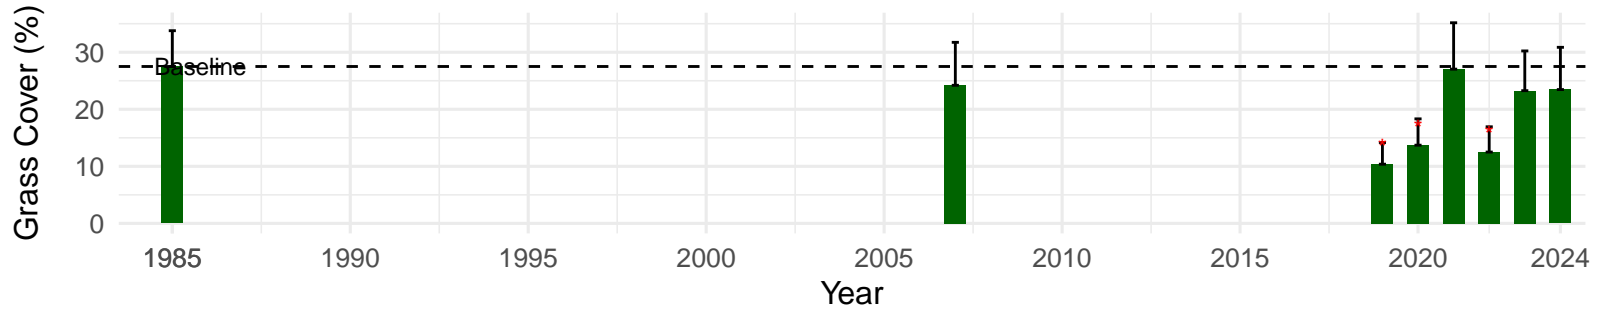

MAN038 – Wellfield – Holland Type: Nevada Saltbush Meadow – Green Book Type: C – NRCS Ecological Site: NA