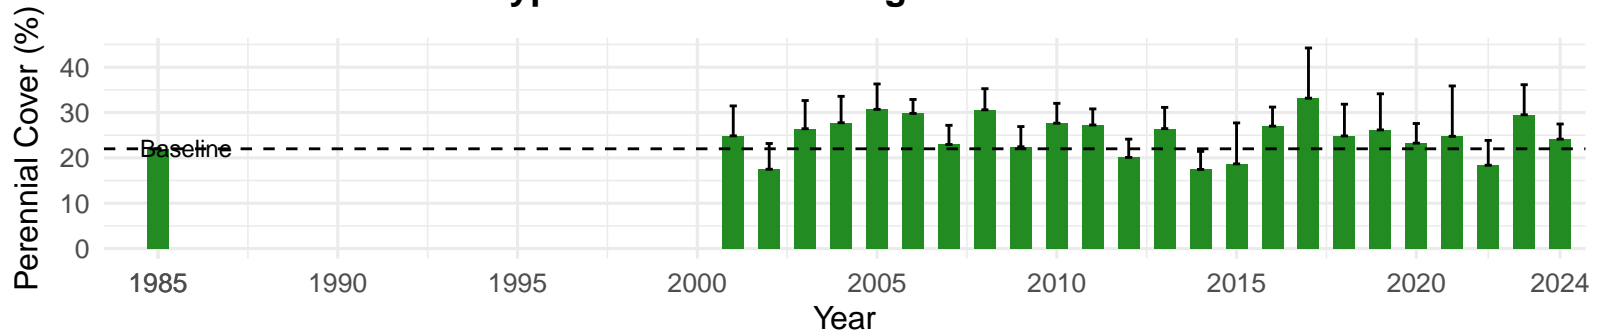

IND029 – Wellfield – Holland Type: Alkali Meadow – Green

Book Type: C – NRCS Ecological Site: Wetland