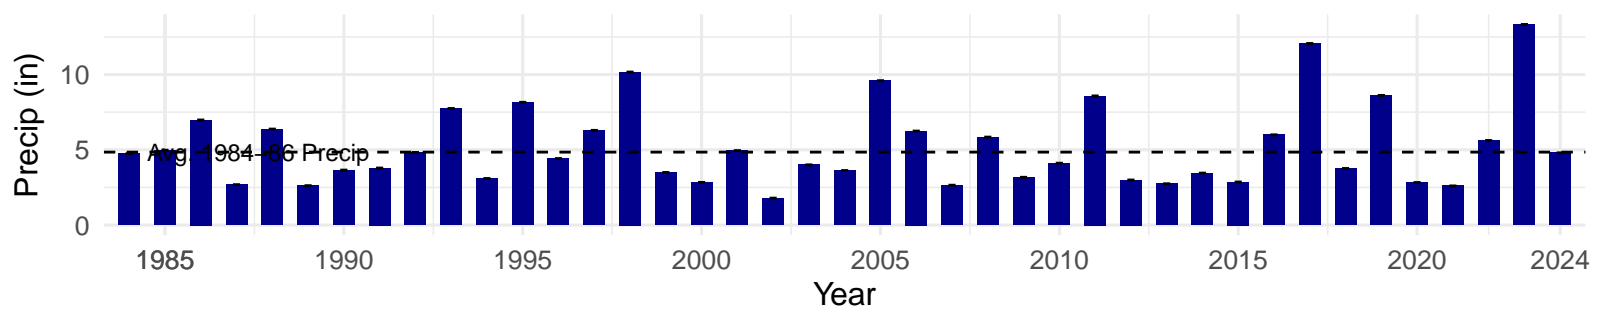

BGP154 – Wellfield – Holland Type: Nevada Saltbush Meadow – Green Book Type: C – NRCS Ecological Site: Saline Meadow