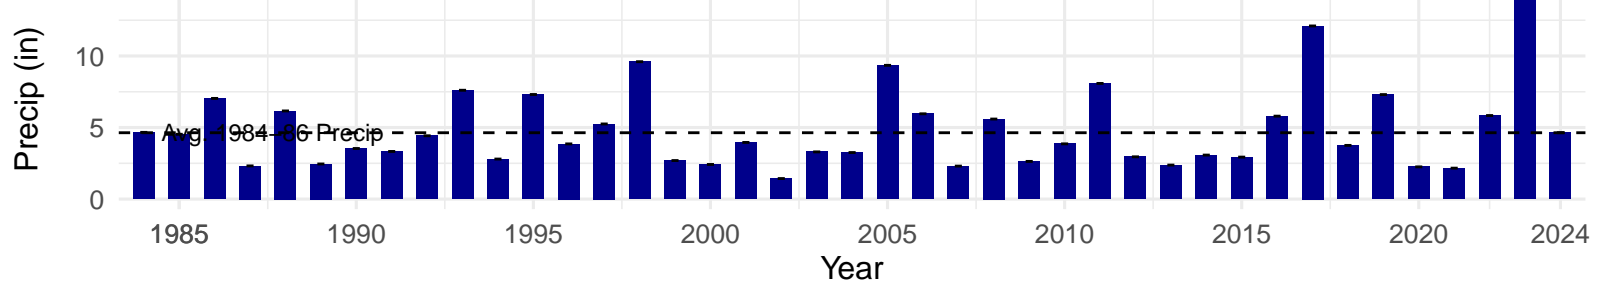

PLC007 – Wellfield – Holland Type: Nevada Saltbush Scrub – Green Book Type: B – NRCS Ecological Site: Saline Meadow