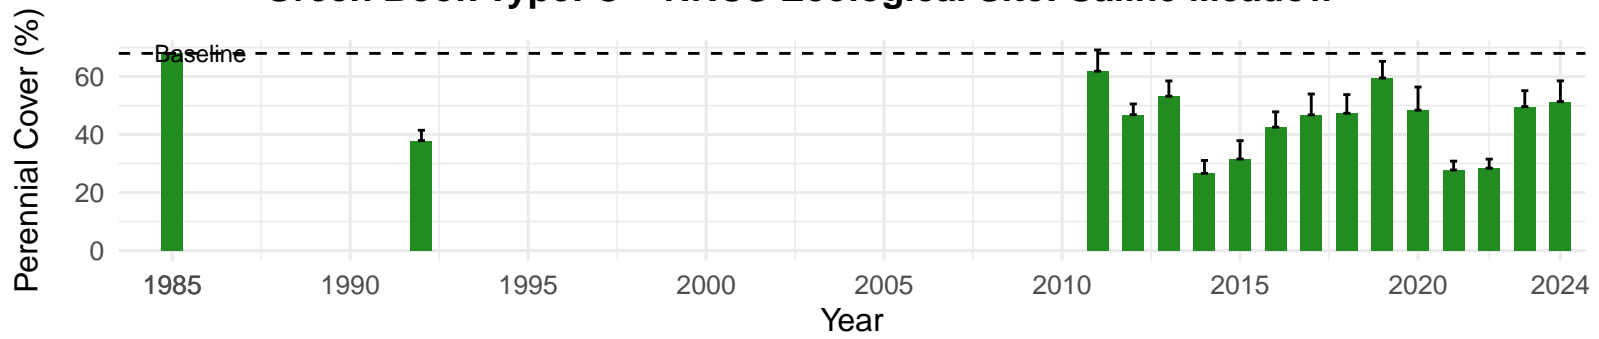

IND021 – Wellfield – Holland Type: Rabbitbrush Meadow – Green Book Type: C – NRCS Ecological Site: Saline Meadow