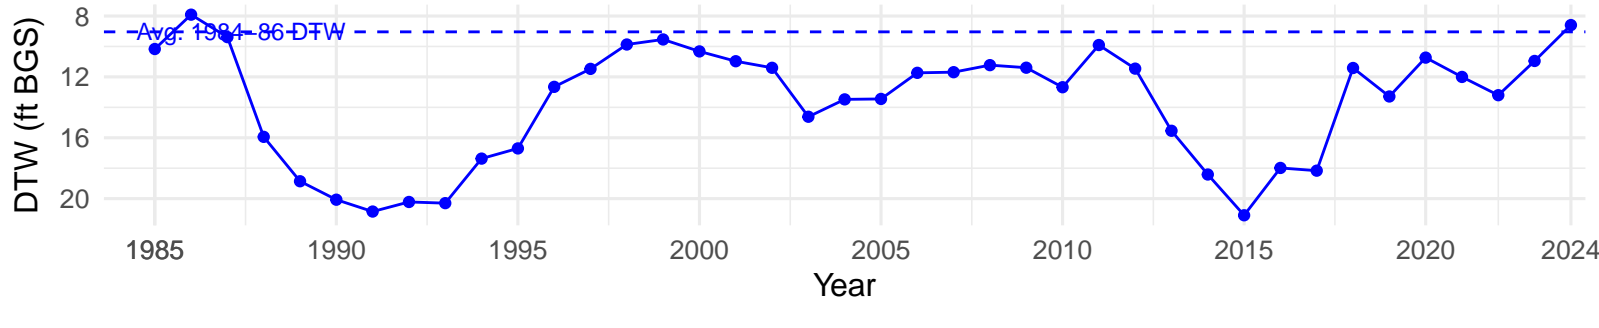

IND111 – Wellfield – Holland Type: Nevada Saltbush Meadow – Green Book Type: C – NRCS Ecological Site: Wetland