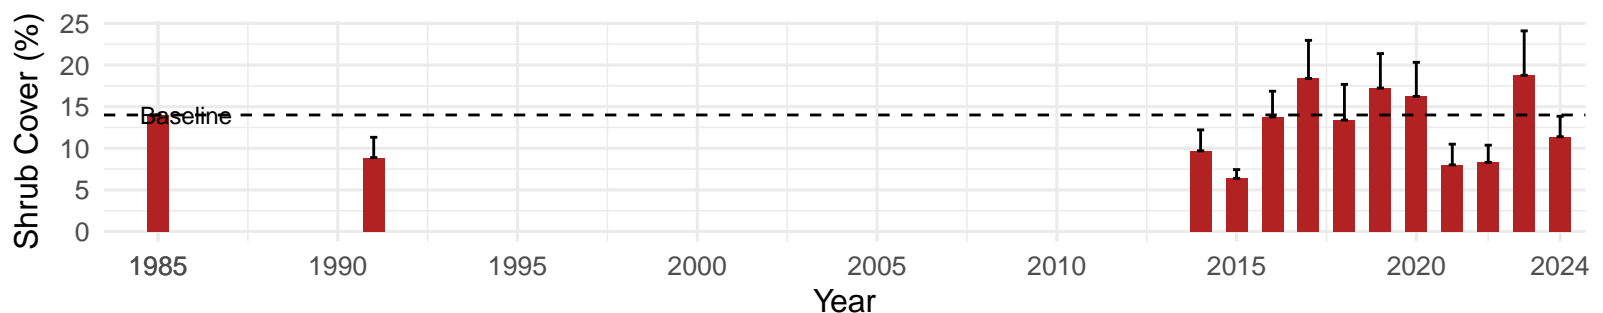

IND087 – Control – Holland Type: Alkali Meadow – Green Book

Type: C – NRCS Ecological Site: Saline Meadow