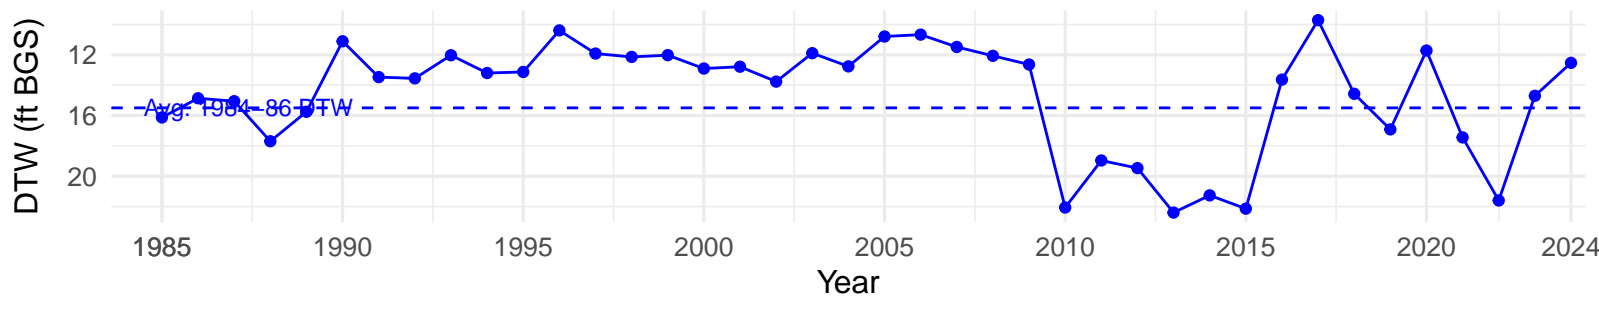

FSL172 – Control – Holland Type: Modoc Gr Basin Riparian Scrub – Green Book Type: D – NRCS Ecological Site: Moist Floodplain