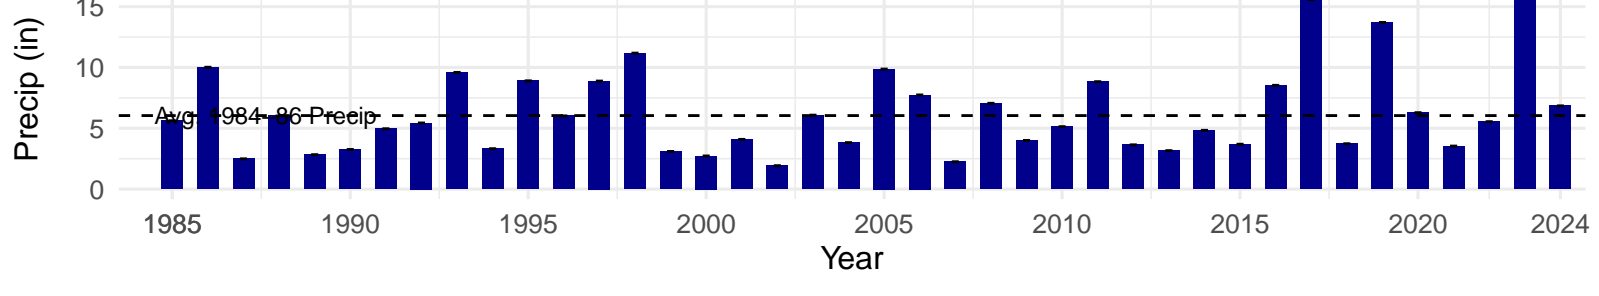

UNW029 – Control – Holland Type: Alkali Meadow – Green Book

Type: C – NRCS Ecological Site: Saline Bottom