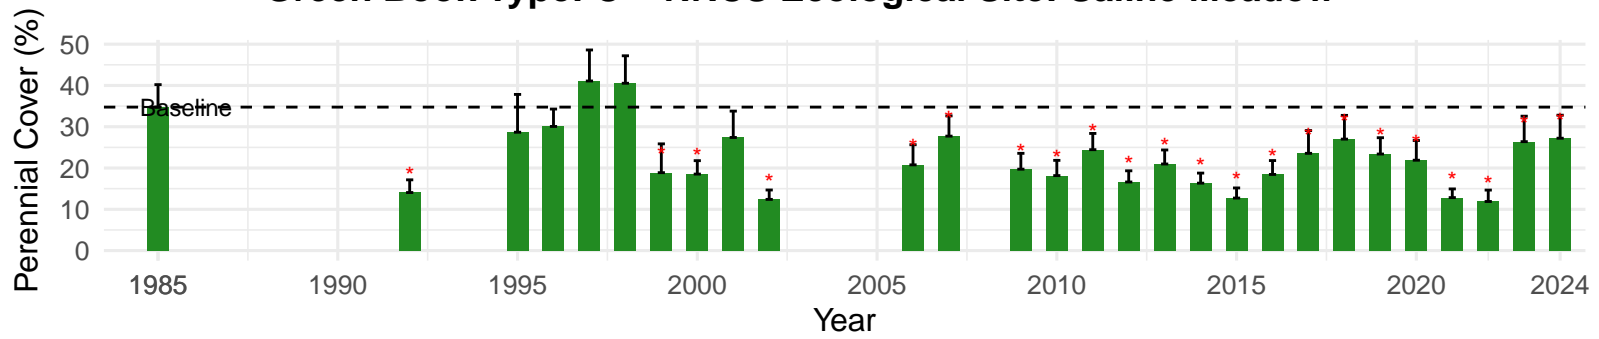

IND067 – Control – Holland Type: Nevada Saltbush Meadow – Green Book Type: C – NRCS Ecological Site: Saline Meadow