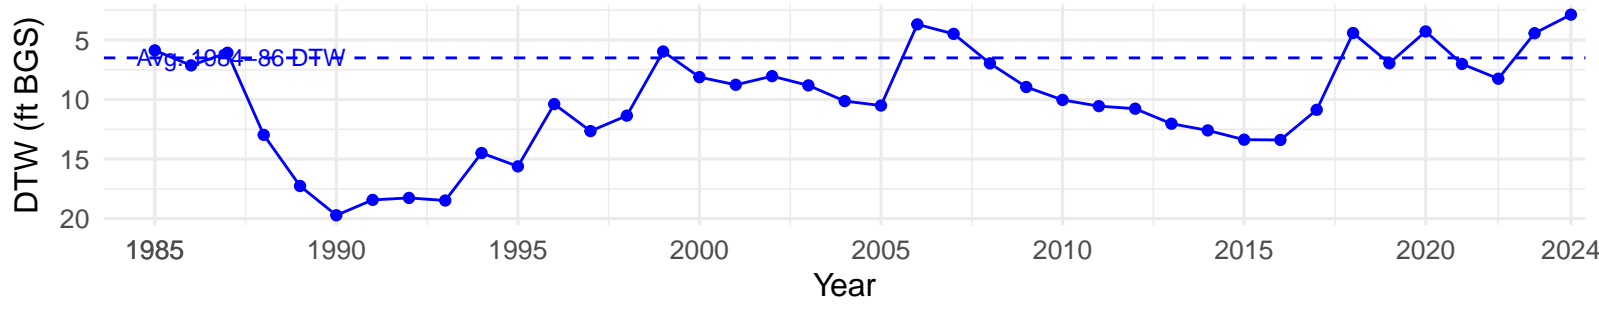

LAW107 – Wellfield – Holland Type: Alkali Meadow – Green

Book Type: C – NRCS Ecological Site: Saline Bottom