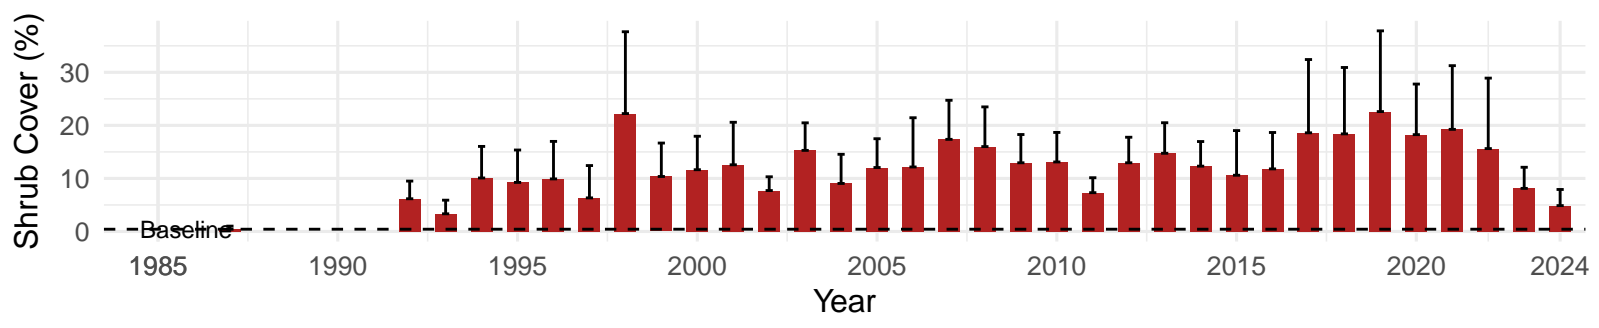

LAW107 – Wellfield – Holland Type: Alkali Meadow – Green

Book Type: C – NRCS Ecological Site: Saline Bottom