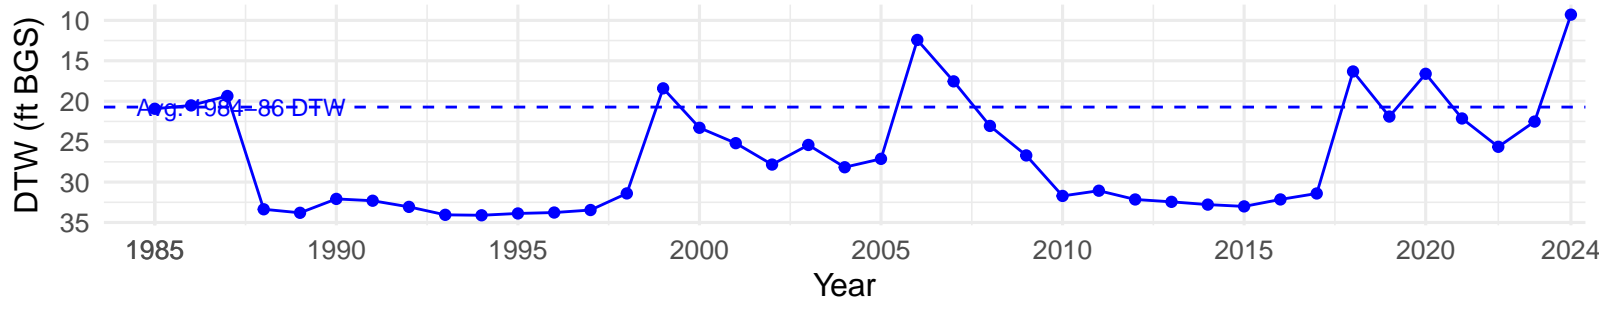

LAW035 – Wellfield – Holland Type: Alkali Meadow – Green

Book Type: C – NRCS Ecological Site: Sodic Terrace