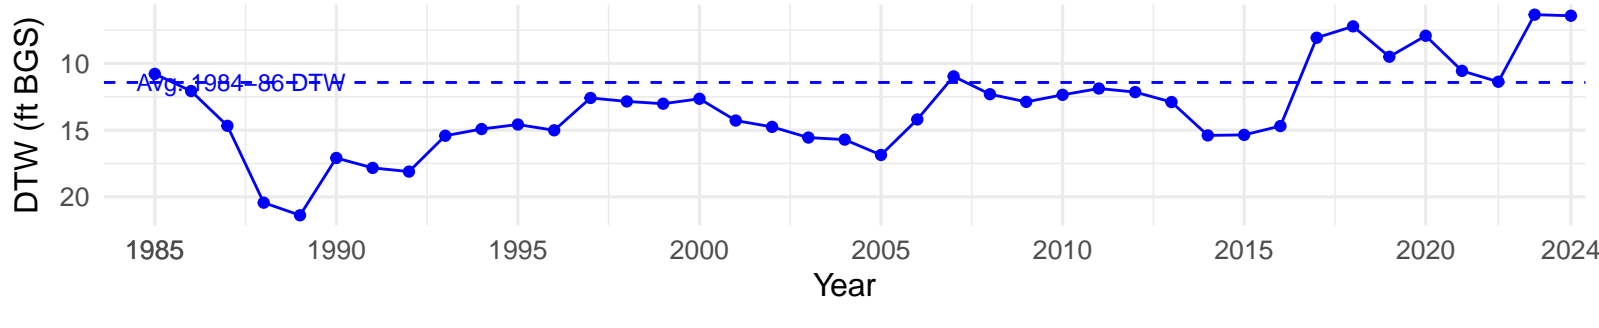

BGP094 – Wellfield – Holland Type: Alkali Meadow – Green

Book Type: C – NRCS Ecological Site: Saline Meadow