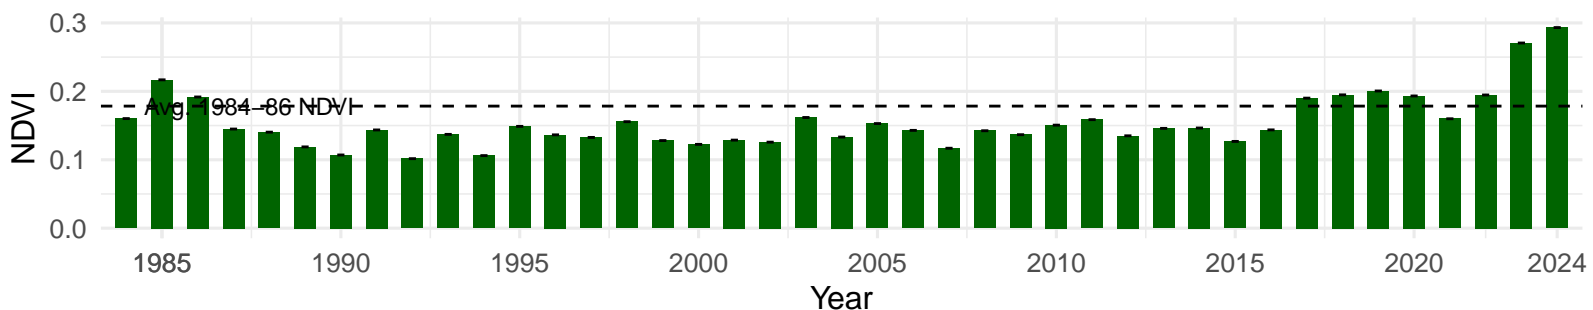

BLK039 – Wellfield – Holland Type: Alkali Meadow – Green

Book Type: C – NRCS Ecological Site: Saline Bottom