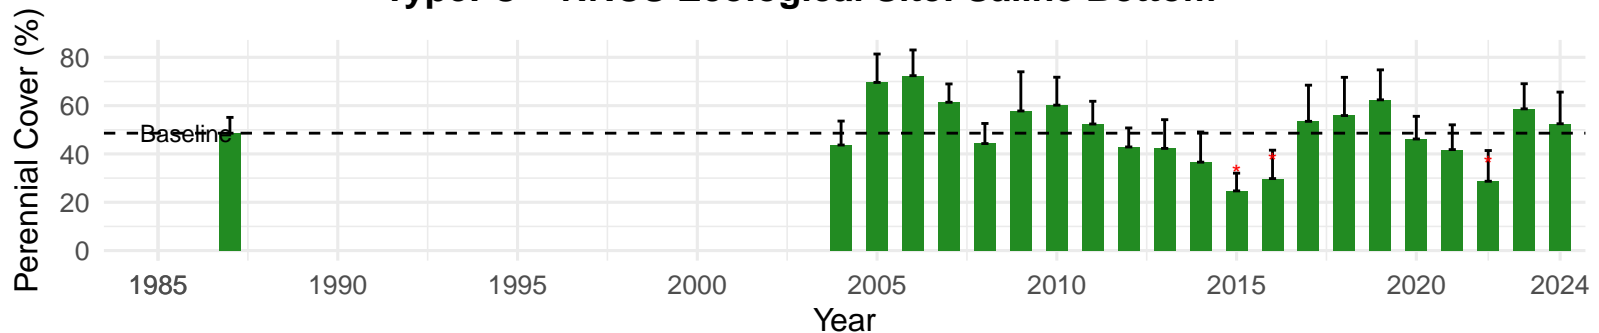

FSL129 – Control – Holland Type: Alkali Meadow – Green Book

Type: C – NRCS Ecological Site: Saline Bottom