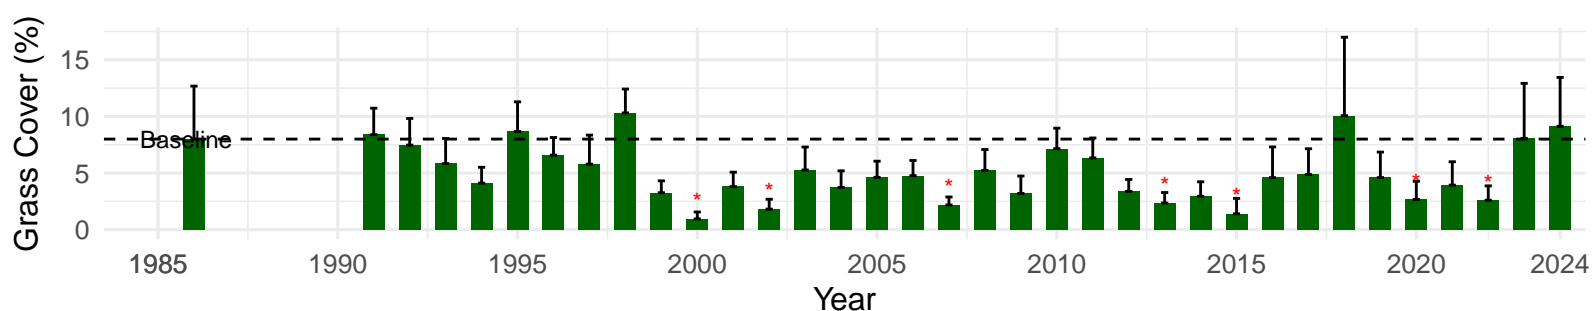

# BLK021 – Wellfield – Holland Type: Nevada Saltbush Scrub – Green Book Type: B – NRCS Ecological Site: Sodic Fan 5–8" P.Z.

**BLK024 – Wellfield – Holland Type: Nevada Saltbush Meadow –  
Green Book Type: C – NRCS Ecological Site: Sodic Fan 5–8"**  
**P.Z.**