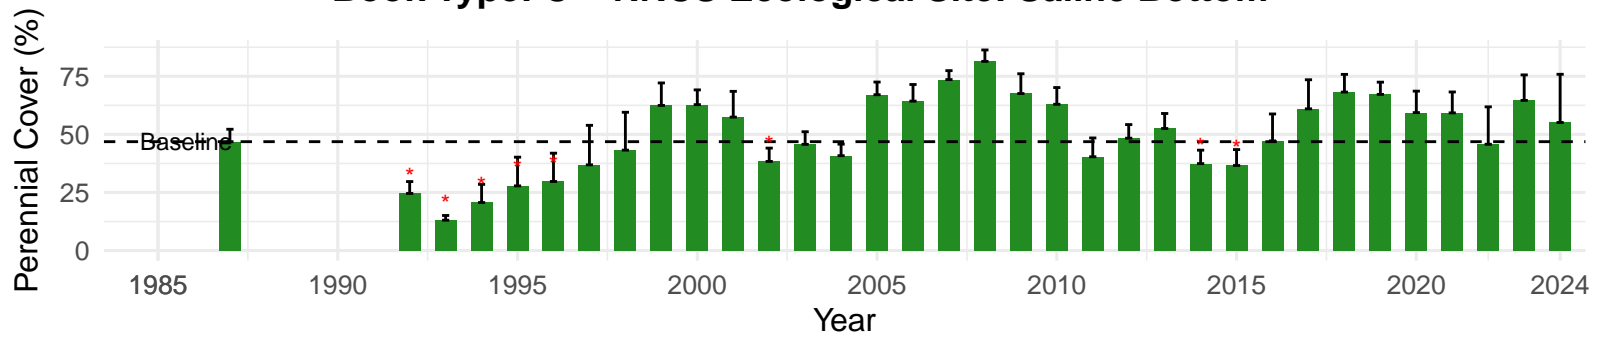

LAW107 – Wellfield – Holland Type: Alkali Meadow – Green

Book Type: C – NRCS Ecological Site: Saline Bottom