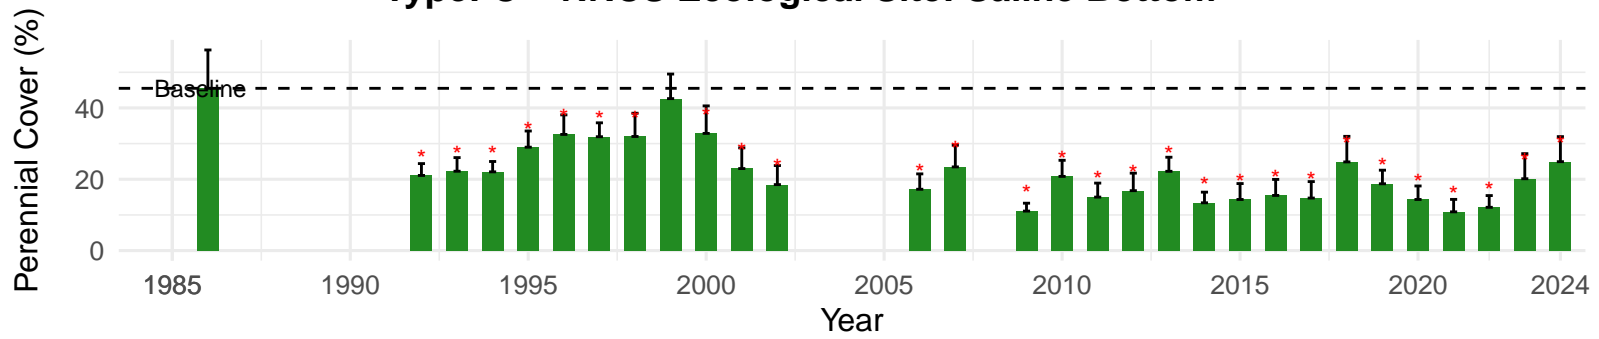

BGP047 – Control – Holland Type: Alkali Meadow – Green Book

Type: C – NRCS Ecological Site: Saline Bottom