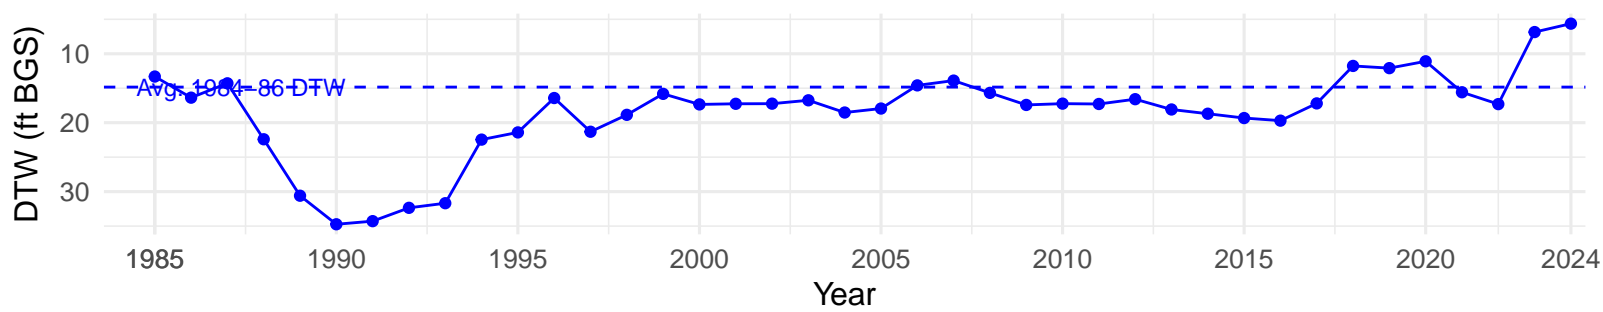

LAW120 – Wellfield – Holland Type: Alkali Meadow – Green

Book Type: C – NRCS Ecological Site: Saline Bottom