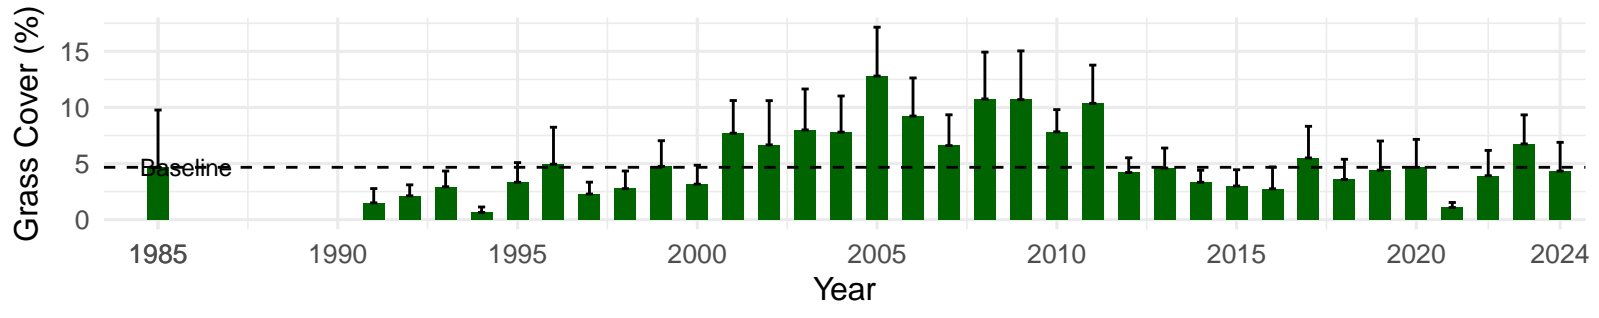

IND096 – Control – Holland Type: Nevada Saltbush Scrub – Green Book Type: B – NRCS Ecological Site: Sodic Fan 5–8" P.Z.