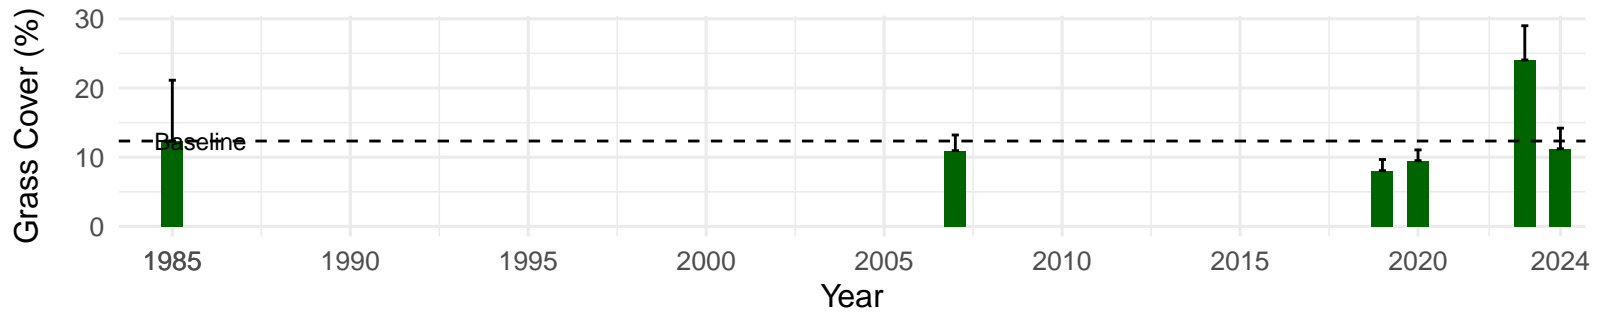

IND086 – Control – Holland Type: Alkali Meadow – Green Book

Type: C – NRCS Ecological Site: NA