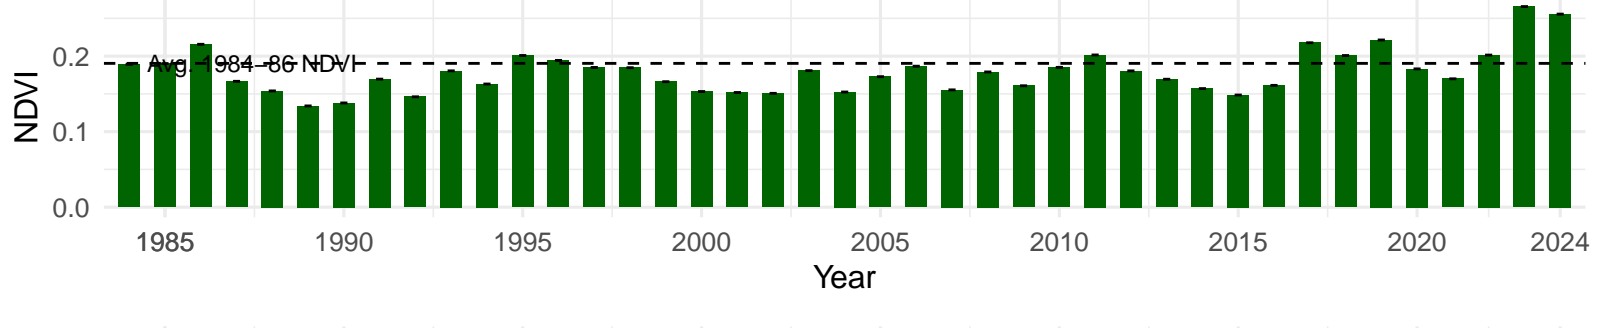

BGP088 – Wellfield – Holland Type: Nevada Saltbush Scrub – Green Book Type: B – NRCS Ecological Site: Saline Meadow