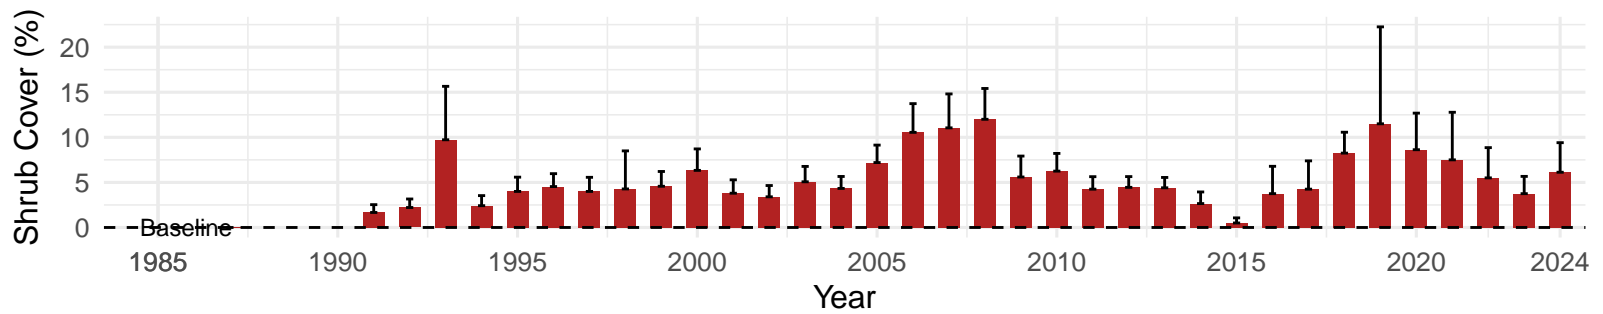

LAW085 – Wellfield – Holland Type: Alkali Meadow – Green

Book Type: C – NRCS Ecological Site: Saline Bottom