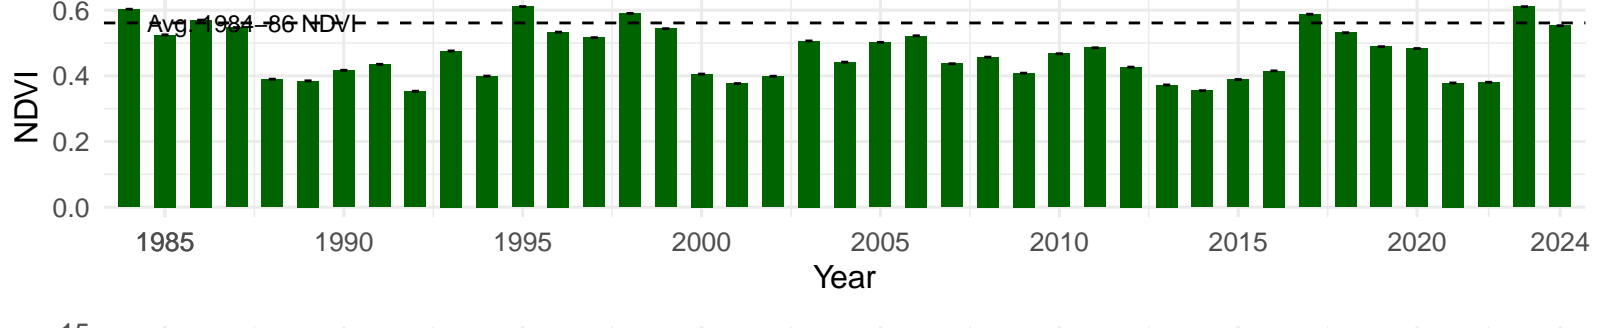

FSL138 – Control – Holland Type: Rush Sedge Meadow – Green

Book Type: E – NRCS Ecological Site: Moist Floodplain