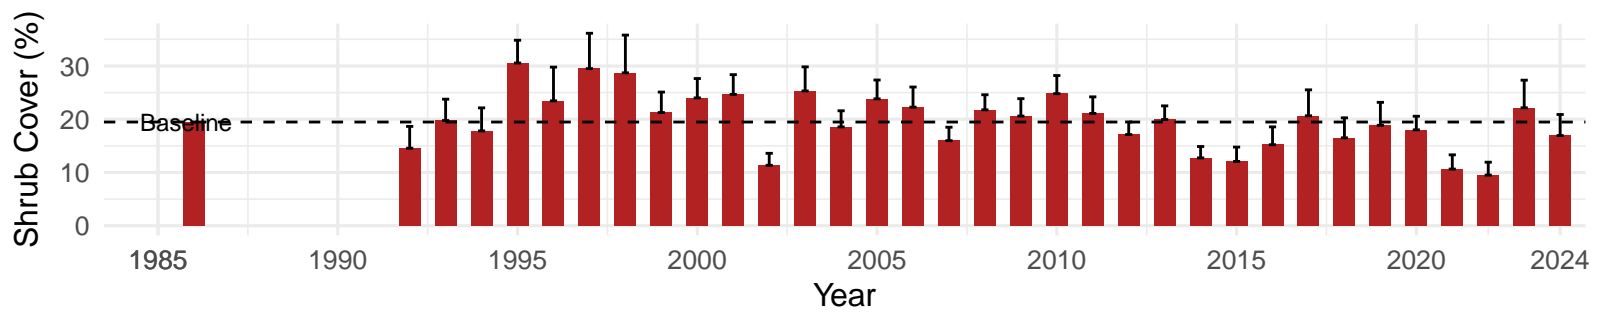

BLK074 – Wellfield – Holland Type: Nevada Saltbush Scrub – Green Book Type: B – NRCS Ecological Site: Sodic Fan 5–8" P.Z.