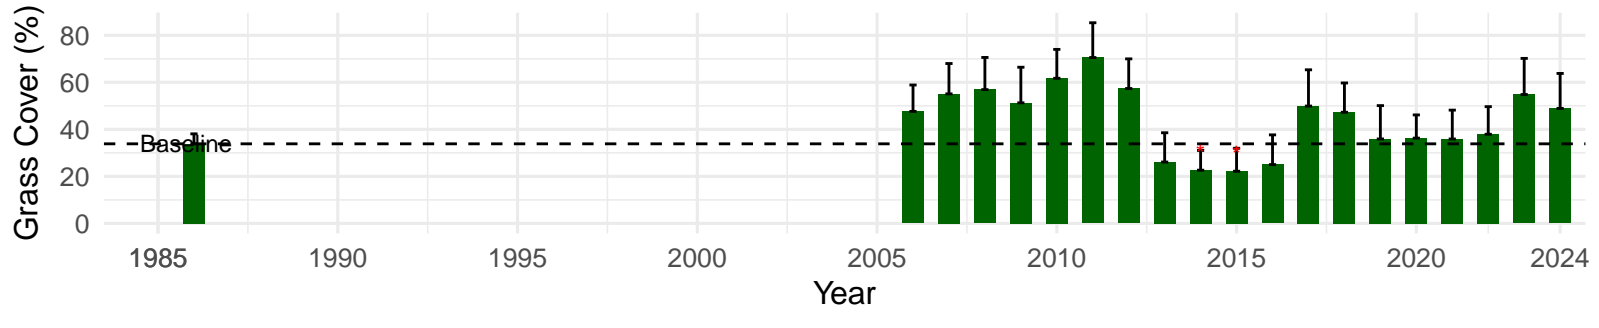

BGP094 – Wellfield – Holland Type: Alkali Meadow – Green

Book Type: C – NRCS Ecological Site: Saline Meadow