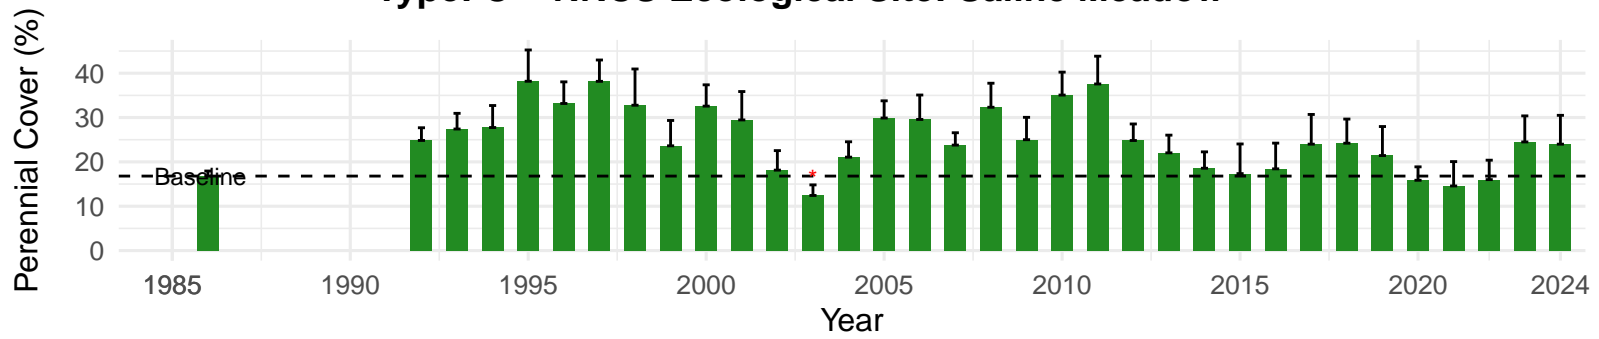

BGP031 – Control – Holland Type: Alkali Meadow – Green Book

Type: C – NRCS Ecological Site: Saline Meadow