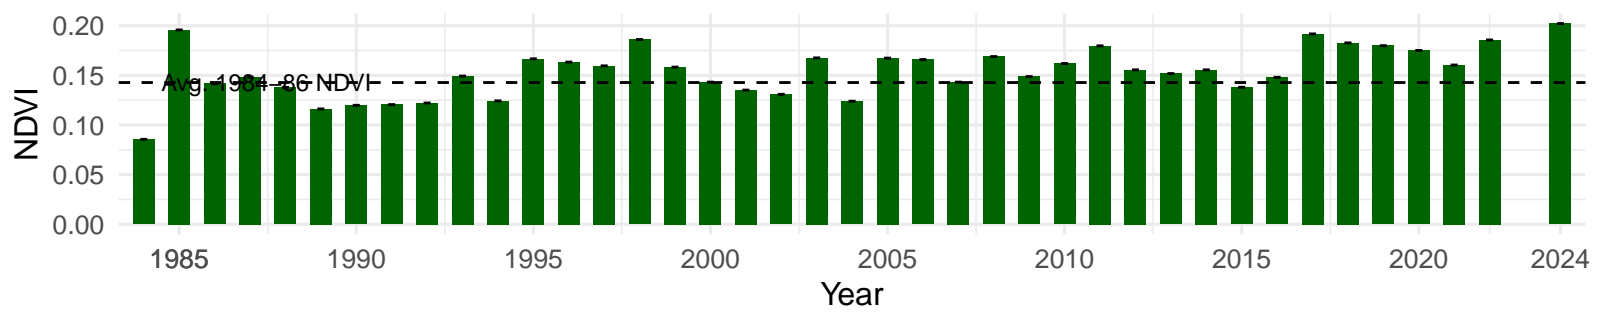

IND086 – Control – Holland Type: Alkali Meadow – Green Book

Type: C – NRCS Ecological Site: NA