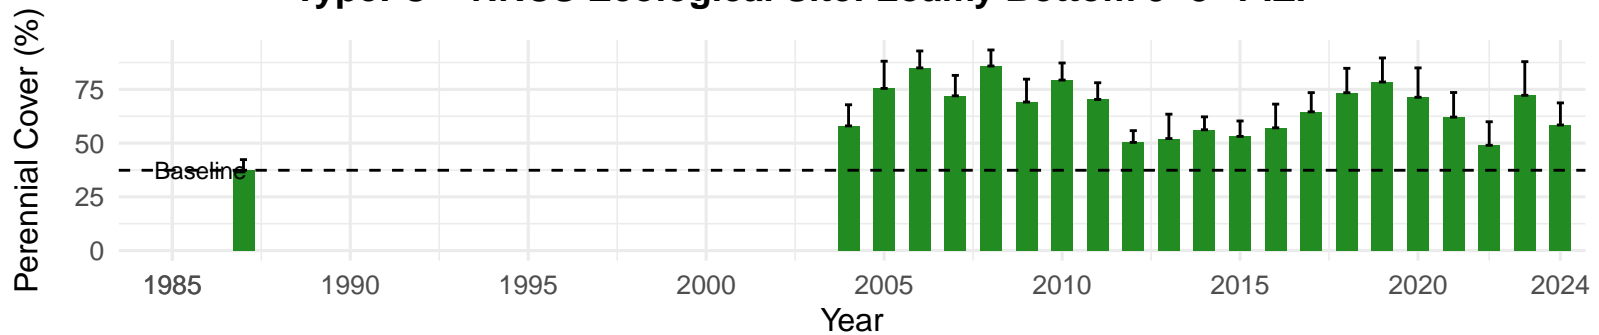

BIS060 – Control – Holland Type: Alkali Meadow – Green Book

Type: C – NRCS Ecological Site: Loamy Bottom 5–8" P.Z.