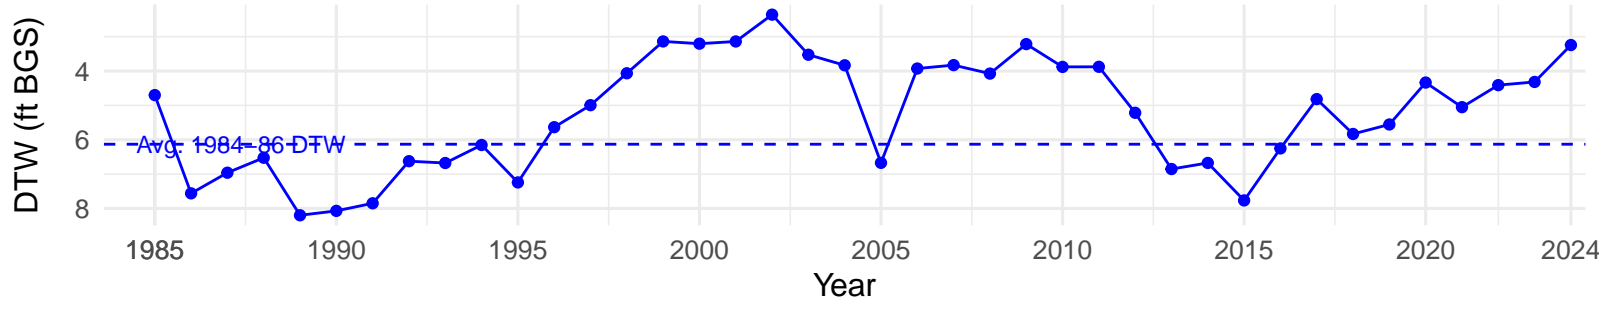

IND122 – Control – Holland Type: Nevada Saltbush Scrub – Green Book Type: B – NRCS Ecological Site: NA