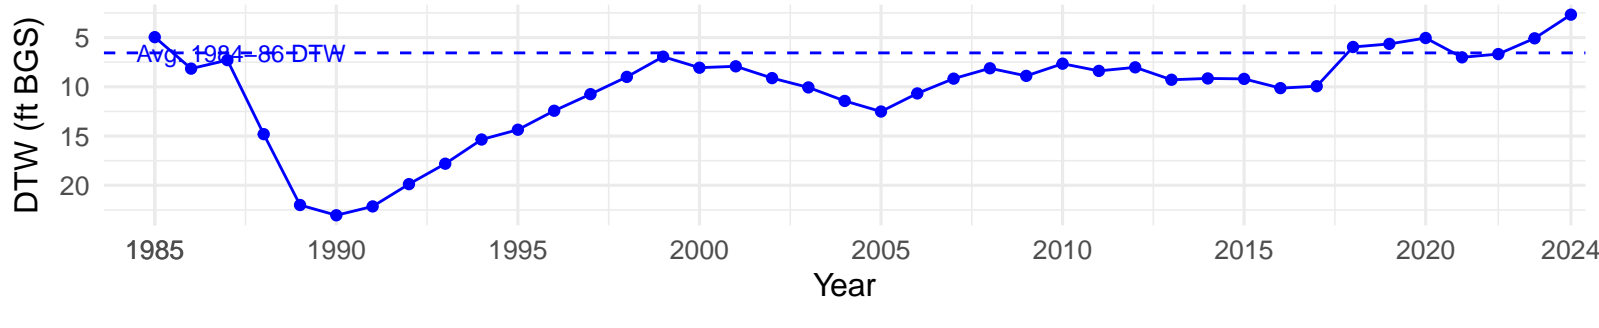

BLK016 – Wellfield – Holland Type: Alkali Meadow – Green
Book Type: C – NRCS Ecological Site: Sodic Fan 5–8" P.Z.