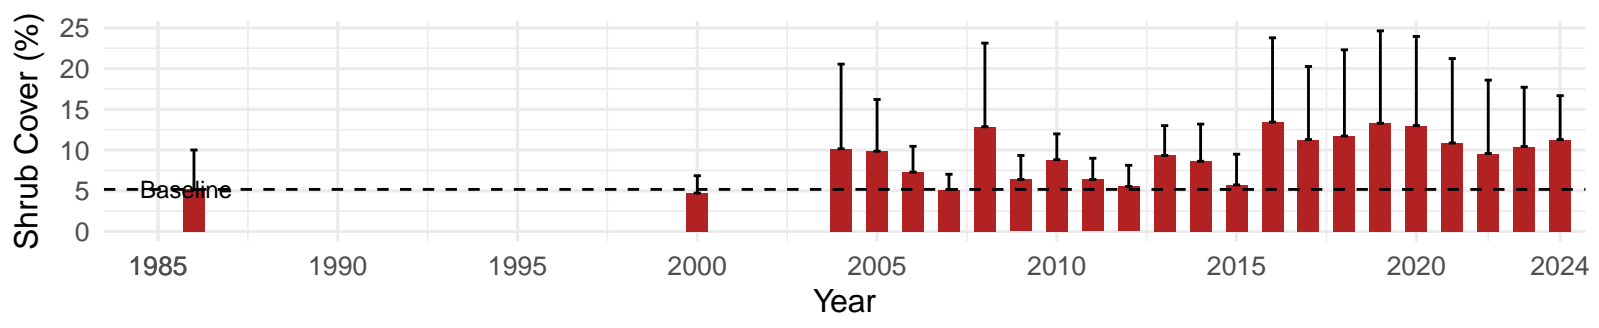

BLK143 – Wellfield – Holland Type: Alkali Meadow – Green

Book Type: C – NRCS Ecological Site: Saline Meadow