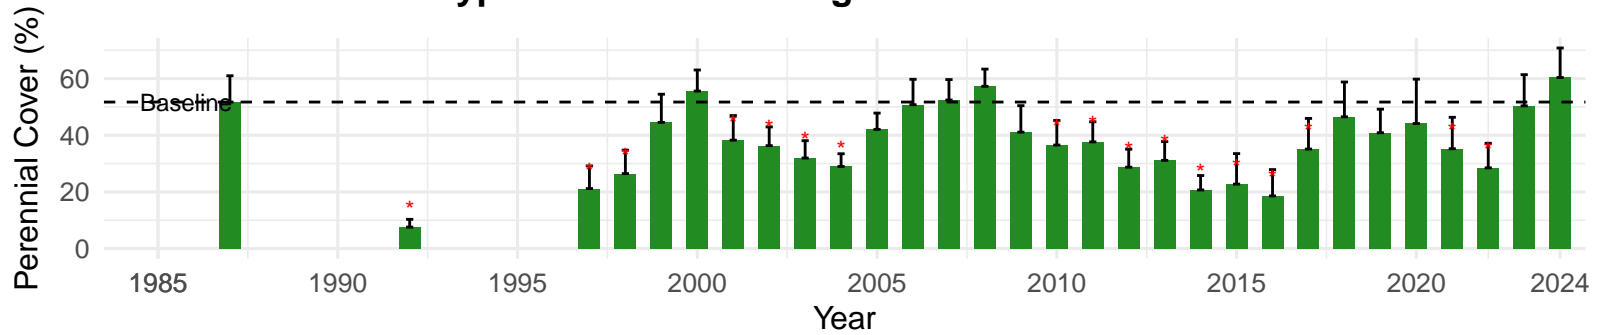

LAW078 – Wellfield – Holland Type: Alkali Meadow – Green

Book Type: C – NRCS Ecological Site: Saline Bottom