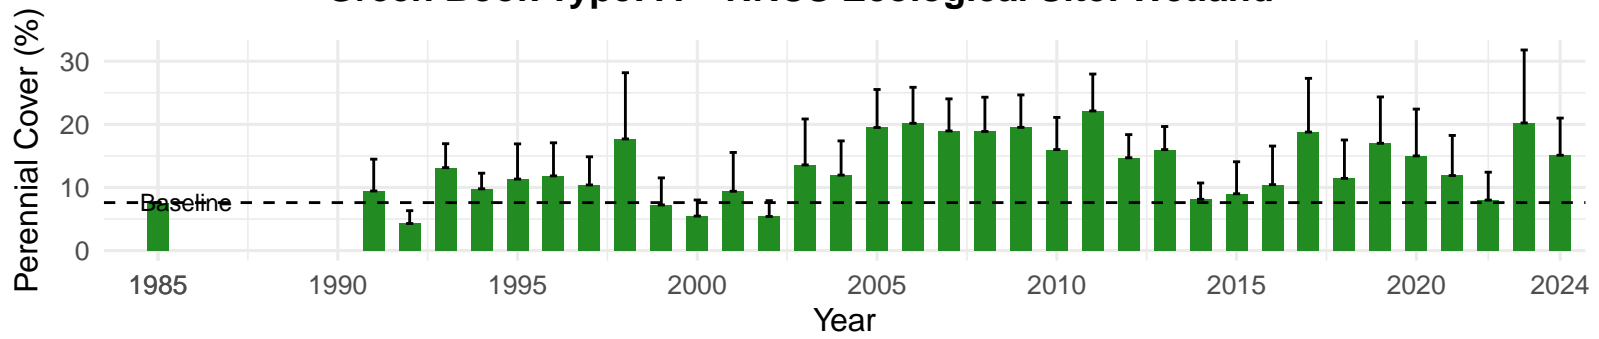

IND231 – Wellfield – Holland Type: Nevada Saltbush Scrub – Green Book Type: A – NRCS Ecological Site: Wetland