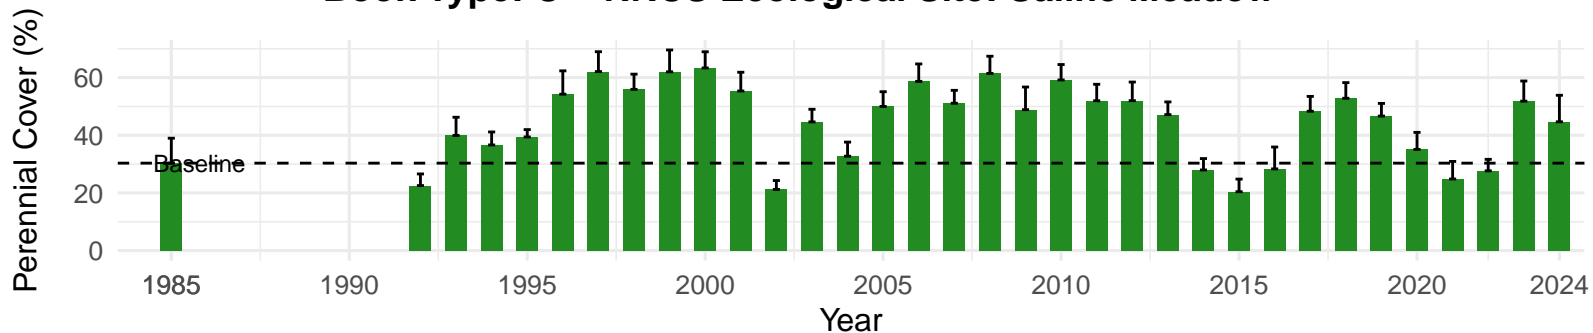

IND011 – Wellfield – Holland Type: Alkali Meadow – Green

Book Type: C – NRCS Ecological Site: Saline Meadow