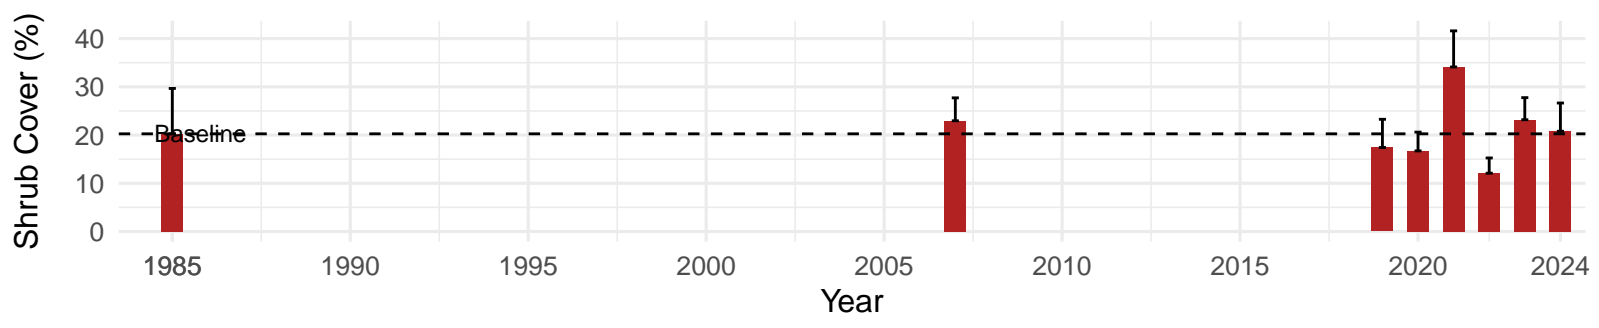

MAN038 – Wellfield – Holland Type: Nevada Saltbush Meadow – Green Book Type: C – NRCS Ecological Site: NA