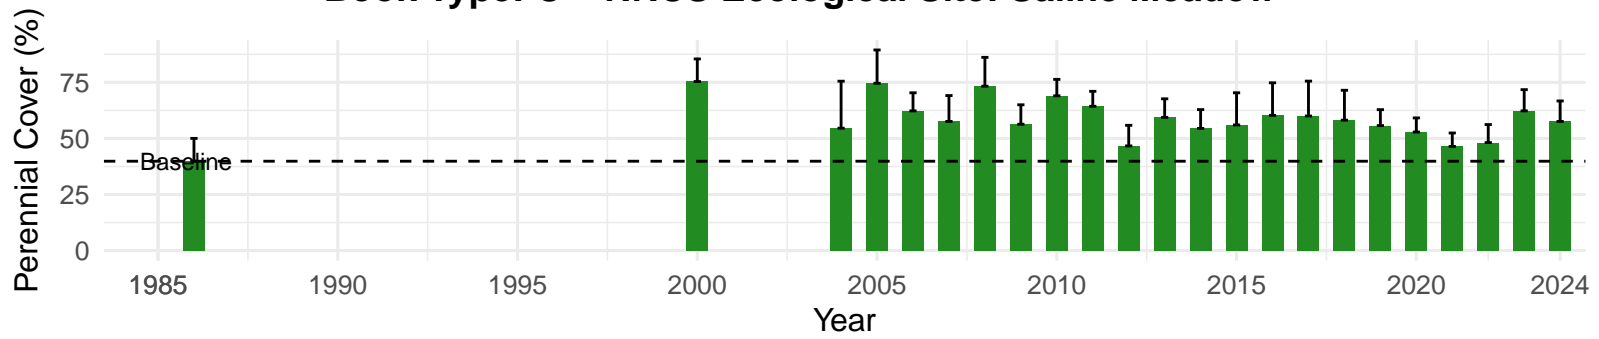

BLK143 – Wellfield – Holland Type: Alkali Meadow – Green

Book Type: C – NRCS Ecological Site: Saline Meadow