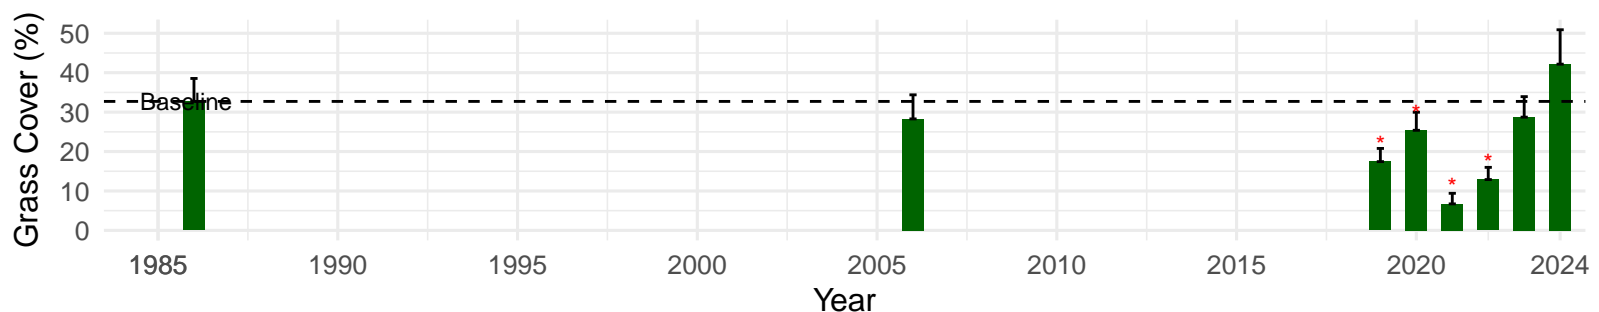

BLK008 – Wellfield – Holland Type: Alkali Meadow – Green

Book Type: C – NRCS Ecological Site: NA