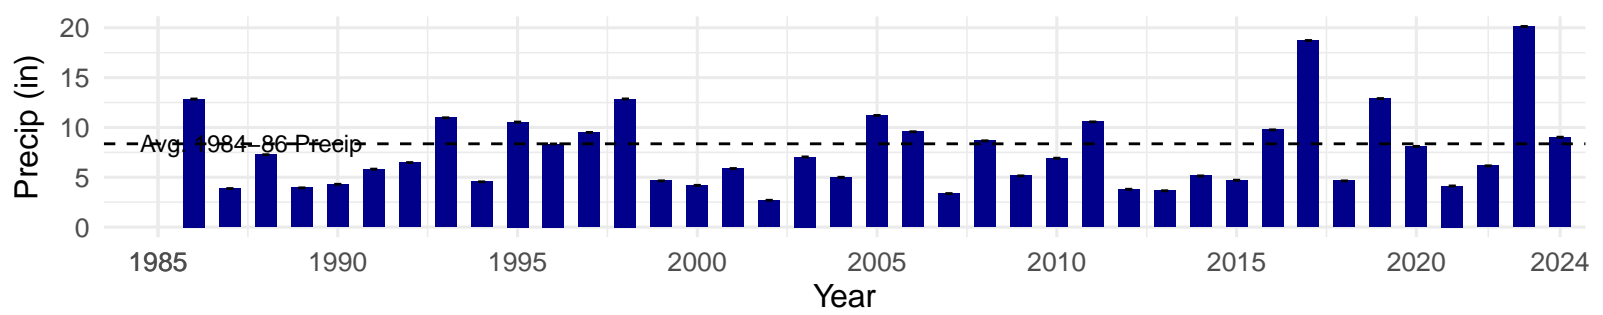

LNP095 – Control – Holland Type: Alkali Meadow – Green Book

Type: C – NRCS Ecological Site: NA