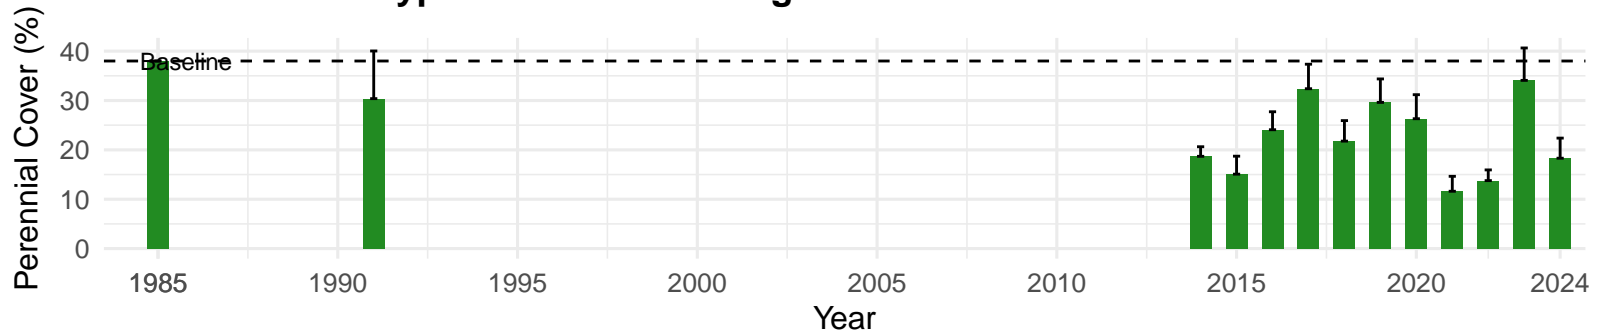

IND087 – Control – Holland Type: Alkali Meadow – Green Book

Type: C – NRCS Ecological Site: Saline Meadow