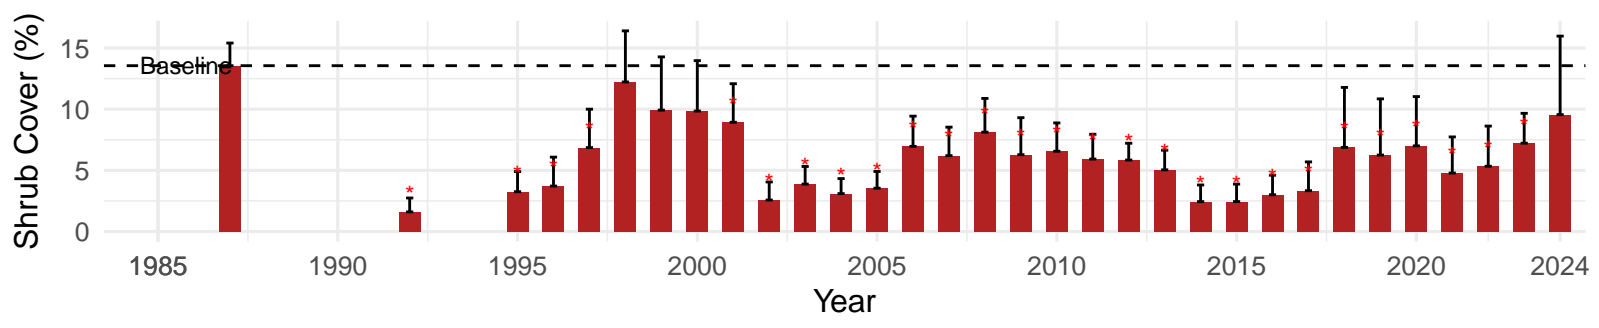

LAW062 – Wellfield – Holland Type: Rabbitbrush Meadow – Green Book Type: C – NRCS Ecological Site: Sodic Terrace