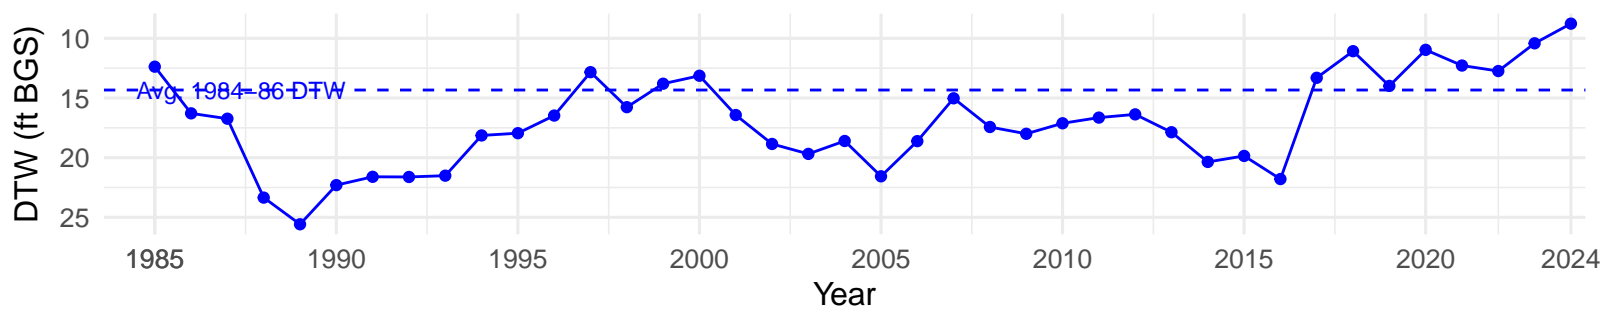

BGP154 – Wellfield – Holland Type: Nevada Saltbush Meadow – Green Book Type: C – NRCS Ecological Site: Saline Meadow