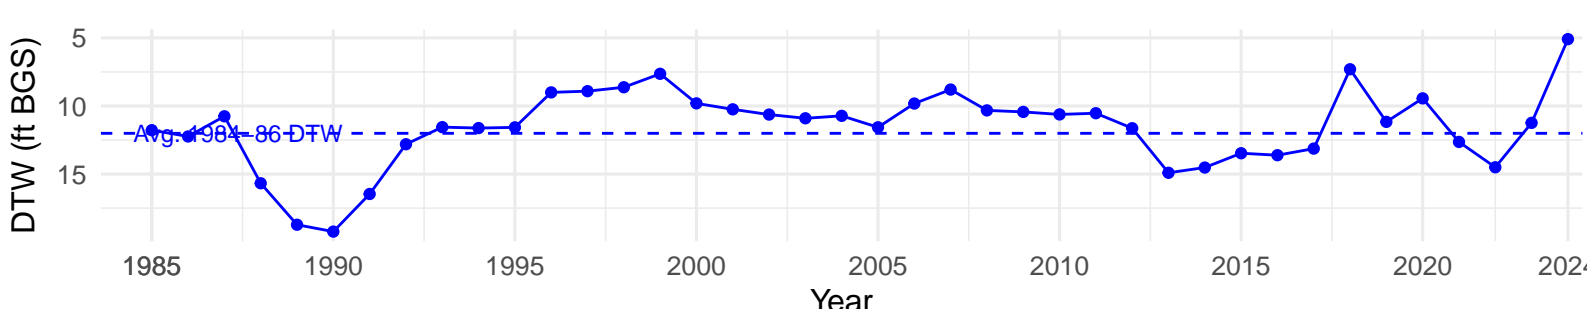

**MAN037 – Wellfield – Holland Type: Nevada Saltbush Scrub –
Green Book Type: B – NRCS Ecological Site: Sodic Fan 5–8"**
P.Z.