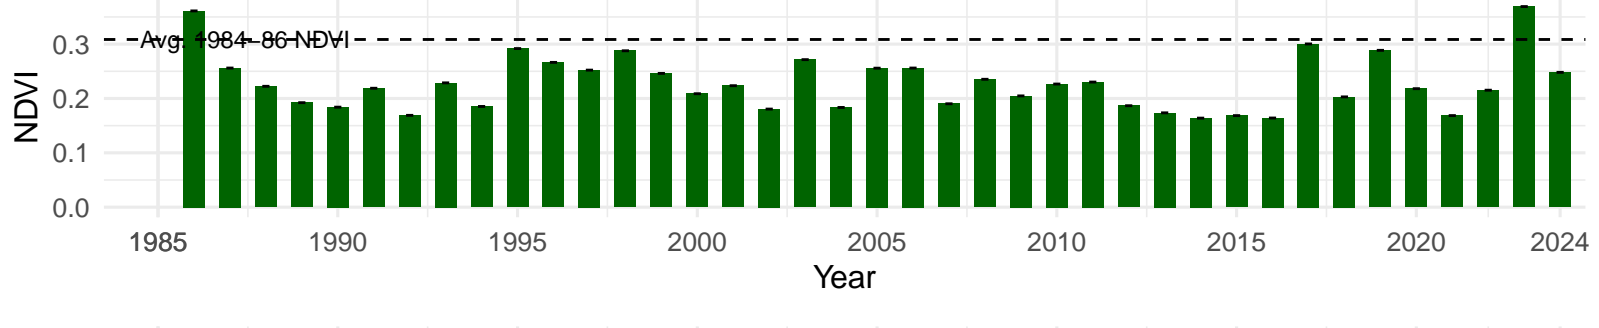

MAN042 – Wellfield – Holland Type: Rabbitbrush Scrub – Green Book Type: A – NRCS Ecological Site: Wetland