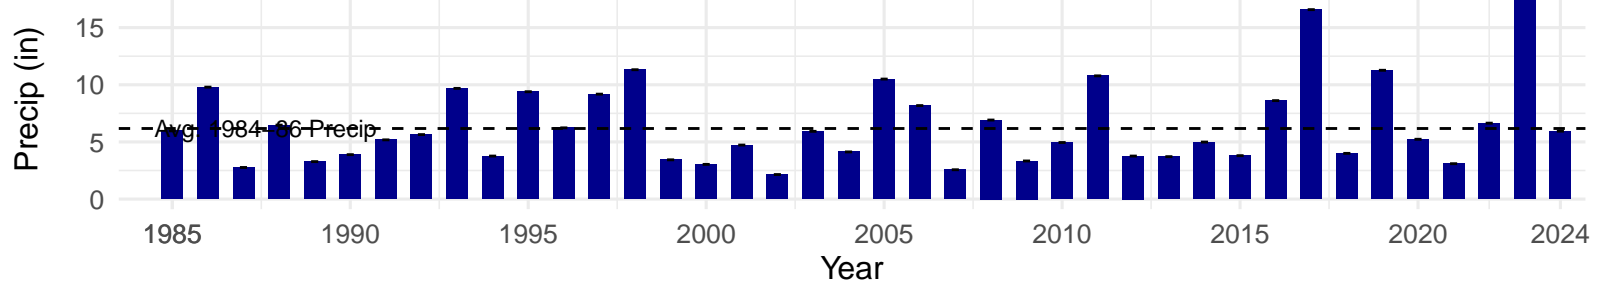

BLK077 – Wellfield – Holland Type: Desert Sink Scrub – Green Book Type: A – NRCS Ecological Site: Saline Bottom