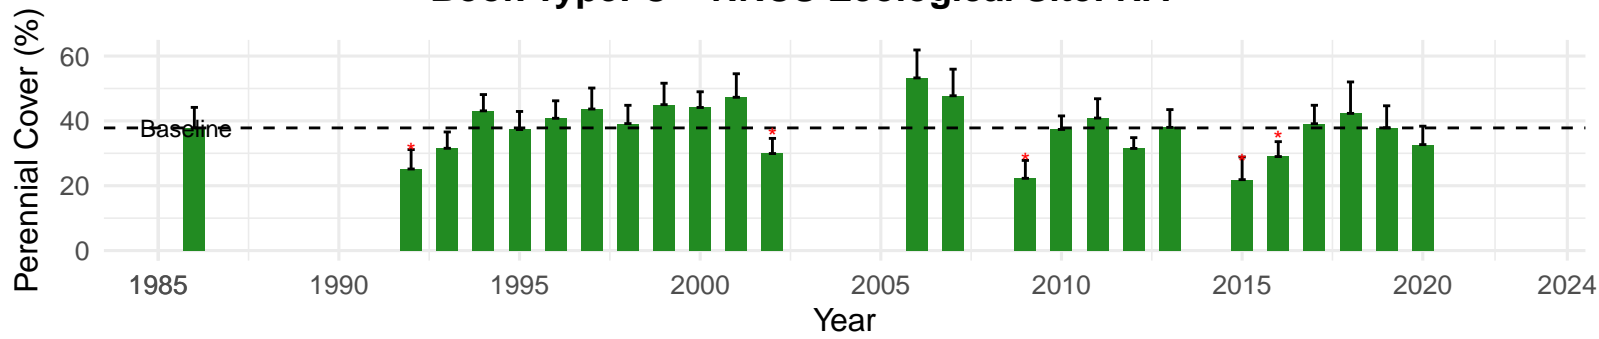

BGP086 – Wellfield – Holland Type: Alkali Meadow – Green

Book Type: C – NRCS Ecological Site: NA