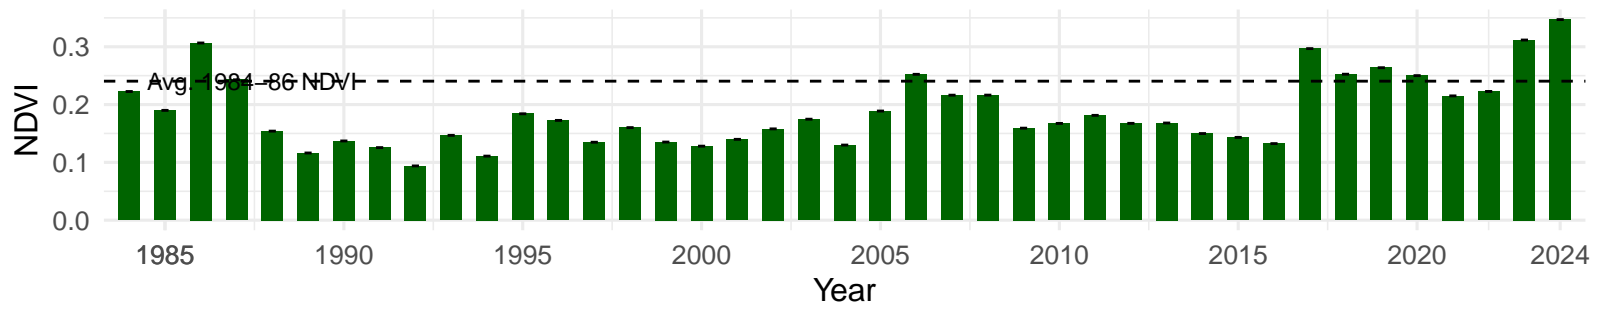

LAW030 – Wellfield – Holland Type: Alkali Meadow – Green

Book Type: C – NRCS Ecological Site: Sodic Terrace