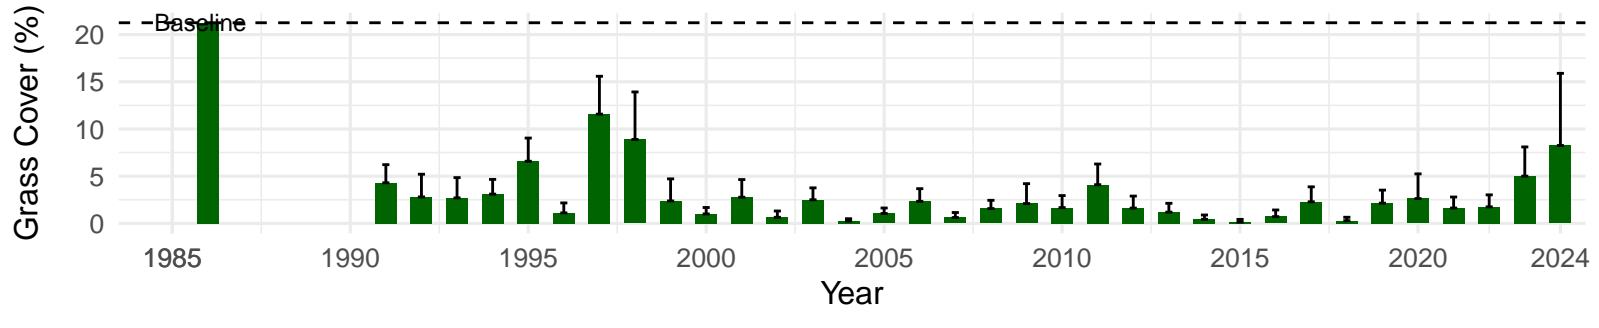

FSP006 – Wellfield – Holland Type: Alkali Meadow – Green

Book Type: AC – NRCS Ecological Site: Saline Bottom