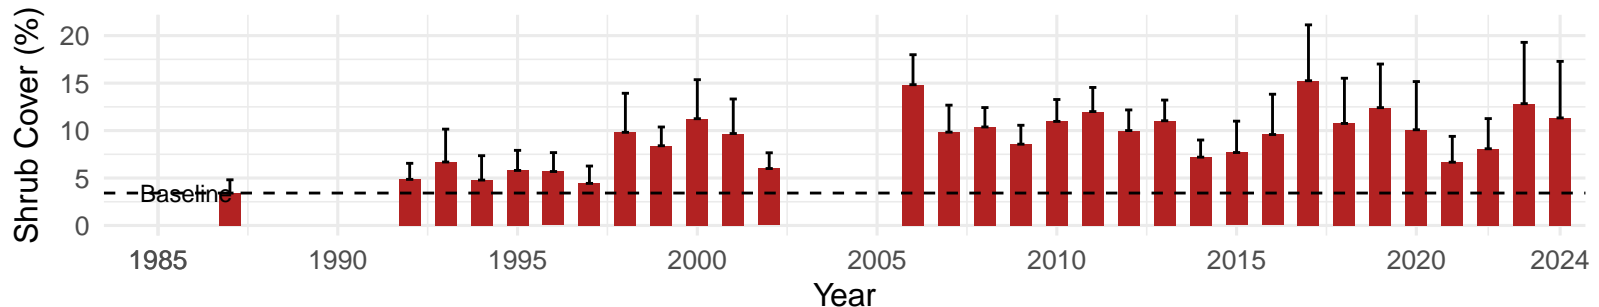

FSL065 – Wellfield – Holland Type: Alkali Meadow – Green

Book Type: A – NRCS Ecological Site: Saline Bottom