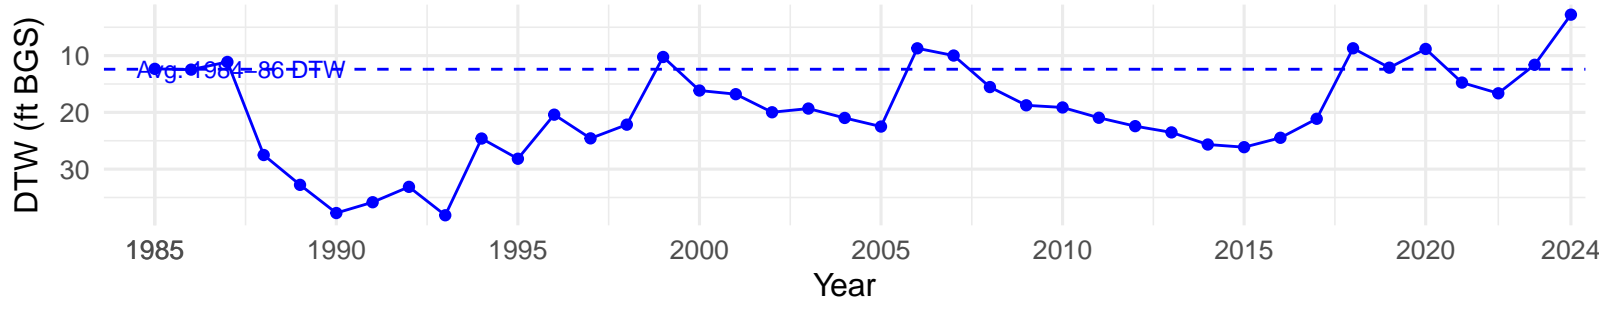

LAW082 – Wellfield – Holland Type: Rabbitbrush Meadow – Green Book Type: C – NRCS Ecological Site: Sodic Terrace