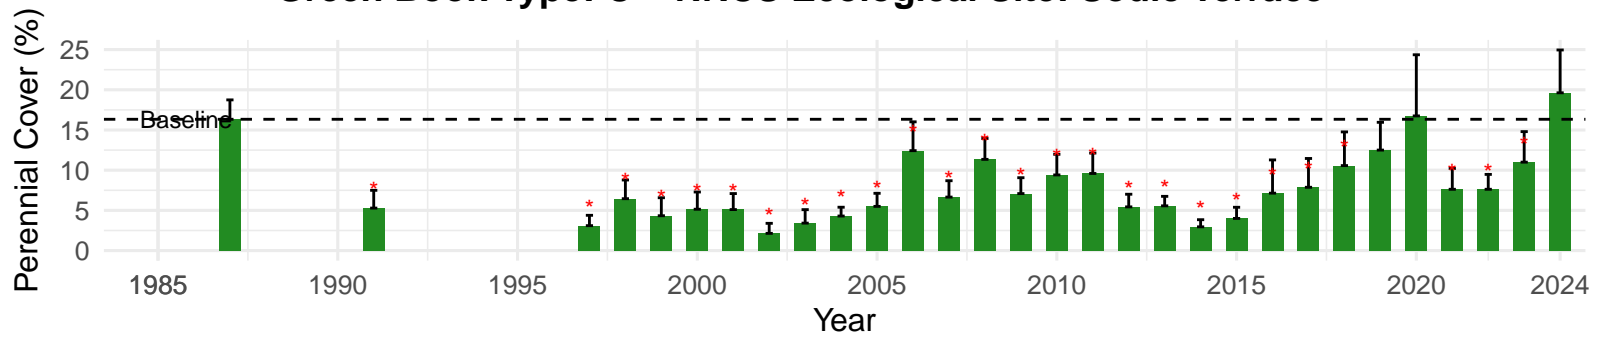

LAW082 – Wellfield – Holland Type: Rabbitbrush Meadow – Green Book Type: C – NRCS Ecological Site: Sodic Terrace