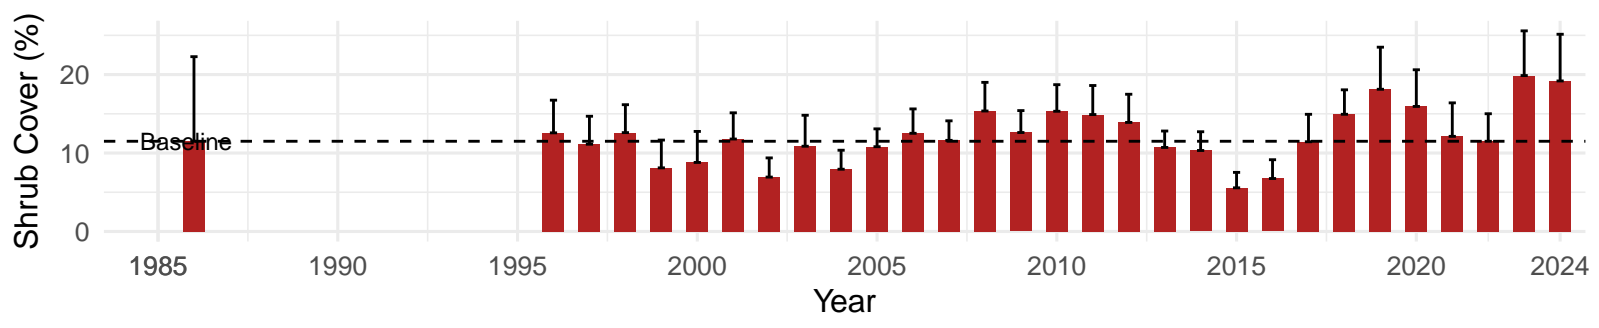

FSP004 – Wellfield – Holland Type: Rabbitbrush Meadow – Green Book Type: B – NRCS Ecological Site: Saline Bottom