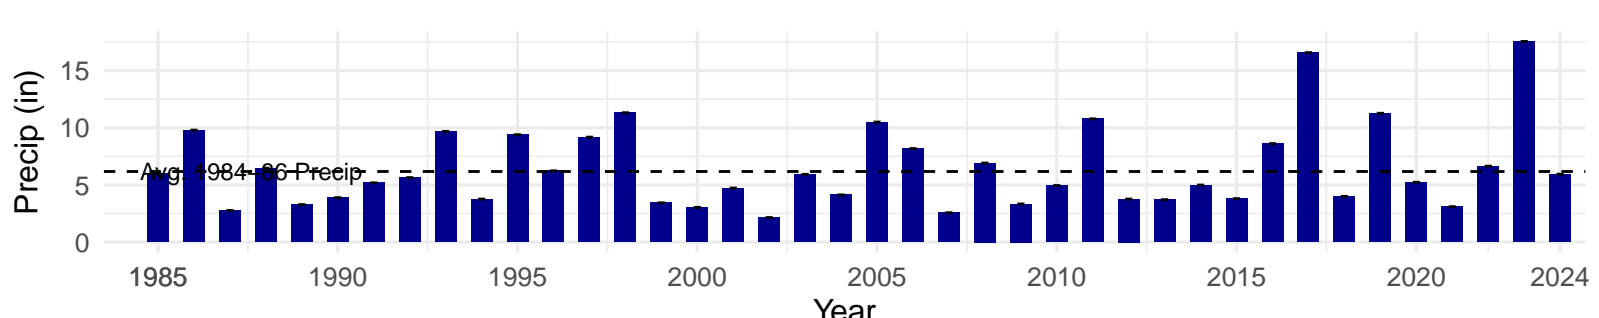

BLK075 – Wellfield – Holland Type: Alkali Meadow – Green

Book Type: C – NRCS Ecological Site: Saline Bottom