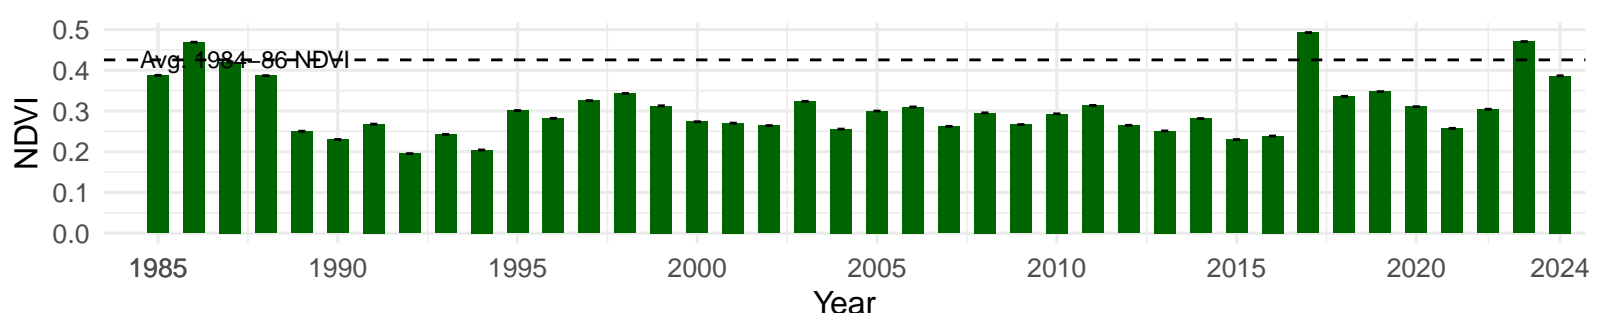

IND035 – Wellfield – Holland Type: Alkali Meadow – Green

Book Type: C – NRCS Ecological Site: Saline Meadow