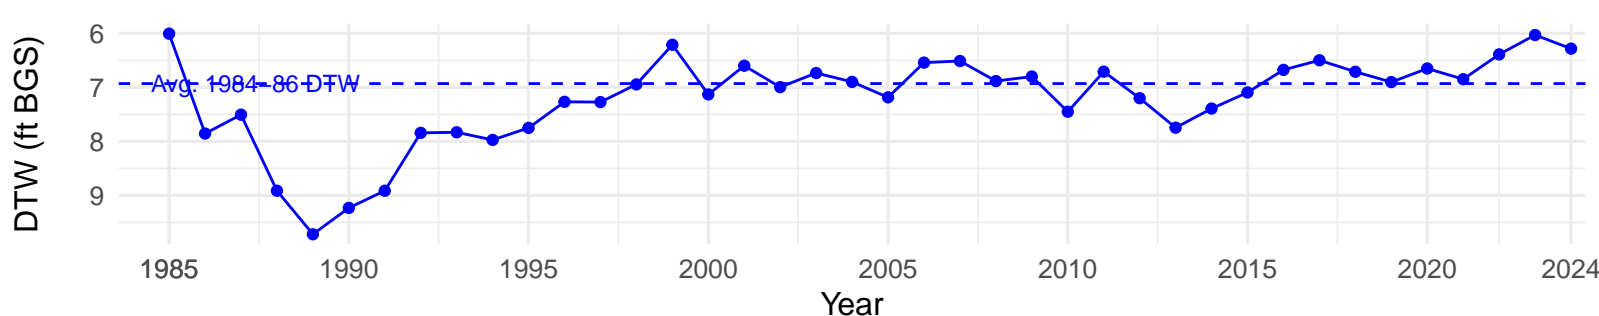

UNW031 – Control – Holland Type: Rush Sedge Meadow – Green

Book Type: E – NRCS Ecological Site: NA