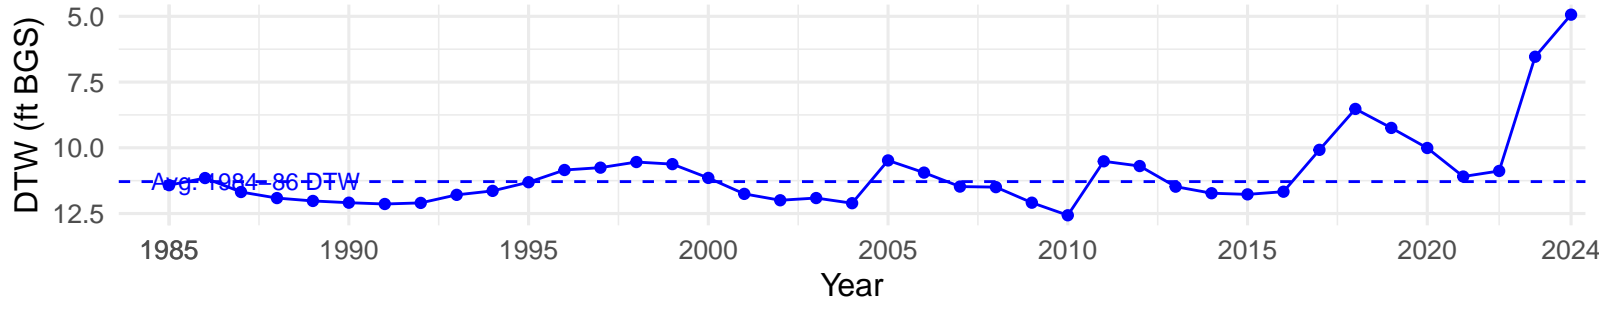

PLC070 – Control – Holland Type: Nevada Saltbush Meadow – Green Book Type: C – NRCS Ecological Site: Saline Bottom