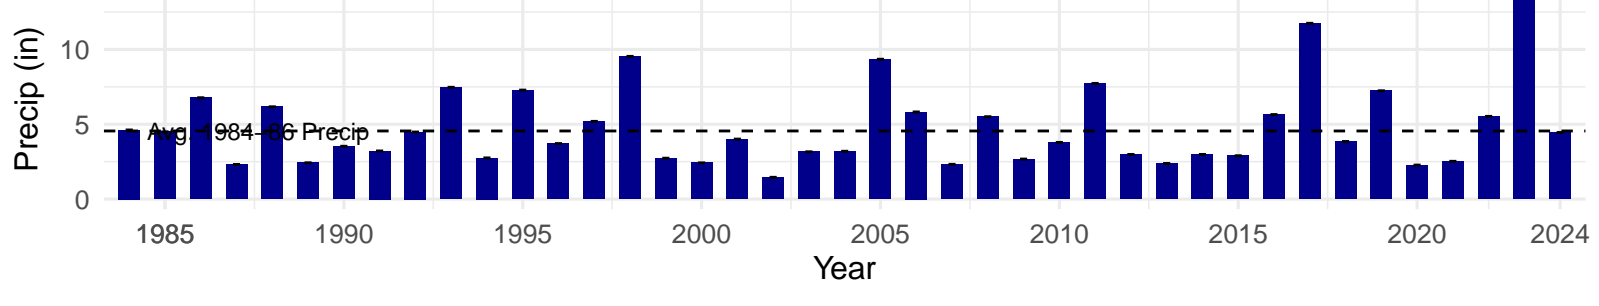

LAW112 – Wellfield – Holland Type: Nevada Saltbush Meadow – Green Book Type: C – NRCS Ecological Site: Wetland