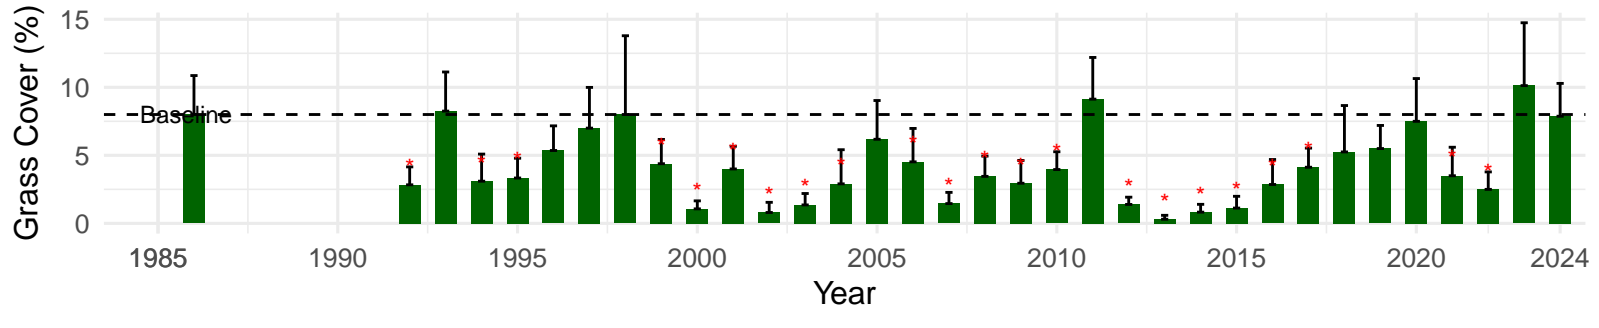

BLK033 – Wellfield – Holland Type: Alkali Meadow – Green
Book Type: C – NRCS Ecological Site: Sodic Fan 5–8" P.Z.