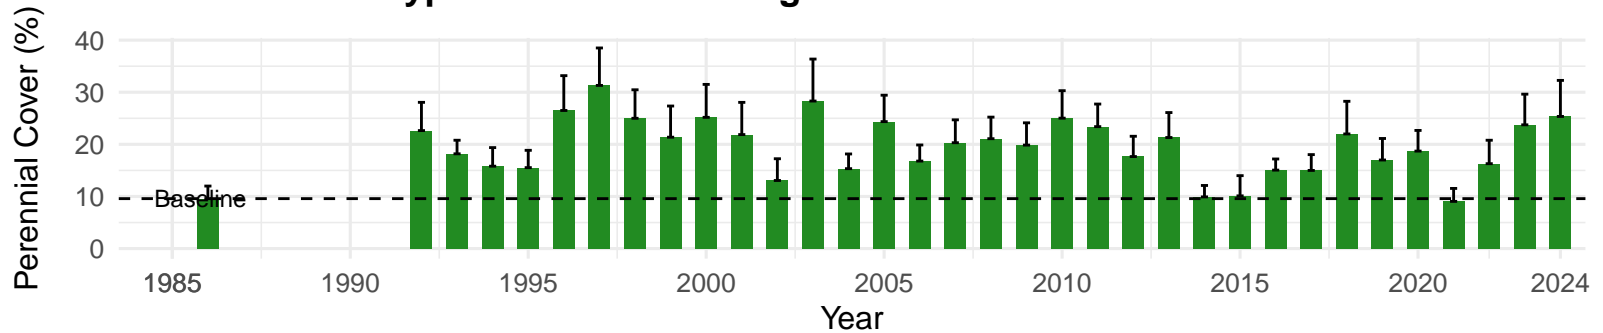

BLK115 – Control – Holland Type: Alkali Meadow – Green Book

Type: A – NRCS Ecological Site: Saline Bottom