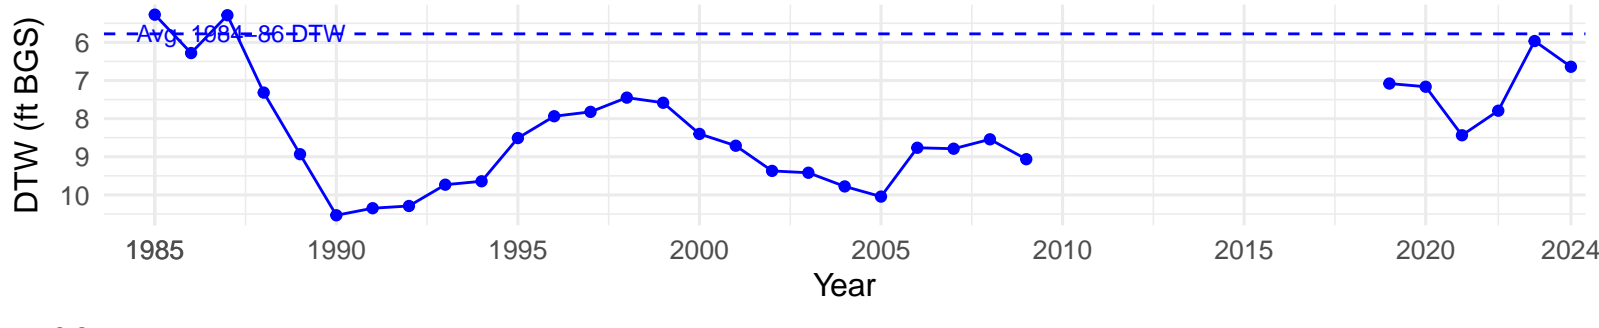

BLK006 – Wellfield – Holland Type: Desert Sink Scrub – Green Book Type: A – NRCS Ecological Site: NA