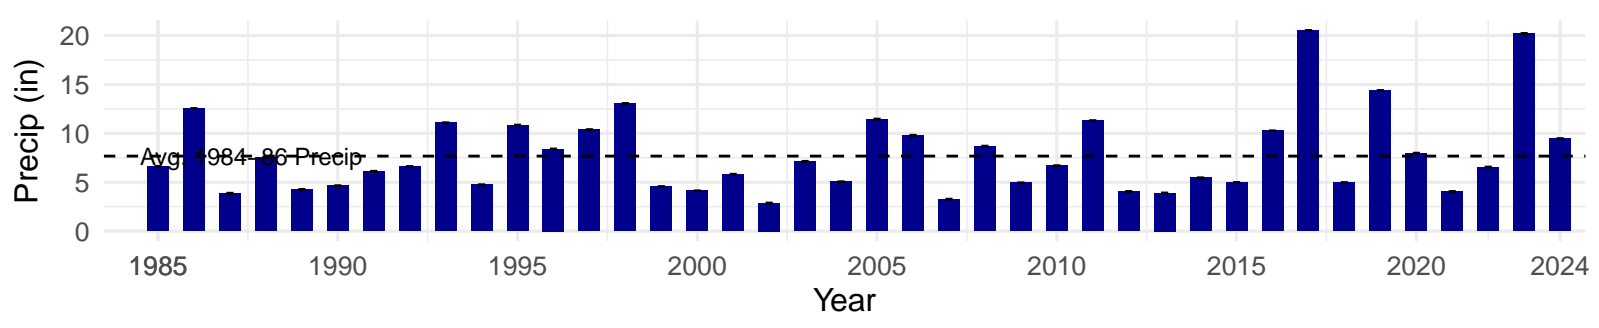

MAN060 – Control – Holland Type: Alkali Meadow – Green Book

Type: C – NRCS Ecological Site: Wet Meadow