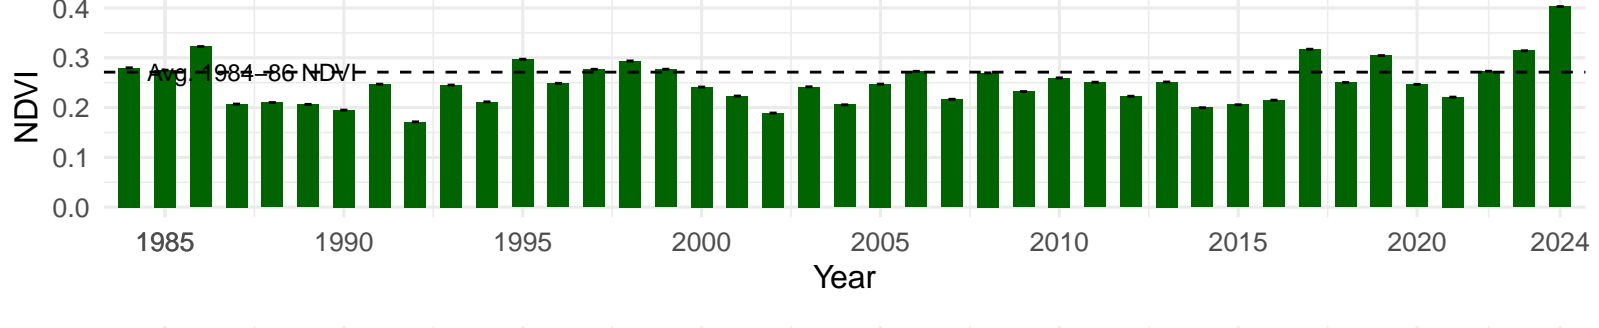

TIN030 – Wellfield – Holland Type: Alkali Meadow – Green

Book Type: C – NRCS Ecological Site: Loamy 5–8" P.Z.