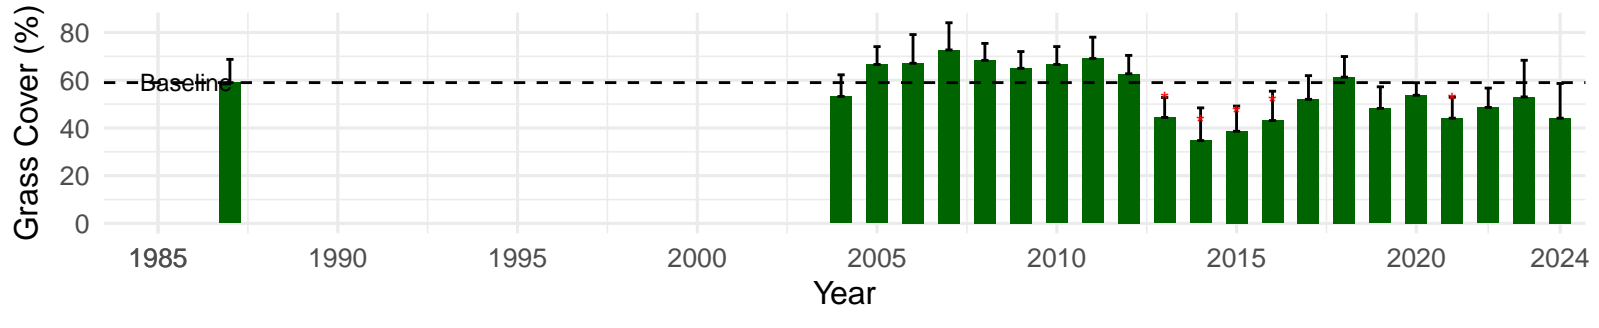

FSL138 – Control – Holland Type: Rush Sedge Meadow – Green

Book Type: E – NRCS Ecological Site: Moist Floodplain