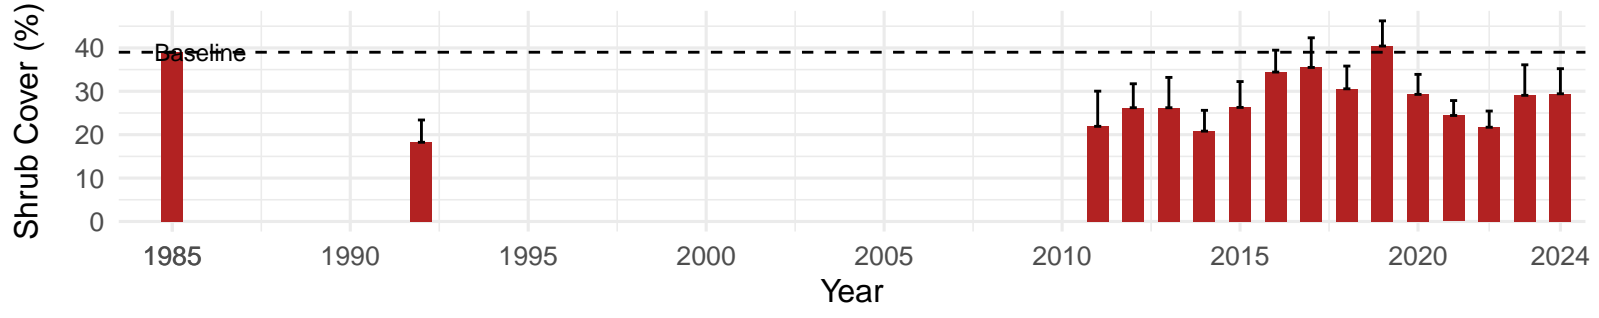

IND021 – Wellfield – Holland Type: Rabbitbrush Meadow – Green Book Type: C – NRCS Ecological Site: Saline Meadow