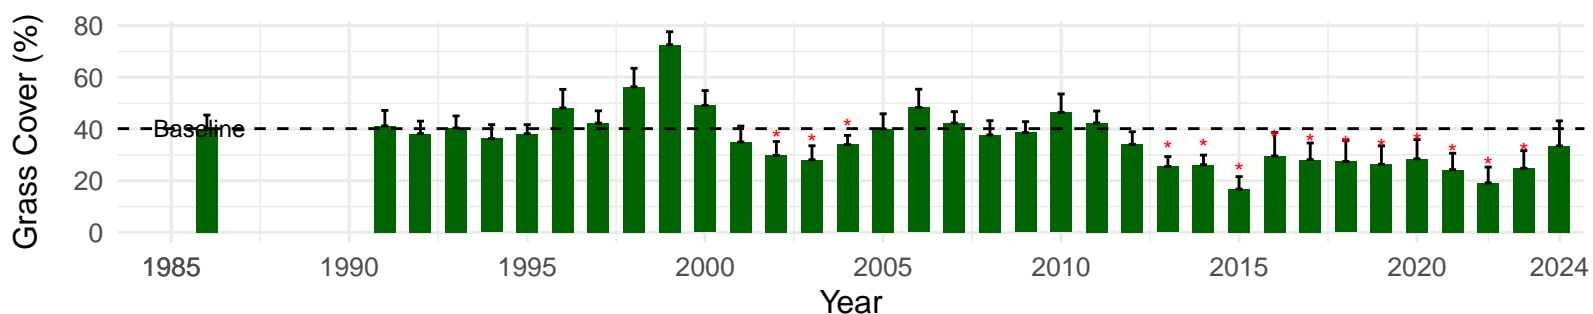

BLK099 – Wellfield – Holland Type: Alkali Meadow – Green

Book Type: C – NRCS Ecological Site: Saline Meadow