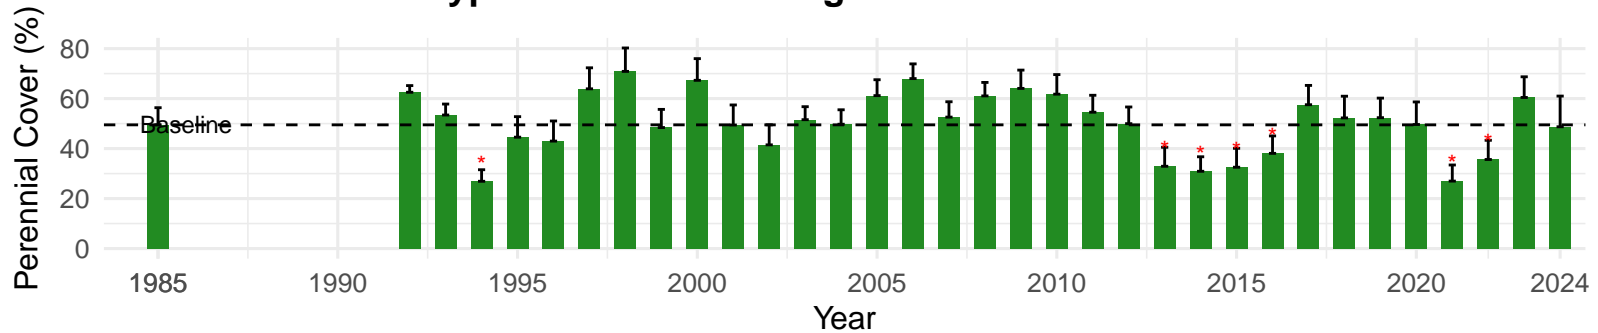

IND035 – Wellfield – Holland Type: Alkali Meadow – Green

Book Type: C – NRCS Ecological Site: Saline Meadow