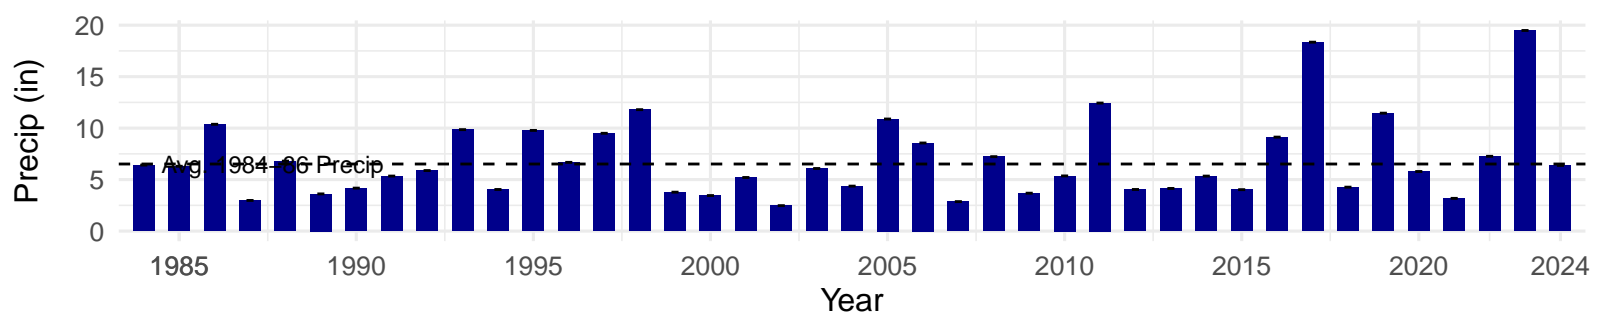

ABD012 – Control – Holland Type: Rabbitbrush Scrub – Green

Book Type: B – NRCS Ecological Site: Sandy 5–8" P.Z.