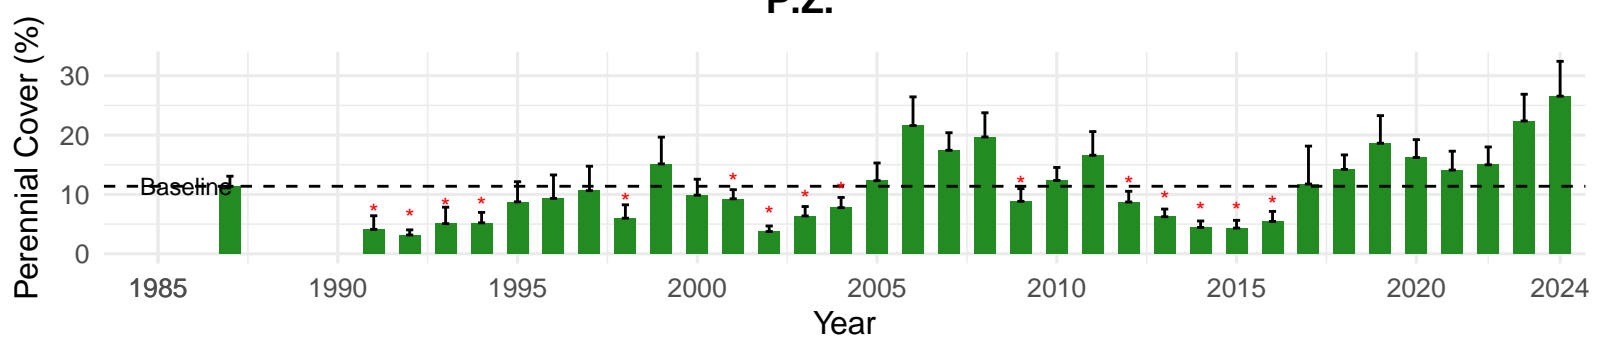

**LAW063 – Wellfield – Holland Type: Desert Greasewood Scrub
– Green Book Type: A – NRCS Ecological Site: Loamy 5–8"
P.Z.**