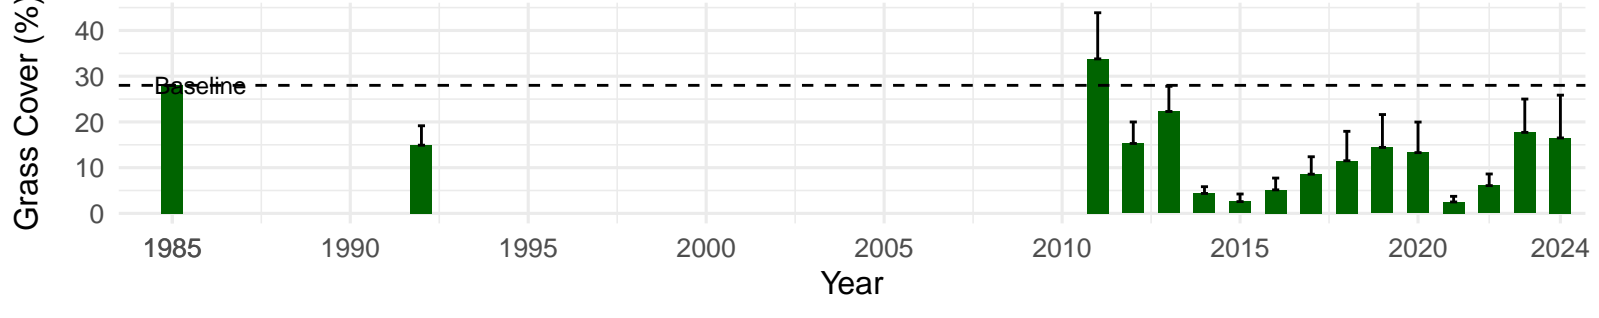

IND021 – Wellfield – Holland Type: Rabbitbrush Meadow – Green Book Type: C – NRCS Ecological Site: Saline Meadow