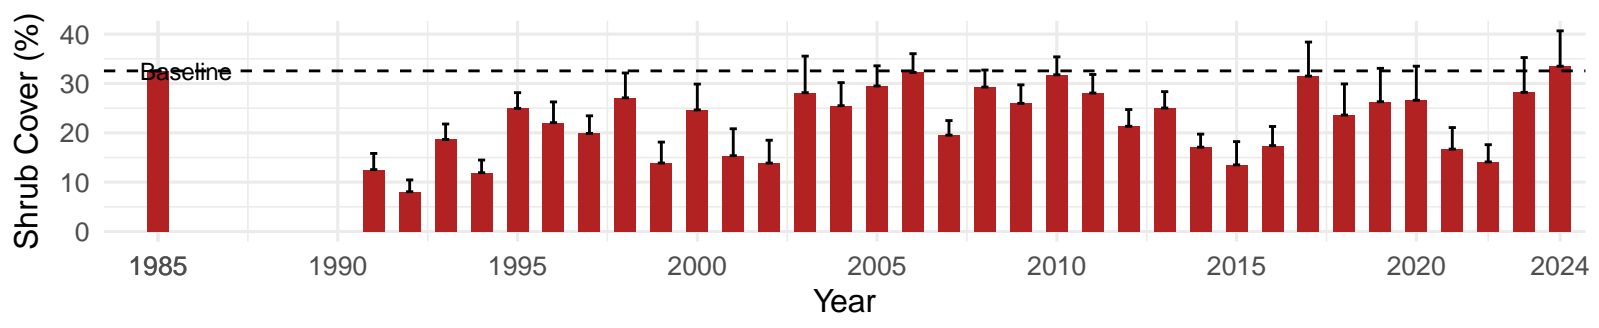

IND132 – Wellfield – Holland Type: Nevada Saltbush Scrub – Green Book Type: B – NRCS Ecological Site: Wetland