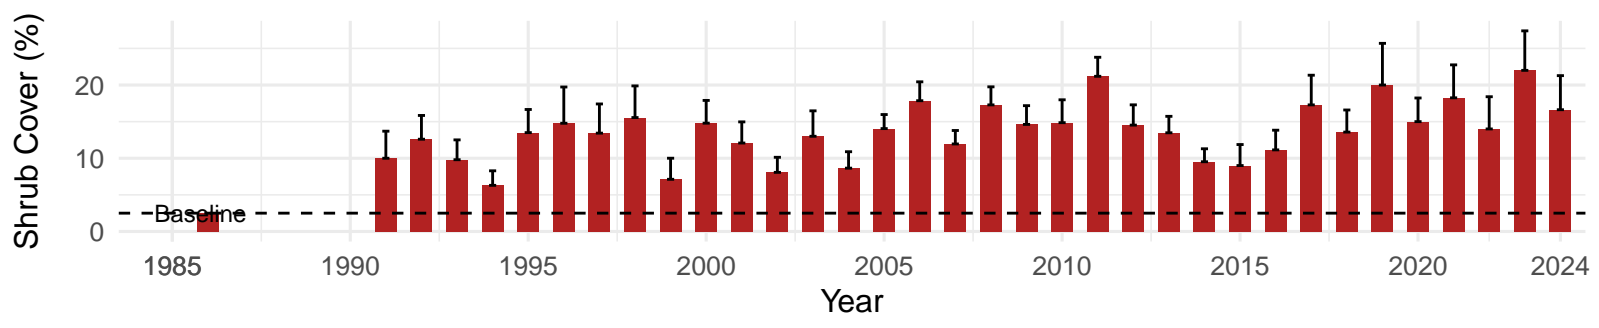

FSP006 – Wellfield – Holland Type: Alkali Meadow – Green

Book Type: AC – NRCS Ecological Site: Saline Bottom