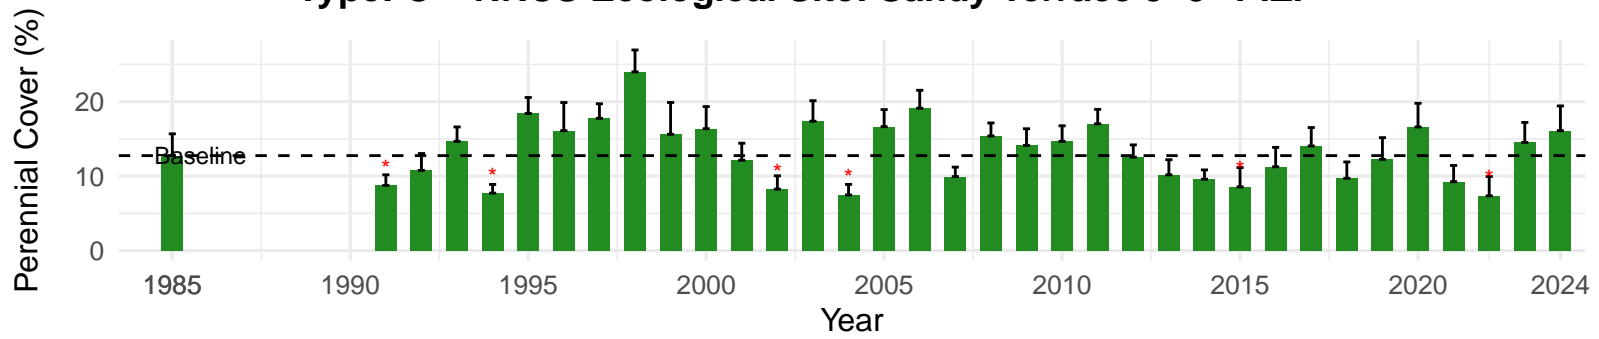

IND163 – Control – Holland Type: Alkali Meadow – Green Book Type: C – NRCS Ecological Site: Sandy Terrace 5–8" P.Z.