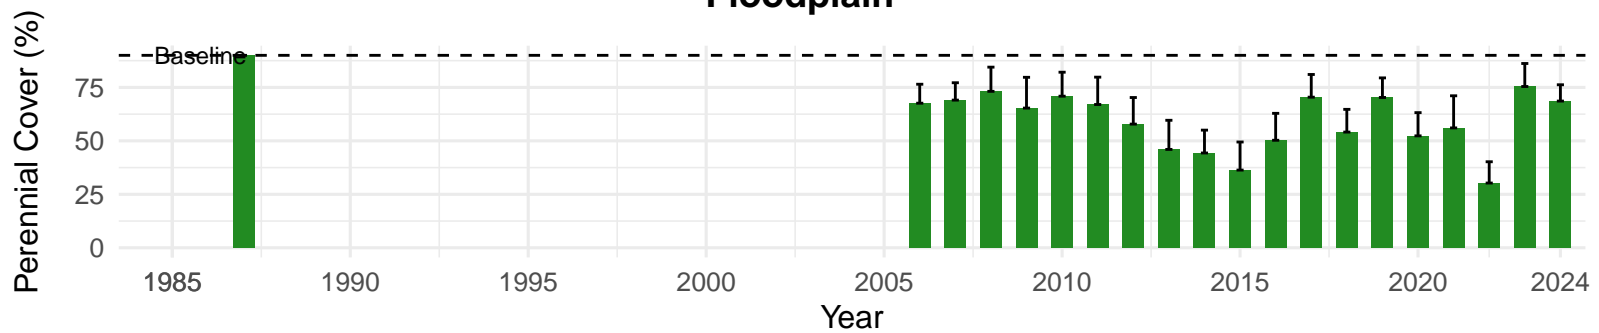

FSL054 – Wellfield – Holland Type: Modoc Gr Basin Riparian Scrub – Green Book Type: D – NRCS Ecological Site: Moist Floodplain