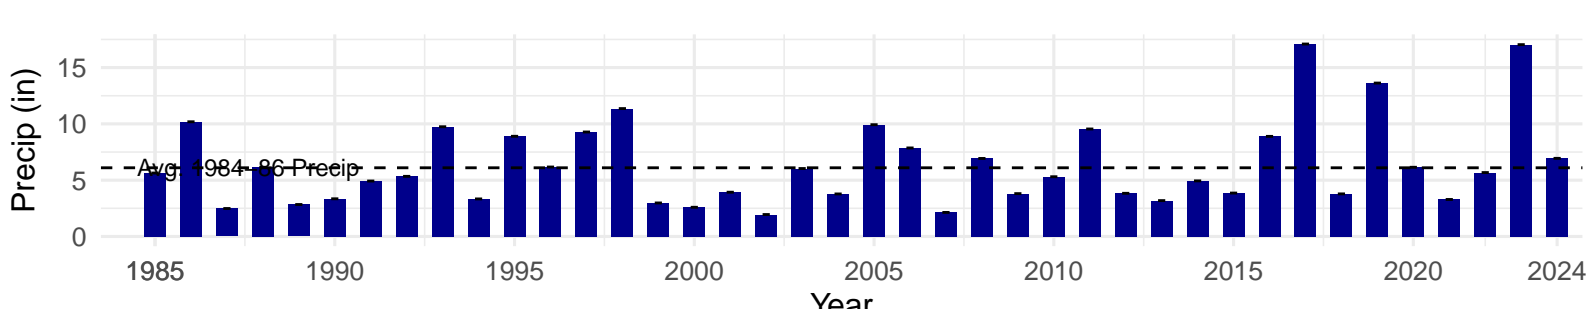

MAN007 – Wellfield – Holland Type: Nevada Saltbush Scrub – Green Book Type: B – NRCS Ecological Site: Sodic Fan 5–8" P.Z.