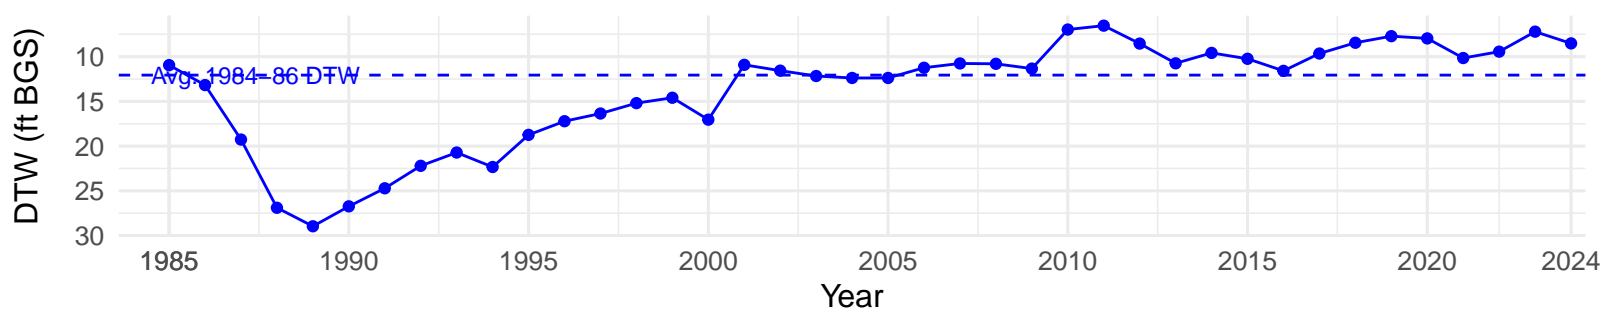

TIN068 – Wellfield – Holland Type: Alkali Meadow – Green

Book Type: A – NRCS Ecological Site: Sodic Flat