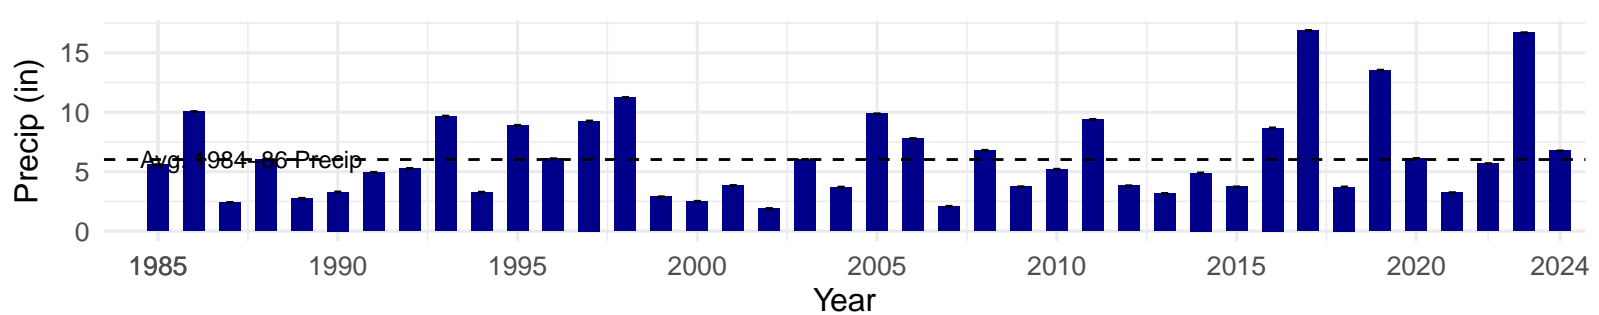

IND151 – Control – Holland Type: Alkali Meadow – Green Book

Type: C – NRCS Ecological Site: Saline Meadow