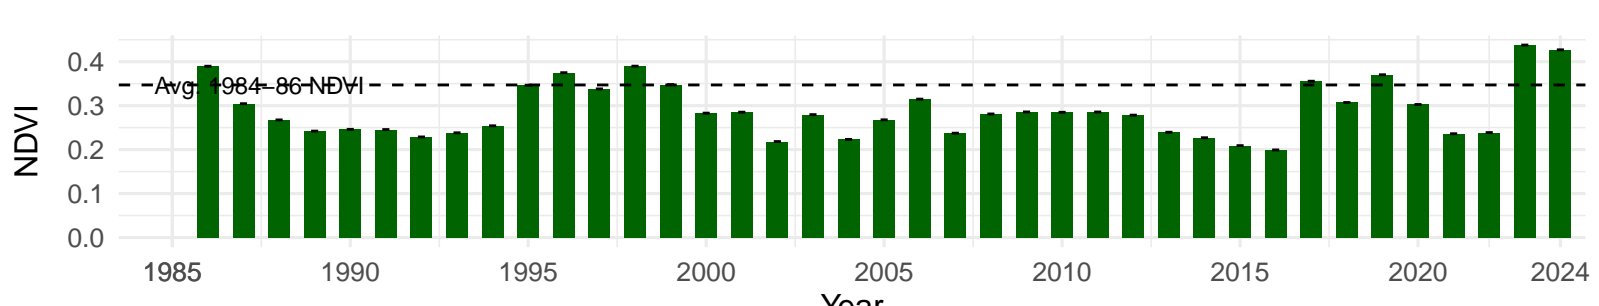

LNP045 – Wellfield – Holland Type: Nevada Saltbush Meadow – Green Book Type: C – NRCS Ecological Site: Sodict Fan 5–8" P.Z.