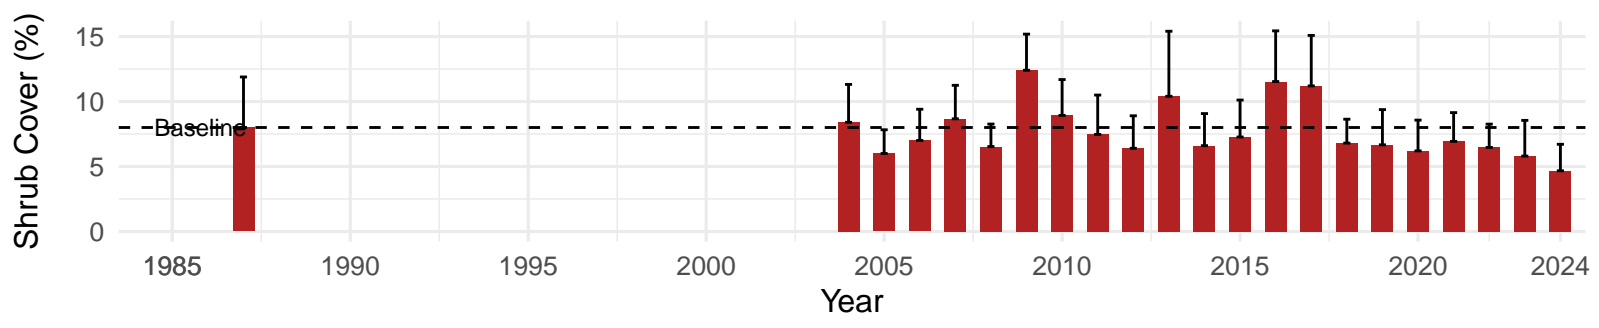

PLC144 – Control – Holland Type: Alkali Meadow – Green Book

Type: C – NRCS Ecological Site: NA