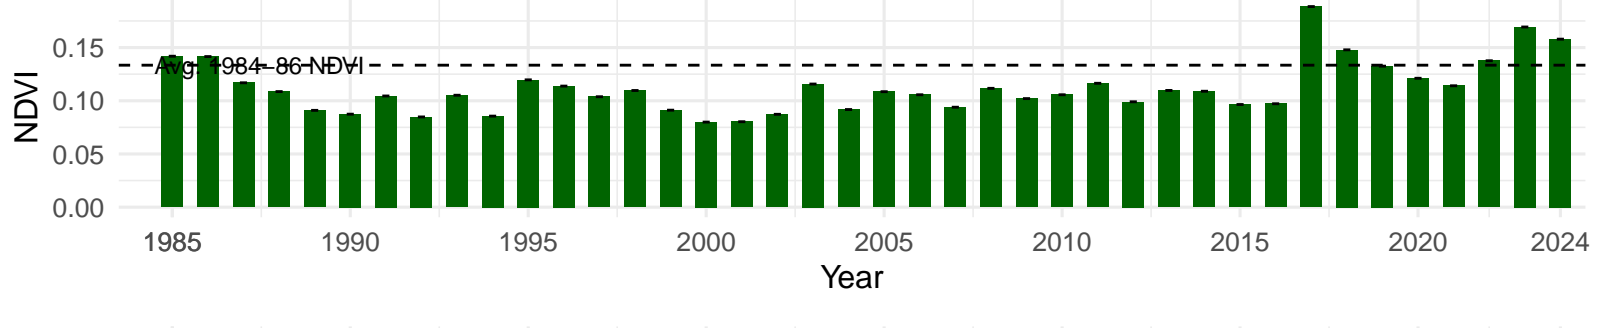

IND119 – Control – Holland Type: Alkali Meadow – Green Book Type: C – NRCS Ecological Site: Sandy Terrace 5–8" P.Z.