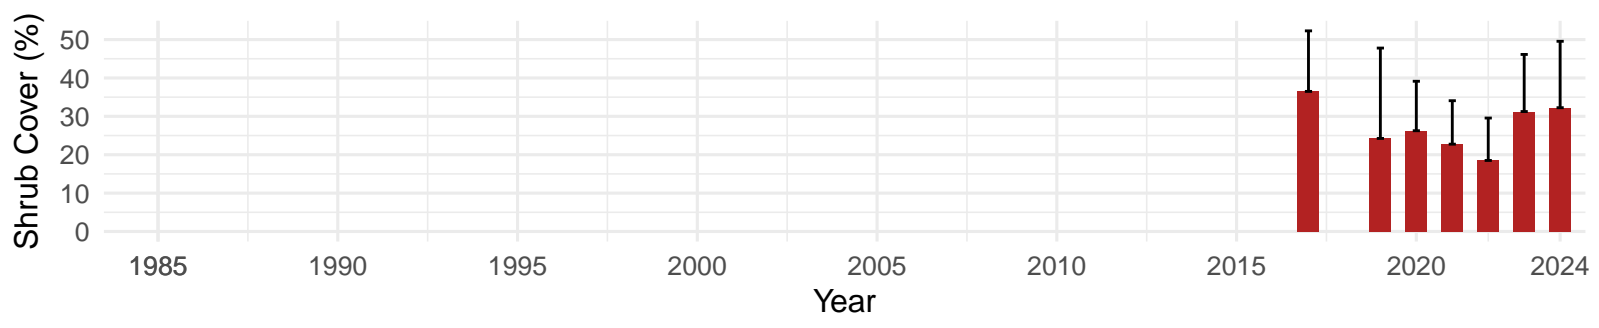

FSL161 – Control – Holland Type: Modoc Gr Basin Riparian Scrub – Green Book Type: D – NRCS Ecological Site: