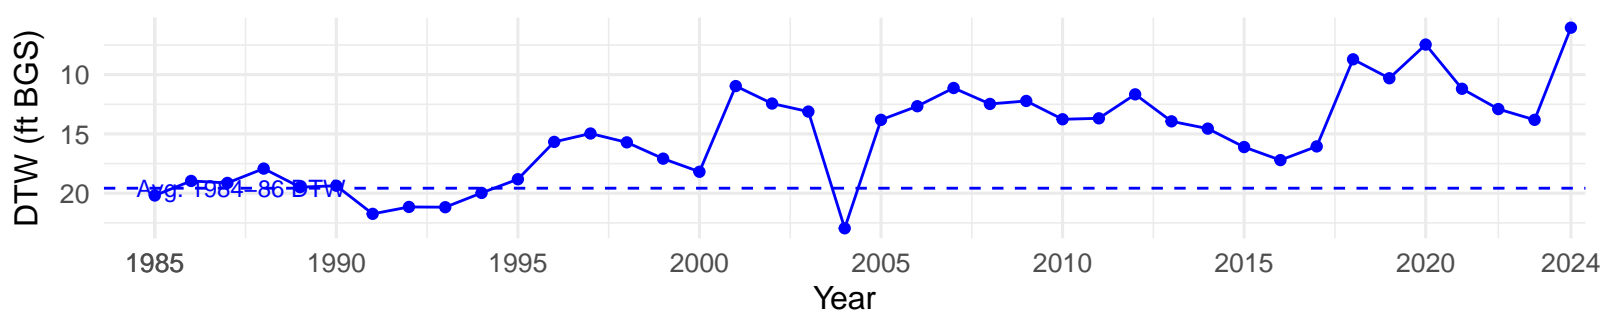

LNP050 – Control – Holland Type: Alkali Meadow – Green Book

Type: C – NRCS Ecological Site: Sodic Fan 5–8" P.Z.