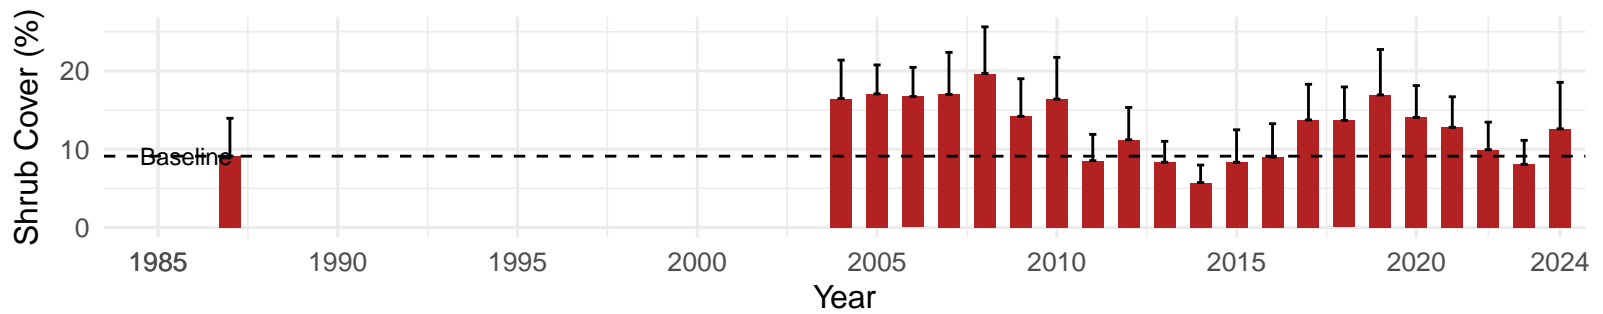

LAW105 – Wellfield – Holland Type: Alkali Meadow – Green

Book Type: C – NRCS Ecological Site: Wetland