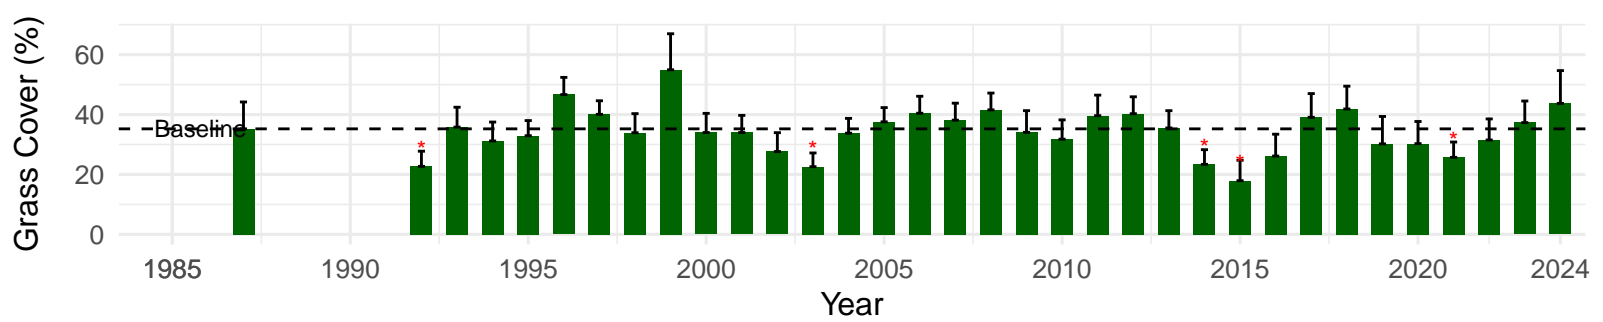

PLC121 – Control – Holland Type: Alkali Meadow – Green Book

Type: C – NRCS Ecological Site: Moist Floodplain