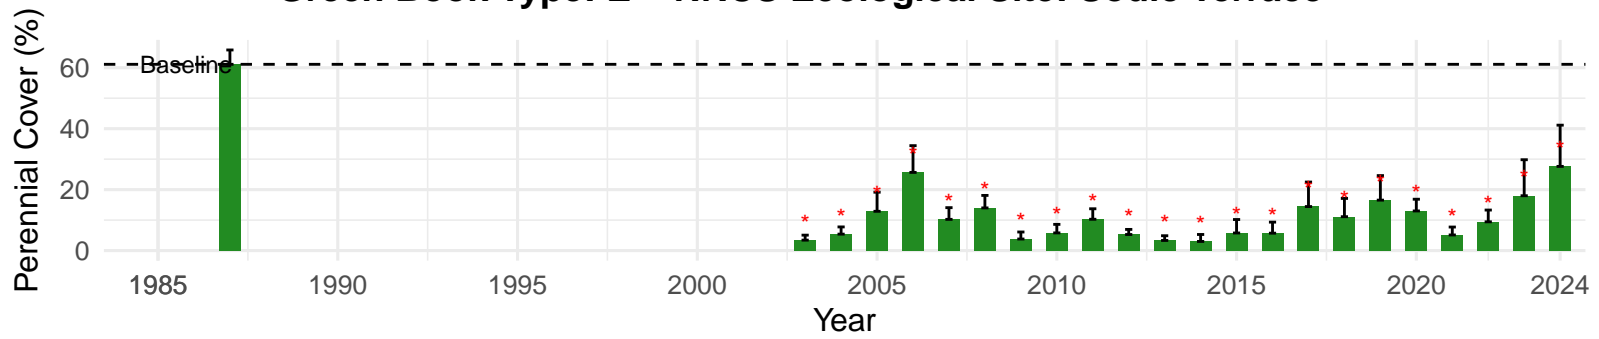

LAW043 – Wellfield – Holland Type: Rush Sedge Meadow – Green Book Type: E – NRCS Ecological Site: Sodic Terrace