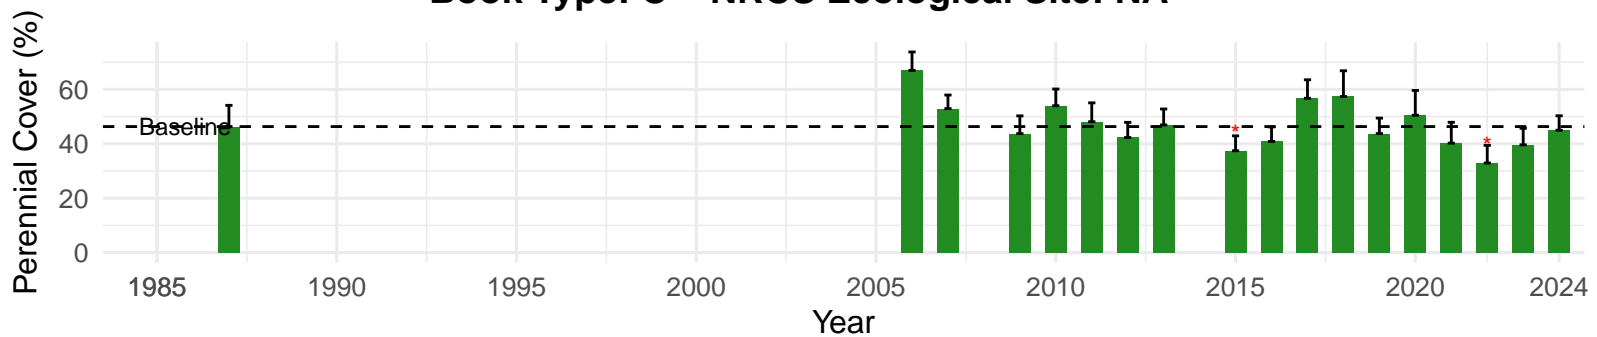

FSL064 – Wellfield – Holland Type: Alkali Meadow – Green

Book Type: C – NRCS Ecological Site: NA