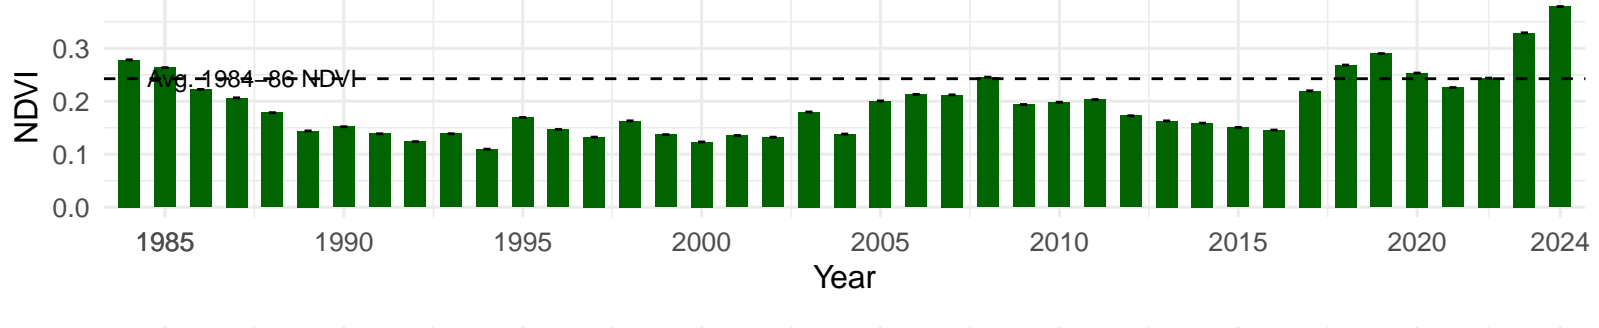

LAW112 – Wellfield – Holland Type: Nevada Saltbush Meadow – Green Book Type: C – NRCS Ecological Site: Wetland