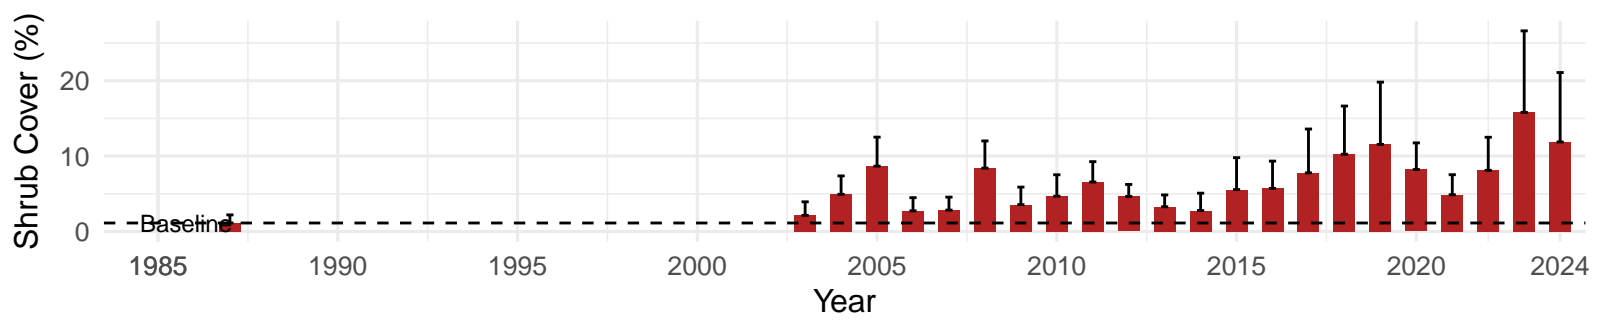

LAW043 – Wellfield – Holland Type: Rush Sedge Meadow – Green Book Type: E – NRCS Ecological Site: Sodic Terrace