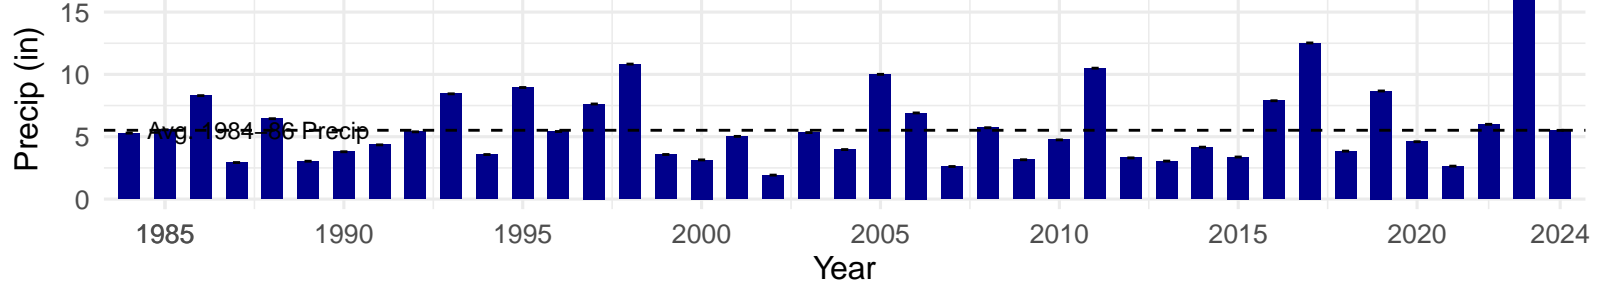

TIN050 – Wellfield – Holland Type: Alkali Meadow – Green

Book Type: C – NRCS Ecological Site: Moist Floodplain