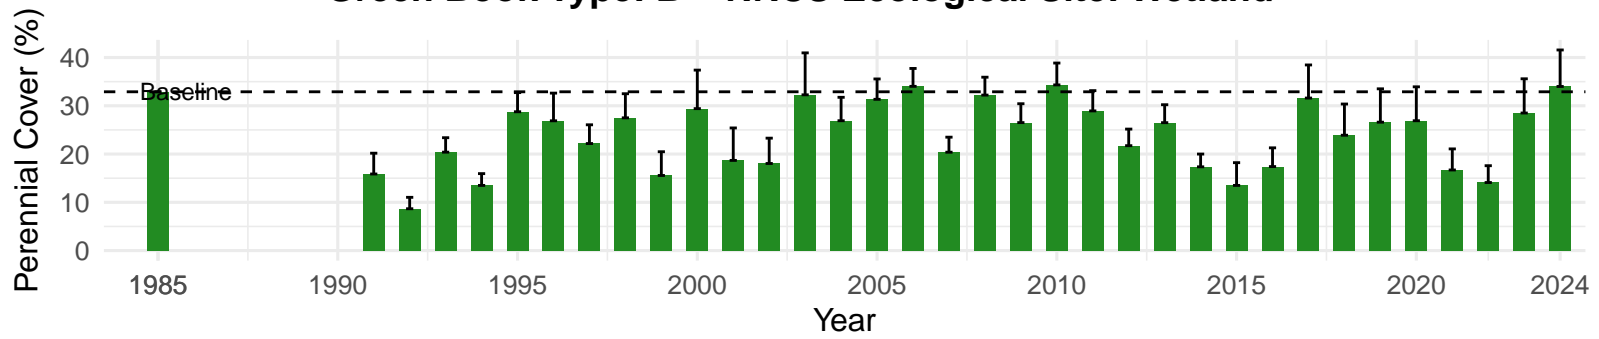

IND132 – Wellfield – Holland Type: Nevada Saltbush Scrub – Green Book Type: B – NRCS Ecological Site: Wetland