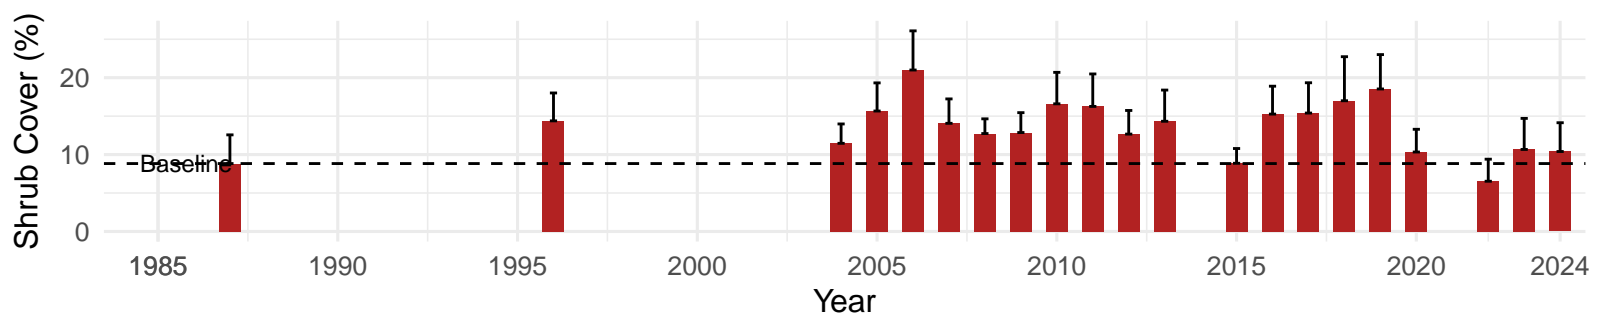

PLC056 – Control – Holland Type: Rabbitbrush Meadow – Green

Book Type: C – NRCS Ecological Site: NA