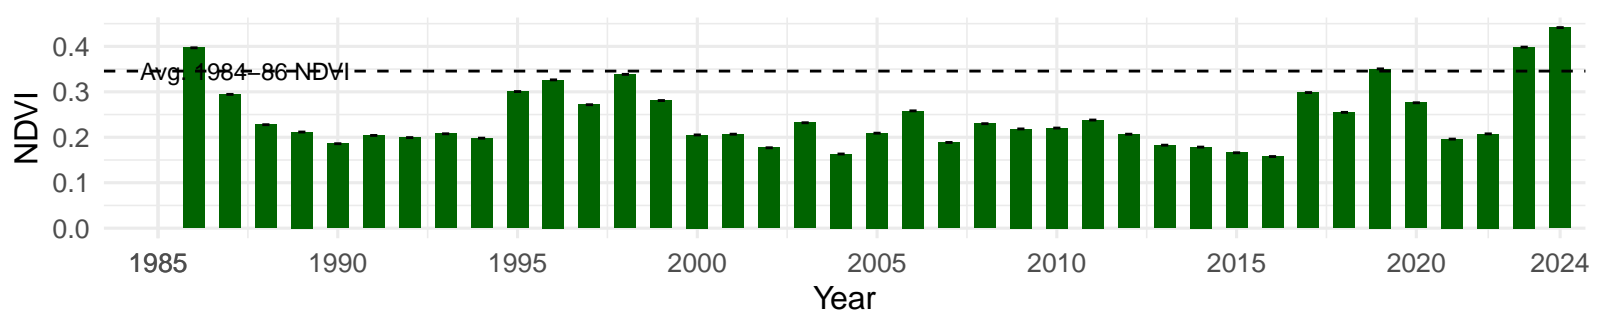

LNP050 – Control – Holland Type: Alkali Meadow – Green Book

Type: C – NRCS Ecological Site: Sodic Fan 5–8" P.Z.