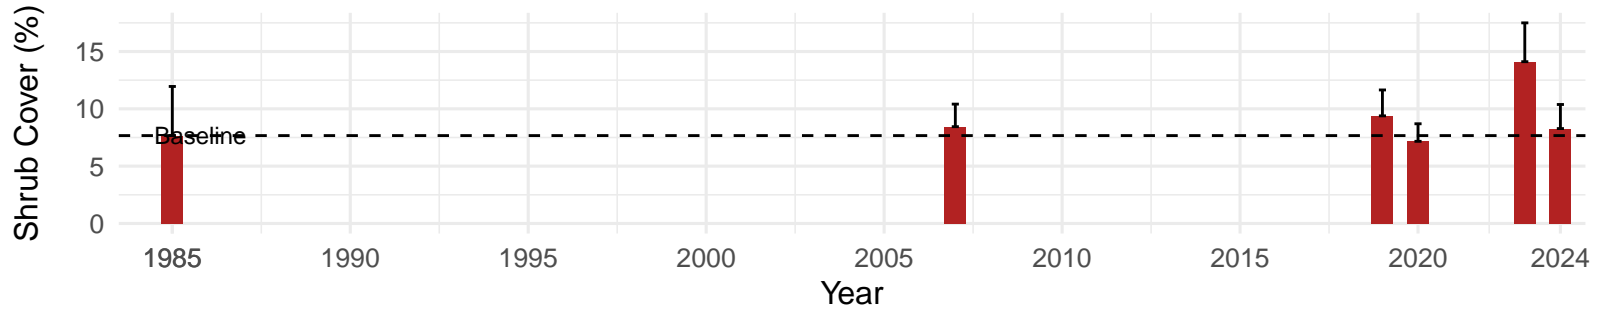

IND086 – Control – Holland Type: Alkali Meadow – Green Book

Type: C – NRCS Ecological Site: NA