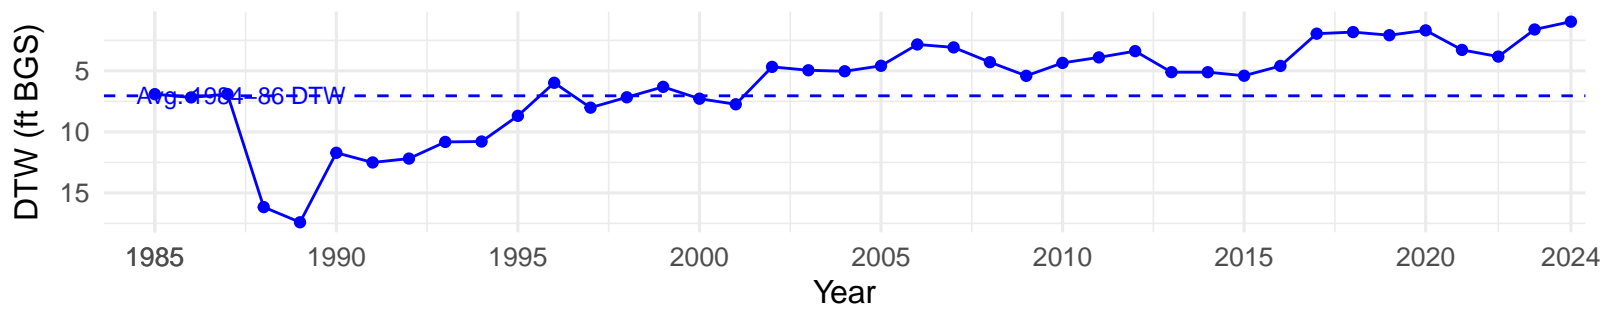

FSL123 – Wellfield – Holland Type: Alkali Meadow – Green

Book Type: C – NRCS Ecological Site: Moist Floodplain