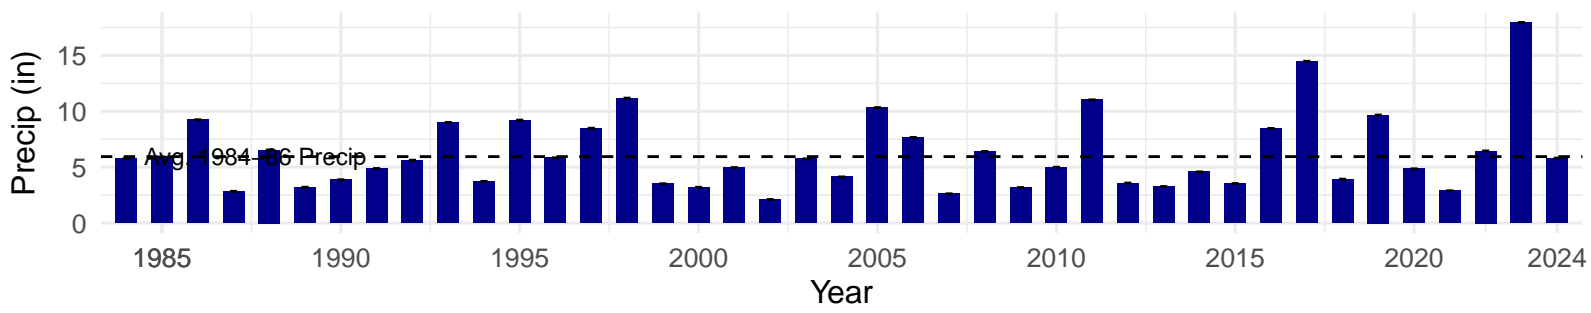

BLK002 – Wellfield – Holland Type: Rabbitbrush Scrub – Green Book Type: B – NRCS Ecological Site: Loamy 5–8" P.Z.