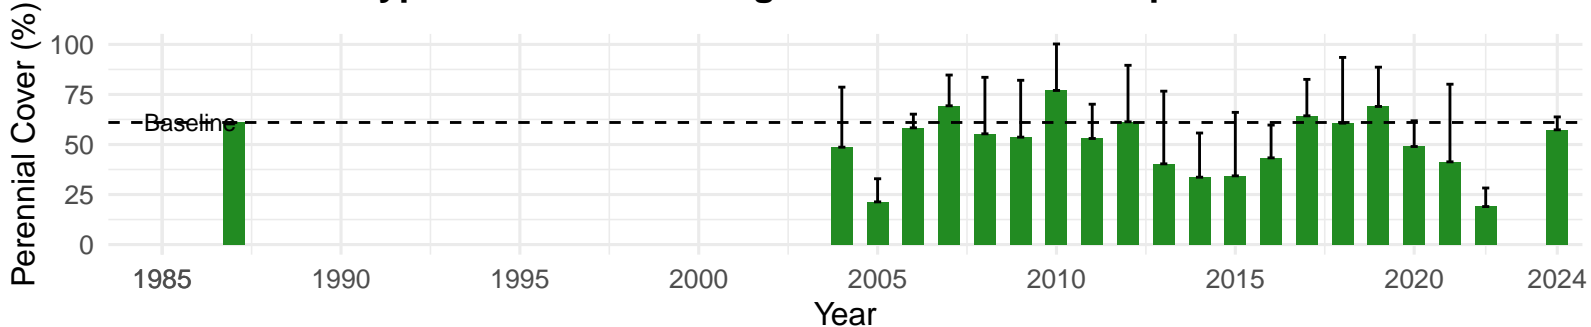

FSL125 – Control – Holland Type: Alkali Meadow – Green Book

Type: C – NRCS Ecological Site: Moist Floodplain