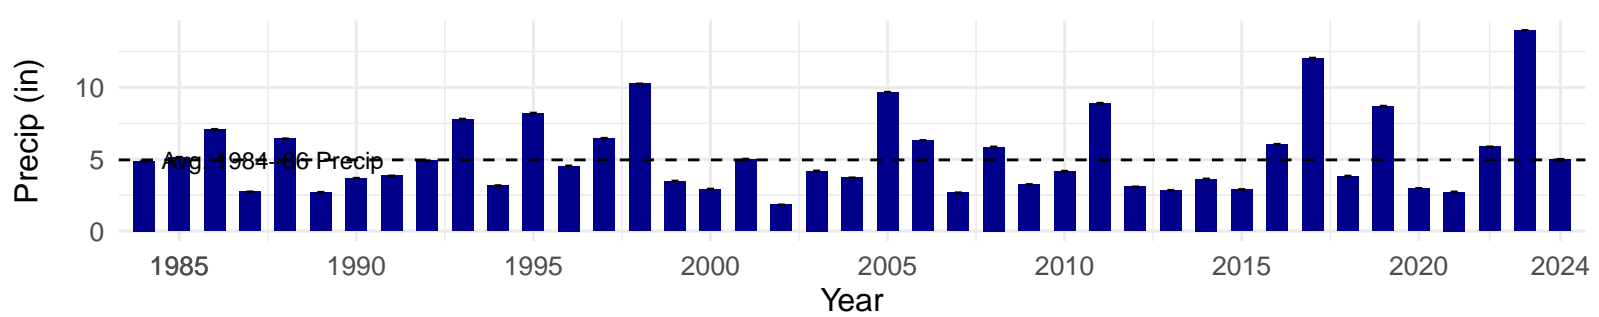

# BGP157 – Wellfield – Holland Type: Rabbitbrush Scrub – Green Book Type: B – NRCS Ecological Site: Loamy 5–8" P.Z.

**BGP162 – Wellfield – Holland Type: Nevada Saltbush Scrub –  
Green Book Type: B – NRCS Ecological Site: Loamy 5–8" P.Z.**