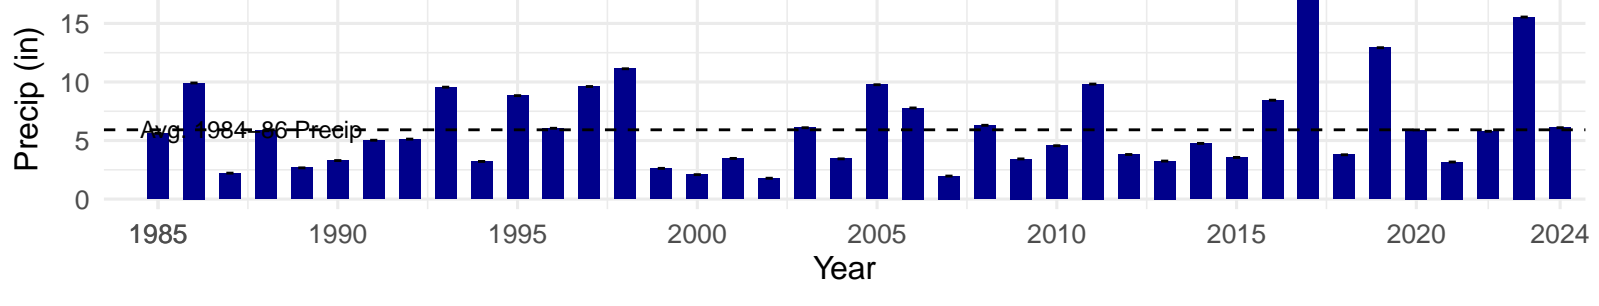

IND106 – Wellfield – Holland Type: Nevada Saltbush Scrub – Green Book Type: A – NRCS Ecological Site: Wetland