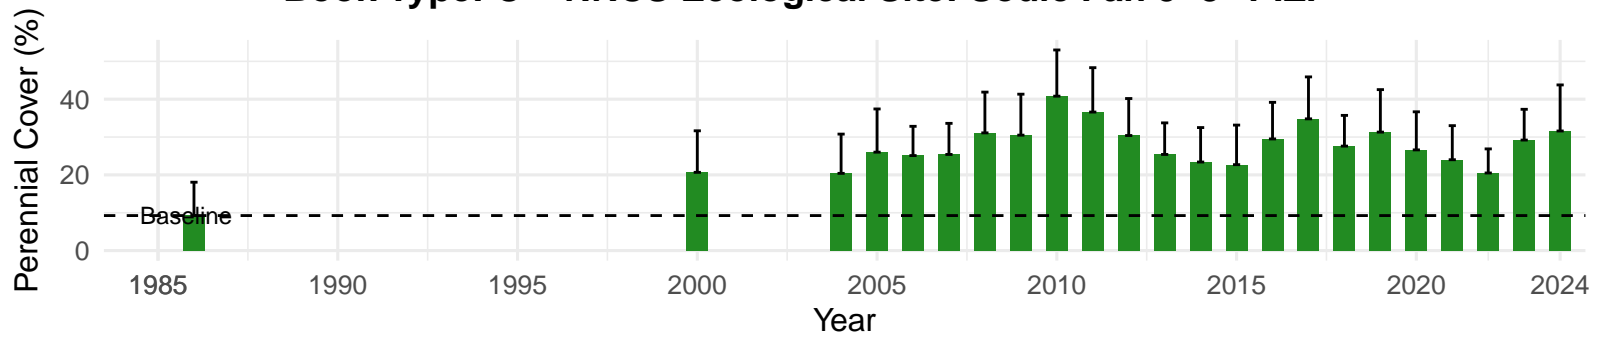

BLK011 – Wellfield – Holland Type: Alkali Meadow – Green
Book Type: C – NRCS Ecological Site: Sodic Fan 5–8" P.Z.