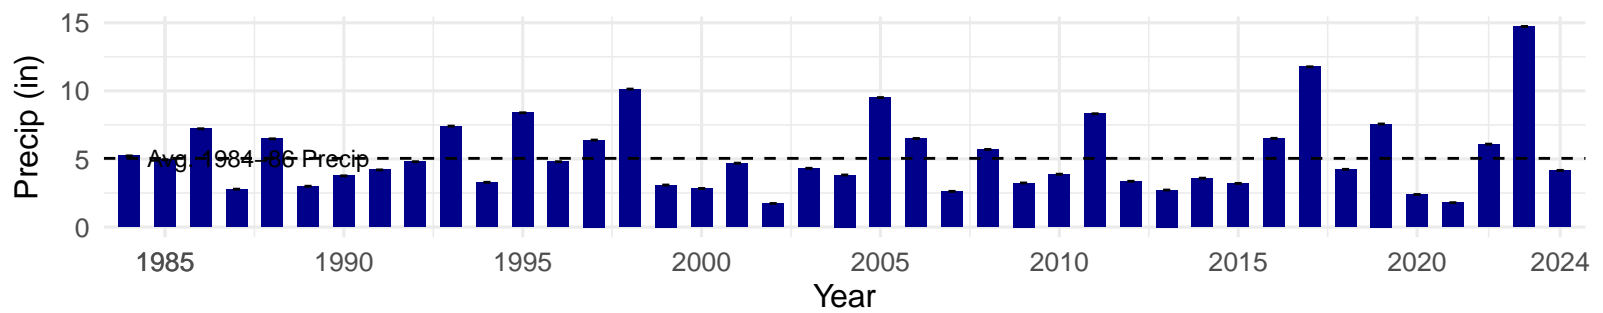

FSL158 – Control – Holland Type: Rush Sedge Meadow – Green

Book Type: E – NRCS Ecological Site: