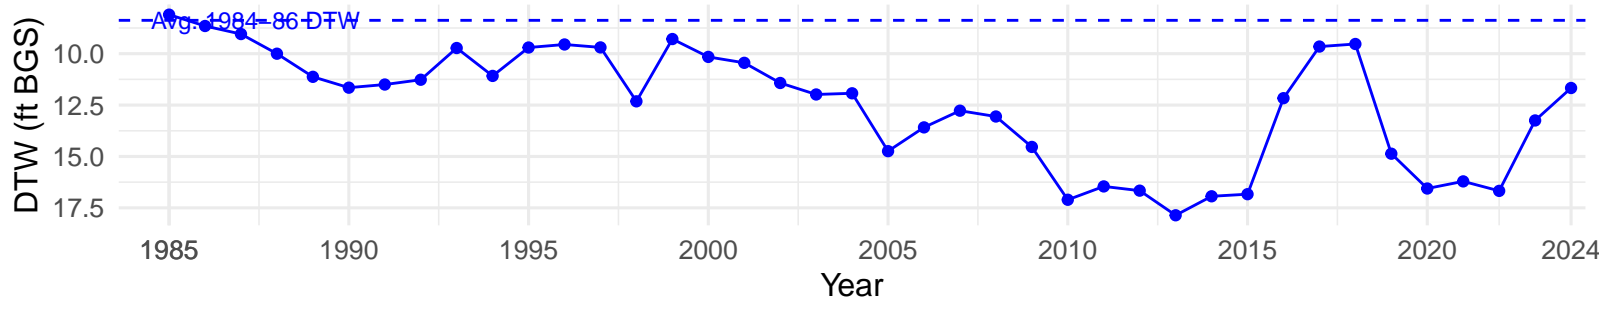

PLC028 – Control – Holland Type: Alkali Meadow – Green Book

Type: C – NRCS Ecological Site: Saline Meadow