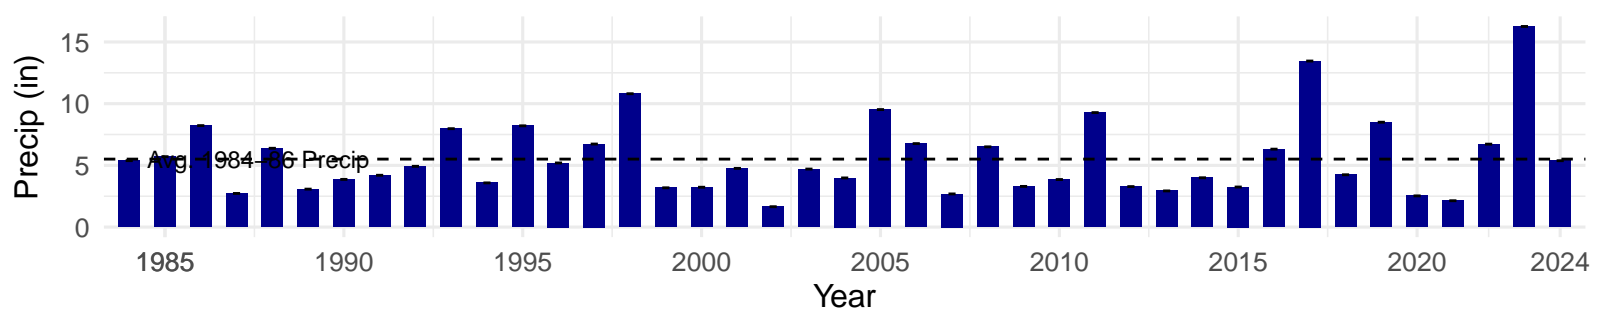

PLC137 – Control – Holland Type: Rabbitbrush Meadow – Green

Book Type: C – NRCS Ecological Site: Saline Meadow