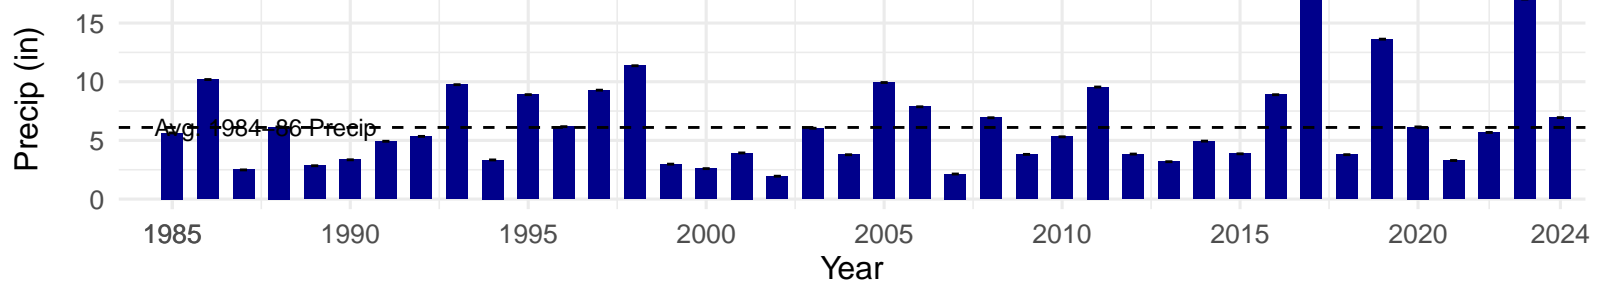

MAN014 – Control – Holland Type: Nevada Saltbush Meadow – Green Book Type: C – NRCS Ecological Site: Saline Bottom