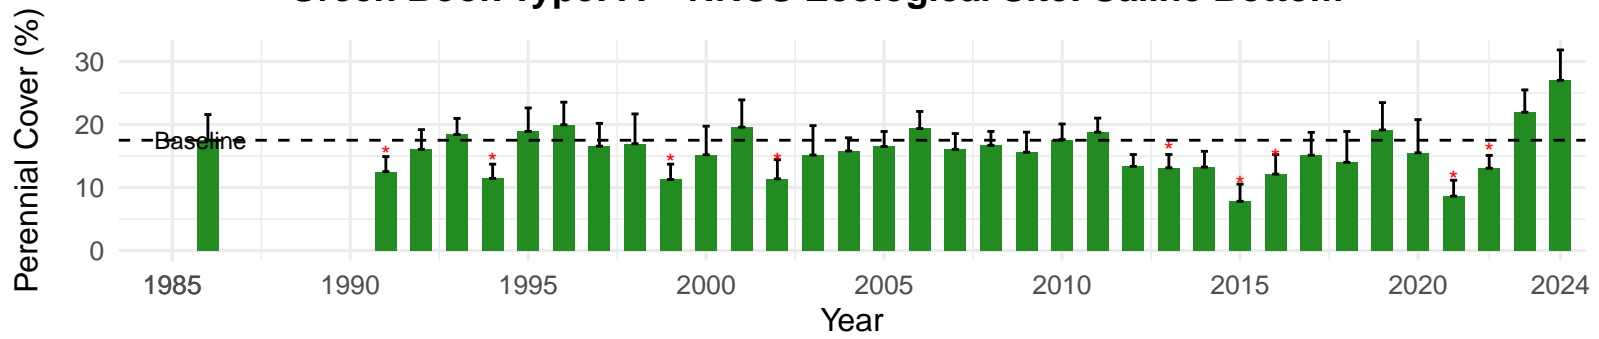

TIN028 – Wellfield – Holland Type: Desert Greasewood Scrub – Green Book Type: A – NRCS Ecological Site: Saline Bottom