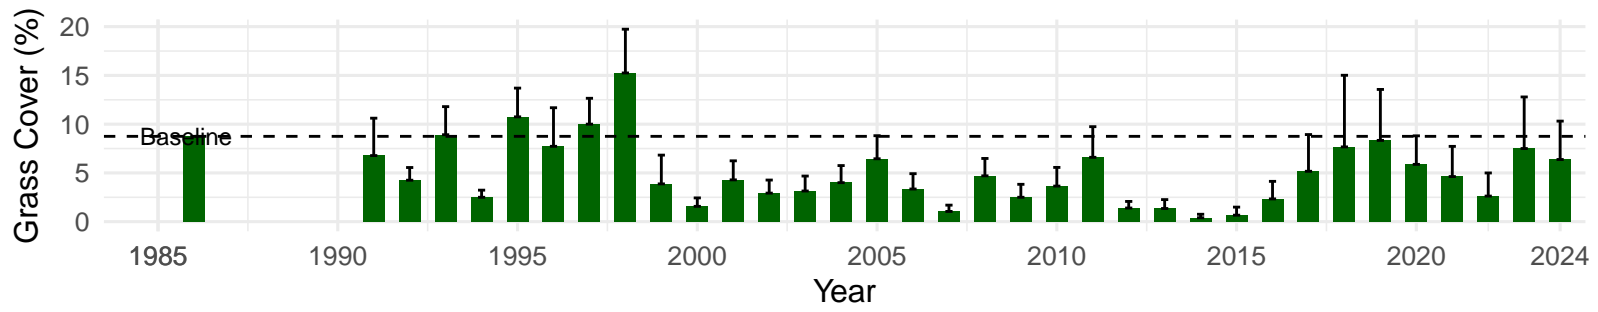

BLK044 – Wellfield – Holland Type: Rabbitbrush Meadow – Green Book Type: C – NRCS Ecological Site: Sodic Fan 5–8" P.Z.