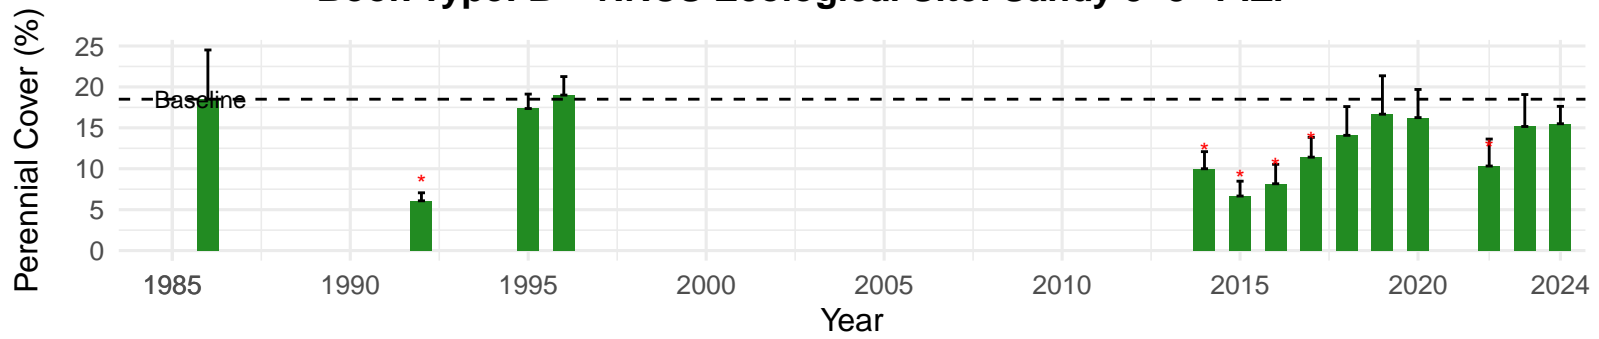

ABD012 – Control – Holland Type: Rabbitbrush Scrub – Green

Book Type: B – NRCS Ecological Site: Sandy 5–8" P.Z.