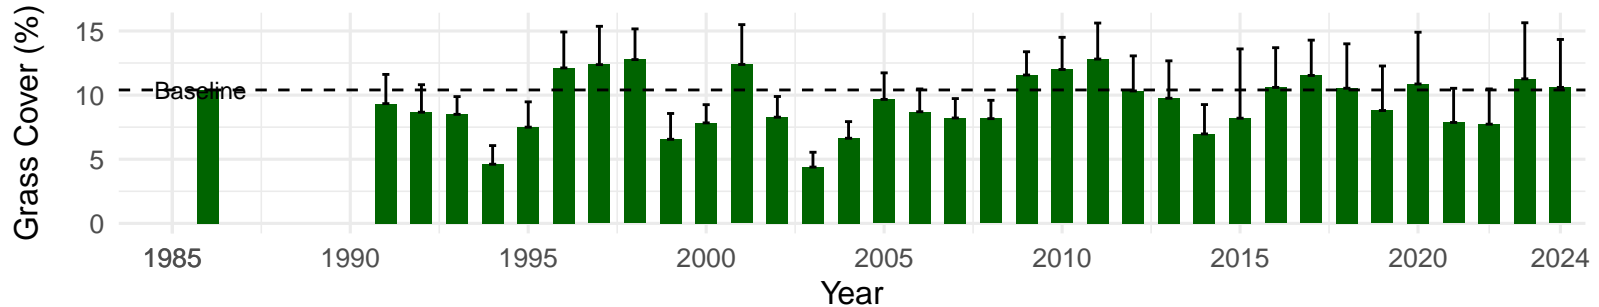

BLK069 – Wellfield – Holland Type: Desert Sink Scrub – Green Book Type: A – NRCS Ecological Site: Saline Bottom