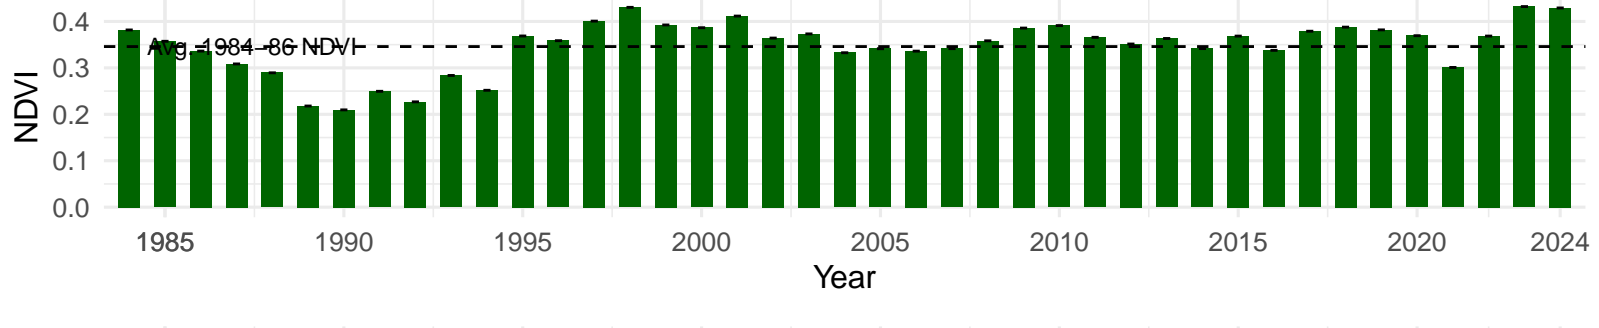

BLK143 – Wellfield – Holland Type: Alkali Meadow – Green

Book Type: C – NRCS Ecological Site: Saline Meadow