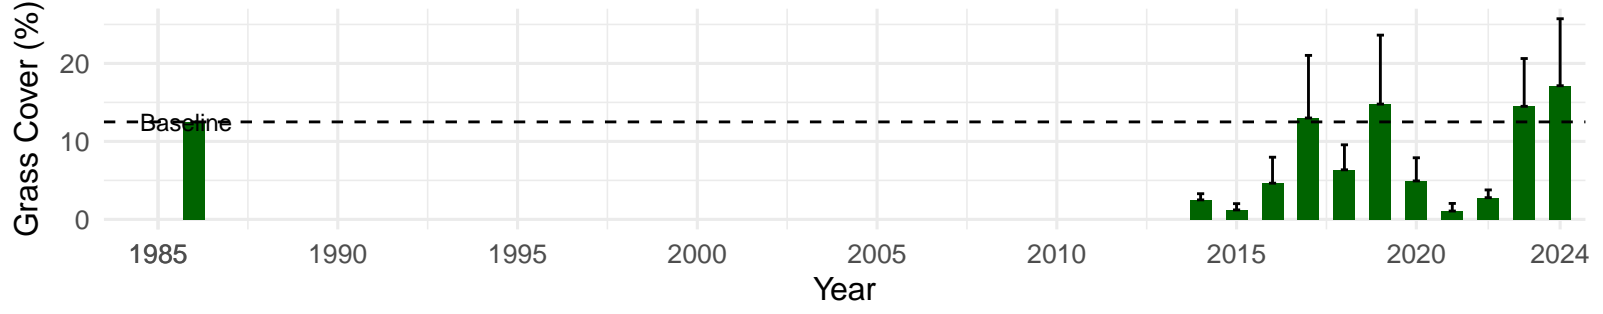

FSP015 – Wellfield – Holland Type: Alkali Meadow – Green

Book Type: C – NRCS Ecological Site: Saline Bottom