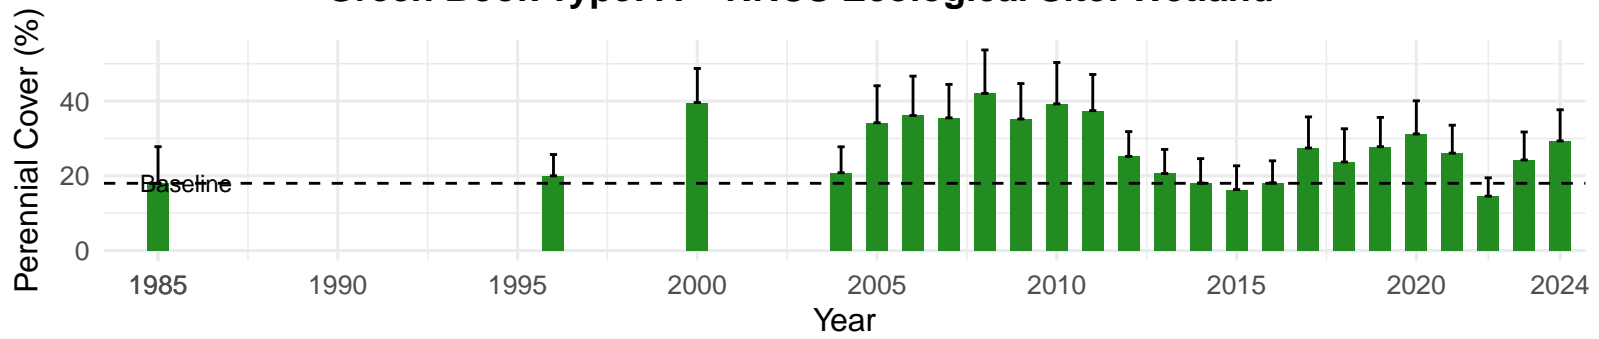

MAN042 – Wellfield – Holland Type: Rabbitbrush Scrub – Green Book Type: A – NRCS Ecological Site: Wetland