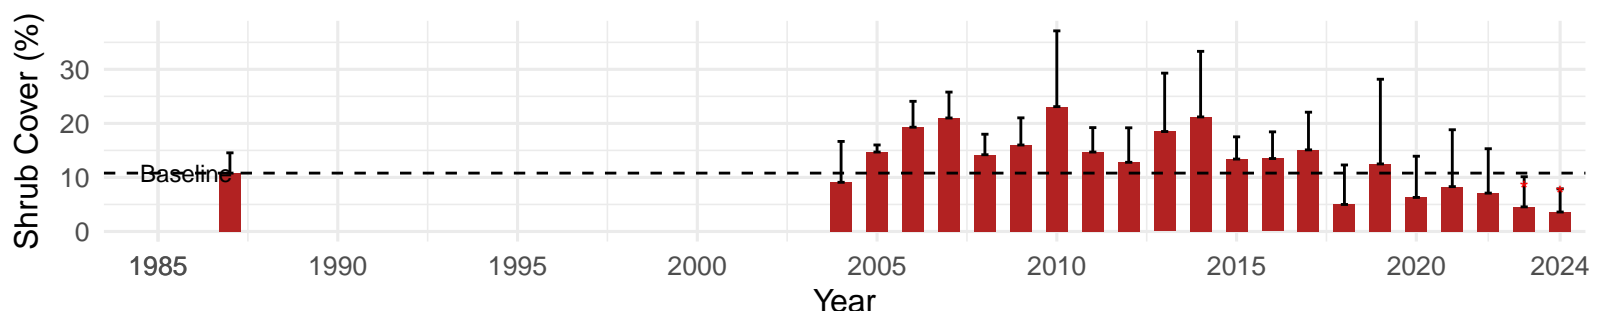

FSL129 – Control – Holland Type: Alkali Meadow – Green Book

Type: C – NRCS Ecological Site: Saline Bottom