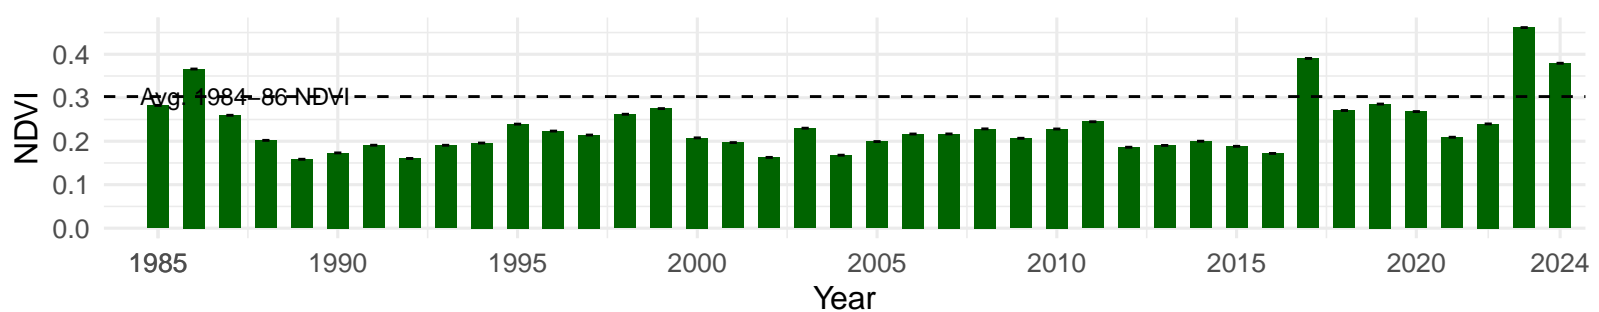

IND151 – Control – Holland Type: Alkali Meadow – Green Book

Type: C – NRCS Ecological Site: Saline Meadow