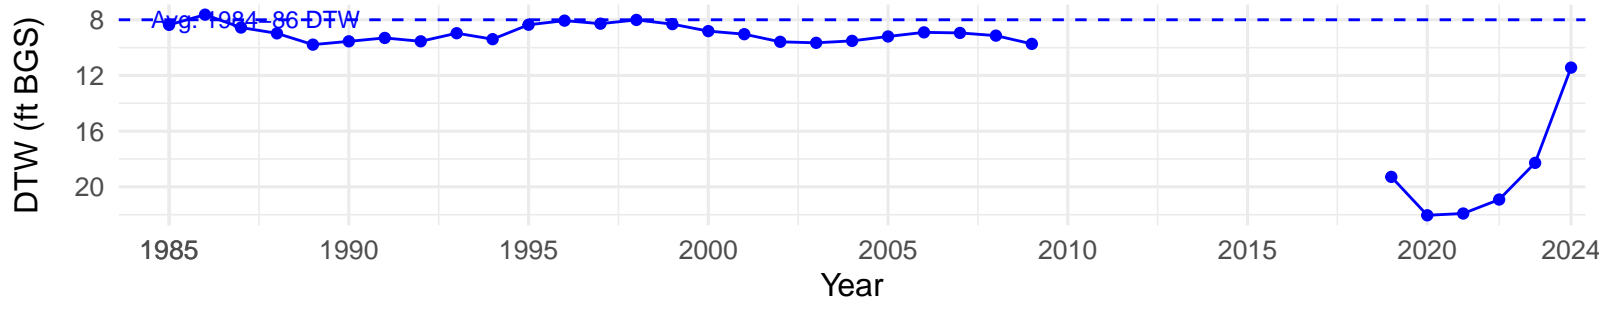

PLC220 – Control – Holland Type: Alkali Meadow – Green Book

Type: C – NRCS Ecological Site: NA