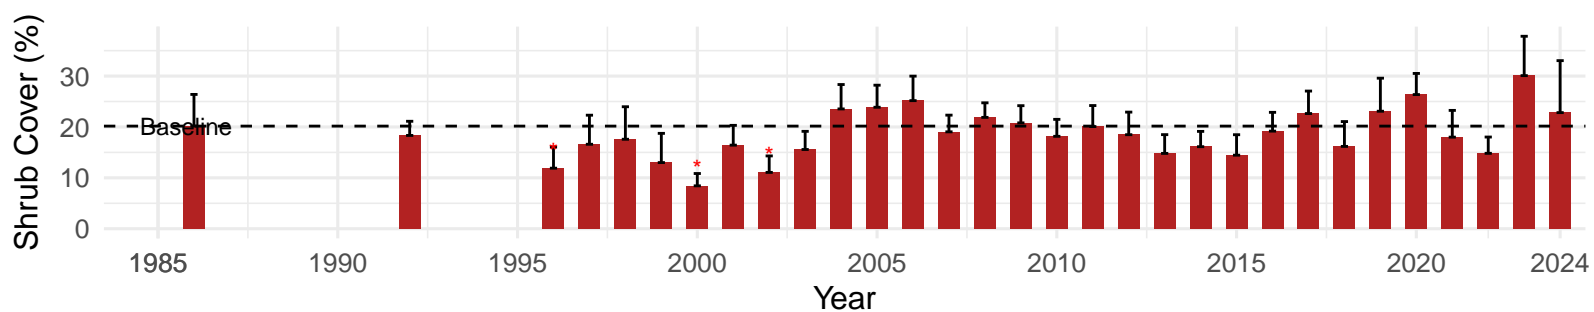

# BLK021 – Wellfield – Holland Type: Nevada Saltbush Scrub – Green Book Type: B – NRCS Ecological Site: Sodic Fan 5–8" P.Z.

**BLK024 – Wellfield – Holland Type: Nevada Saltbush Meadow –  
Green Book Type: C – NRCS Ecological Site: Sodic Fan 5–8"**  
**P.Z.**