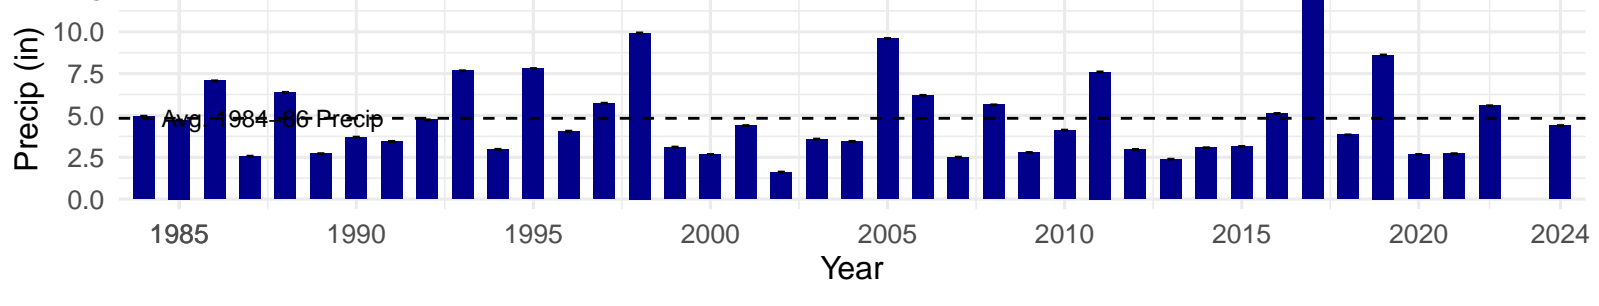

PLC220 – Control – Holland Type: Alkali Meadow – Green Book

Type: C – NRCS Ecological Site: NA