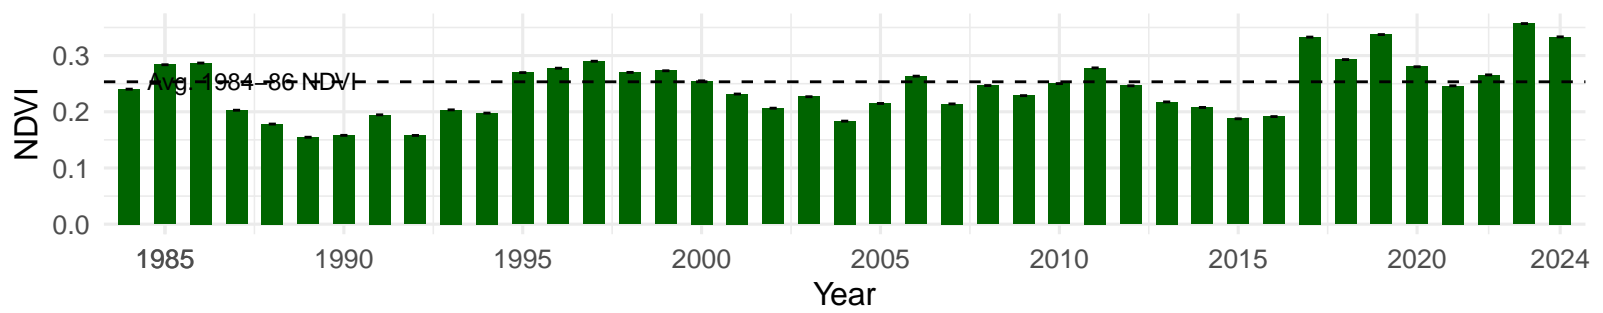

BGP154 – Wellfield – Holland Type: Nevada Saltbush Meadow – Green Book Type: C – NRCS Ecological Site: Saline Meadow