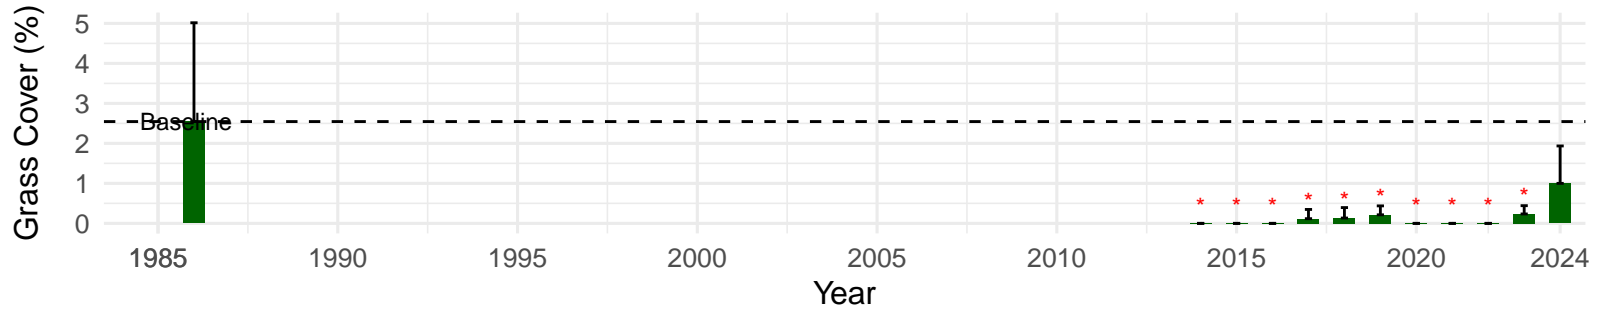

FSP020 – Wellfield – Holland Type: Nevada Saltbush Scrub – Green Book Type: B – NRCS Ecological Site: Saline Bottom