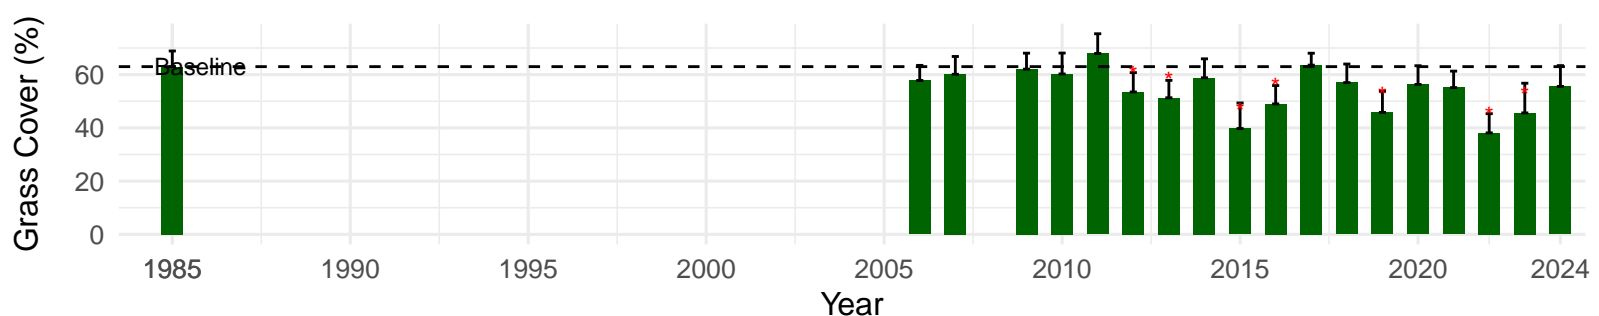

UNW031 – Control – Holland Type: Rush Sedge Meadow – Green

Book Type: E – NRCS Ecological Site: NA