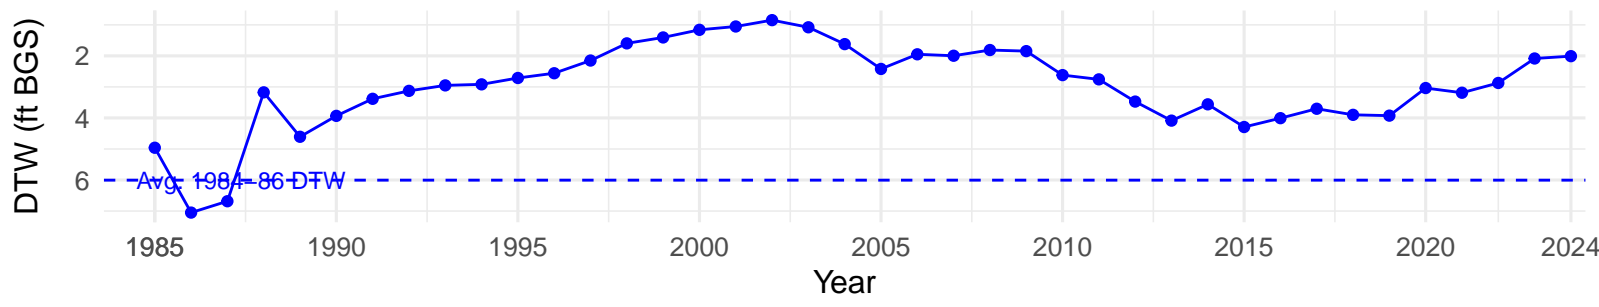

IND096 – Control – Holland Type: Nevada Saltbush Scrub – Green Book Type: B – NRCS Ecological Site: Sodic Fan 5–8" P.Z.