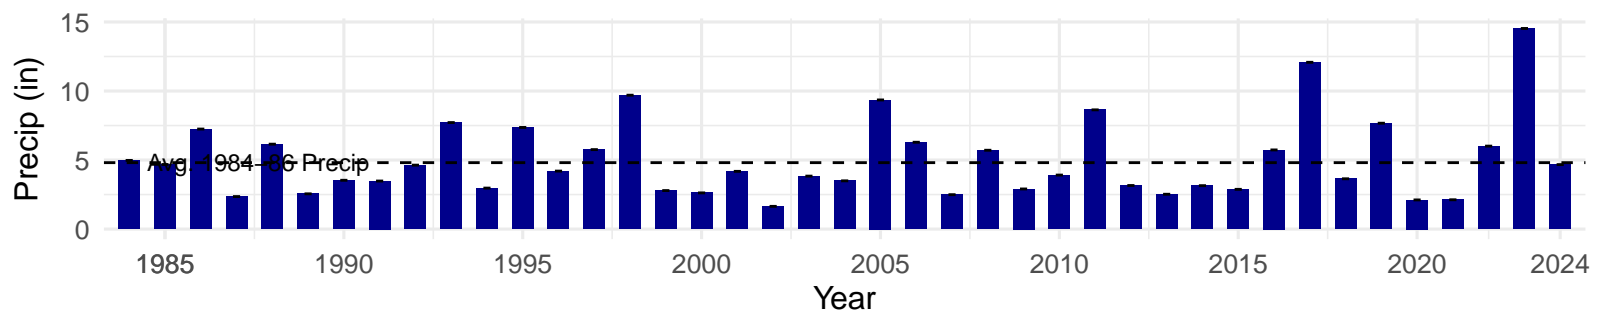

FSL065 – Wellfield – Holland Type: Alkali Meadow – Green

Book Type: A – NRCS Ecological Site: Saline Bottom