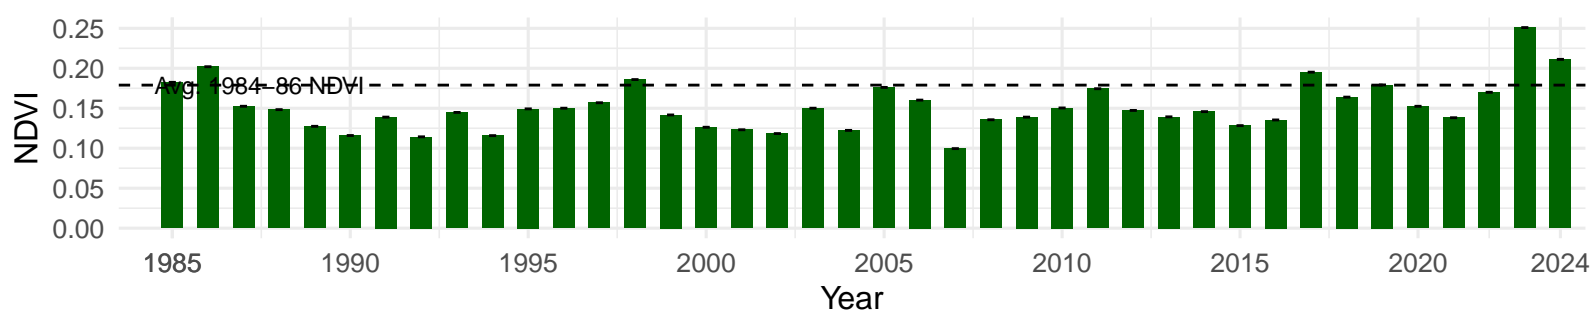

BLK095 – Wellfield – Holland Type: Alkali Meadow – Green

Book Type: A – NRCS Ecological Site: Saline Meadow