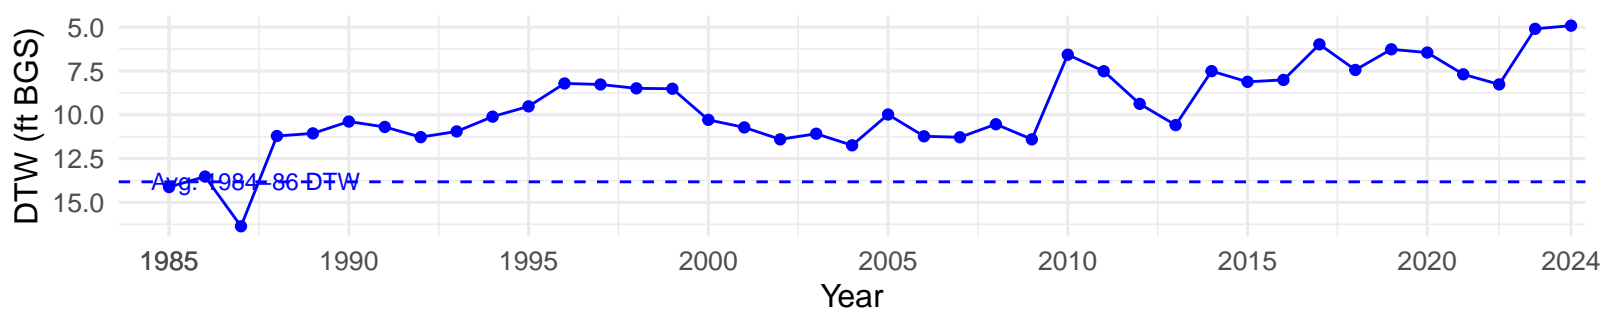

PLC136 – Control – Holland Type: Alkali Meadow – Green Book

Type: A – NRCS Ecological Site: NA