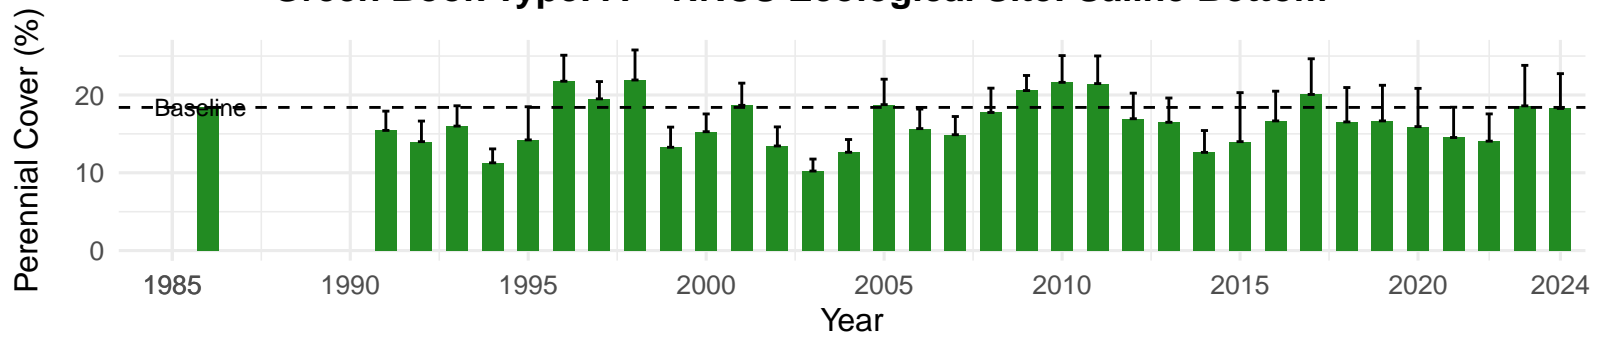

BLK069 – Wellfield – Holland Type: Desert Sink Scrub – Green Book Type: A – NRCS Ecological Site: Saline Bottom