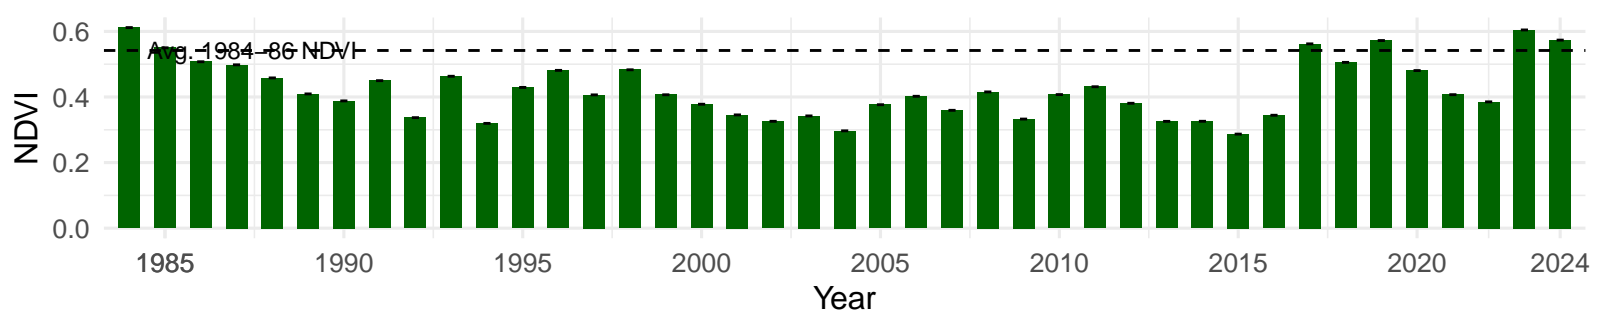

FSL158 – Control – Holland Type: Rush Sedge Meadow – Green

Book Type: E – NRCS Ecological Site: