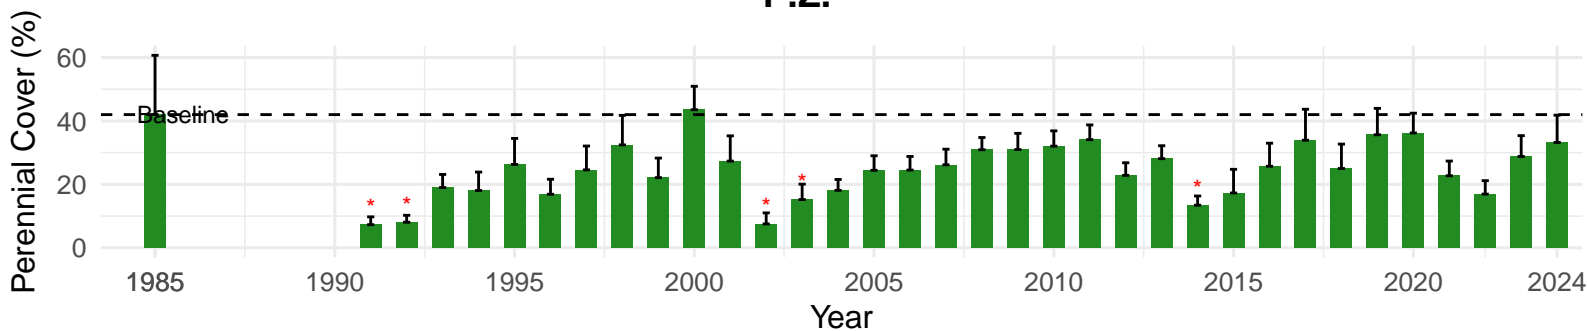

**MAN037 – Wellfield – Holland Type: Nevada Saltbush Scrub –
Green Book Type: B – NRCS Ecological Site: Sodic Fan 5–8"**
P.Z.