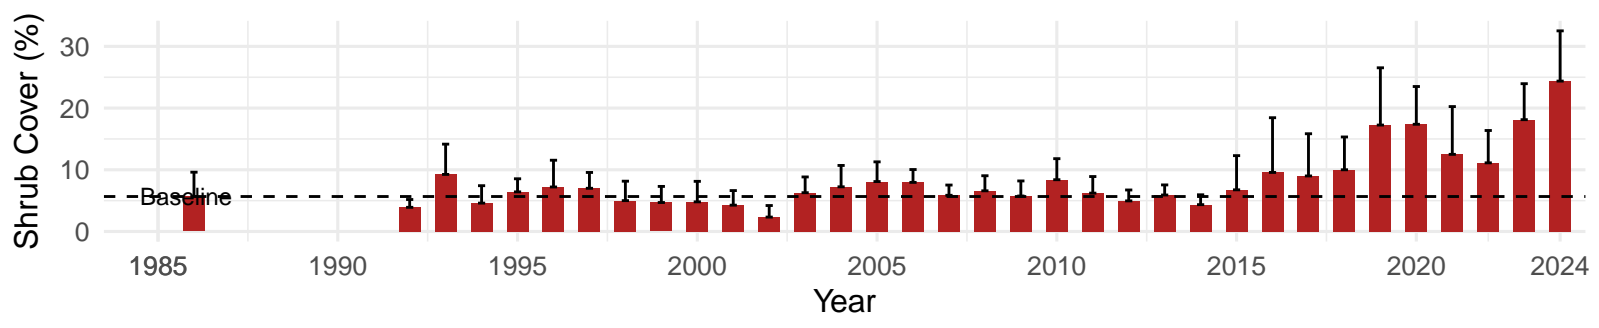

BLK033 – Wellfield – Holland Type: Alkali Meadow – Green
Book Type: C – NRCS Ecological Site: Sodic Fan 5–8" P.Z.