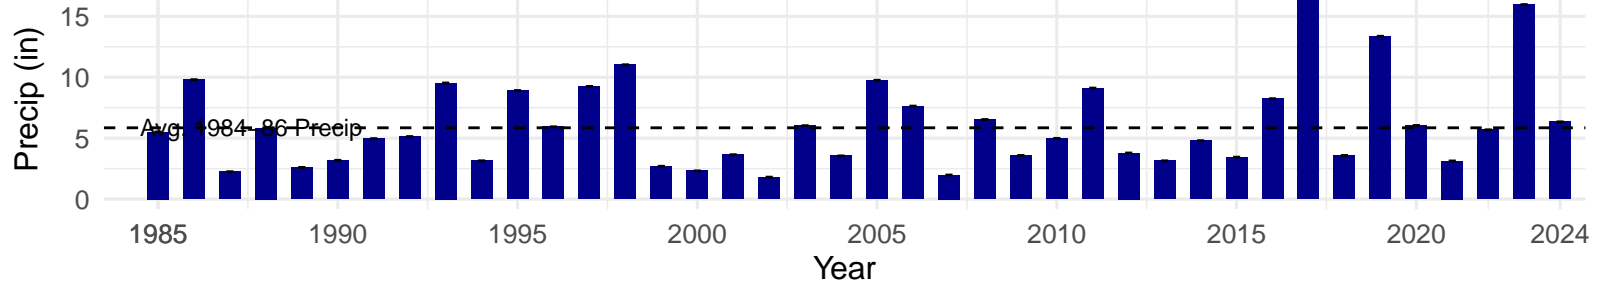

IND231 – Wellfield – Holland Type: Nevada Saltbush Scrub – Green Book Type: A – NRCS Ecological Site: Wetland