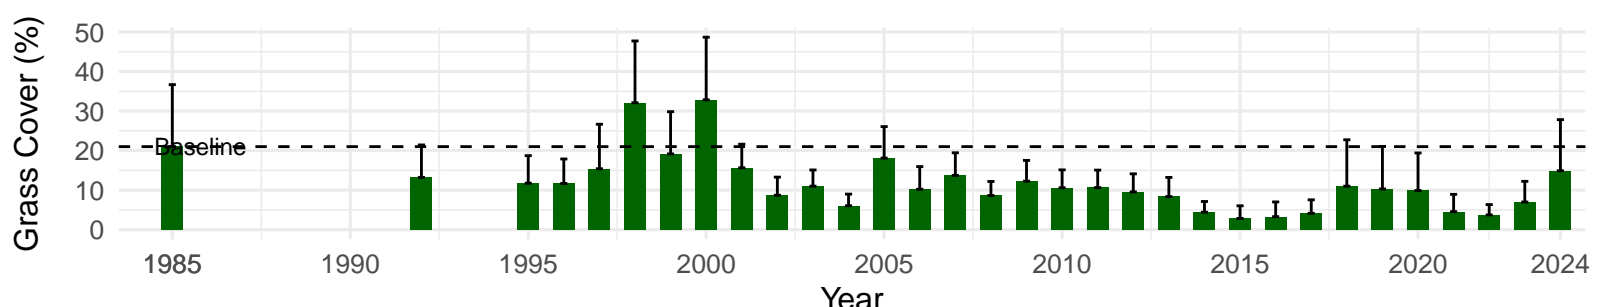

LNP045 – Wellfield – Holland Type: Nevada Saltbush Meadow – Green Book Type: C – NRCS Ecological Site: Sodict Fan 5–8" P.Z.