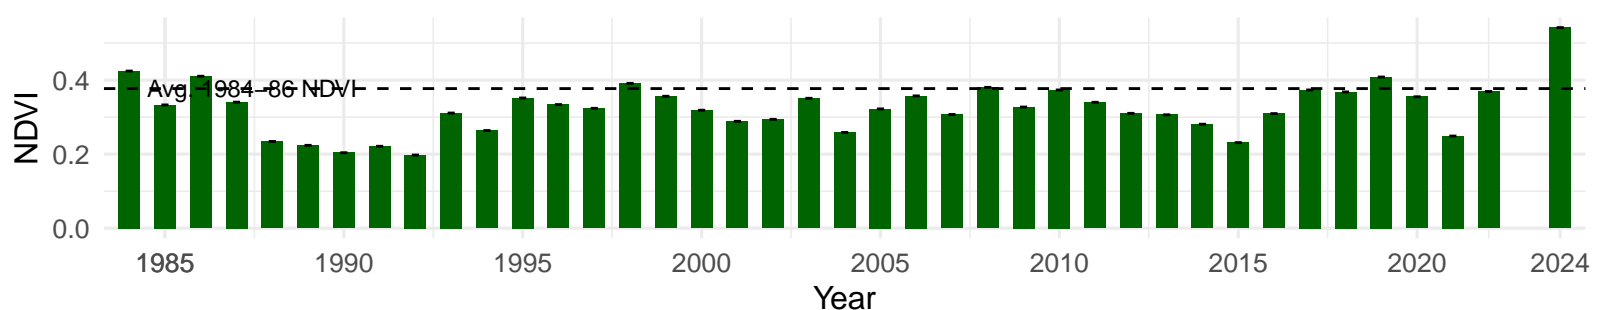

BLK008 – Wellfield – Holland Type: Alkali Meadow – Green

Book Type: C – NRCS Ecological Site: NA