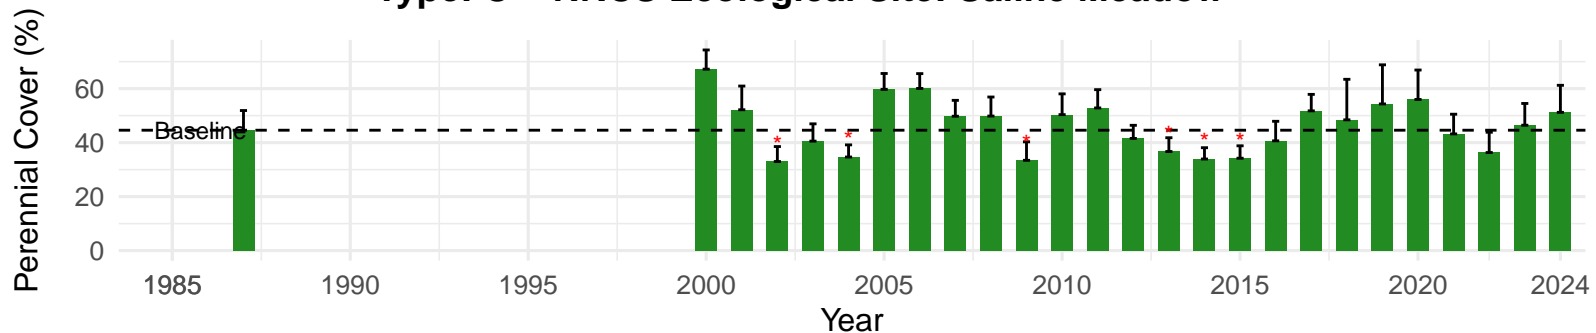

BIS055 – Control – Holland Type: Alkali Meadow – Green Book

Type: C – NRCS Ecological Site: Saline Meadow