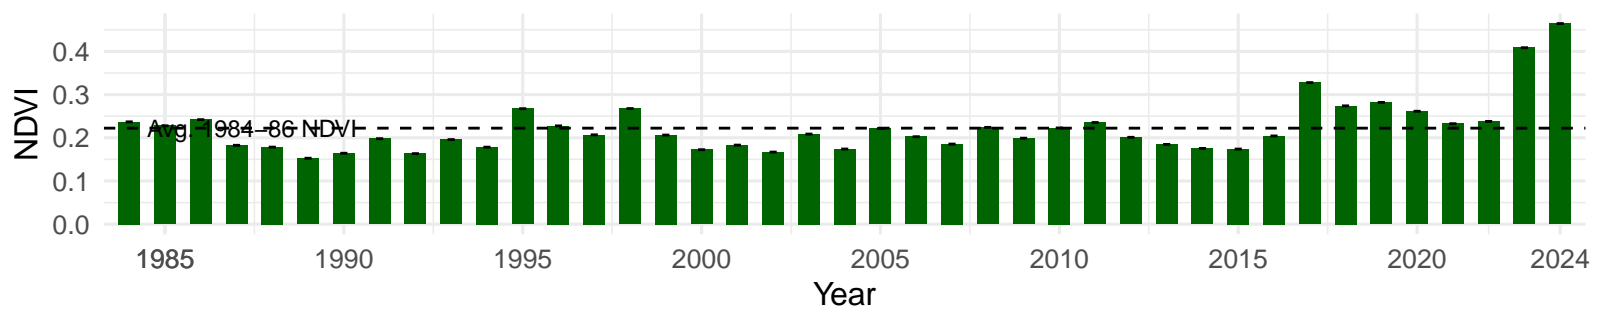

PLC088 – Control – Holland Type: Alkali Meadow – Green Book

Type: C – NRCS Ecological Site: Saline Meadow