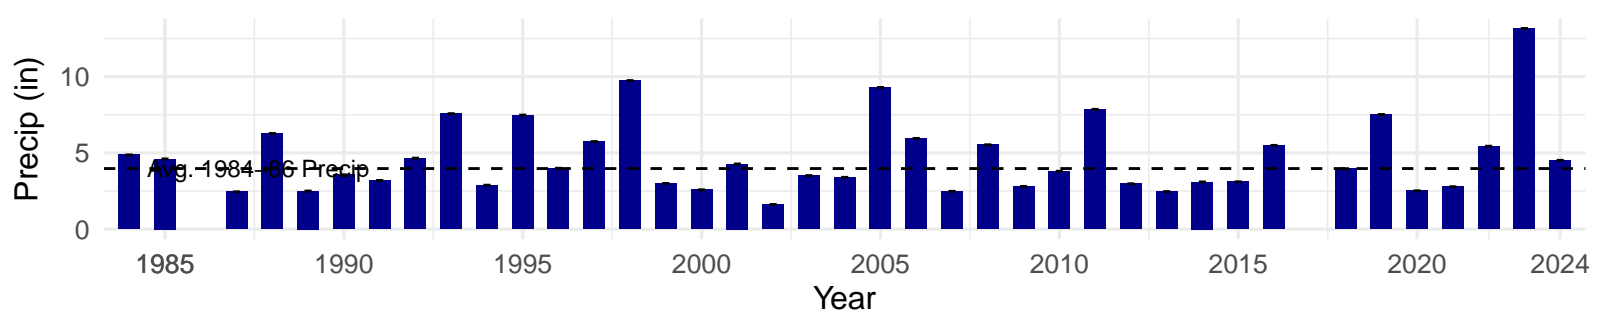

LAW072 – Wellfield – Holland Type: Alkali Meadow – Green

Book Type: C – NRCS Ecological Site: Saline Bottom