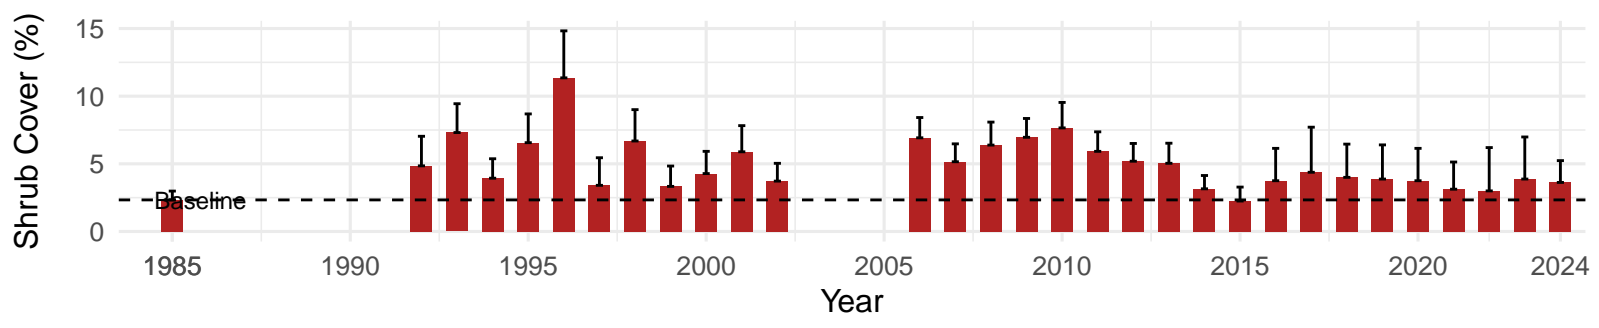

IND119 – Control – Holland Type: Alkali Meadow – Green Book Type: C – NRCS Ecological Site: Sandy Terrace 5–8" P.Z.