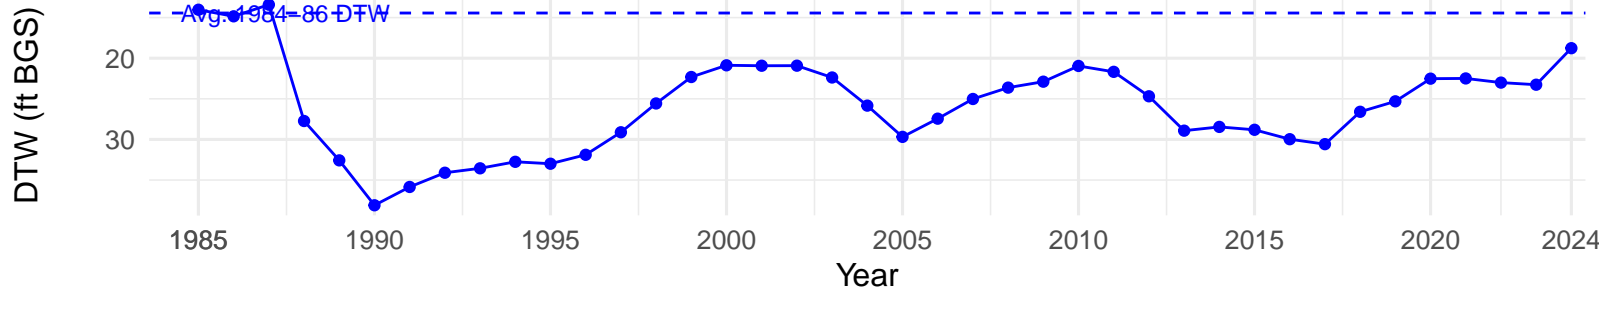

IND133 – Wellfield – Holland Type: Nevada Saltbush Scrub – Green Book Type: A – NRCS Ecological Site: Wetland