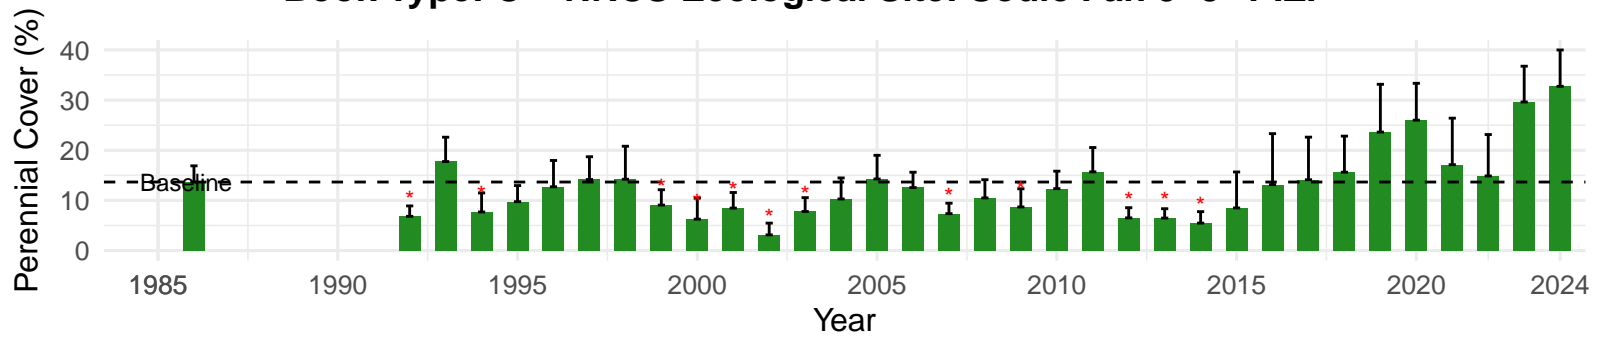

BLK033 – Wellfield – Holland Type: Alkali Meadow – Green
Book Type: C – NRCS Ecological Site: Sodic Fan 5–8" P.Z.