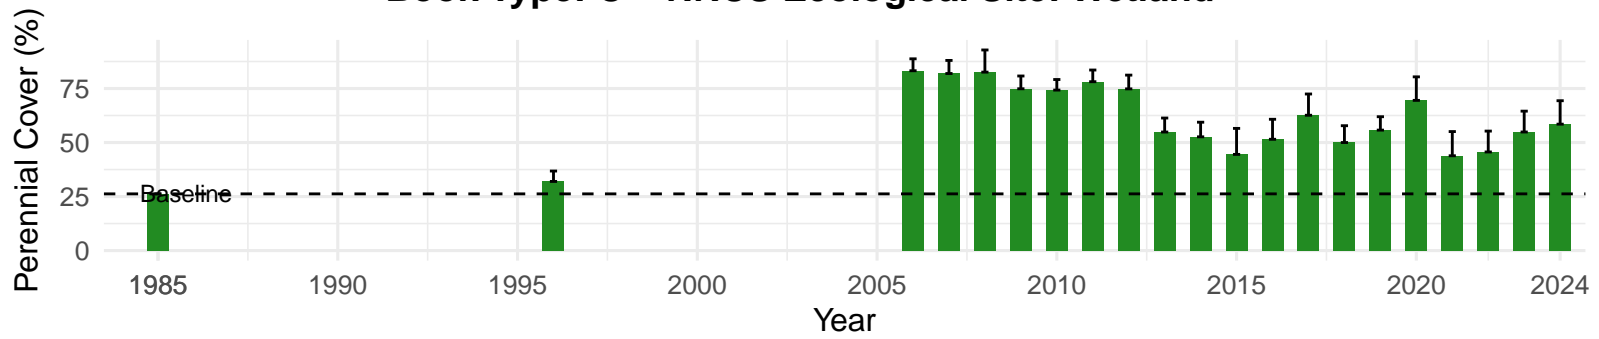

IND205 – Wellfield – Holland Type: Alkali Meadow – Green

Book Type: C – NRCS Ecological Site: Wetland