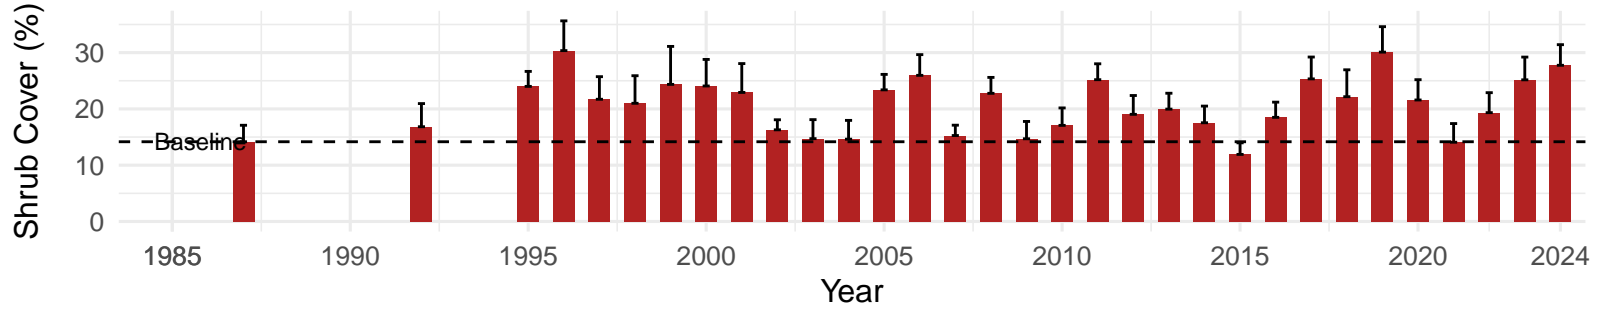

PLC072 – Control – Holland Type: Rabbitbrush Scrub – Green

Book Type: B – NRCS Ecological Site: Loamy 5–8" P.Z.