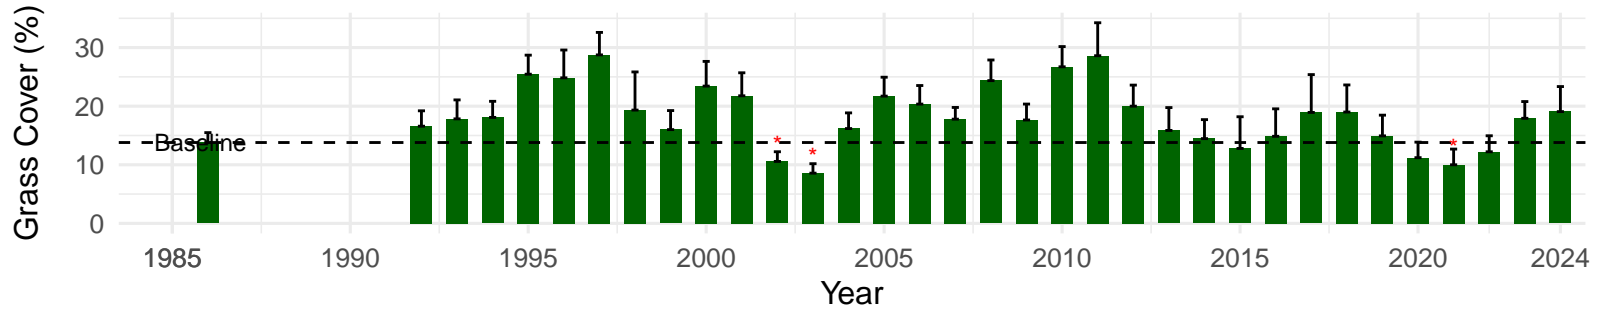

BGP031 – Control – Holland Type: Alkali Meadow – Green Book

Type: C – NRCS Ecological Site: Saline Meadow