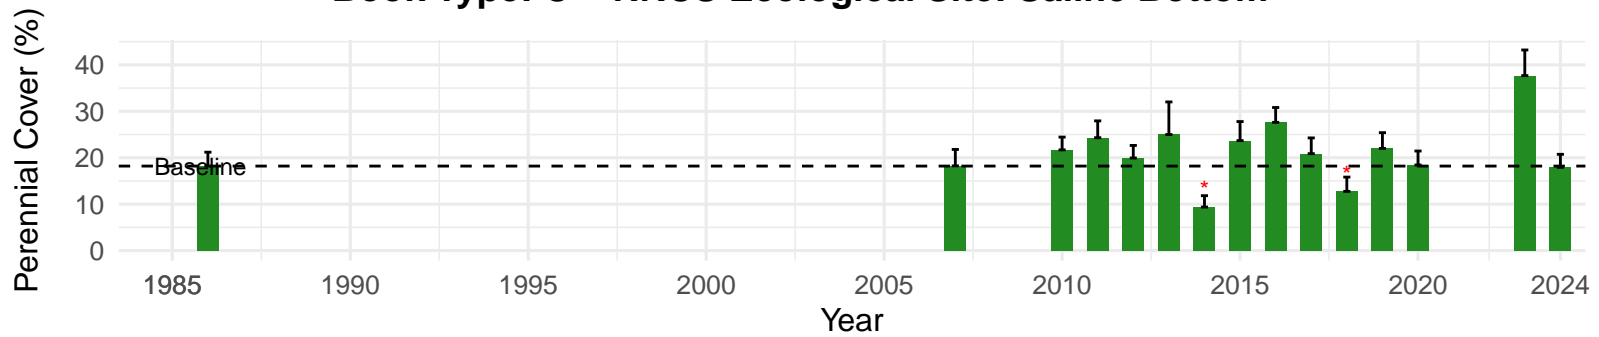

BLK093 – Wellfield – Holland Type: Alkali Meadow – Green

Book Type: C – NRCS Ecological Site: Saline Bottom