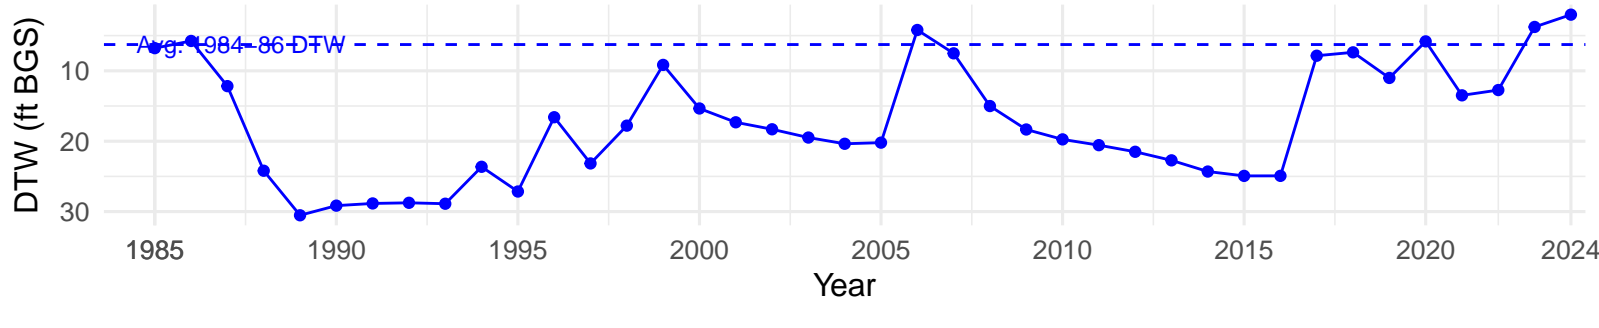

LAW070 – Wellfield – Holland Type: Rush Sedge Meadow – Green Book Type: E – NRCS Ecological Site: Sodic Terrace