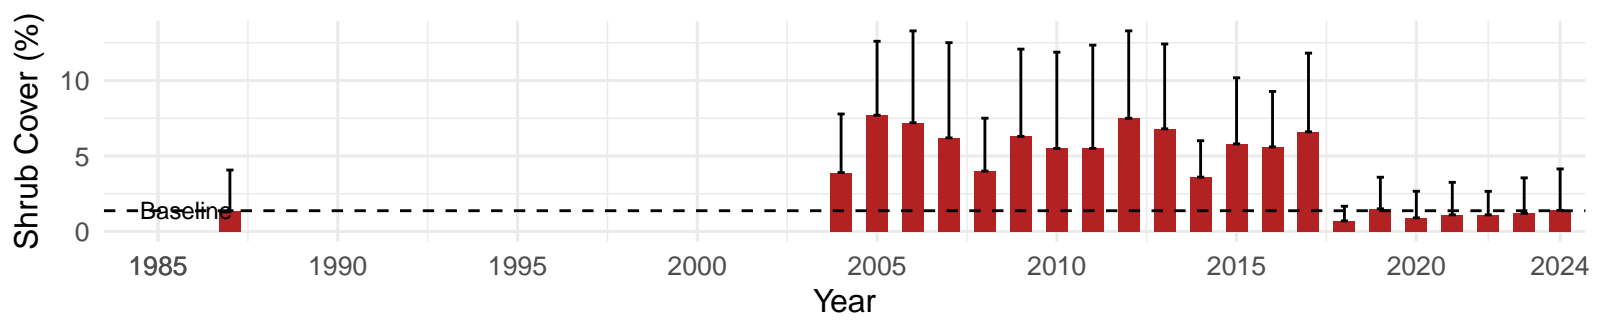

FSL138 – Control – Holland Type: Rush Sedge Meadow – Green

Book Type: E – NRCS Ecological Site: Moist Floodplain