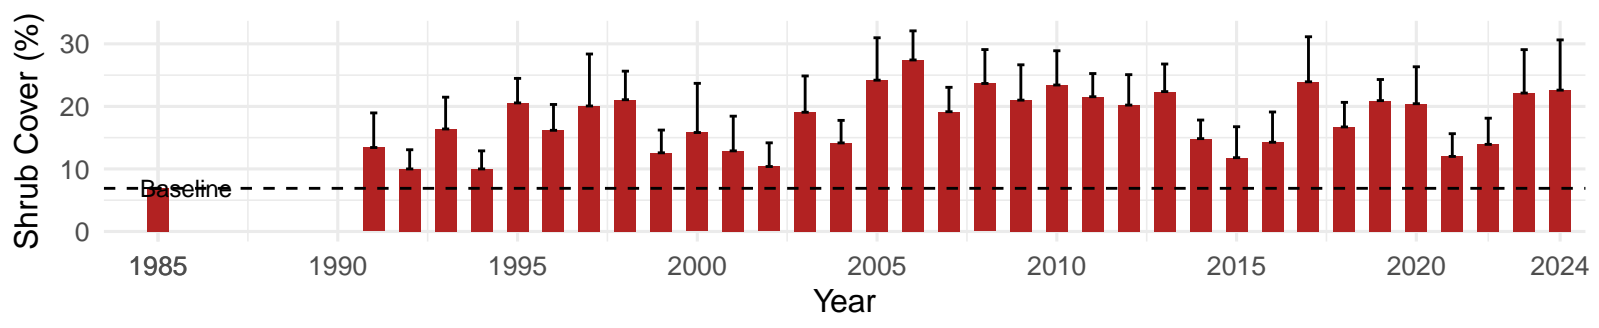

IND106 – Wellfield – Holland Type: Nevada Saltbush Scrub – Green Book Type: A – NRCS Ecological Site: Wetland