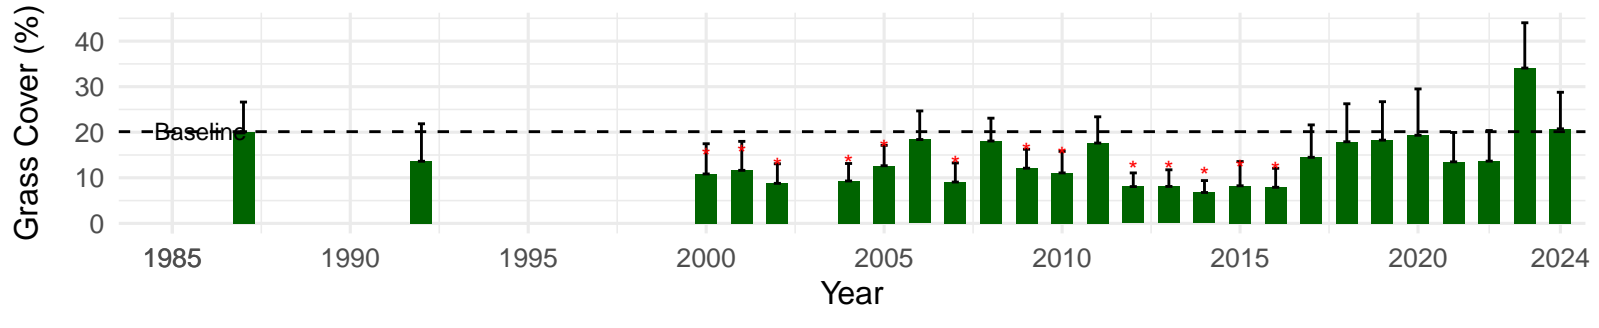

BIS085 – Wellfield – Holland Type: Rabbitbrush Meadow – Green Book Type: C – NRCS Ecological Site: Saline Meadow