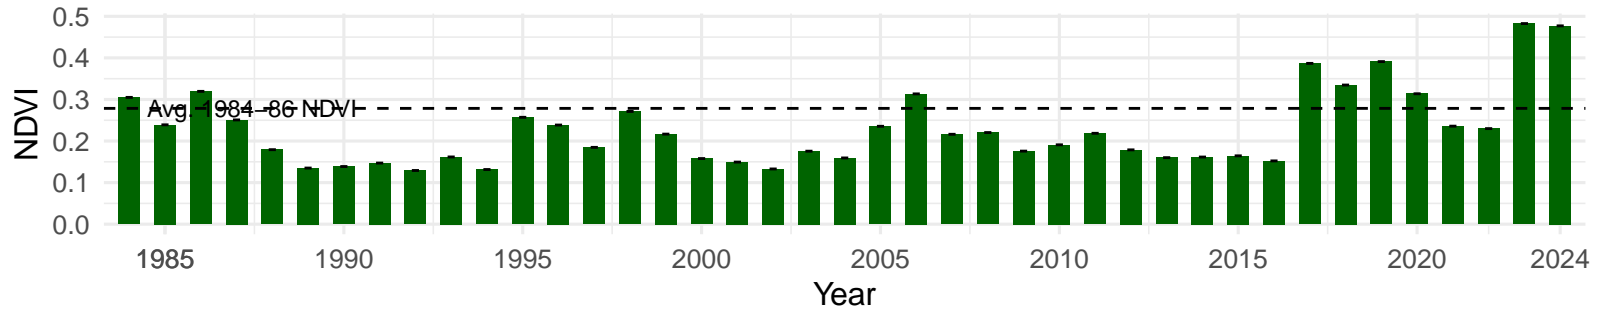

LAW120 – Wellfield – Holland Type: Alkali Meadow – Green

Book Type: C – NRCS Ecological Site: Saline Bottom