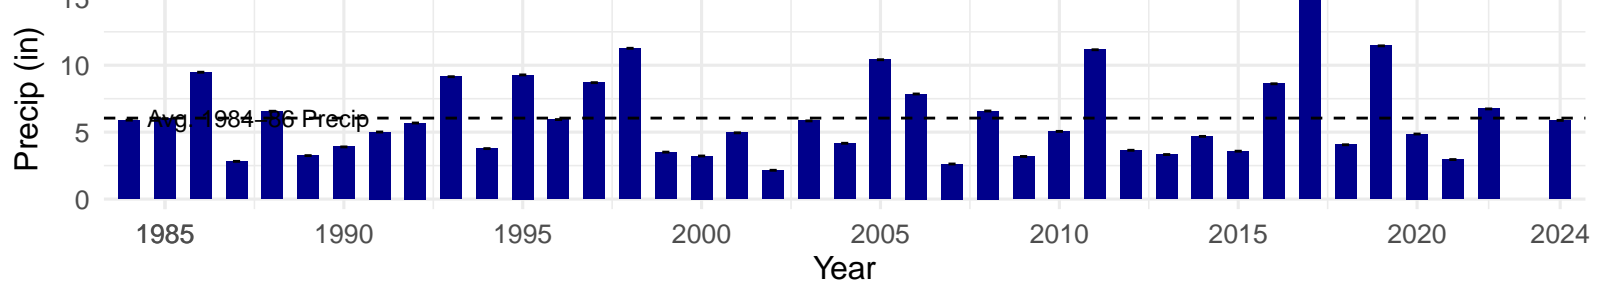

BLK006 – Wellfield – Holland Type: Desert Sink Scrub – Green Book Type: A – NRCS Ecological Site: NA