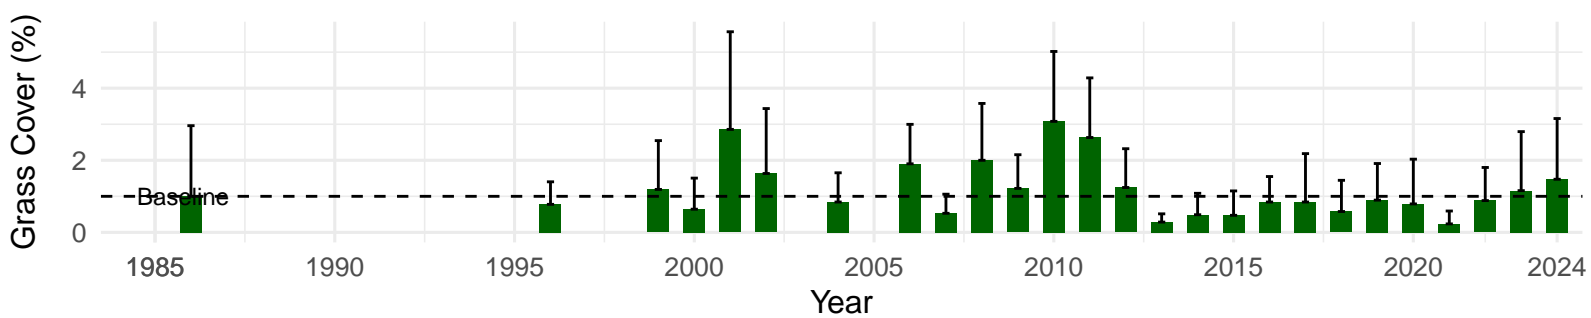

BLK002 – Wellfield – Holland Type: Rabbitbrush Scrub – Green Book Type: B – NRCS Ecological Site: Loamy 5–8" P.Z.