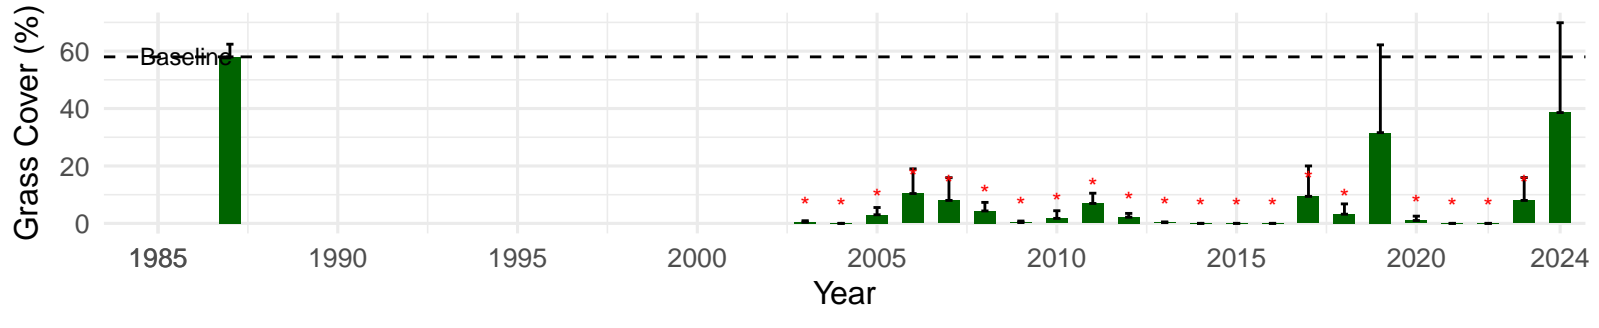

LAW070 – Wellfield – Holland Type: Rush Sedge Meadow – Green Book Type: E – NRCS Ecological Site: Sodic Terrace