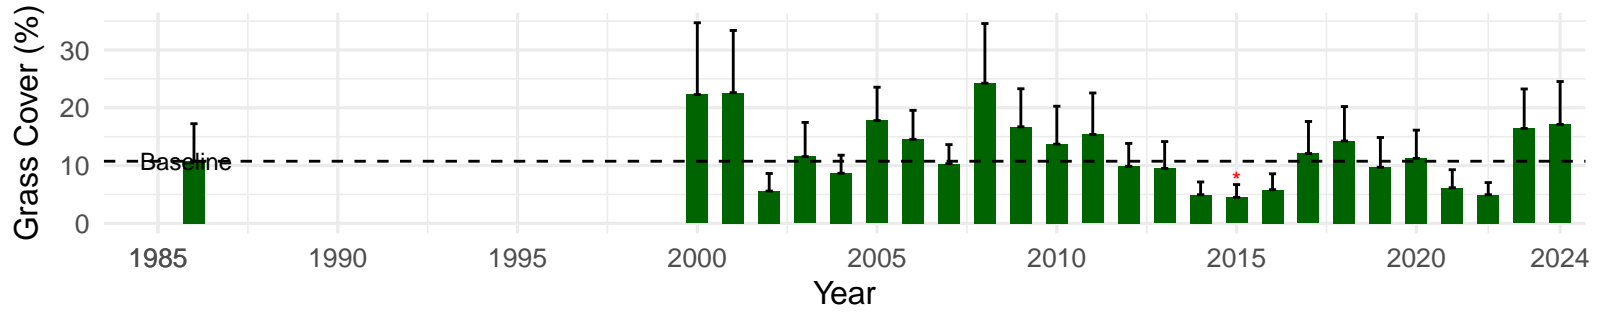

TIN030 – Wellfield – Holland Type: Alkali Meadow – Green

Book Type: C – NRCS Ecological Site: Loamy 5–8" P.Z.