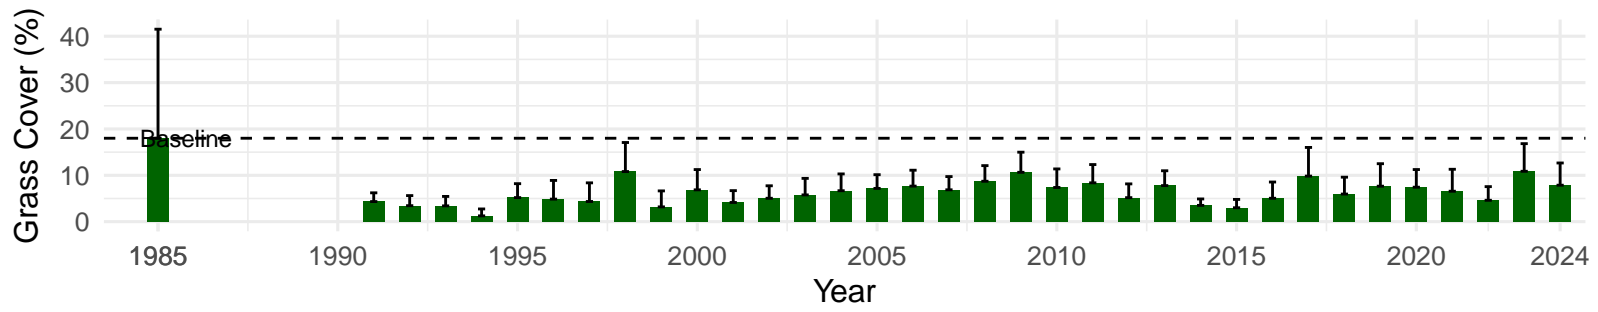

**IND139 – Wellfield – Holland Type: Nevada Saltbush Meadow –
Green Book Type: C – NRCS Ecological Site: Sodict Fan 5–8"
P.Z.**