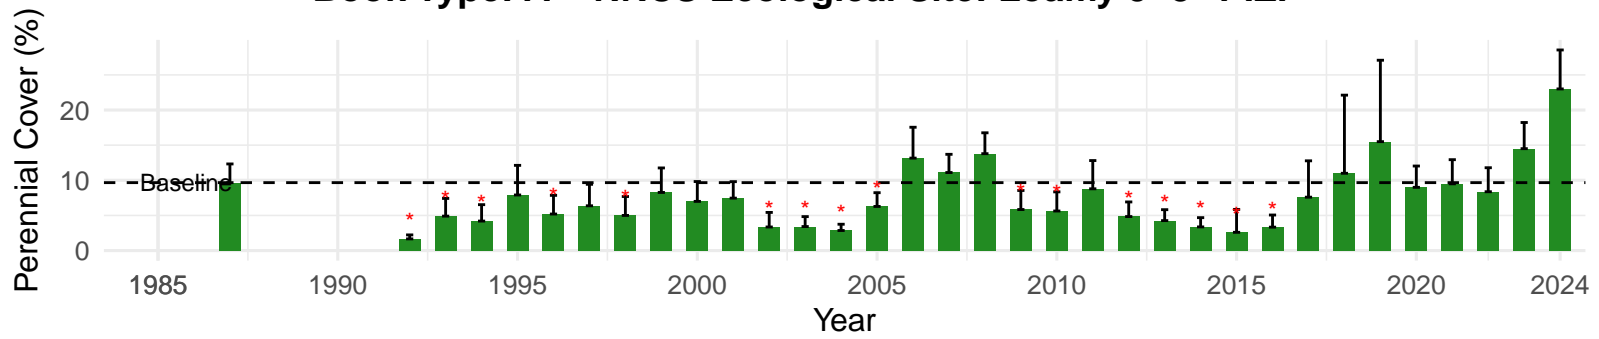

LAW065 – Wellfield – Holland Type: Alkali Meadow – Green

Book Type: A – NRCS Ecological Site: Loamy 5–8" P.Z.