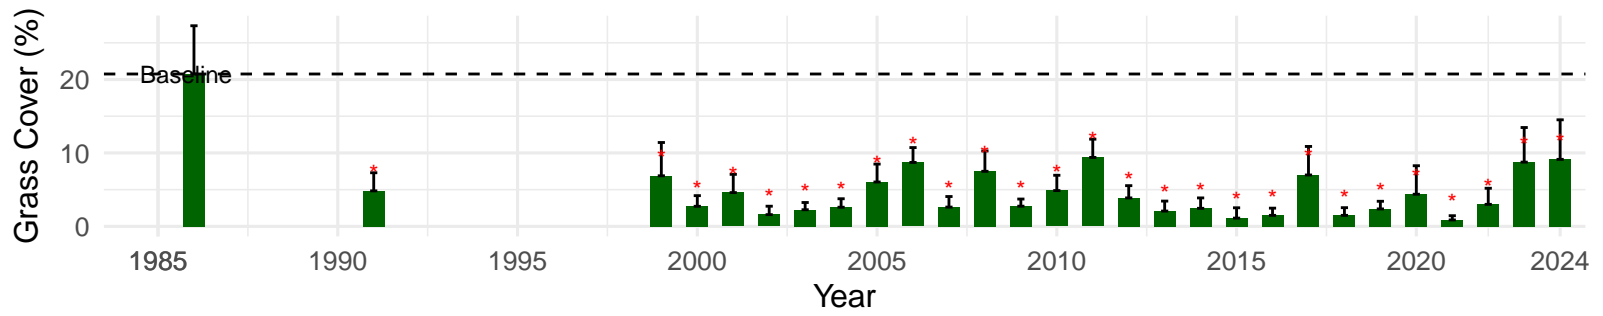

TIN064 – Wellfield – Holland Type: Alkali Meadow – Green

Book Type: C – NRCS Ecological Site: Saline Meadow