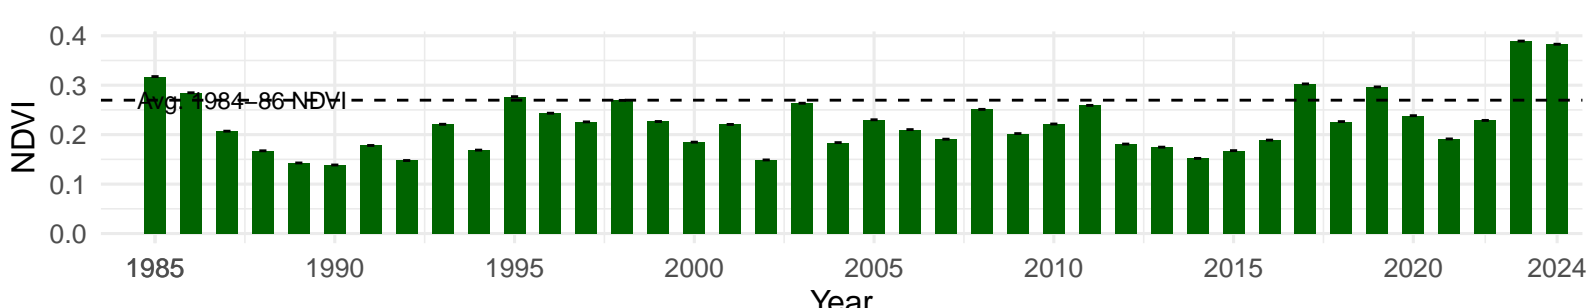

**MAN037 – Wellfield – Holland Type: Nevada Saltbush Scrub –
Green Book Type: B – NRCS Ecological Site: Sodic Fan 5–8"**
P.Z.