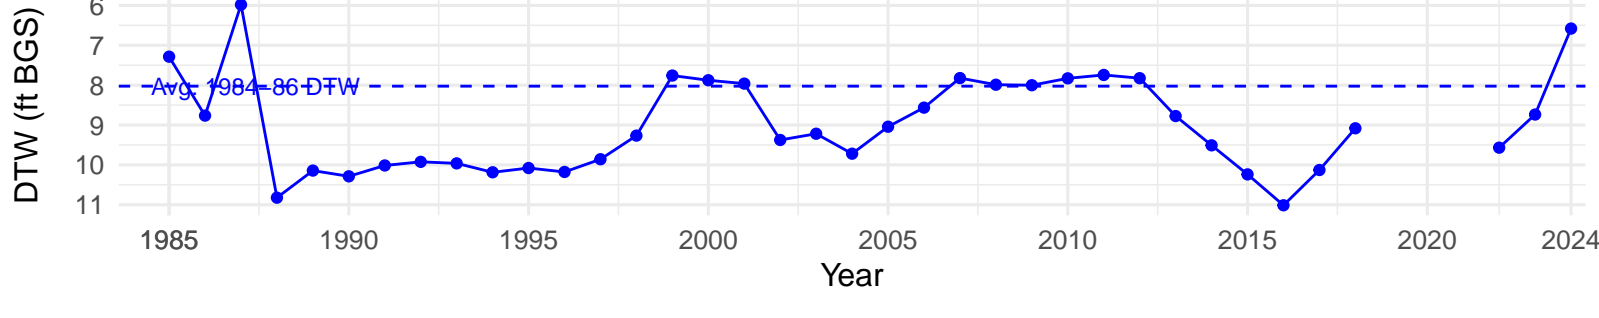

IND163 – Control – Holland Type: Alkali Meadow – Green Book Type: C – NRCS Ecological Site: Sandy Terrace 5–8" P.Z.