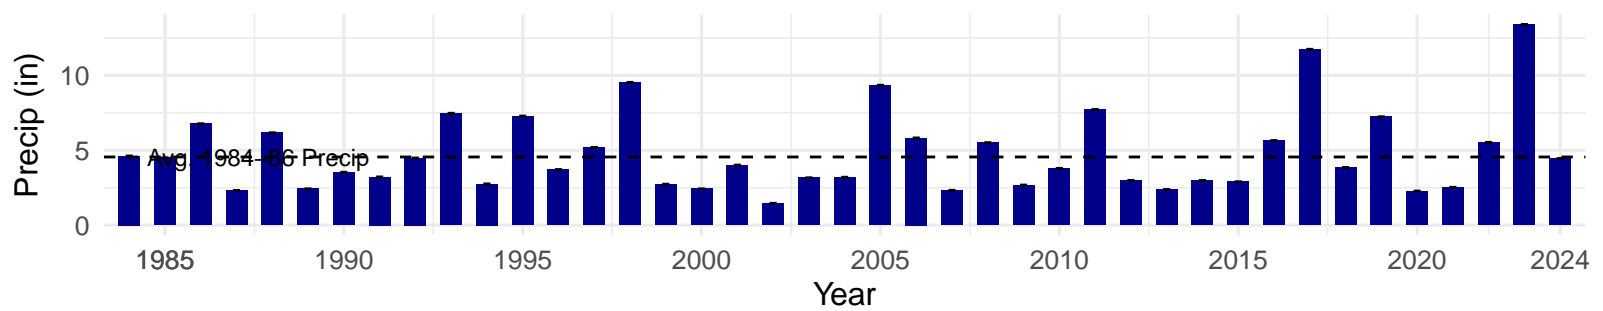

LAW120 – Wellfield – Holland Type: Alkali Meadow – Green

Book Type: C – NRCS Ecological Site: Saline Bottom