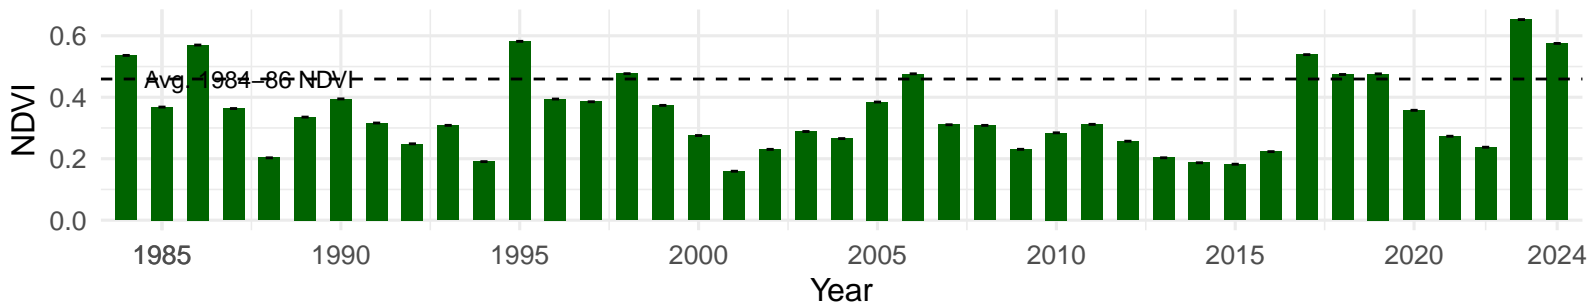

FSL126 – Control – Holland Type: Alkali Meadow – Green Book

Type: C – NRCS Ecological Site: Moist Floodplain