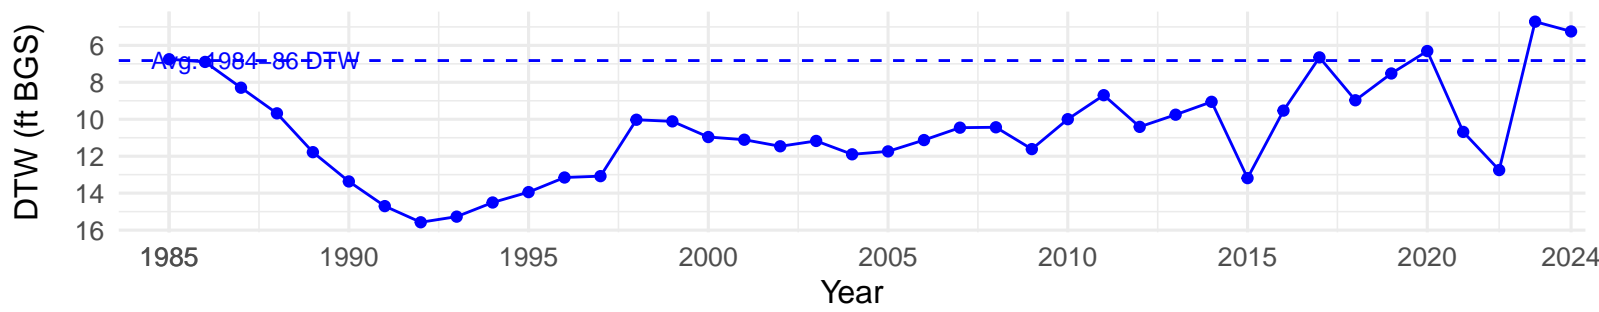

BLK093 – Wellfield – Holland Type: Alkali Meadow – Green

Book Type: C – NRCS Ecological Site: Saline Bottom