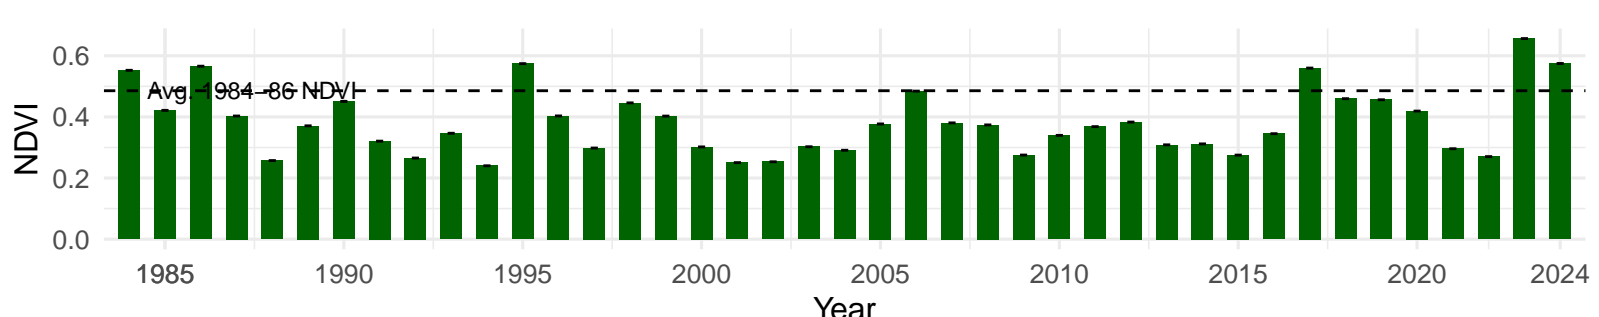

FSL124 – Wellfield – Holland Type: Alkali Meadow – Green

Book Type: C – NRCS Ecological Site: Moist Floodplain