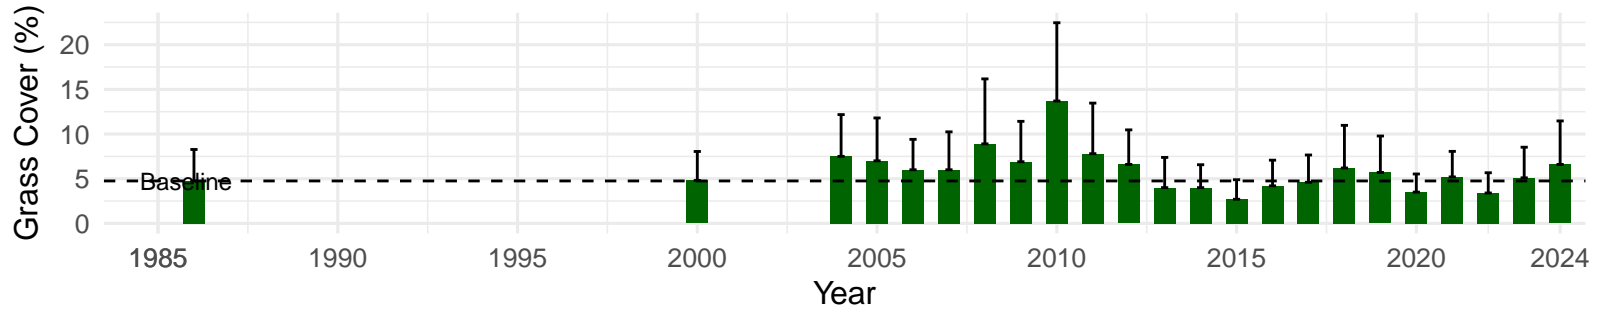

BLK011 – Wellfield – Holland Type: Alkali Meadow – Green
Book Type: C – NRCS Ecological Site: Sodic Fan 5–8" P.Z.