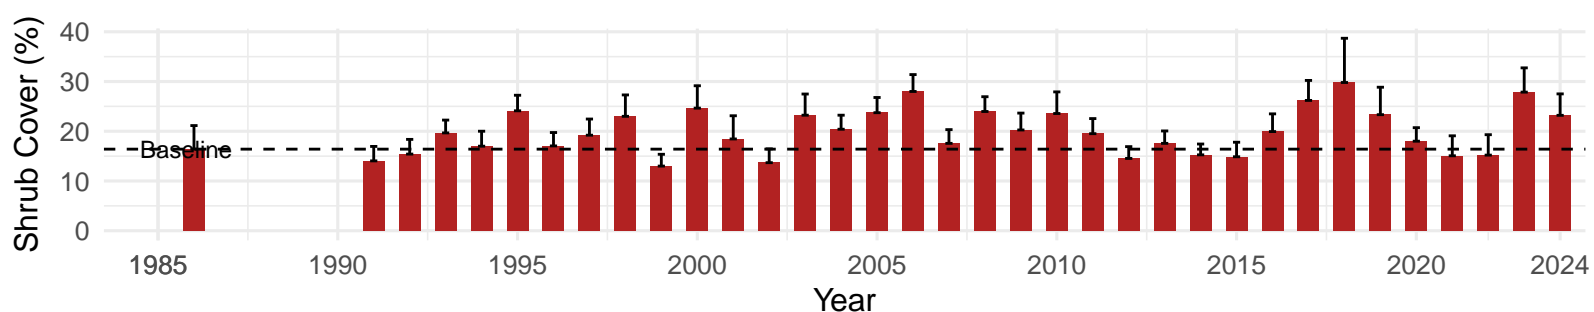

# BLK021 – Wellfield – Holland Type: Nevada Saltbush Scrub – Green Book Type: B – NRCS Ecological Site: Sodic Fan 5–8" P.Z.

**BLK024 – Wellfield – Holland Type: Nevada Saltbush Meadow –  
Green Book Type: C – NRCS Ecological Site: Sodic Fan 5–8"**  
**P.Z.**