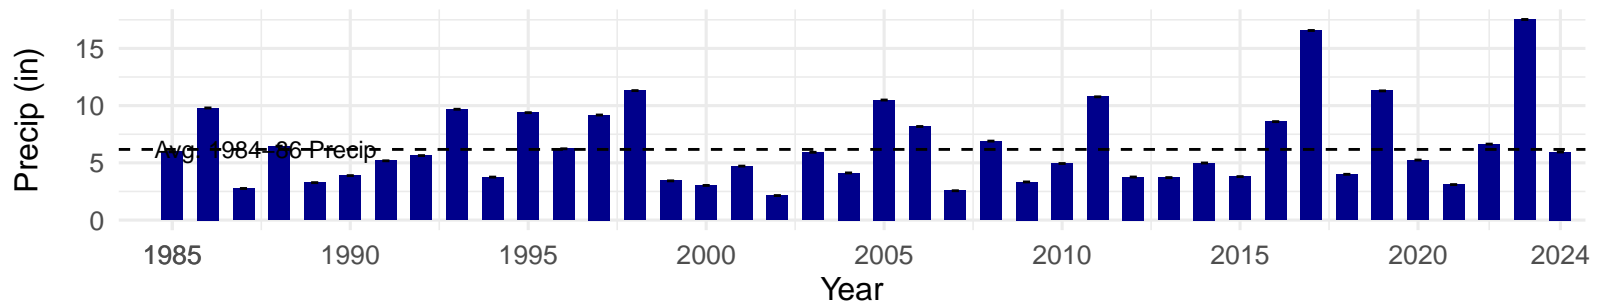

BLK069 – Wellfield – Holland Type: Desert Sink Scrub – Green Book Type: A – NRCS Ecological Site: Saline Bottom