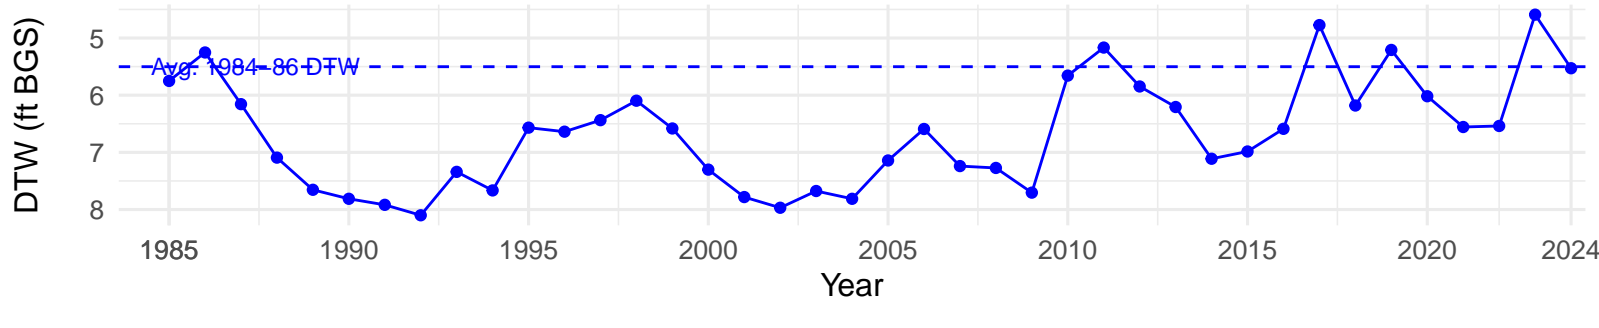

BGP047 – Control – Holland Type: Alkali Meadow – Green Book

Type: C – NRCS Ecological Site: Saline Bottom