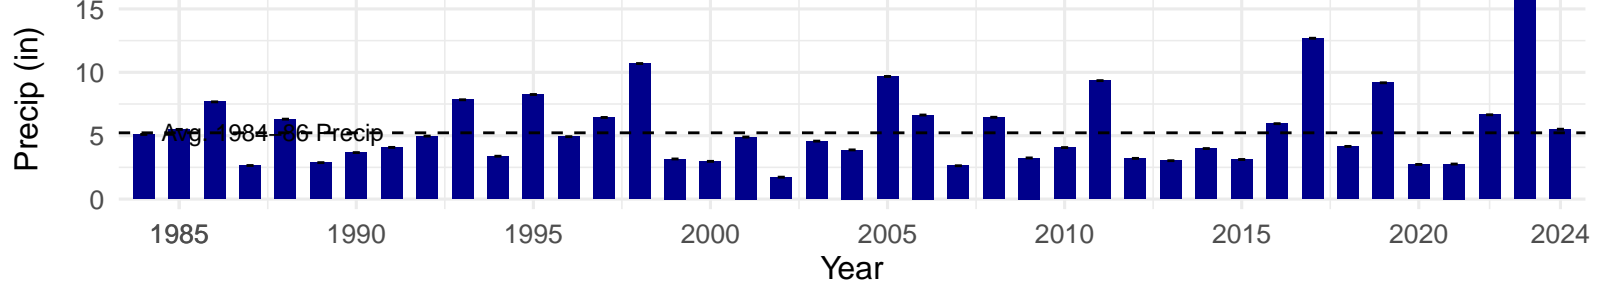

BGP047 – Control – Holland Type: Alkali Meadow – Green Book

Type: C – NRCS Ecological Site: Saline Bottom