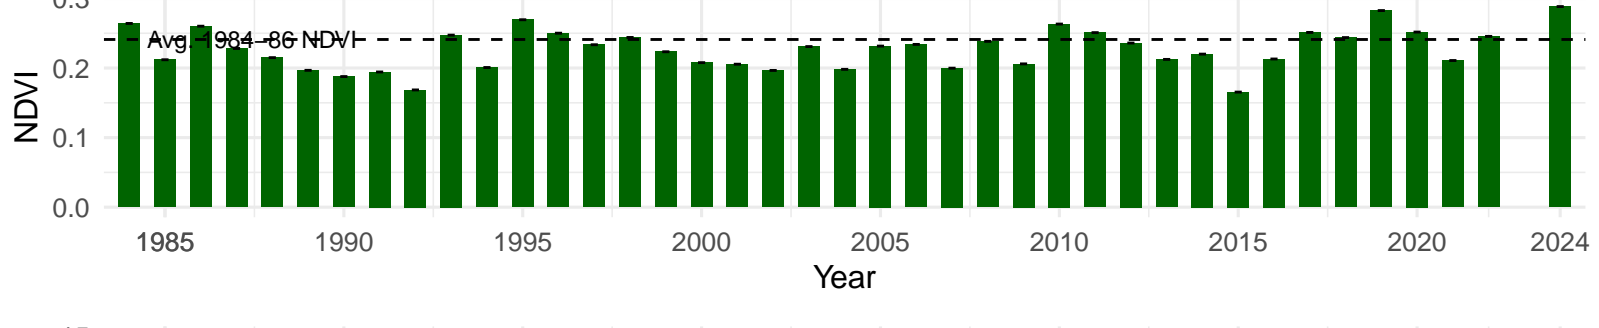

BLK006 – Wellfield – Holland Type: Desert Sink Scrub – Green Book Type: A – NRCS Ecological Site: NA