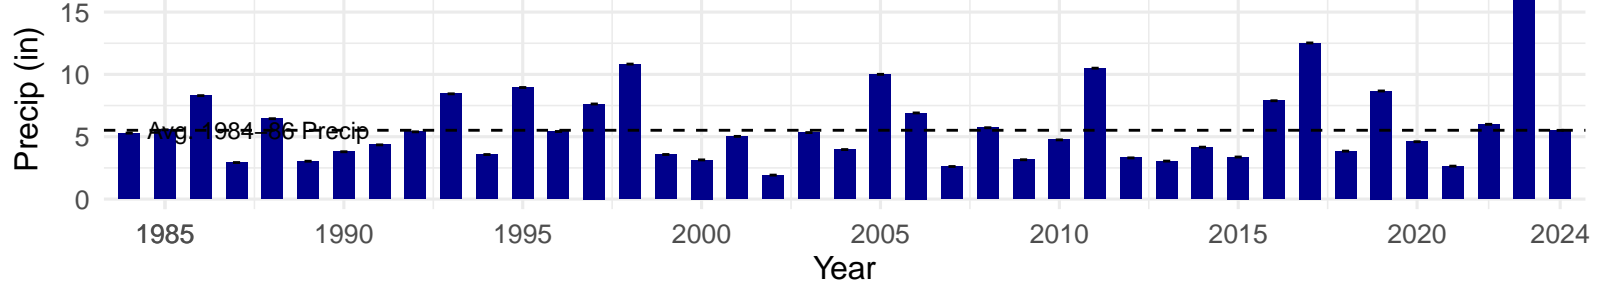

TIN053 – Wellfield – Holland Type: Alkali Meadow – Green

Book Type: A – NRCS Ecological Site: Moist Floodplain