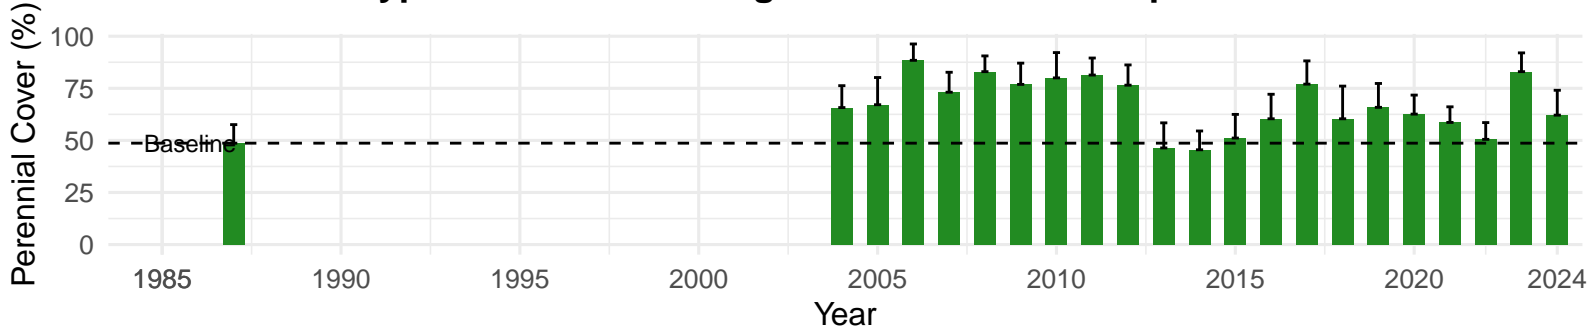

FSL128 – Control – Holland Type: Alkali Meadow – Green Book

Type: C – NRCS Ecological Site: Moist Floodplain