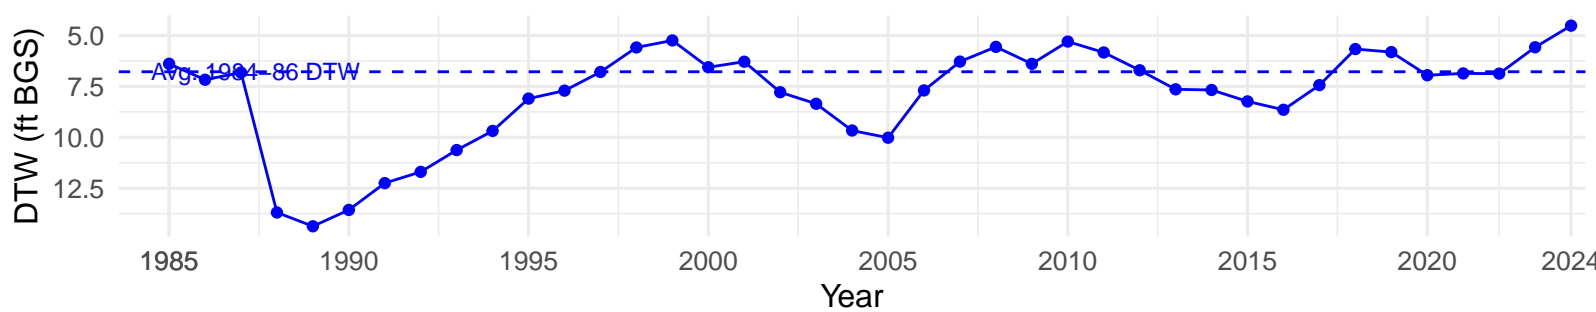

BLK142 – Wellfield – Holland Type: Alkali Meadow – Green

Book Type: C – NRCS Ecological Site: Sodic Flat