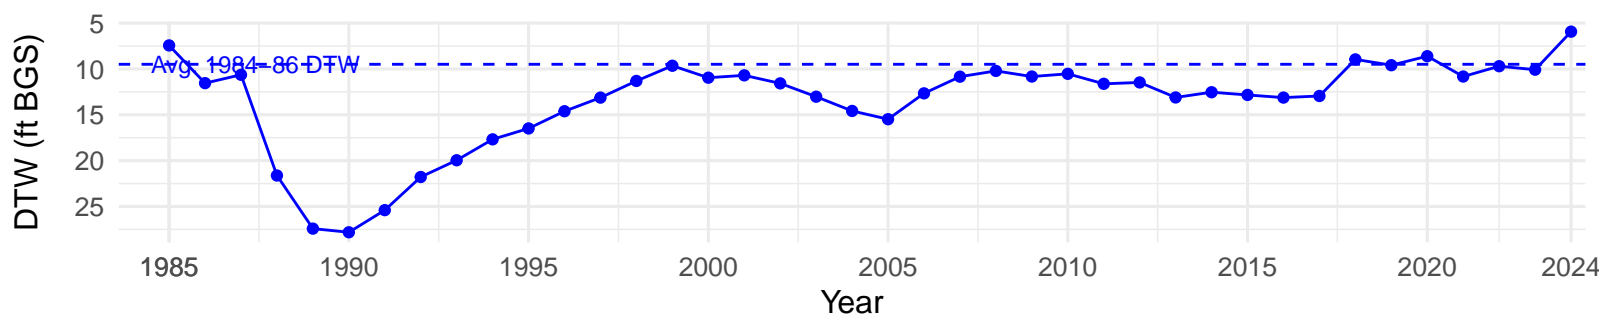

BLK009 – Wellfield – Holland Type: Alkali Meadow – Green

Book Type: C – NRCS Ecological Site: Saline Bottom