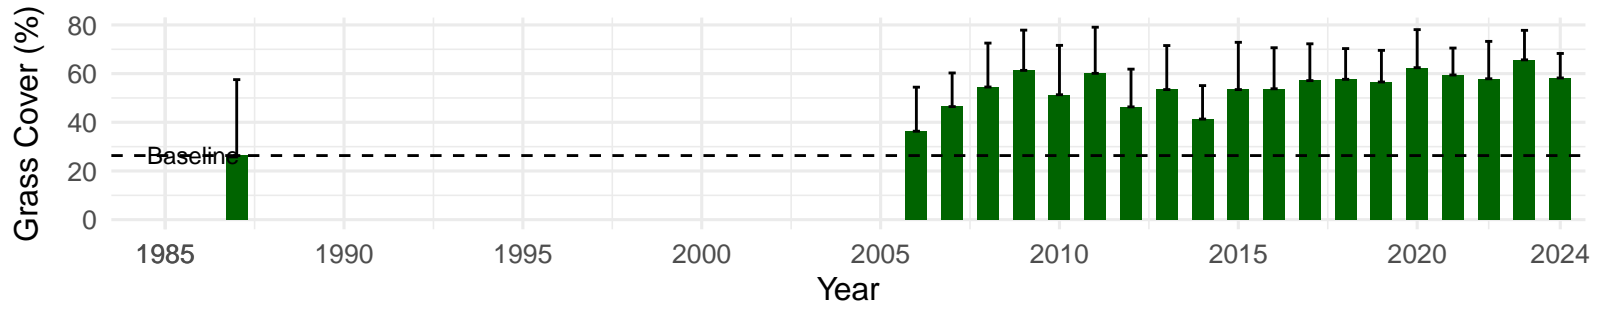

FSL172 – Control – Holland Type: Modoc Gr Basin Riparian Scrub – Green Book Type: D – NRCS Ecological Site: Moist Floodplain