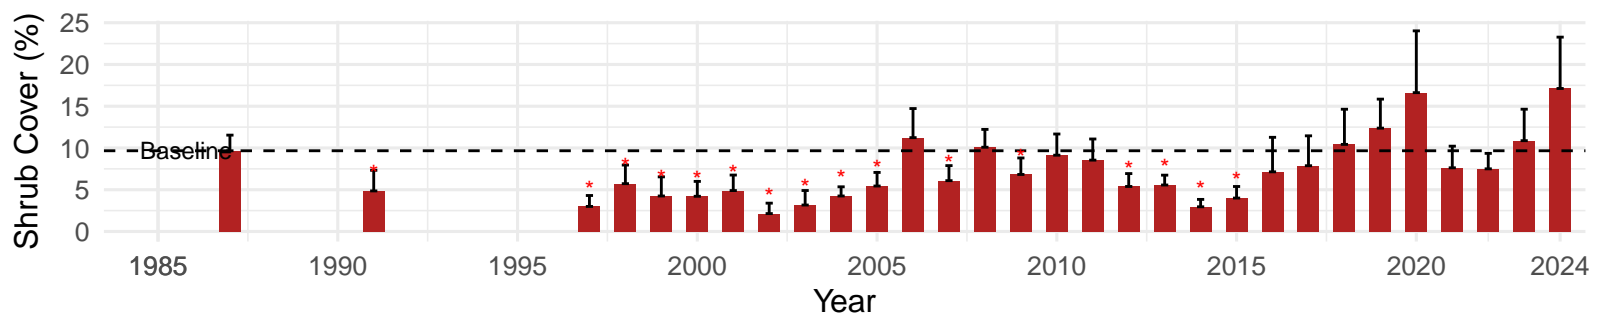

LAW082 – Wellfield – Holland Type: Rabbitbrush Meadow – Green Book Type: C – NRCS Ecological Site: Sodic Terrace