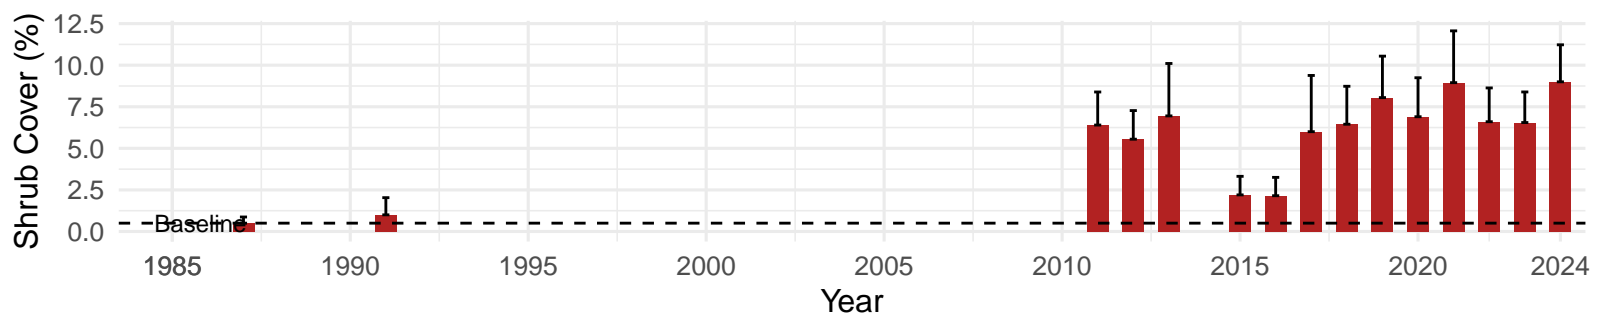

FSL048 – Wellfield – Holland Type: Alkali Meadow – Green

Book Type: A – NRCS Ecological Site: