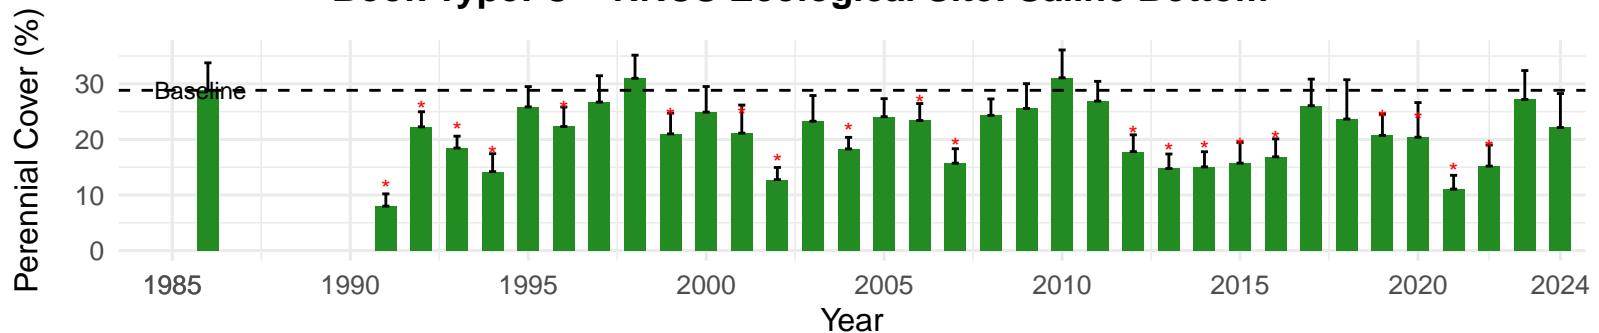

BLK009 – Wellfield – Holland Type: Alkali Meadow – Green

Book Type: C – NRCS Ecological Site: Saline Bottom