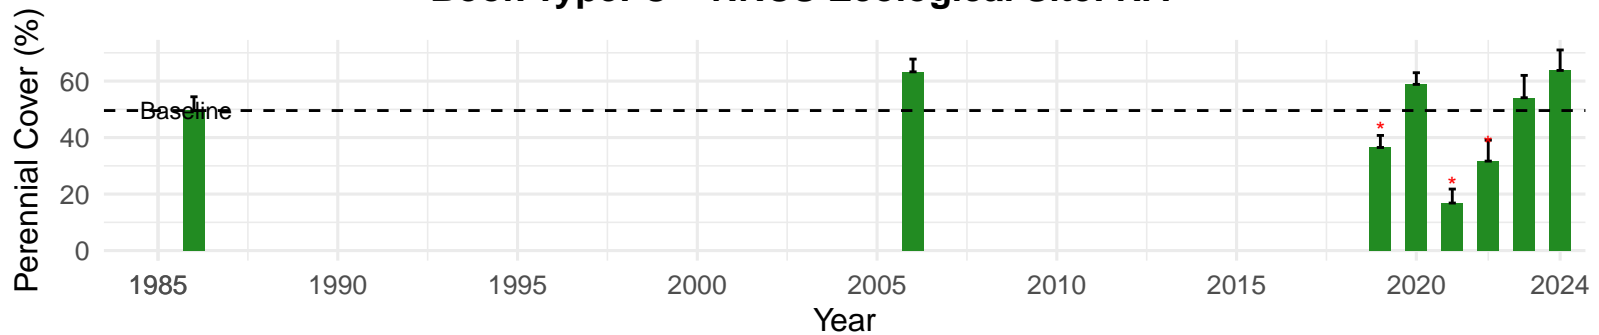

BLK008 – Wellfield – Holland Type: Alkali Meadow – Green

Book Type: C – NRCS Ecological Site: NA