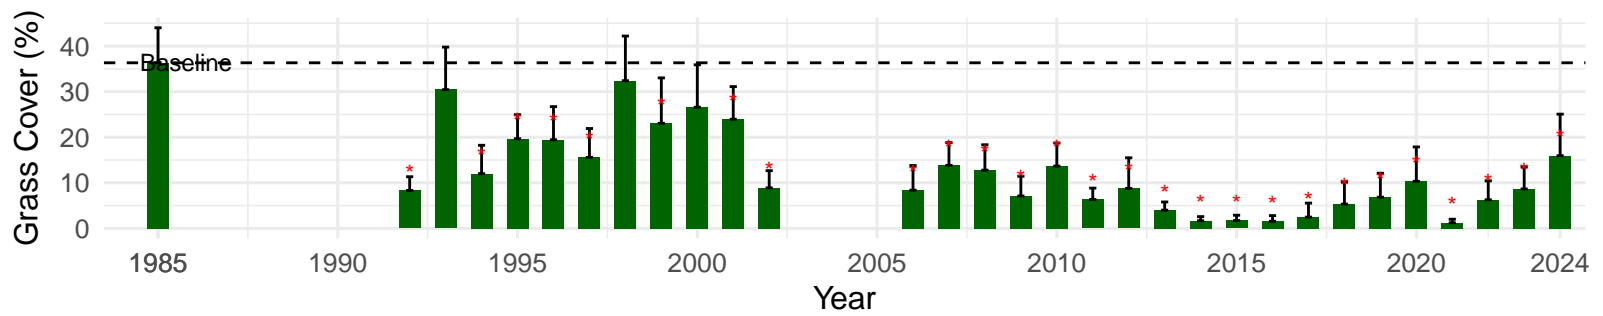

LNP050 – Control – Holland Type: Alkali Meadow – Green Book

Type: C – NRCS Ecological Site: Sodic Fan 5–8" P.Z.