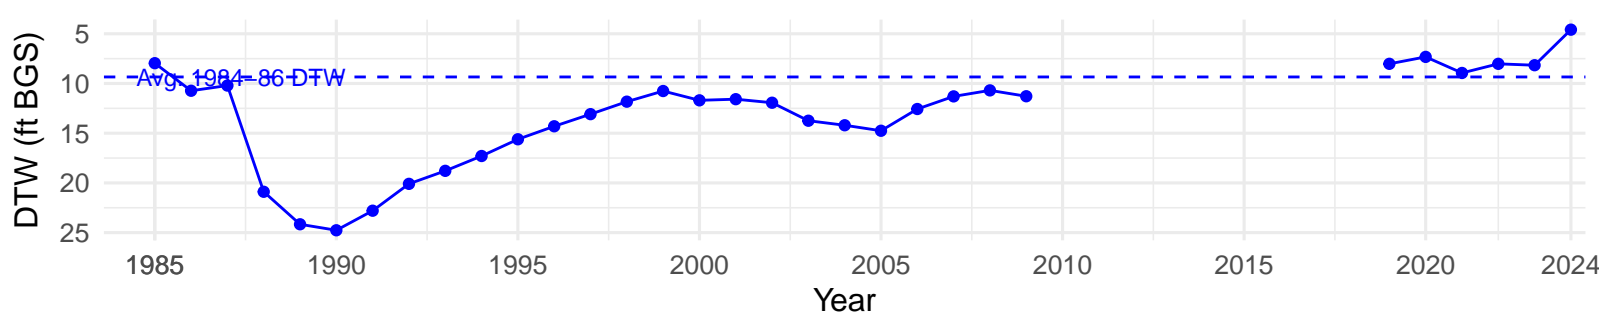

BLK008 – Wellfield – Holland Type: Alkali Meadow – Green

Book Type: C – NRCS Ecological Site: NA