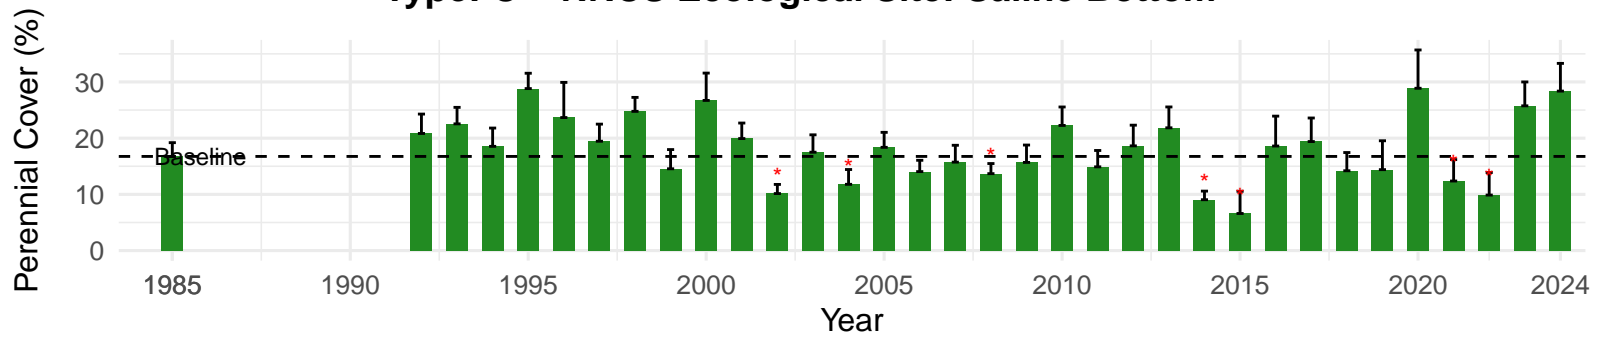

UNW029 – Control – Holland Type: Alkali Meadow – Green Book

Type: C – NRCS Ecological Site: Saline Bottom