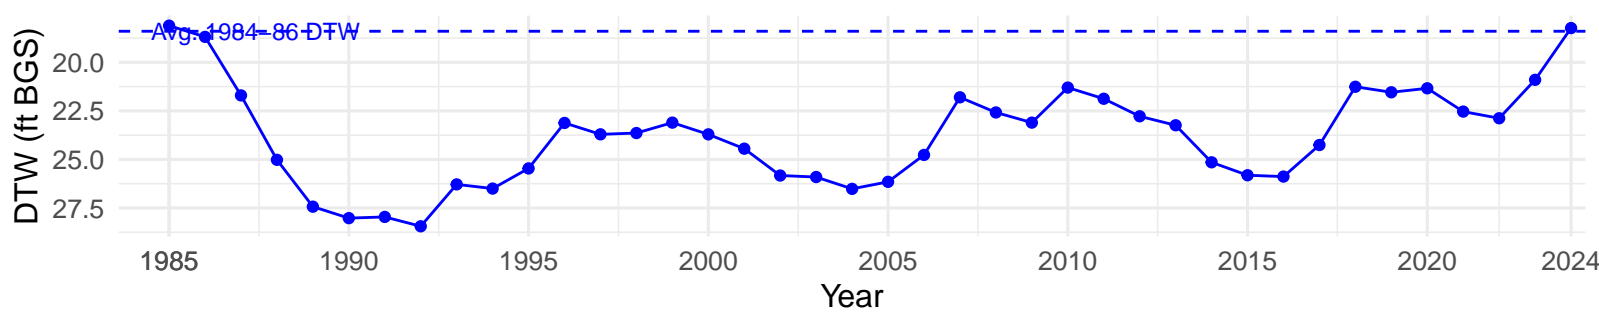

**BGP162 – Wellfield – Holland Type: Nevada Saltbush Scrub –
Green Book Type: B – NRCS Ecological Site: Loamy 5–8" P.Z.**