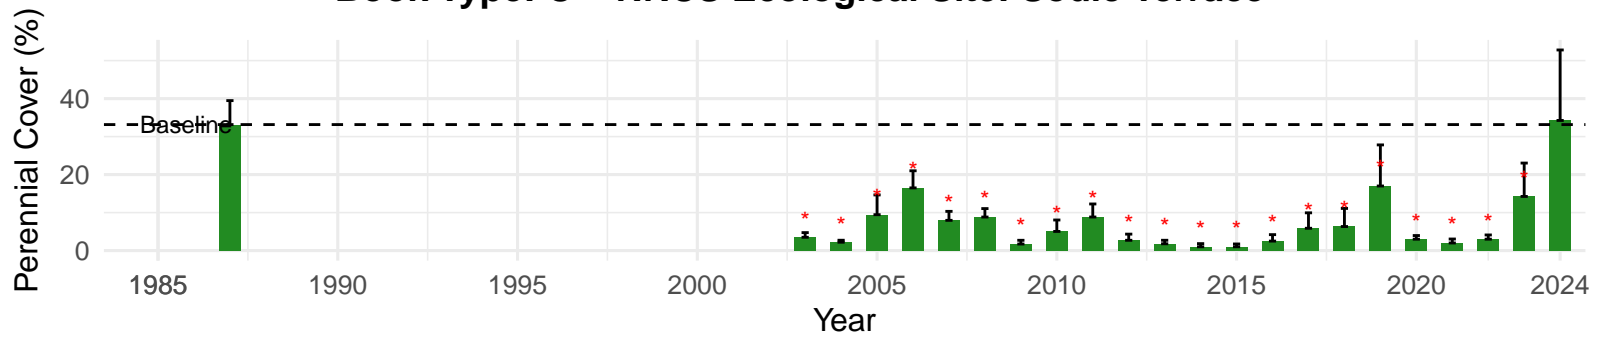

LAW035 – Wellfield – Holland Type: Alkali Meadow – Green

Book Type: C – NRCS Ecological Site: Sodic Terrace