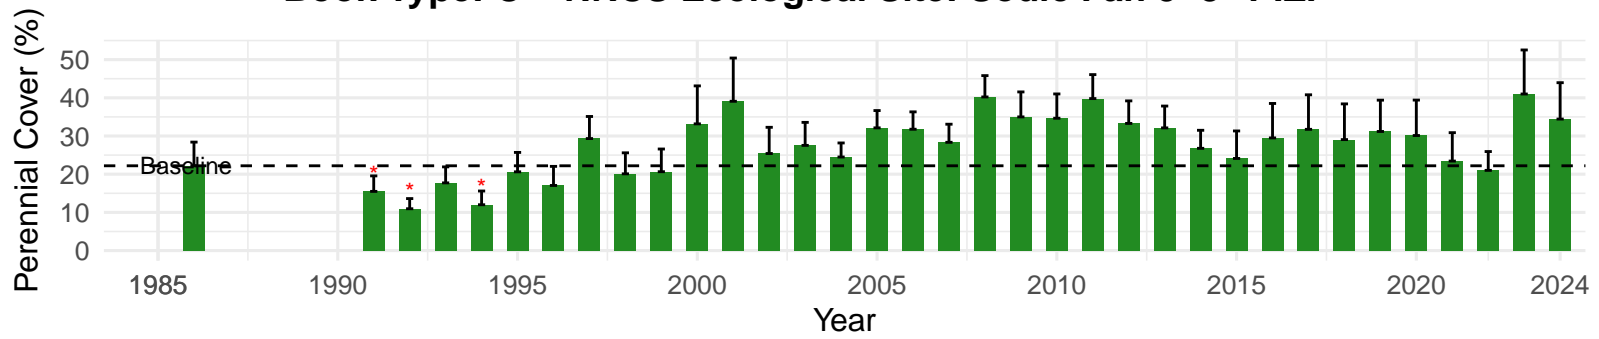

BLK016 – Wellfield – Holland Type: Alkali Meadow – Green
Book Type: C – NRCS Ecological Site: Sodic Fan 5–8" P.Z.