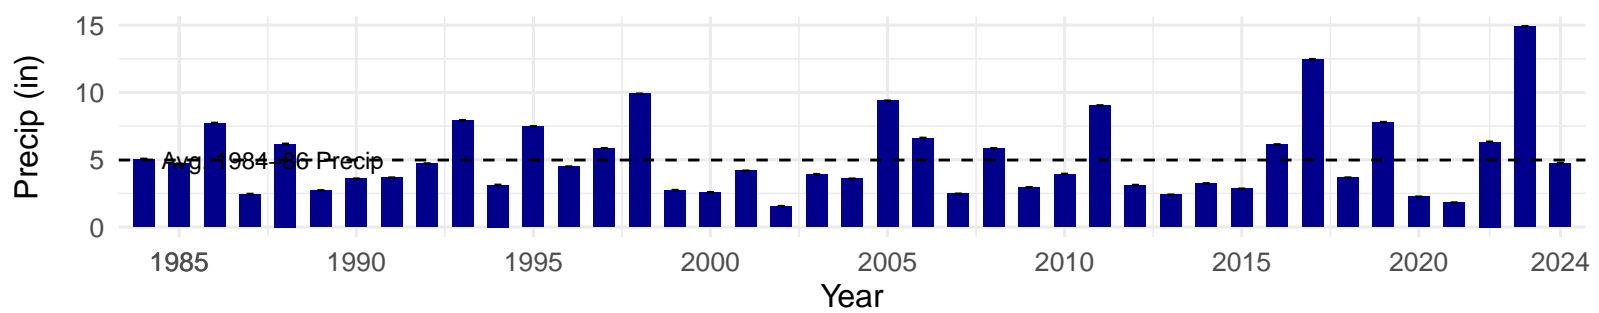

BIS060 – Control – Holland Type: Alkali Meadow – Green Book

Type: C – NRCS Ecological Site: Loamy Bottom 5–8" P.Z.