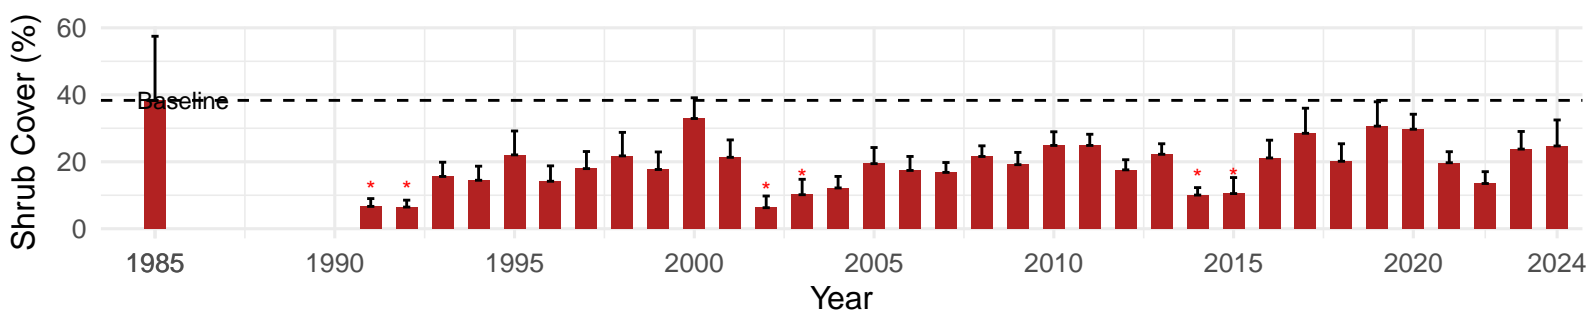

**MAN037 – Wellfield – Holland Type: Nevada Saltbush Scrub –
Green Book Type: B – NRCS Ecological Site: Sodic Fan 5–8"**
P.Z.