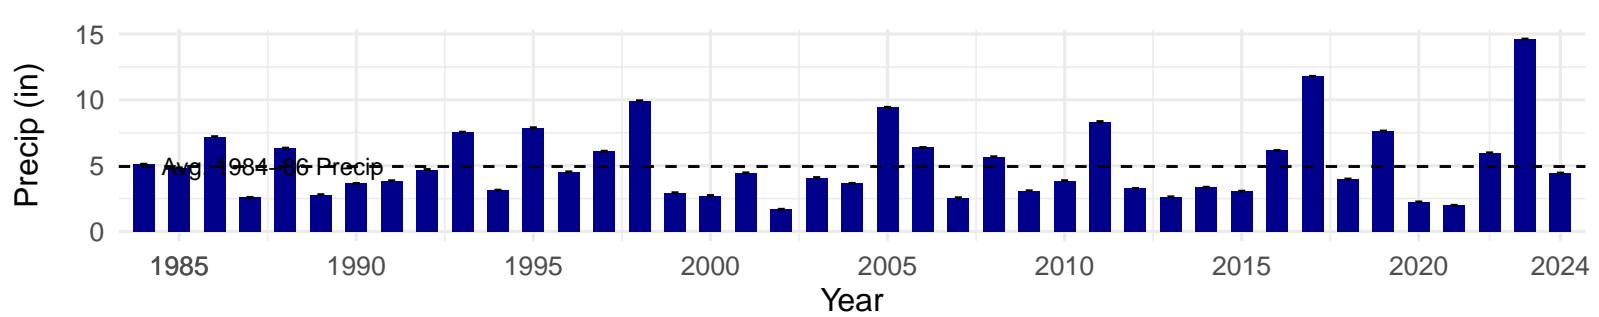

FSL054 – Wellfield – Holland Type: Modoc Gr Basin Riparian Scrub – Green Book Type: D – NRCS Ecological Site: Moist Floodplain