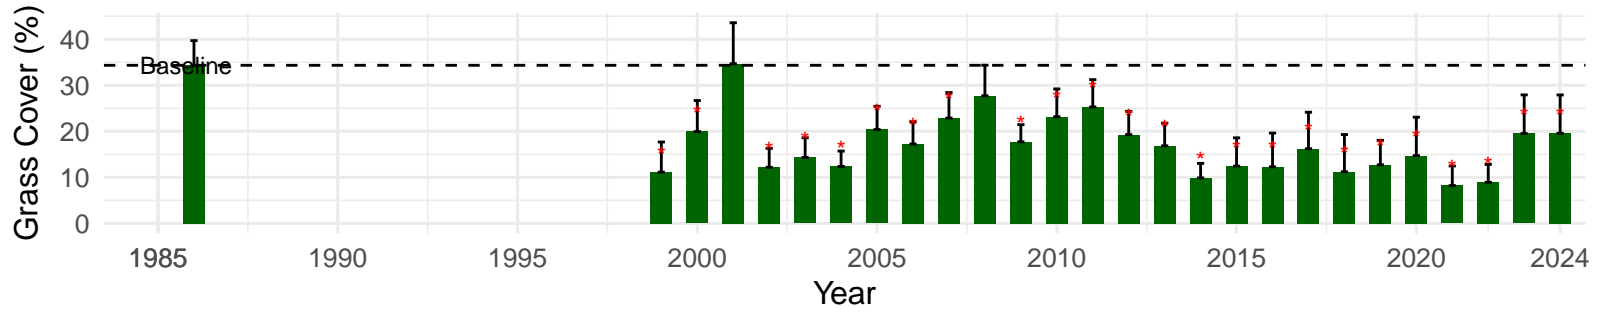

TIN050 – Wellfield – Holland Type: Alkali Meadow – Green

Book Type: C – NRCS Ecological Site: Moist Floodplain