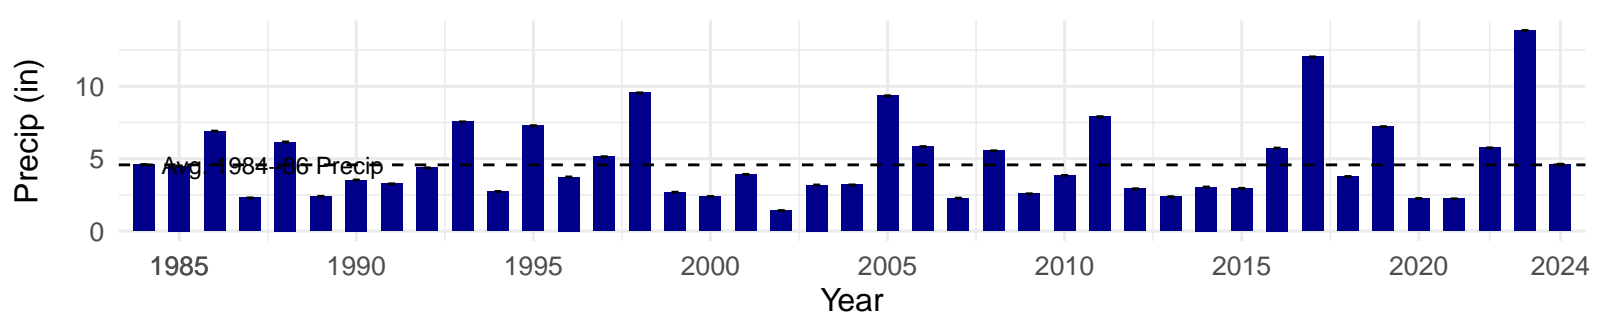

PLC024 – Control – Holland Type: Alkali Meadow – Green Book

Type: C – NRCS Ecological Site: Saline Meadow