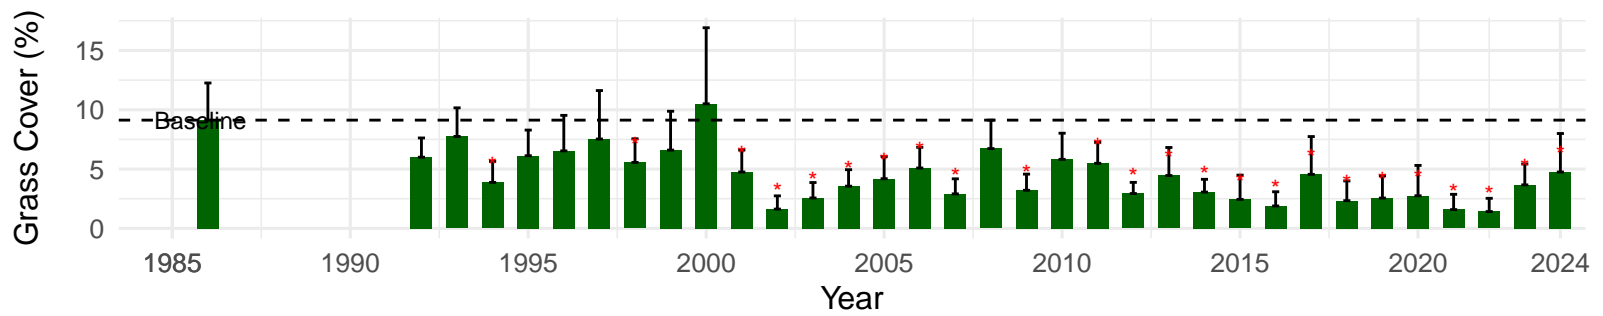

TIN068 – Wellfield – Holland Type: Alkali Meadow – Green

Book Type: A – NRCS Ecological Site: Sodic Flat