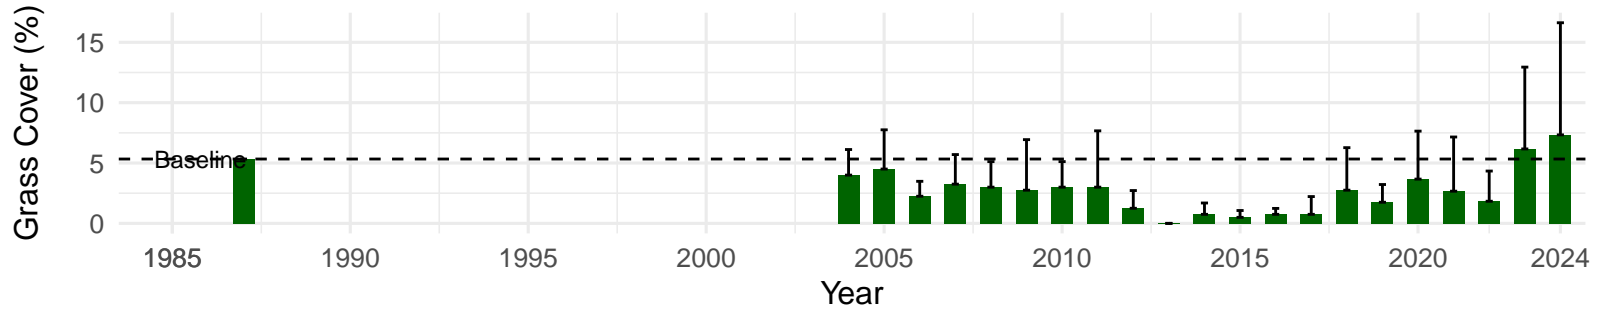

PLC107 – Control – Holland Type: Rabbitbrush Meadow – Green

Book Type: C – NRCS Ecological Site: Saline Bottom