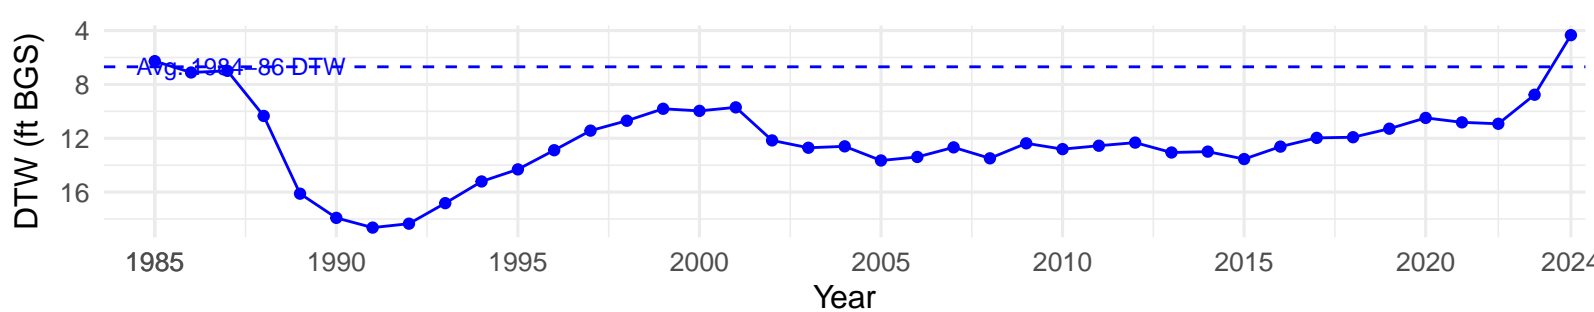

# BLK021 – Wellfield – Holland Type: Nevada Saltbush Scrub – Green Book Type: B – NRCS Ecological Site: Sodic Fan 5–8" P.Z.

**BLK024 – Wellfield – Holland Type: Nevada Saltbush Meadow –  
Green Book Type: C – NRCS Ecological Site: Sodic Fan 5–8"**  
**P.Z.**