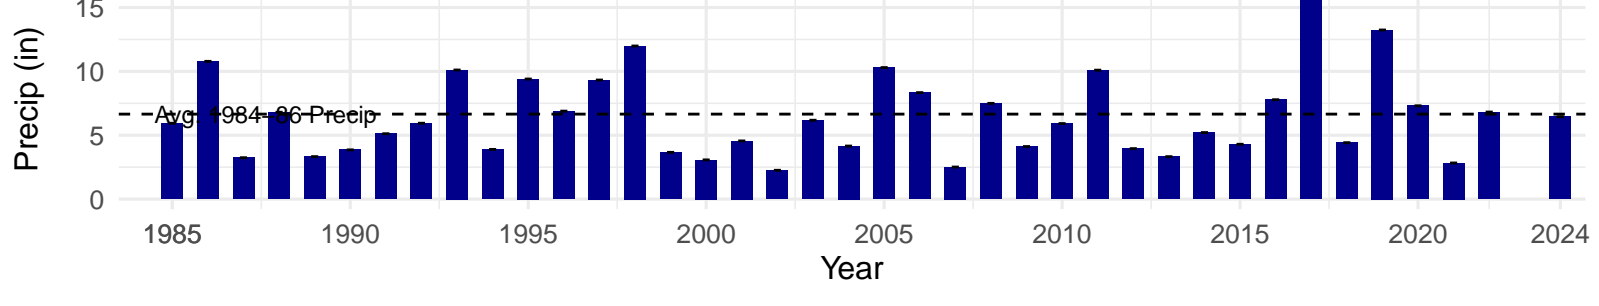

MAN038 – Wellfield – Holland Type: Nevada Saltbush Meadow – Green Book Type: C – NRCS Ecological Site: NA