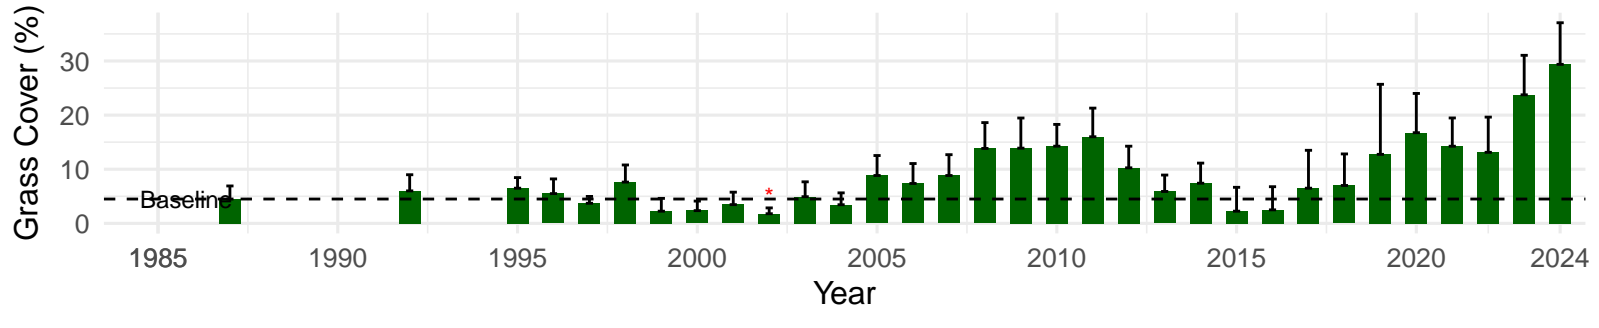

LAW112 – Wellfield – Holland Type: Nevada Saltbush Meadow – Green Book Type: C – NRCS Ecological Site: Wetland