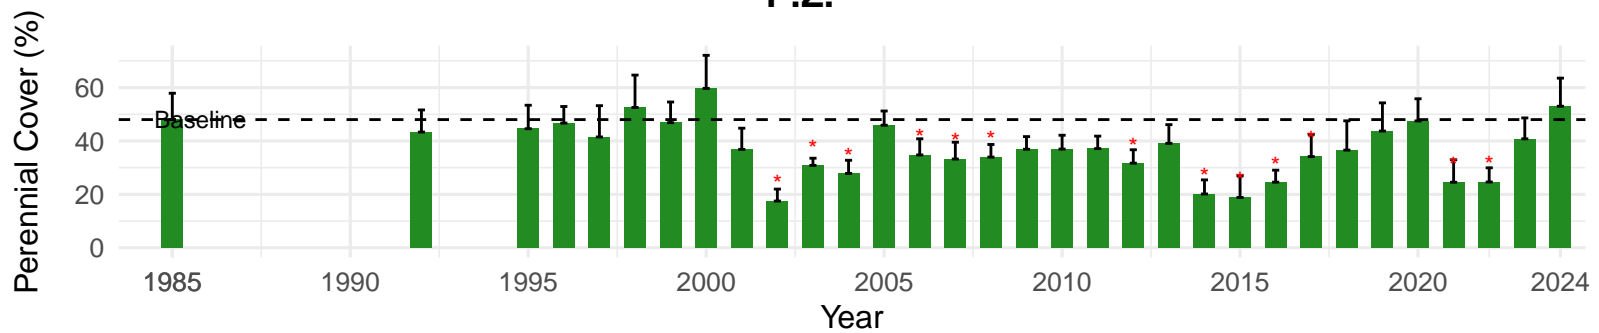

LNP045 – Wellfield – Holland Type: Nevada Saltbush Meadow – Green Book Type: C – NRCS Ecological Site: Sodict Fan 5–8" P.Z.