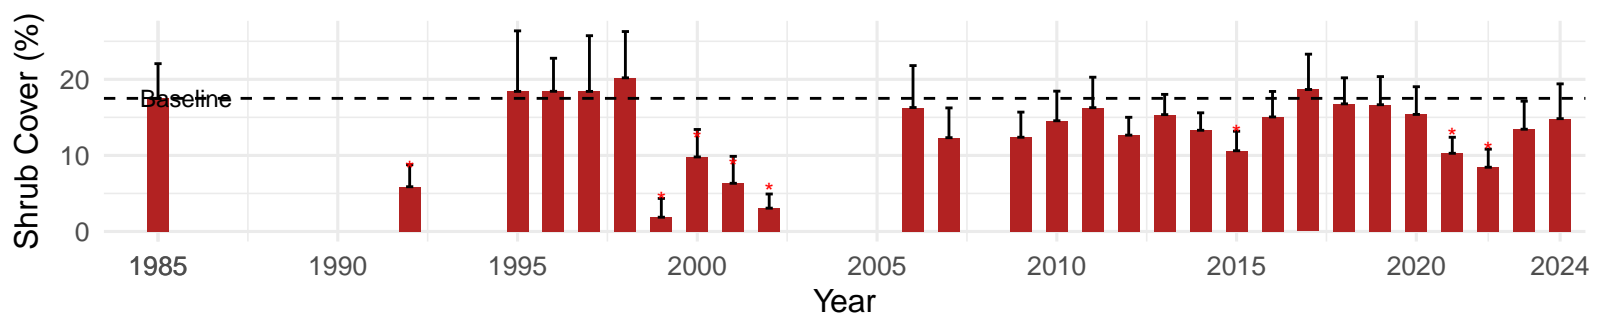

IND067 – Control – Holland Type: Nevada Saltbush Meadow – Green Book Type: C – NRCS Ecological Site: Saline Meadow