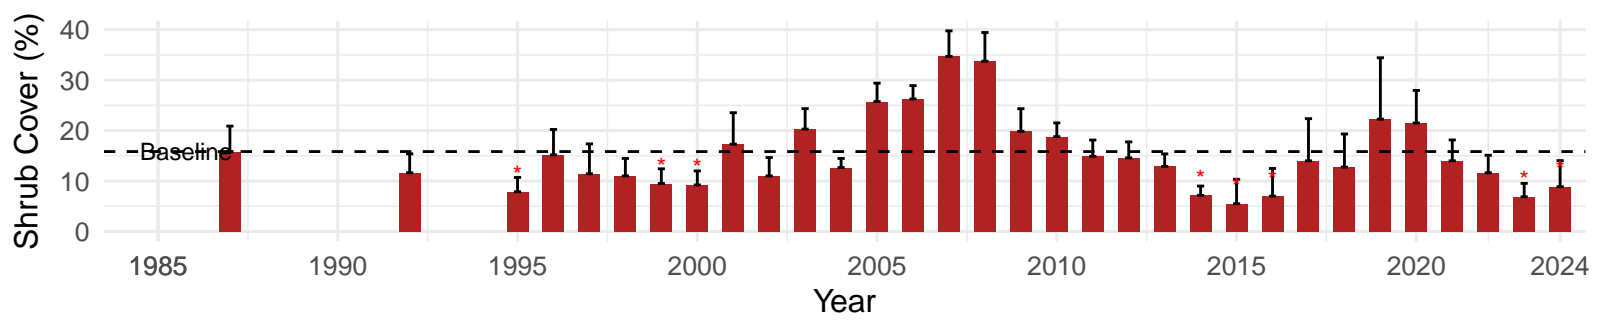

LAW112 – Wellfield – Holland Type: Nevada Saltbush Meadow – Green Book Type: C – NRCS Ecological Site: Wetland