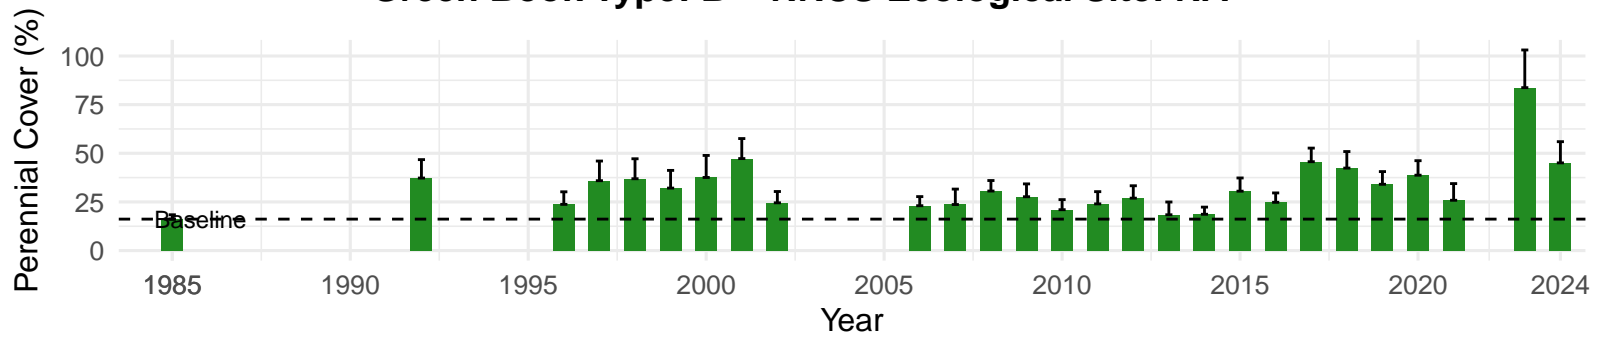

LNP019 – Control – Holland Type: Nevada Saltbush Scrub – Green Book Type: B – NRCS Ecological Site: NA