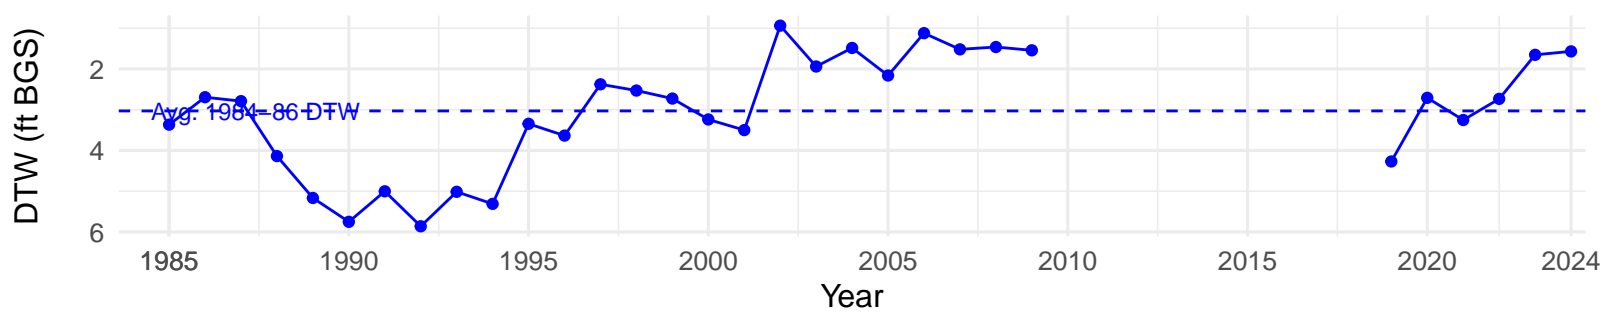

IND086 – Control – Holland Type: Alkali Meadow – Green Book

Type: C – NRCS Ecological Site: NA