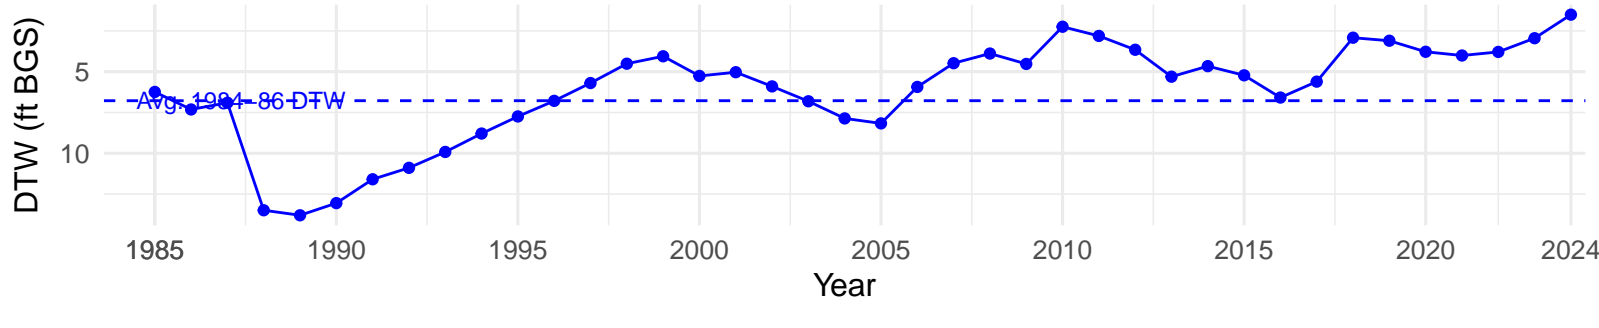

BLK143 – Wellfield – Holland Type: Alkali Meadow – Green

Book Type: C – NRCS Ecological Site: Saline Meadow