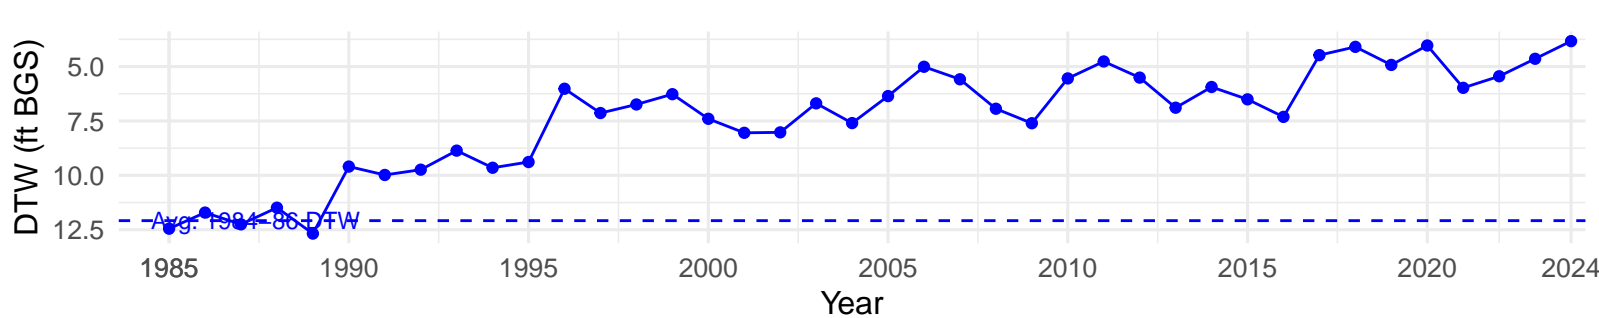

FSL054 – Wellfield – Holland Type: Modoc Gr Basin Riparian Scrub – Green Book Type: D – NRCS Ecological Site: Moist Floodplain