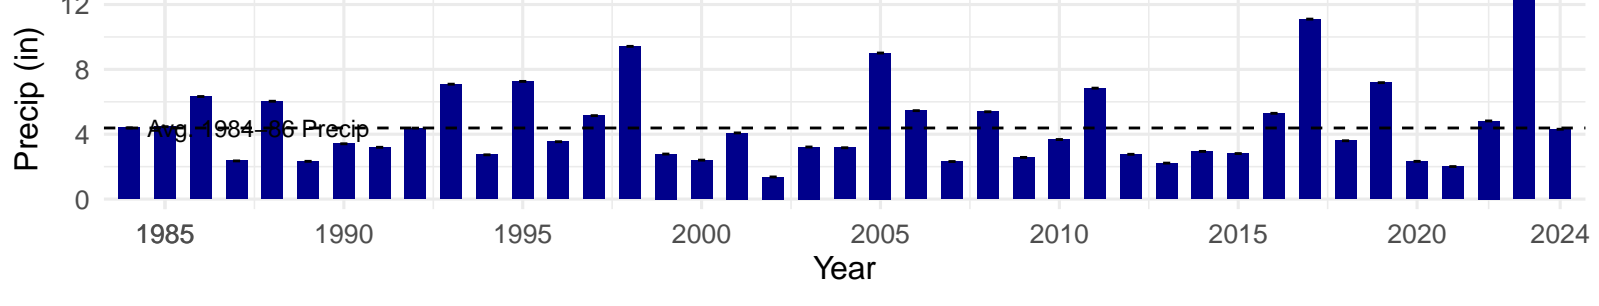

PLC223 – Control – Holland Type: Alkali Meadow – Green Book Type: C – NRCS Ecological Site: Sodic Terrace