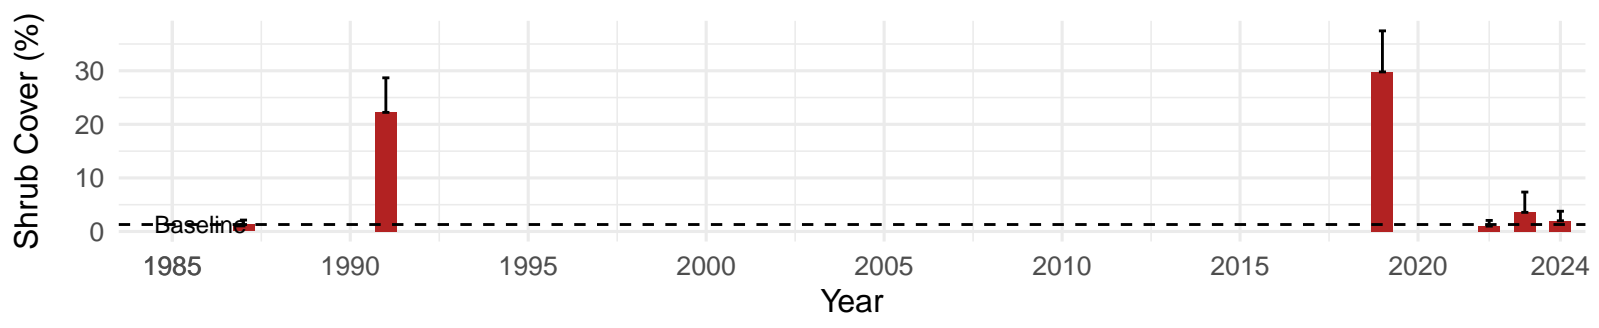

PLC220 – Control – Holland Type: Alkali Meadow – Green Book

Type: C – NRCS Ecological Site: NA