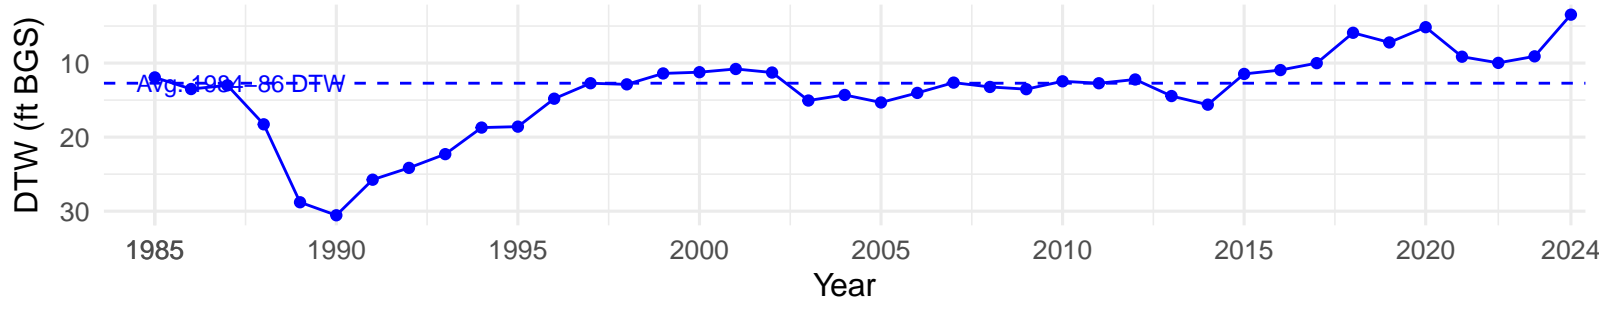

BLK033 – Wellfield – Holland Type: Alkali Meadow – Green
Book Type: C – NRCS Ecological Site: Sodic Fan 5–8" P.Z.