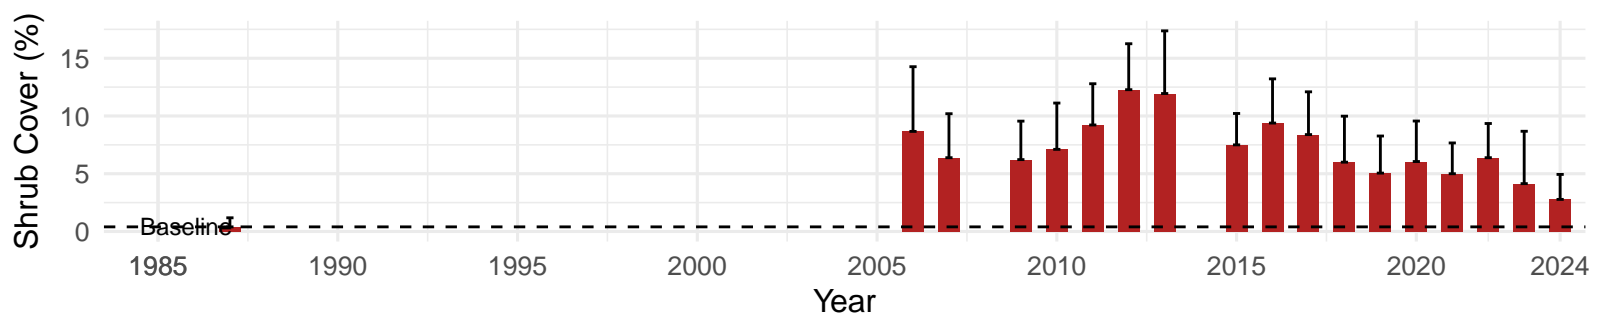

FSL120 – Wellfield – Holland Type: Alkali Meadow – Green

Book Type: C – NRCS Ecological Site: NA