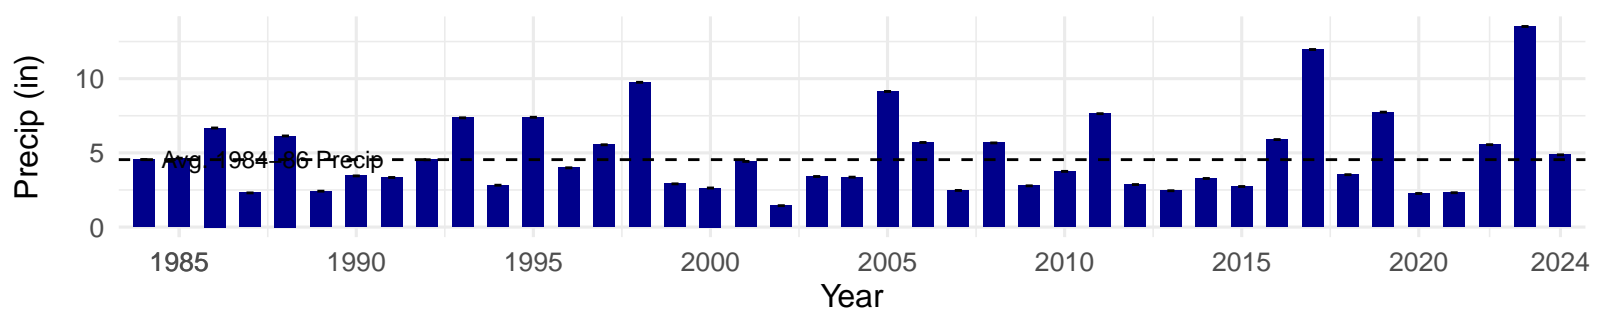

PLC121 – Control – Holland Type: Alkali Meadow – Green Book

Type: C – NRCS Ecological Site: Moist Floodplain