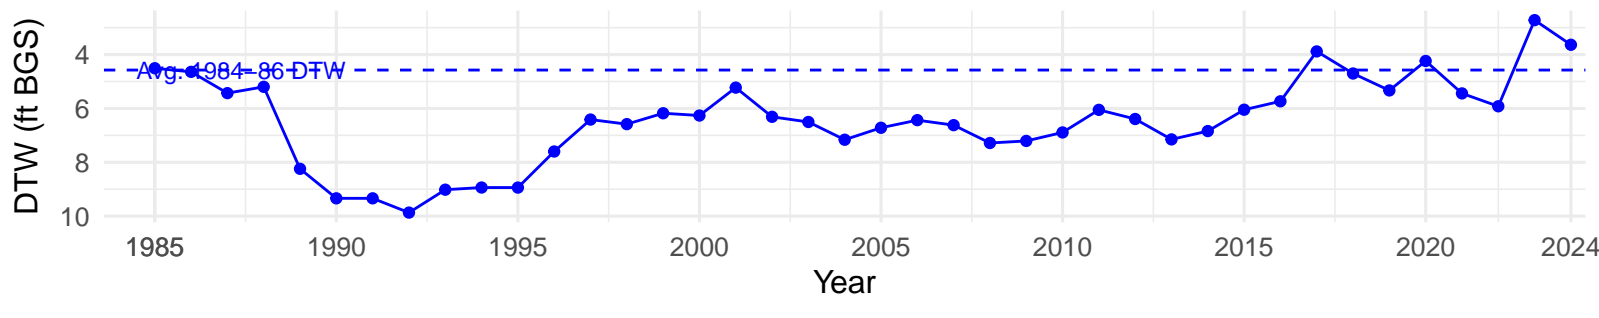

BLK074 – Wellfield – Holland Type: Nevada Saltbush Scrub – Green Book Type: B – NRCS Ecological Site: Sodic Fan 5–8" P.Z.