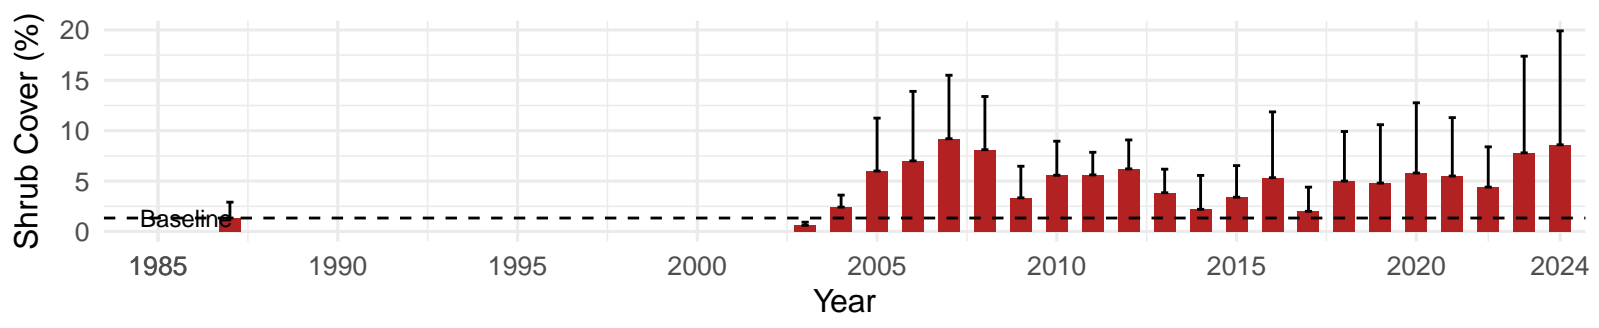

LAW070 – Wellfield – Holland Type: Rush Sedge Meadow – Green Book Type: E – NRCS Ecological Site: Sodic Terrace