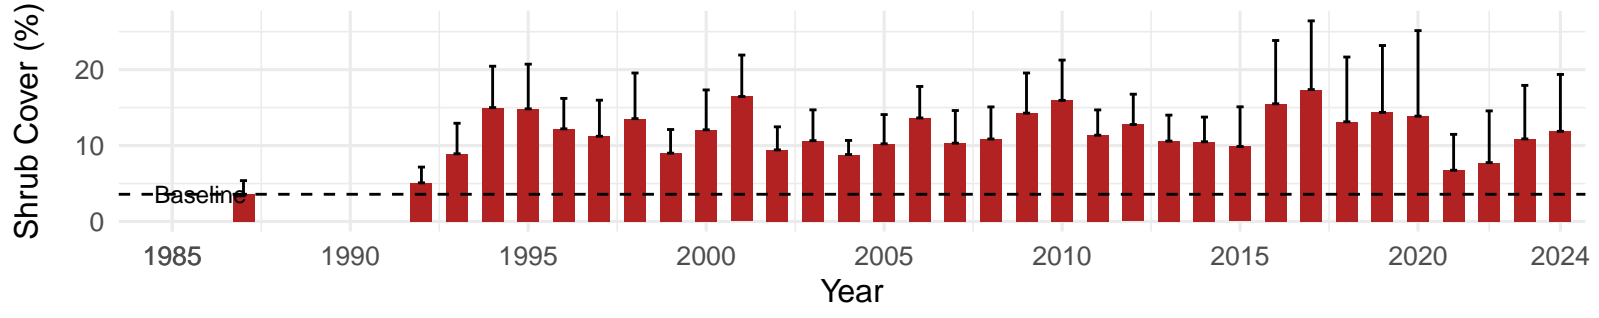

PLC024 – Control – Holland Type: Alkali Meadow – Green Book

Type: C – NRCS Ecological Site: Saline Meadow