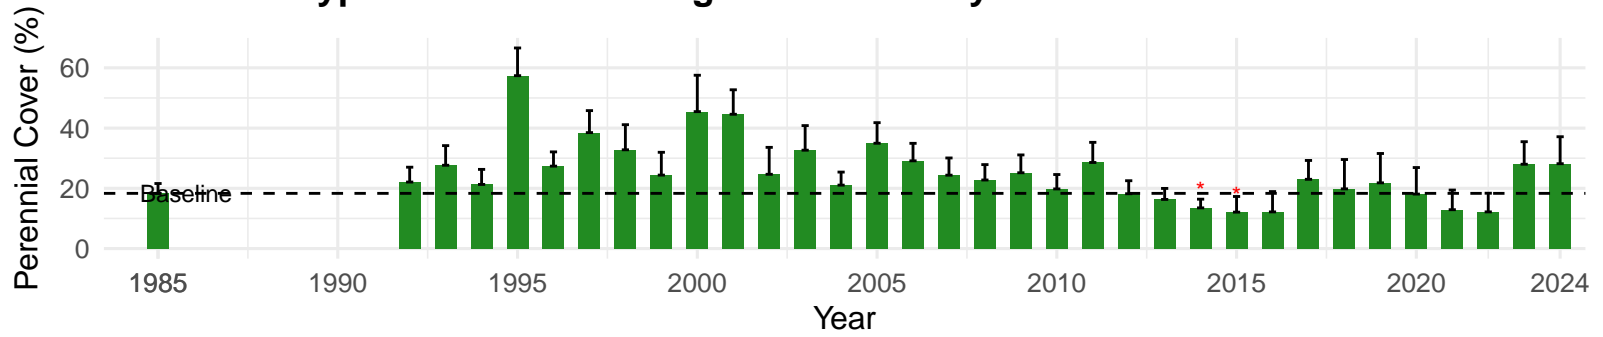

LNP018 – Control – Holland Type: Alkali Meadow – Green Book

Type: C – NRCS Ecological Site: Sandy Terrace 5–8" P.Z.