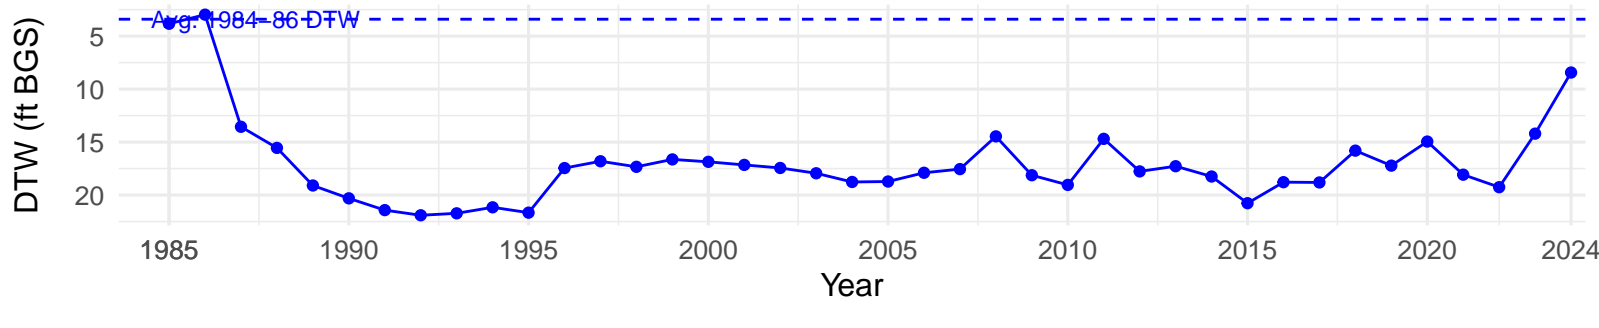

BLK096 – Wellfield – Holland Type: Desert Sink Scrub – Green Book Type: A – NRCS Ecological Site: Sandy 5–8" P.Z.