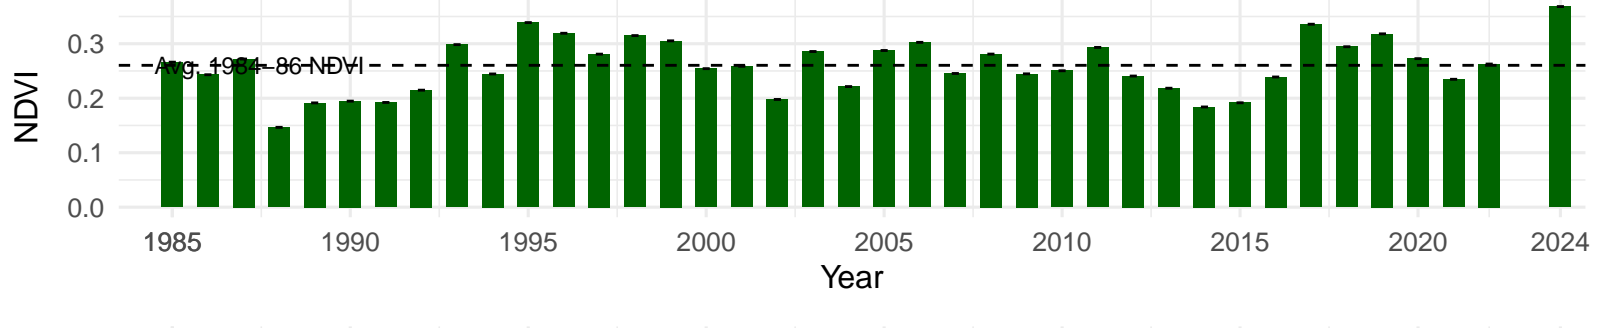

MAN038 – Wellfield – Holland Type: Nevada Saltbush Meadow – Green Book Type: C – NRCS Ecological Site: NA