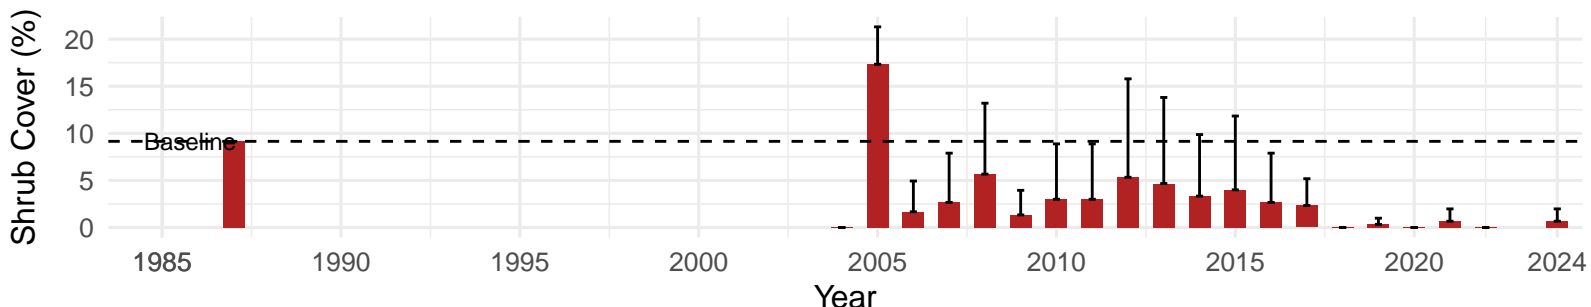

FSL125 – Control – Holland Type: Alkali Meadow – Green Book

Type: C – NRCS Ecological Site: Moist Floodplain