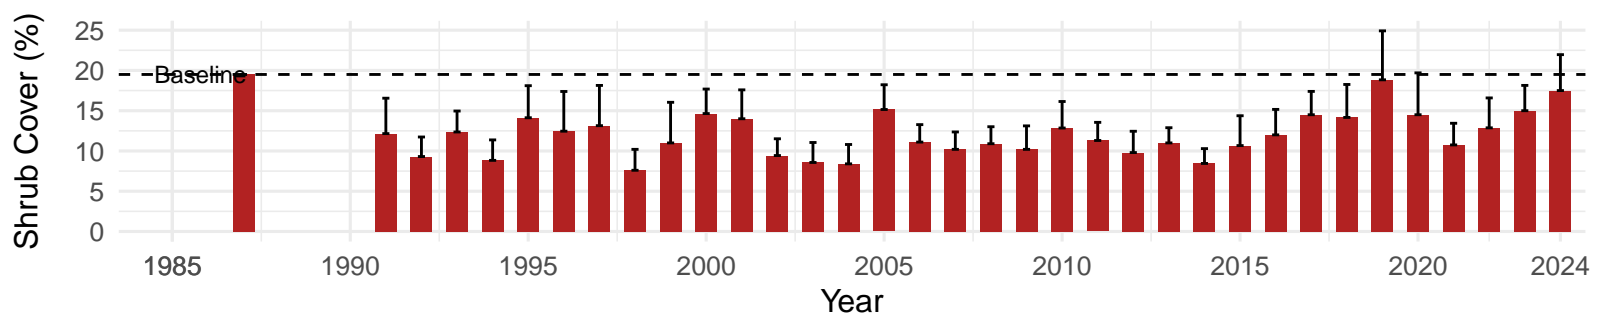

PLC106 – Control – Holland Type: Rabbitbrush Meadow – Green

Book Type: C – NRCS Ecological Site: Saline Bottom