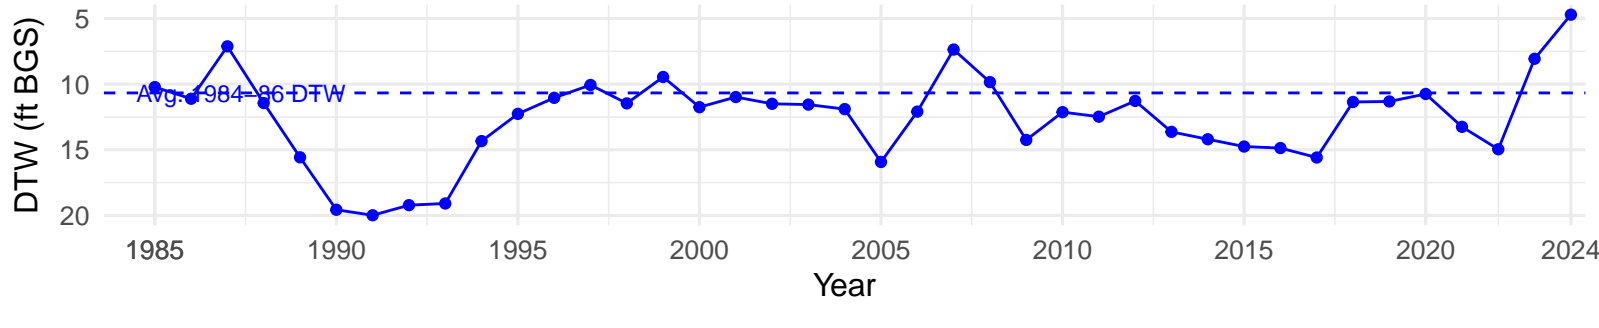

LAW122 – Wellfield – Holland Type: Alkali Meadow – Green

Book Type: C – NRCS Ecological Site: Saline Meadow