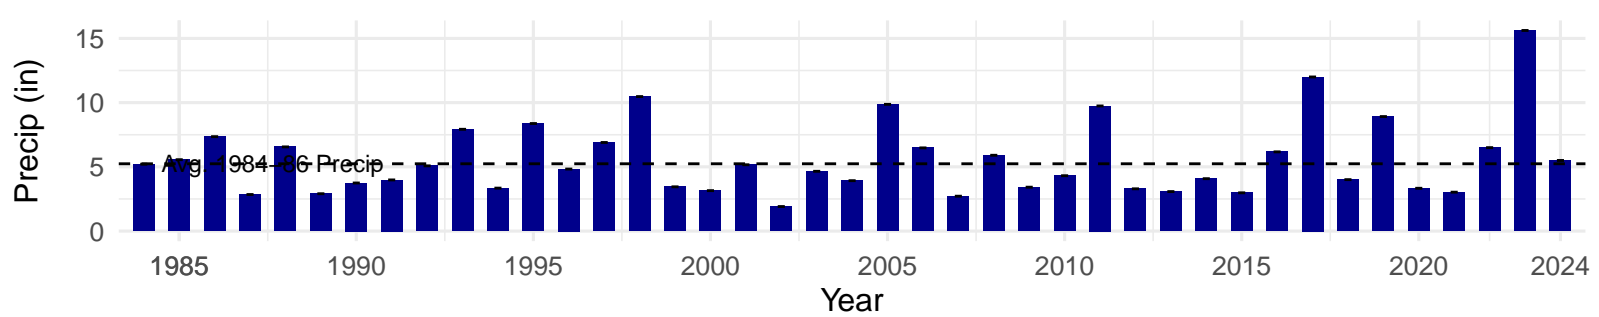

# BGP157 – Wellfield – Holland Type: Rabbitbrush Scrub – Green Book Type: B – NRCS Ecological Site: Loamy 5–8" P.Z.

**BGP162 – Wellfield – Holland Type: Nevada Saltbush Scrub –  
Green Book Type: B – NRCS Ecological Site: Loamy 5–8" P.Z.**