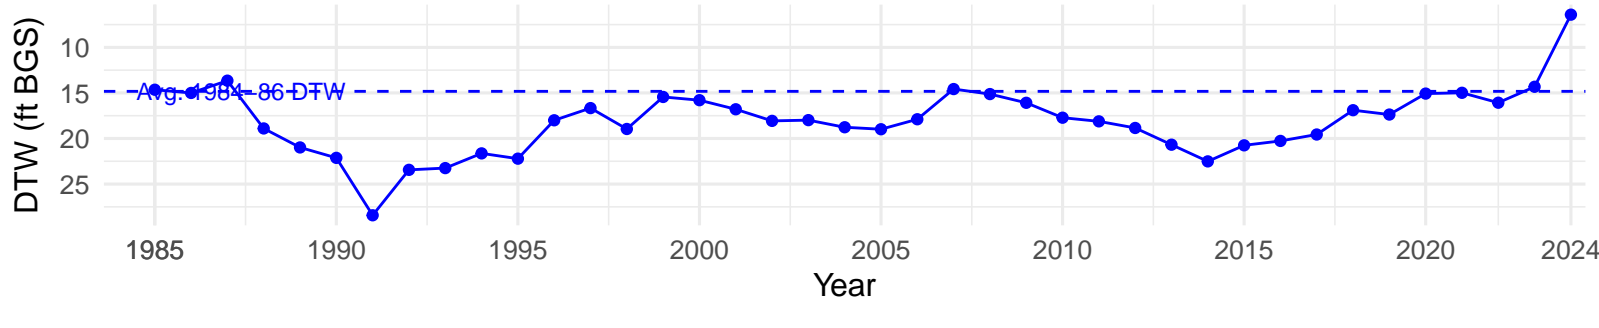

FSP004 – Wellfield – Holland Type: Rabbitbrush Meadow – Green Book Type: B – NRCS Ecological Site: Saline Bottom