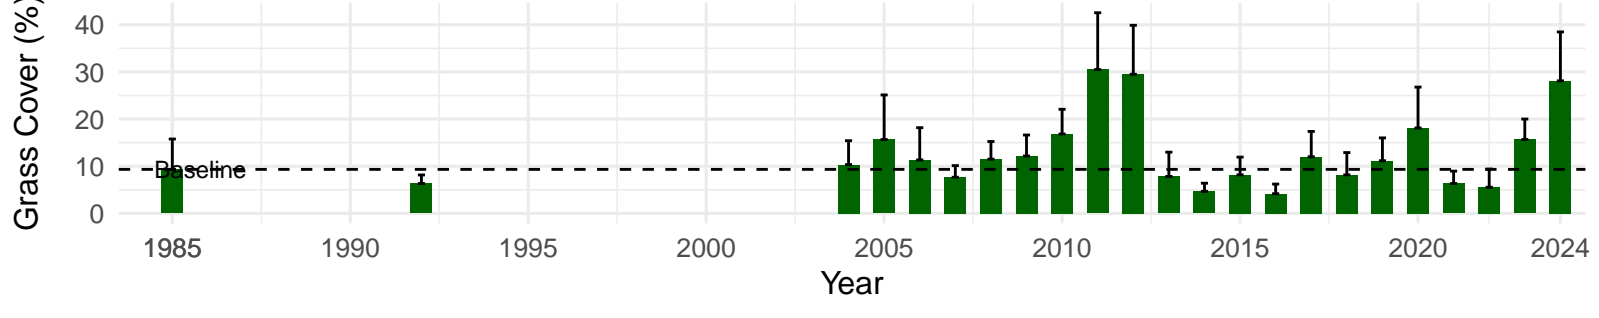

MAN034 – Wellfield – Holland Type: Desert Sink Scrub – Green Book Type: A – NRCS Ecological Site: Saline Bottom