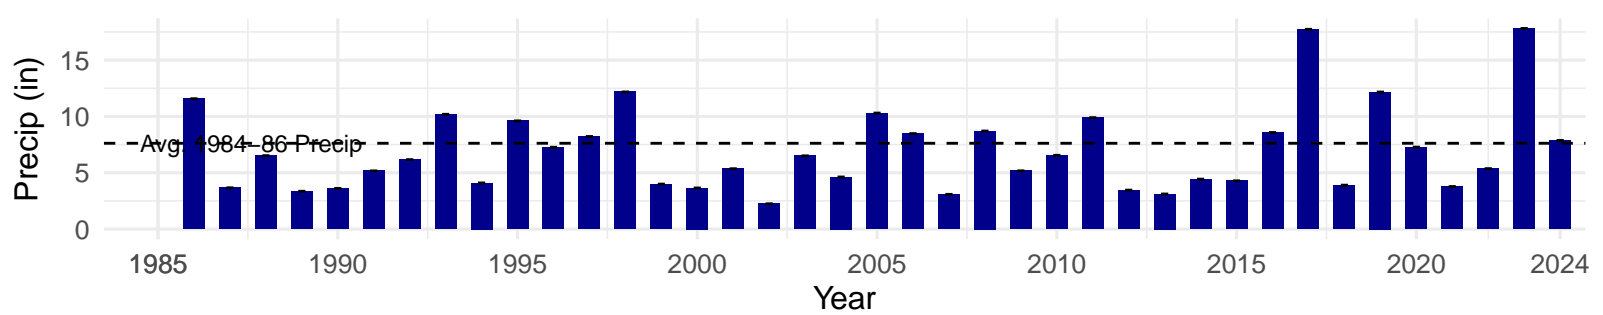

LNP050 – Control – Holland Type: Alkali Meadow – Green Book

Type: C – NRCS Ecological Site: Sodic Fan 5–8" P.Z.