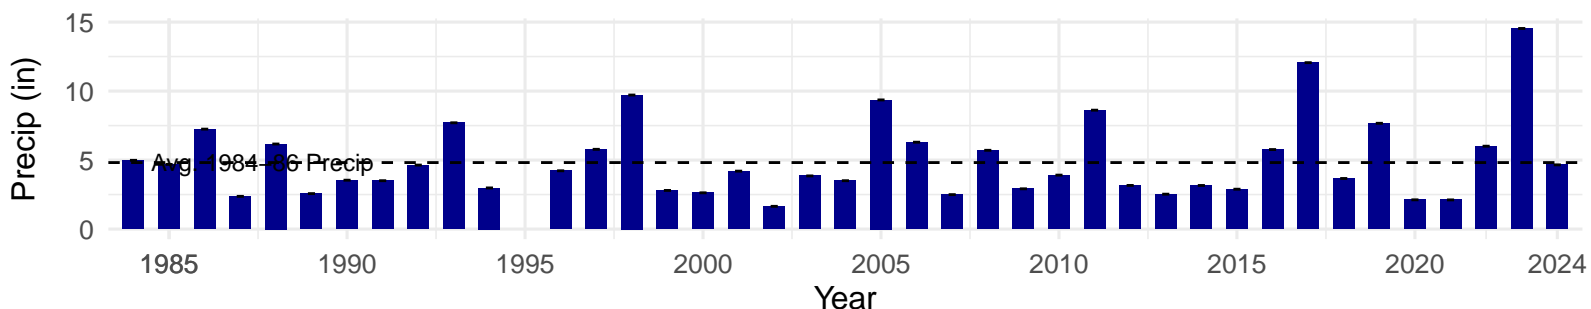

FSL125 – Control – Holland Type: Alkali Meadow – Green Book

Type: C – NRCS Ecological Site: Moist Floodplain