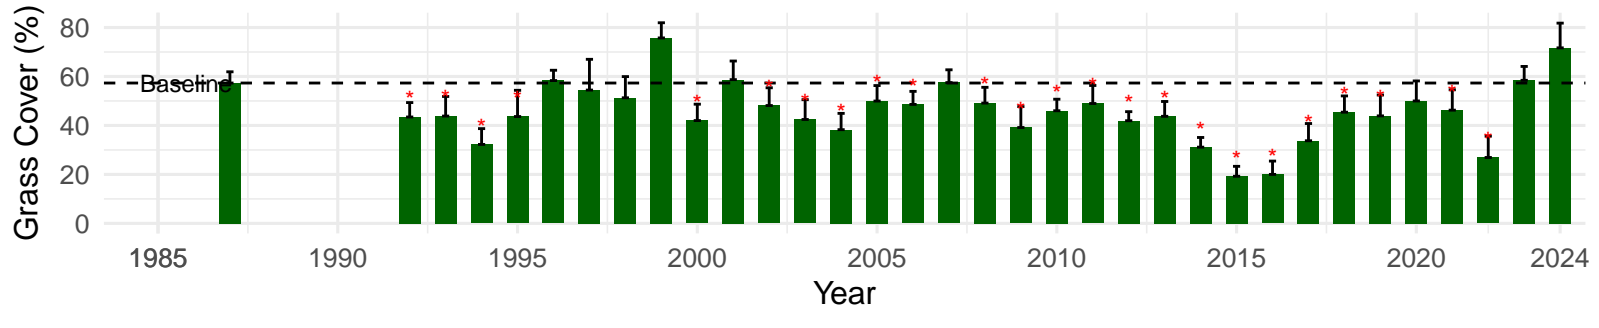

LAW122 – Wellfield – Holland Type: Alkali Meadow – Green

Book Type: C – NRCS Ecological Site: Saline Meadow