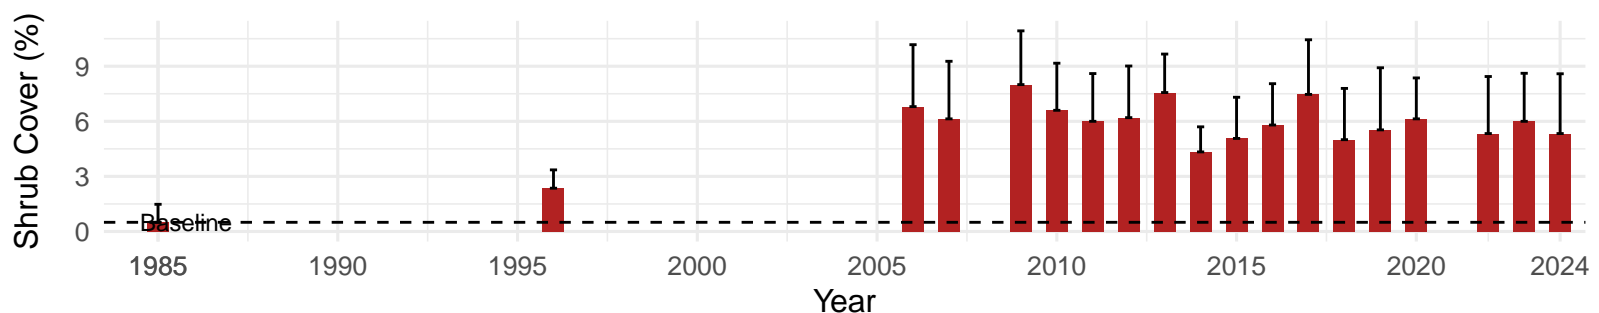

IND151 – Control – Holland Type: Alkali Meadow – Green Book

Type: C – NRCS Ecological Site: Saline Meadow