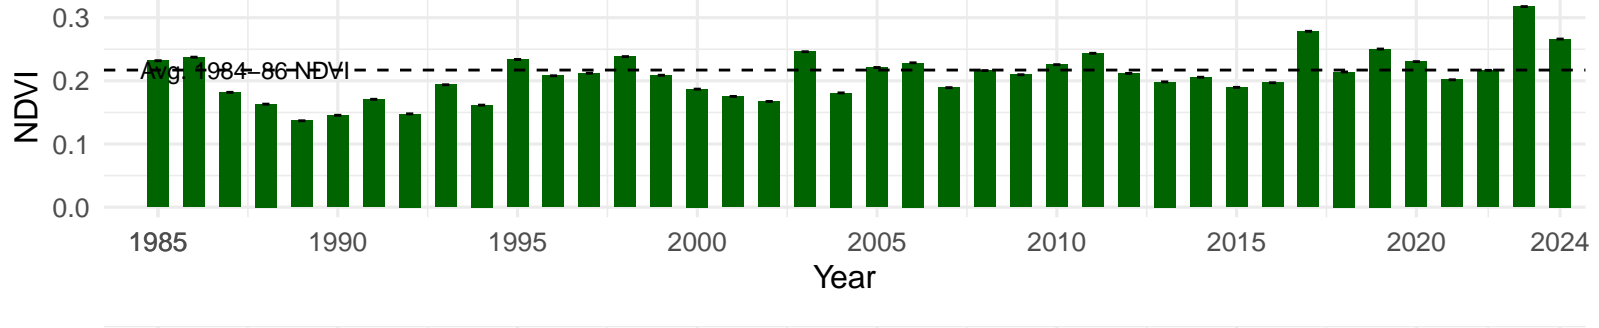

IND122 – Control – Holland Type: Nevada Saltbush Scrub – Green Book Type: B – NRCS Ecological Site: NA