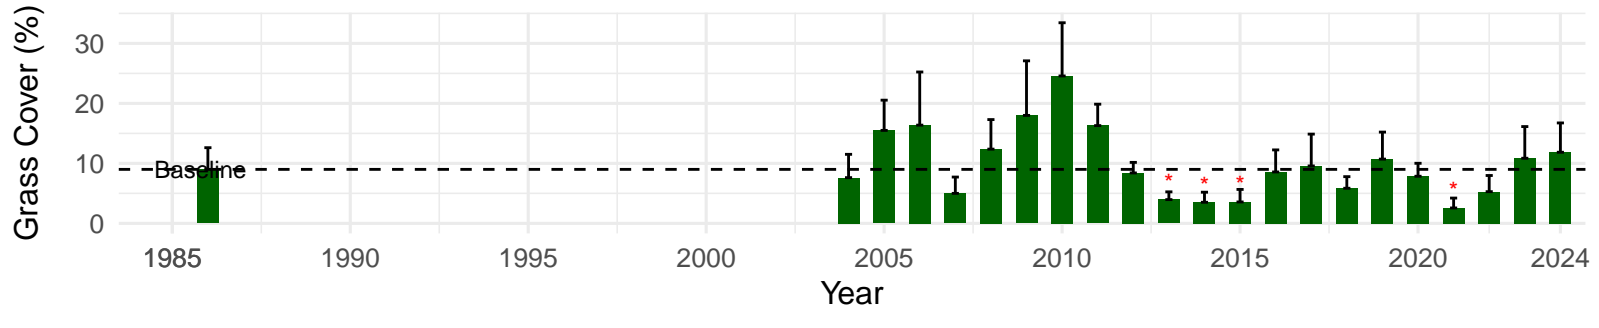

BLK096 – Wellfield – Holland Type: Desert Sink Scrub – Green Book Type: A – NRCS Ecological Site: Sandy 5–8" P.Z.