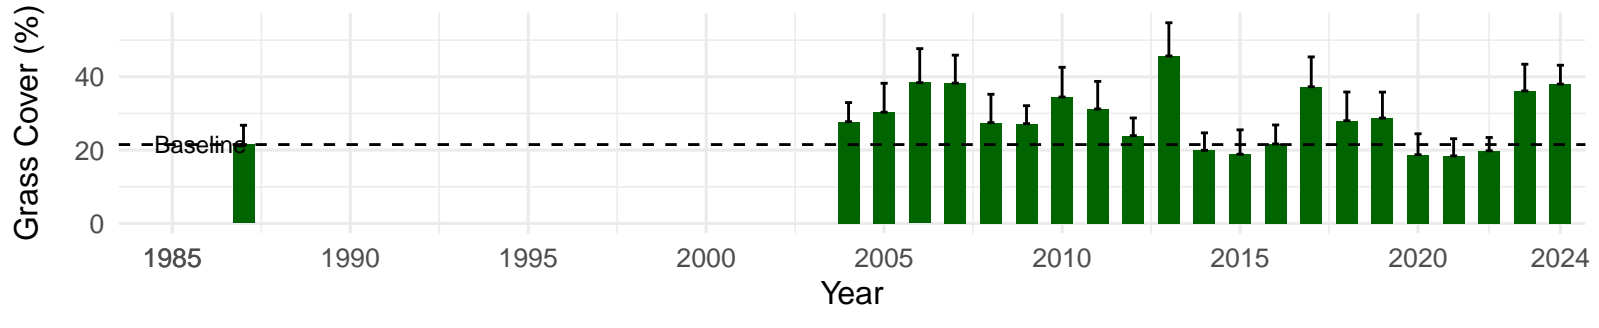

PLC144 – Control – Holland Type: Alkali Meadow – Green Book

Type: C – NRCS Ecological Site: NA