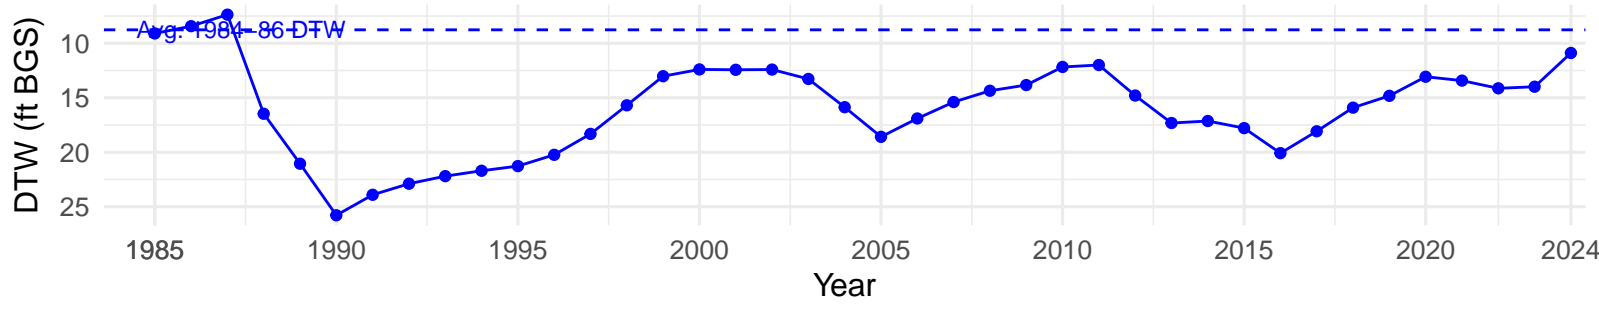

IND132 – Wellfield – Holland Type: Nevada Saltbush Scrub – Green Book Type: B – NRCS Ecological Site: Wetland