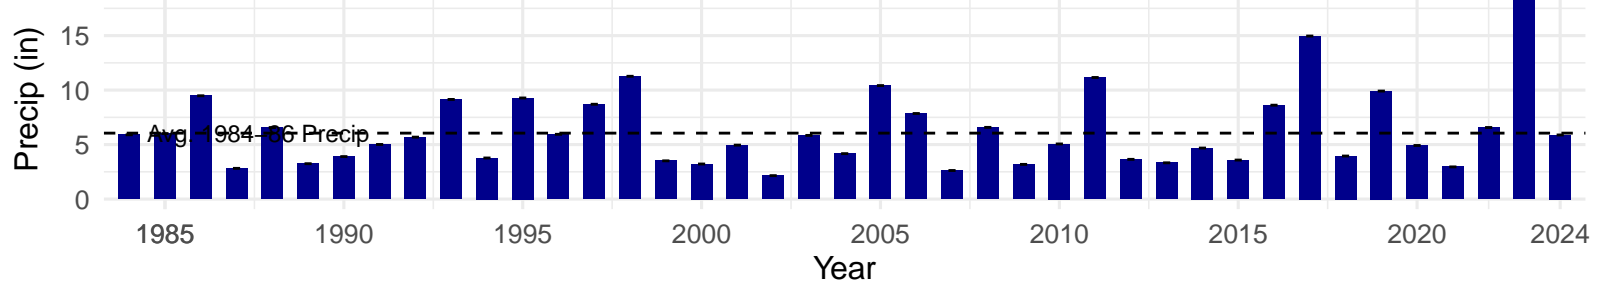

BLK011 – Wellfield – Holland Type: Alkali Meadow – Green
Book Type: C – NRCS Ecological Site: Sodic Fan 5–8" P.Z.