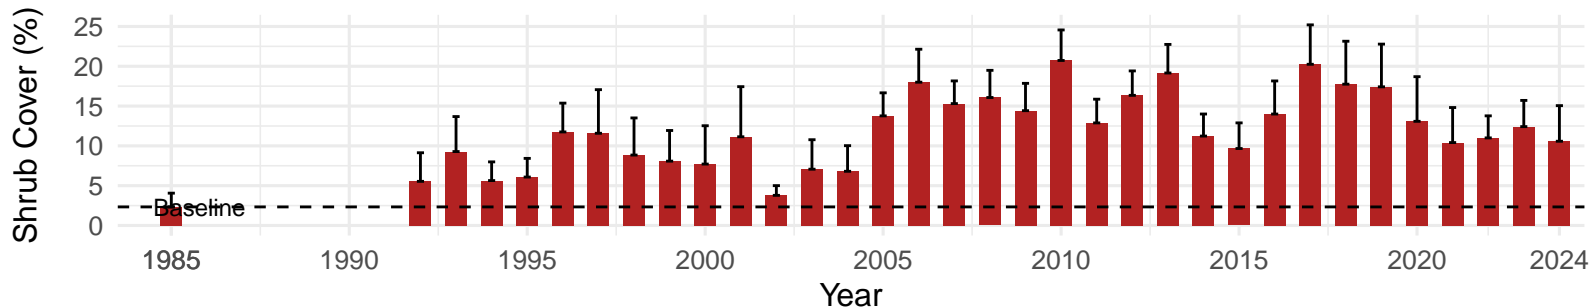

IND011 – Wellfield – Holland Type: Alkali Meadow – Green

Book Type: C – NRCS Ecological Site: Saline Meadow