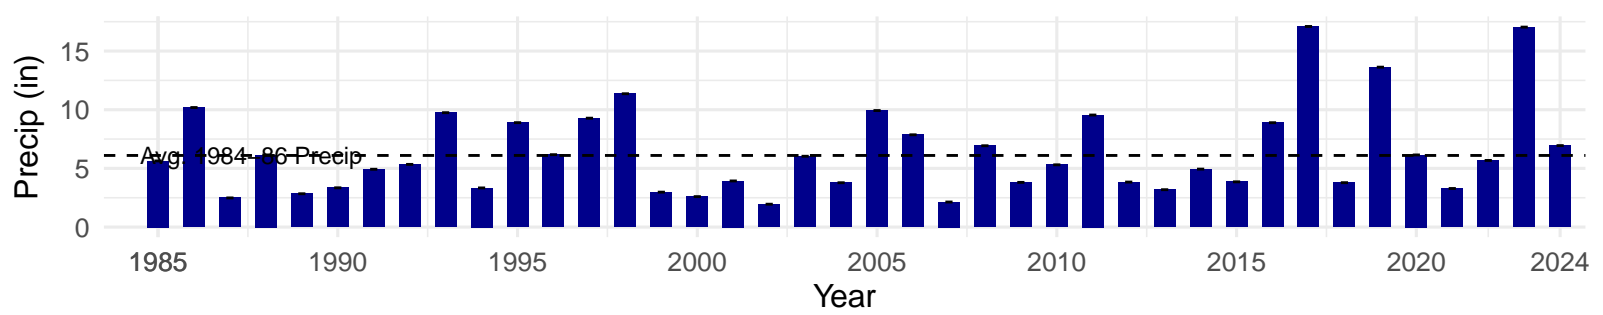

MAN006 – Wellfield – Holland Type: Alkali Meadow – Green

Book Type: C – NRCS Ecological Site: Sodic Fan 5–8" P.Z.