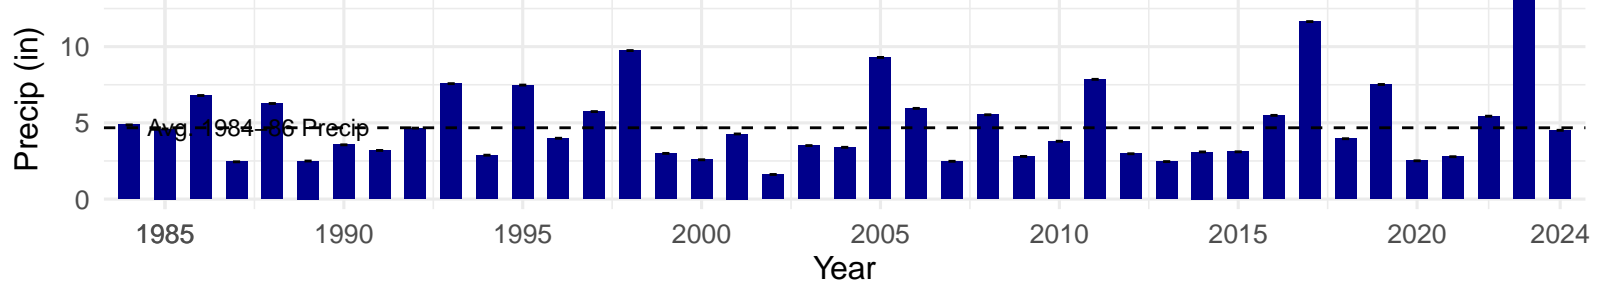

LAW082 – Wellfield – Holland Type: Rabbitbrush Meadow – Green Book Type: C – NRCS Ecological Site: Sodic Terrace