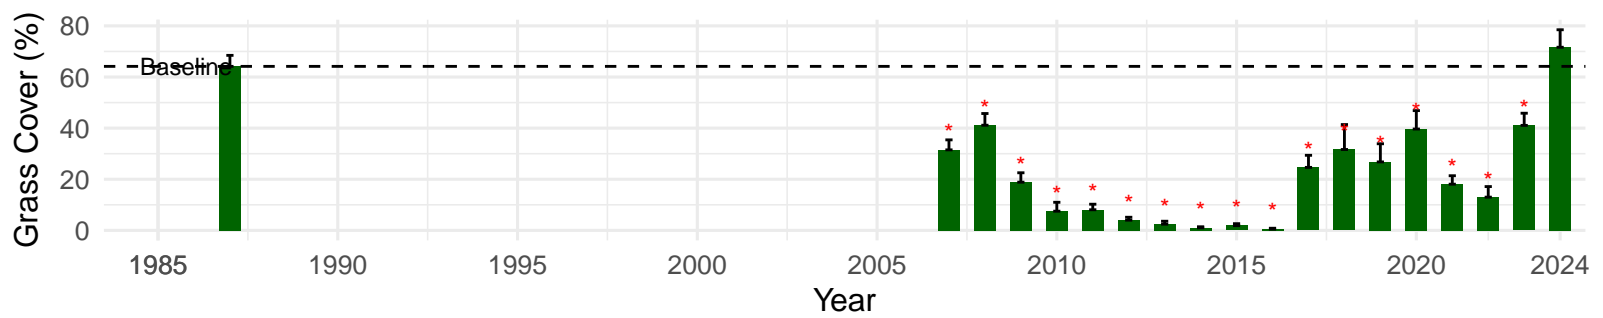

LAW072 – Wellfield – Holland Type: Alkali Meadow – Green

Book Type: C – NRCS Ecological Site: Saline Bottom