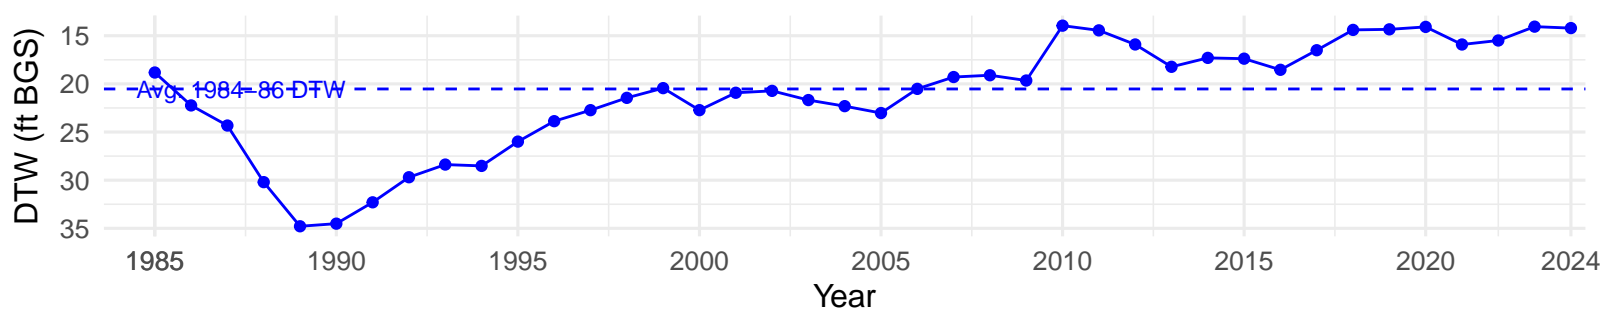

TIN064 – Wellfield – Holland Type: Alkali Meadow – Green

Book Type: C – NRCS Ecological Site: Saline Meadow