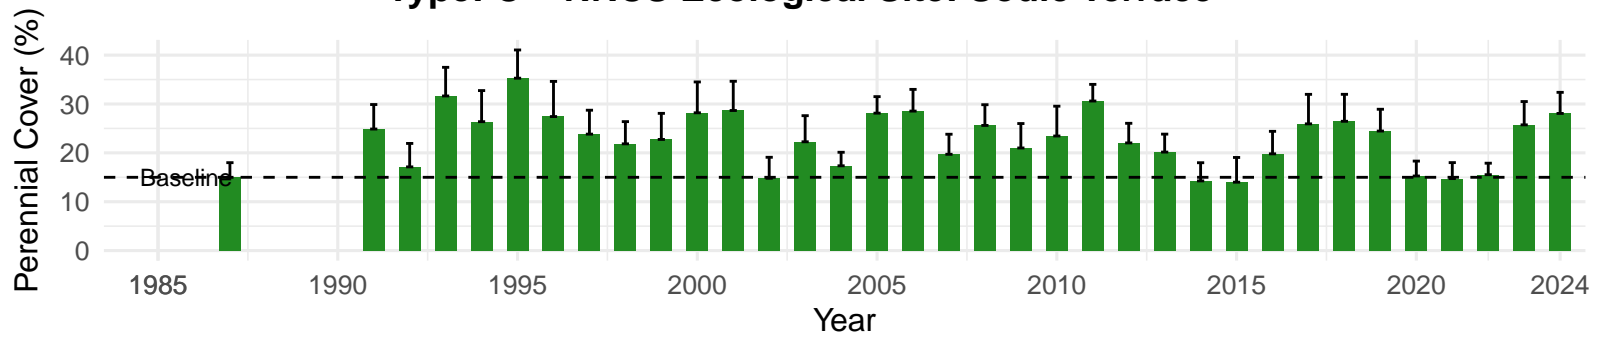

PLC223 – Control – Holland Type: Alkali Meadow – Green Book Type: C – NRCS Ecological Site: Sodic Terrace