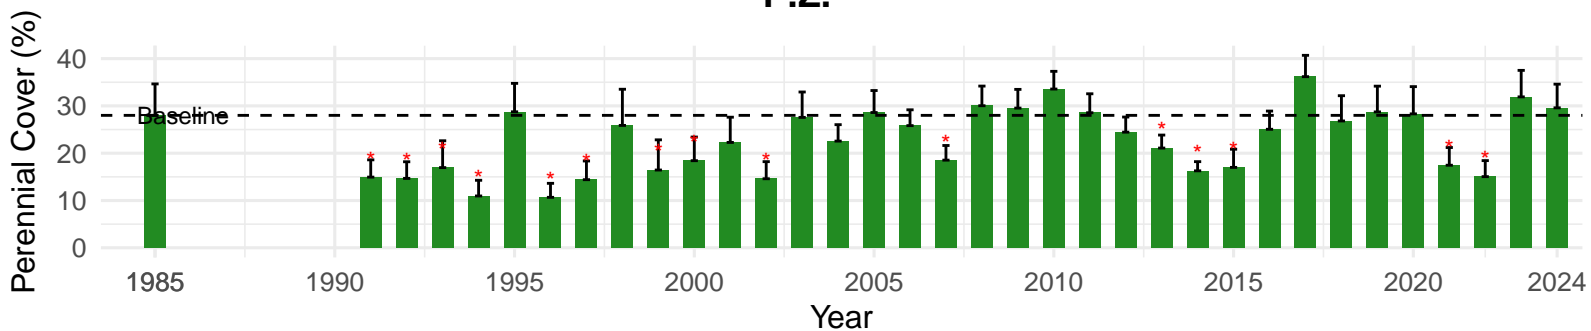

MAN007 – Wellfield – Holland Type: Nevada Saltbush Scrub – Green Book Type: B – NRCS Ecological Site: Sodic Fan 5–8" P.Z.