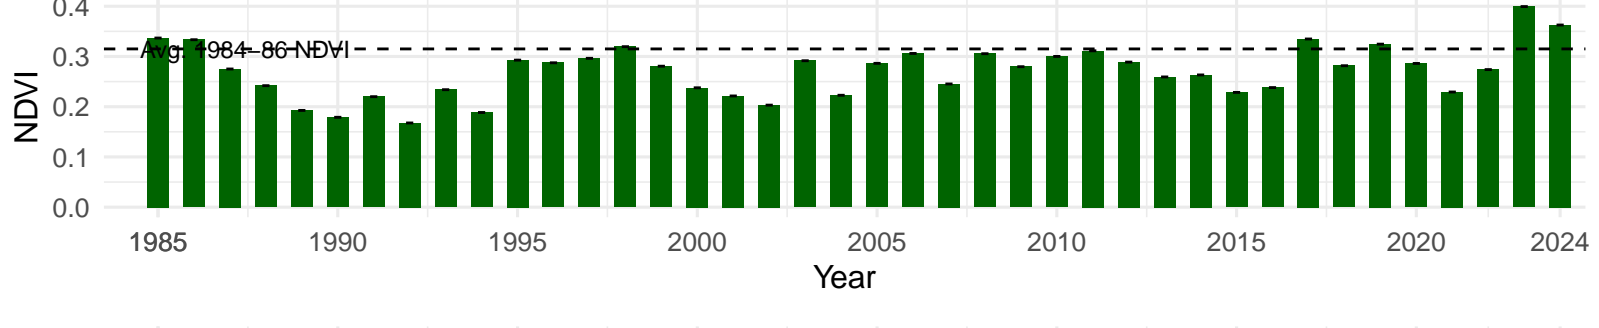

IND111 – Wellfield – Holland Type: Nevada Saltbush Meadow – Green Book Type: C – NRCS Ecological Site: Wetland