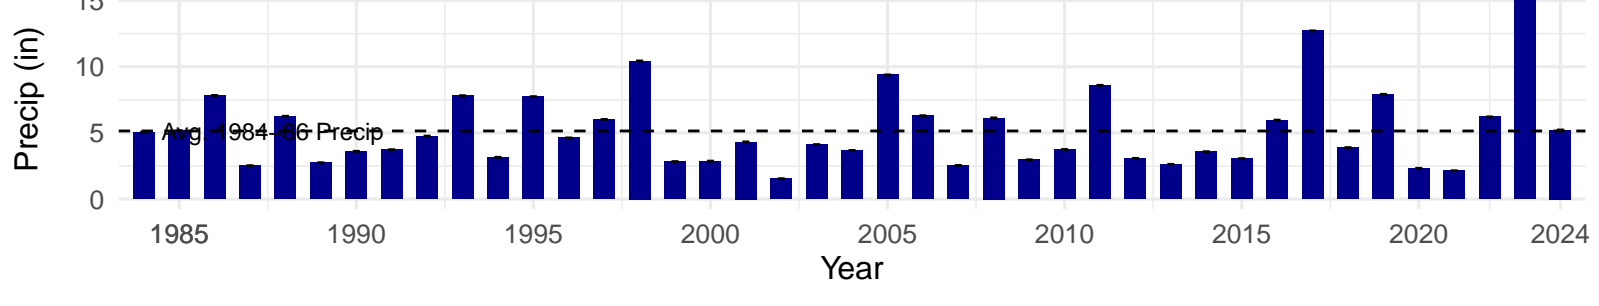

PLC106 – Control – Holland Type: Rabbitbrush Meadow – Green

Book Type: C – NRCS Ecological Site: Saline Bottom