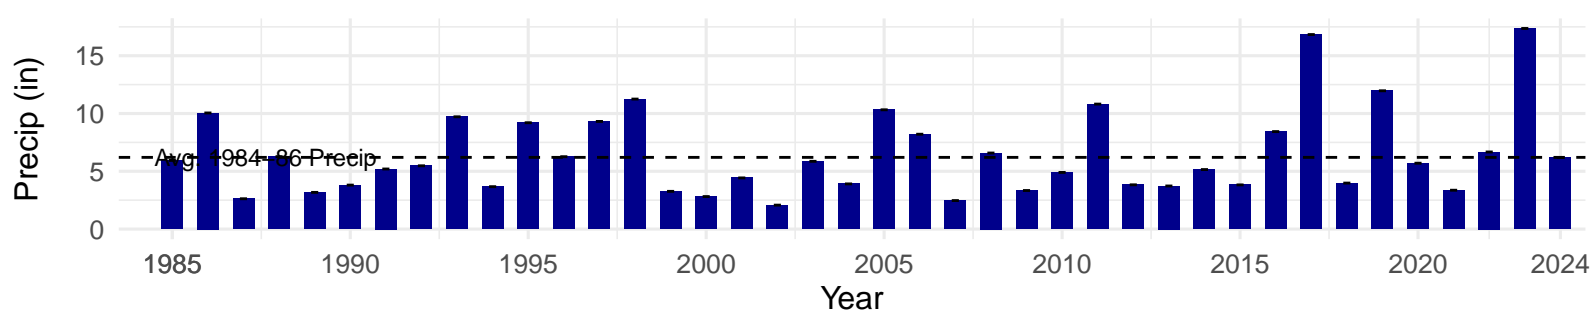

BLK095 – Wellfield – Holland Type: Alkali Meadow – Green

Book Type: A – NRCS Ecological Site: Saline Meadow