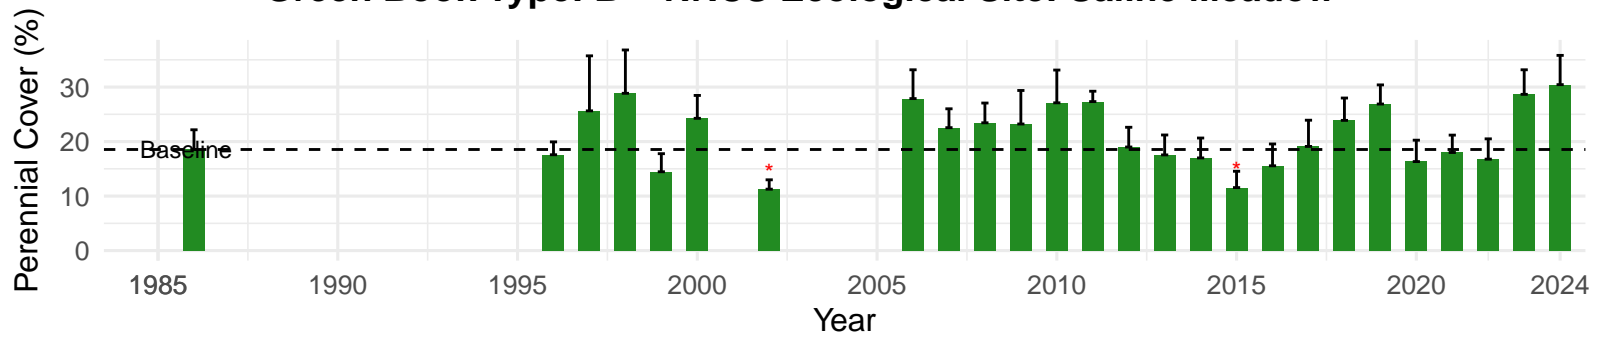

BGP088 – Wellfield – Holland Type: Nevada Saltbush Scrub – Green Book Type: B – NRCS Ecological Site: Saline Meadow