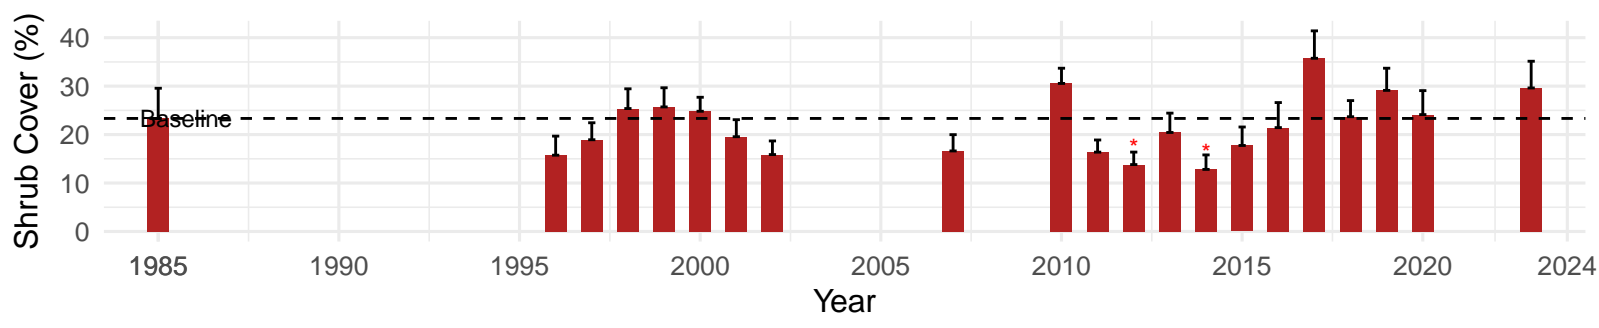

IND122 – Control – Holland Type: Nevada Saltbush Scrub – Green Book Type: B – NRCS Ecological Site: NA