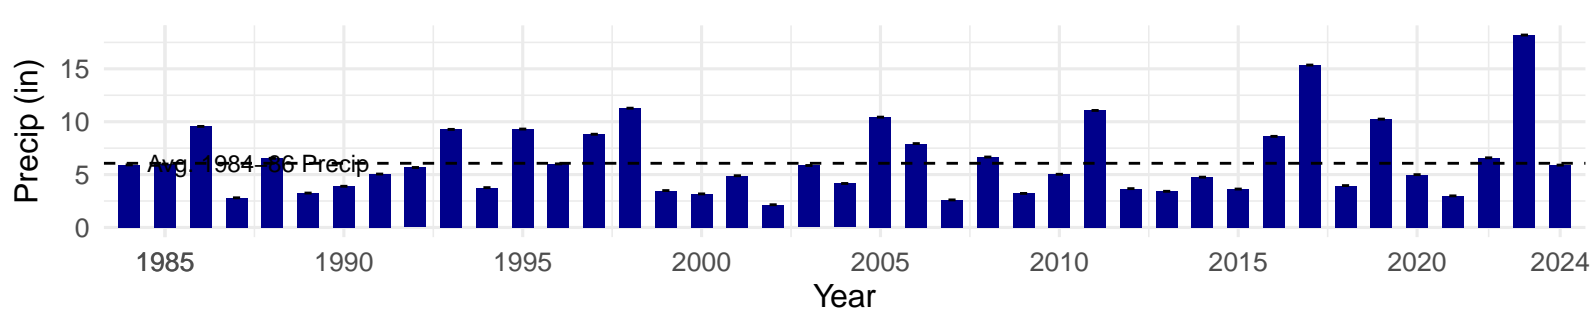

# BLK021 – Wellfield – Holland Type: Nevada Saltbush Scrub – Green Book Type: B – NRCS Ecological Site: Sodic Fan 5–8" P.Z.

**BLK024 – Wellfield – Holland Type: Nevada Saltbush Meadow –  
Green Book Type: C – NRCS Ecological Site: Sodic Fan 5–8"**  
**P.Z.**