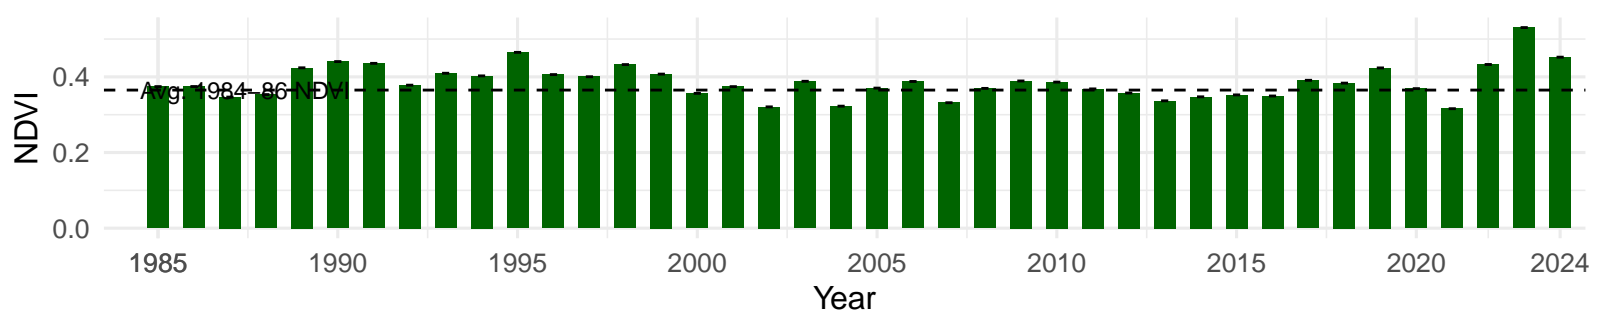

MAN060 – Control – Holland Type: Alkali Meadow – Green Book

Type: C – NRCS Ecological Site: Wet Meadow