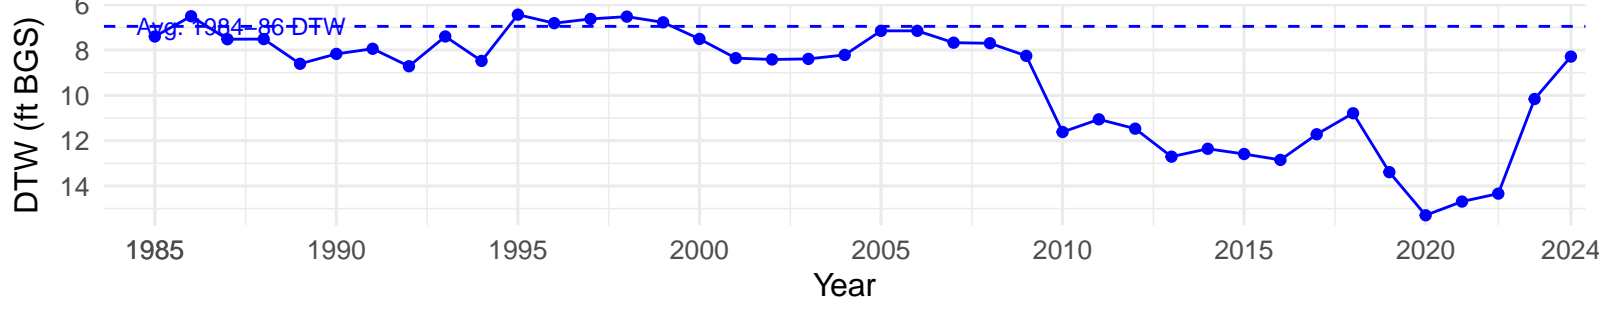

PLC056 – Control – Holland Type: Rabbitbrush Meadow – Green

Book Type: C – NRCS Ecological Site: NA