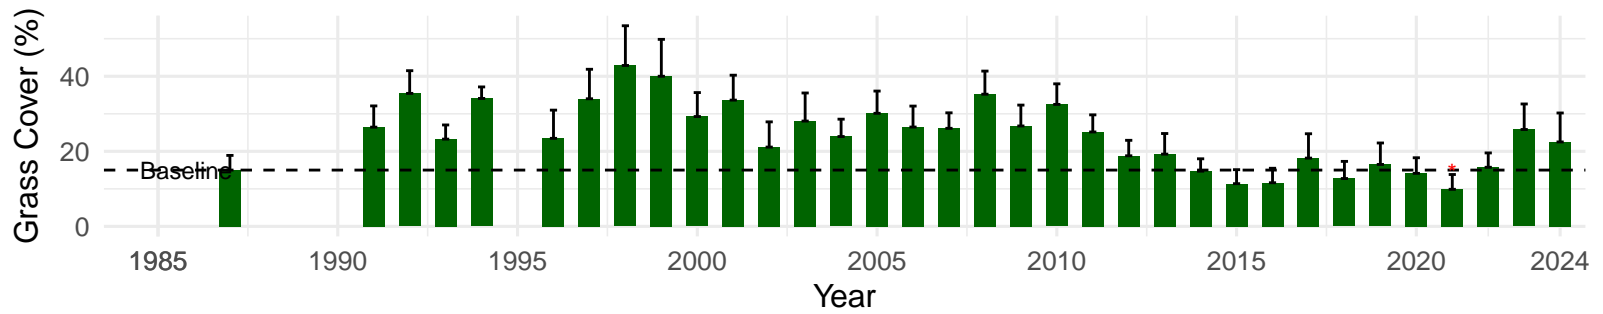

PLC137 – Control – Holland Type: Rabbitbrush Meadow – Green

Book Type: C – NRCS Ecological Site: Saline Meadow