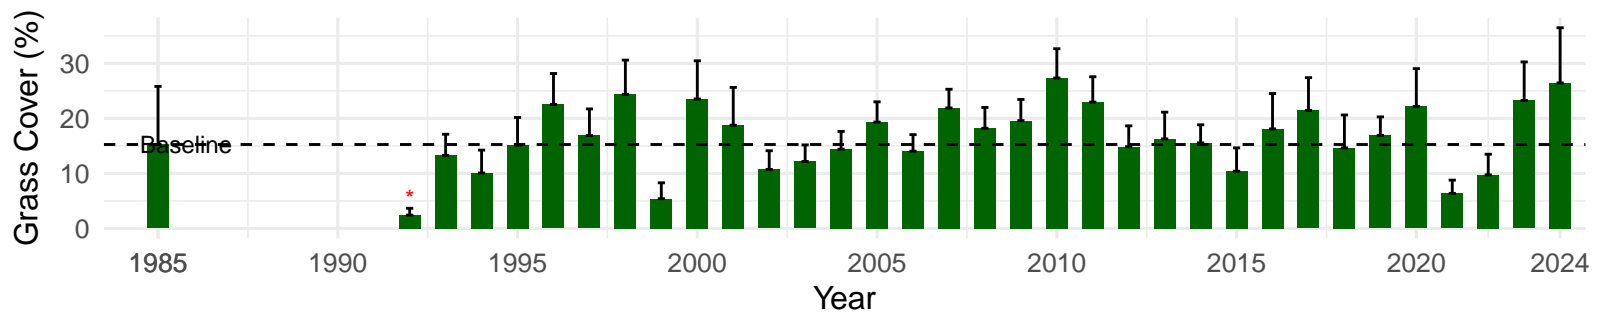

MAN006 – Wellfield – Holland Type: Alkali Meadow – Green

Book Type: C – NRCS Ecological Site: Sodic Fan 5–8" P.Z.