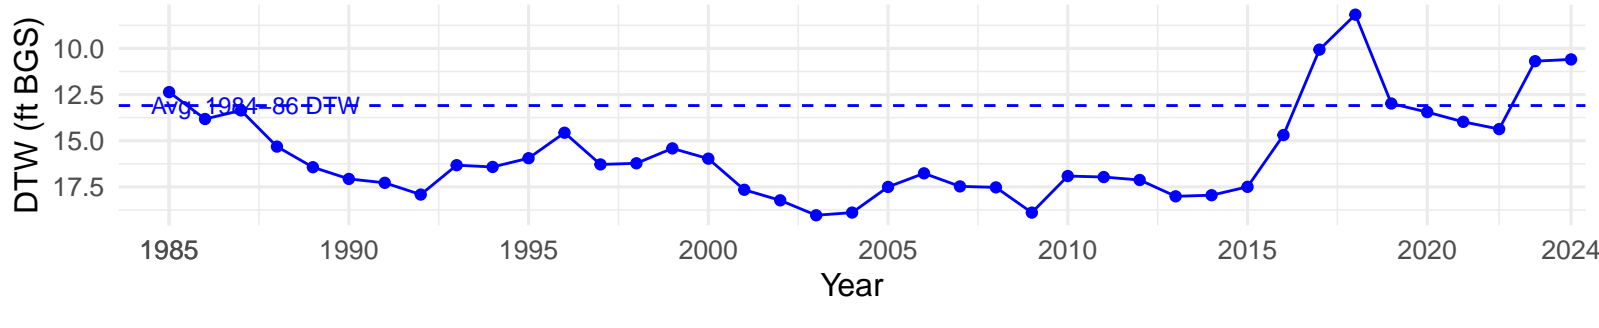

BIS085 – Wellfield – Holland Type: Rabbitbrush Meadow – Green Book Type: C – NRCS Ecological Site: Saline Meadow