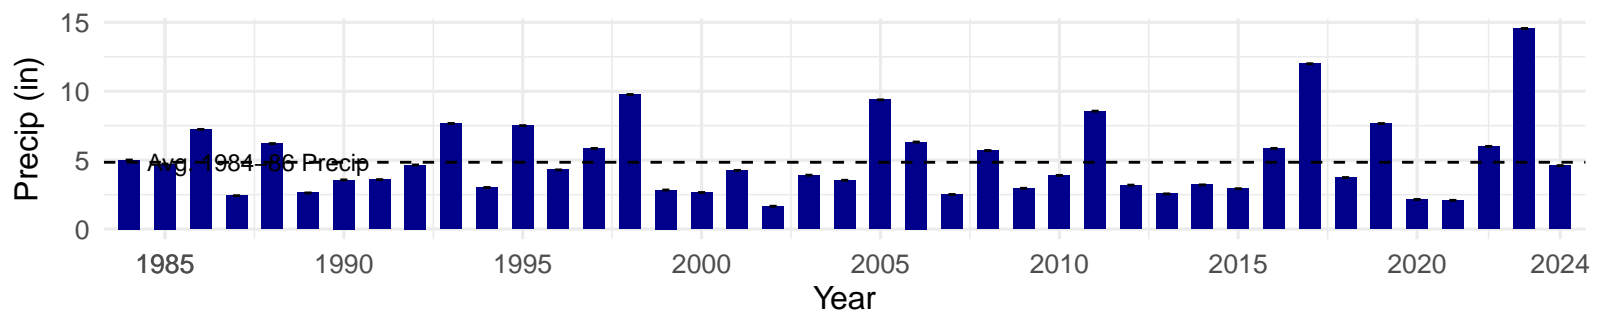

FSL120 – Wellfield – Holland Type: Alkali Meadow – Green

Book Type: C – NRCS Ecological Site: NA