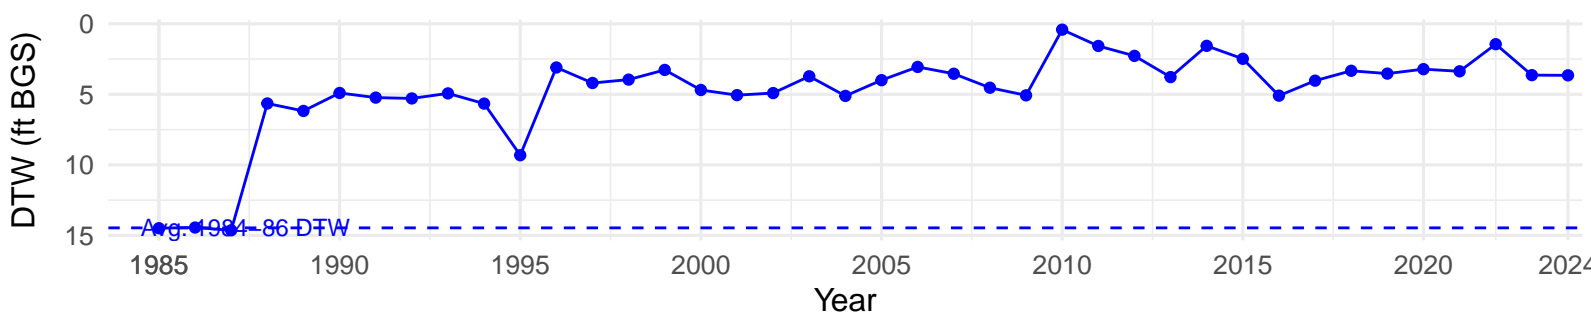

FSL128 – Control – Holland Type: Alkali Meadow – Green Book

Type: C – NRCS Ecological Site: Moist Floodplain