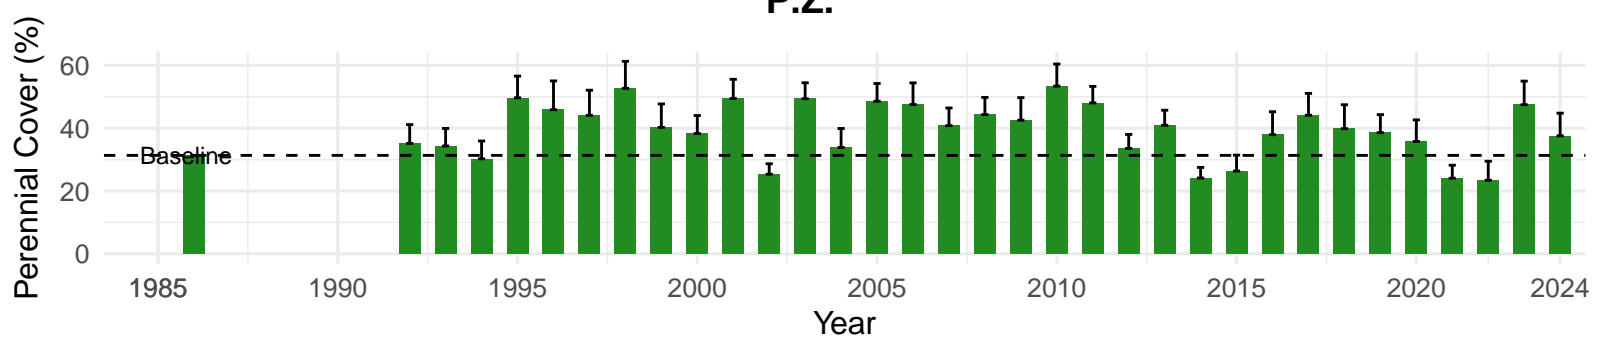

BLK074 – Wellfield – Holland Type: Nevada Saltbush Scrub – Green Book Type: B – NRCS Ecological Site: Sodic Fan 5–8" P.Z.