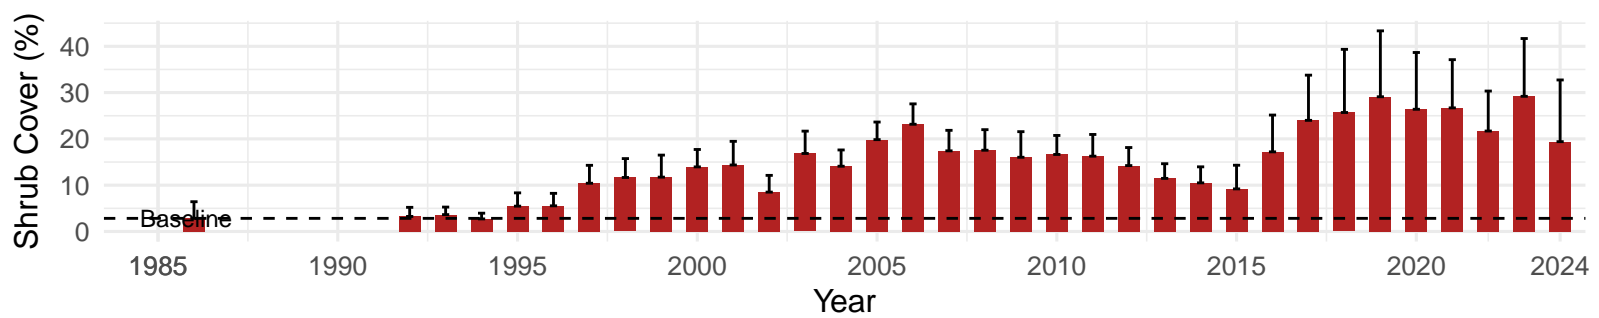

BLK075 – Wellfield – Holland Type: Alkali Meadow – Green

Book Type: C – NRCS Ecological Site: Saline Bottom