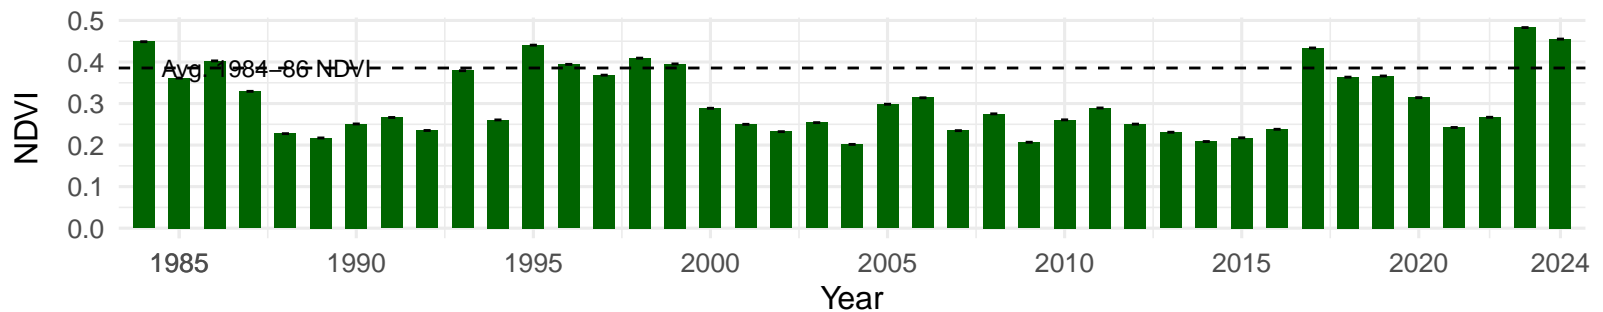

FSL116 – Wellfield – Holland Type: Alkali Meadow – Green

Book Type: C – NRCS Ecological Site: Saline Bottom