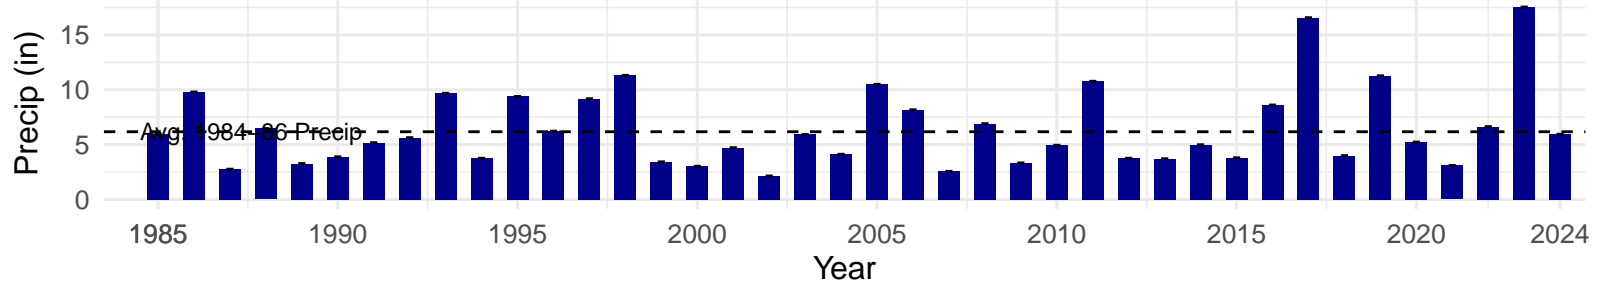

BLK074 – Wellfield – Holland Type: Nevada Saltbush Scrub – Green Book Type: B – NRCS Ecological Site: Sodic Fan 5–8" P.Z.