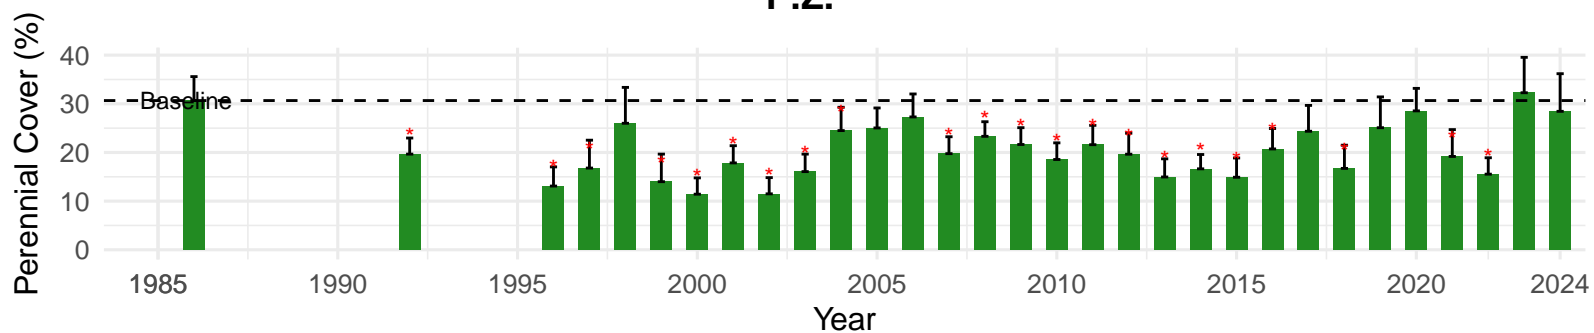

# BLK021 – Wellfield – Holland Type: Nevada Saltbush Scrub – Green Book Type: B – NRCS Ecological Site: Sodic Fan 5–8" P.Z.

**BLK024 – Wellfield – Holland Type: Nevada Saltbush Meadow –  
Green Book Type: C – NRCS Ecological Site: Sodic Fan 5–8"**  
**P.Z.**