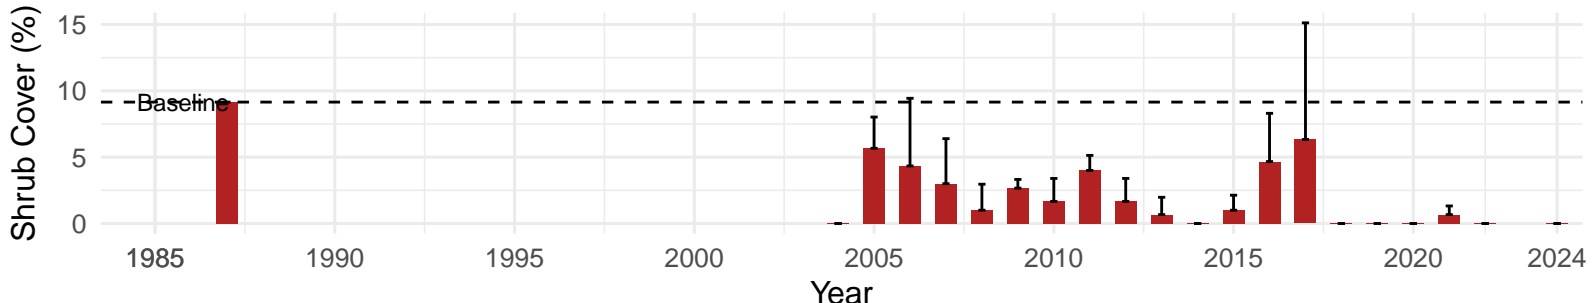

FSL126 – Control – Holland Type: Alkali Meadow – Green Book

Type: C – NRCS Ecological Site: Moist Floodplain