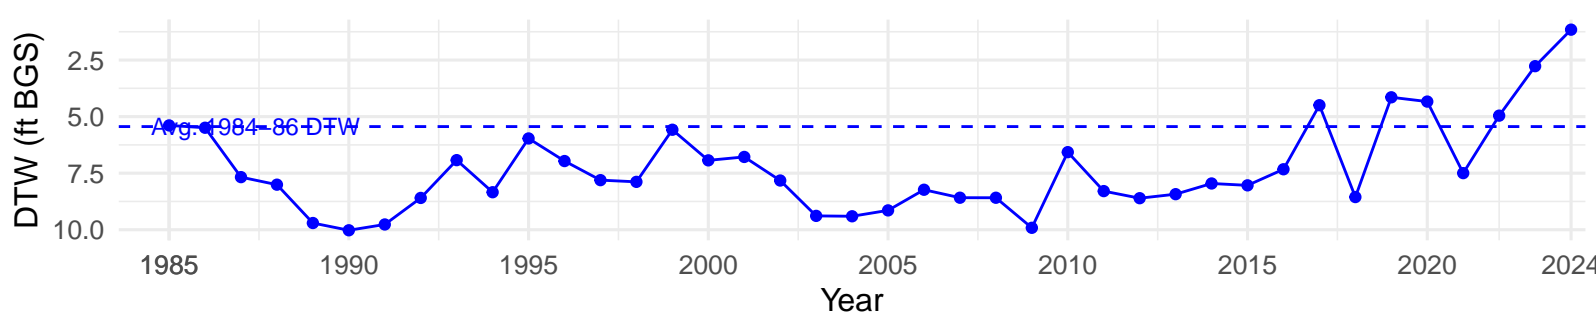

BIS055 – Control – Holland Type: Alkali Meadow – Green Book

Type: C – NRCS Ecological Site: Saline Meadow