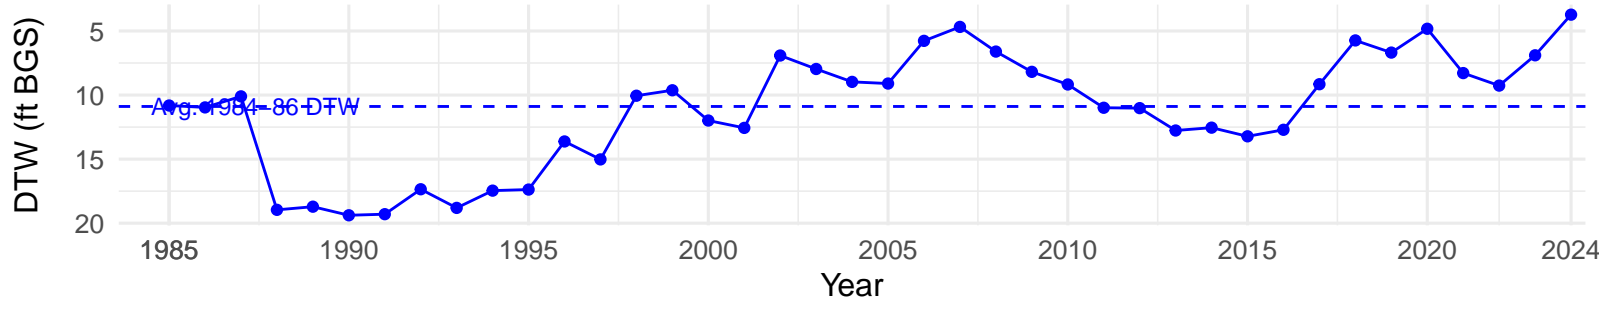

FSL048 – Wellfield – Holland Type: Alkali Meadow – Green

Book Type: A – NRCS Ecological Site: