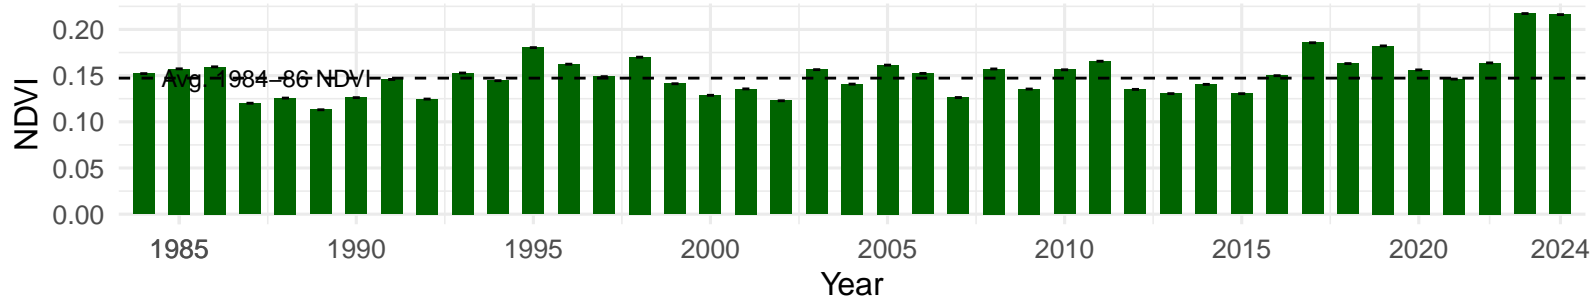

PLC092 – Control – Holland Type: Rabbitbrush Scrub – Green

Book Type: B – NRCS Ecological Site: NA