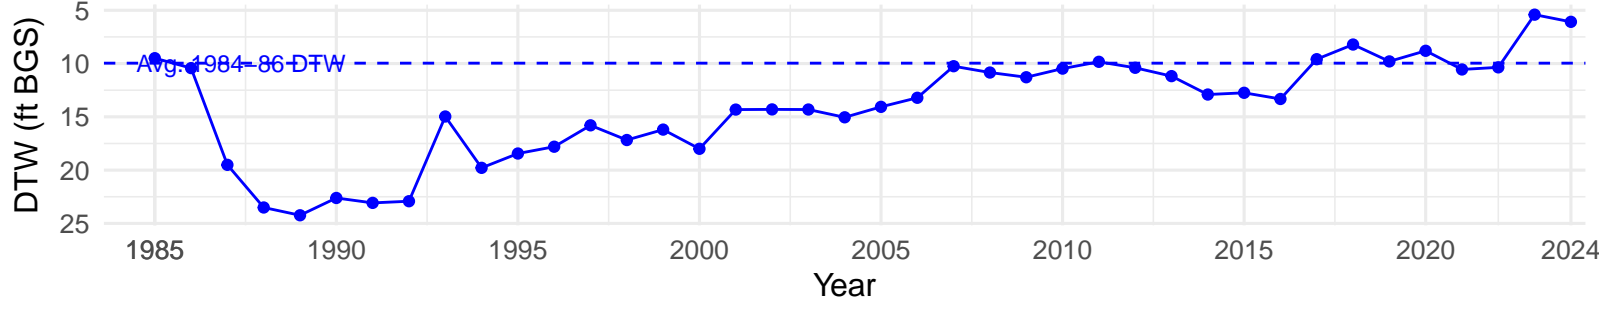

BGP086 – Wellfield – Holland Type: Alkali Meadow – Green

Book Type: C – NRCS Ecological Site: NA