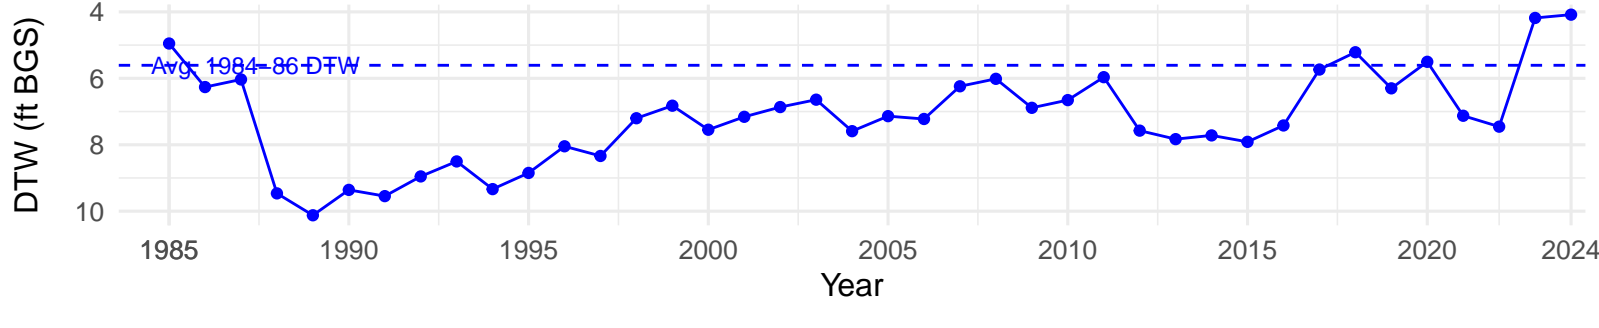

MAN014 – Control – Holland Type: Nevada Saltbush Meadow – Green Book Type: C – NRCS Ecological Site: Saline Bottom