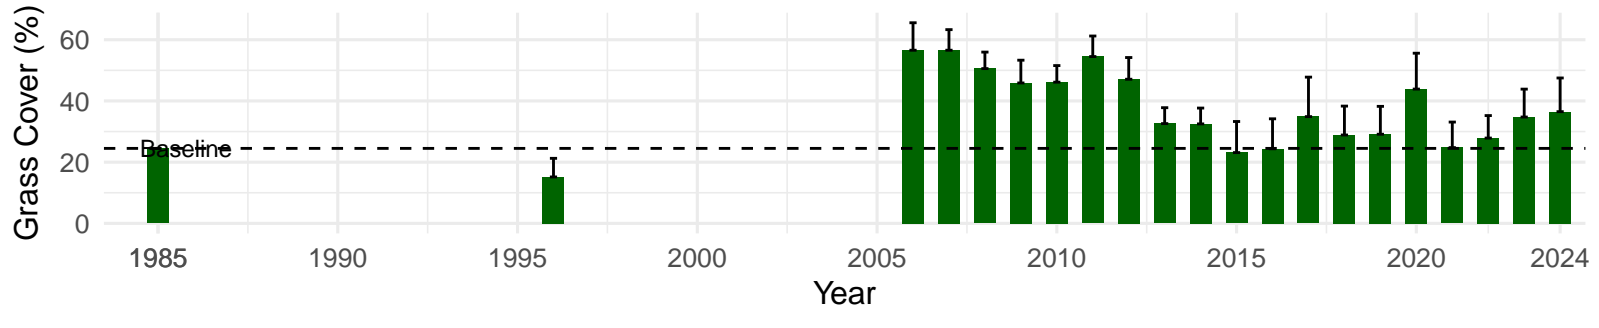

IND205 – Wellfield – Holland Type: Alkali Meadow – Green

Book Type: C – NRCS Ecological Site: Wetland