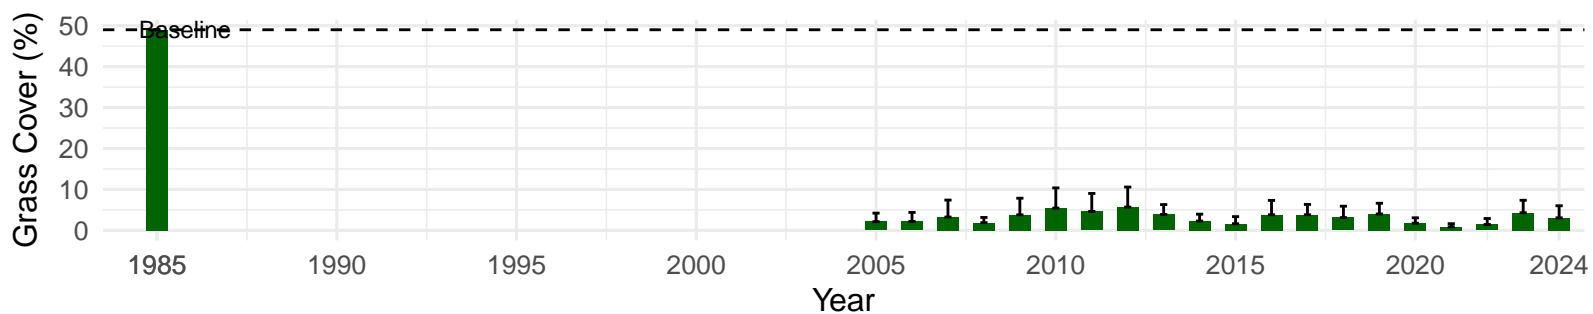

IND026 – Wellfield – Holland Type: Alkali Meadow – Green

Book Type: C – NRCS Ecological Site: Wetland