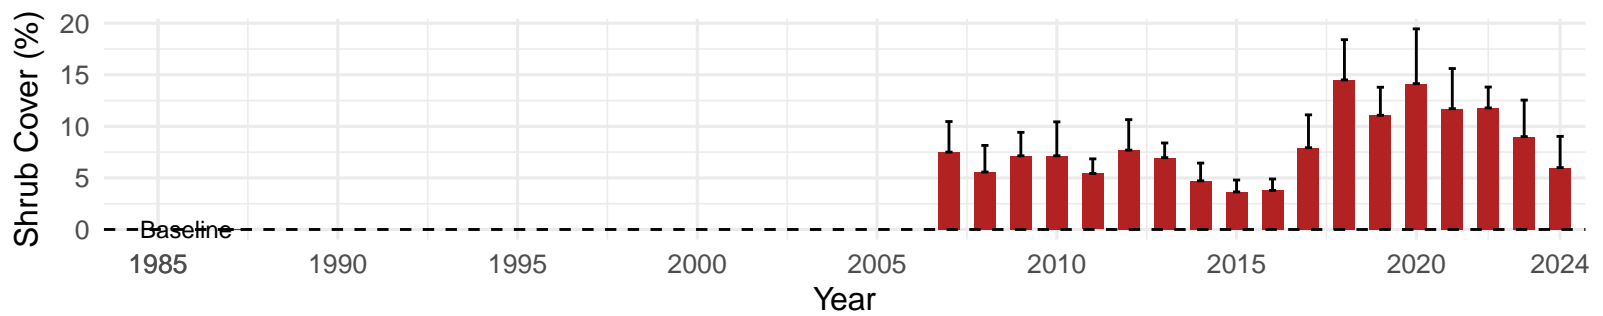

LAW072 – Wellfield – Holland Type: Alkali Meadow – Green

Book Type: C – NRCS Ecological Site: Saline Bottom