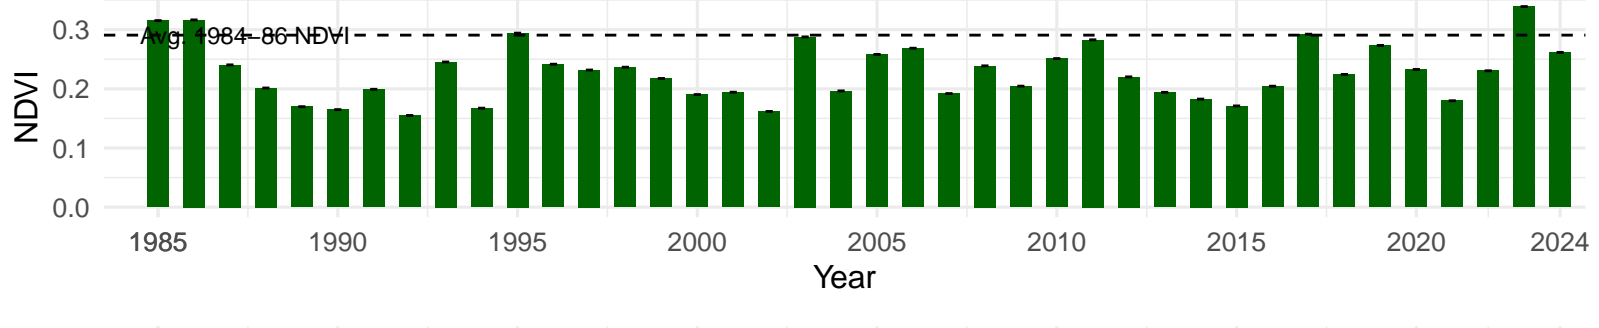

IND124 – Wellfield – Holland Type: Nevada Saltbush Scrub – Green Book Type: B – NRCS Ecological Site: Wetland