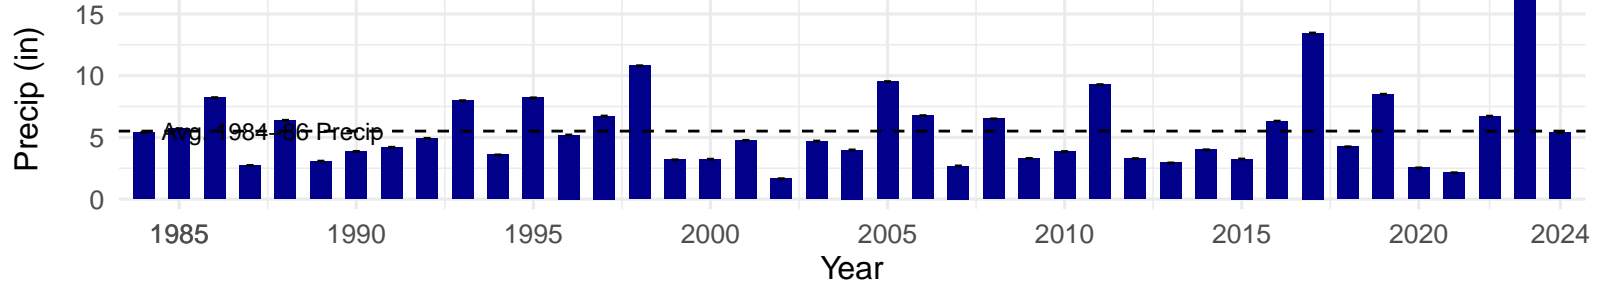

PLC144 – Control – Holland Type: Alkali Meadow – Green Book

Type: C – NRCS Ecological Site: NA