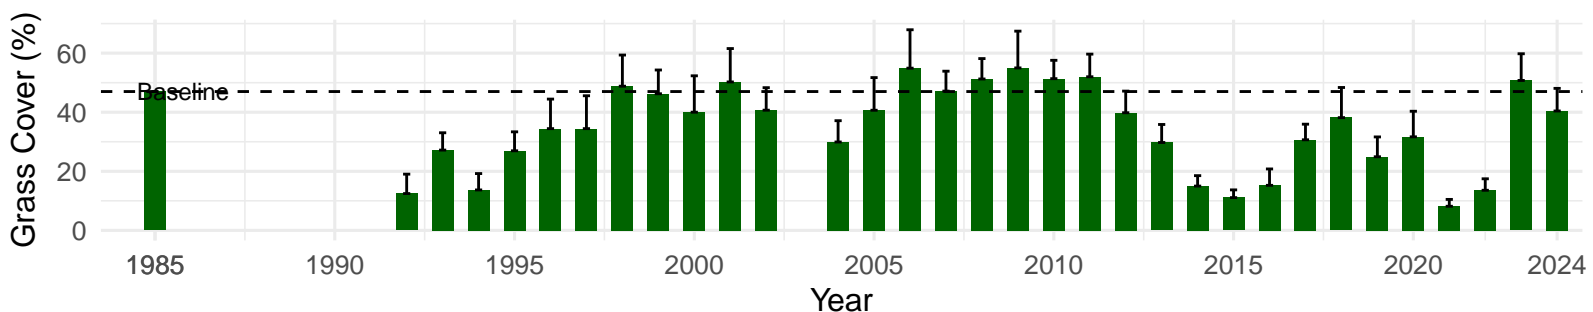

IND019 – Wellfield – Holland Type: Alkali Meadow – Green

Book Type: C – NRCS Ecological Site: Saline Meadow