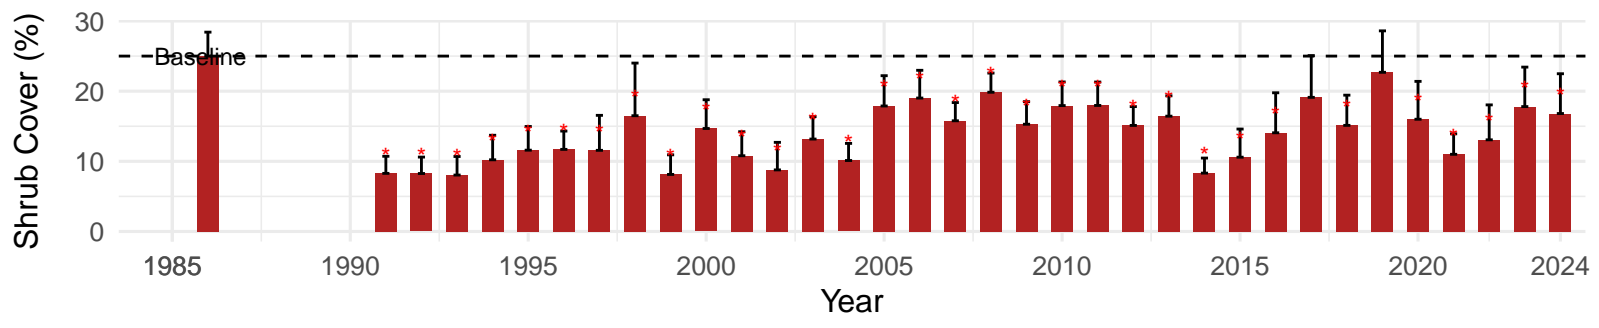

**BGP162 – Wellfield – Holland Type: Nevada Saltbush Scrub –
Green Book Type: B – NRCS Ecological Site: Loamy 5–8" P.Z.**