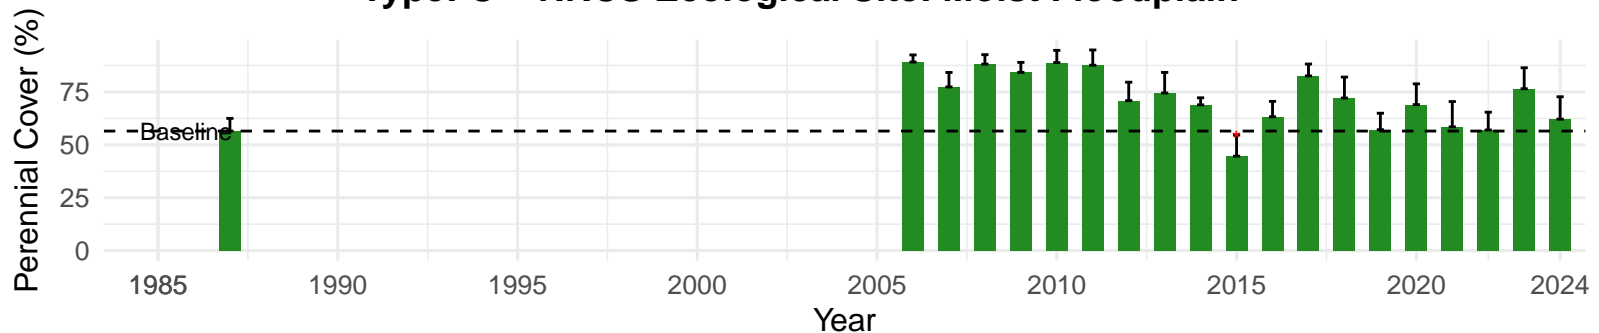

FSL166 – Control – Holland Type: Alkali Meadow – Green Book

Type: C – NRCS Ecological Site: Moist Floodplain