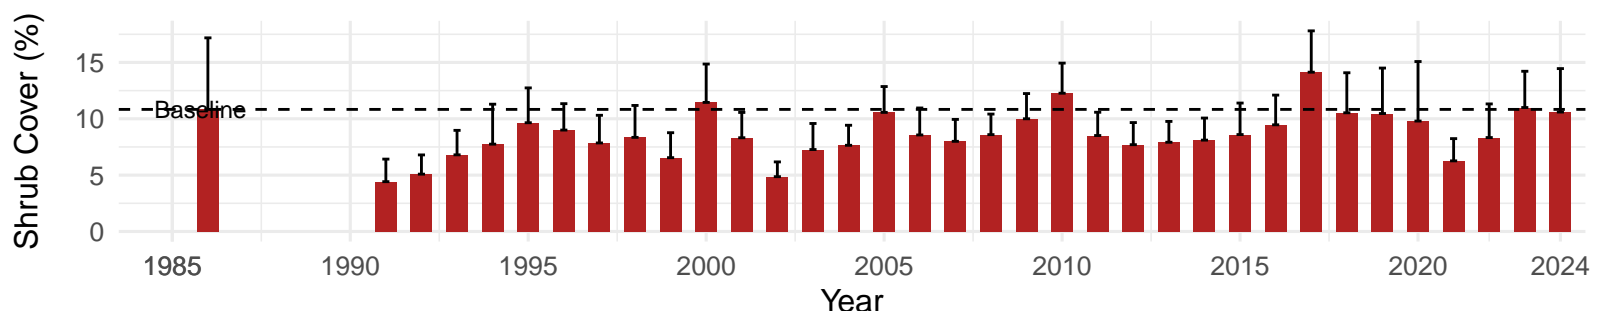

BLK009 – Wellfield – Holland Type: Alkali Meadow – Green

Book Type: C – NRCS Ecological Site: Saline Bottom