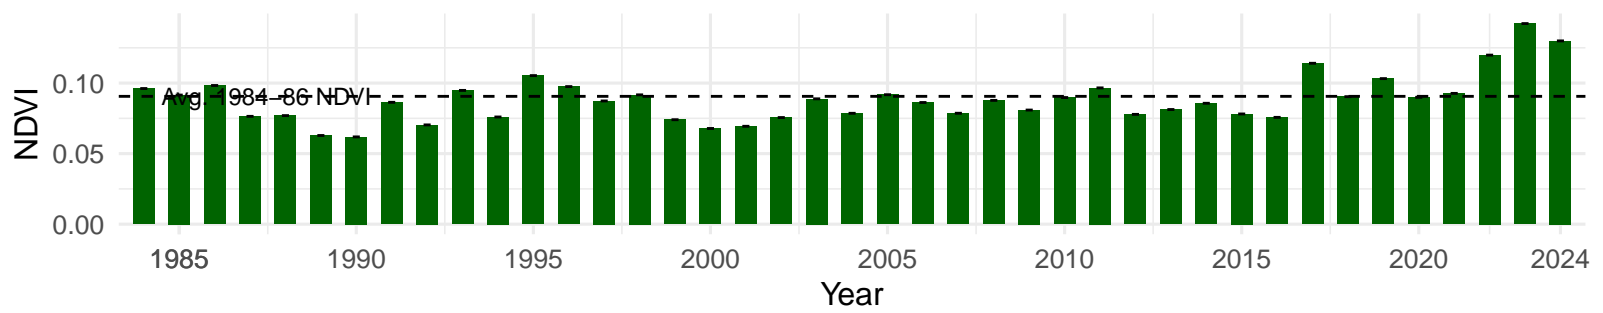

TIN068 – Wellfield – Holland Type: Alkali Meadow – Green

Book Type: A – NRCS Ecological Site: Sodic Flat