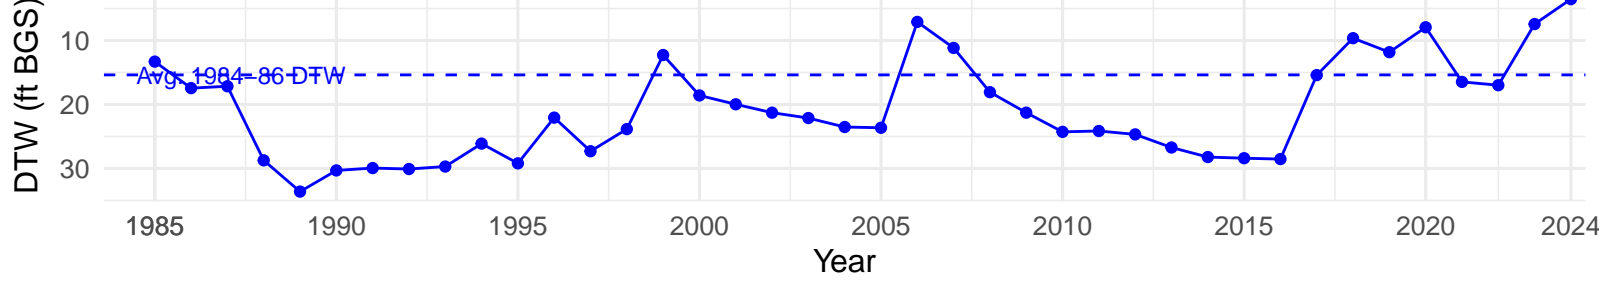

**LAW063 – Wellfield – Holland Type: Desert Greasewood Scrub
– Green Book Type: A – NRCS Ecological Site: Loamy 5–8"
P.Z.**