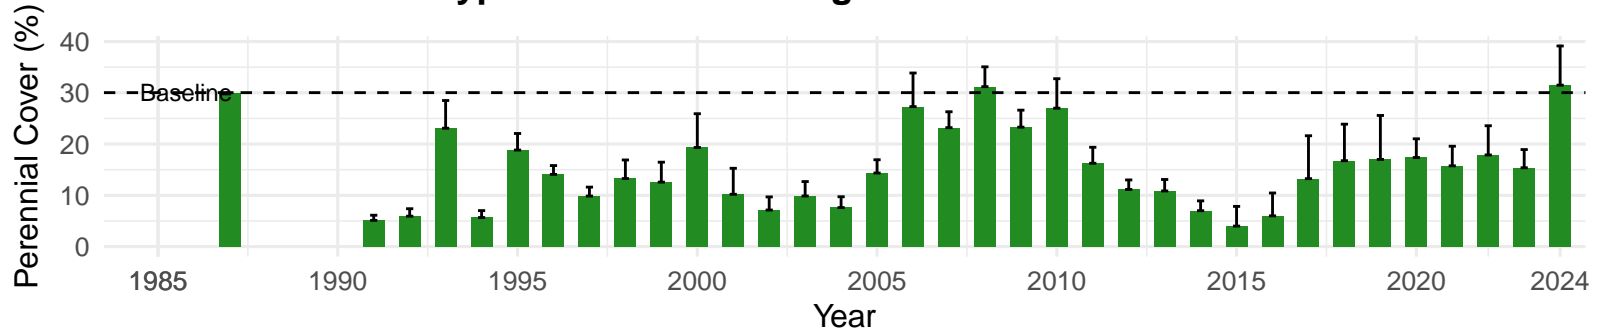

LAW085 – Wellfield – Holland Type: Alkali Meadow – Green

Book Type: C – NRCS Ecological Site: Saline Bottom