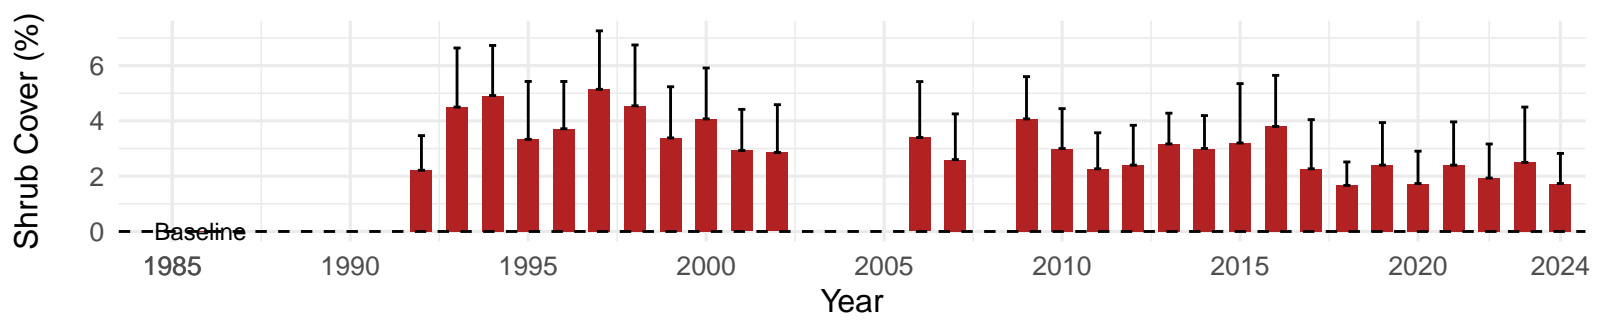

BGP047 – Control – Holland Type: Alkali Meadow – Green Book

Type: C – NRCS Ecological Site: Saline Bottom