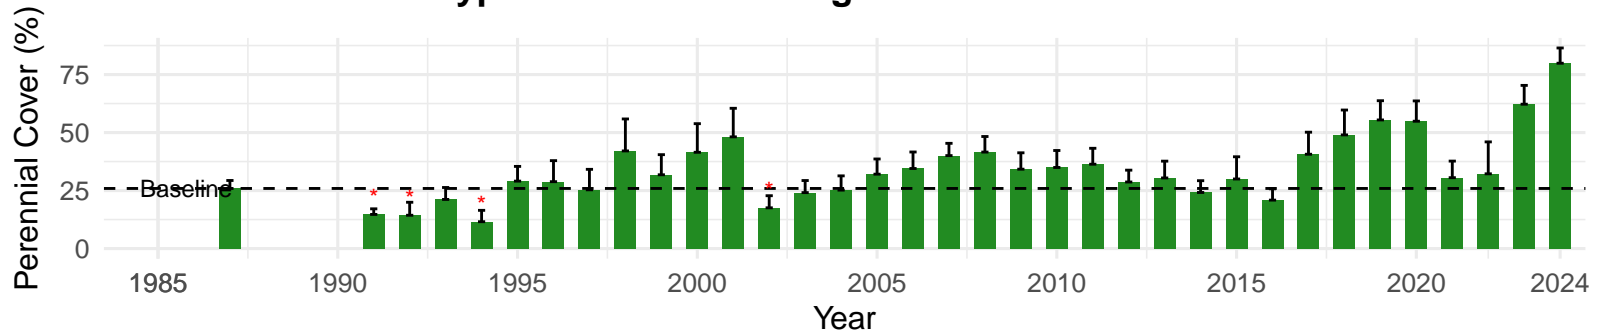

LAW120 – Wellfield – Holland Type: Alkali Meadow – Green

Book Type: C – NRCS Ecological Site: Saline Bottom