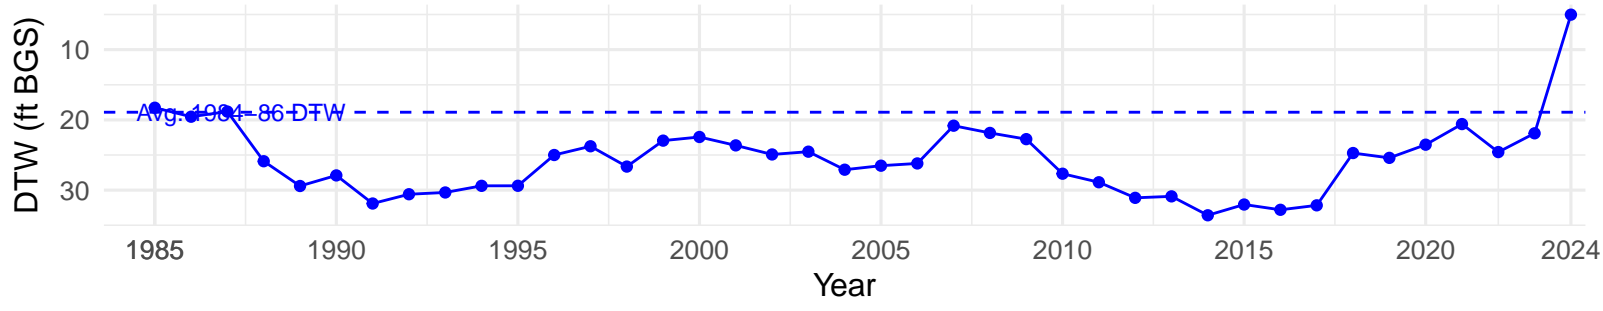

FSP015 – Wellfield – Holland Type: Alkali Meadow – Green

Book Type: C – NRCS Ecological Site: Saline Bottom