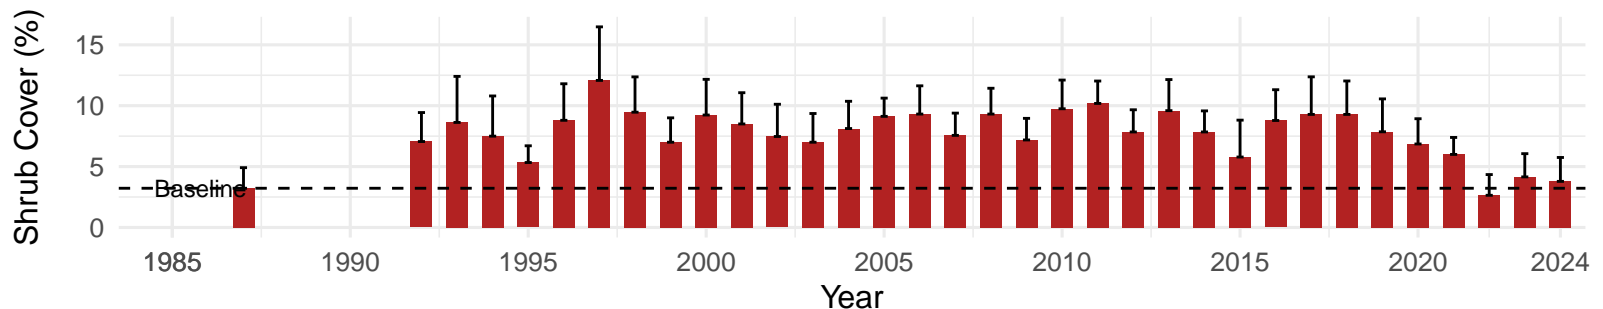

PLC121 – Control – Holland Type: Alkali Meadow – Green Book

Type: C – NRCS Ecological Site: Moist Floodplain