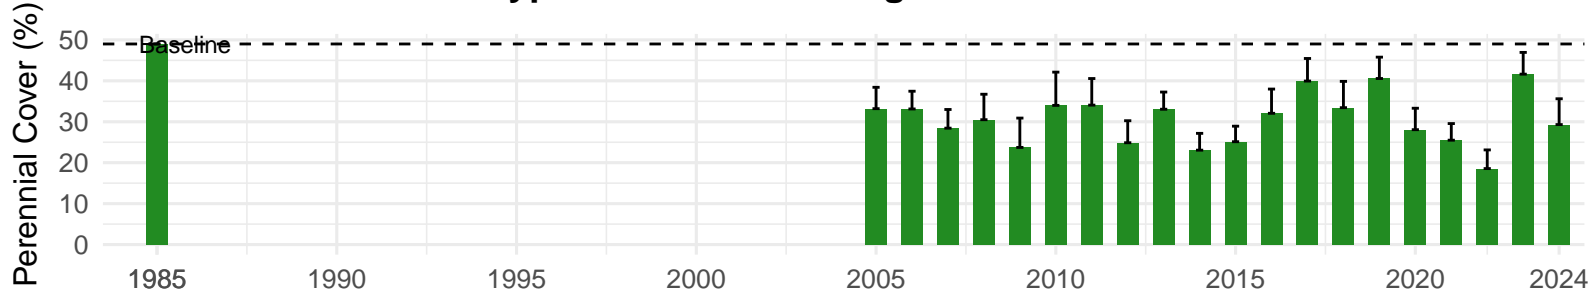

IND026 – Wellfield – Holland Type: Alkali Meadow – Green

Book Type: C – NRCS Ecological Site: Wetland