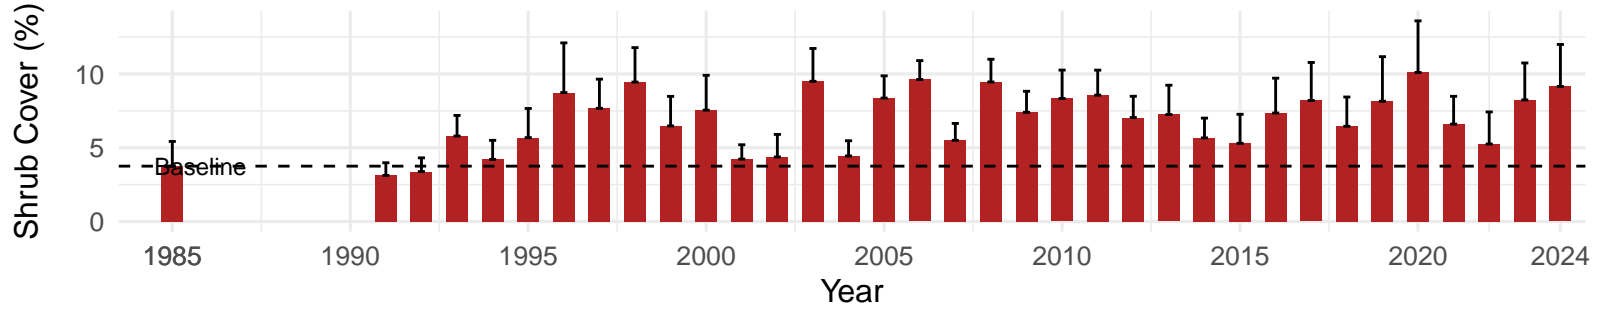

IND163 – Control – Holland Type: Alkali Meadow – Green Book Type: C – NRCS Ecological Site: Sandy Terrace 5–8" P.Z.