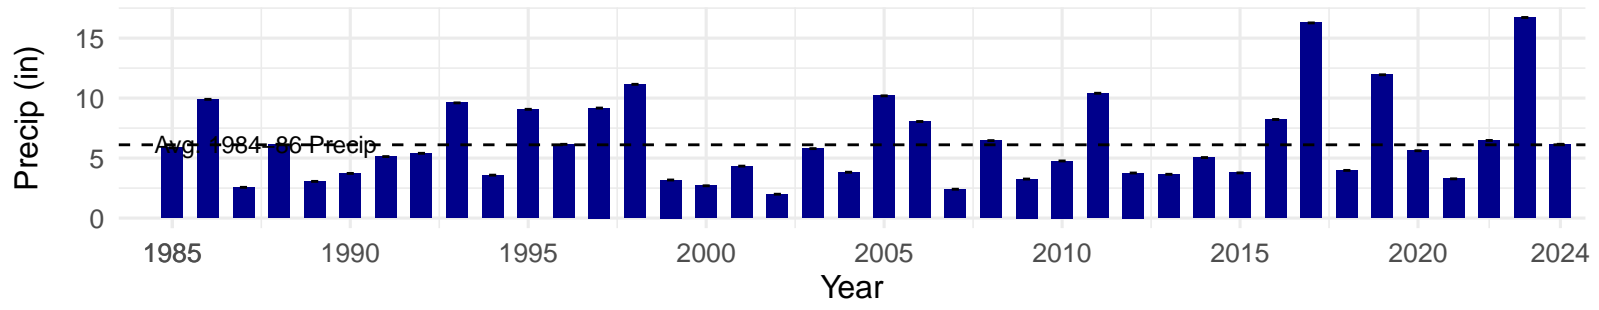

BLK093 – Wellfield – Holland Type: Alkali Meadow – Green

Book Type: C – NRCS Ecological Site: Saline Bottom