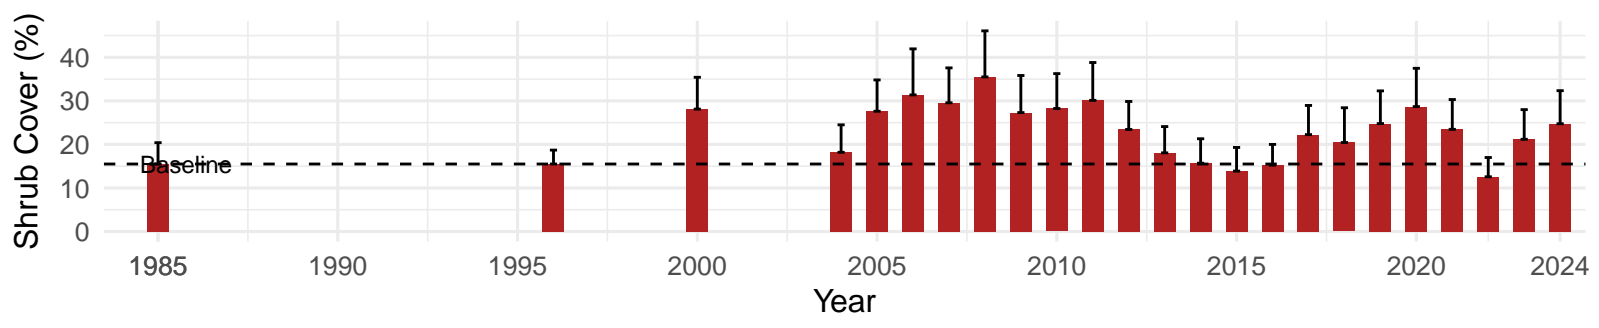

MAN042 – Wellfield – Holland Type: Rabbitbrush Scrub – Green Book Type: A – NRCS Ecological Site: Wetland