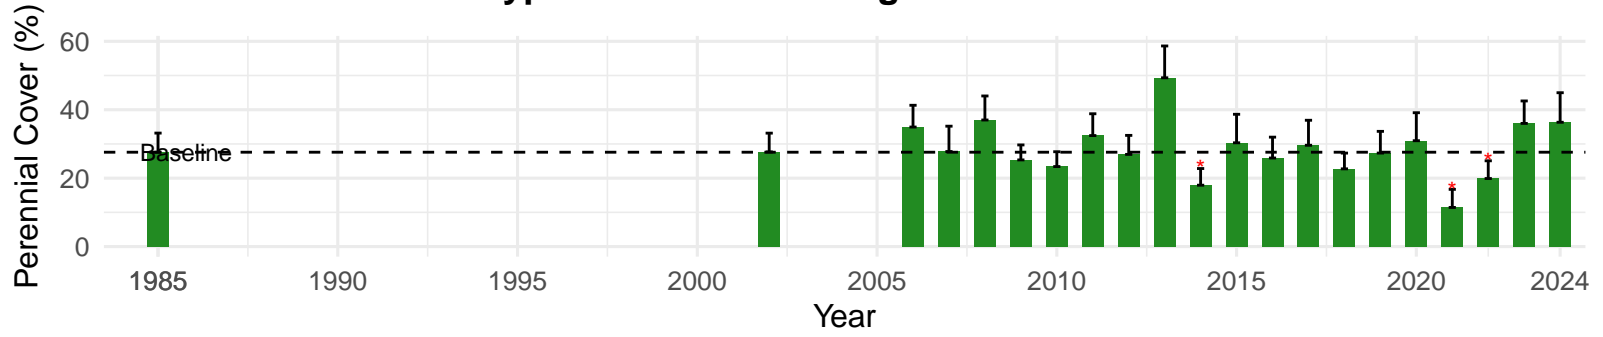

LNP095 – Control – Holland Type: Alkali Meadow – Green Book

Type: C – NRCS Ecological Site: NA