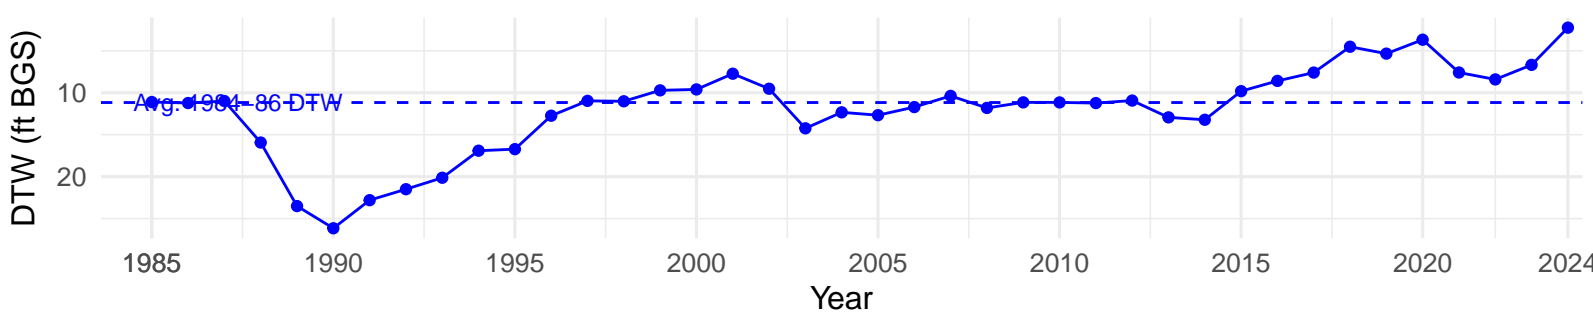

BLK039 – Wellfield – Holland Type: Alkali Meadow – Green

Book Type: C – NRCS Ecological Site: Saline Bottom