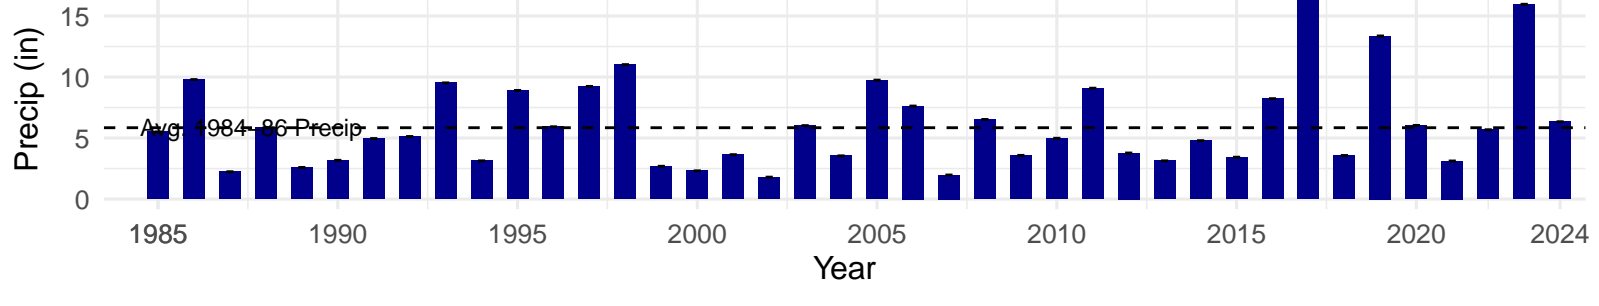

IND124 – Wellfield – Holland Type: Nevada Saltbush Scrub – Green Book Type: B – NRCS Ecological Site: Wetland