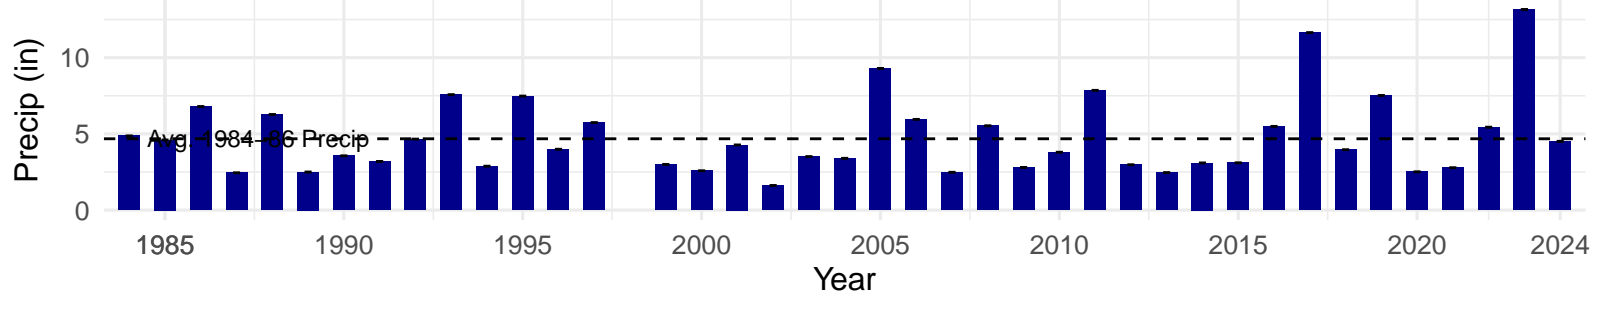

LAW043 – Wellfield – Holland Type: Rush Sedge Meadow – Green Book Type: E – NRCS Ecological Site: Sodic Terrace