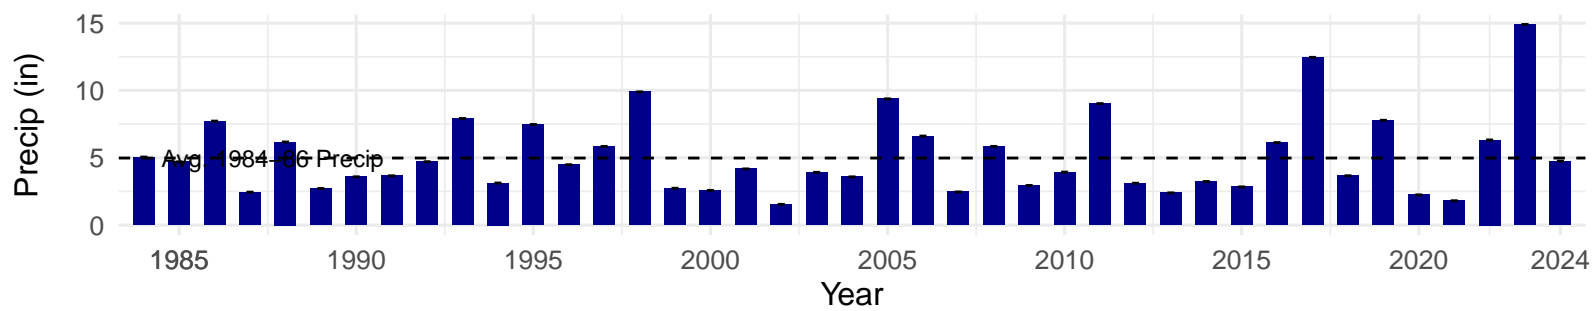

BIS055 – Control – Holland Type: Alkali Meadow – Green Book

Type: C – NRCS Ecological Site: Saline Meadow