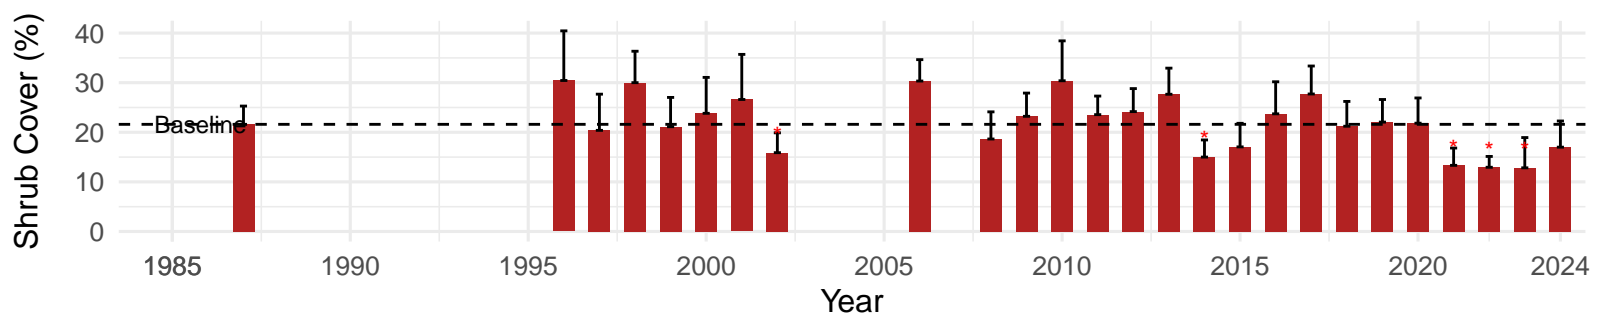

PLC007 – Wellfield – Holland Type: Nevada Saltbush Scrub – Green Book Type: B – NRCS Ecological Site: Saline Meadow