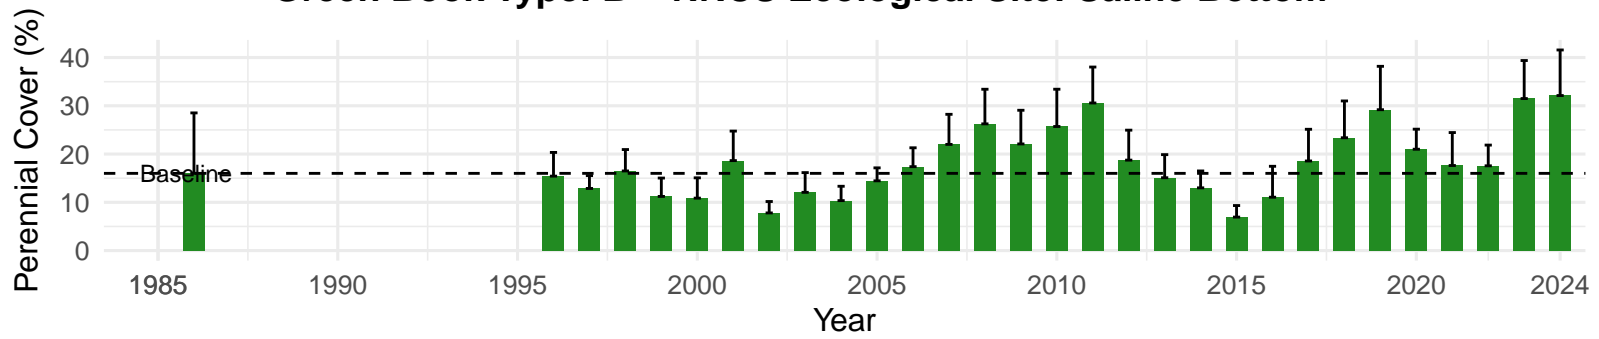

FSP004 – Wellfield – Holland Type: Rabbitbrush Meadow – Green Book Type: B – NRCS Ecological Site: Saline Bottom