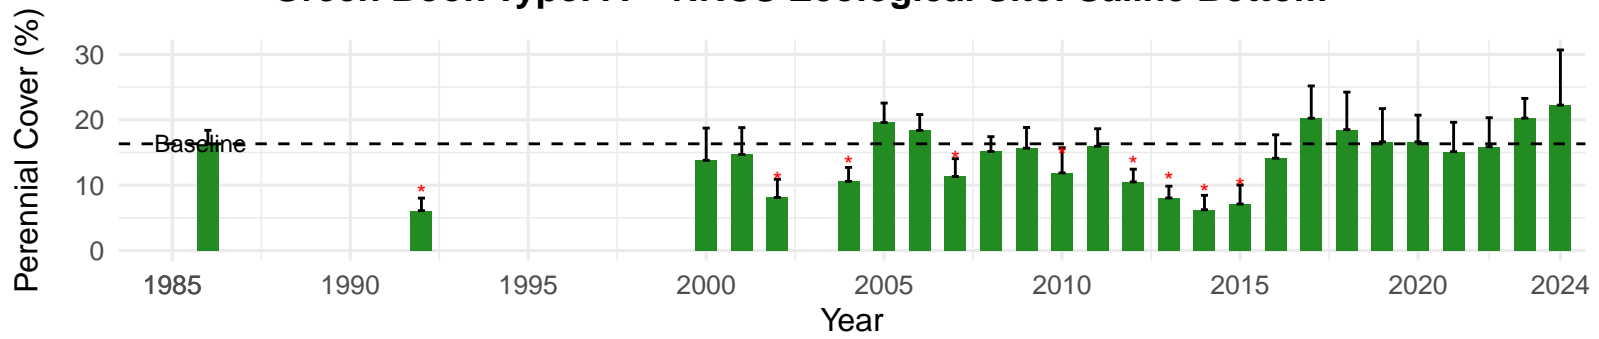

BLK077 – Wellfield – Holland Type: Desert Sink Scrub – Green Book Type: A – NRCS Ecological Site: Saline Bottom