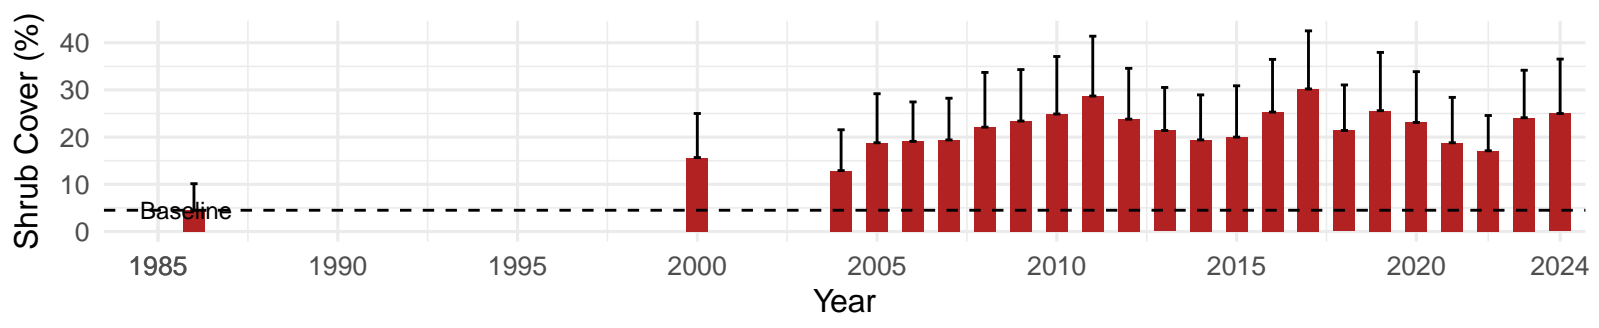

BLK011 – Wellfield – Holland Type: Alkali Meadow – Green
Book Type: C – NRCS Ecological Site: Sodic Fan 5–8" P.Z.