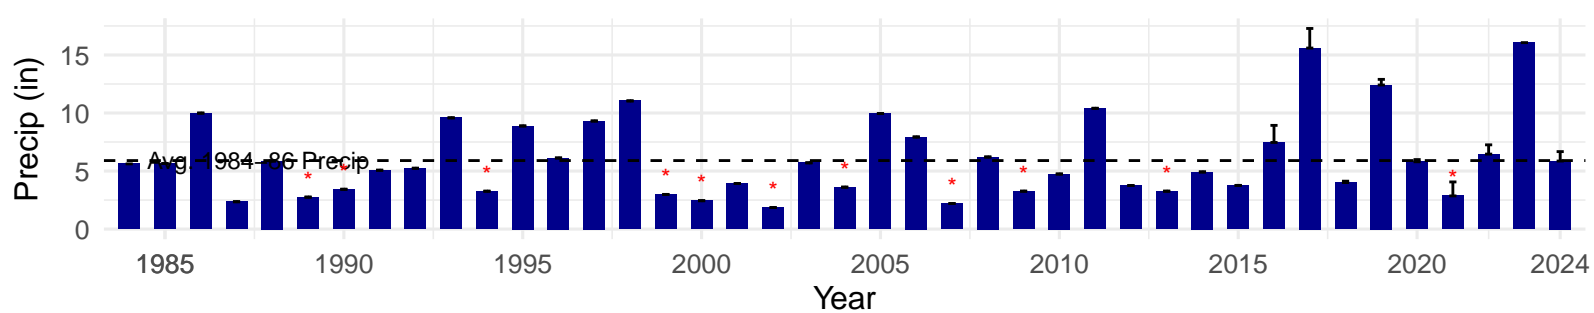

IND024 – Wellfield – Holland Type: Alkali Meadow – Green

Book Type: C – NRCS Ecological Site: NA