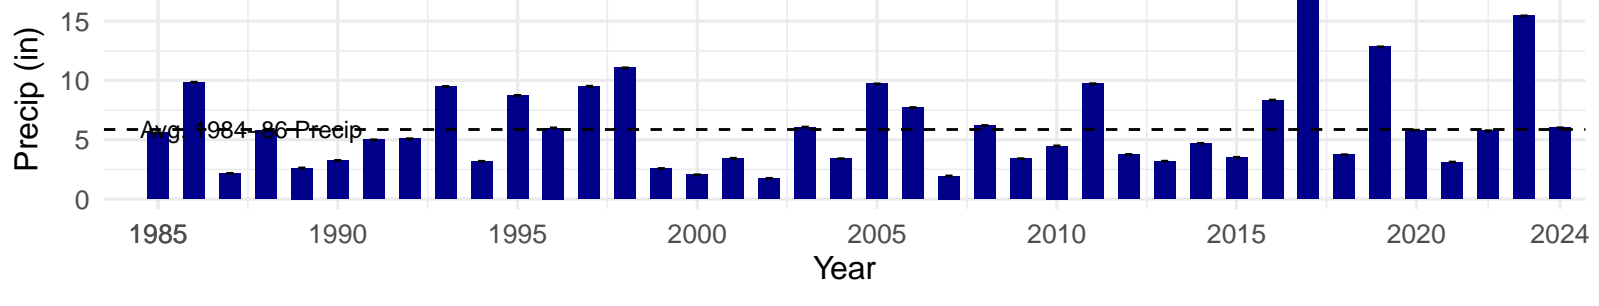

IND111 – Wellfield – Holland Type: Nevada Saltbush Meadow – Green Book Type: C – NRCS Ecological Site: Wetland