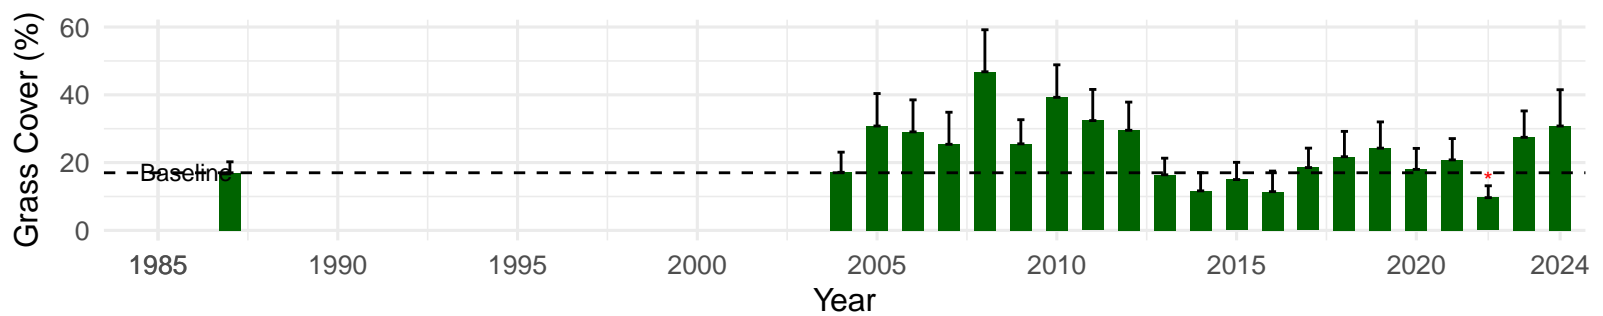

LAW105 – Wellfield – Holland Type: Alkali Meadow – Green

Book Type: C – NRCS Ecological Site: Wetland