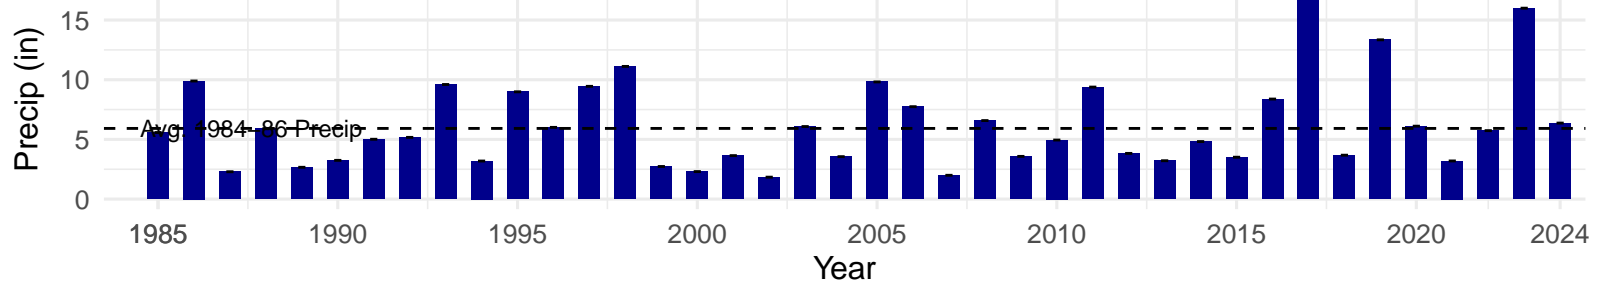

IND132 – Wellfield – Holland Type: Nevada Saltbush Scrub – Green Book Type: B – NRCS Ecological Site: Wetland