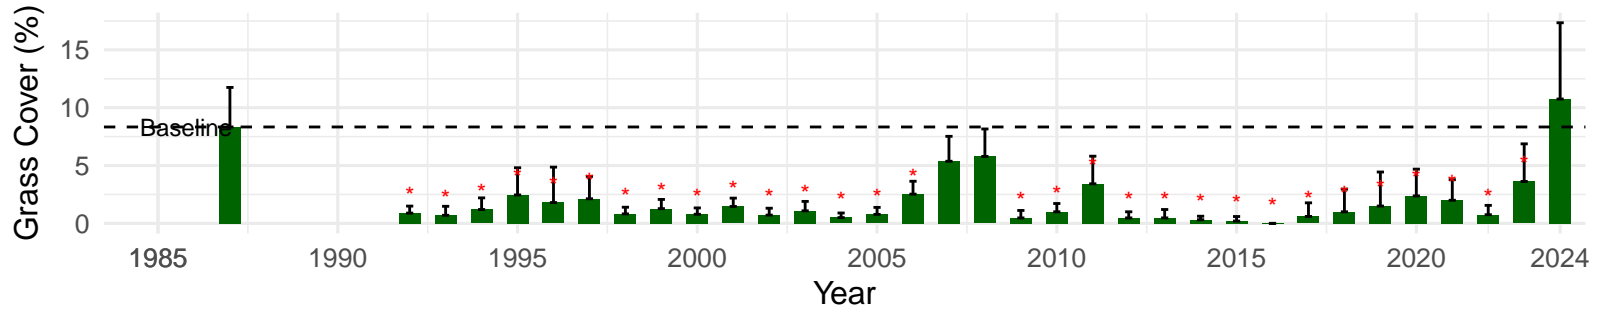

LAW065 – Wellfield – Holland Type: Alkali Meadow – Green

Book Type: A – NRCS Ecological Site: Loamy 5–8" P.Z.