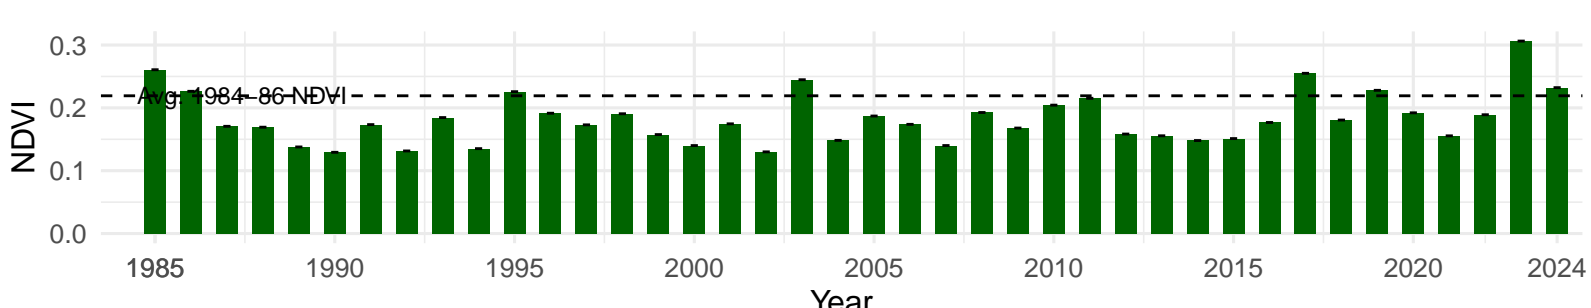

MAN007 – Wellfield – Holland Type: Nevada Saltbush Scrub – Green Book Type: B – NRCS Ecological Site: Sodic Fan 5–8" P.Z.