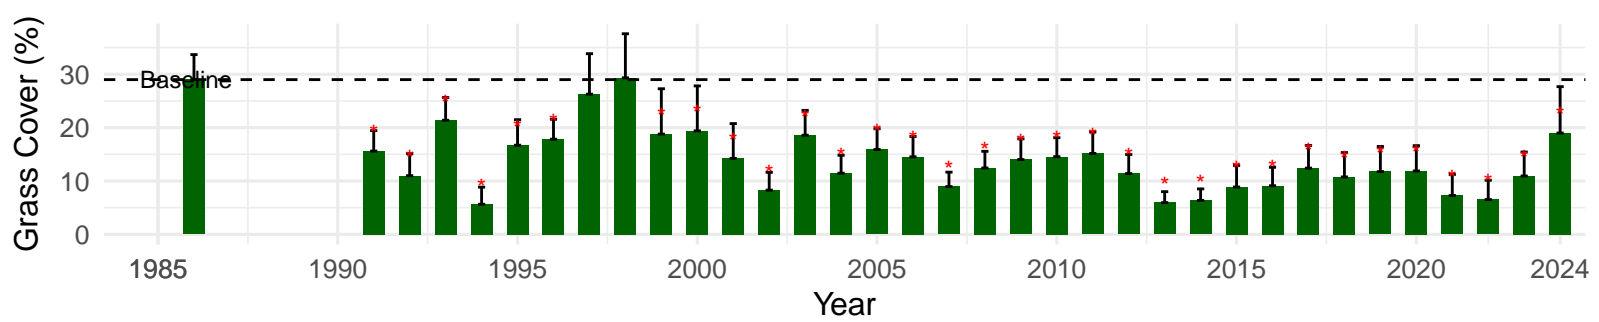

BLK094 – Wellfield – Holland Type: Alkali Meadow – Green

Book Type: C – NRCS Ecological Site: Saline Bottom