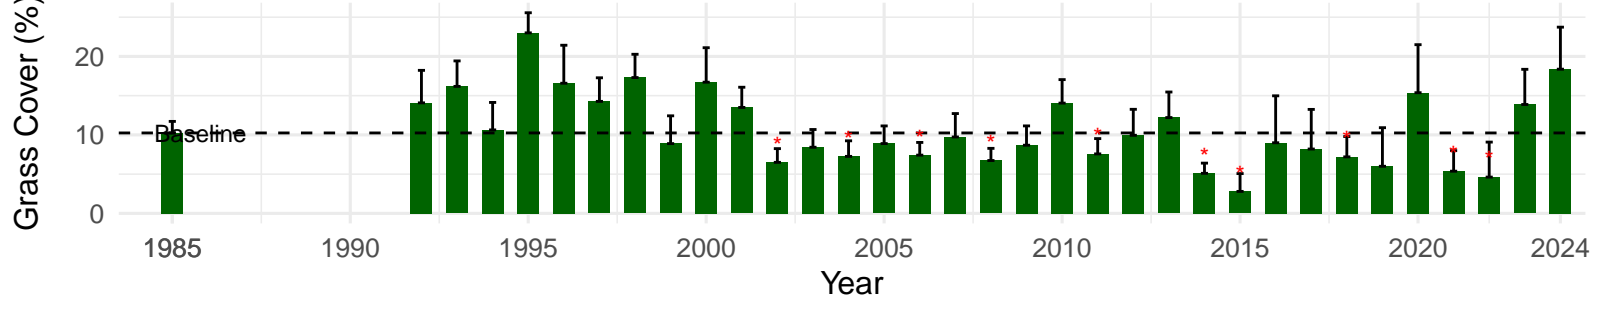

UNW029 – Control – Holland Type: Alkali Meadow – Green Book

Type: C – NRCS Ecological Site: Saline Bottom