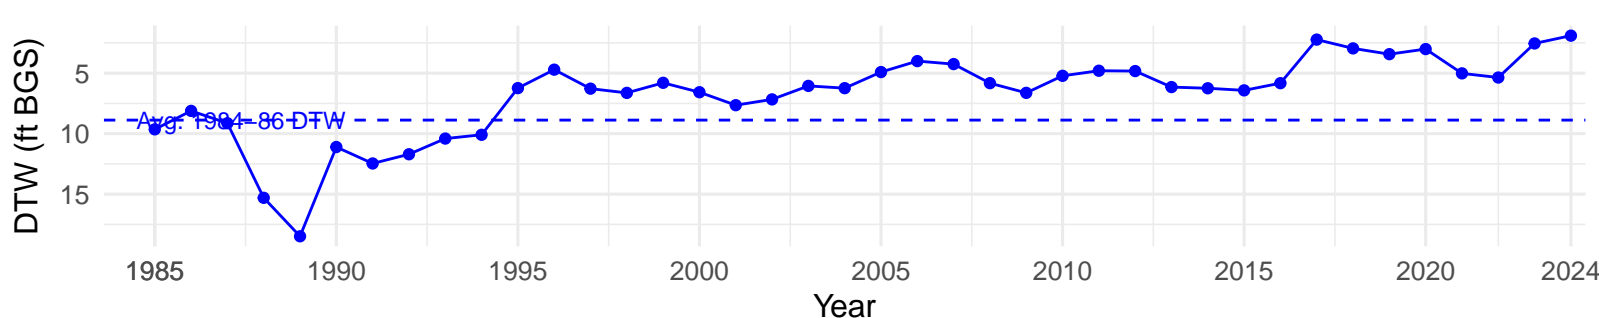

FSL124 – Wellfield – Holland Type: Alkali Meadow – Green

Book Type: C – NRCS Ecological Site: Moist Floodplain