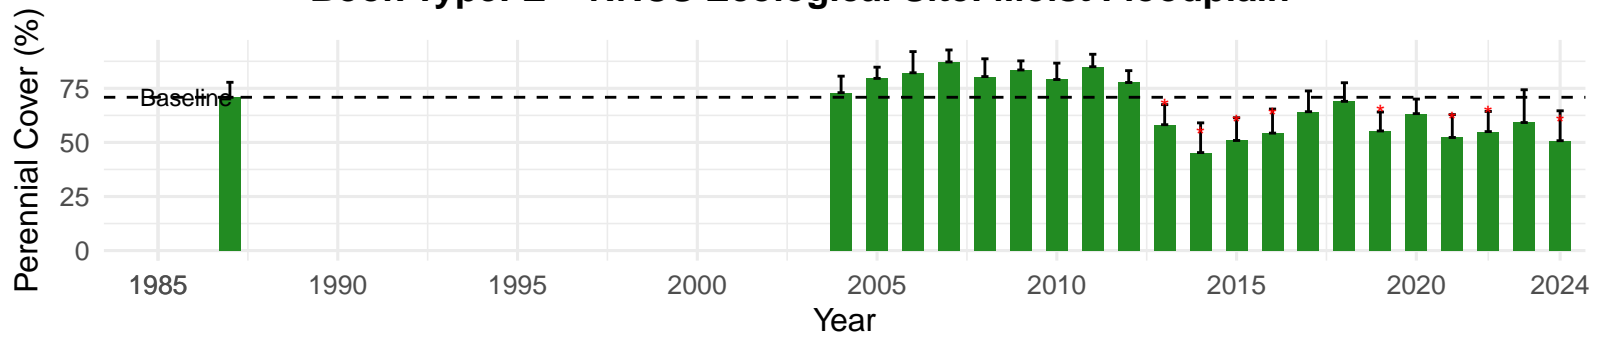

FSL138 – Control – Holland Type: Rush Sedge Meadow – Green

Book Type: E – NRCS Ecological Site: Moist Floodplain