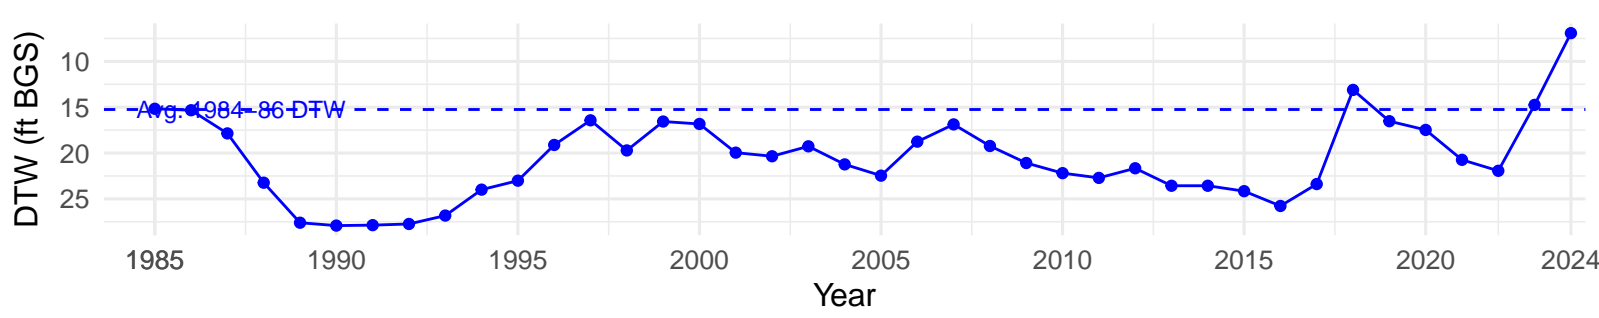

**LAW137 – Wellfield – Holland Type: Rabbitbrush Meadow –
Green Book Type: C – NRCS Ecological Site: Gravelly Loam
5–8" P.Z.**