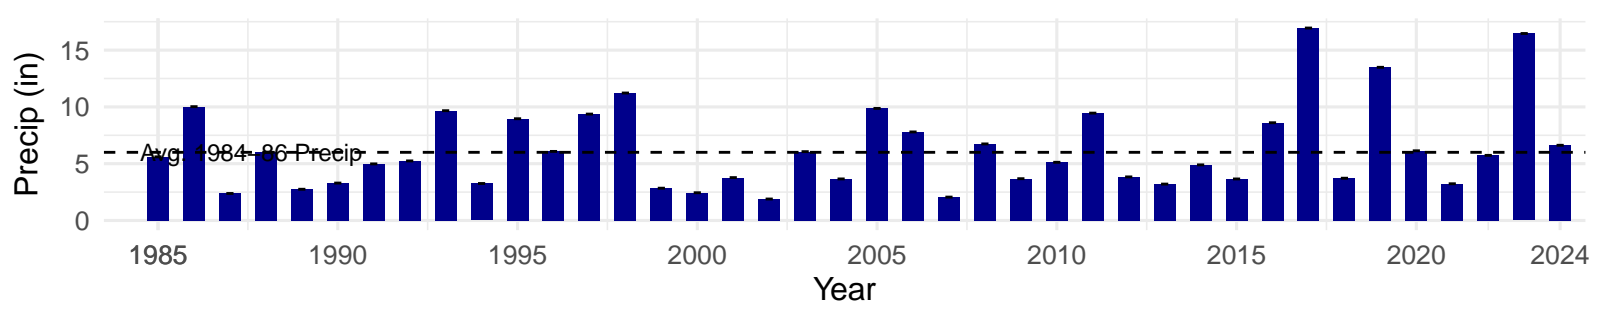

**IND139 – Wellfield – Holland Type: Nevada Saltbush Meadow –
Green Book Type: C – NRCS Ecological Site: Sodict Fan 5–8"
P.Z.**