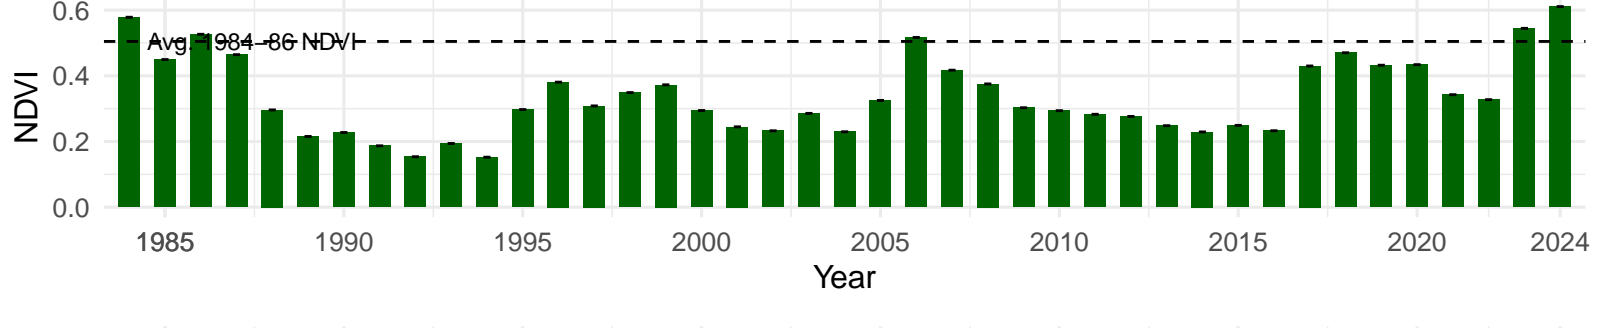

LAW107 – Wellfield – Holland Type: Alkali Meadow – Green

Book Type: C – NRCS Ecological Site: Saline Bottom