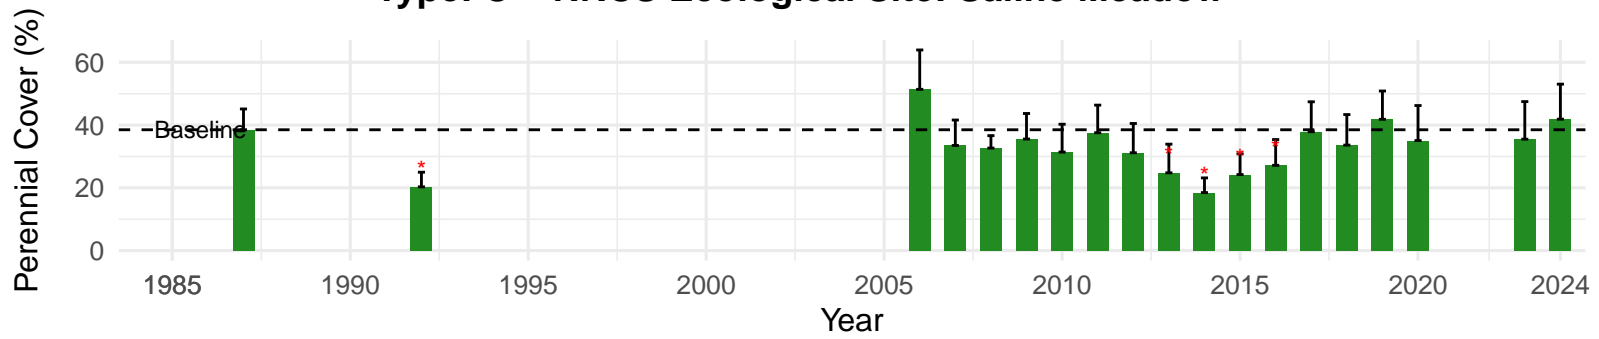

PLC028 – Control – Holland Type: Alkali Meadow – Green Book

Type: C – NRCS Ecological Site: Saline Meadow