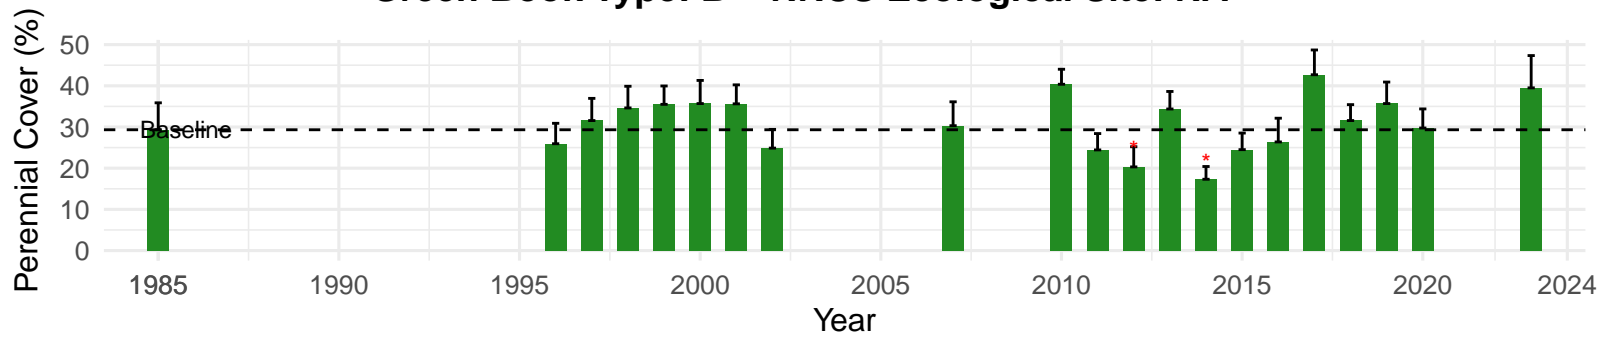

IND122 – Control – Holland Type: Nevada Saltbush Scrub – Green Book Type: B – NRCS Ecological Site: NA