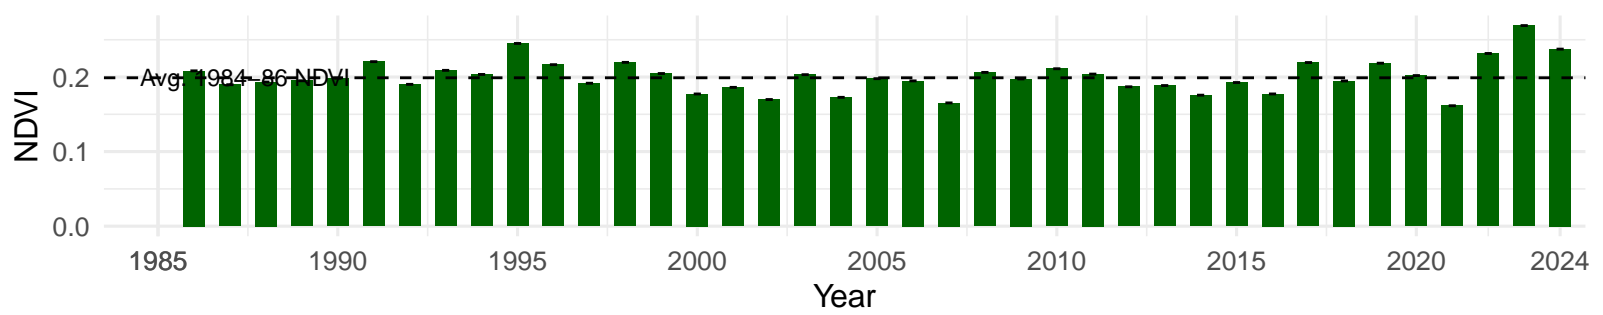

LNP095 – Control – Holland Type: Alkali Meadow – Green Book

Type: C – NRCS Ecological Site: NA