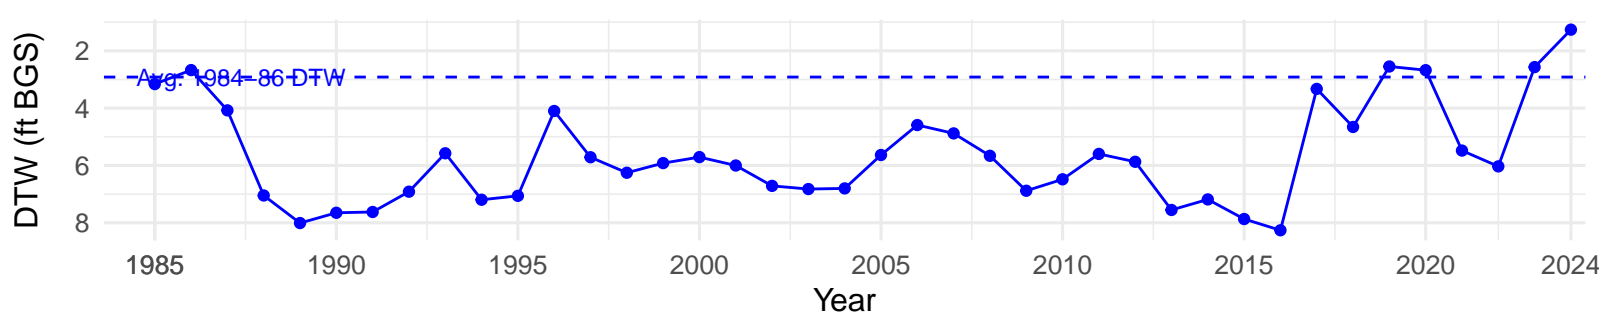

FSL065 – Wellfield – Holland Type: Alkali Meadow – Green

Book Type: A – NRCS Ecological Site: Saline Bottom