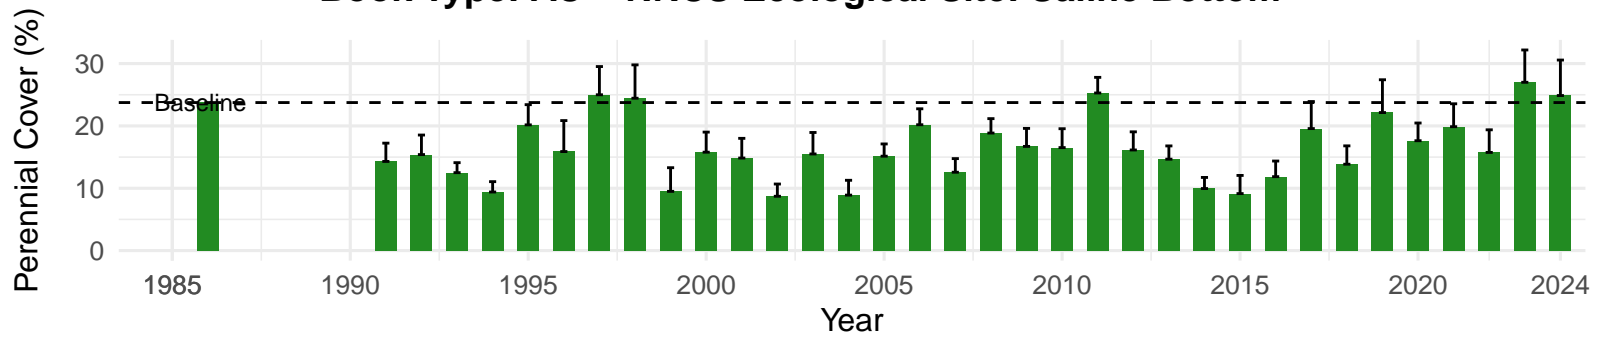

FSP006 – Wellfield – Holland Type: Alkali Meadow – Green

Book Type: AC – NRCS Ecological Site: Saline Bottom