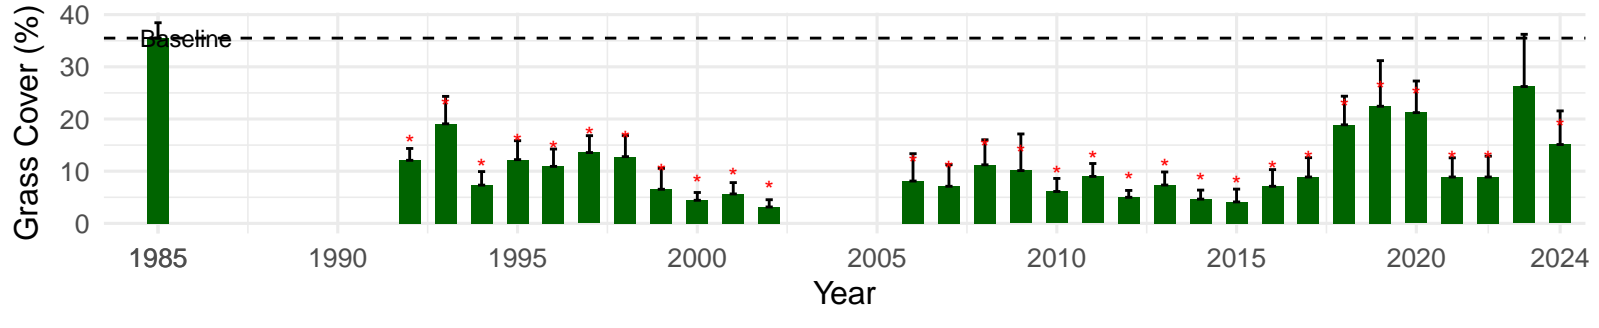

IND064 – Control – Holland Type: Alkali Meadow – Green Book

Type: C – NRCS Ecological Site: Sodic Fan 5–8" P.Z.