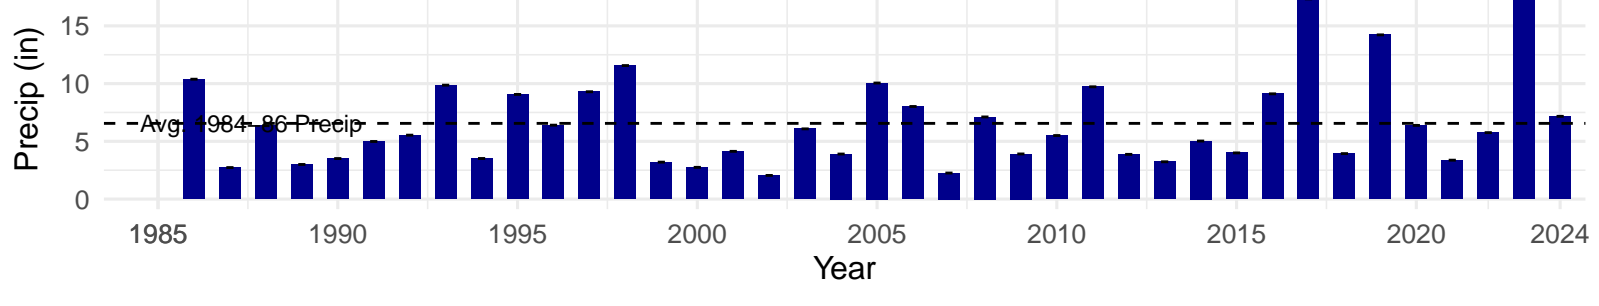

MAN042 – Wellfield – Holland Type: Rabbitbrush Scrub – Green Book Type: A – NRCS Ecological Site: Wetland