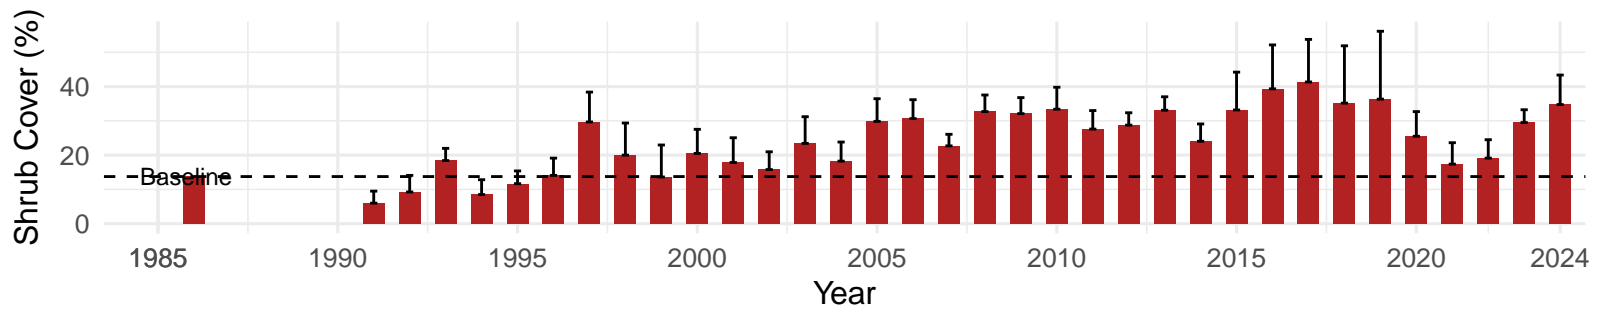

BLK044 – Wellfield – Holland Type: Rabbitbrush Meadow – Green Book Type: C – NRCS Ecological Site: Sodic Fan 5–8" P.Z.