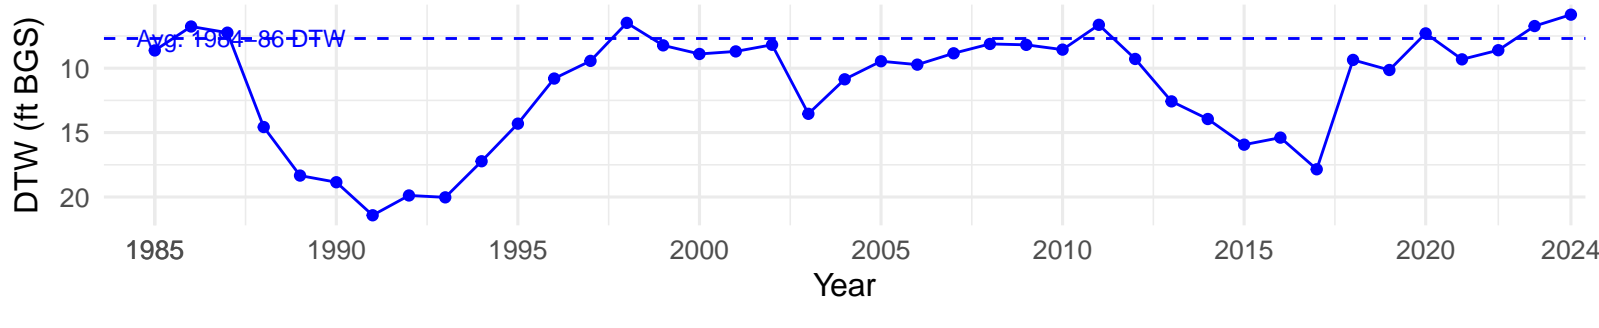

IND205 – Wellfield – Holland Type: Alkali Meadow – Green

Book Type: C – NRCS Ecological Site: Wetland