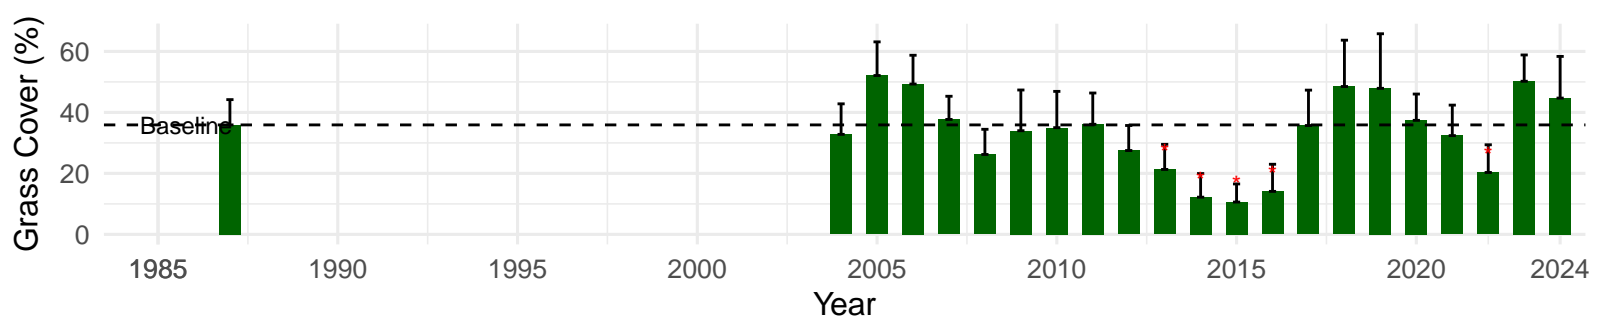

FSL129 – Control – Holland Type: Alkali Meadow – Green Book

Type: C – NRCS Ecological Site: Saline Bottom