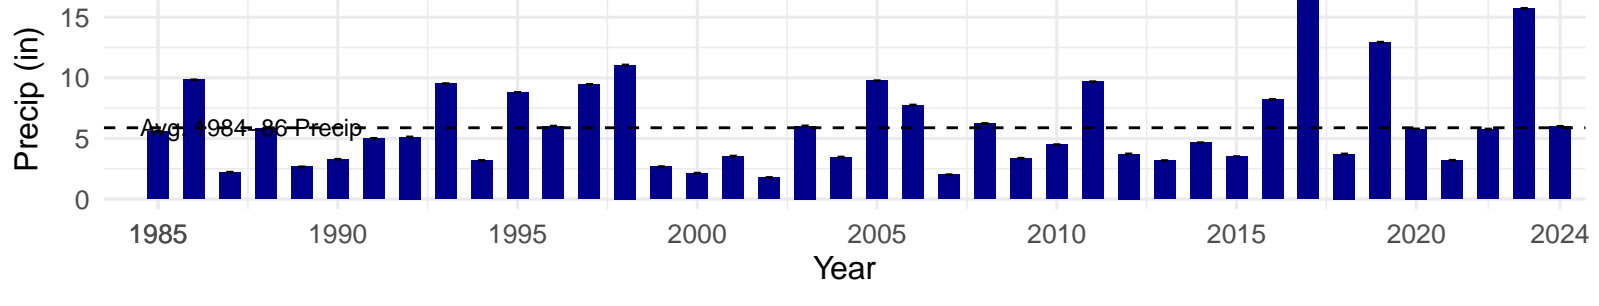

IND067 – Control – Holland Type: Nevada Saltbush Meadow – Green Book Type: C – NRCS Ecological Site: Saline Meadow