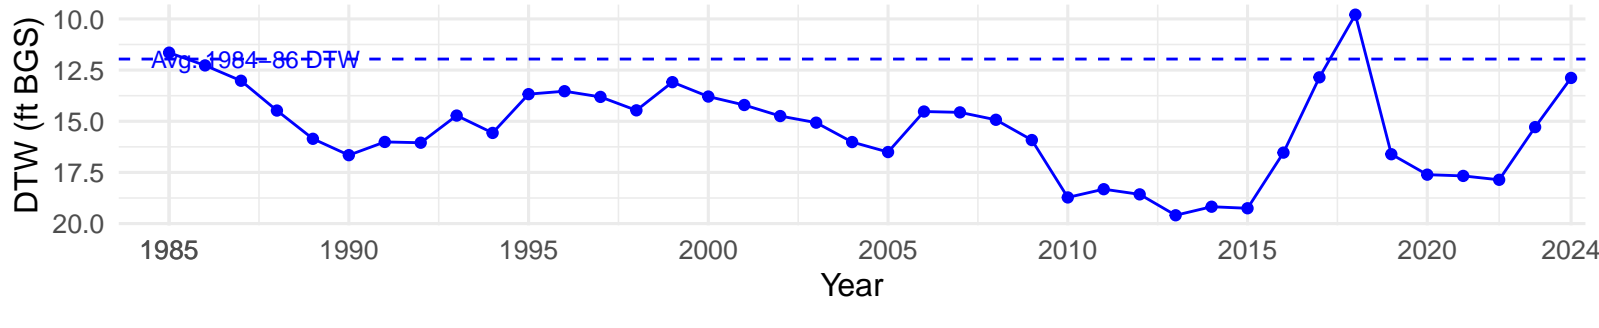

PLC007 – Wellfield – Holland Type: Nevada Saltbush Scrub – Green Book Type: B – NRCS Ecological Site: Saline Meadow