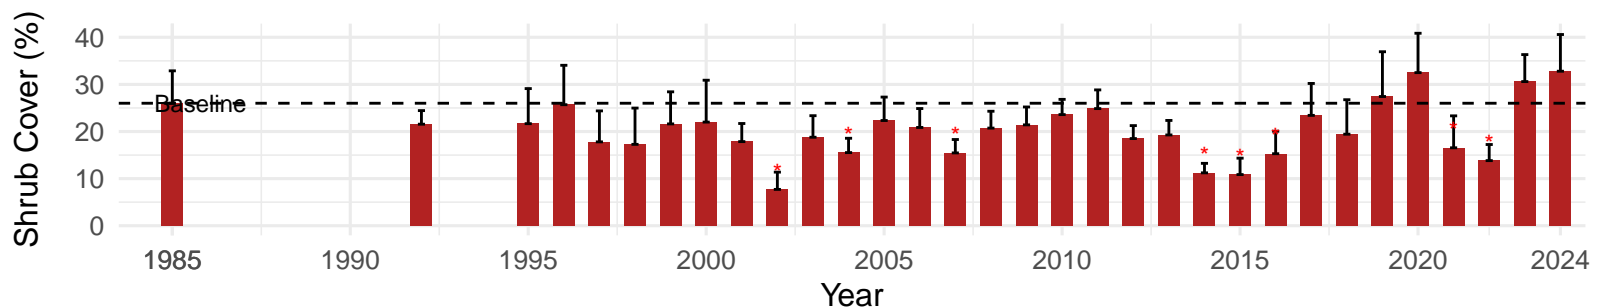

LNP045 – Wellfield – Holland Type: Nevada Saltbush Meadow – Green Book Type: C – NRCS Ecological Site: Sodict Fan 5–8" P.Z.