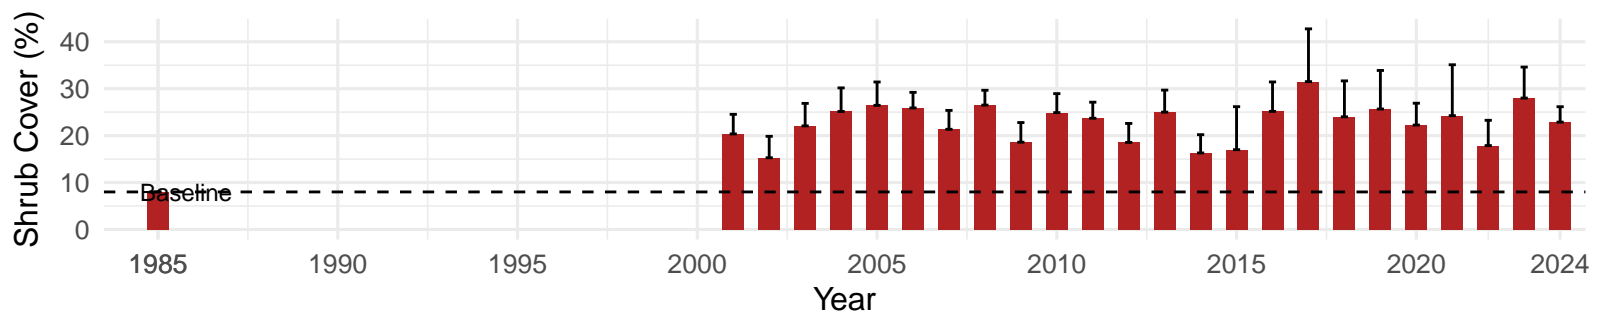

IND029 – Wellfield – Holland Type: Alkali Meadow – Green

Book Type: C – NRCS Ecological Site: Wetland