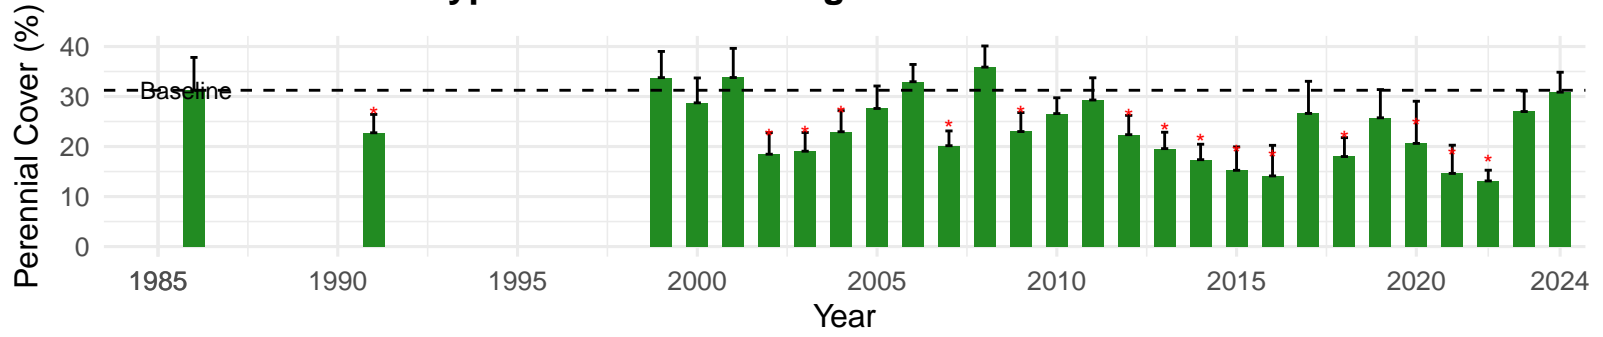

TIN064 – Wellfield – Holland Type: Alkali Meadow – Green

Book Type: C – NRCS Ecological Site: Saline Meadow