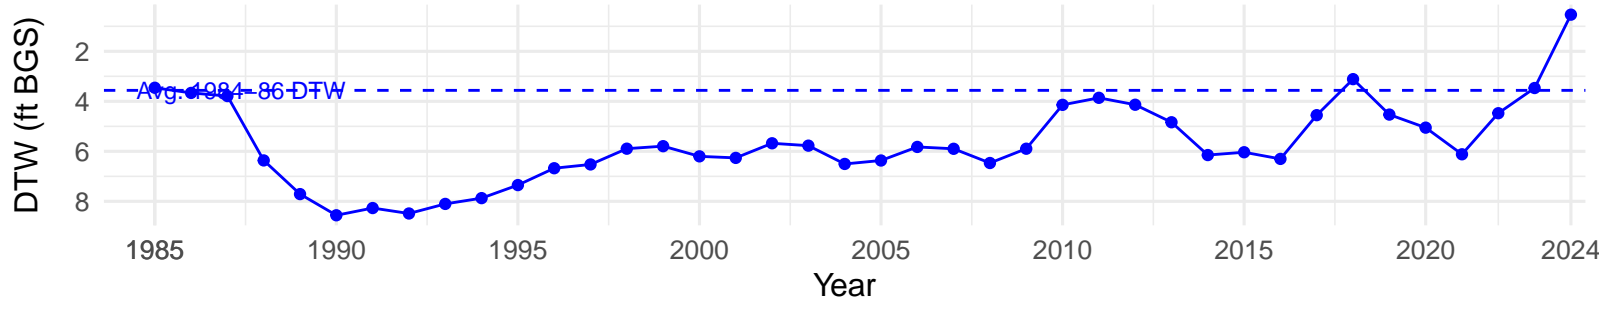

IND067 – Control – Holland Type: Nevada Saltbush Meadow – Green Book Type: C – NRCS Ecological Site: Saline Meadow