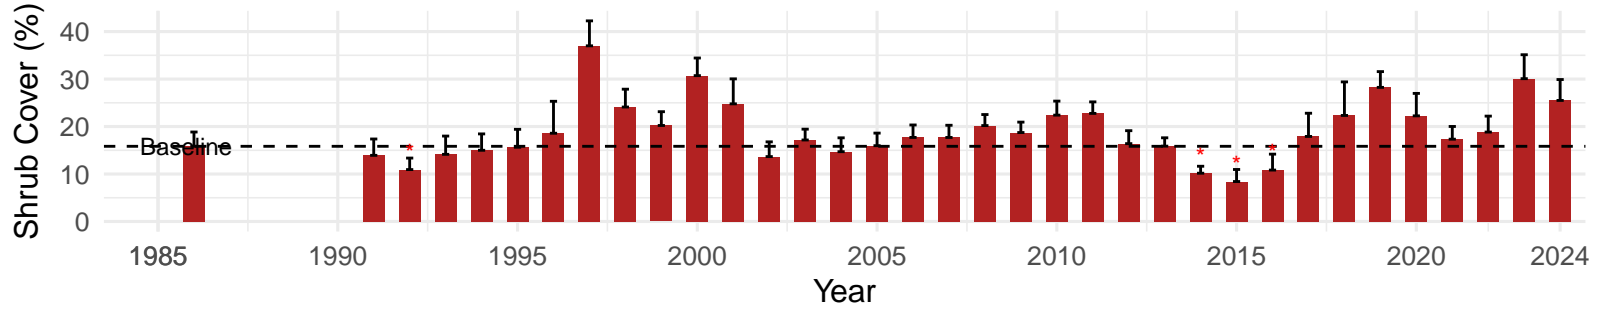

BGP154 – Wellfield – Holland Type: Nevada Saltbush Meadow – Green Book Type: C – NRCS Ecological Site: Saline Meadow