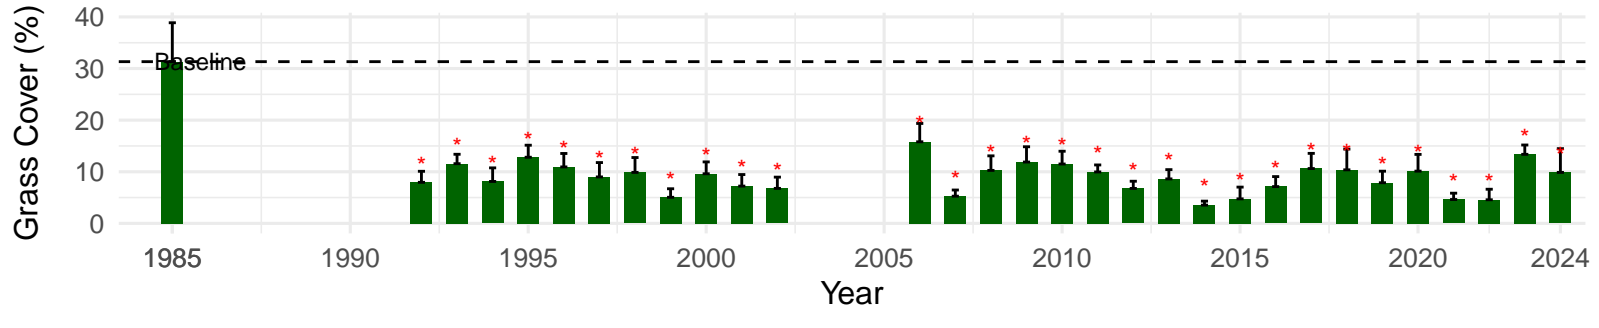

IND119 – Control – Holland Type: Alkali Meadow – Green Book Type: C – NRCS Ecological Site: Sandy Terrace 5–8" P.Z.