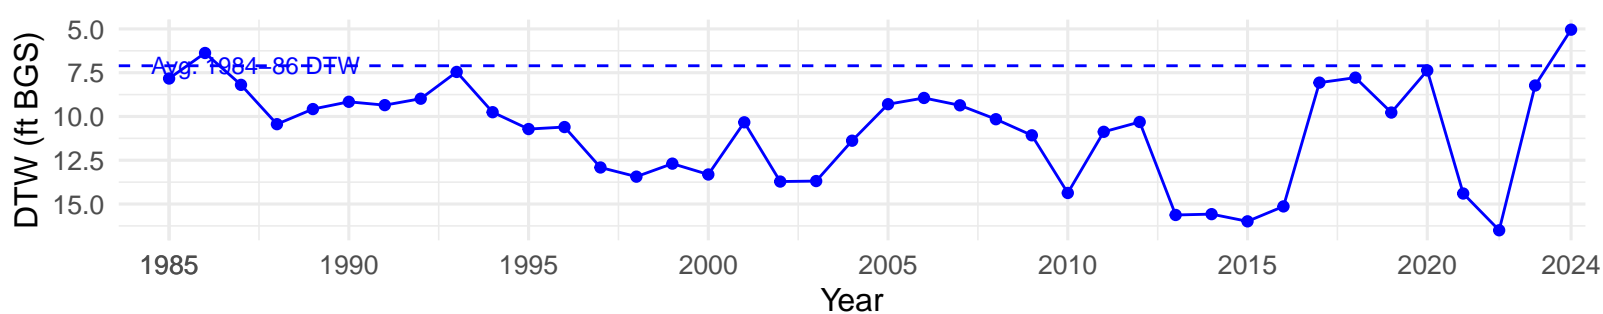

FSL116 – Wellfield – Holland Type: Alkali Meadow – Green

Book Type: C – NRCS Ecological Site: Saline Bottom