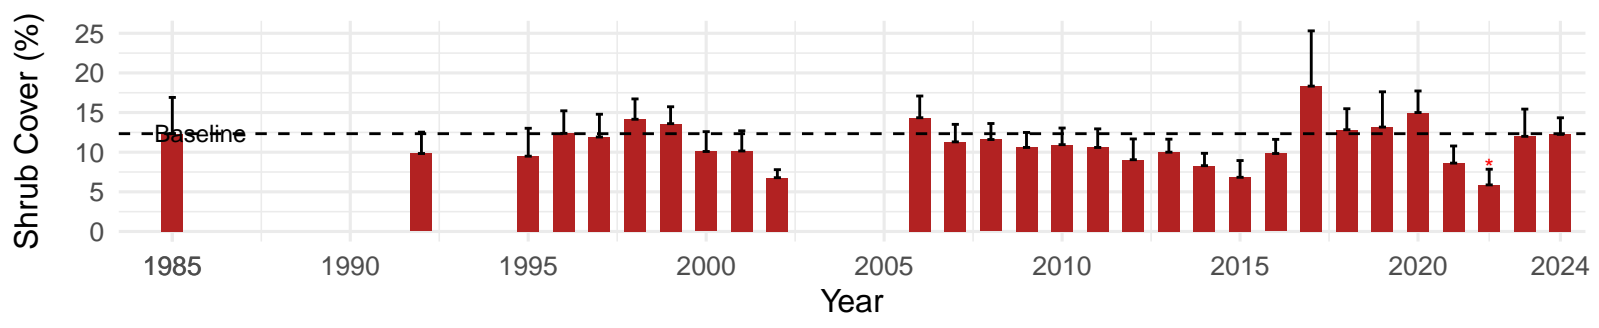

MAN014 – Control – Holland Type: Nevada Saltbush Meadow – Green Book Type: C – NRCS Ecological Site: Saline Bottom