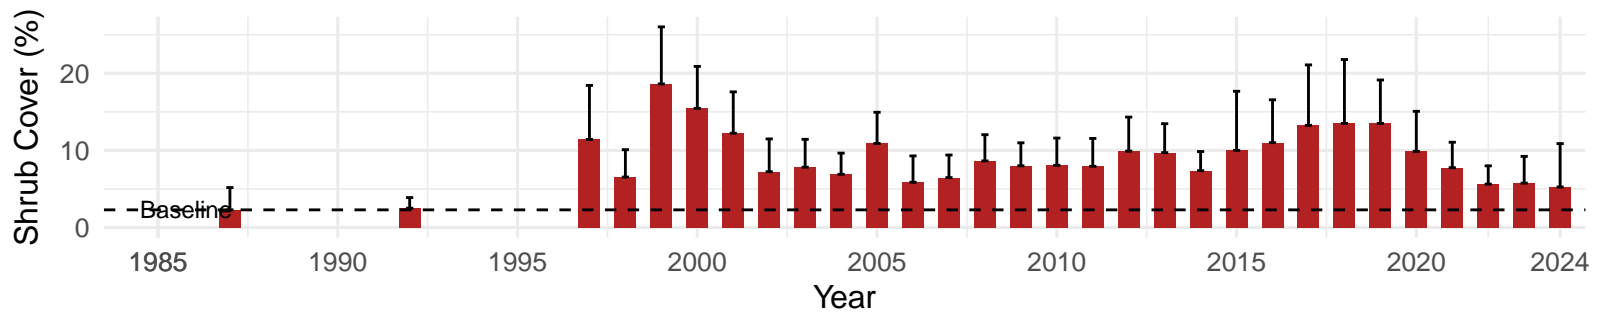

LAW078 – Wellfield – Holland Type: Alkali Meadow – Green

Book Type: C – NRCS Ecological Site: Saline Bottom