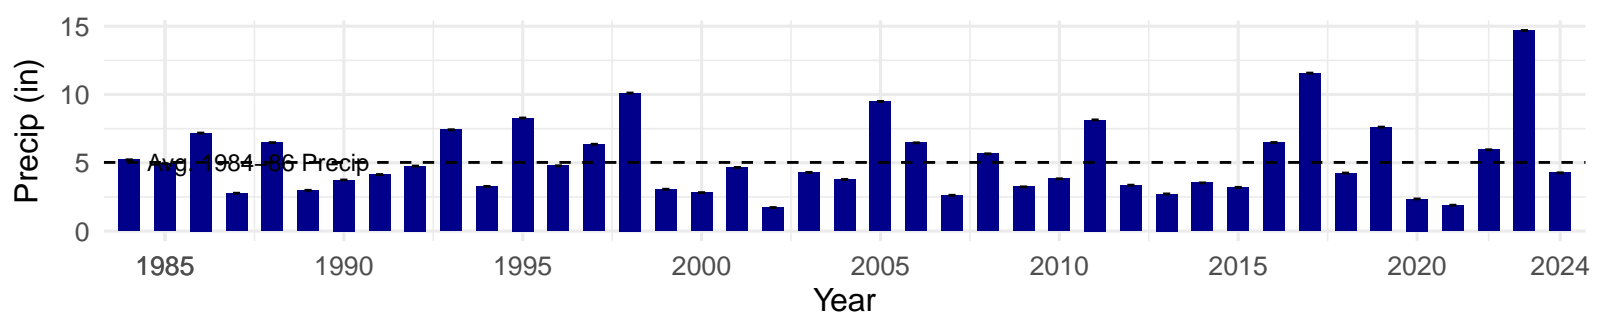

FSL166 – Control – Holland Type: Alkali Meadow – Green Book

Type: C – NRCS Ecological Site: Moist Floodplain