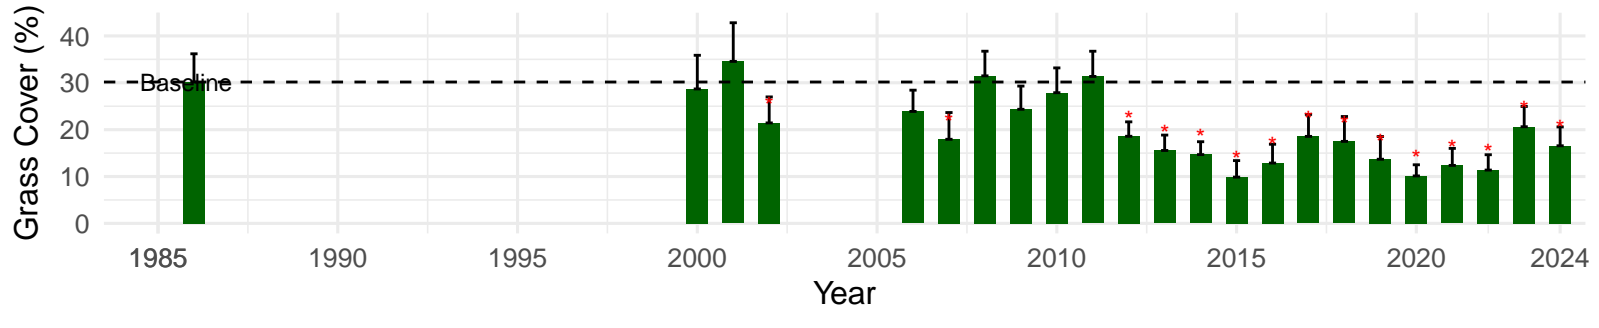

TIN053 – Wellfield – Holland Type: Alkali Meadow – Green

Book Type: A – NRCS Ecological Site: Moist Floodplain