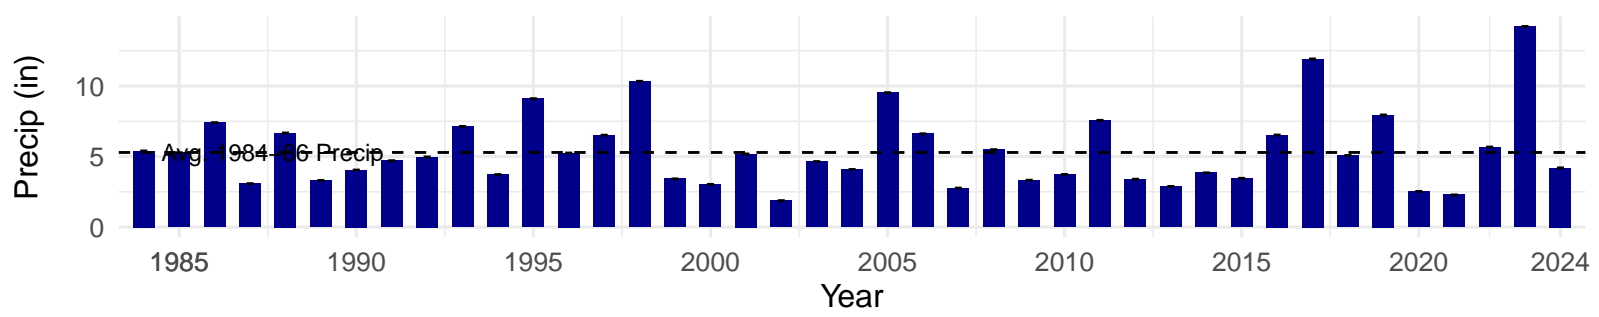

FSL187 – Control – Holland Type: Alkali Meadow – Green Book

Type: A – NRCS Ecological Site: Moist Floodplain