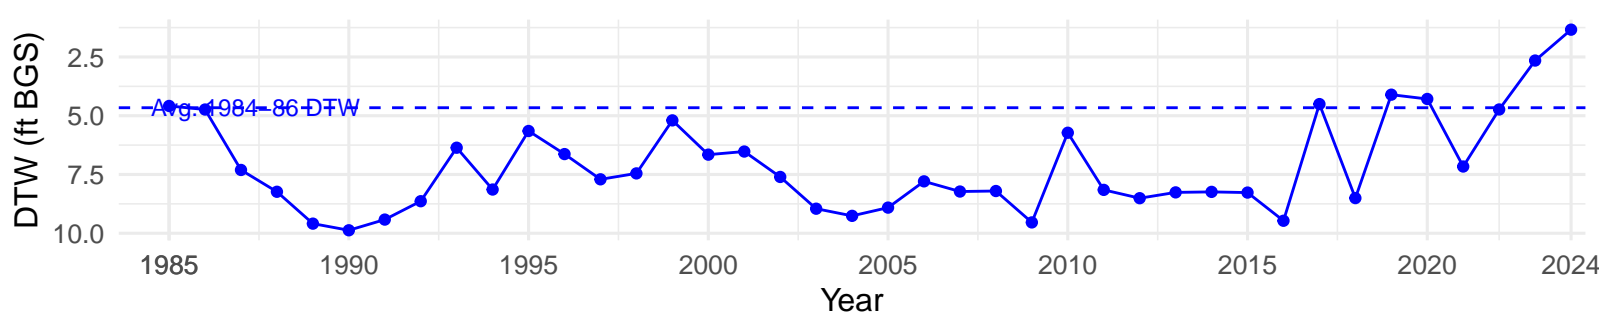

BIS060 – Control – Holland Type: Alkali Meadow – Green Book

Type: C – NRCS Ecological Site: Loamy Bottom 5–8" P.Z.