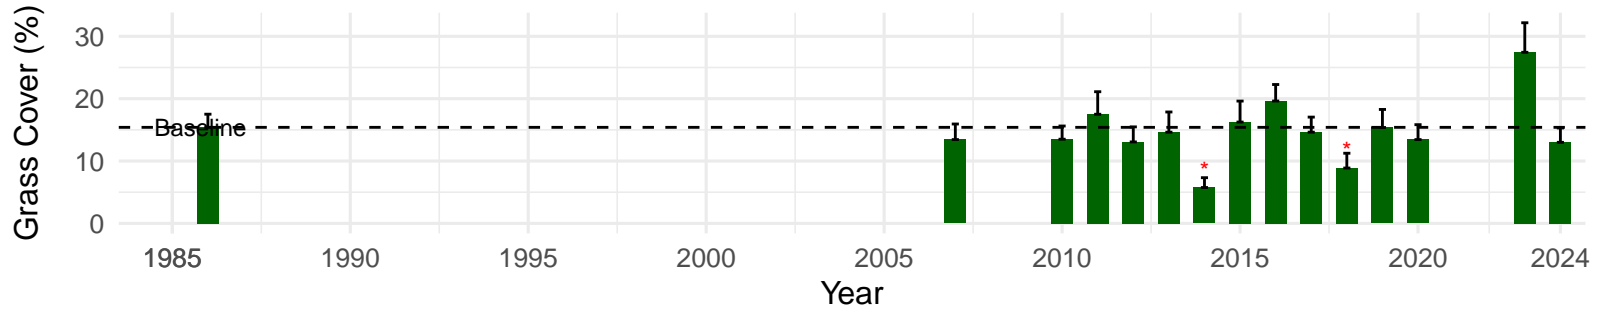

BLK093 – Wellfield – Holland Type: Alkali Meadow – Green

Book Type: C – NRCS Ecological Site: Saline Bottom