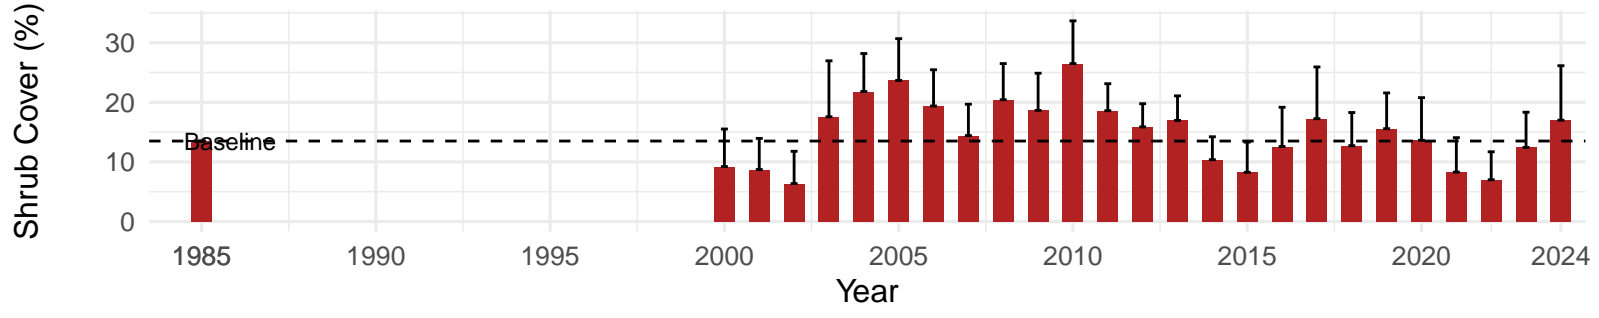

IND133 – Wellfield – Holland Type: Nevada Saltbush Scrub – Green Book Type: A – NRCS Ecological Site: Wetland