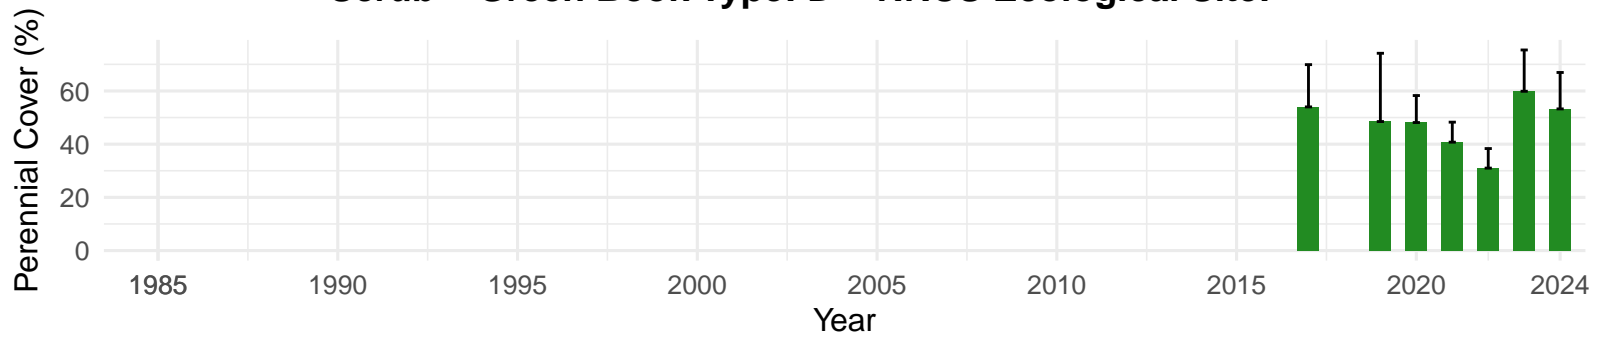

FSL161 – Control – Holland Type: Modoc Gr Basin Riparian Scrub – Green Book Type: D – NRCS Ecological Site: