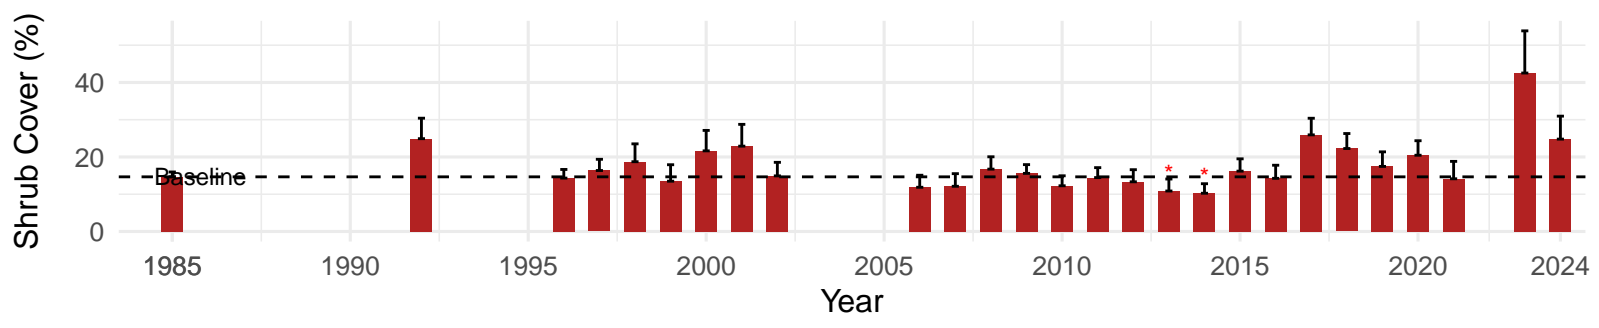

LNP019 – Control – Holland Type: Nevada Saltbush Scrub – Green Book Type: B – NRCS Ecological Site: NA