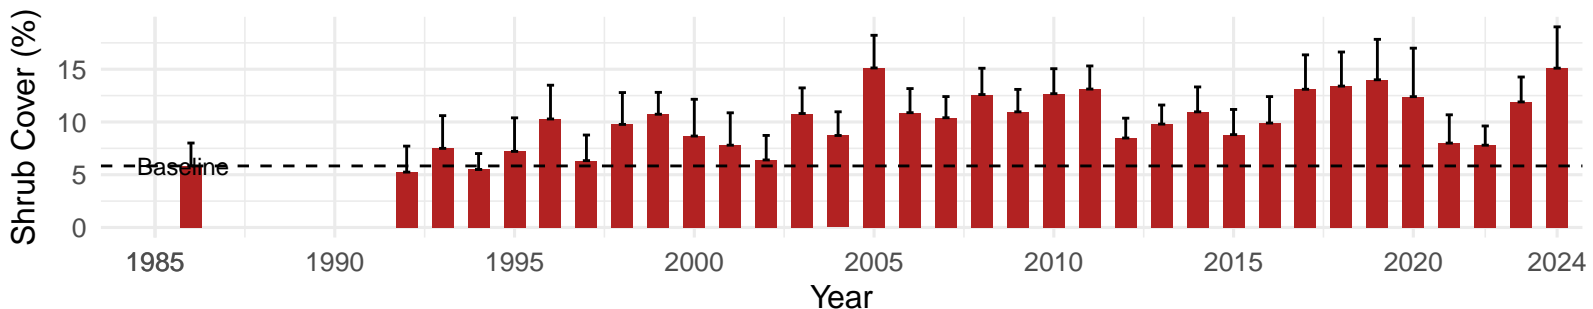

BLK039 – Wellfield – Holland Type: Alkali Meadow – Green

Book Type: C – NRCS Ecological Site: Saline Bottom