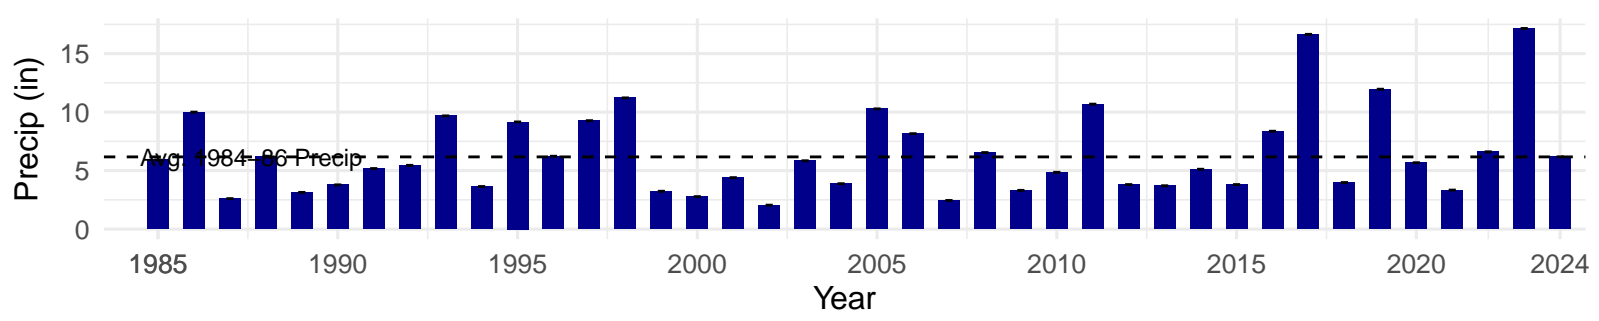

BLK094 – Wellfield – Holland Type: Alkali Meadow – Green

Book Type: C – NRCS Ecological Site: Saline Bottom