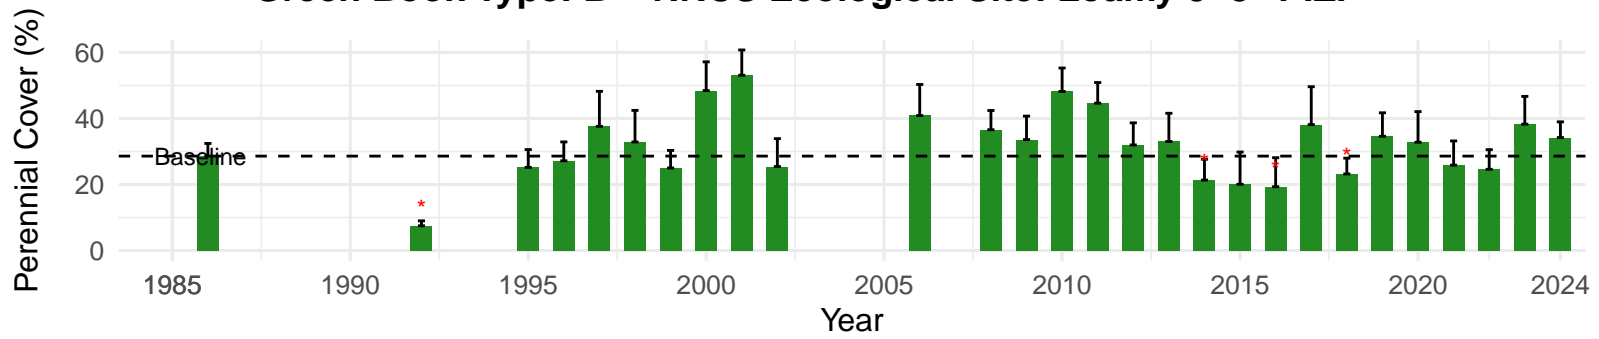

BGP157 – Wellfield – Holland Type: Rabbitbrush Scrub – Green Book Type: B – NRCS Ecological Site: Loamy 5–8" P.Z.