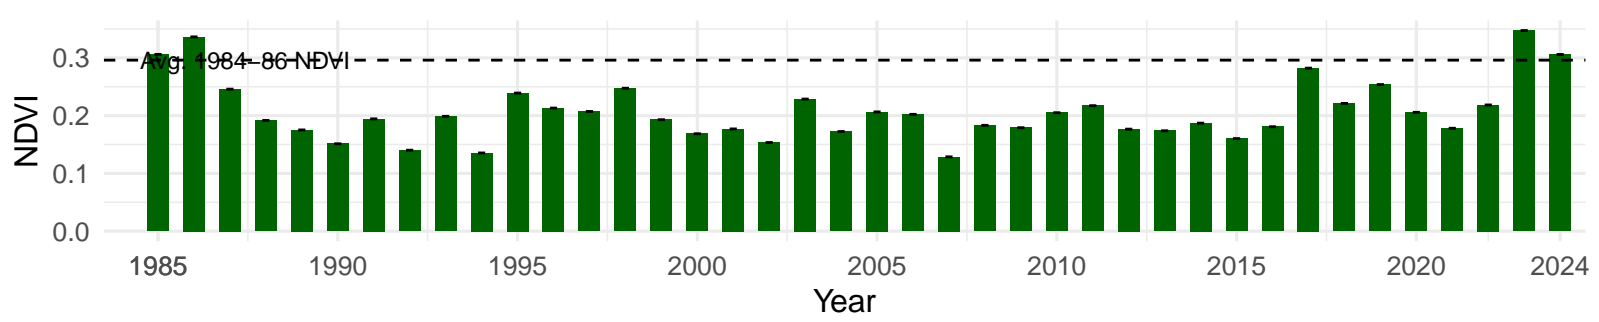

BLK094 – Wellfield – Holland Type: Alkali Meadow – Green

Book Type: C – NRCS Ecological Site: Saline Bottom