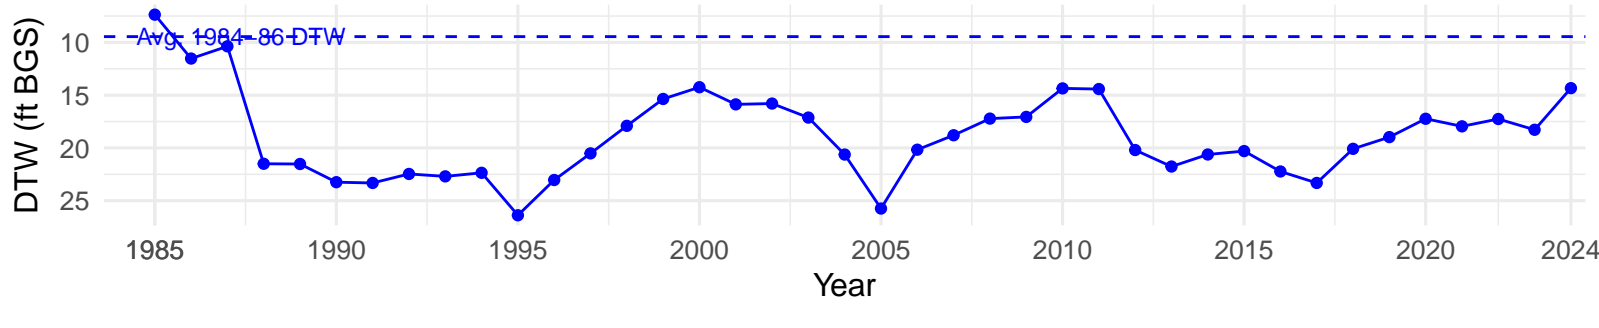

IND106 – Wellfield – Holland Type: Nevada Saltbush Scrub – Green Book Type: A – NRCS Ecological Site: Wetland