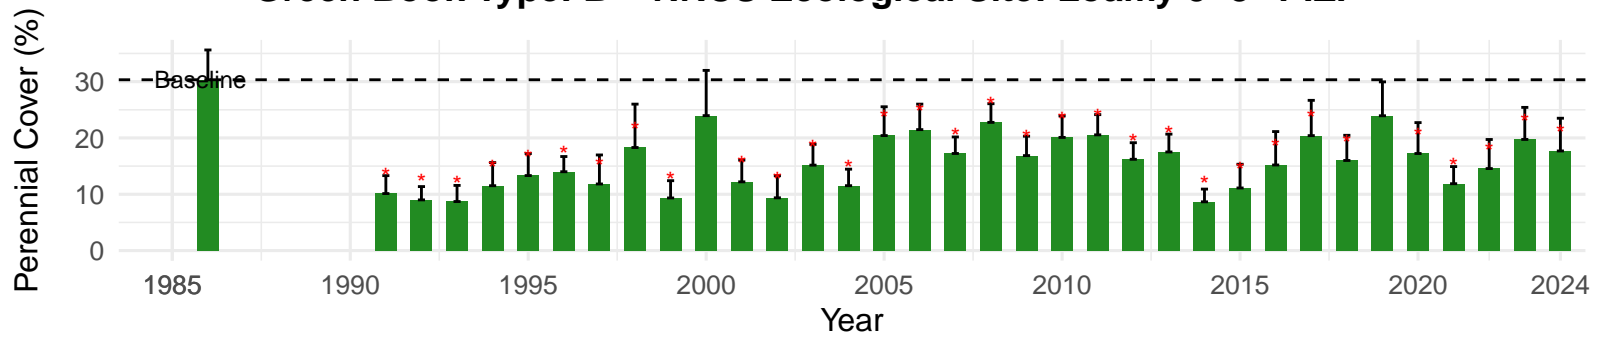

**BGP162 – Wellfield – Holland Type: Nevada Saltbush Scrub –
Green Book Type: B – NRCS Ecological Site: Loamy 5–8" P.Z.**