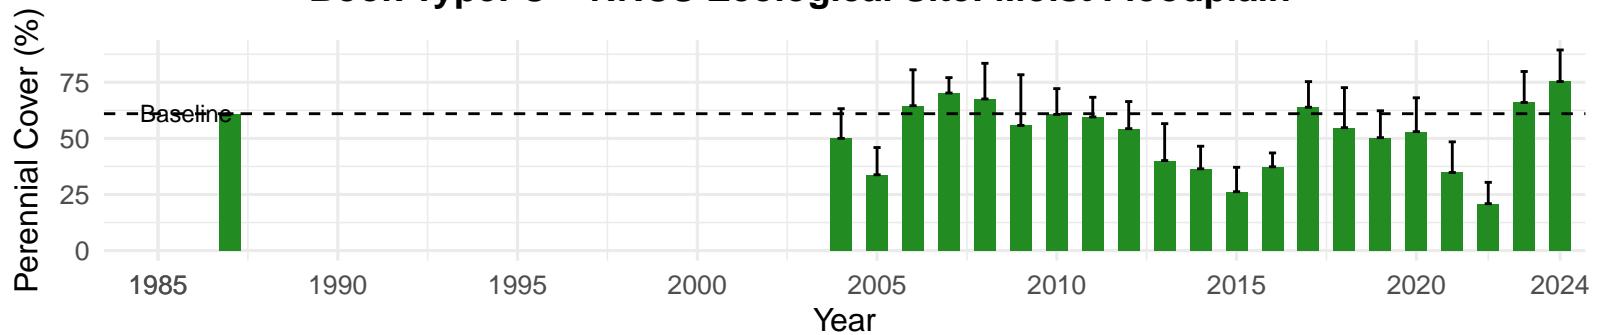

FSL124 – Wellfield – Holland Type: Alkali Meadow – Green

Book Type: C – NRCS Ecological Site: Moist Floodplain