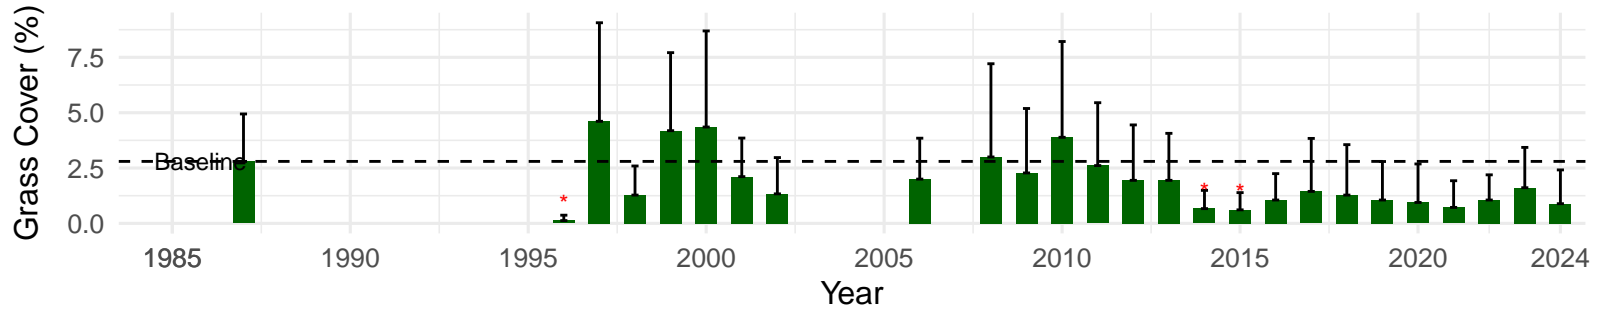

PLC007 – Wellfield – Holland Type: Nevada Saltbush Scrub – Green Book Type: B – NRCS Ecological Site: Saline Meadow