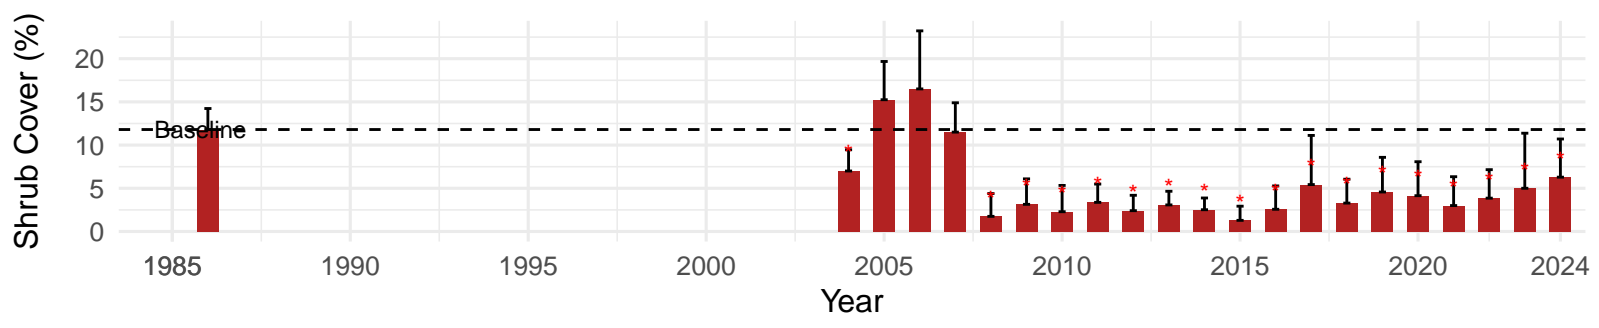

BLK096 – Wellfield – Holland Type: Desert Sink Scrub – Green Book Type: A – NRCS Ecological Site: Sandy 5–8" P.Z.