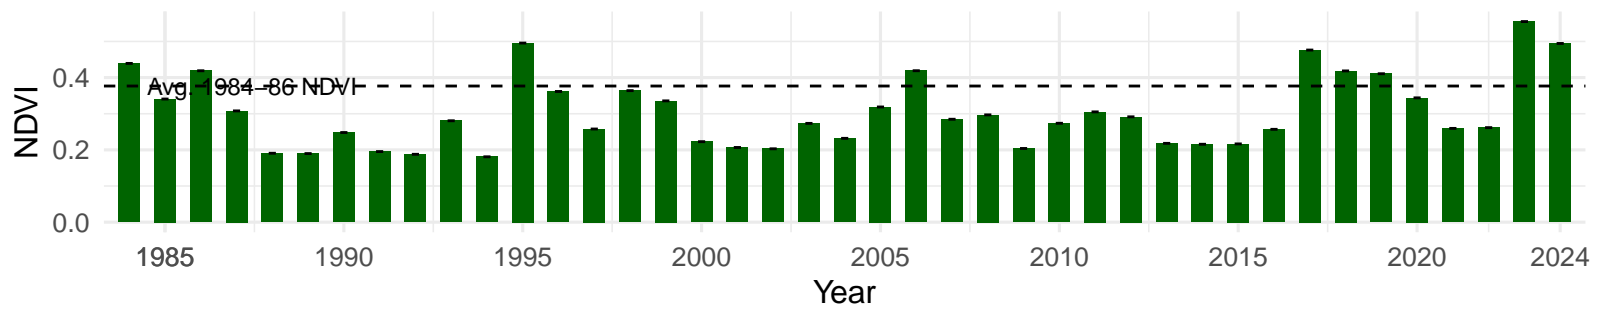

FSL123 – Wellfield – Holland Type: Alkali Meadow – Green

Book Type: C – NRCS Ecological Site: Moist Floodplain