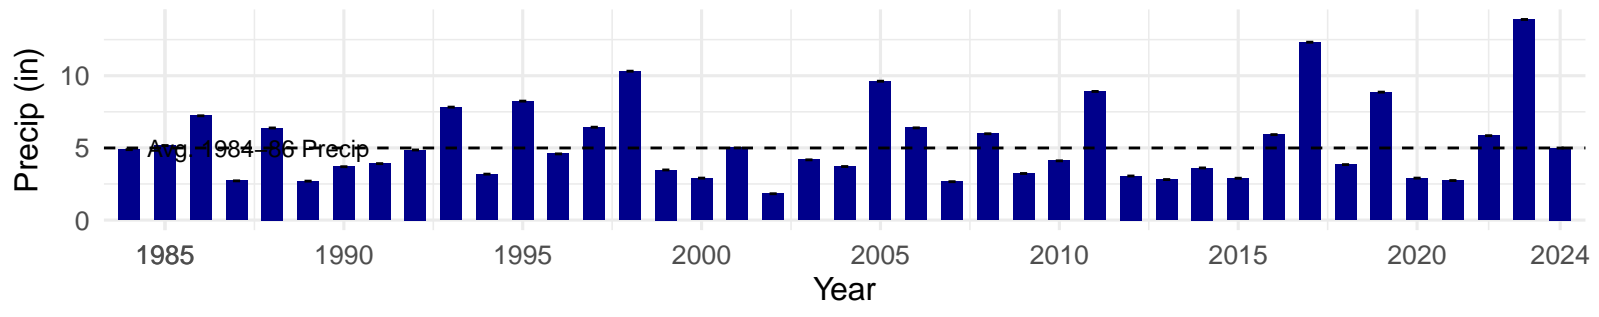

BGP086 – Wellfield – Holland Type: Alkali Meadow – Green

Book Type: C – NRCS Ecological Site: NA