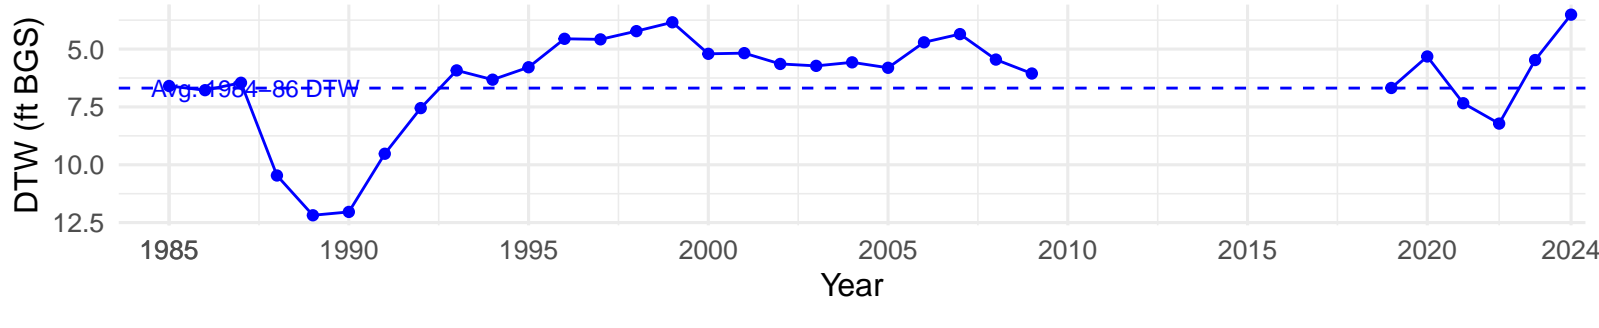

MAN038 – Wellfield – Holland Type: Nevada Saltbush Meadow – Green Book Type: C – NRCS Ecological Site: NA