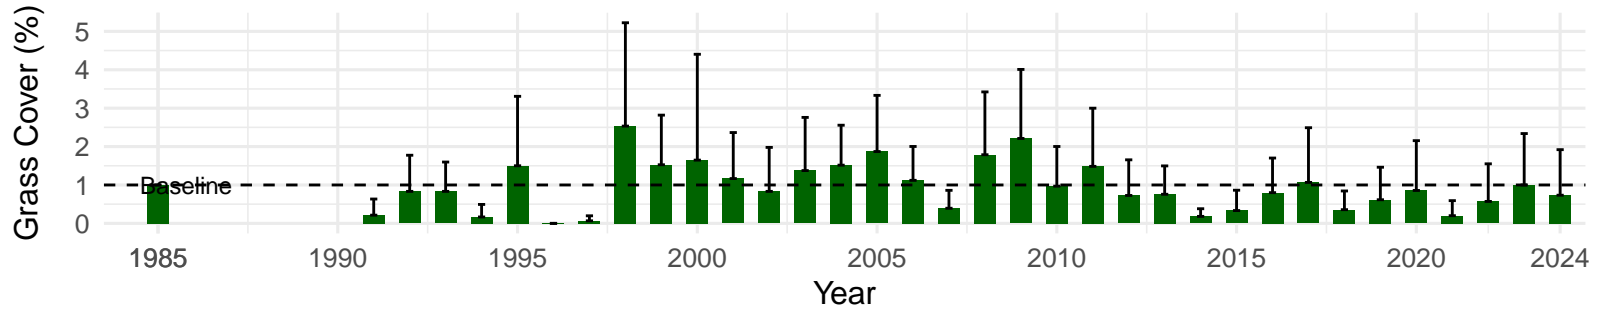

IND106 – Wellfield – Holland Type: Nevada Saltbush Scrub – Green Book Type: A – NRCS Ecological Site: Wetland