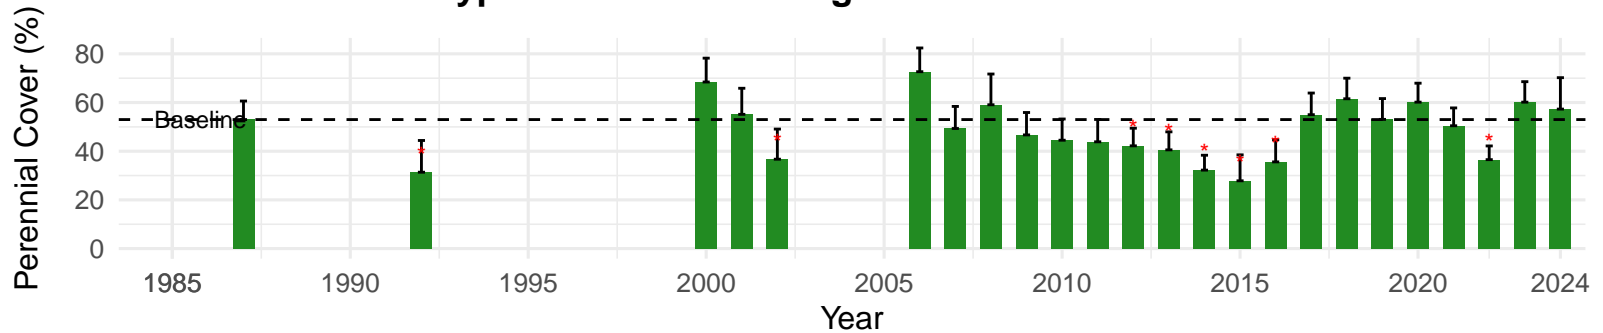

FSL116 – Wellfield – Holland Type: Alkali Meadow – Green

Book Type: C – NRCS Ecological Site: Saline Bottom