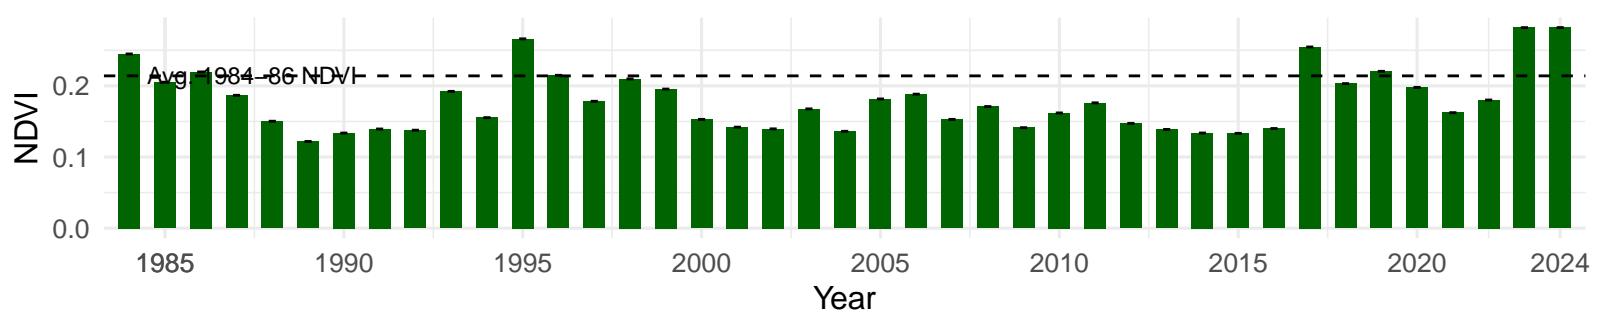

FSL065 – Wellfield – Holland Type: Alkali Meadow – Green

Book Type: A – NRCS Ecological Site: Saline Bottom