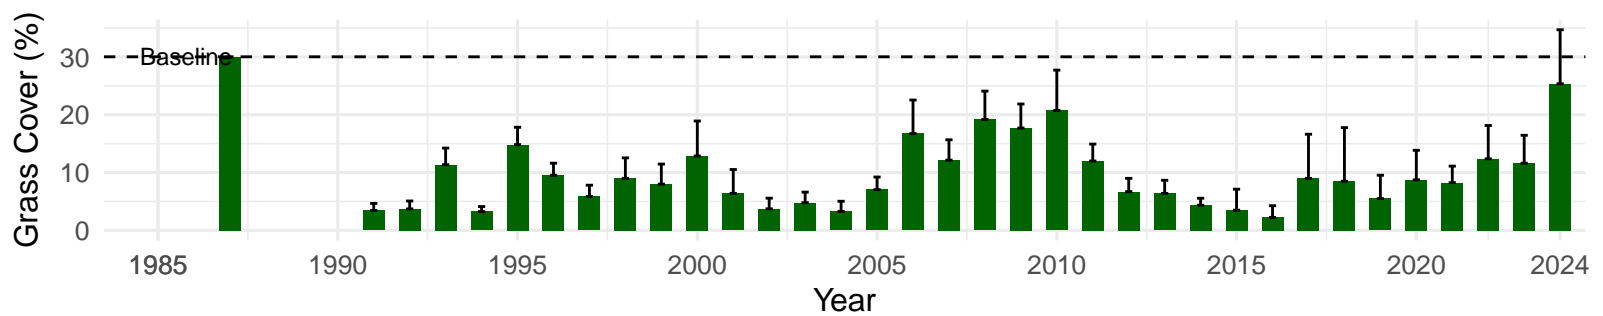

LAW085 – Wellfield – Holland Type: Alkali Meadow – Green

Book Type: C – NRCS Ecological Site: Saline Bottom