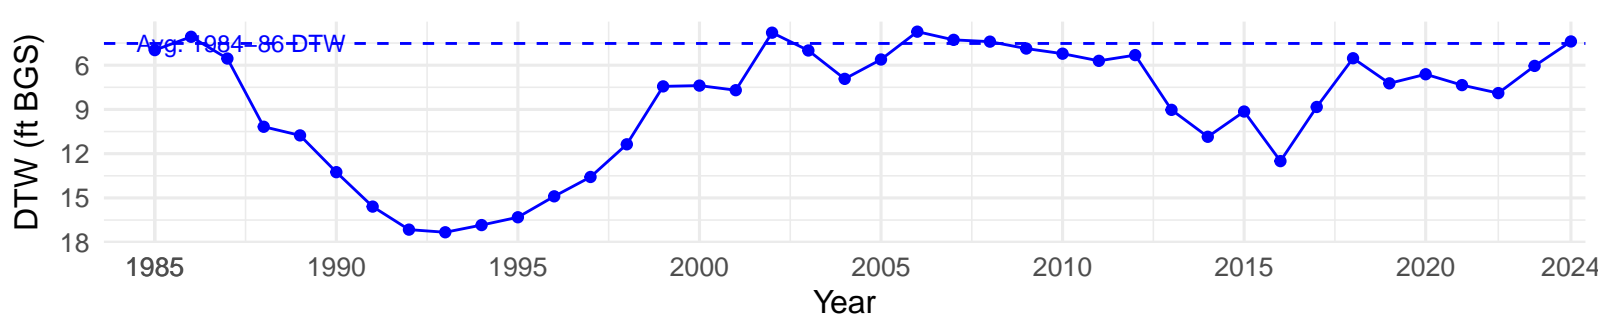

IND035 – Wellfield – Holland Type: Alkali Meadow – Green

Book Type: C – NRCS Ecological Site: Saline Meadow