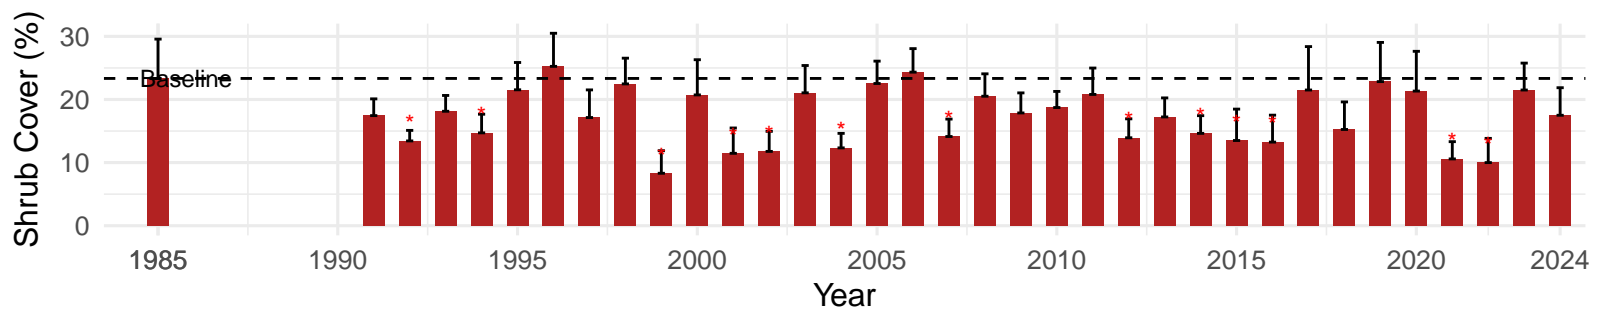

IND096 – Control – Holland Type: Nevada Saltbush Scrub – Green Book Type: B – NRCS Ecological Site: Sodic Fan 5–8" P.Z.