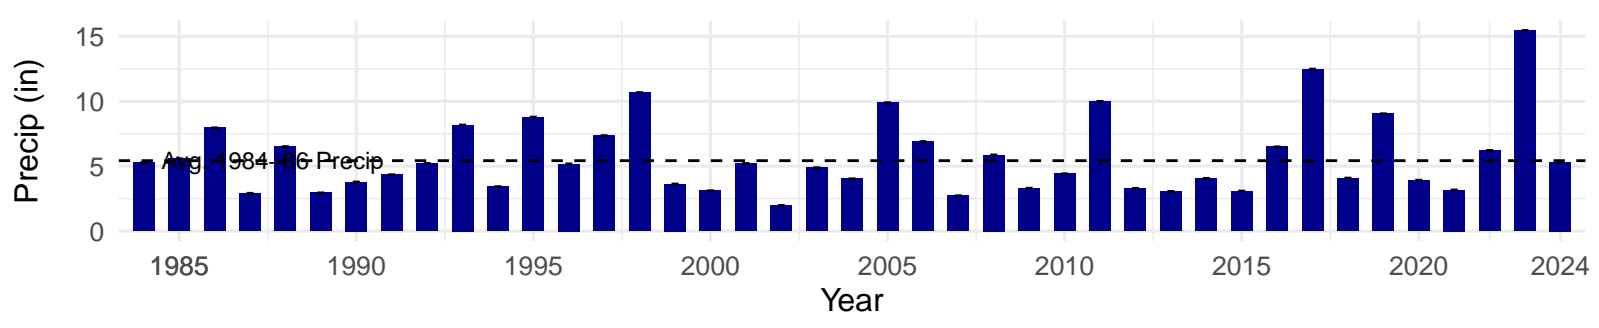

TIN028 – Wellfield – Holland Type: Desert Greasewood Scrub – Green Book Type: A – NRCS Ecological Site: Saline Bottom