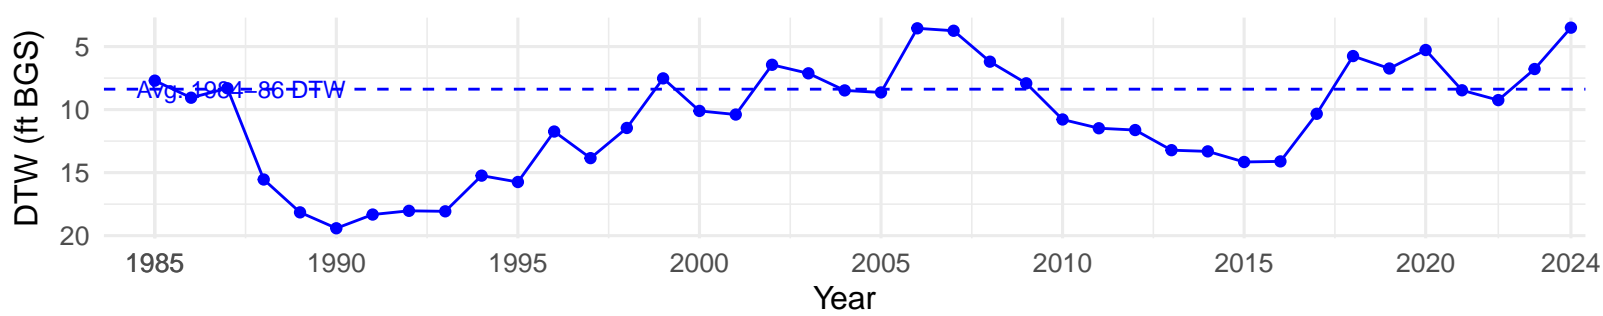

LAW108 – Wellfield – Holland Type: Alkali Meadow – Green

Book Type: C – NRCS Ecological Site: Saline Bottom