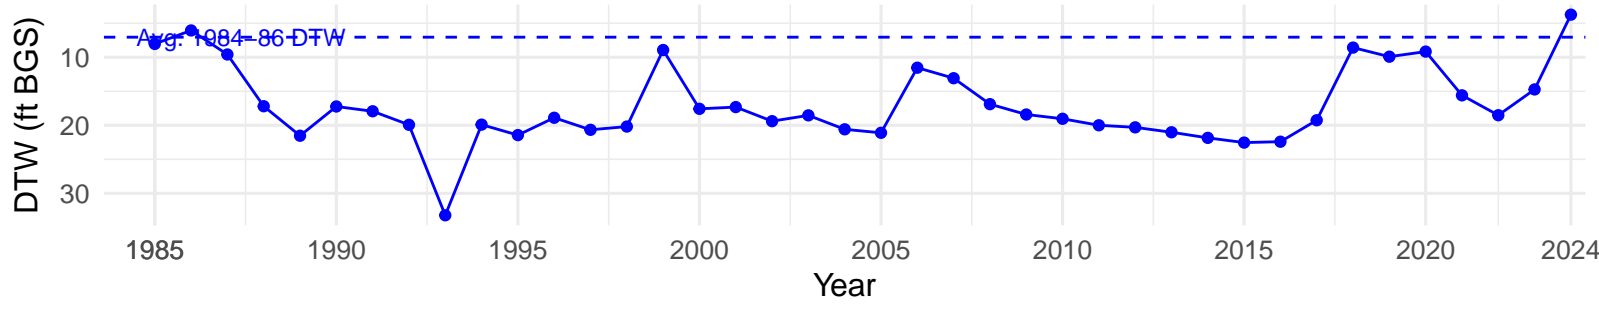

LAW043 – Wellfield – Holland Type: Rush Sedge Meadow – Green Book Type: E – NRCS Ecological Site: Sodic Terrace