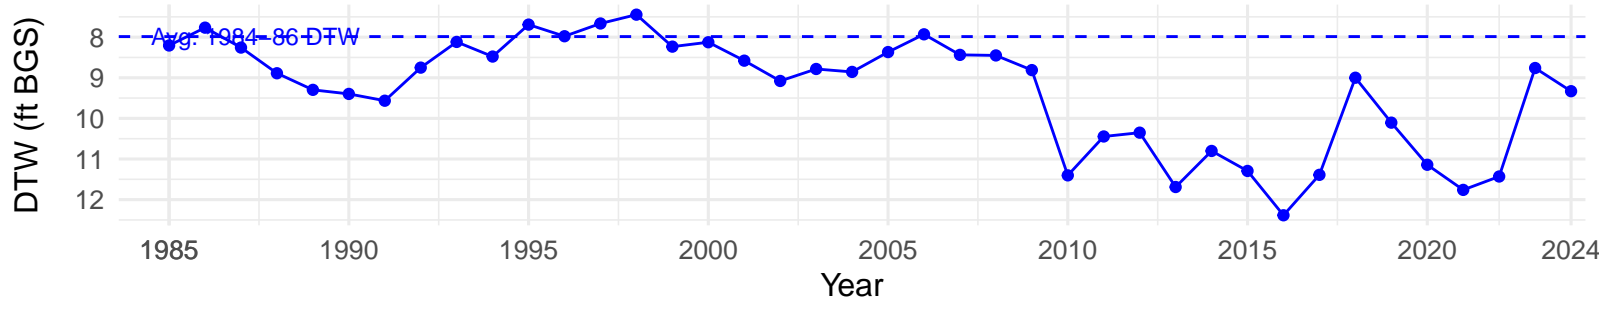

BGP031 – Control – Holland Type: Alkali Meadow – Green Book

Type: C – NRCS Ecological Site: Saline Meadow