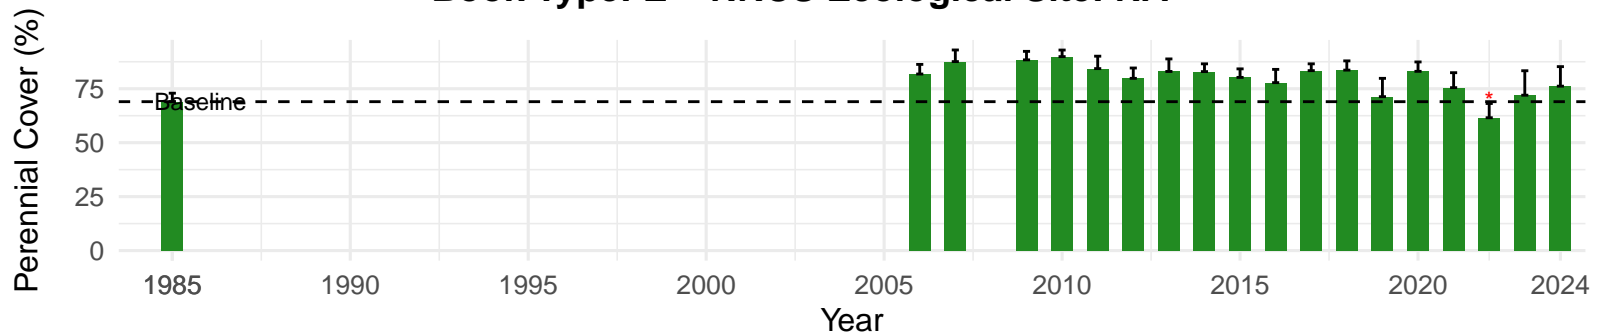

UNW031 – Control – Holland Type: Rush Sedge Meadow – Green

Book Type: E – NRCS Ecological Site: NA