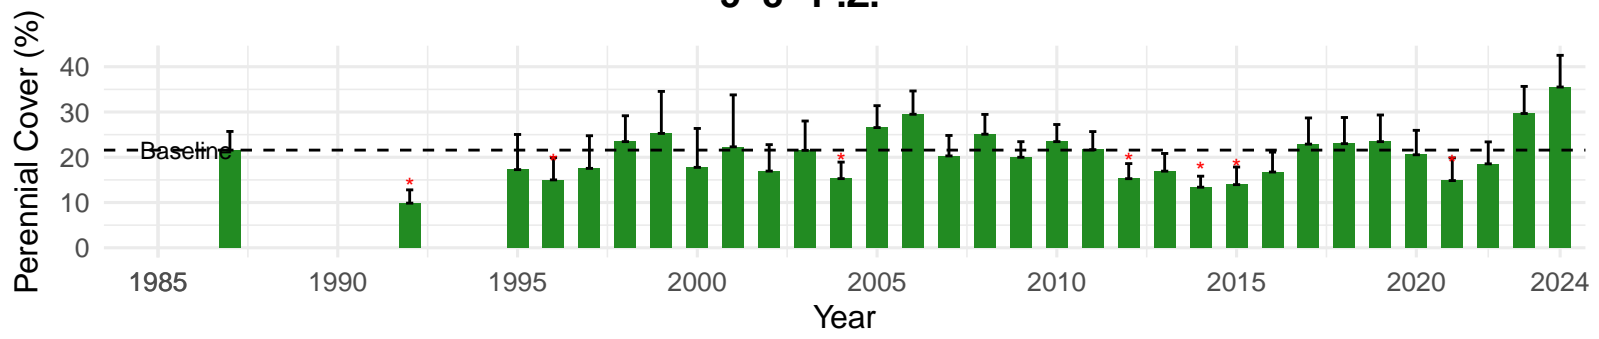

**LAW137 – Wellfield – Holland Type: Rabbitbrush Meadow –
Green Book Type: C – NRCS Ecological Site: Gravelly Loam
5–8" P.Z.**