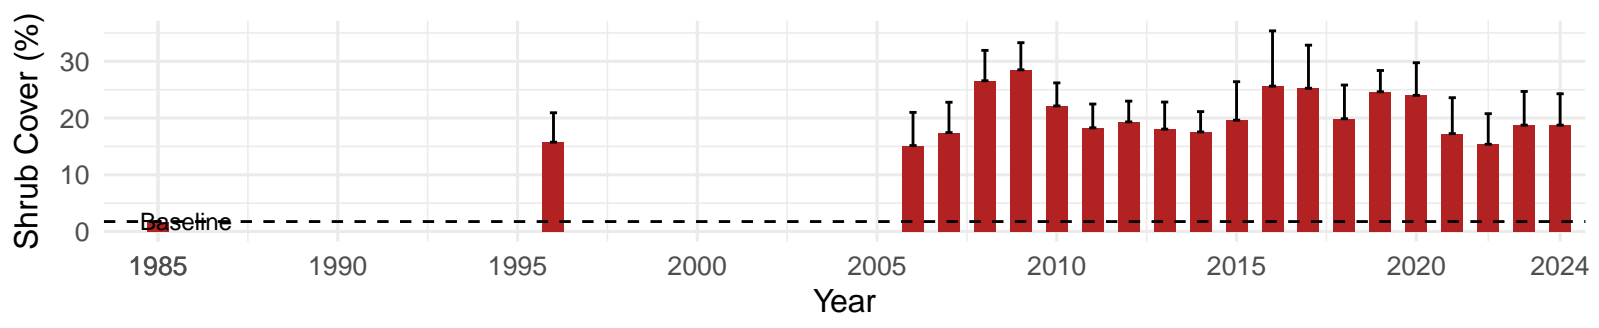

IND205 – Wellfield – Holland Type: Alkali Meadow – Green

Book Type: C – NRCS Ecological Site: Wetland