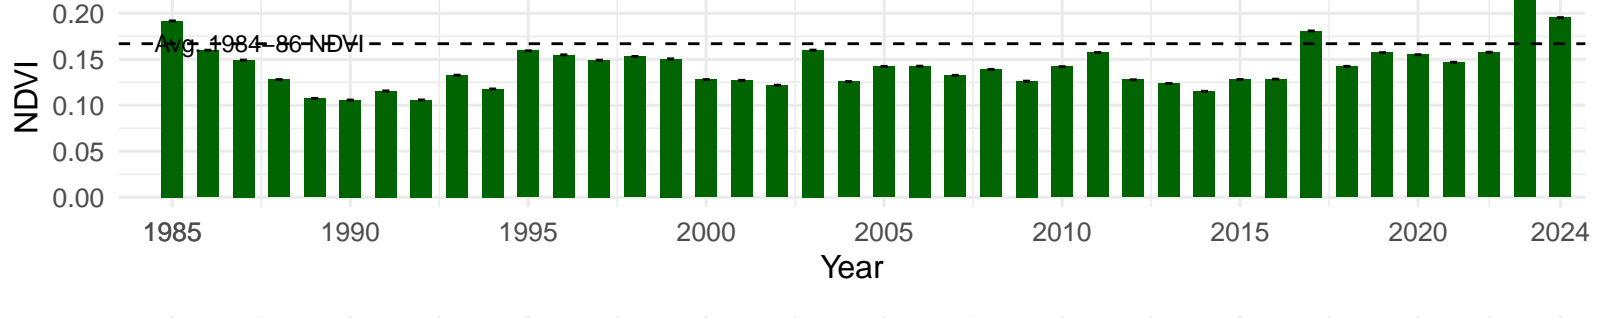

MAN034 – Wellfield – Holland Type: Desert Sink Scrub – Green Book Type: A – NRCS Ecological Site: Saline Bottom