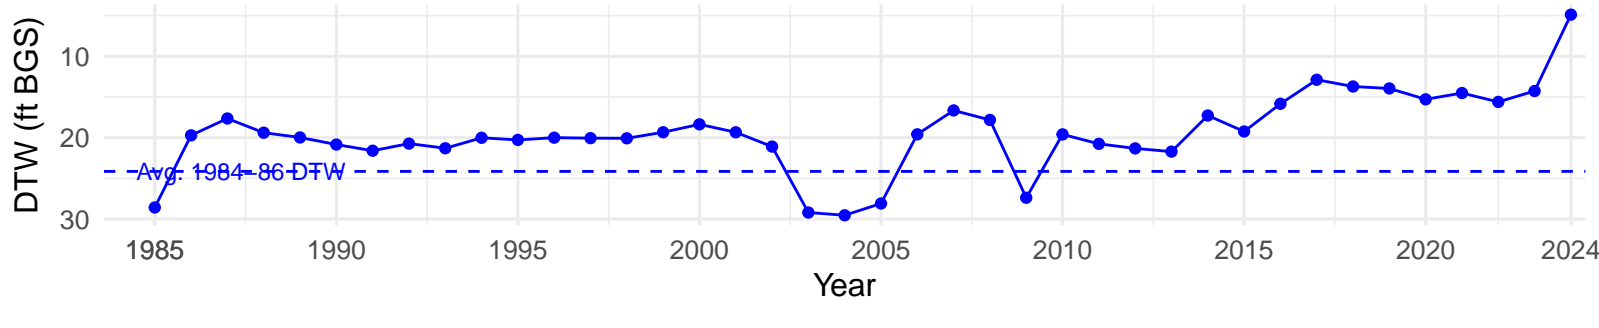

FSP020 – Wellfield – Holland Type: Nevada Saltbush Scrub – Green Book Type: B – NRCS Ecological Site: Saline Bottom