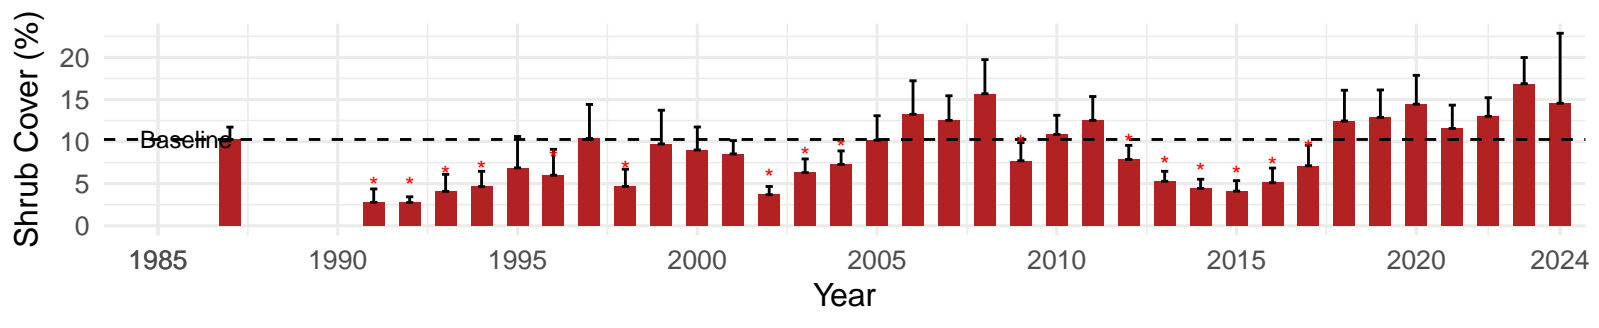

**LAW063 – Wellfield – Holland Type: Desert Greasewood Scrub
– Green Book Type: A – NRCS Ecological Site: Loamy 5–8"
P.Z.**