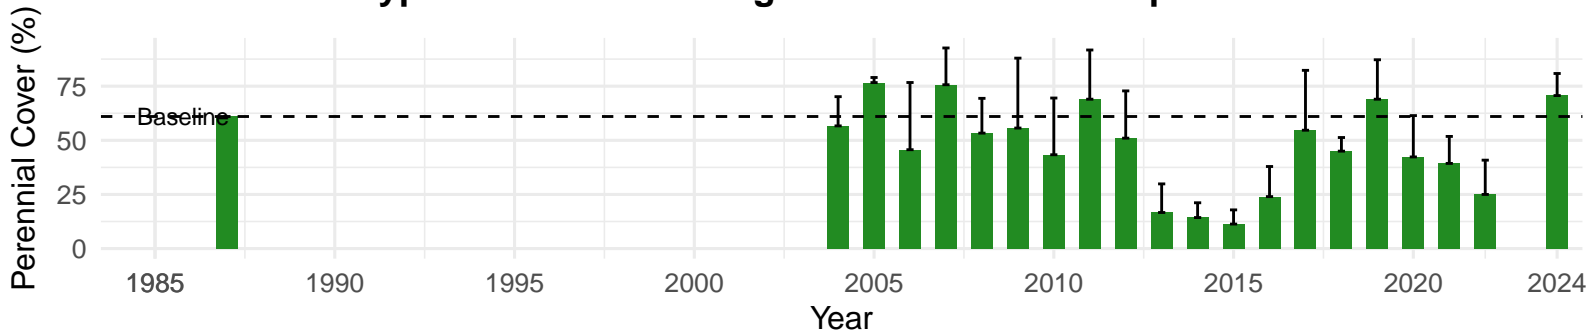

FSL126 – Control – Holland Type: Alkali Meadow – Green Book

Type: C – NRCS Ecological Site: Moist Floodplain