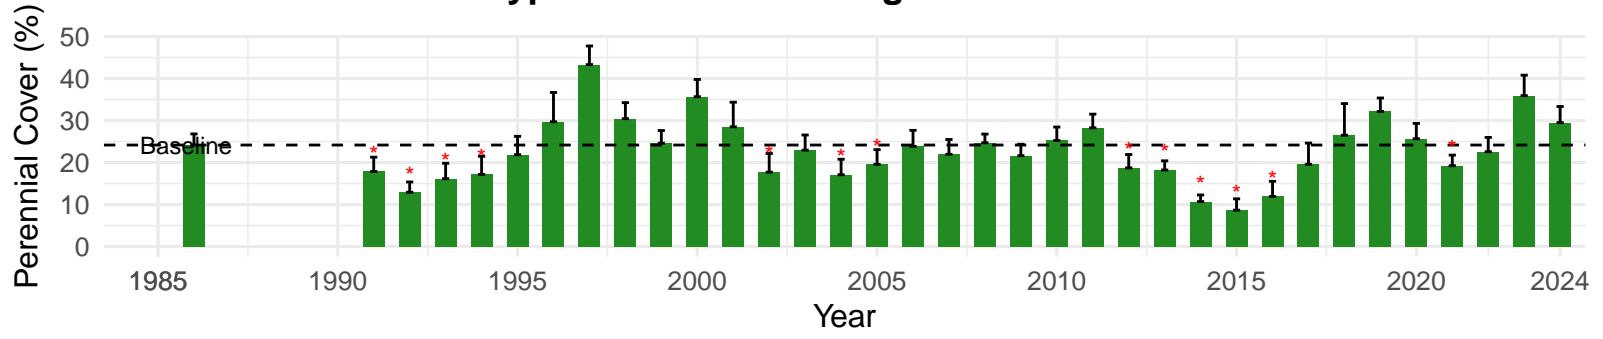

BGP154 – Wellfield – Holland Type: Nevada Saltbush Meadow – Green Book Type: C – NRCS Ecological Site: Saline Meadow