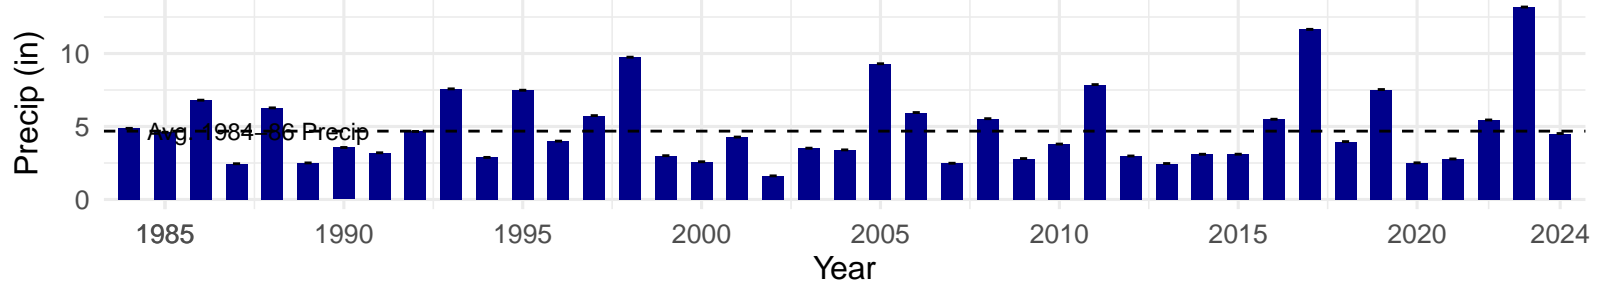

**LAW063 – Wellfield – Holland Type: Desert Greasewood Scrub
– Green Book Type: A – NRCS Ecological Site: Loamy 5–8"
P.Z.**