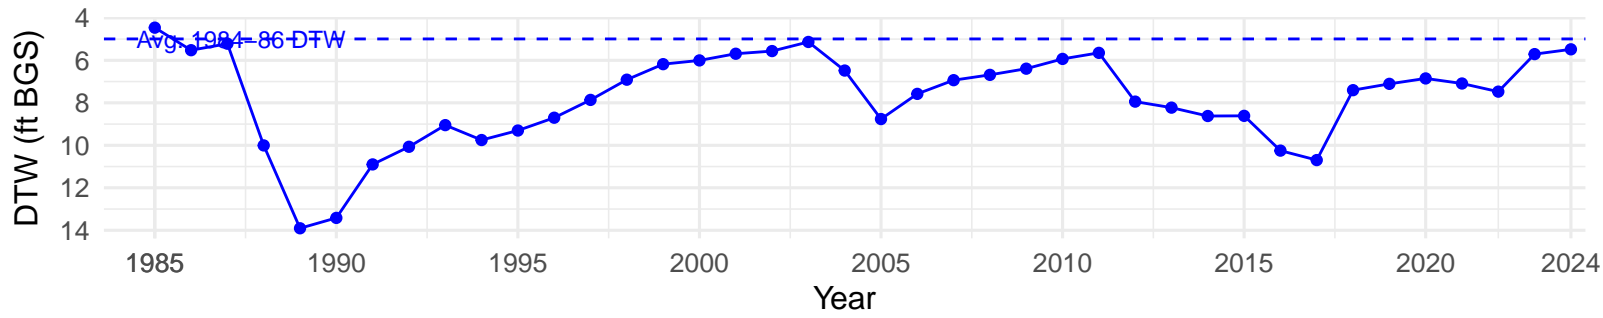

MAN006 – Wellfield – Holland Type: Alkali Meadow – Green

Book Type: C – NRCS Ecological Site: Sodic Fan 5–8" P.Z.