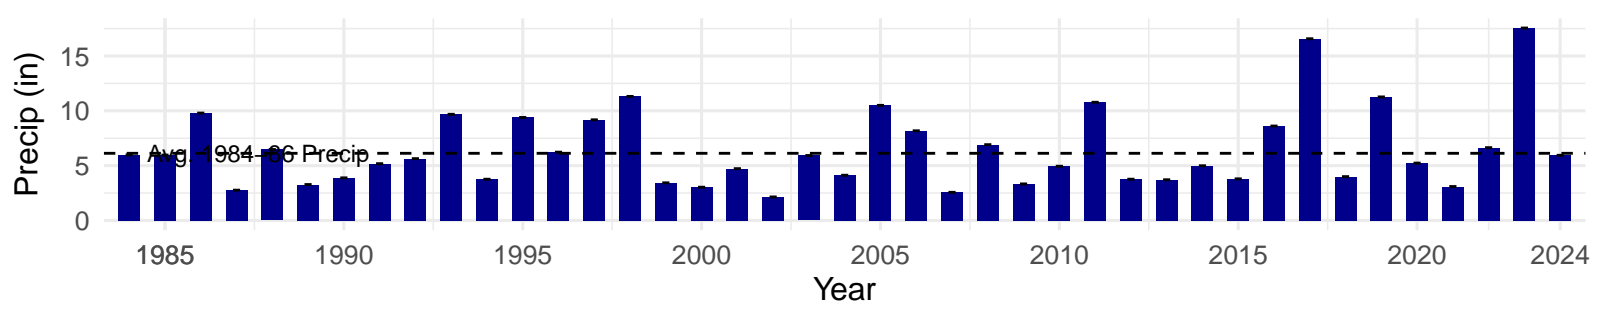

BLK044 – Wellfield – Holland Type: Rabbitbrush Meadow – Green Book Type: C – NRCS Ecological Site: Sodic Fan 5–8" P.Z.