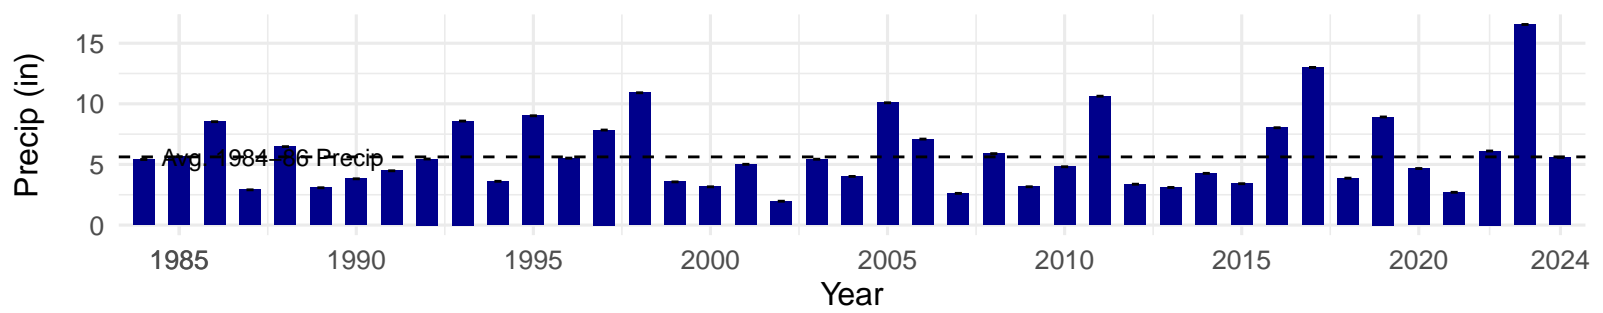

TIN068 – Wellfield – Holland Type: Alkali Meadow – Green

Book Type: A – NRCS Ecological Site: Sodic Flat