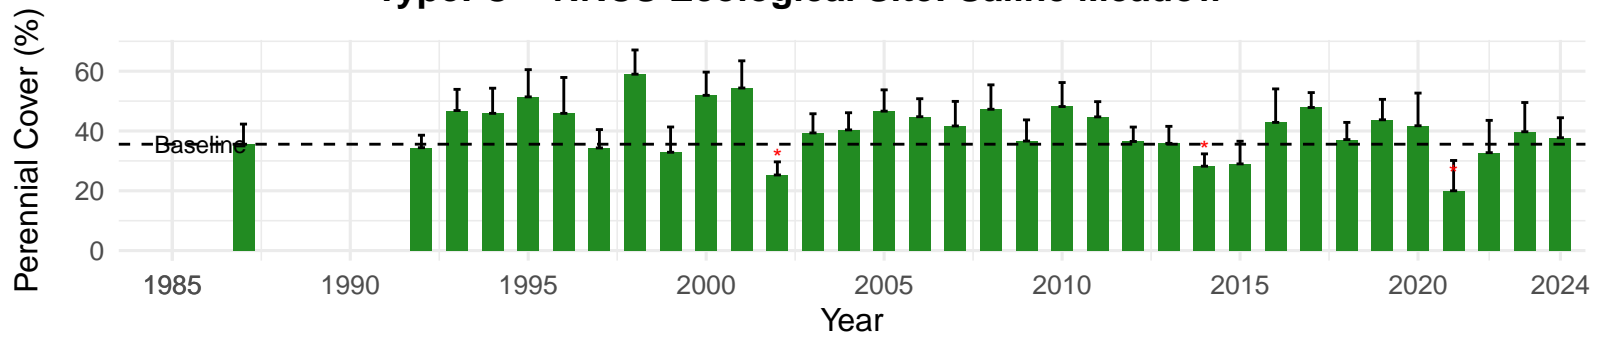

PLC024 – Control – Holland Type: Alkali Meadow – Green Book

Type: C – NRCS Ecological Site: Saline Meadow