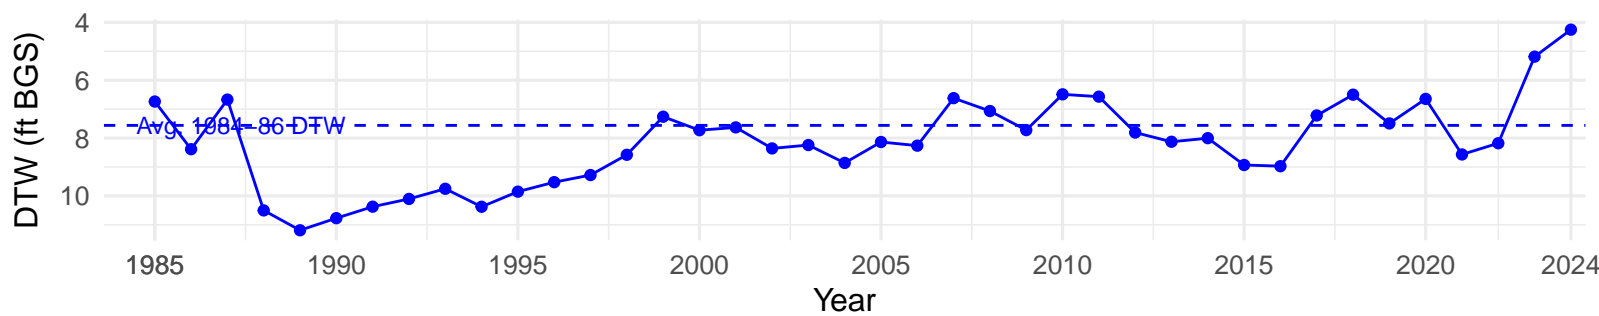

IND151 – Control – Holland Type: Alkali Meadow – Green Book

Type: C – NRCS Ecological Site: Saline Meadow