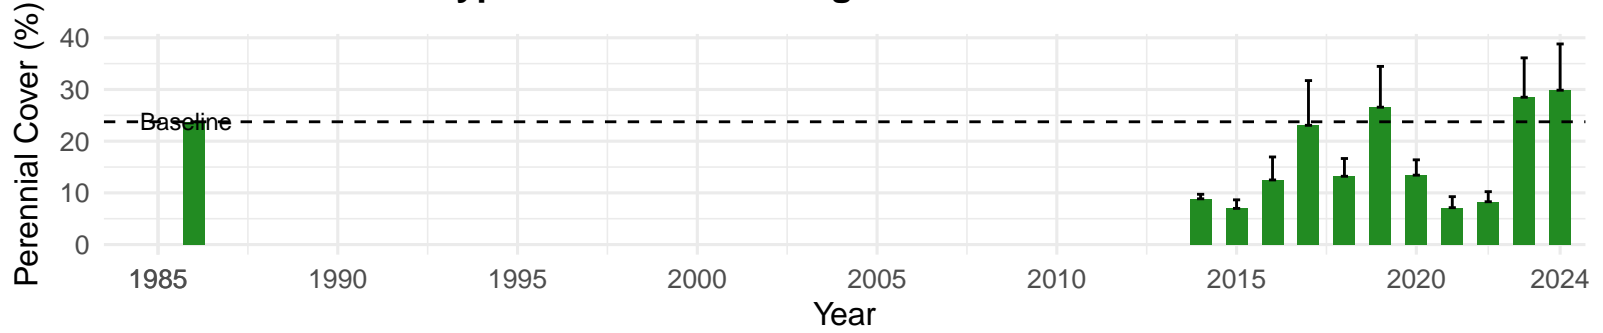

FSP015 – Wellfield – Holland Type: Alkali Meadow – Green

Book Type: C – NRCS Ecological Site: Saline Bottom