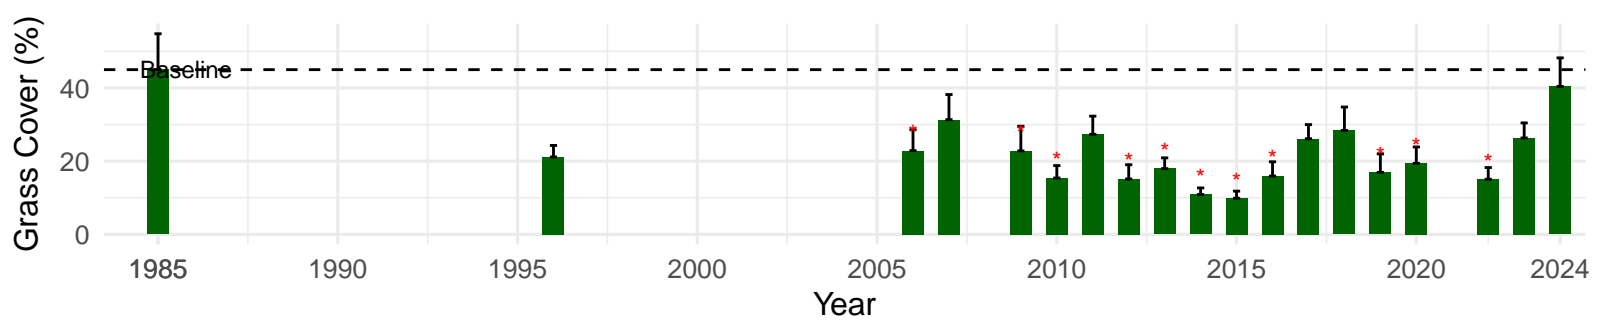

IND151 – Control – Holland Type: Alkali Meadow – Green Book

Type: C – NRCS Ecological Site: Saline Meadow