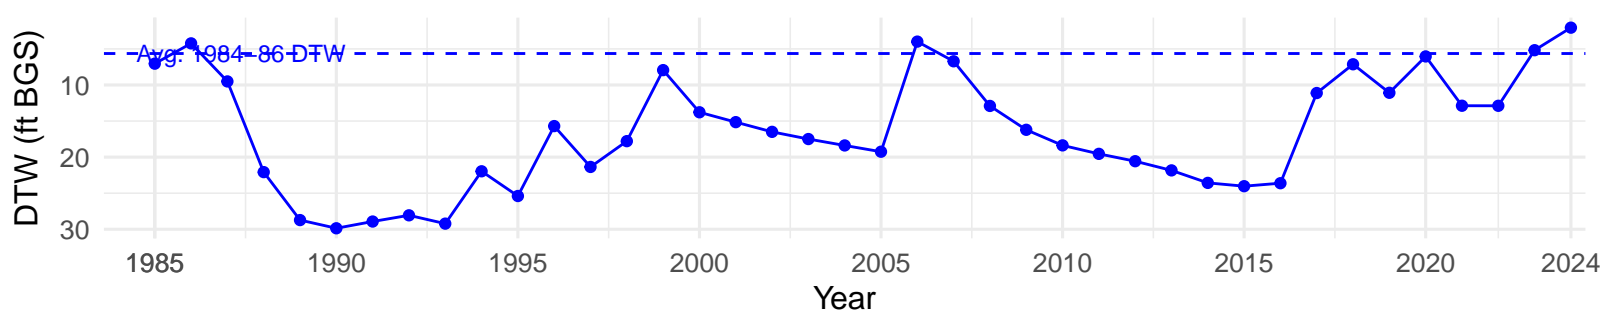

LAW072 – Wellfield – Holland Type: Alkali Meadow – Green

Book Type: C – NRCS Ecological Site: Saline Bottom