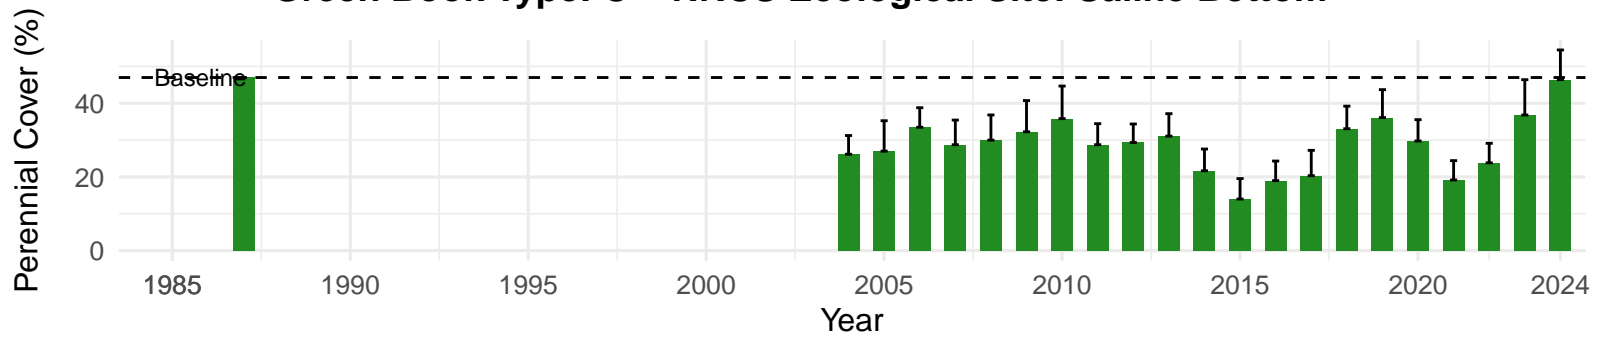

PLC070 – Control – Holland Type: Nevada Saltbush Meadow – Green Book Type: C – NRCS Ecological Site: Saline Bottom