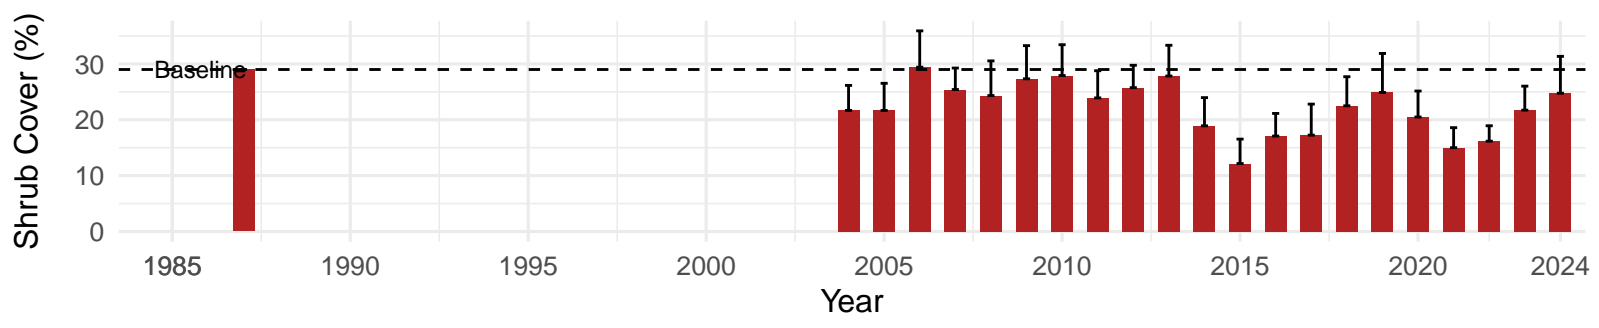

PLC070 – Control – Holland Type: Nevada Saltbush Meadow – Green Book Type: C – NRCS Ecological Site: Saline Bottom