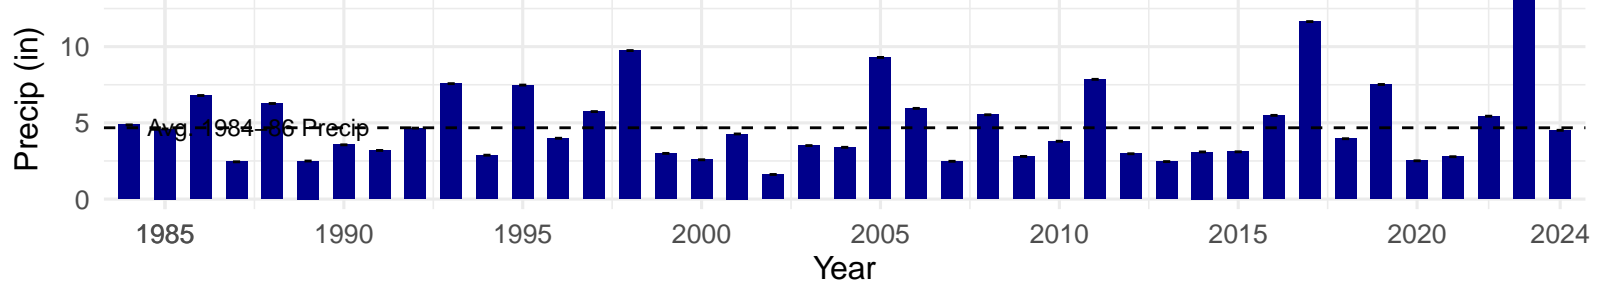

LAW062 – Wellfield – Holland Type: Rabbitbrush Meadow – Green Book Type: C – NRCS Ecological Site: Sodic Terrace