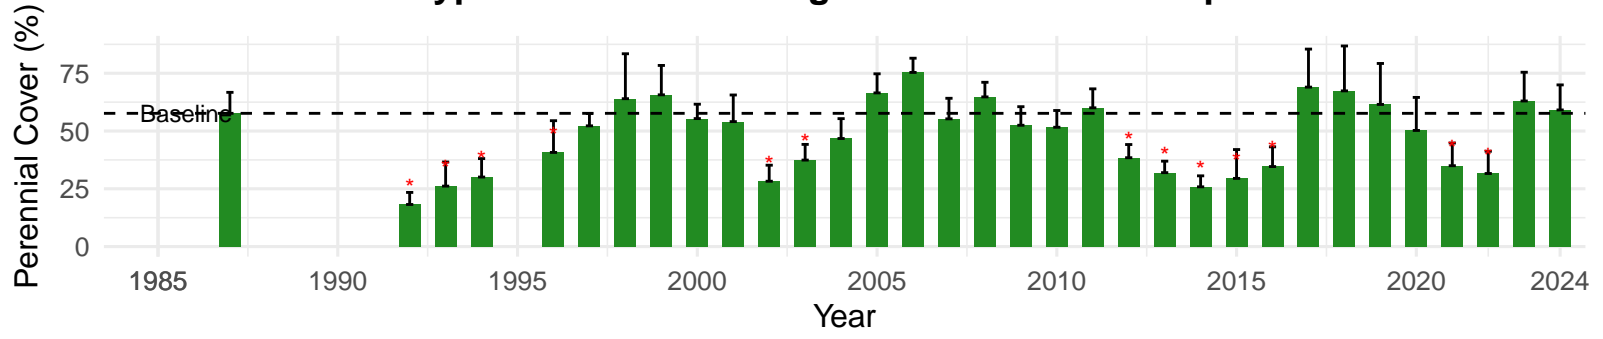

FSL123 – Wellfield – Holland Type: Alkali Meadow – Green

Book Type: C – NRCS Ecological Site: Moist Floodplain