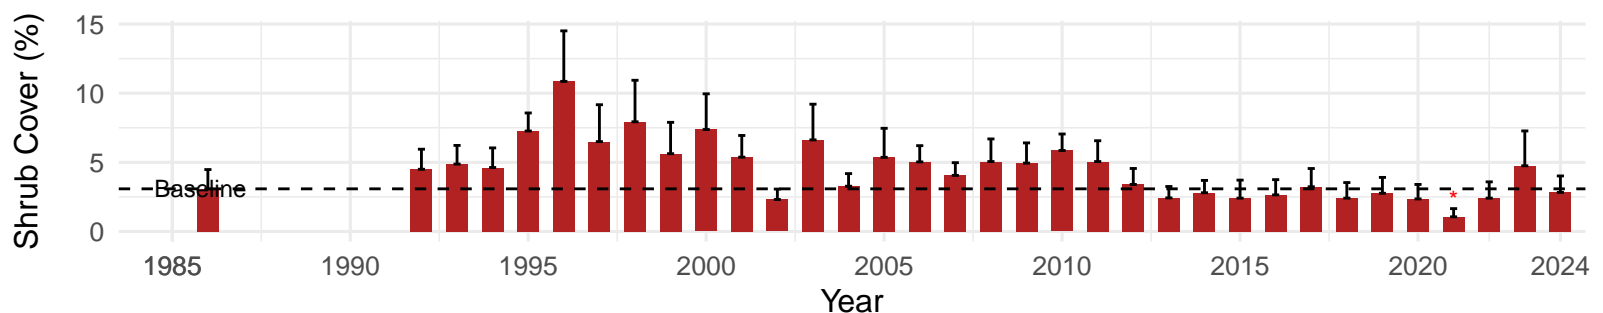

BLK115 – Control – Holland Type: Alkali Meadow – Green Book

Type: A – NRCS Ecological Site: Saline Bottom