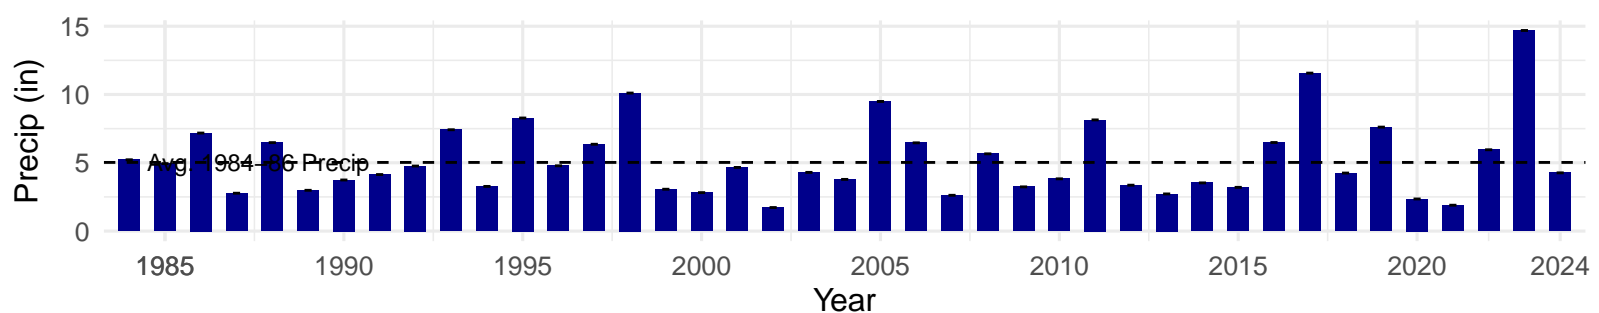

FSL129 – Control – Holland Type: Alkali Meadow – Green Book

Type: C – NRCS Ecological Site: Saline Bottom