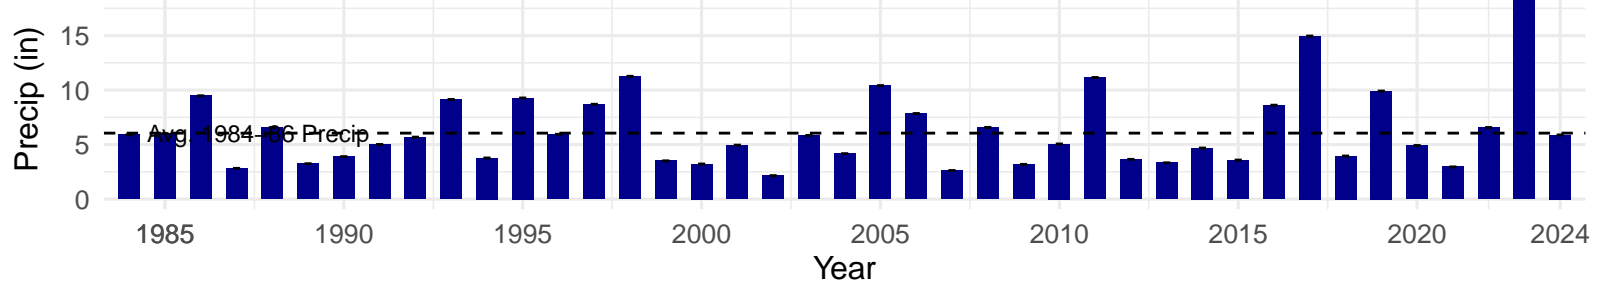

BLK143 – Wellfield – Holland Type: Alkali Meadow – Green

Book Type: C – NRCS Ecological Site: Saline Meadow