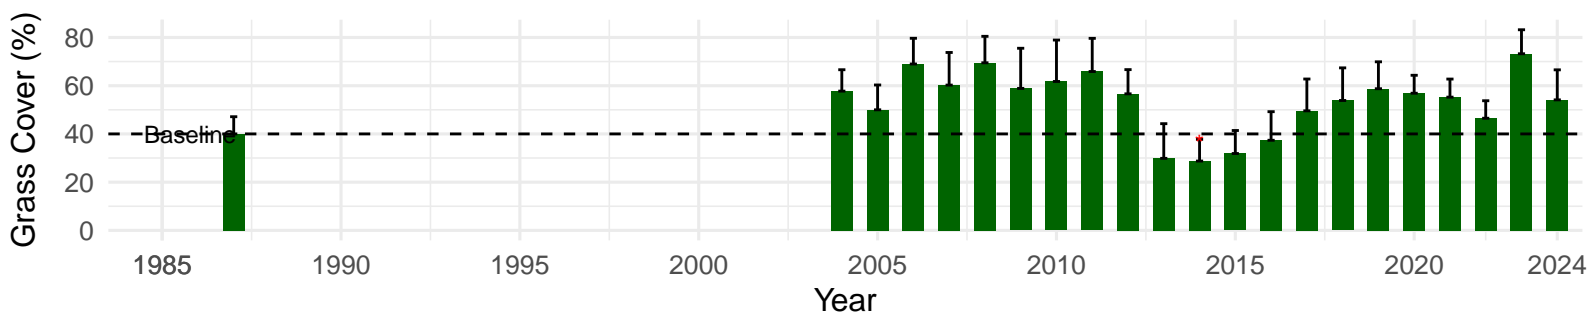

FSL128 – Control – Holland Type: Alkali Meadow – Green Book

Type: C – NRCS Ecological Site: Moist Floodplain