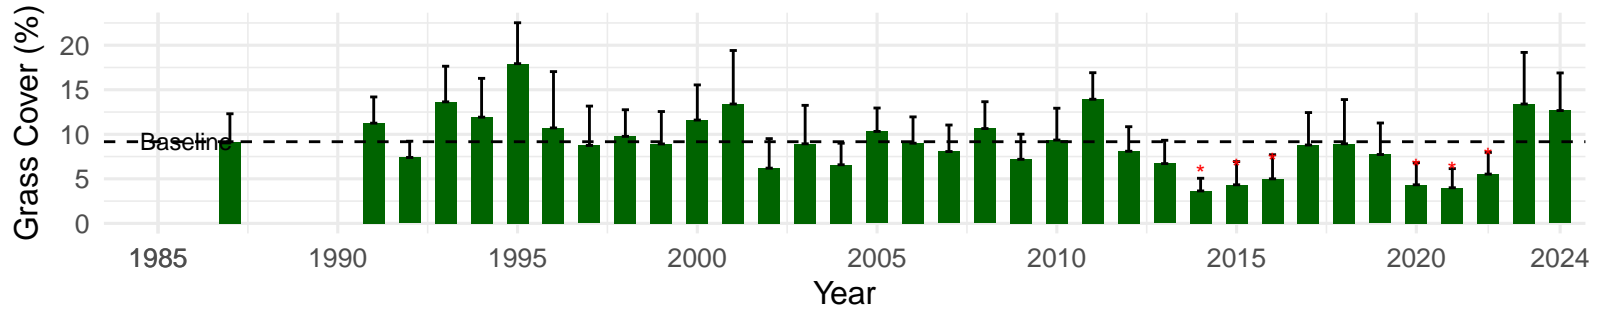

PLC223 – Control – Holland Type: Alkali Meadow – Green Book Type: C – NRCS Ecological Site: Sodic Terrace