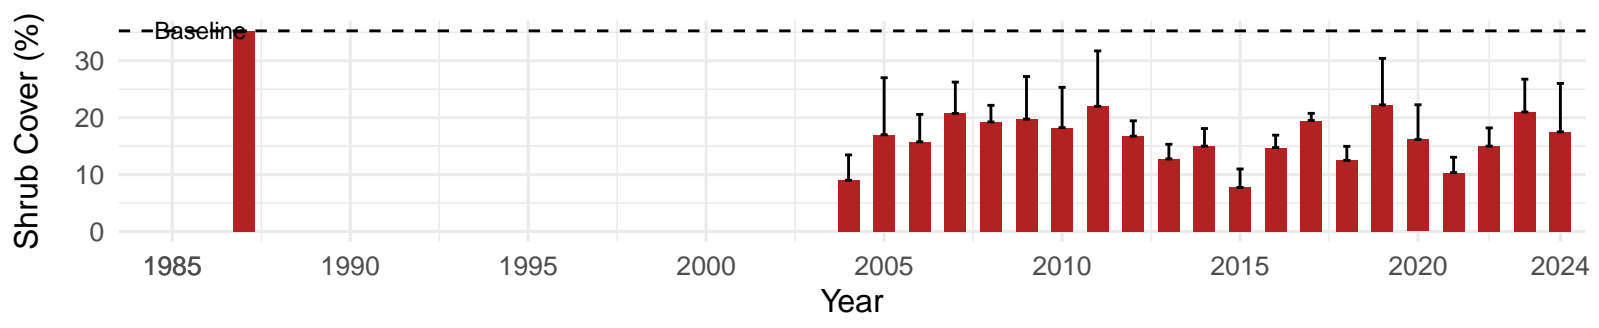

PLC107 – Control – Holland Type: Rabbitbrush Meadow – Green

Book Type: C – NRCS Ecological Site: Saline Bottom