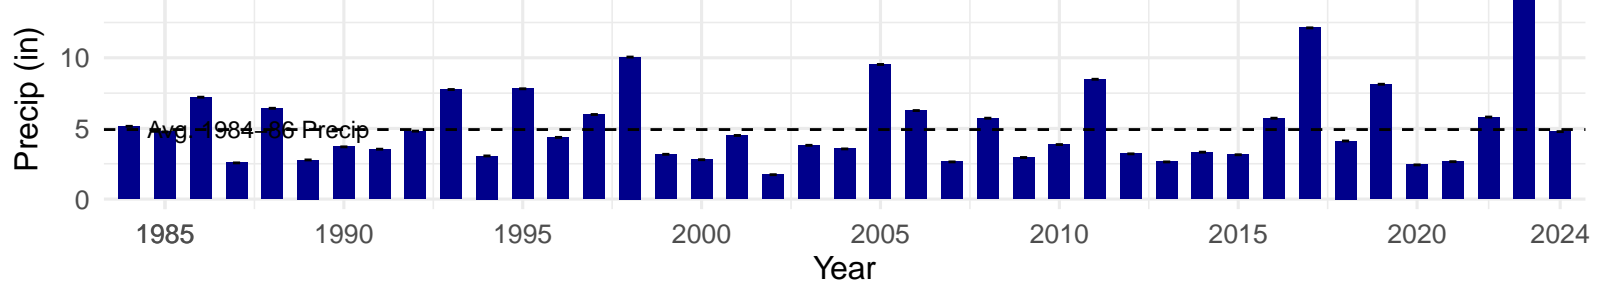

LAW065 – Wellfield – Holland Type: Alkali Meadow – Green

Book Type: A – NRCS Ecological Site: Loamy 5–8" P.Z.