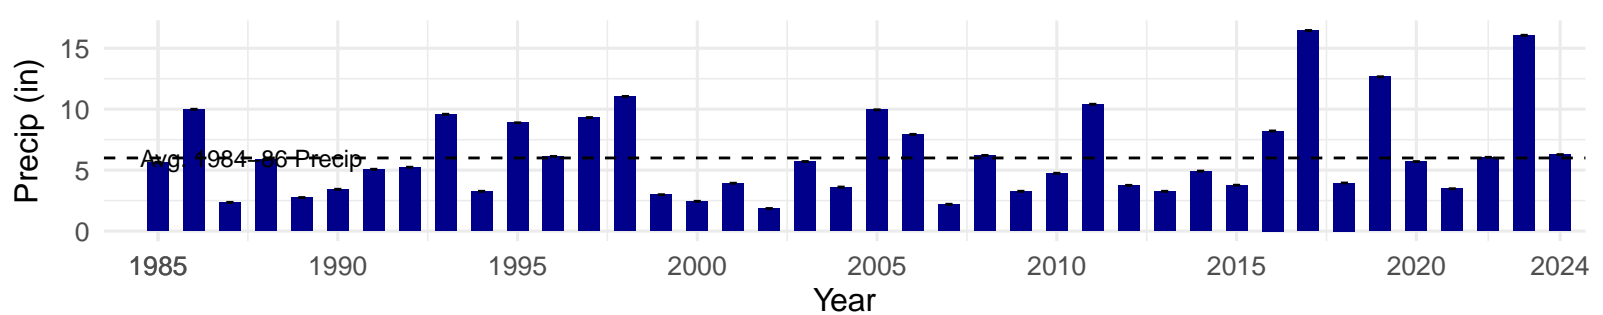

IND029 – Wellfield – Holland Type: Alkali Meadow – Green

Book Type: C – NRCS Ecological Site: Wetland