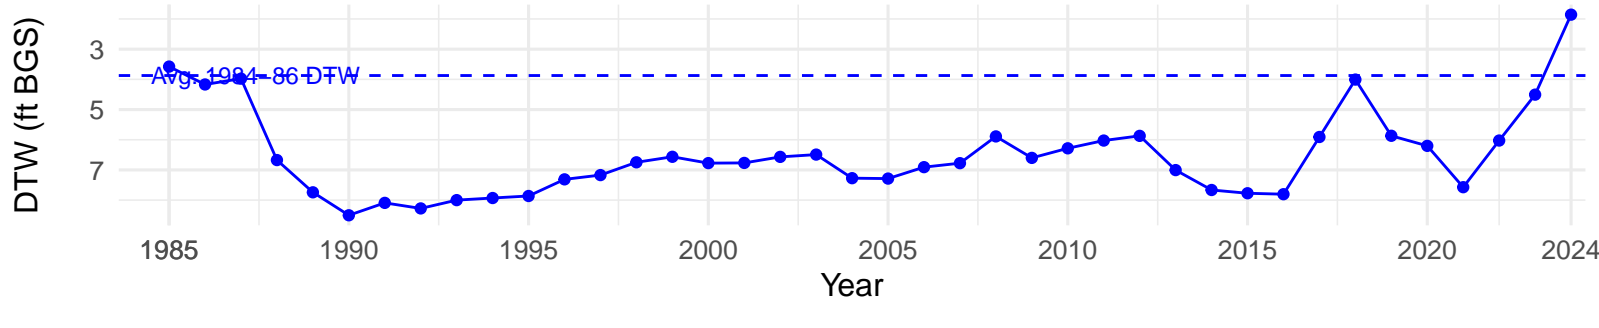

IND119 – Control – Holland Type: Alkali Meadow – Green Book Type: C – NRCS Ecological Site: Sandy Terrace 5–8" P.Z.