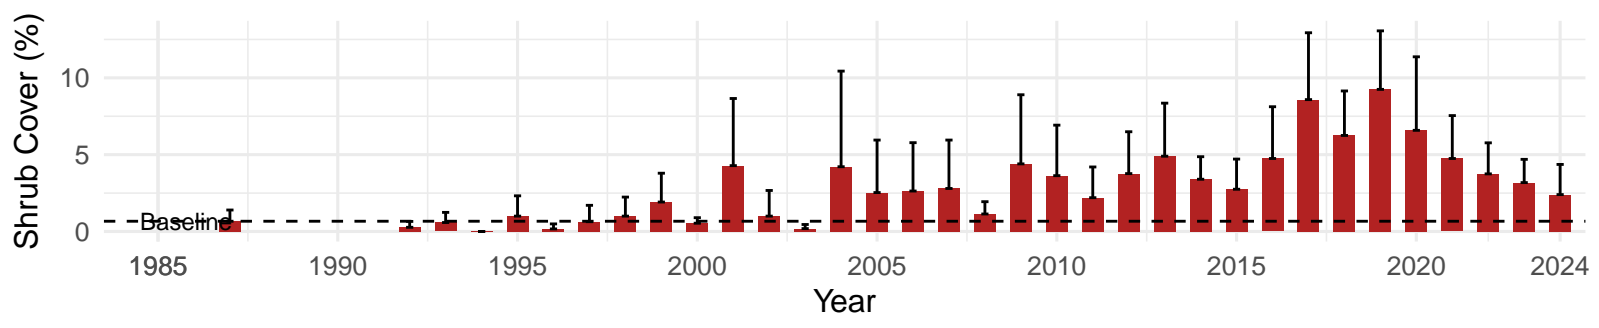

LAW122 – Wellfield – Holland Type: Alkali Meadow – Green

Book Type: C – NRCS Ecological Site: Saline Meadow