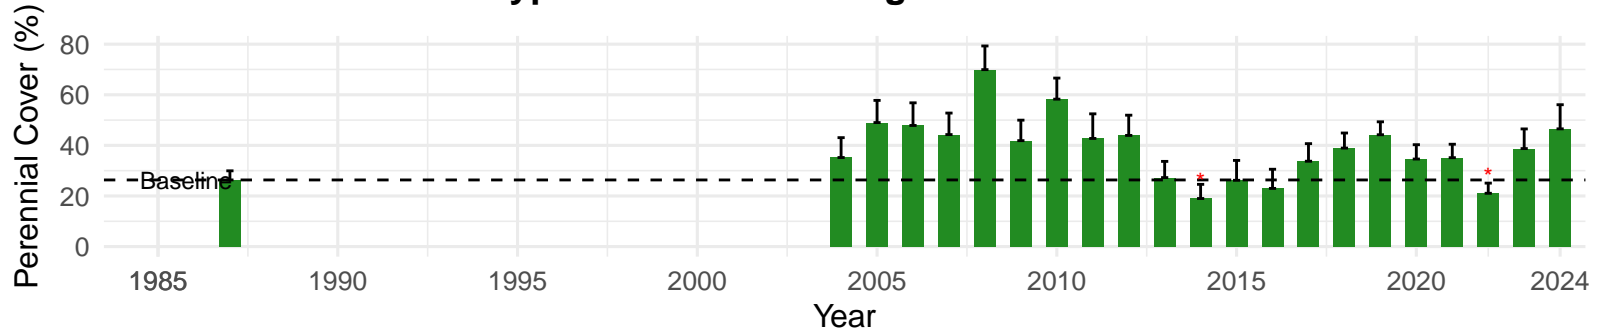

LAW105 – Wellfield – Holland Type: Alkali Meadow – Green

Book Type: C – NRCS Ecological Site: Wetland