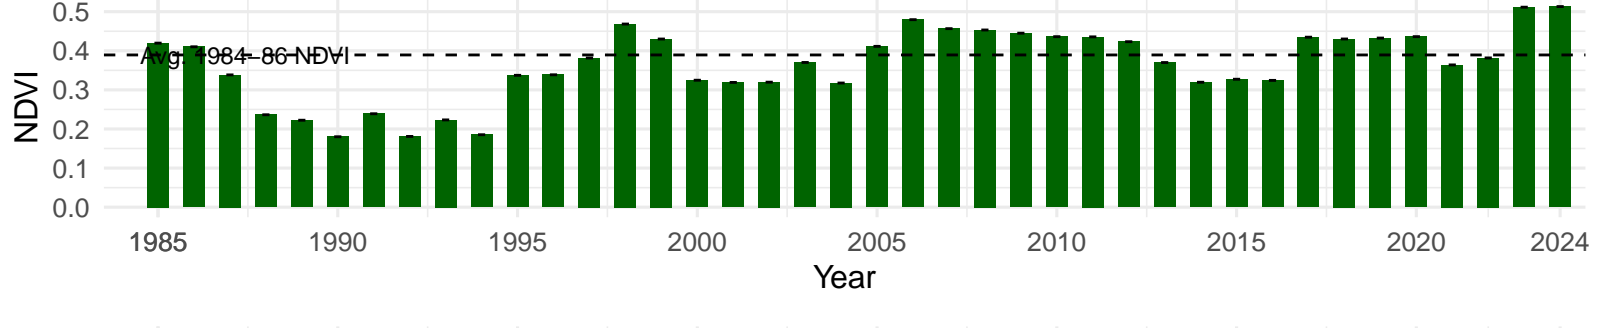

IND205 – Wellfield – Holland Type: Alkali Meadow – Green

Book Type: C – NRCS Ecological Site: Wetland