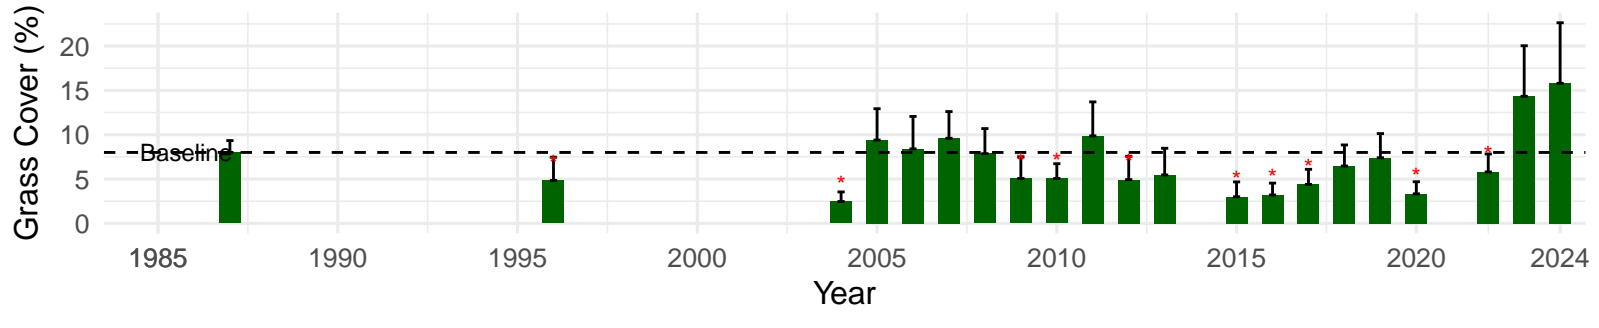

PLC056 – Control – Holland Type: Rabbitbrush Meadow – Green

Book Type: C – NRCS Ecological Site: NA