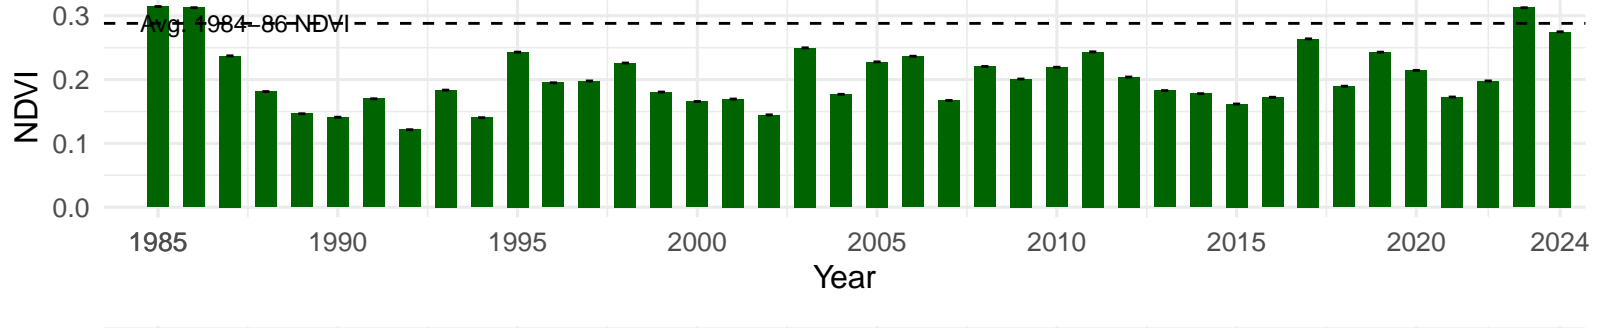

IND132 – Wellfield – Holland Type: Nevada Saltbush Scrub – Green Book Type: B – NRCS Ecological Site: Wetland