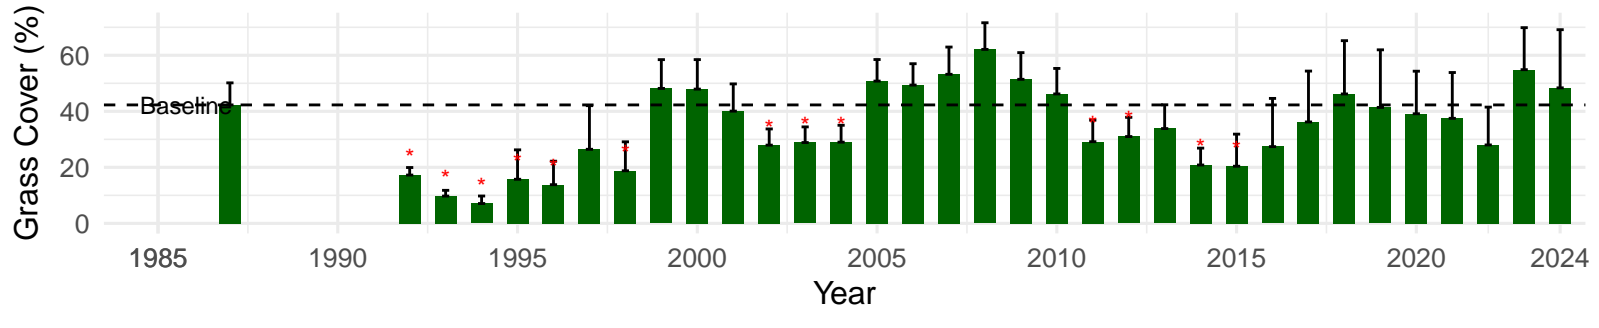

LAW107 – Wellfield – Holland Type: Alkali Meadow – Green

Book Type: C – NRCS Ecological Site: Saline Bottom