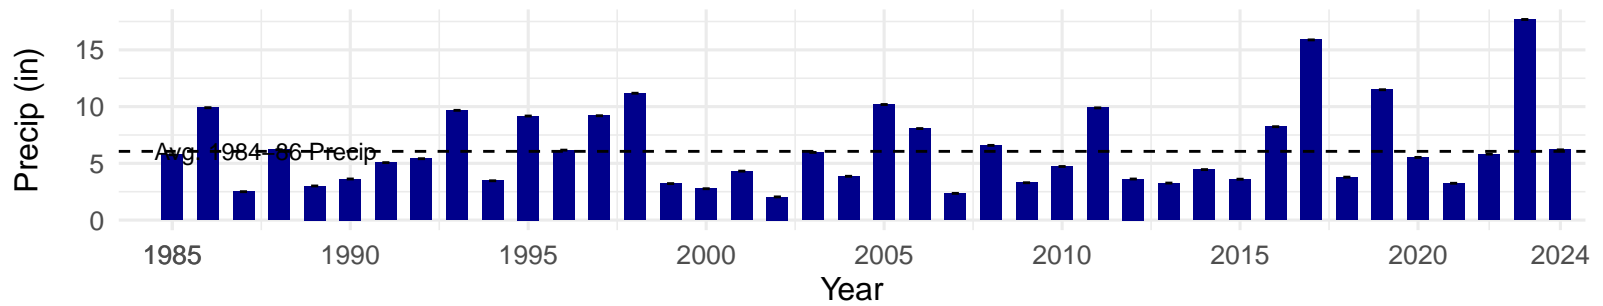

BLK115 – Control – Holland Type: Alkali Meadow – Green Book

Type: A – NRCS Ecological Site: Saline Bottom