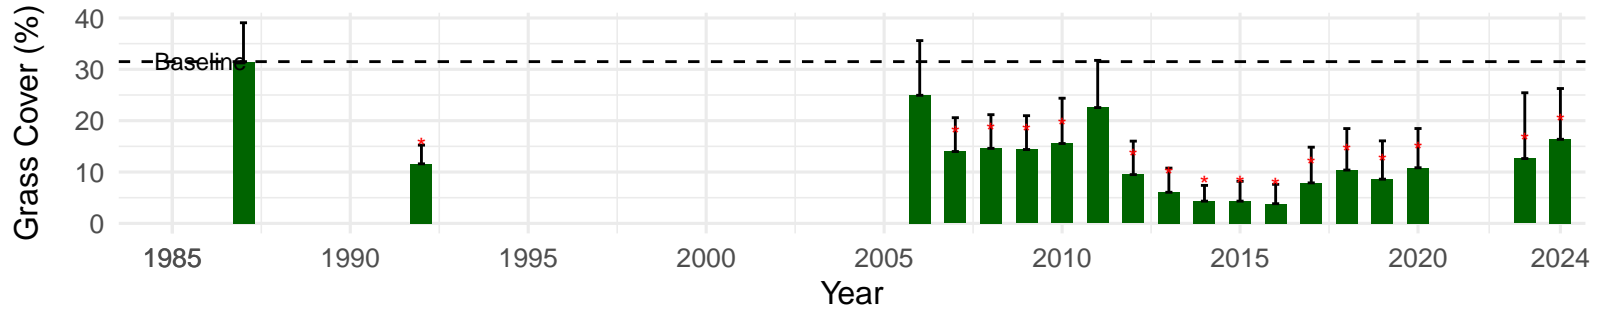

PLC028 – Control – Holland Type: Alkali Meadow – Green Book

Type: C – NRCS Ecological Site: Saline Meadow