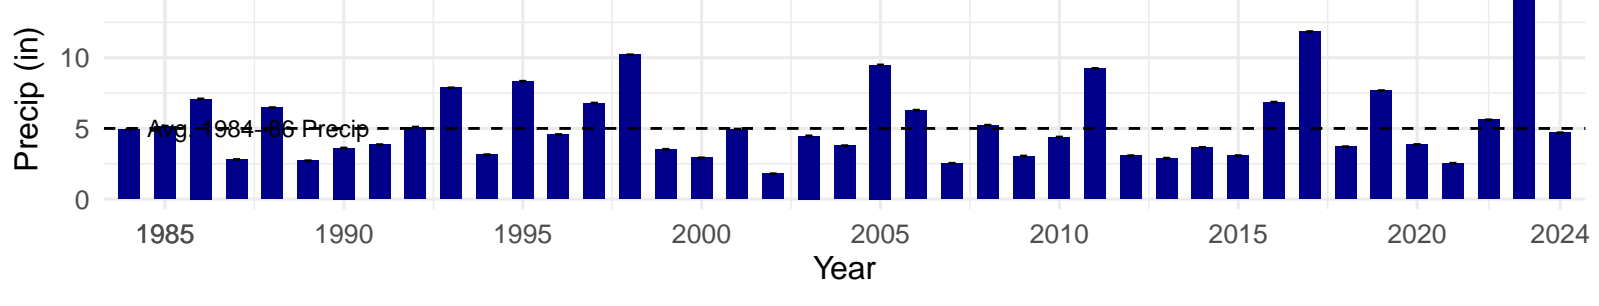

TIN030 – Wellfield – Holland Type: Alkali Meadow – Green

Book Type: C – NRCS Ecological Site: Loamy 5–8" P.Z.