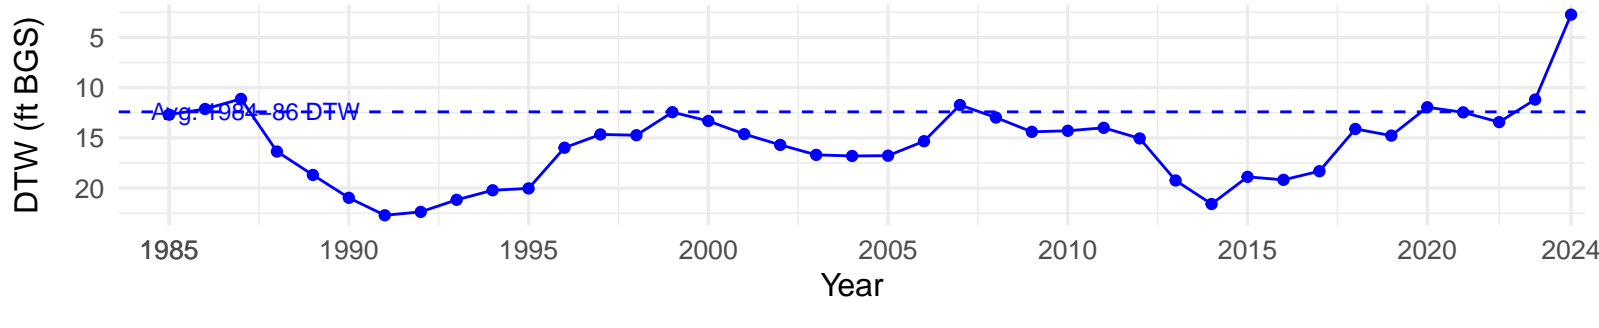

FSP006 – Wellfield – Holland Type: Alkali Meadow – Green

Book Type: AC – NRCS Ecological Site: Saline Bottom