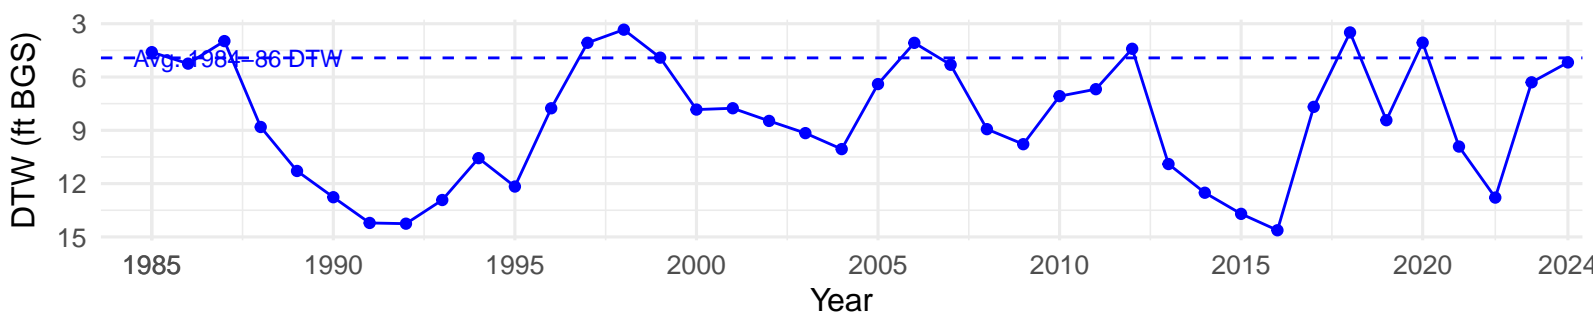

IND019 – Wellfield – Holland Type: Alkali Meadow – Green

Book Type: C – NRCS Ecological Site: Saline Meadow