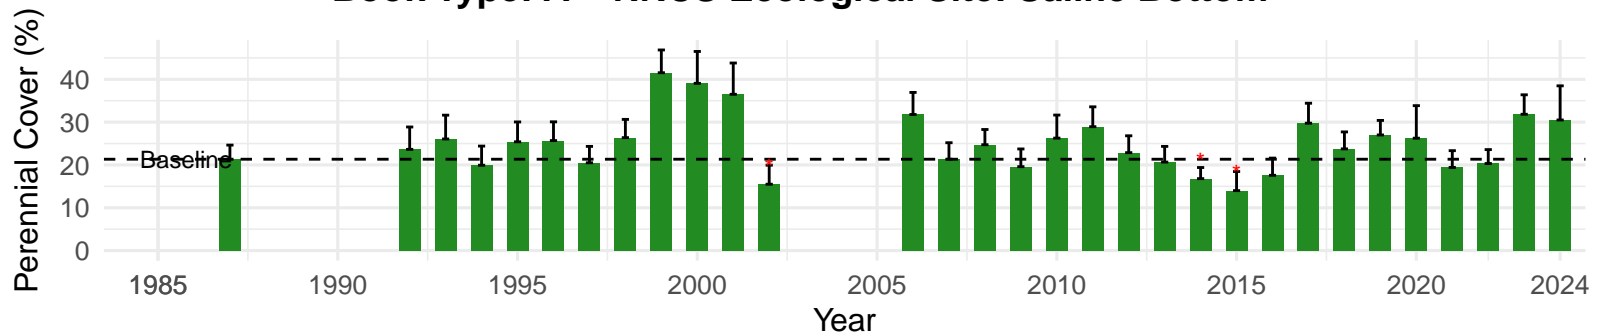

FSL065 – Wellfield – Holland Type: Alkali Meadow – Green

Book Type: A – NRCS Ecological Site: Saline Bottom