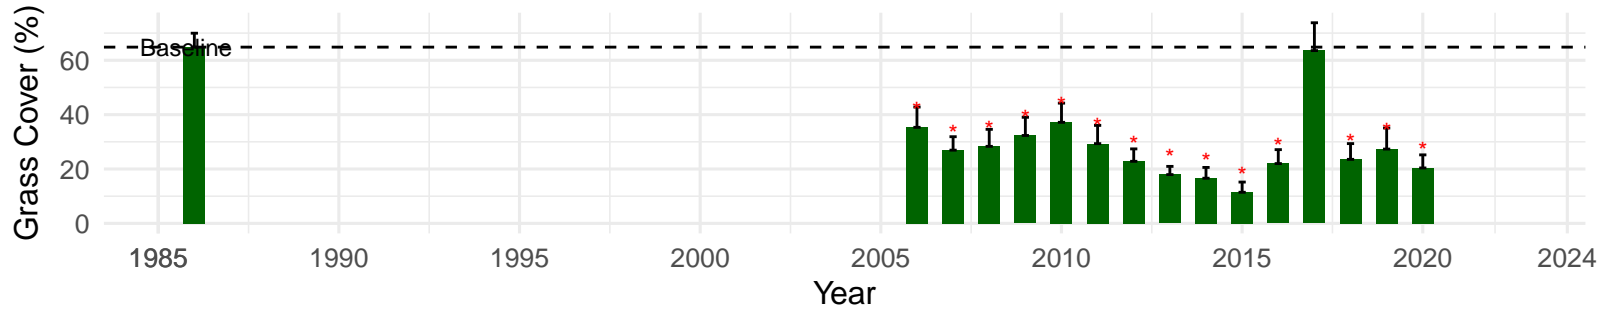

BGP019 – Control – Holland Type: Rush Sedge Meadow – Green

Book Type: E – NRCS Ecological Site: Saline Bottom