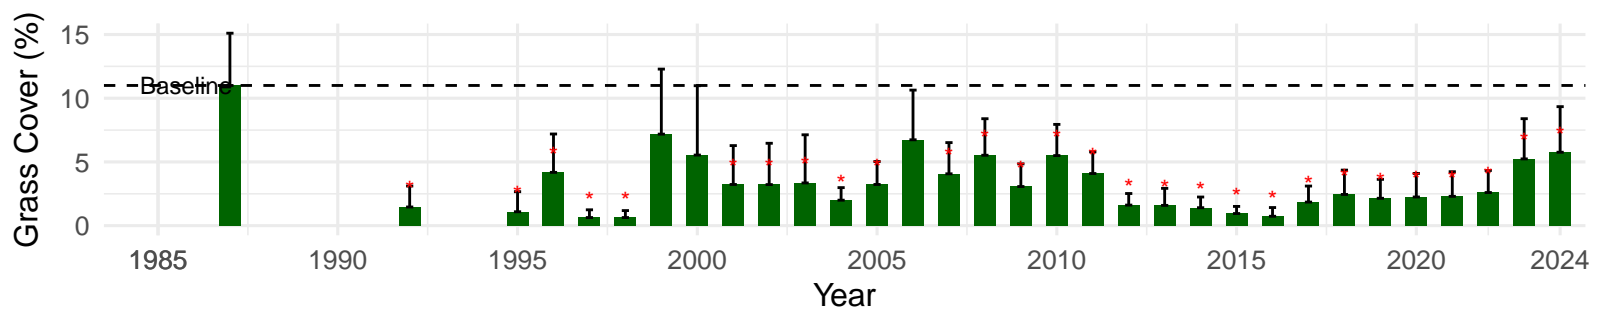

**LAW137 – Wellfield – Holland Type: Rabbitbrush Meadow –
Green Book Type: C – NRCS Ecological Site: Gravelly Loam
5–8" P.Z.**