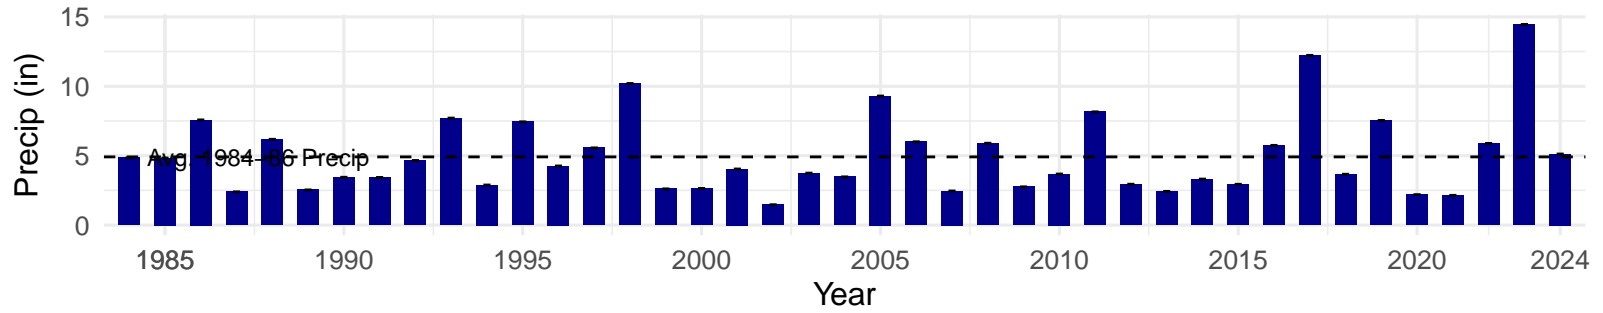

PLC088 – Control – Holland Type: Alkali Meadow – Green Book

Type: C – NRCS Ecological Site: Saline Meadow