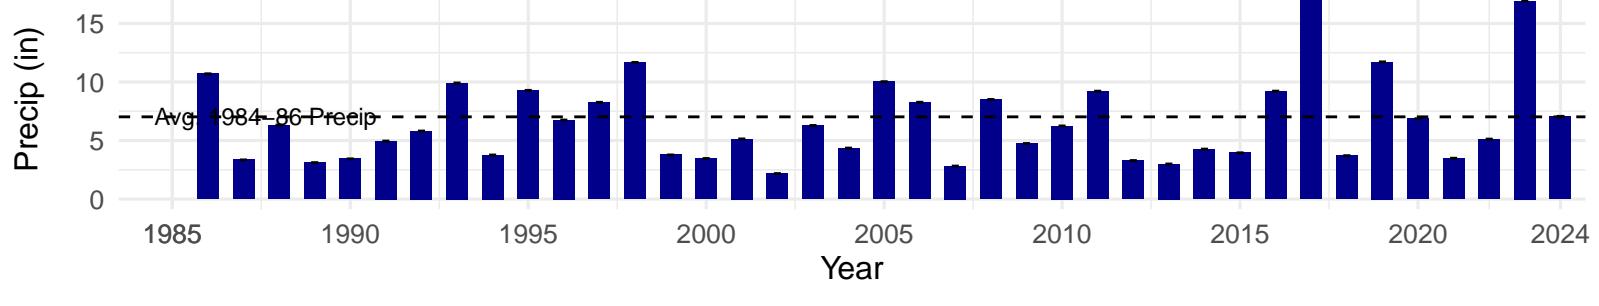

LNP019 – Control – Holland Type: Nevada Saltbush Scrub – Green Book Type: B – NRCS Ecological Site: NA