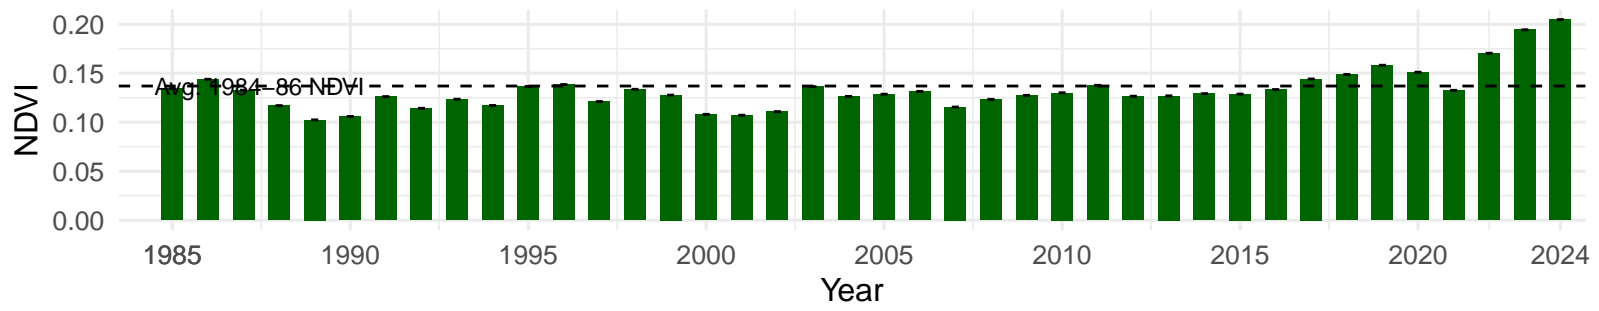

BLK093 – Wellfield – Holland Type: Alkali Meadow – Green

Book Type: C – NRCS Ecological Site: Saline Bottom