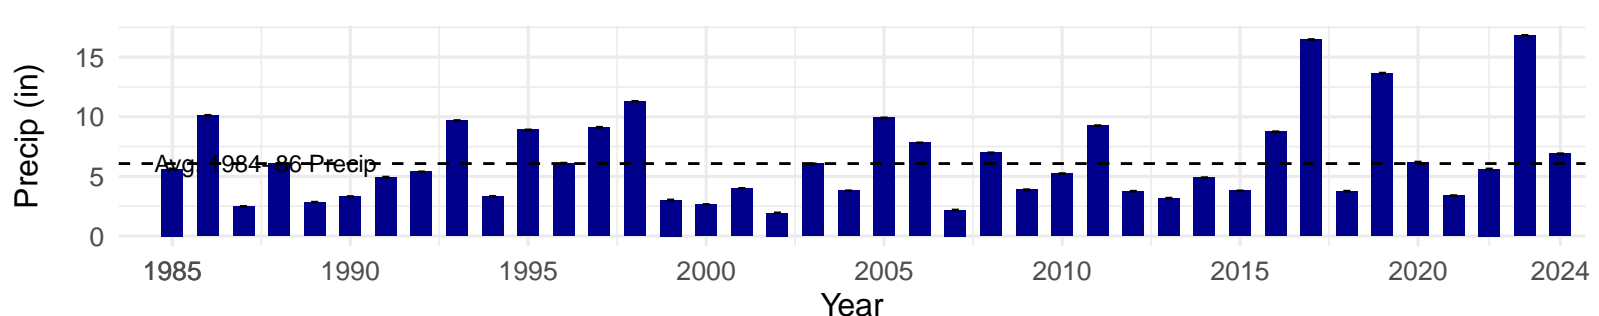

UNW031 – Control – Holland Type: Rush Sedge Meadow – Green

Book Type: E – NRCS Ecological Site: NA