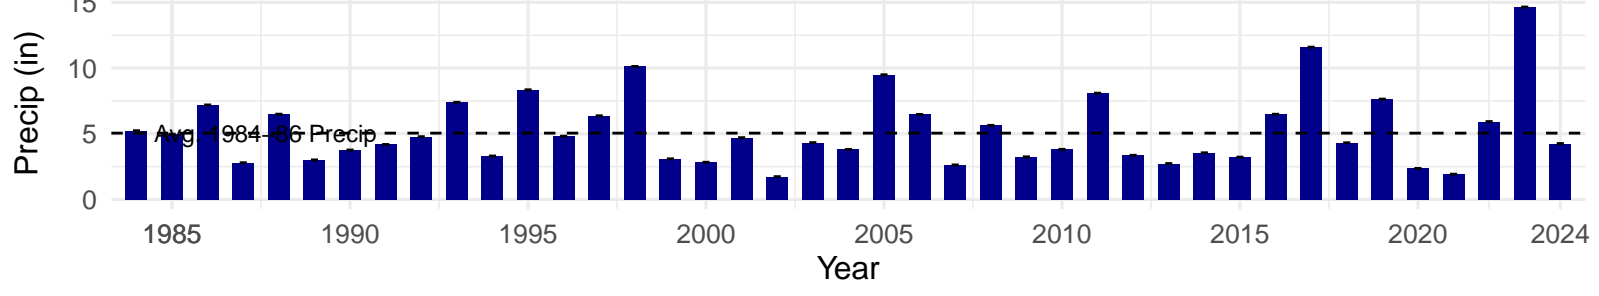

FSL172 – Control – Holland Type: Modoc Gr Basin Riparian Scrub – Green Book Type: D – NRCS Ecological Site: Moist Floodplain