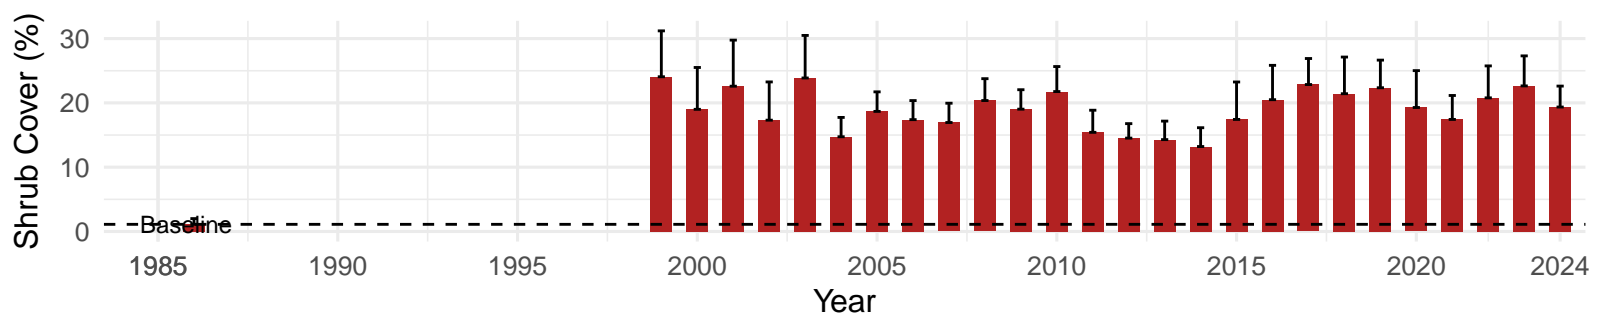

TIN050 – Wellfield – Holland Type: Alkali Meadow – Green

Book Type: C – NRCS Ecological Site: Moist Floodplain