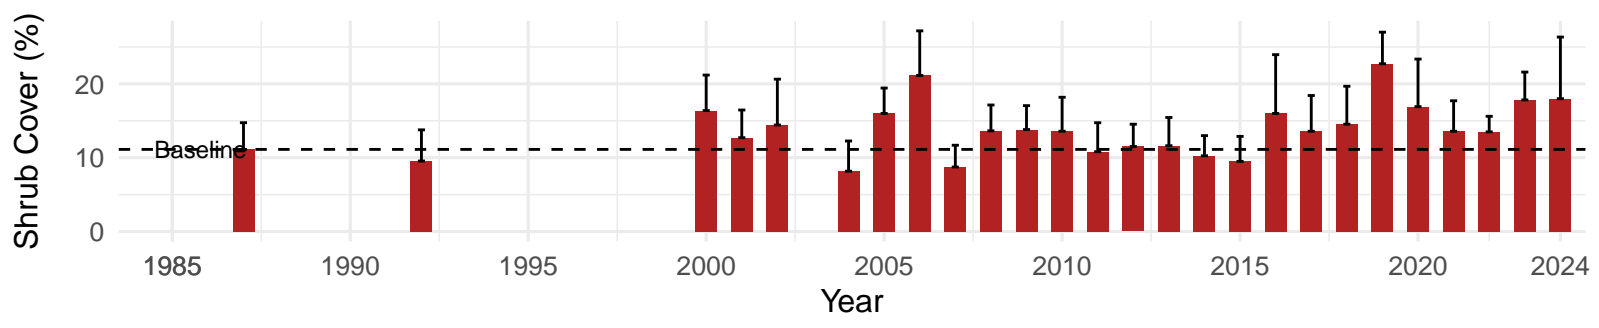

BIS085 – Wellfield – Holland Type: Rabbitbrush Meadow – Green Book Type: C – NRCS Ecological Site: Saline Meadow