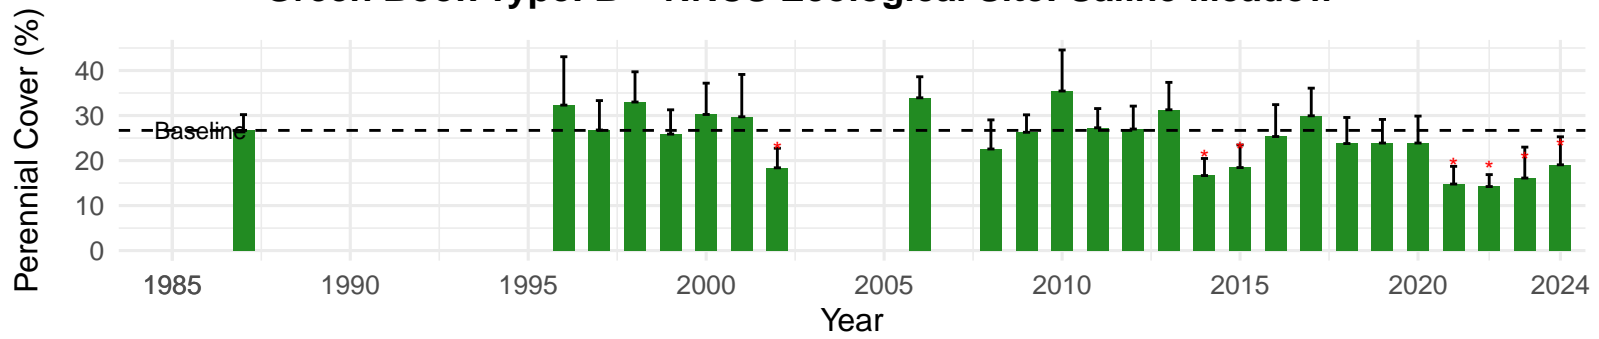

PLC007 – Wellfield – Holland Type: Nevada Saltbush Scrub – Green Book Type: B – NRCS Ecological Site: Saline Meadow