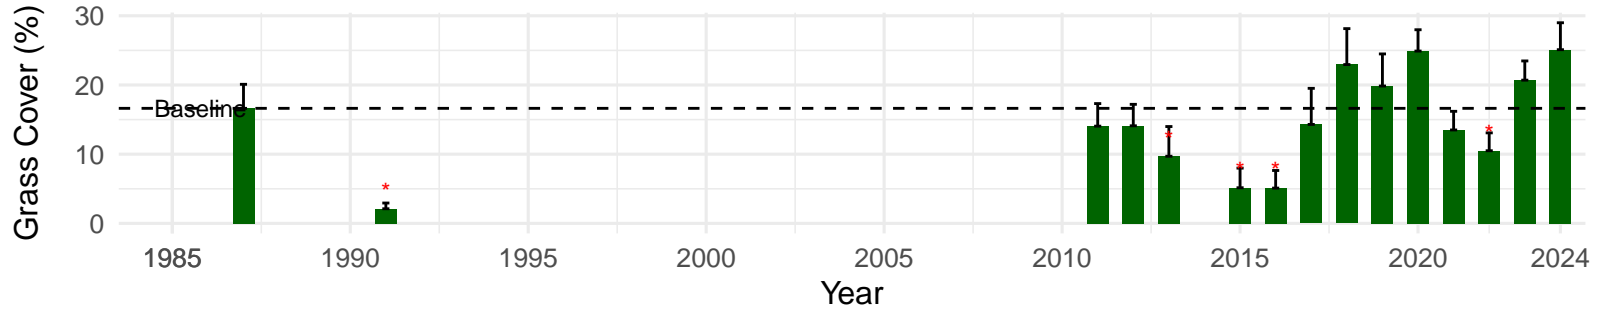

FSL048 – Wellfield – Holland Type: Alkali Meadow – Green

Book Type: A – NRCS Ecological Site: