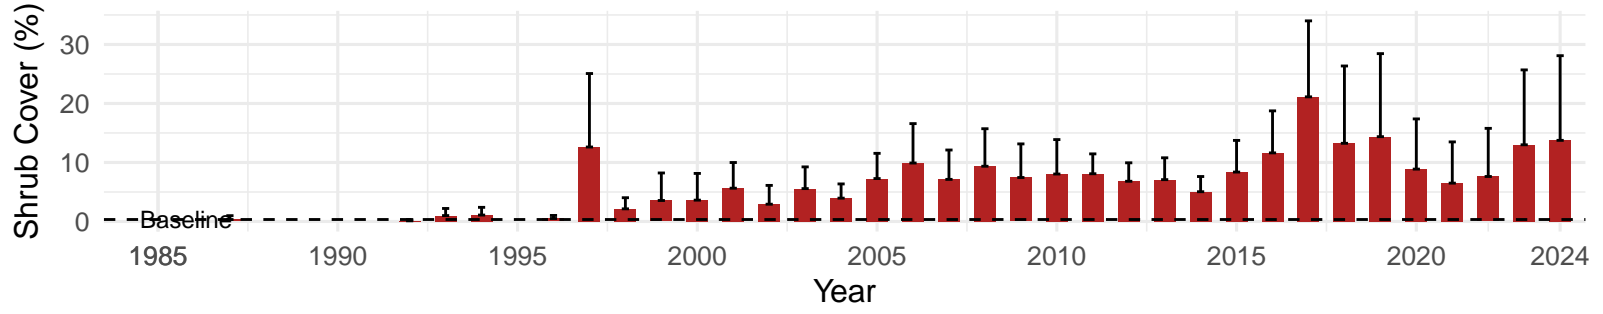

FSL123 – Wellfield – Holland Type: Alkali Meadow – Green

Book Type: C – NRCS Ecological Site: Moist Floodplain