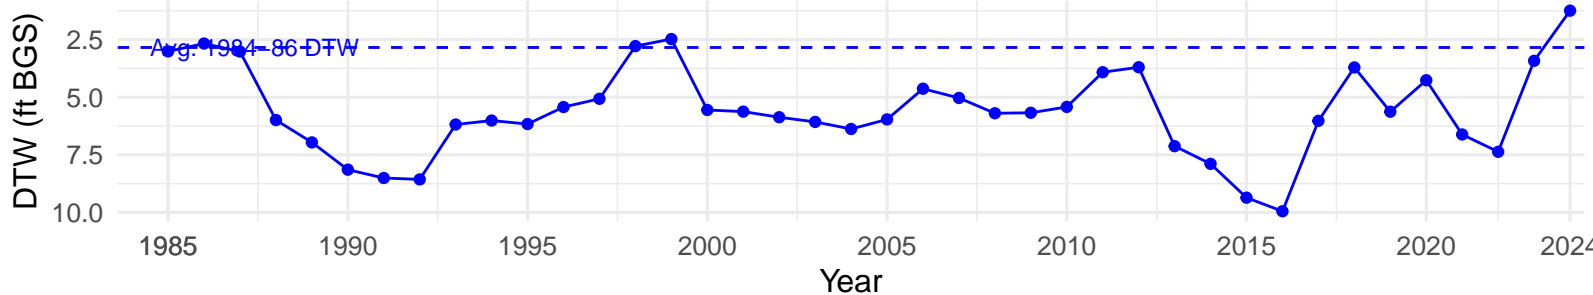

IND011 – Wellfield – Holland Type: Alkali Meadow – Green

Book Type: C – NRCS Ecological Site: Saline Meadow