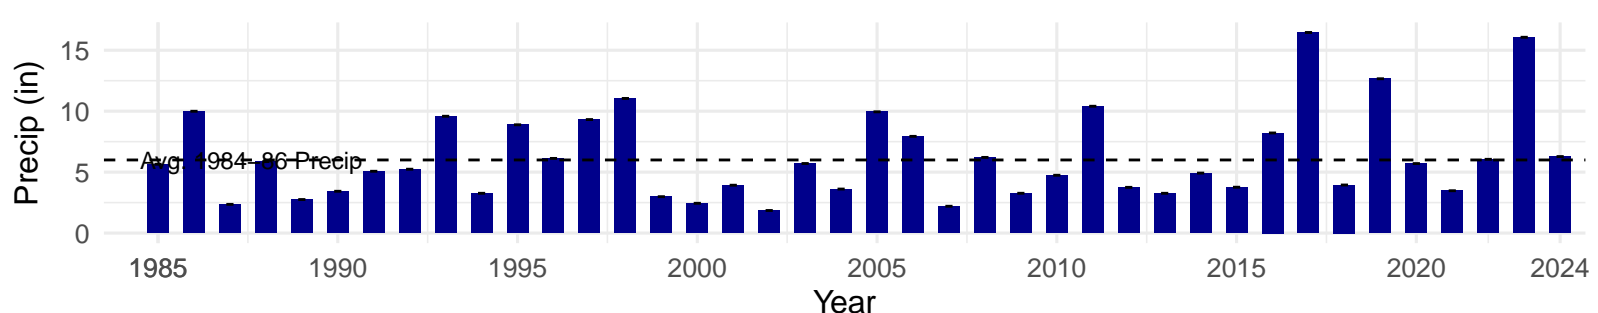

IND035 – Wellfield – Holland Type: Alkali Meadow – Green

Book Type: C – NRCS Ecological Site: Saline Meadow