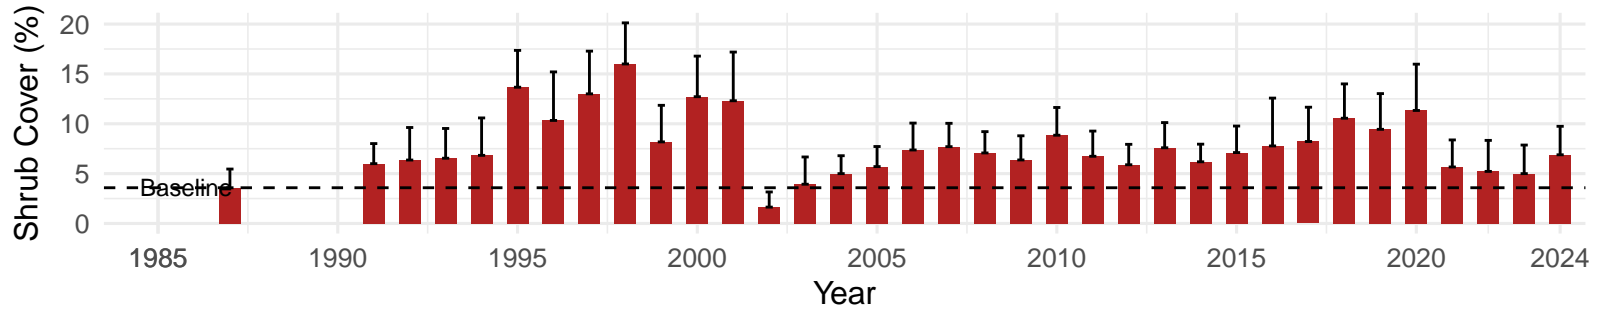

LAW120 – Wellfield – Holland Type: Alkali Meadow – Green

Book Type: C – NRCS Ecological Site: Saline Bottom