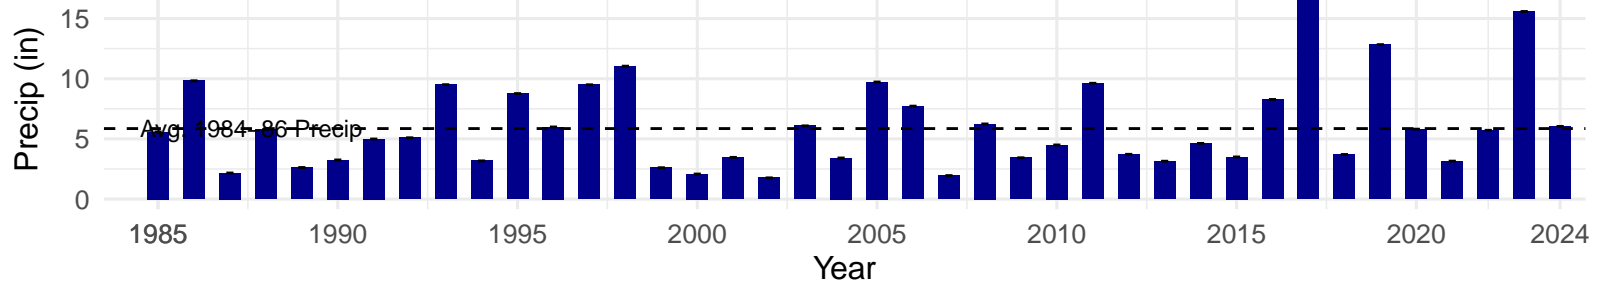

IND122 – Control – Holland Type: Nevada Saltbush Scrub – Green Book Type: B – NRCS Ecological Site: NA