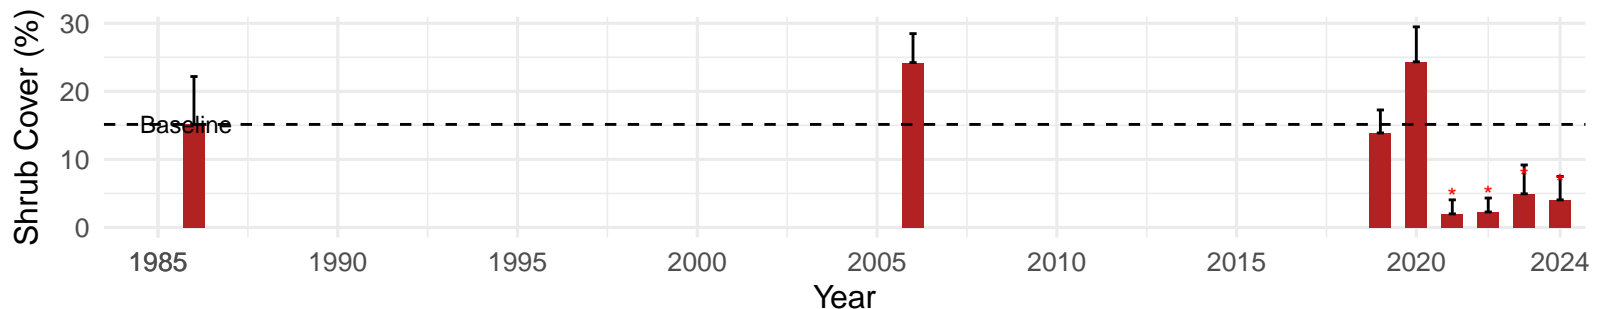

BLK008 – Wellfield – Holland Type: Alkali Meadow – Green

Book Type: C – NRCS Ecological Site: NA