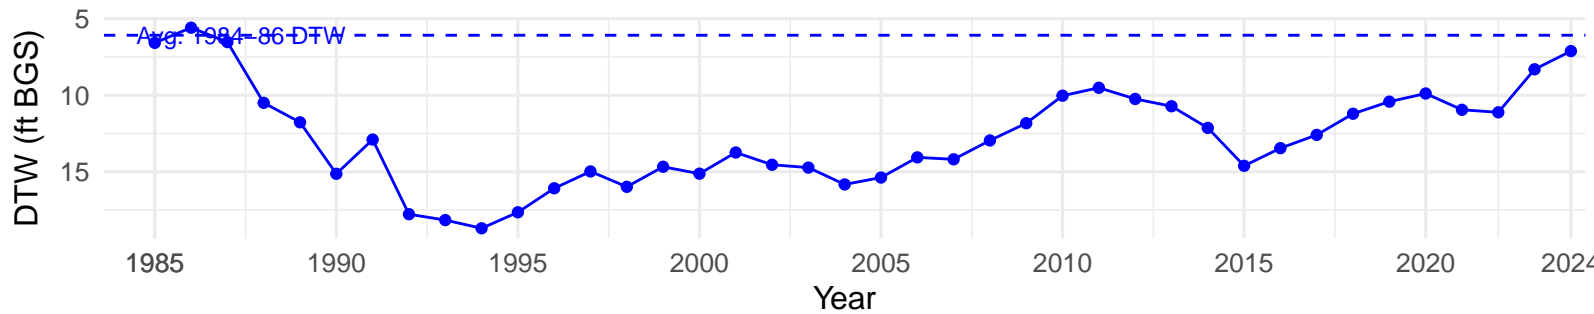

IND024 – Wellfield – Holland Type: Alkali Meadow – Green

Book Type: C – NRCS Ecological Site: NA