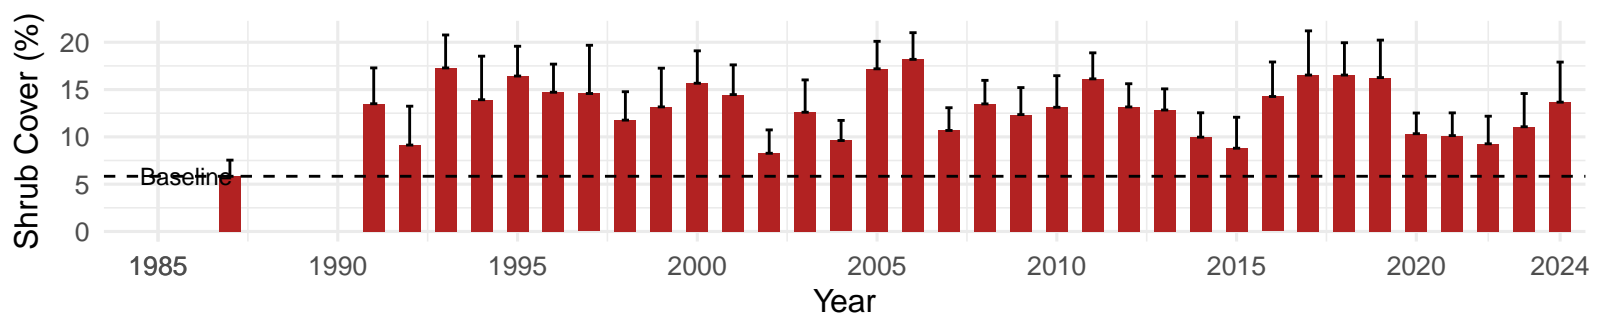

PLC223 – Control – Holland Type: Alkali Meadow – Green Book Type: C – NRCS Ecological Site: Sodic Terrace