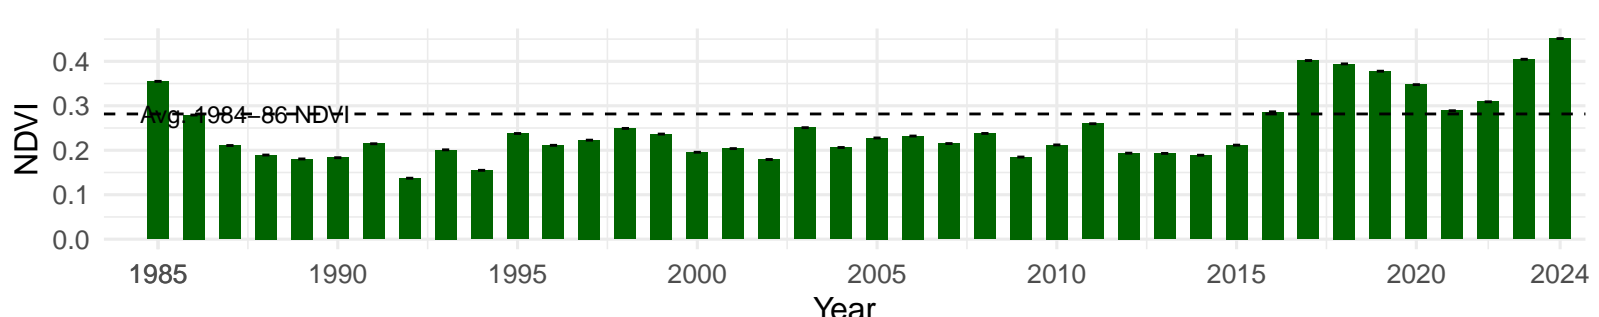

BLK075 – Wellfield – Holland Type: Alkali Meadow – Green

Book Type: C – NRCS Ecological Site: Saline Bottom