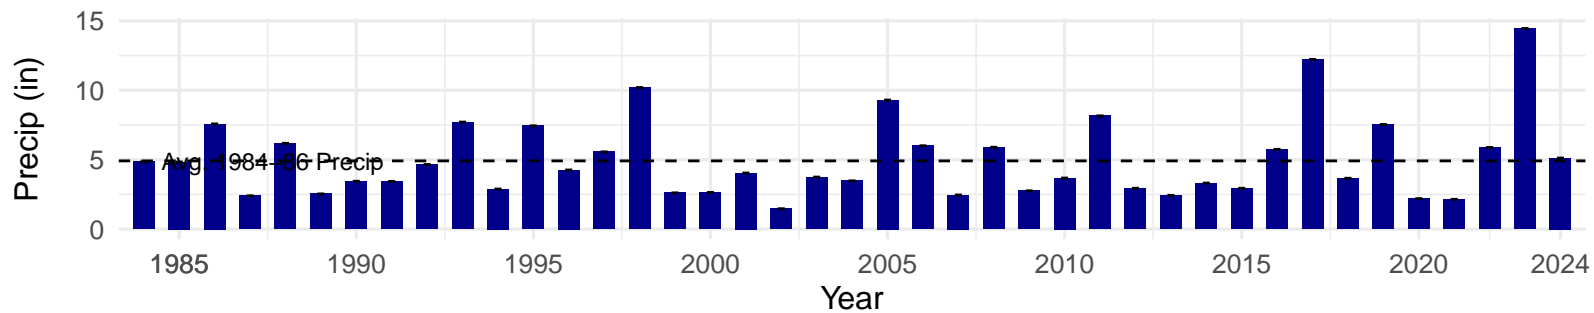

PLC092 – Control – Holland Type: Rabbitbrush Scrub – Green

Book Type: B – NRCS Ecological Site: NA