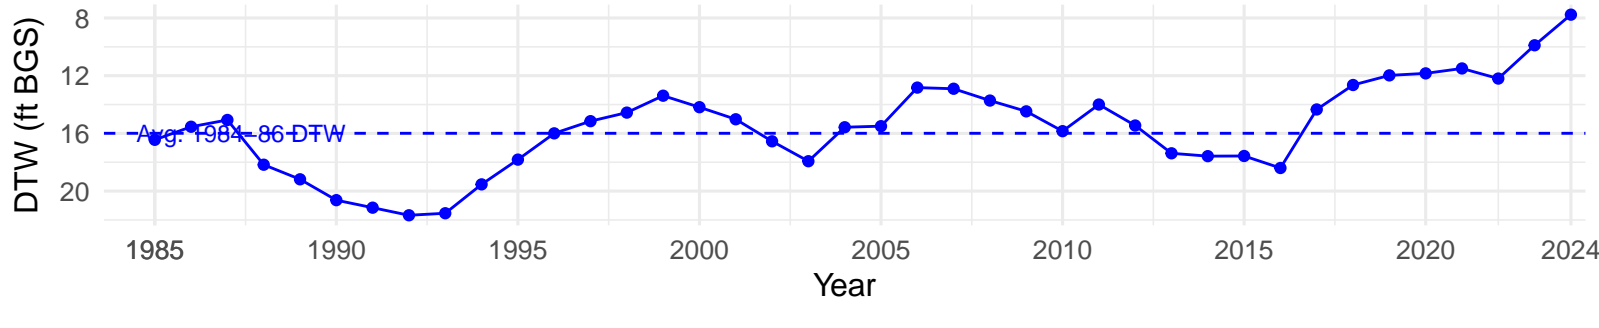

TIN030 – Wellfield – Holland Type: Alkali Meadow – Green

Book Type: C – NRCS Ecological Site: Loamy 5–8" P.Z.