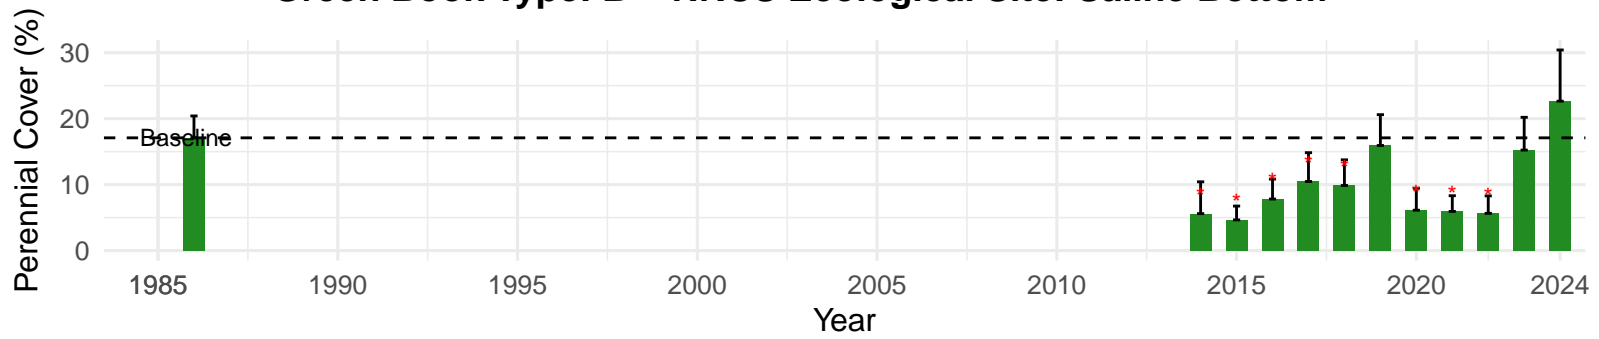

FSP020 – Wellfield – Holland Type: Nevada Saltbush Scrub – Green Book Type: B – NRCS Ecological Site: Saline Bottom