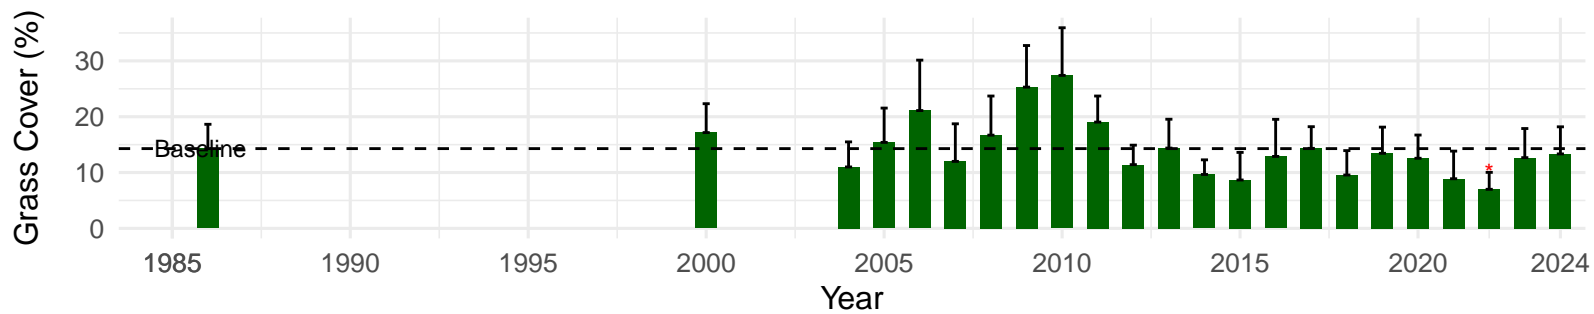

BLK095 – Wellfield – Holland Type: Alkali Meadow – Green

Book Type: A – NRCS Ecological Site: Saline Meadow