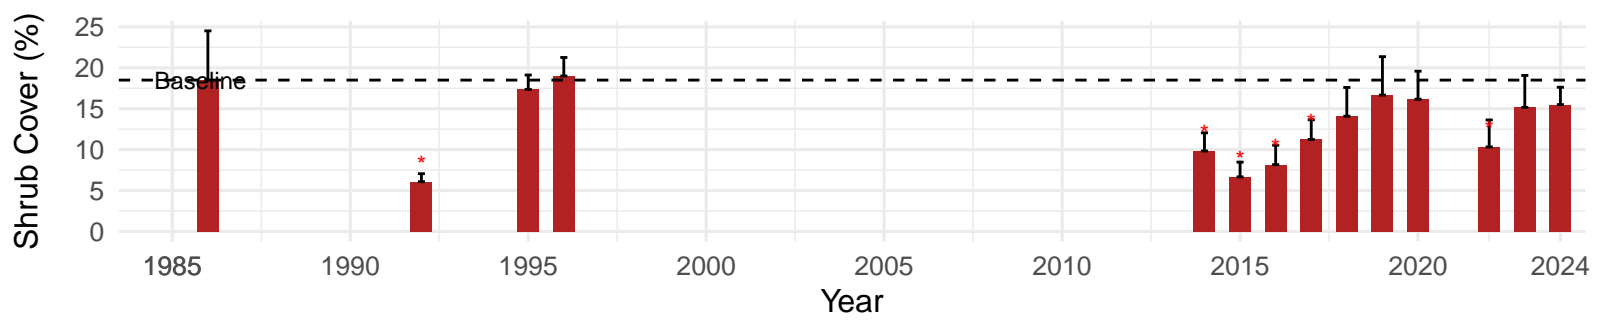

ABD012 – Control – Holland Type: Rabbitbrush Scrub – Green

Book Type: B – NRCS Ecological Site: Sandy 5–8" P.Z.