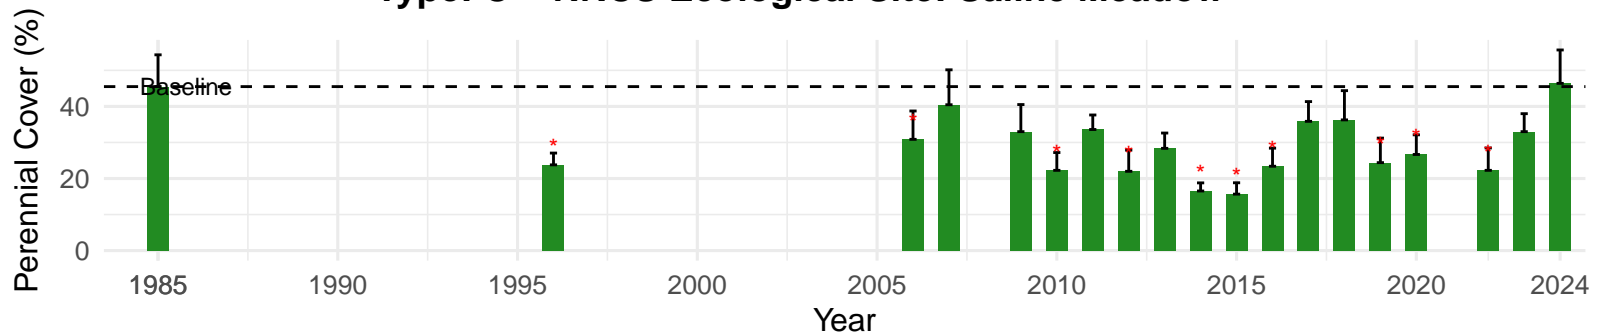

IND151 – Control – Holland Type: Alkali Meadow – Green Book

Type: C – NRCS Ecological Site: Saline Meadow