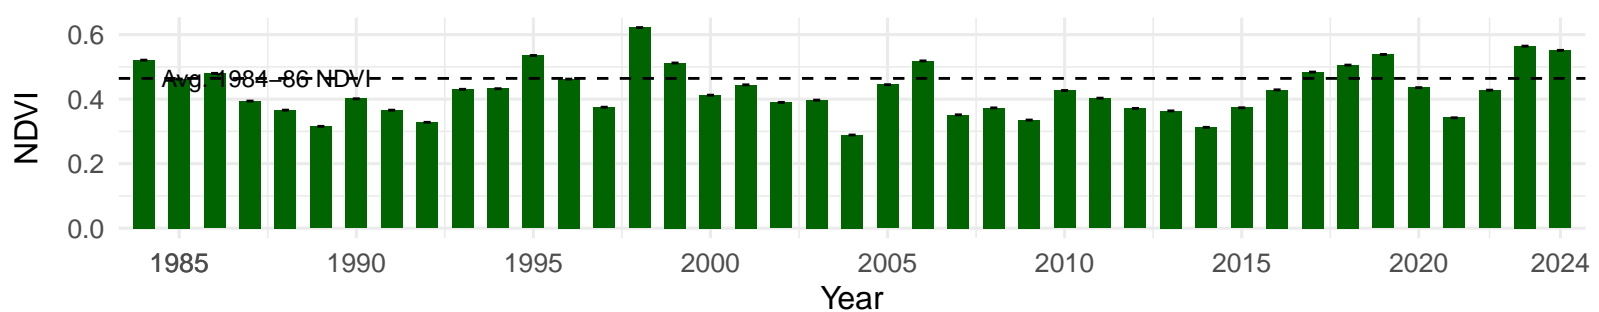

BIS060 – Control – Holland Type: Alkali Meadow – Green Book

Type: C – NRCS Ecological Site: Loamy Bottom 5–8" P.Z.