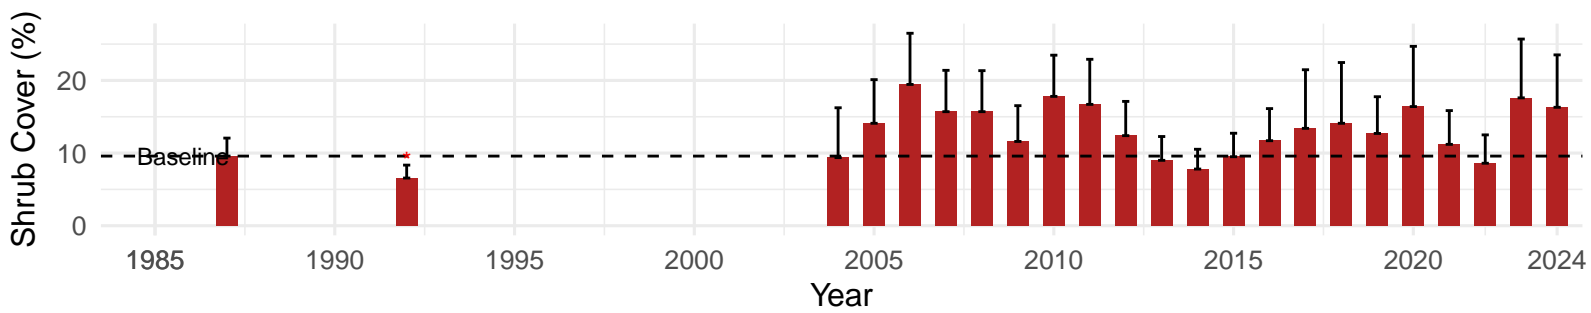

FSL118 – Wellfield – Holland Type: Rabbitbrush Scrub – Green Book Type: A – NRCS Ecological Site: Bouldery Fan 5–8" P.Z.