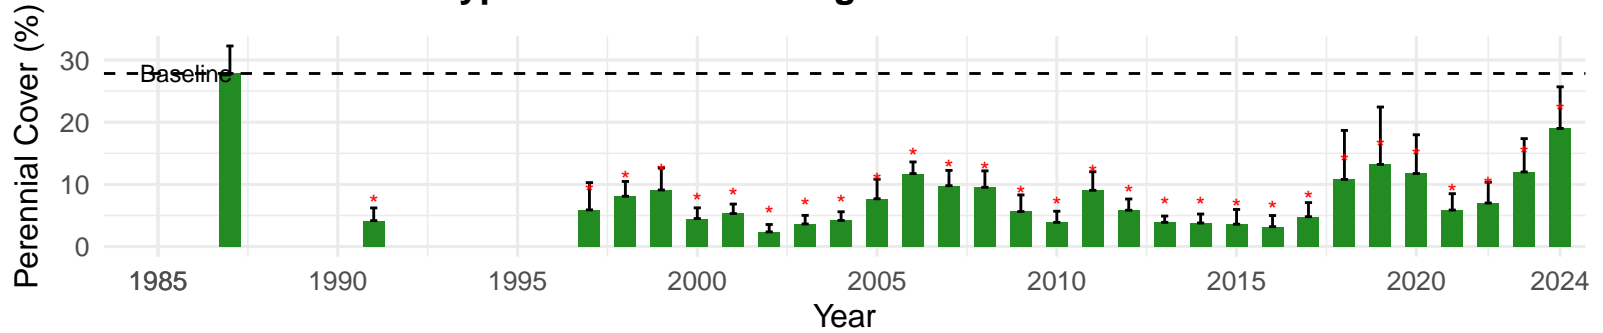

LAW052 – Wellfield – Holland Type: Alkali Meadow – Green

Book Type: C – NRCS Ecological Site: Sodic Terrace