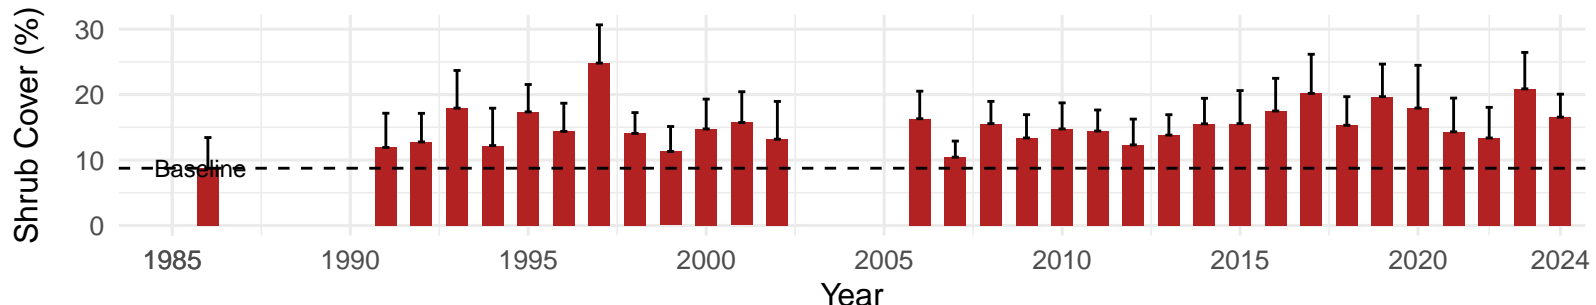

BLK142 – Wellfield – Holland Type: Alkali Meadow – Green

Book Type: C – NRCS Ecological Site: Sodic Flat