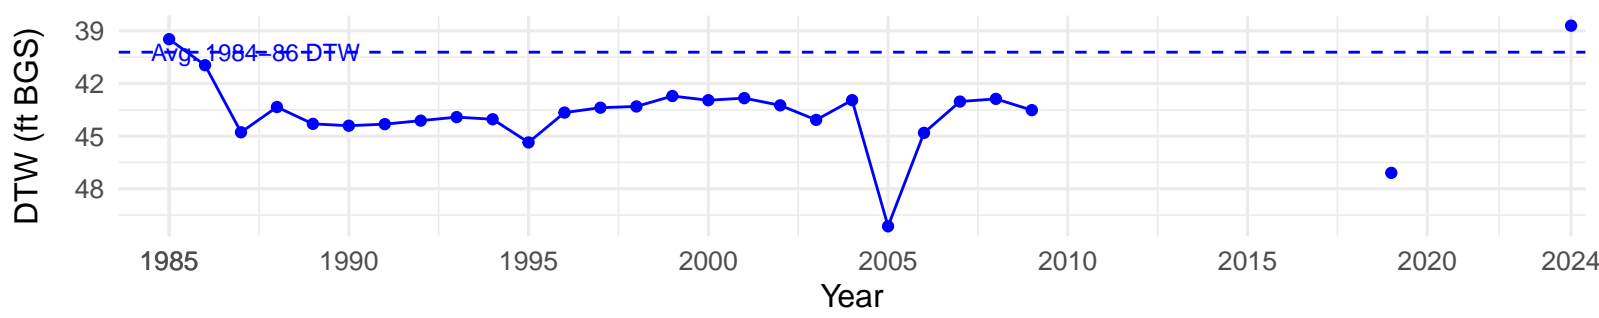

ABD012 – Control – Holland Type: Rabbitbrush Scrub – Green

Book Type: B – NRCS Ecological Site: Sandy 5–8" P.Z.