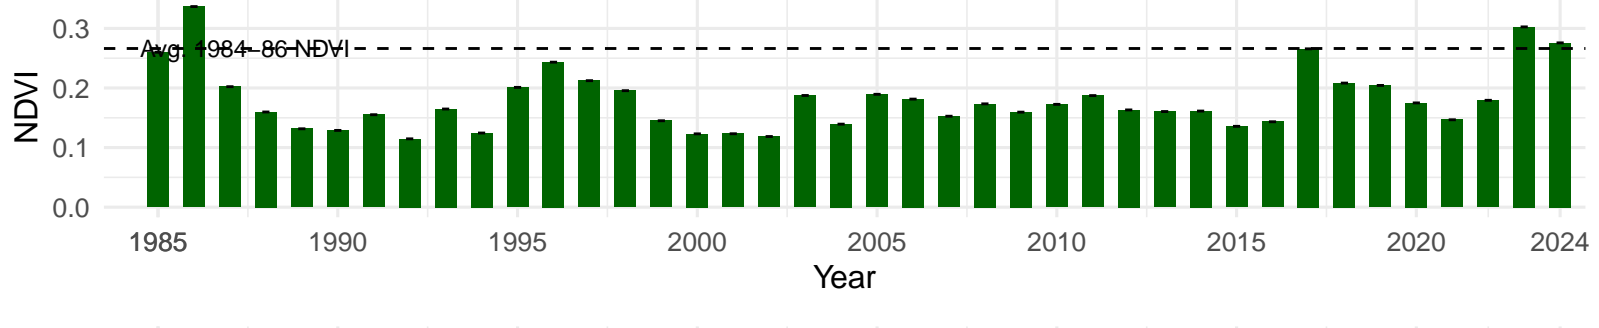

IND067 – Control – Holland Type: Nevada Saltbush Meadow – Green Book Type: C – NRCS Ecological Site: Saline Meadow