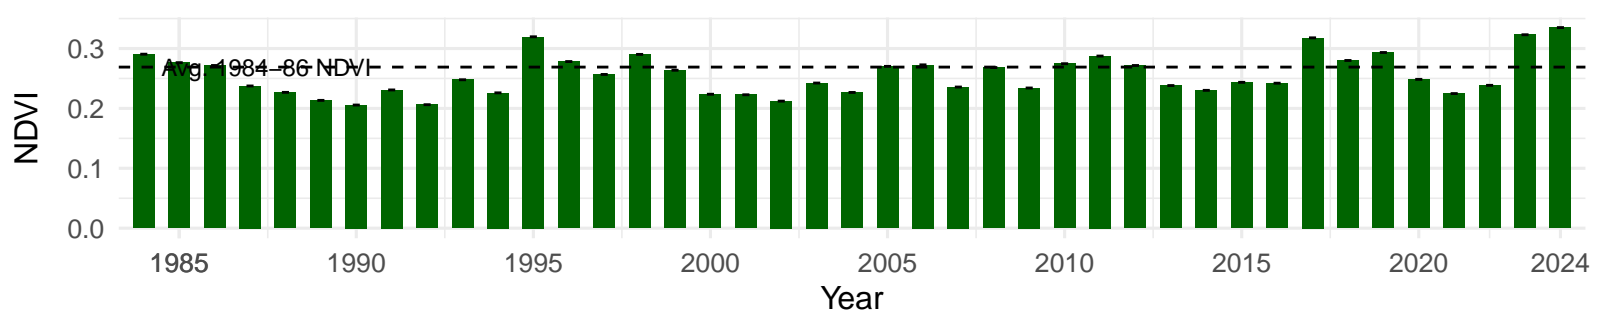

PLC024 – Control – Holland Type: Alkali Meadow – Green Book

Type: C – NRCS Ecological Site: Saline Meadow