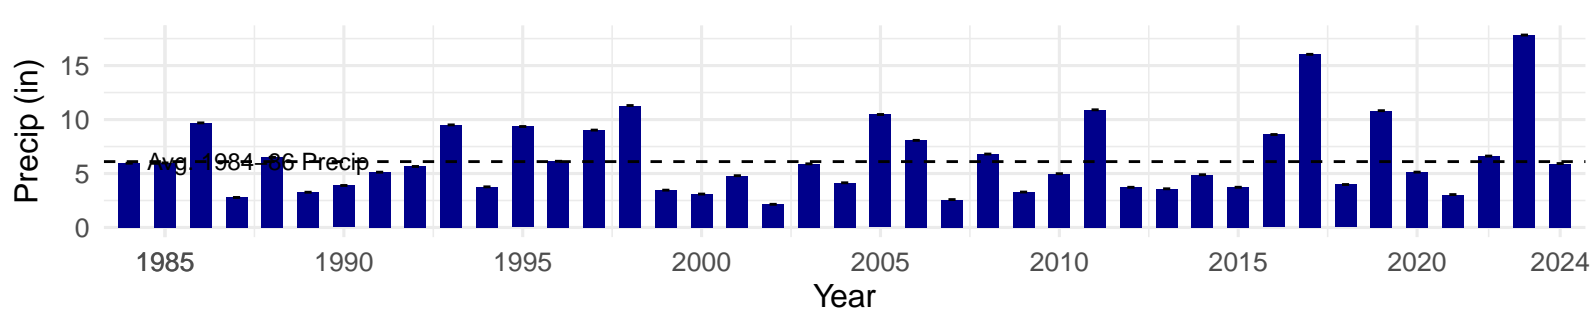

# BLK021 – Wellfield – Holland Type: Nevada Saltbush Scrub – Green Book Type: B – NRCS Ecological Site: Sodic Fan 5–8" P.Z.

**BLK024 – Wellfield – Holland Type: Nevada Saltbush Meadow –  
Green Book Type: C – NRCS Ecological Site: Sodic Fan 5–8"**  
**P.Z.**