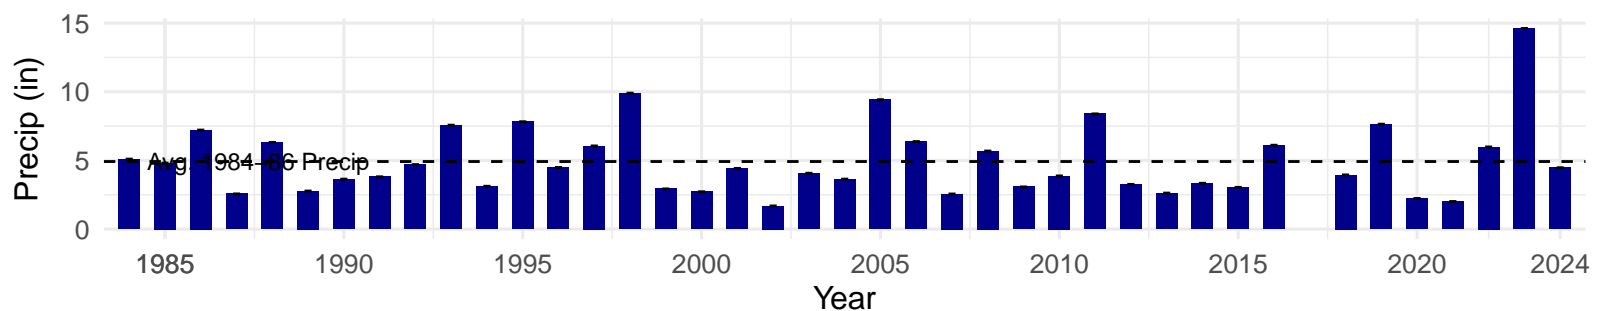

FSL130 – Wellfield – Holland Type: Alkali Meadow – Green

Book Type: C – NRCS Ecological Site: Saline Bottom