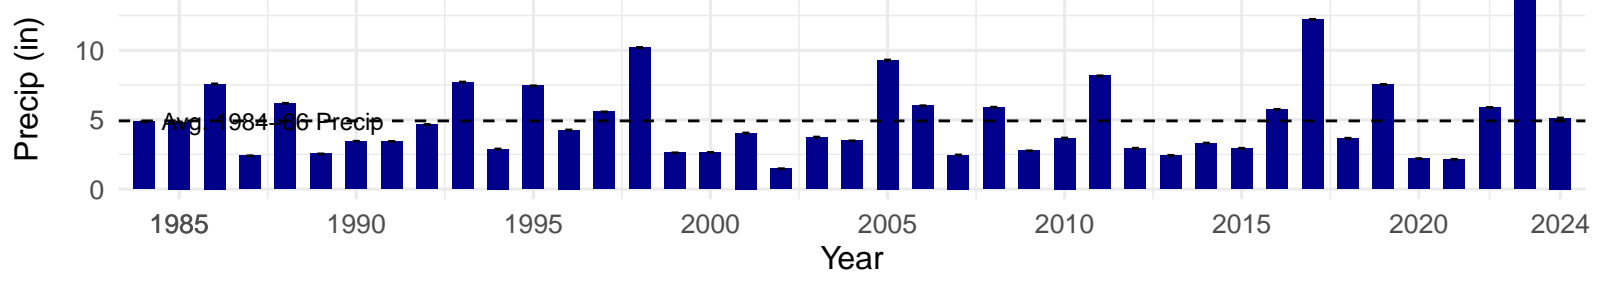

PLC072 – Control – Holland Type: Rabbitbrush Scrub – Green

Book Type: B – NRCS Ecological Site: Loamy 5–8" P.Z.