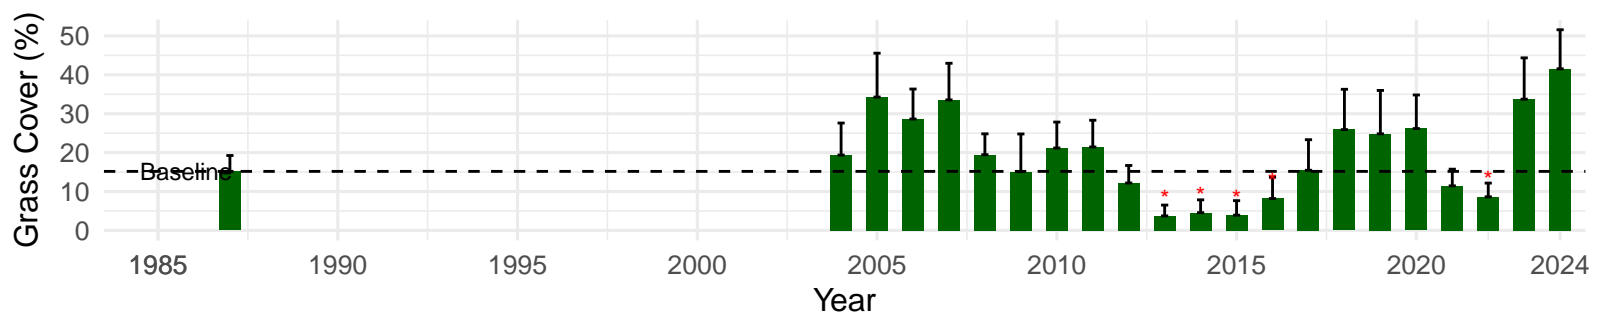

FSL130 – Wellfield – Holland Type: Alkali Meadow – Green

Book Type: C – NRCS Ecological Site: Saline Bottom