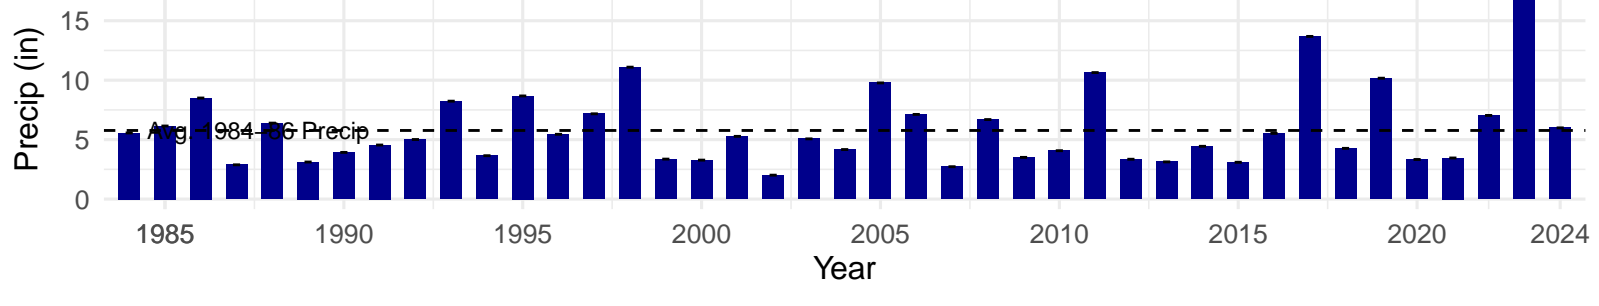

BGP094 – Wellfield – Holland Type: Alkali Meadow – Green

Book Type: C – NRCS Ecological Site: Saline Meadow