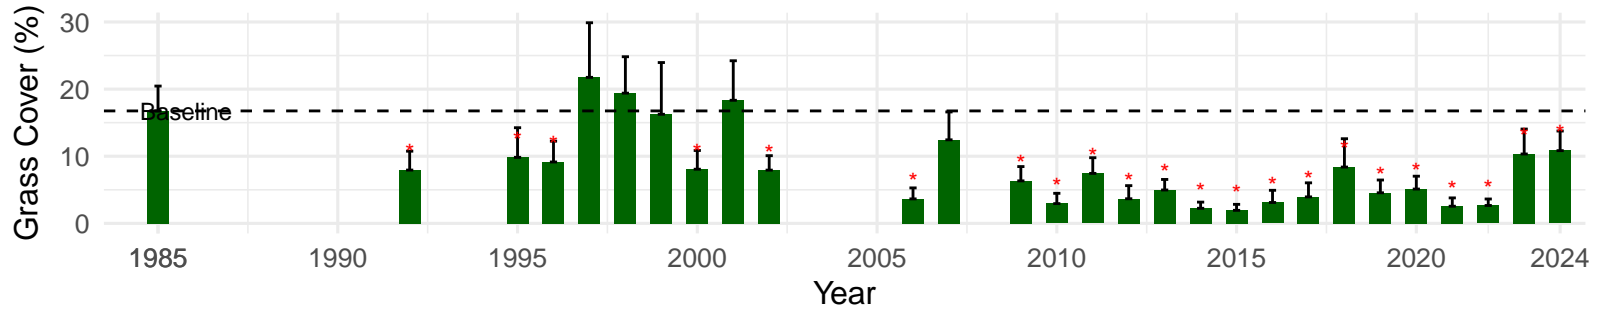

IND067 – Control – Holland Type: Nevada Saltbush Meadow – Green Book Type: C – NRCS Ecological Site: Saline Meadow