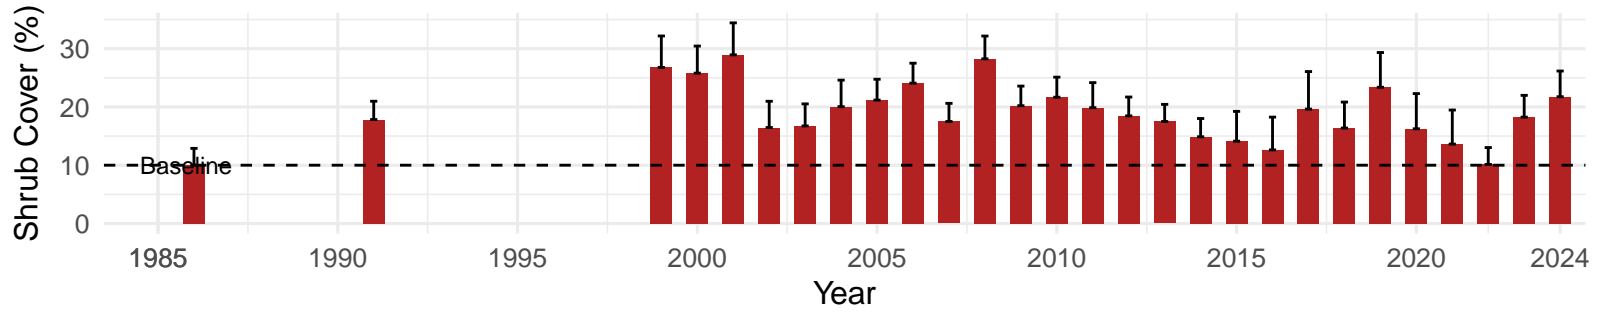

TIN064 – Wellfield – Holland Type: Alkali Meadow – Green

Book Type: C – NRCS Ecological Site: Saline Meadow