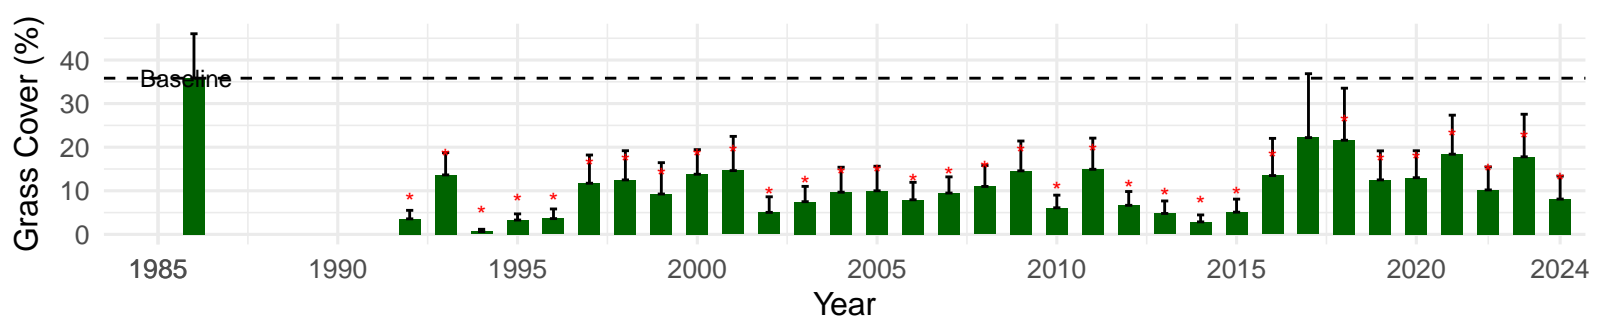

BLK075 – Wellfield – Holland Type: Alkali Meadow – Green

Book Type: C – NRCS Ecological Site: Saline Bottom