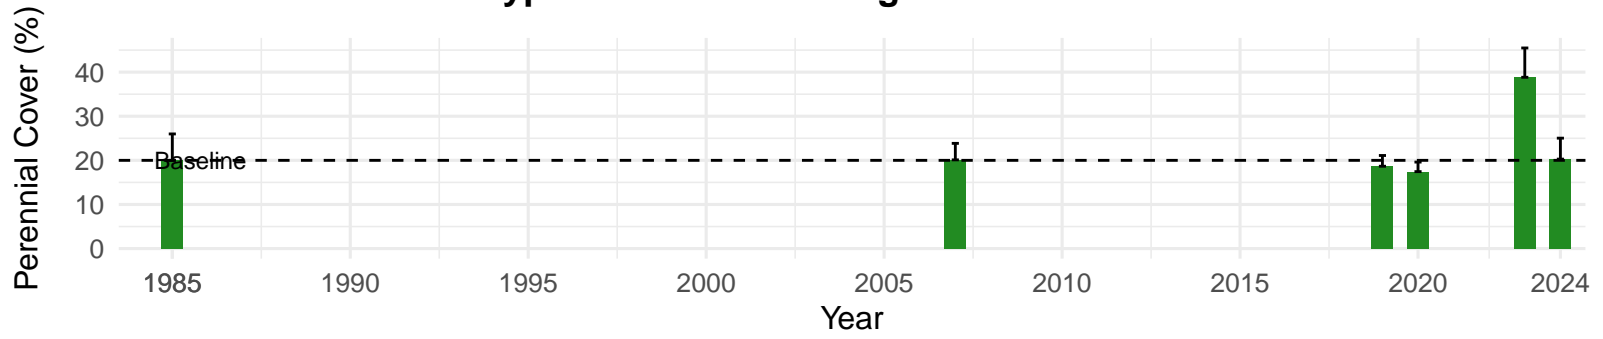

IND086 – Control – Holland Type: Alkali Meadow – Green Book

Type: C – NRCS Ecological Site: NA