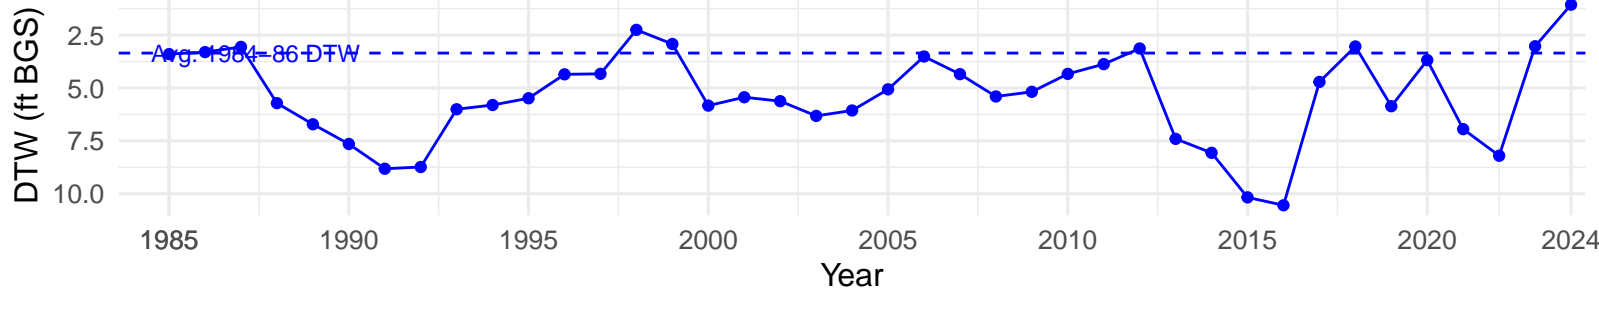

IND021 – Wellfield – Holland Type: Rabbitbrush Meadow – Green Book Type: C – NRCS Ecological Site: Saline Meadow