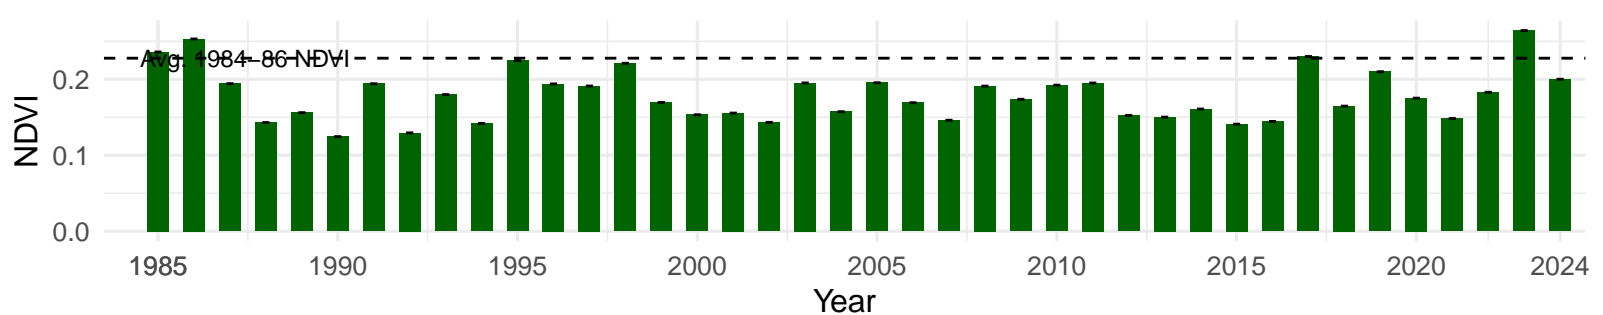

IND029 – Wellfield – Holland Type: Alkali Meadow – Green

Book Type: C – NRCS Ecological Site: Wetland