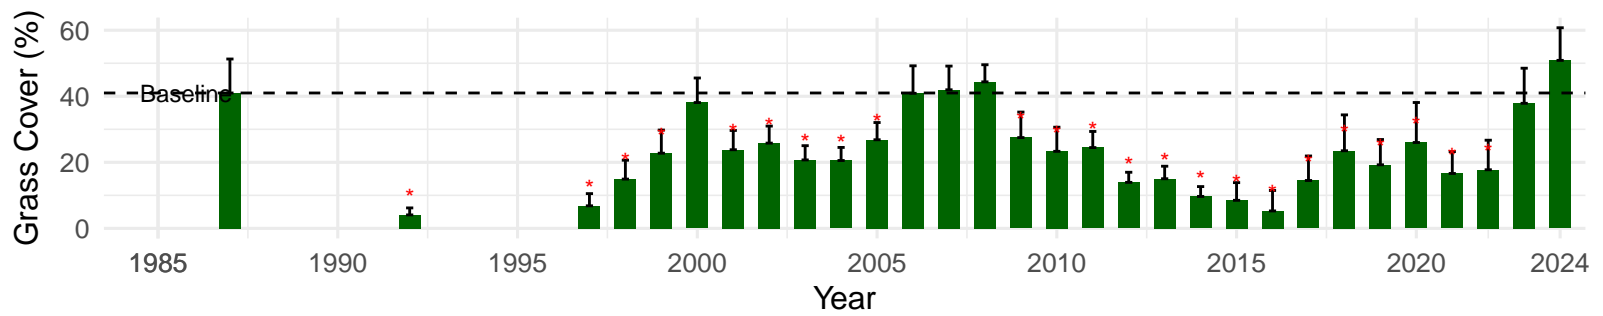

LAW078 – Wellfield – Holland Type: Alkali Meadow – Green

Book Type: C – NRCS Ecological Site: Saline Bottom