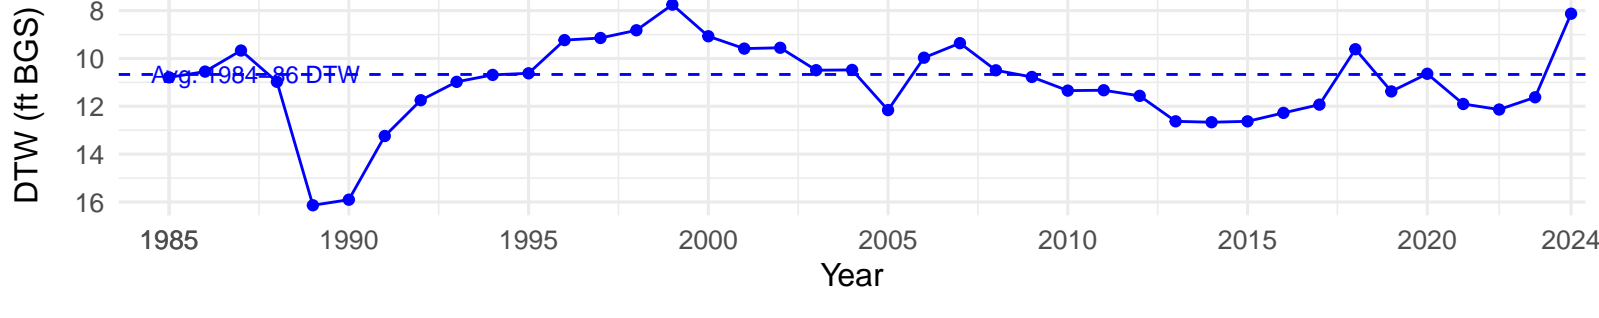

MAN034 – Wellfield – Holland Type: Desert Sink Scrub – Green Book Type: A – NRCS Ecological Site: Saline Bottom