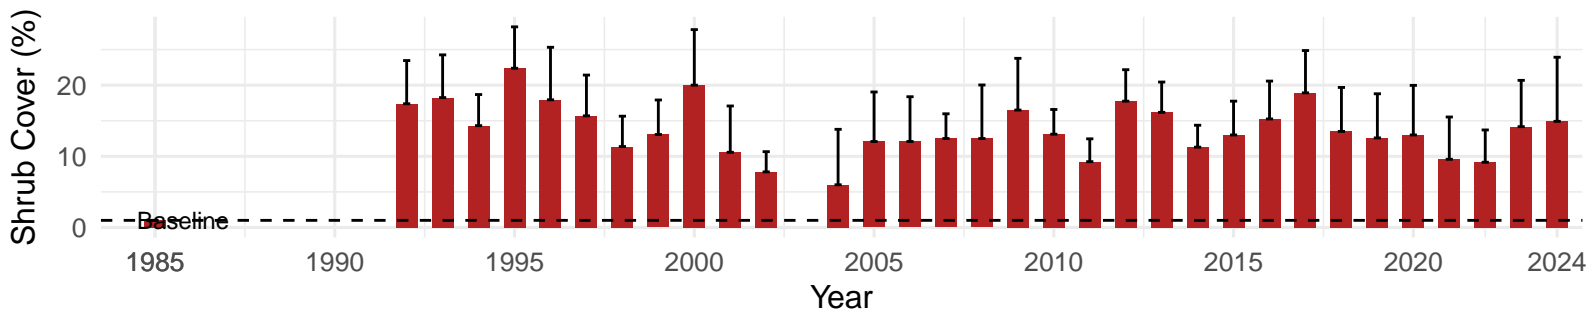

IND019 – Wellfield – Holland Type: Alkali Meadow – Green

Book Type: C – NRCS Ecological Site: Saline Meadow