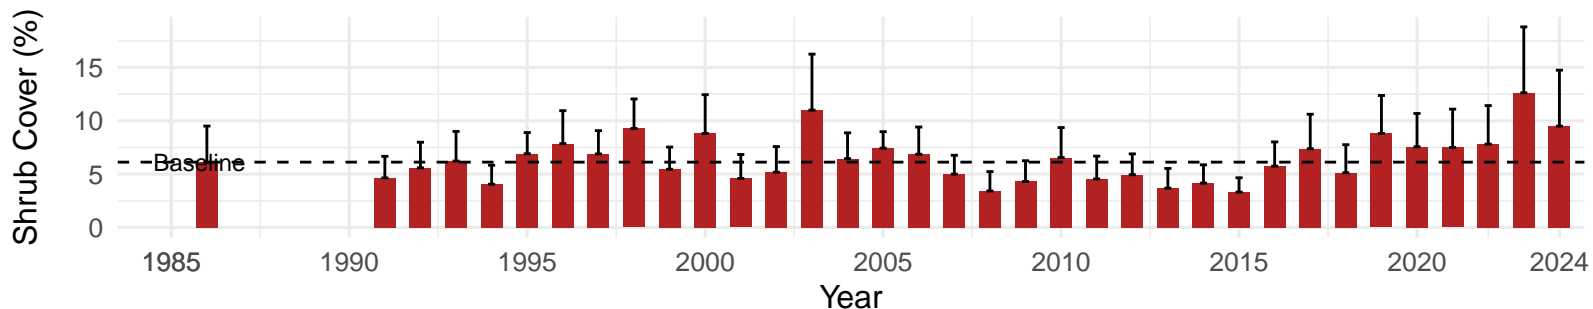

BLK099 – Wellfield – Holland Type: Alkali Meadow – Green

Book Type: C – NRCS Ecological Site: Saline Meadow