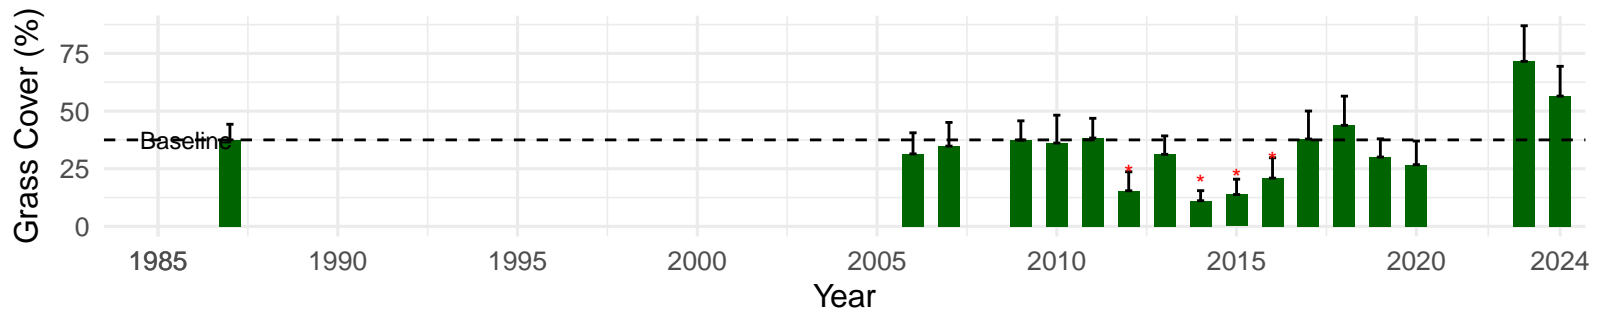

PLC088 – Control – Holland Type: Alkali Meadow – Green Book

Type: C – NRCS Ecological Site: Saline Meadow