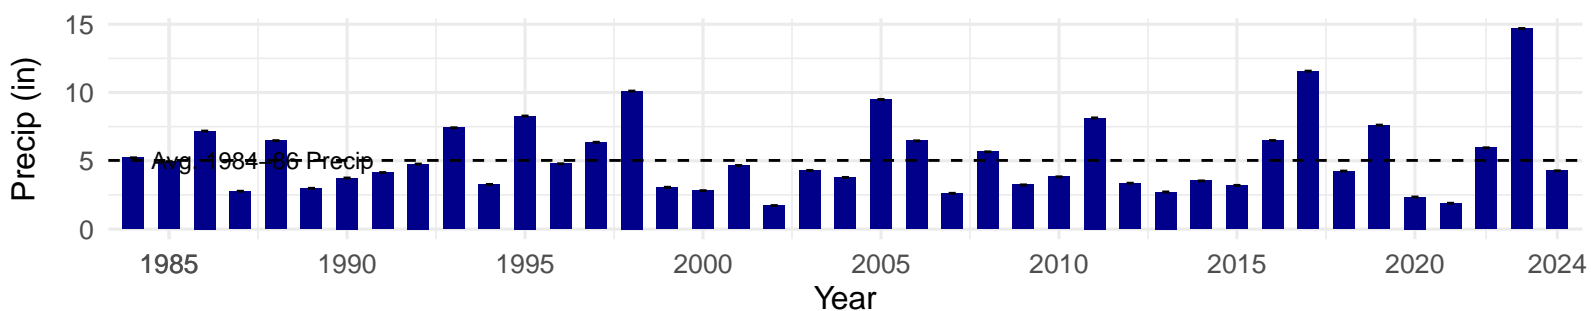

FSL128 – Control – Holland Type: Alkali Meadow – Green Book

Type: C – NRCS Ecological Site: Moist Floodplain