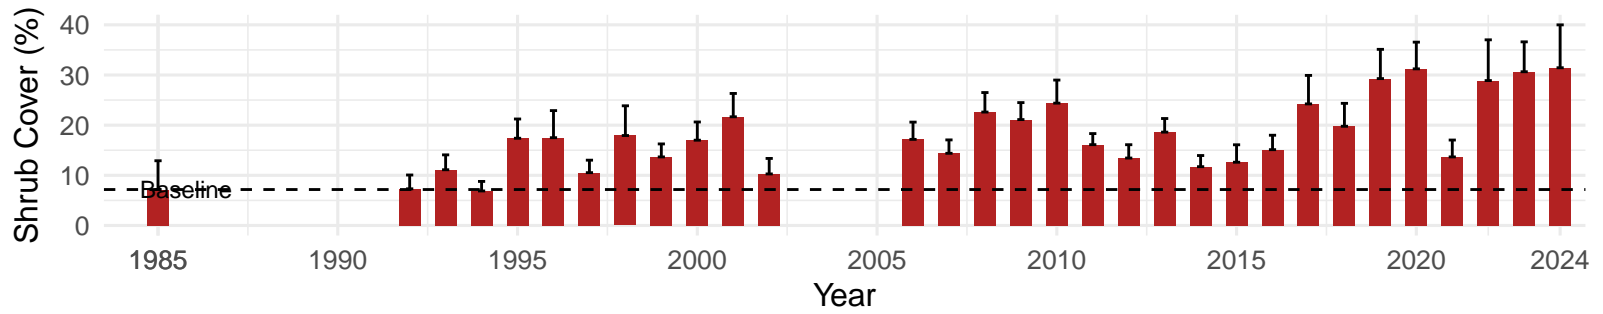

LNP050 – Control – Holland Type: Alkali Meadow – Green Book

Type: C – NRCS Ecological Site: Sodic Fan 5–8" P.Z.