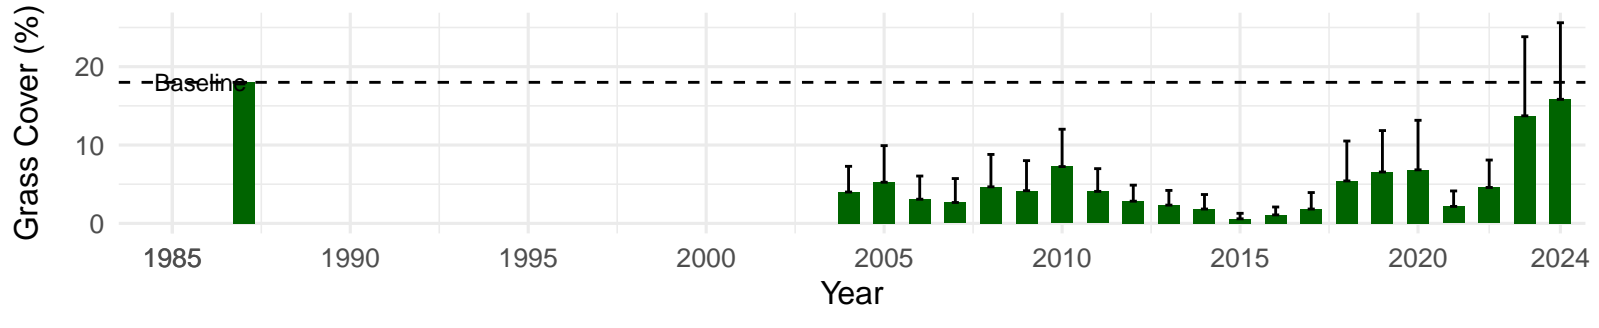

PLC070 – Control – Holland Type: Nevada Saltbush Meadow – Green Book Type: C – NRCS Ecological Site: Saline Bottom