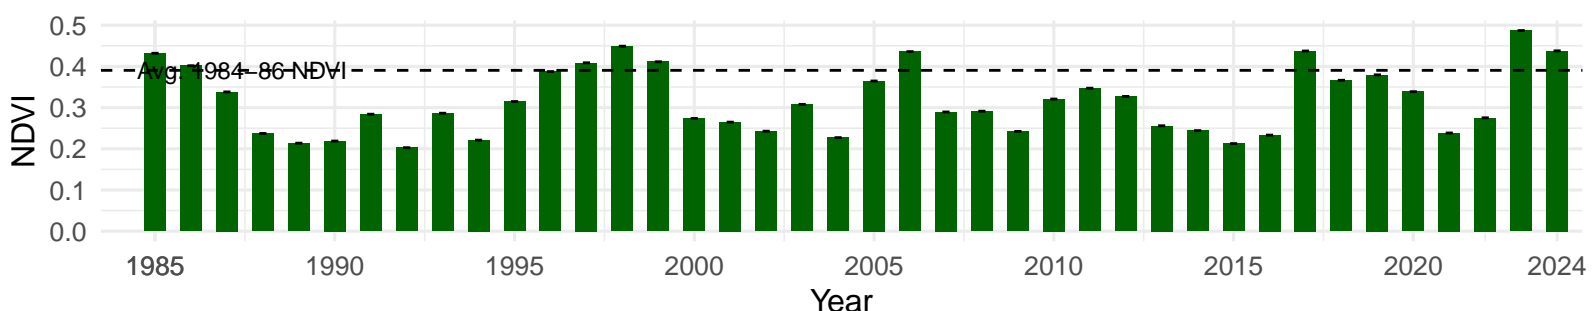

IND019 – Wellfield – Holland Type: Alkali Meadow – Green

Book Type: C – NRCS Ecological Site: Saline Meadow