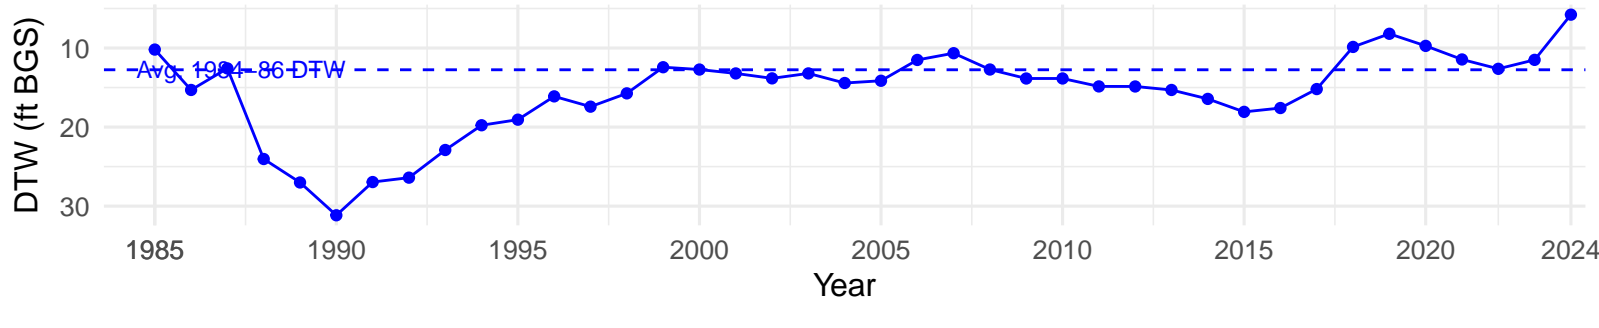

LAW112 – Wellfield – Holland Type: Nevada Saltbush Meadow – Green Book Type: C – NRCS Ecological Site: Wetland