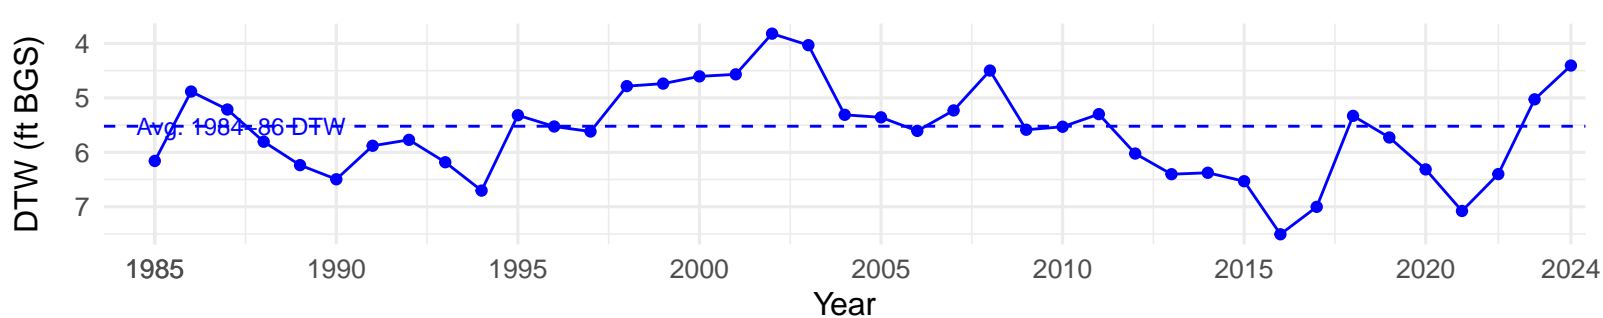

IND087 – Control – Holland Type: Alkali Meadow – Green Book

Type: C – NRCS Ecological Site: Saline Meadow