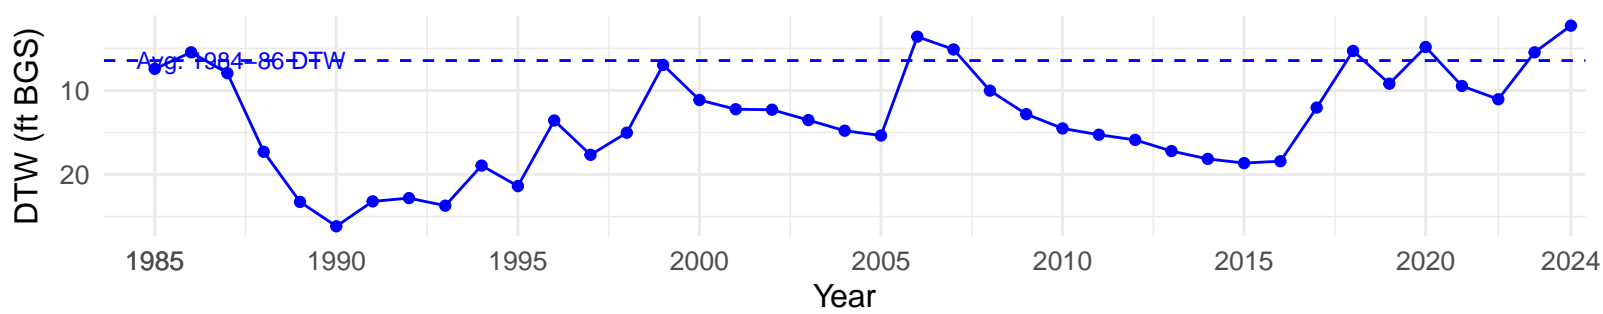

LAW078 – Wellfield – Holland Type: Alkali Meadow – Green

Book Type: C – NRCS Ecological Site: Saline Bottom