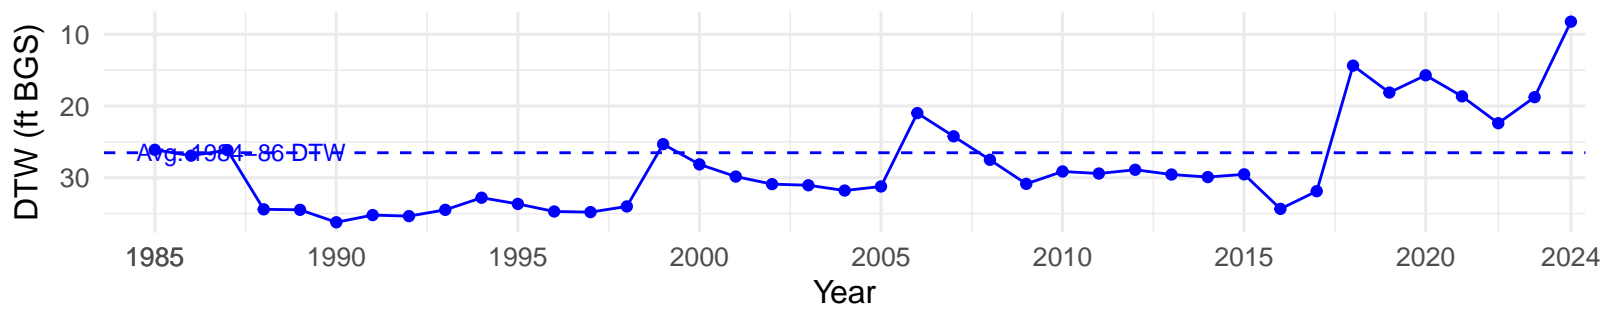

LAW030 – Wellfield – Holland Type: Alkali Meadow – Green

Book Type: C – NRCS Ecological Site: Sodic Terrace