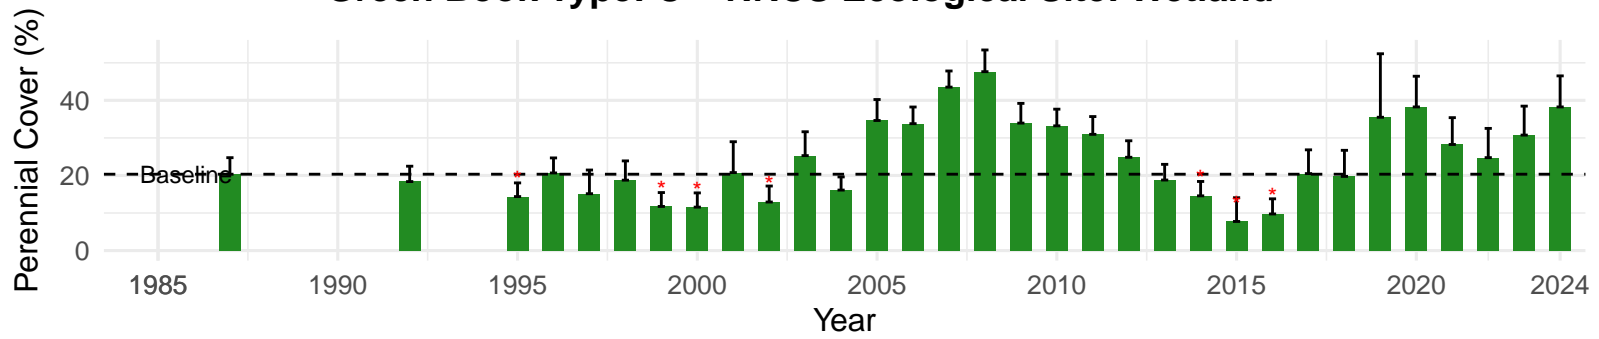

LAW112 – Wellfield – Holland Type: Nevada Saltbush Meadow – Green Book Type: C – NRCS Ecological Site: Wetland