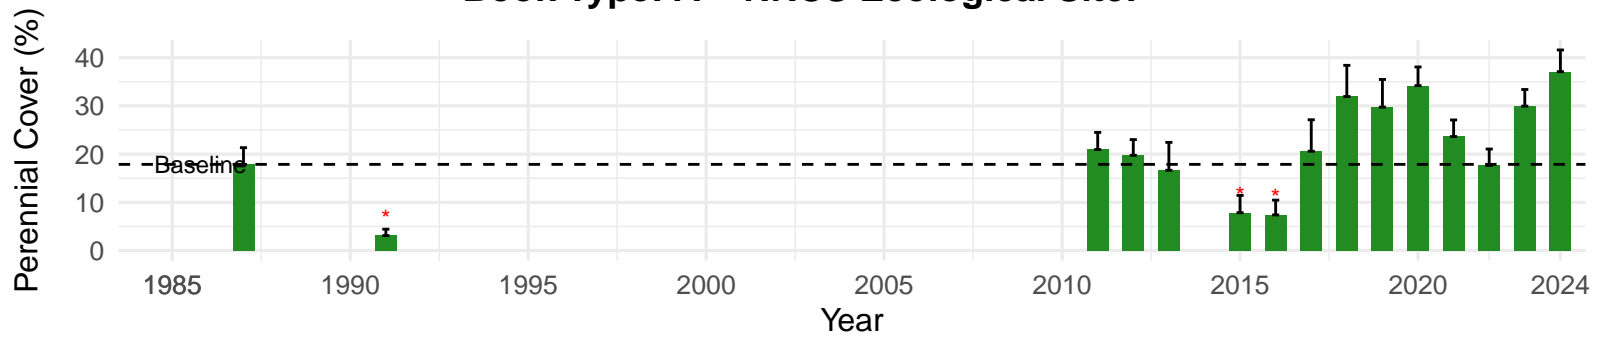

FSL048 – Wellfield – Holland Type: Alkali Meadow – Green

Book Type: A – NRCS Ecological Site: