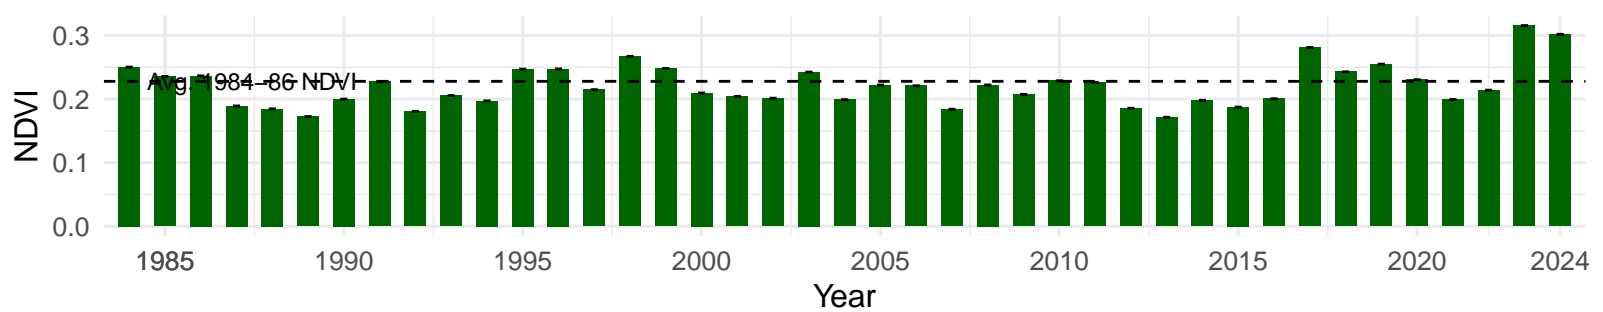

PLC137 – Control – Holland Type: Rabbitbrush Meadow – Green

Book Type: C – NRCS Ecological Site: Saline Meadow