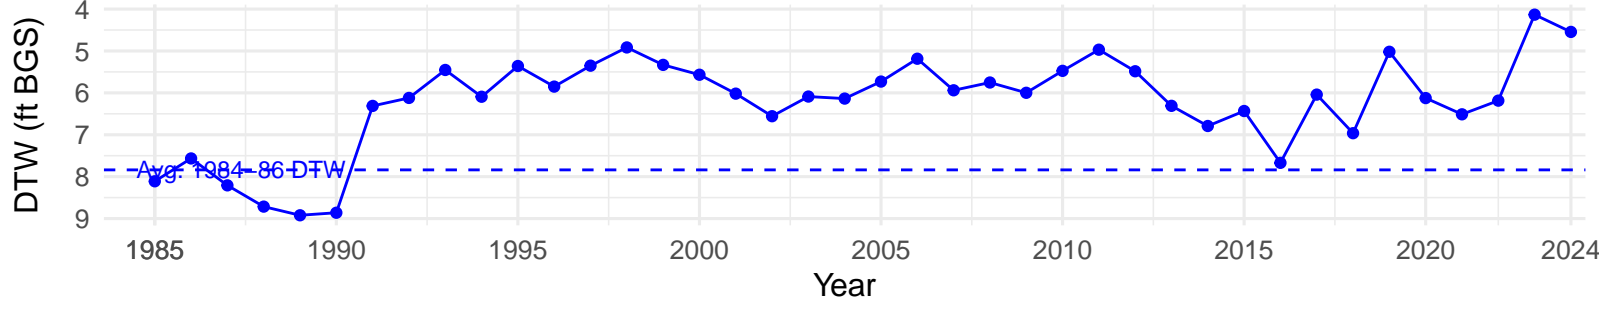

BGP019 – Control – Holland Type: Rush Sedge Meadow – Green

Book Type: E – NRCS Ecological Site: Saline Bottom