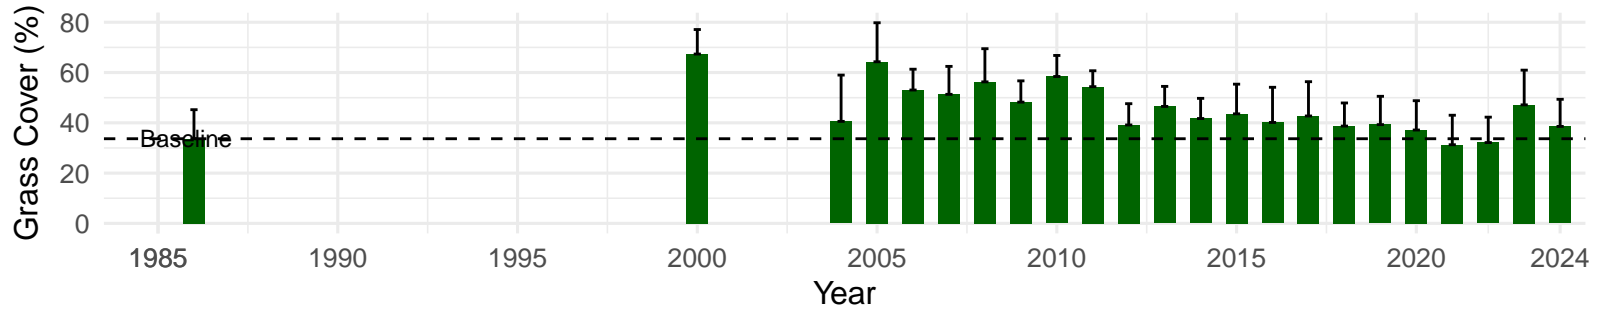

BLK143 – Wellfield – Holland Type: Alkali Meadow – Green

Book Type: C – NRCS Ecological Site: Saline Meadow