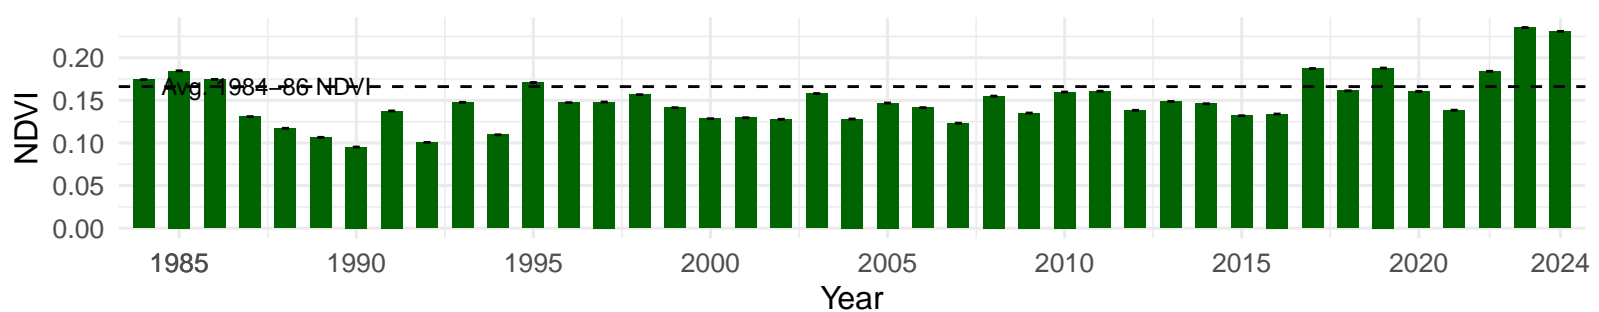

BLK009 – Wellfield – Holland Type: Alkali Meadow – Green

Book Type: C – NRCS Ecological Site: Saline Bottom