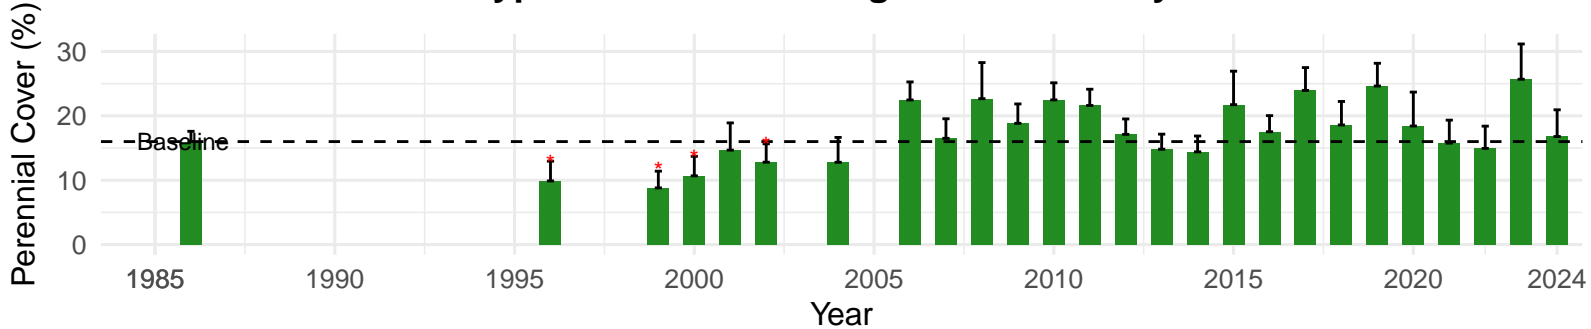

BLK002 – Wellfield – Holland Type: Rabbitbrush Scrub – Green Book Type: B – NRCS Ecological Site: Loamy 5–8" P.Z.