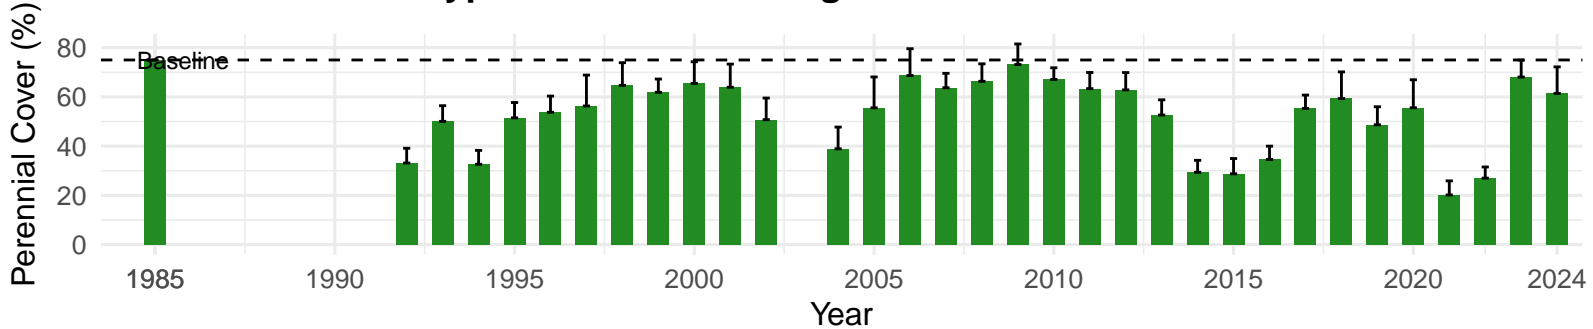

IND019 – Wellfield – Holland Type: Alkali Meadow – Green

Book Type: C – NRCS Ecological Site: Saline Meadow