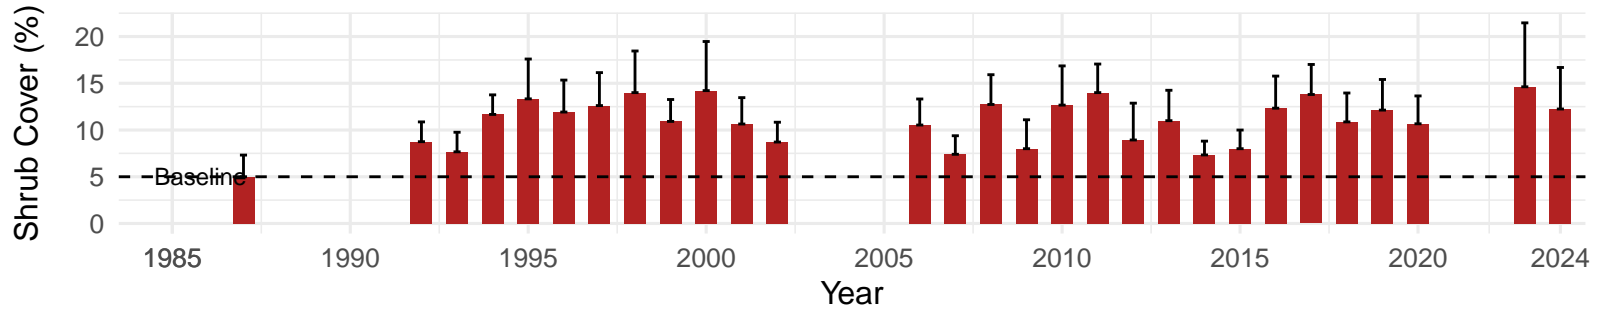

PLC136 – Control – Holland Type: Alkali Meadow – Green Book

Type: A – NRCS Ecological Site: NA