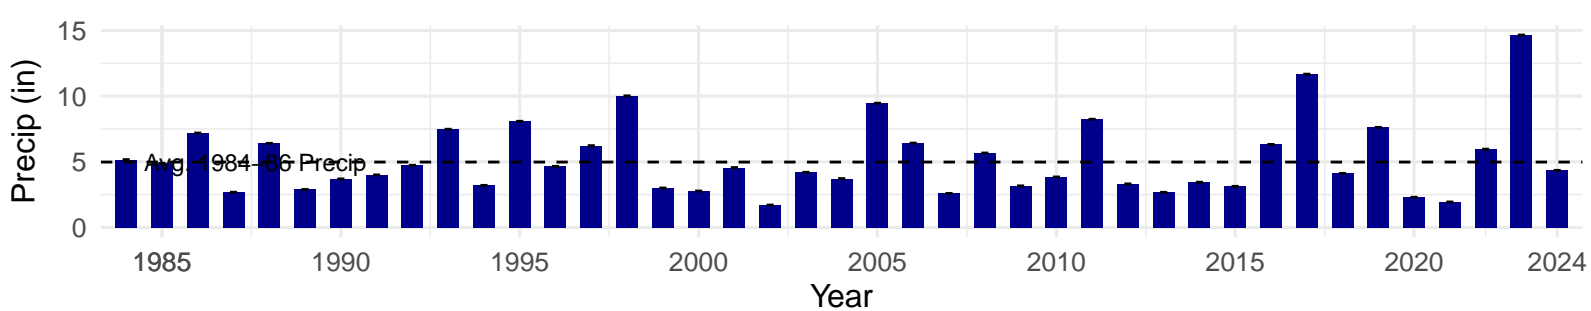

FSL118 – Wellfield – Holland Type: Rabbitbrush Scrub – Green Book Type: A – NRCS Ecological Site: Bouldery Fan 5–8" P.Z.