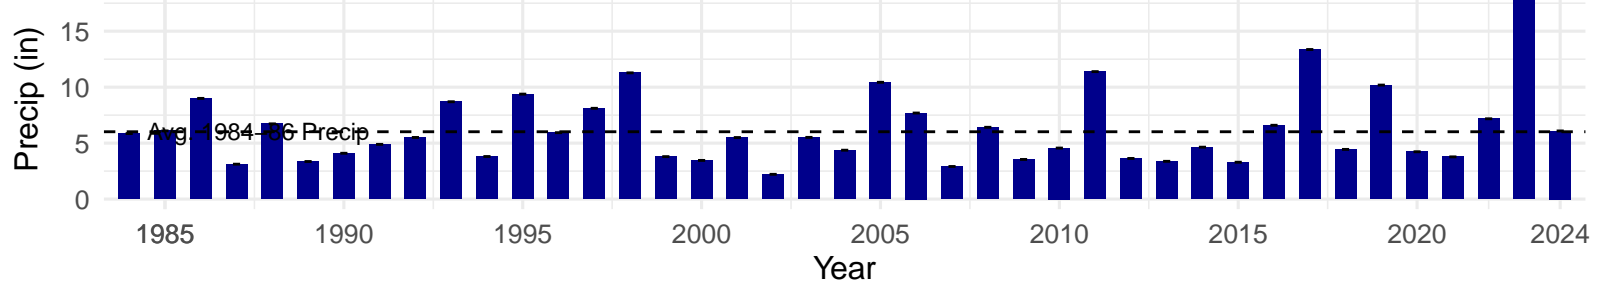

FSP020 – Wellfield – Holland Type: Nevada Saltbush Scrub – Green Book Type: B – NRCS Ecological Site: Saline Bottom