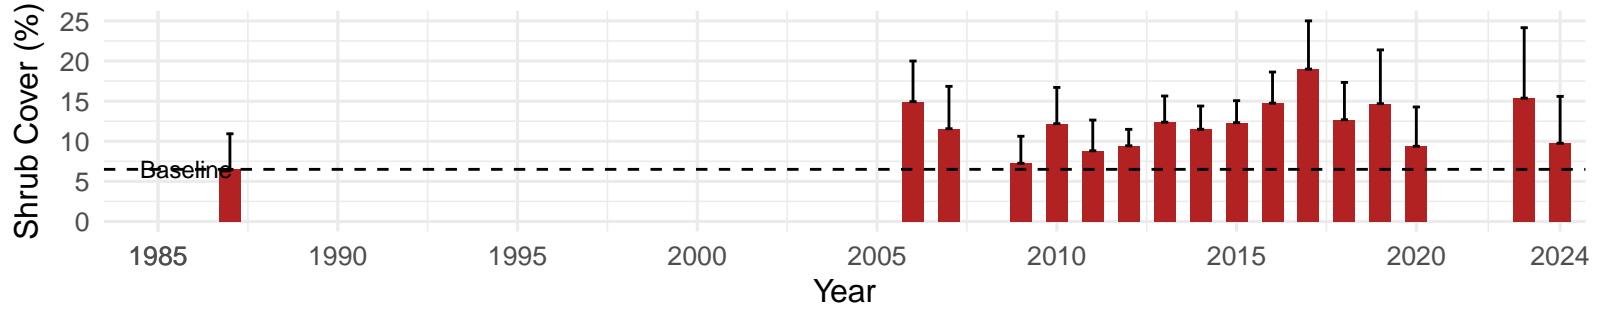

PLC088 – Control – Holland Type: Alkali Meadow – Green Book

Type: C – NRCS Ecological Site: Saline Meadow