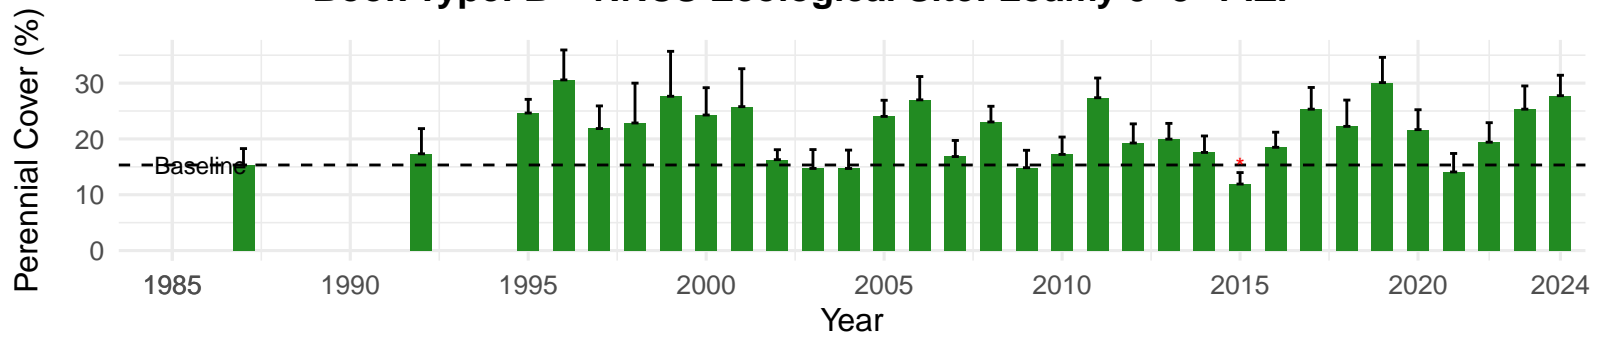

PLC072 – Control – Holland Type: Rabbitbrush Scrub – Green

Book Type: B – NRCS Ecological Site: Loamy 5–8" P.Z.