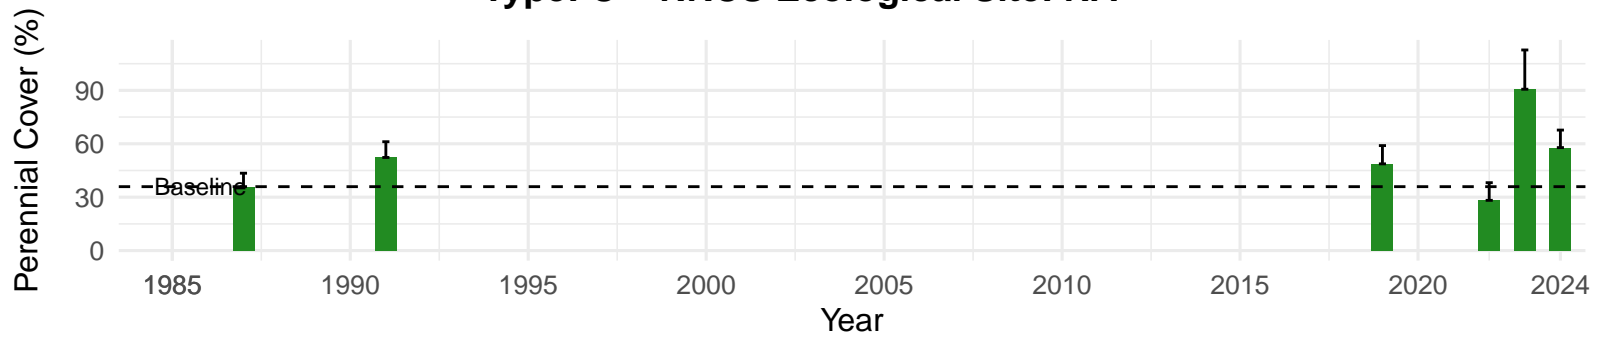

PLC220 – Control – Holland Type: Alkali Meadow – Green Book

Type: C – NRCS Ecological Site: NA