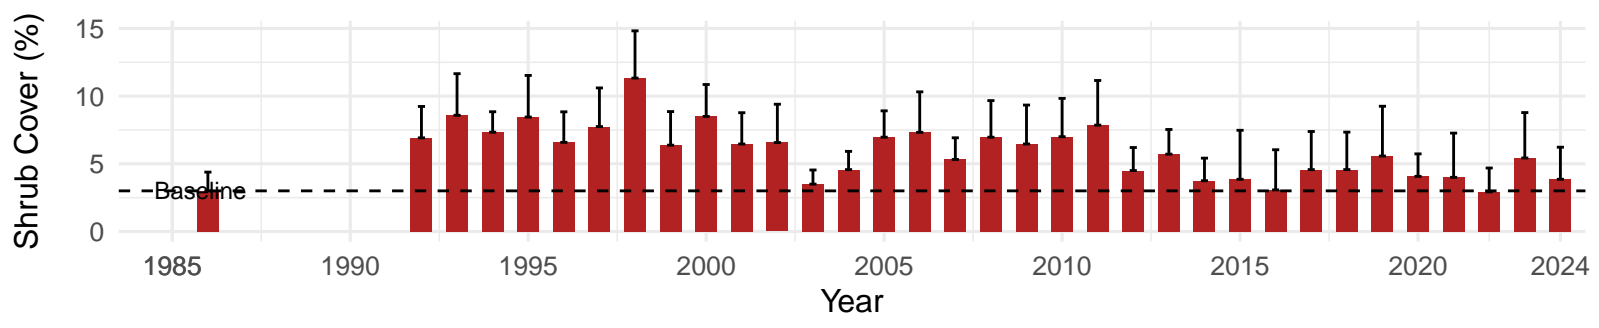

BGP031 – Control – Holland Type: Alkali Meadow – Green Book

Type: C – NRCS Ecological Site: Saline Meadow