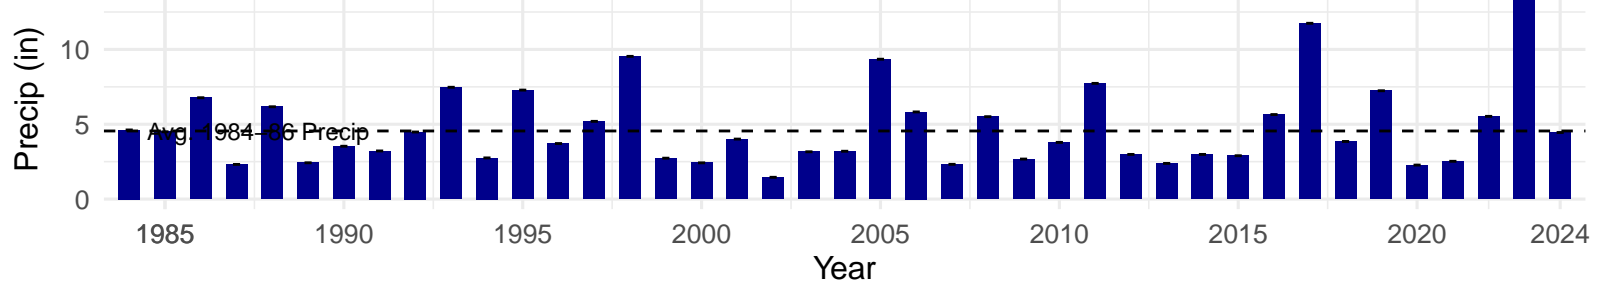

LAW122 – Wellfield – Holland Type: Alkali Meadow – Green

Book Type: C – NRCS Ecological Site: Saline Meadow