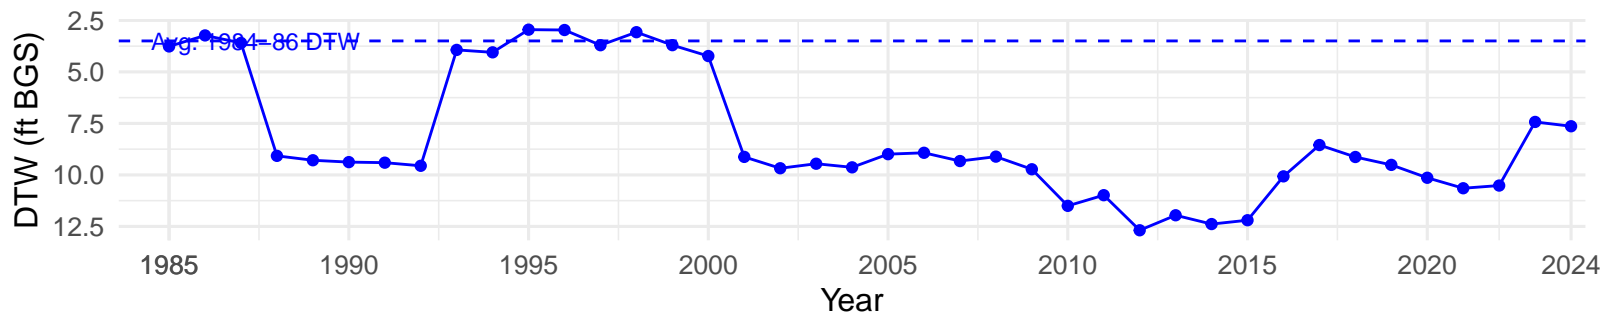

PLC121 – Control – Holland Type: Alkali Meadow – Green Book

Type: C – NRCS Ecological Site: Moist Floodplain