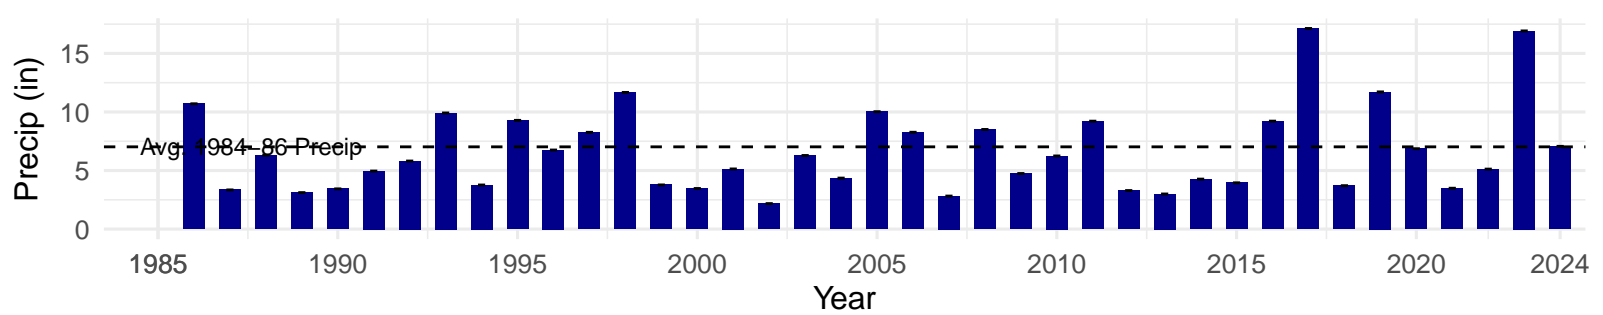

LNP018 – Control – Holland Type: Alkali Meadow – Green Book

Type: C – NRCS Ecological Site: Sandy Terrace 5–8" P.Z.