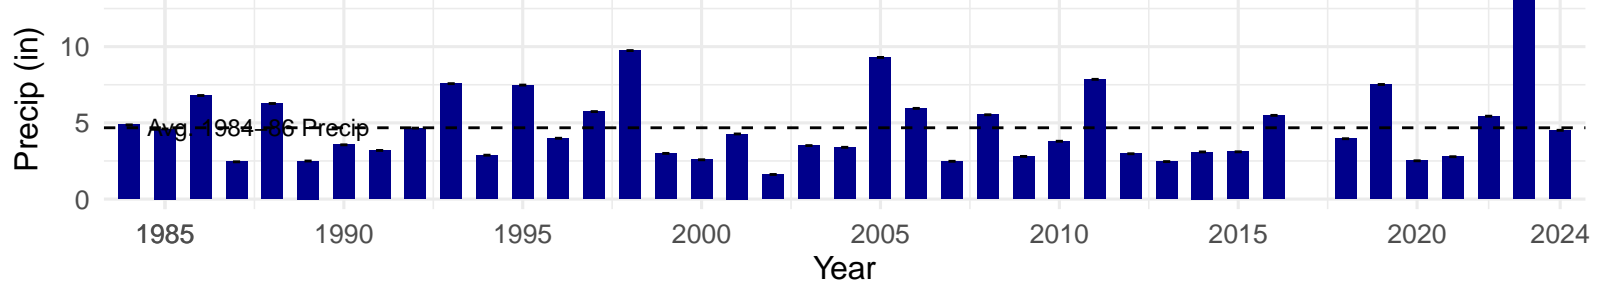

LAW035 – Wellfield – Holland Type: Alkali Meadow – Green

Book Type: C – NRCS Ecological Site: Sodic Terrace