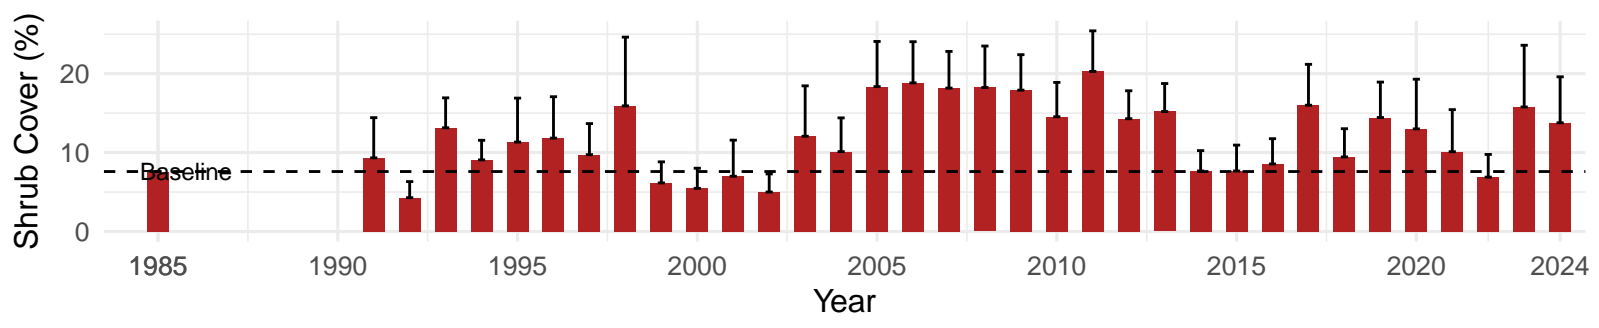

IND231 – Wellfield – Holland Type: Nevada Saltbush Scrub – Green Book Type: A – NRCS Ecological Site: Wetland