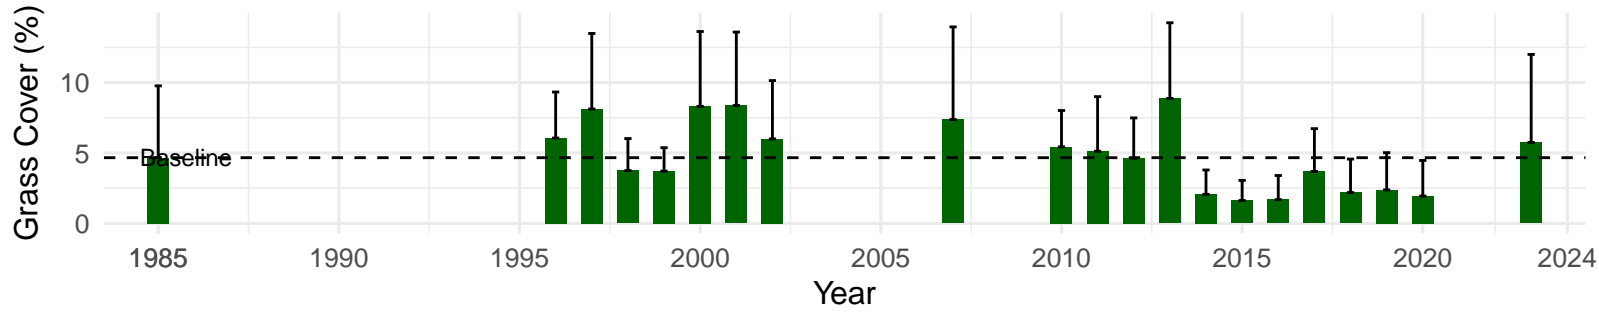

IND122 – Control – Holland Type: Nevada Saltbush Scrub – Green Book Type: B – NRCS Ecological Site: NA