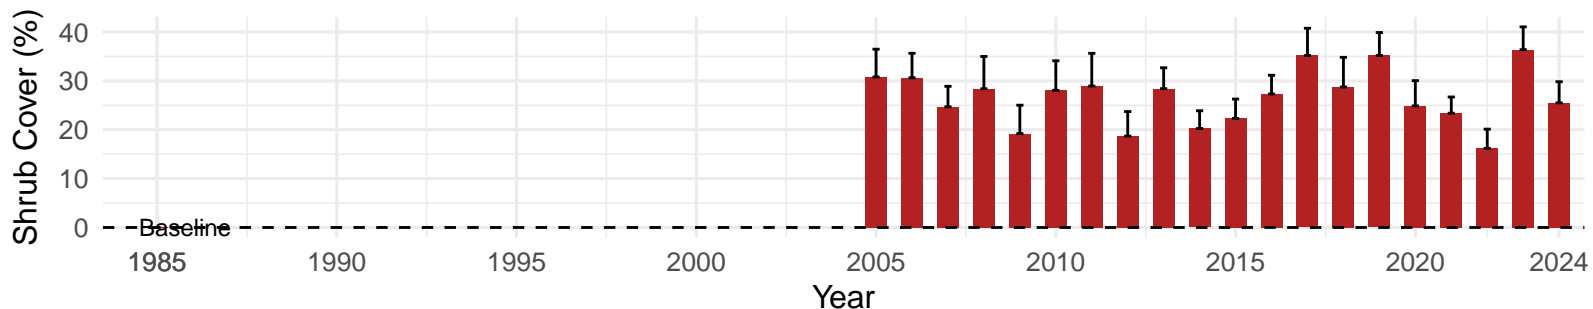

IND026 – Wellfield – Holland Type: Alkali Meadow – Green

Book Type: C – NRCS Ecological Site: Wetland