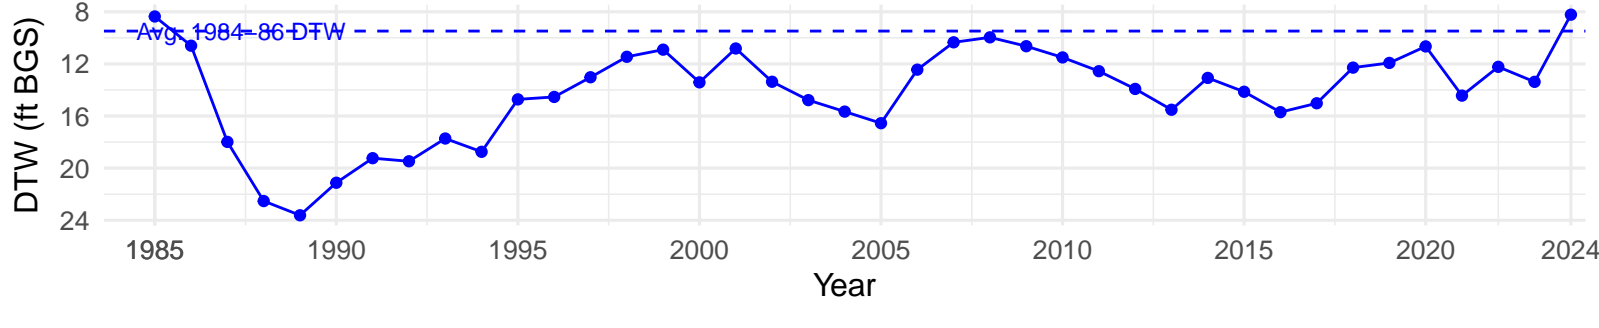

TIN050 – Wellfield – Holland Type: Alkali Meadow – Green

Book Type: C – NRCS Ecological Site: Moist Floodplain