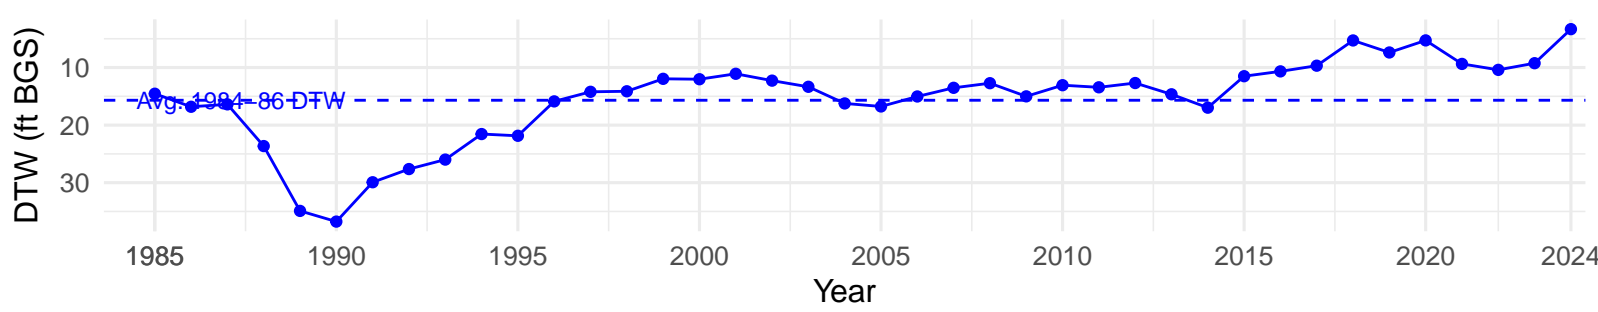

BLK044 – Wellfield – Holland Type: Rabbitbrush Meadow – Green Book Type: C – NRCS Ecological Site: Sodic Fan 5–8" P.Z.