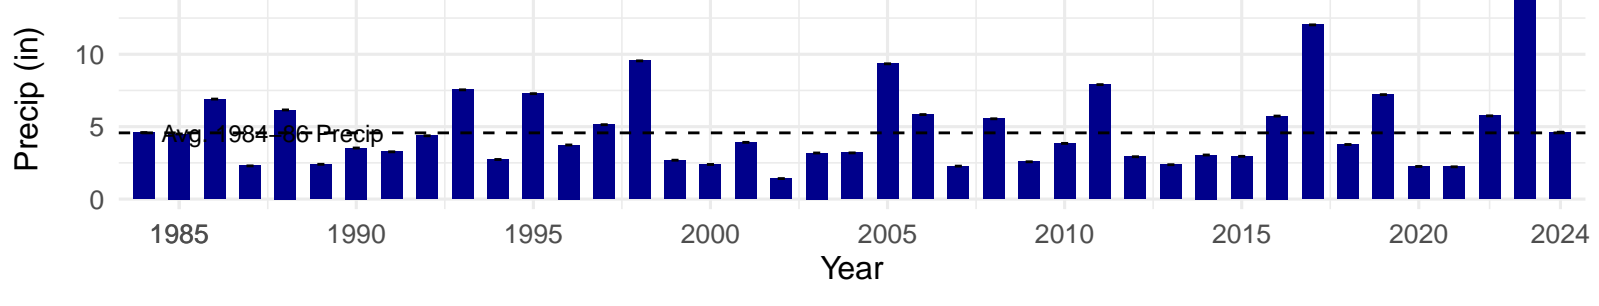

PLC028 – Control – Holland Type: Alkali Meadow – Green Book

Type: C – NRCS Ecological Site: Saline Meadow