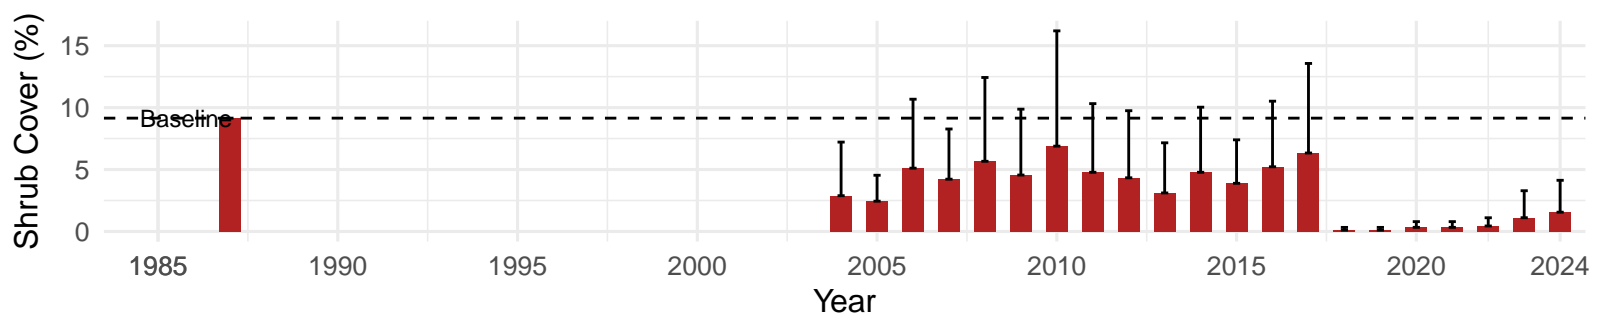

FSL124 – Wellfield – Holland Type: Alkali Meadow – Green

Book Type: C – NRCS Ecological Site: Moist Floodplain