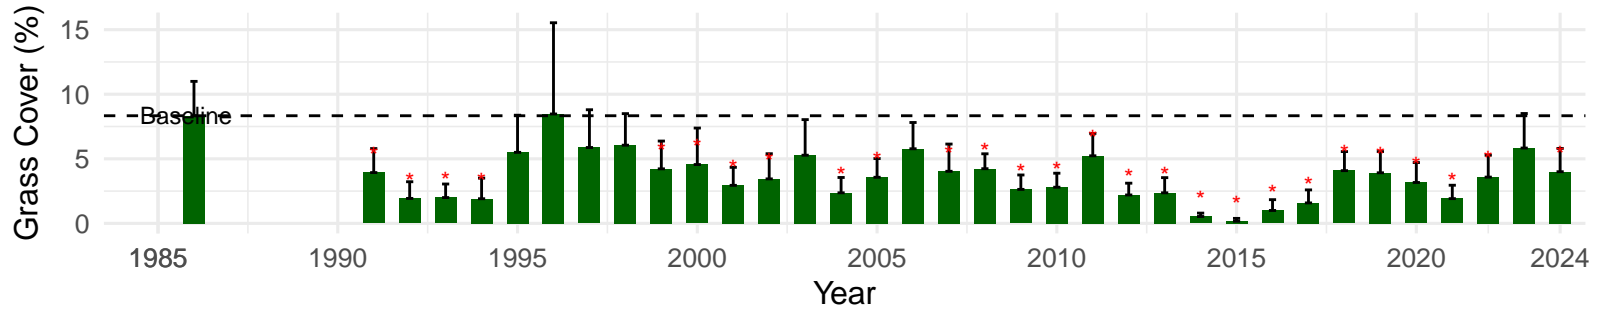

BGP154 – Wellfield – Holland Type: Nevada Saltbush Meadow – Green Book Type: C – NRCS Ecological Site: Saline Meadow