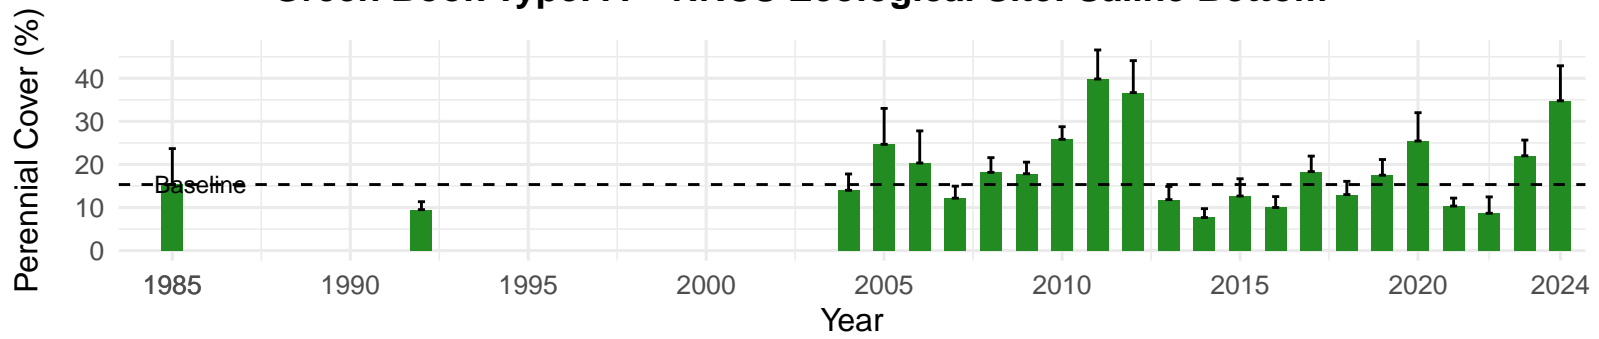

MAN034 – Wellfield – Holland Type: Desert Sink Scrub – Green Book Type: A – NRCS Ecological Site: Saline Bottom