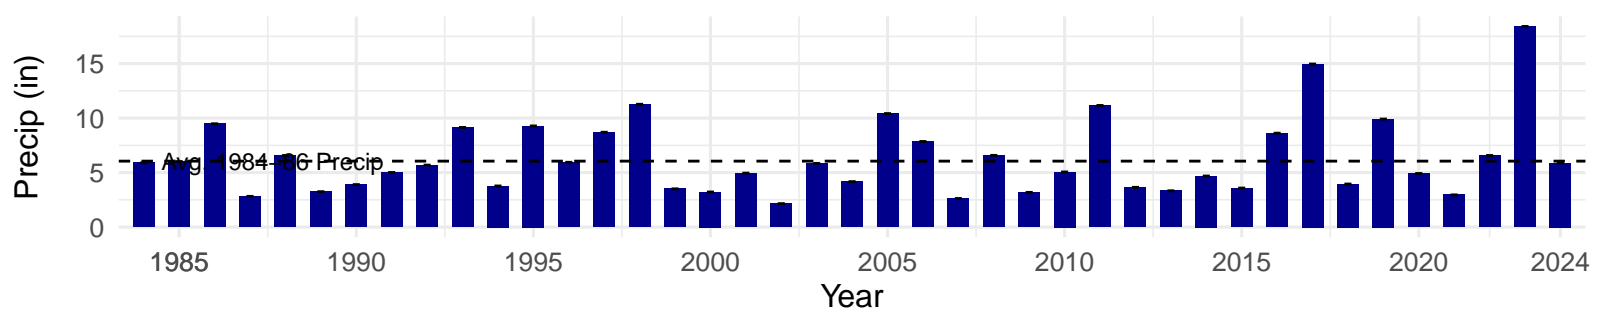

BLK009 – Wellfield – Holland Type: Alkali Meadow – Green

Book Type: C – NRCS Ecological Site: Saline Bottom