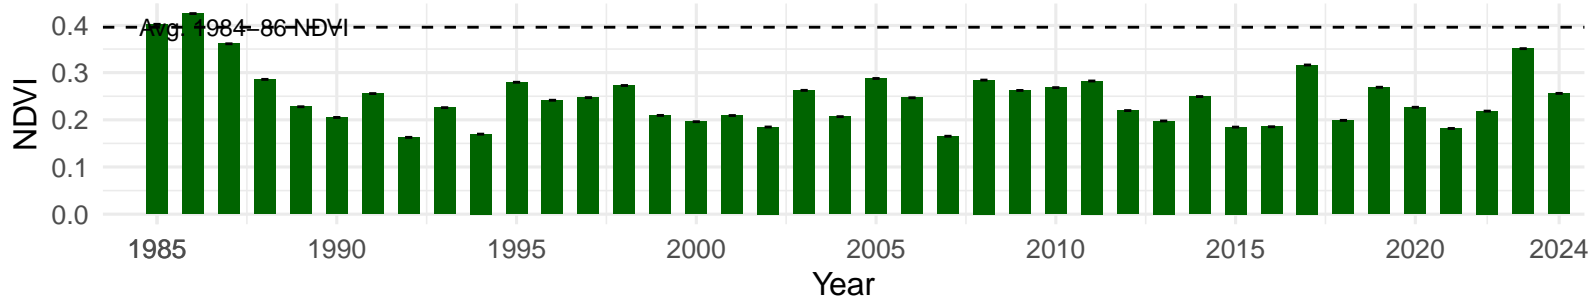

IND026 – Wellfield – Holland Type: Alkali Meadow – Green

Book Type: C – NRCS Ecological Site: Wetland