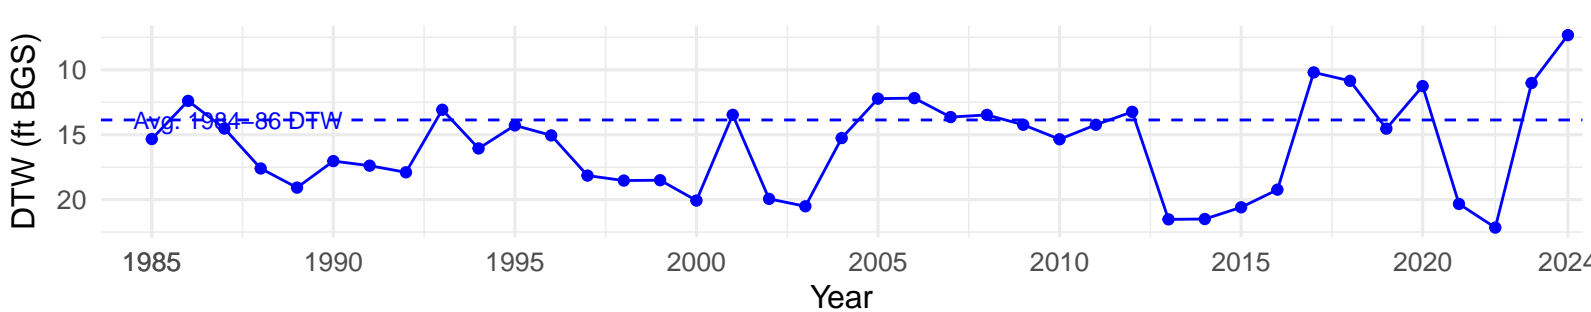

FSL118 – Wellfield – Holland Type: Rabbitbrush Scrub – Green Book Type: A – NRCS Ecological Site: Bouldery Fan 5–8" P.Z.