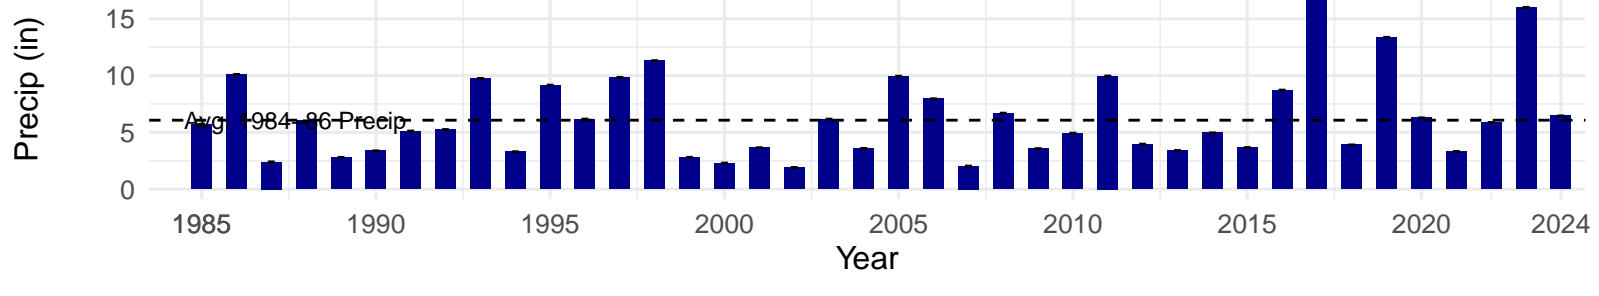

IND133 – Wellfield – Holland Type: Nevada Saltbush Scrub – Green Book Type: A – NRCS Ecological Site: Wetland