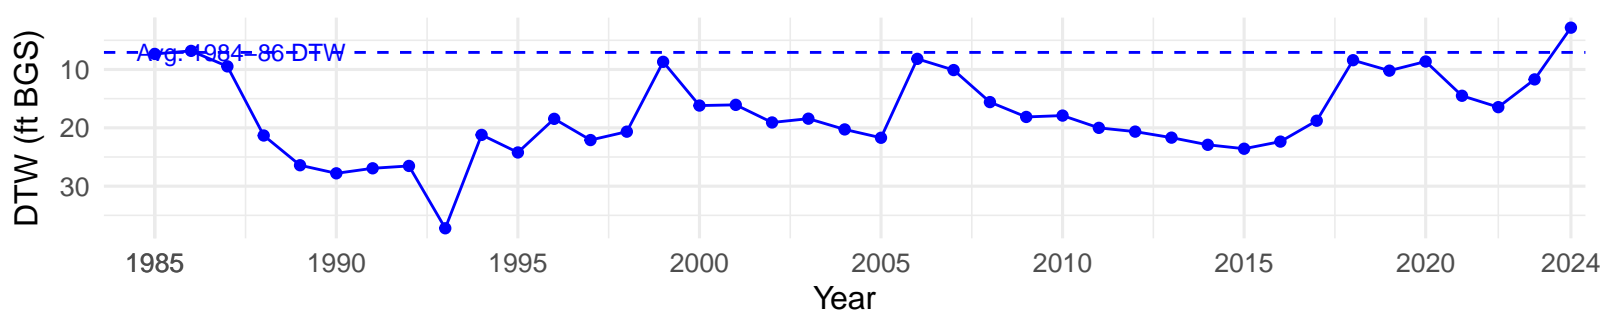

LAW052 – Wellfield – Holland Type: Alkali Meadow – Green

Book Type: C – NRCS Ecological Site: Sodic Terrace