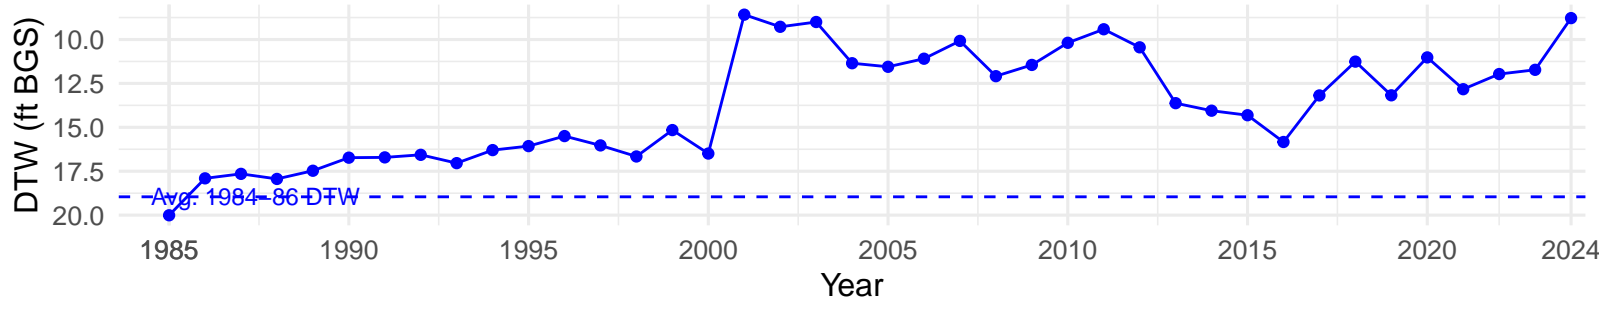

LNP019 – Control – Holland Type: Nevada Saltbush Scrub – Green Book Type: B – NRCS Ecological Site: NA