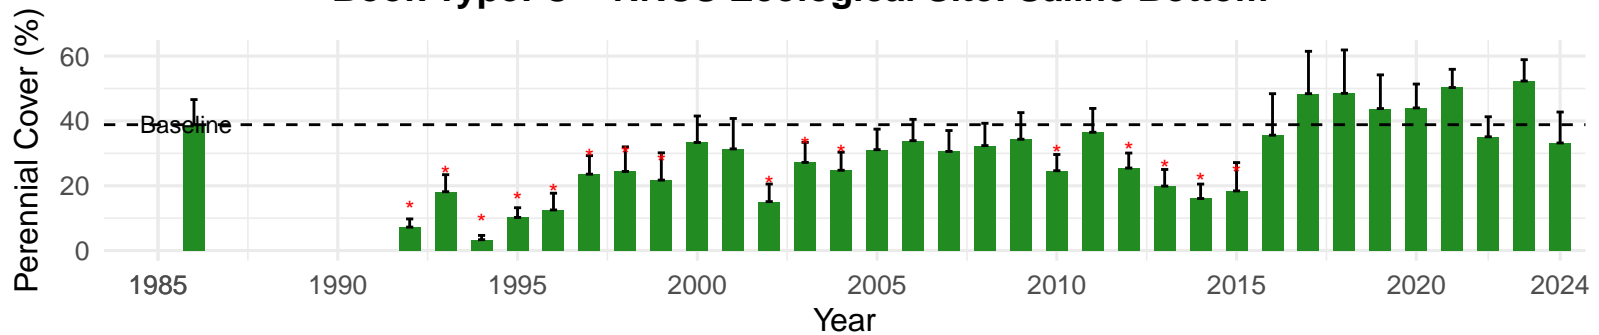

BLK075 – Wellfield – Holland Type: Alkali Meadow – Green

Book Type: C – NRCS Ecological Site: Saline Bottom