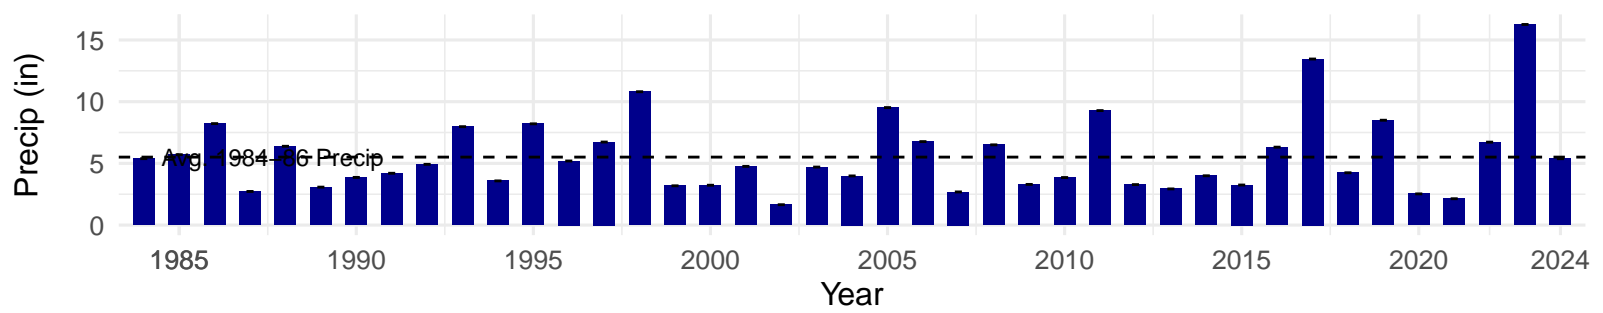

PLC136 – Control – Holland Type: Alkali Meadow – Green Book

Type: A – NRCS Ecological Site: NA