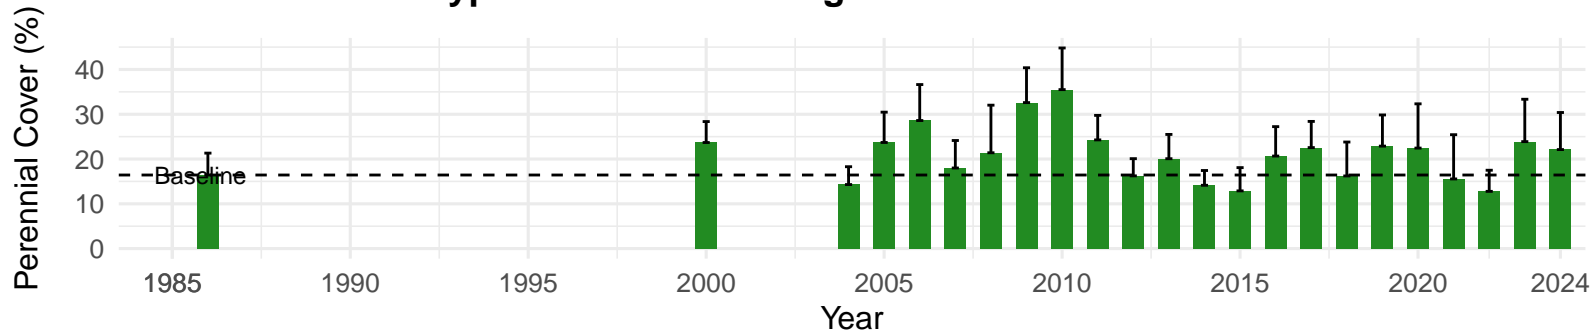

BLK095 – Wellfield – Holland Type: Alkali Meadow – Green

Book Type: A – NRCS Ecological Site: Saline Meadow