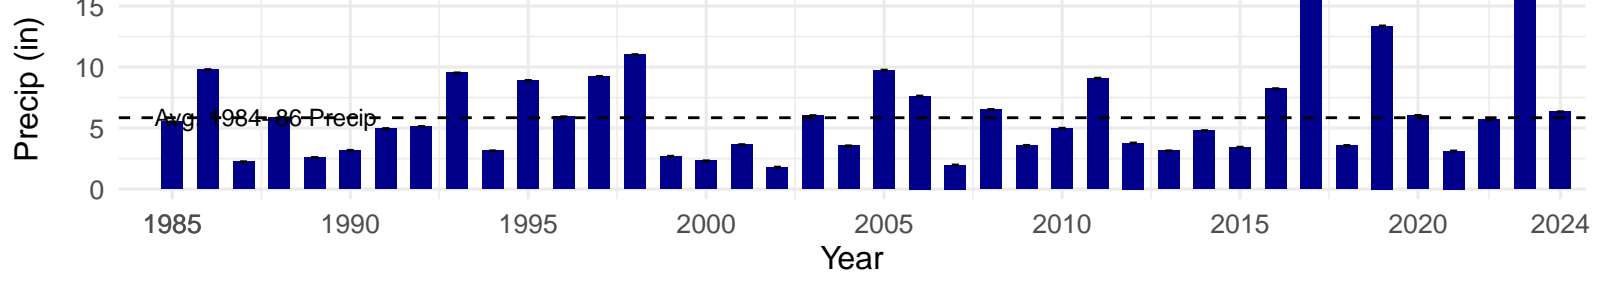

IND163 – Control – Holland Type: Alkali Meadow – Green Book Type: C – NRCS Ecological Site: Sandy Terrace 5–8" P.Z.