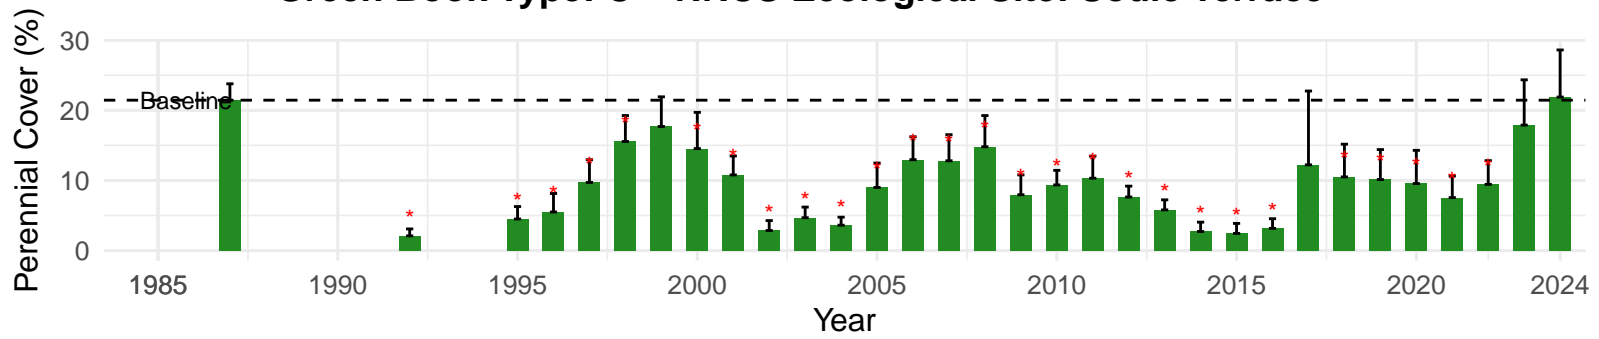

LAW062 – Wellfield – Holland Type: Rabbitbrush Meadow – Green Book Type: C – NRCS Ecological Site: Sodic Terrace