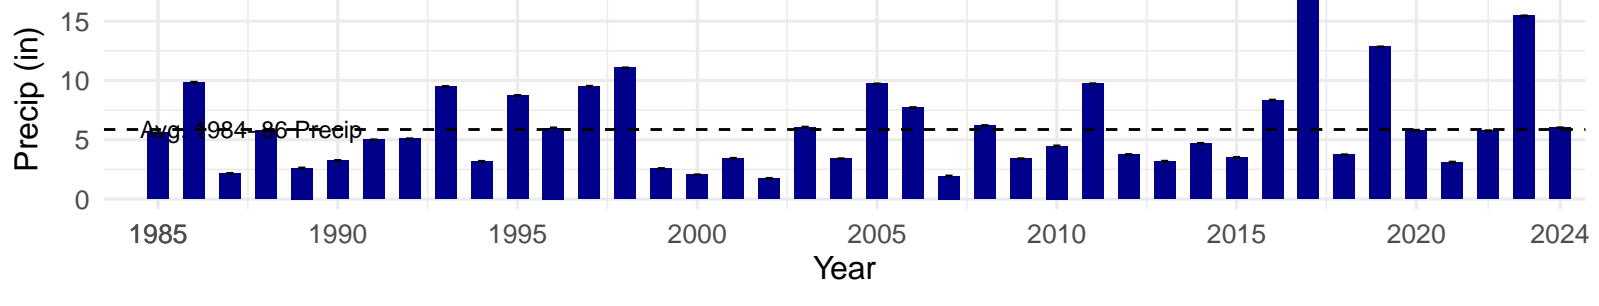

IND205 – Wellfield – Holland Type: Alkali Meadow – Green

Book Type: C – NRCS Ecological Site: Wetland