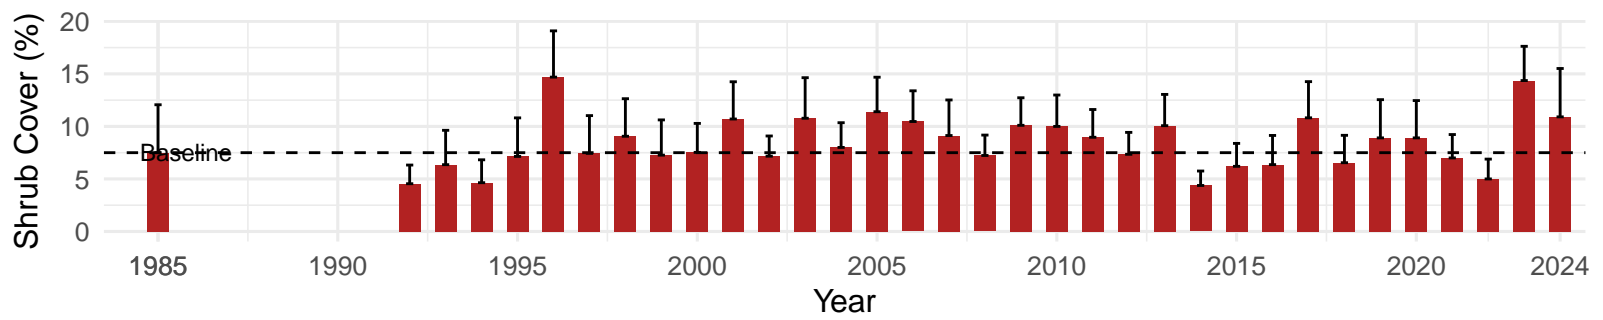

MAN006 – Wellfield – Holland Type: Alkali Meadow – Green

Book Type: C – NRCS Ecological Site: Sodic Fan 5–8" P.Z.