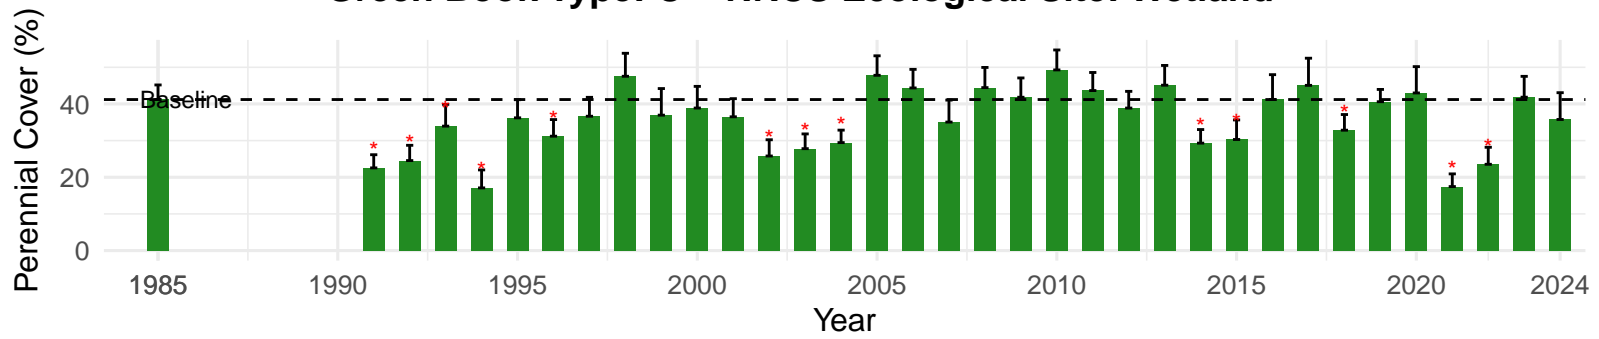

IND111 – Wellfield – Holland Type: Nevada Saltbush Meadow – Green Book Type: C – NRCS Ecological Site: Wetland