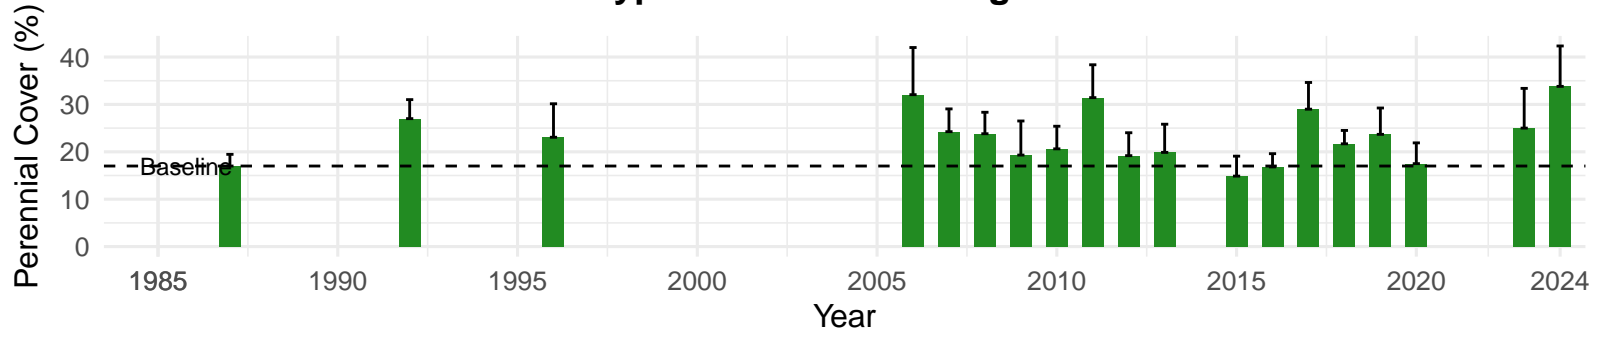

PLC059 – Control – Holland Type: Nevada Saltbush Scrub – Green Book Type: B – NRCS Ecological Site: NA