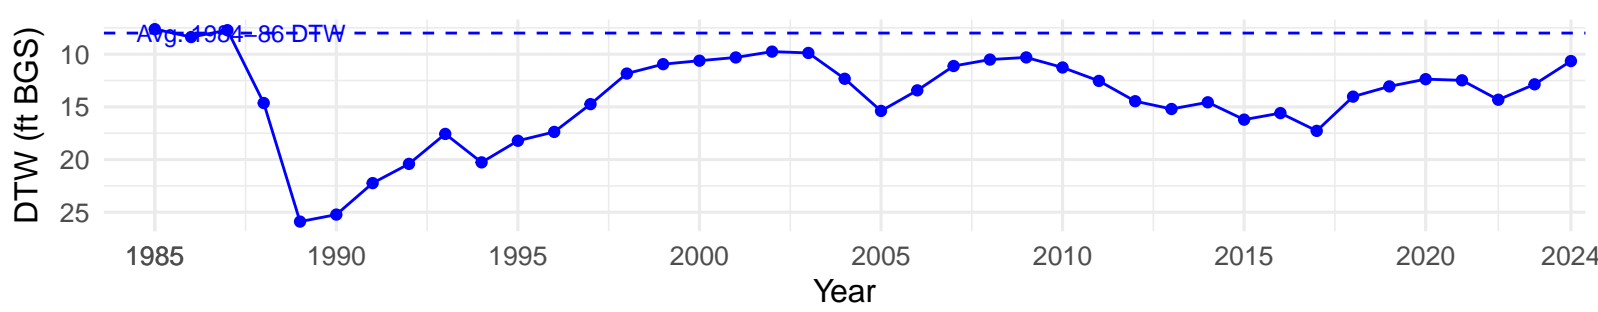

**IND139 – Wellfield – Holland Type: Nevada Saltbush Meadow –
Green Book Type: C – NRCS Ecological Site: Sodict Fan 5–8"
P.Z.**