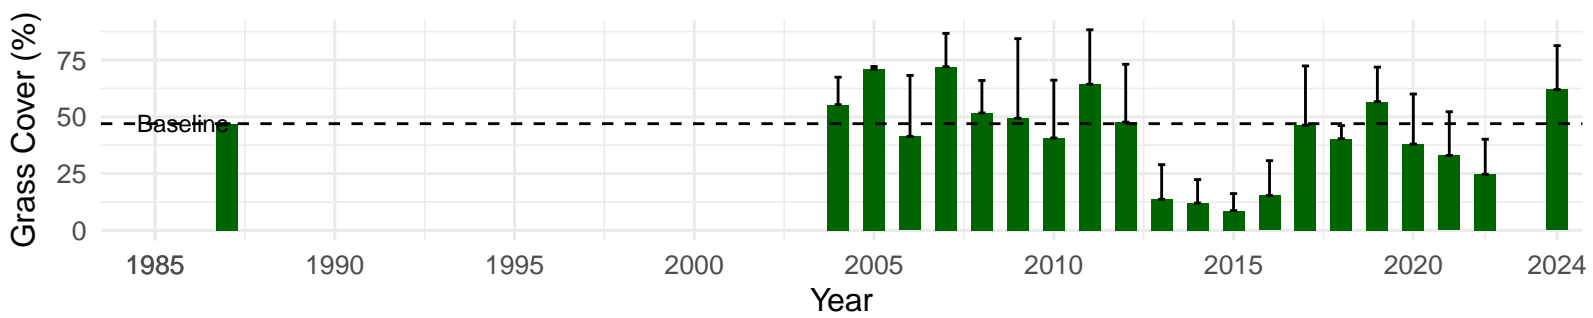

FSL126 – Control – Holland Type: Alkali Meadow – Green Book

Type: C – NRCS Ecological Site: Moist Floodplain