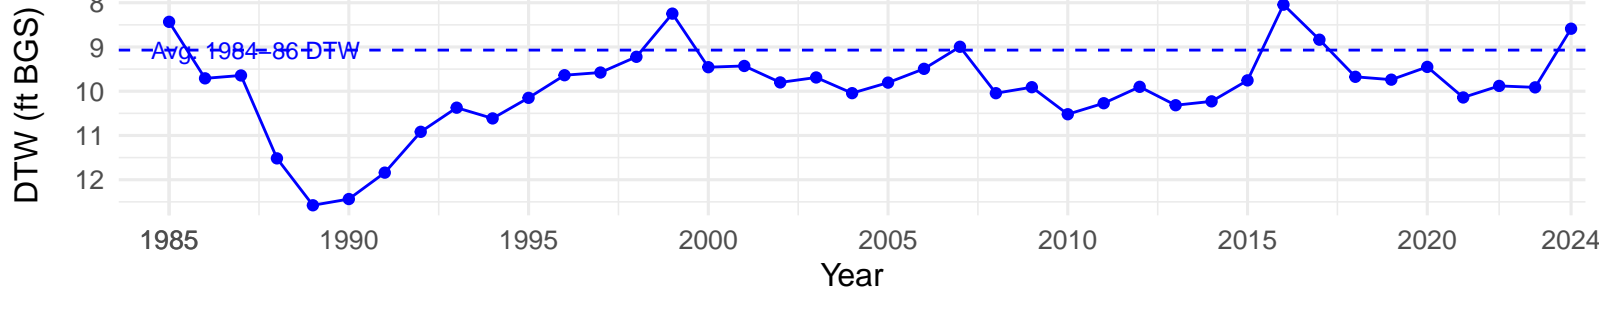

UNW029 – Control – Holland Type: Alkali Meadow – Green Book

Type: C – NRCS Ecological Site: Saline Bottom