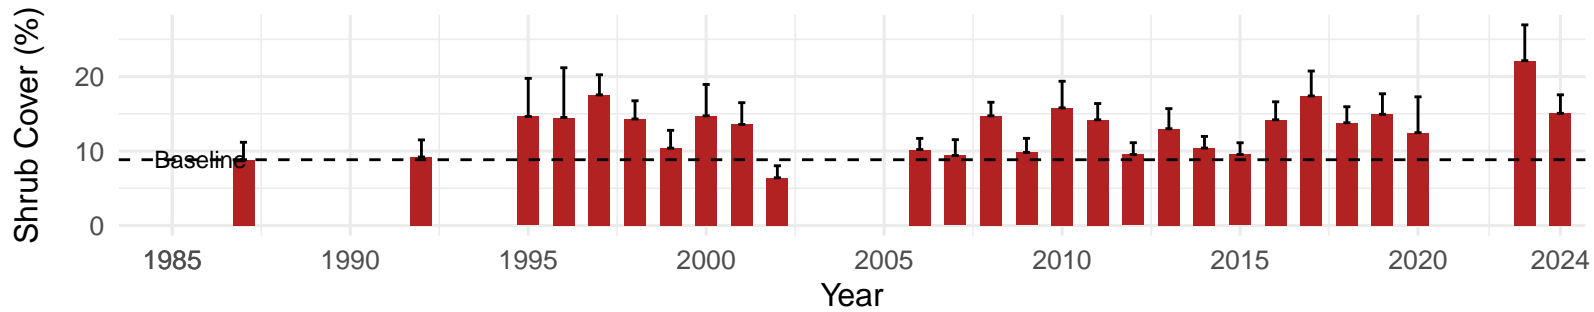

PLC092 – Control – Holland Type: Rabbitbrush Scrub – Green

Book Type: B – NRCS Ecological Site: NA