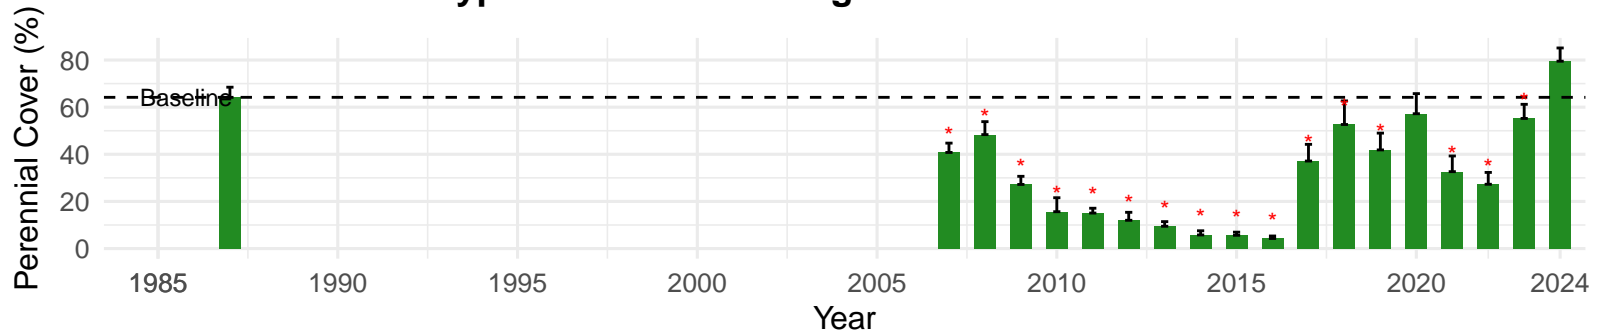

LAW072 – Wellfield – Holland Type: Alkali Meadow – Green

Book Type: C – NRCS Ecological Site: Saline Bottom