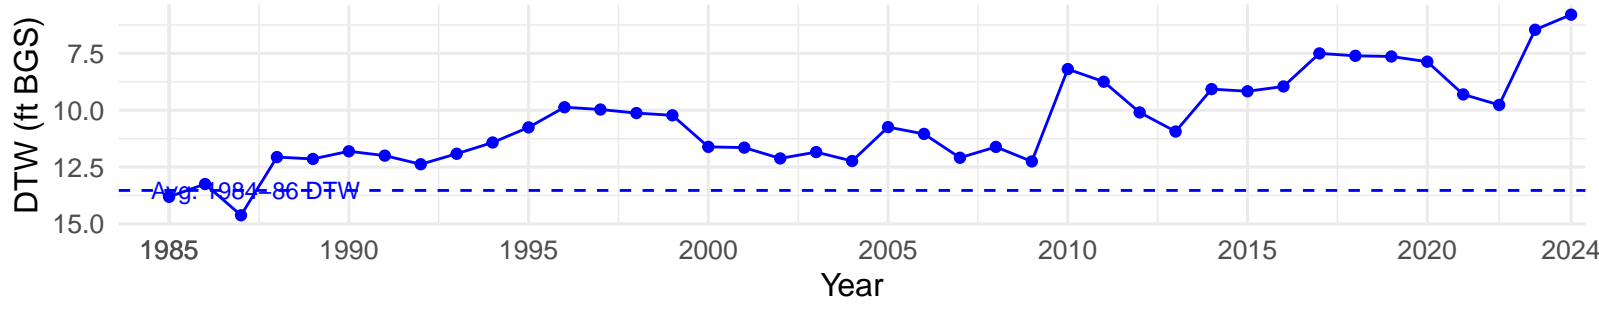

PLC144 – Control – Holland Type: Alkali Meadow – Green Book

Type: C – NRCS Ecological Site: NA