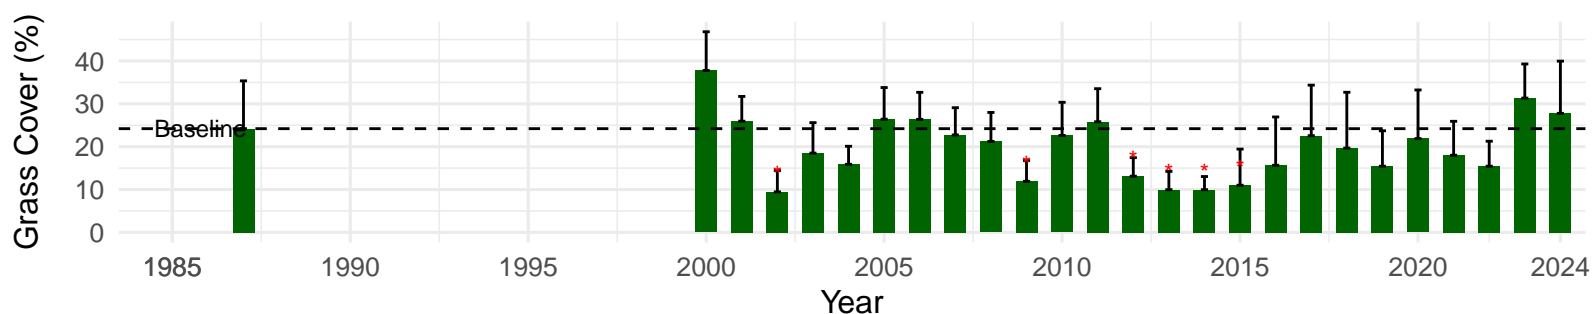

BIS055 – Control – Holland Type: Alkali Meadow – Green Book

Type: C – NRCS Ecological Site: Saline Meadow