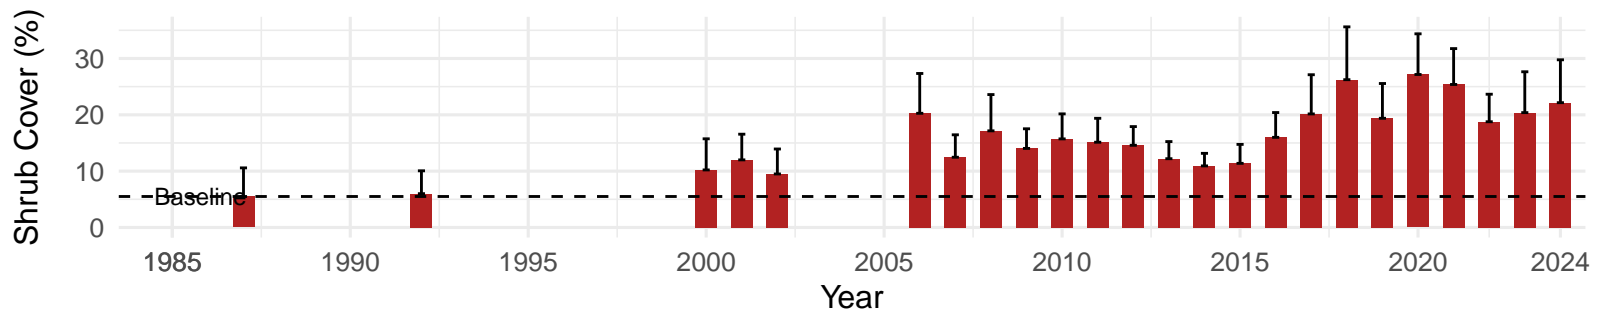

FSL116 – Wellfield – Holland Type: Alkali Meadow – Green

Book Type: C – NRCS Ecological Site: Saline Bottom