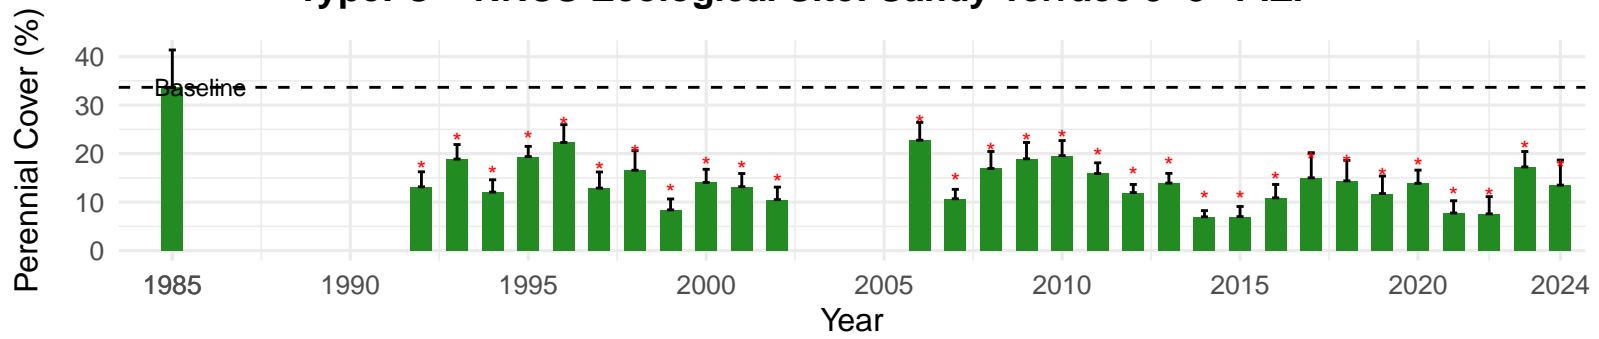

IND119 – Control – Holland Type: Alkali Meadow – Green Book Type: C – NRCS Ecological Site: Sandy Terrace 5–8" P.Z.