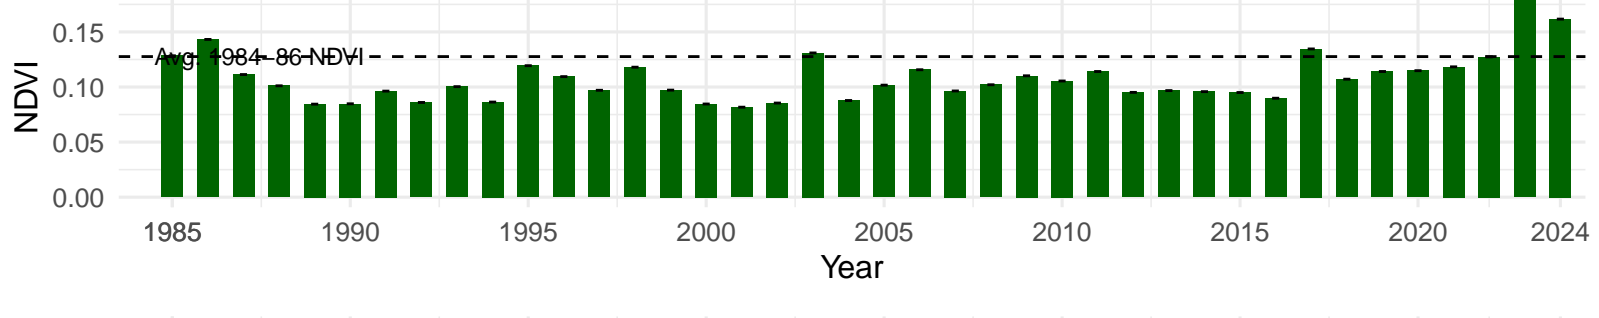

IND163 – Control – Holland Type: Alkali Meadow – Green Book Type: C – NRCS Ecological Site: Sandy Terrace 5–8" P.Z.