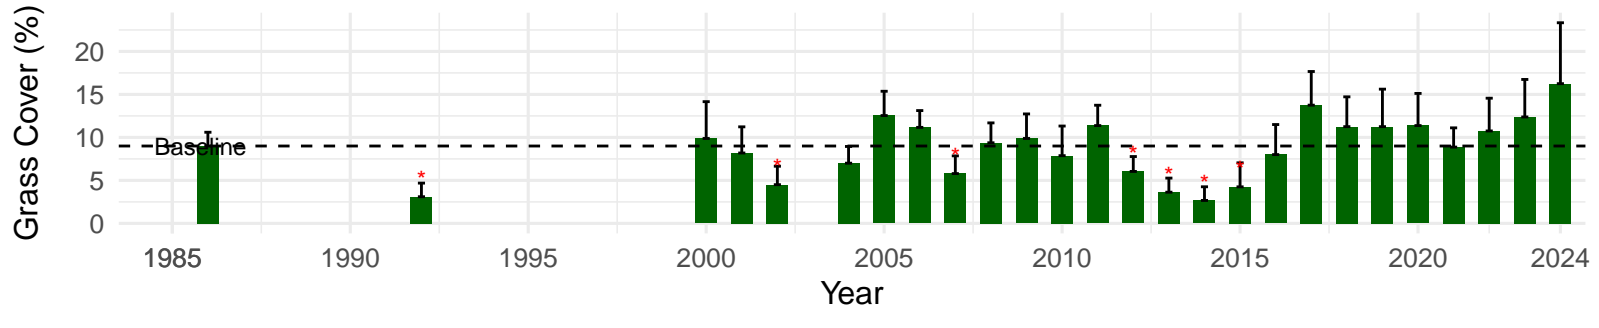

BLK077 – Wellfield – Holland Type: Desert Sink Scrub – Green Book Type: A – NRCS Ecological Site: Saline Bottom