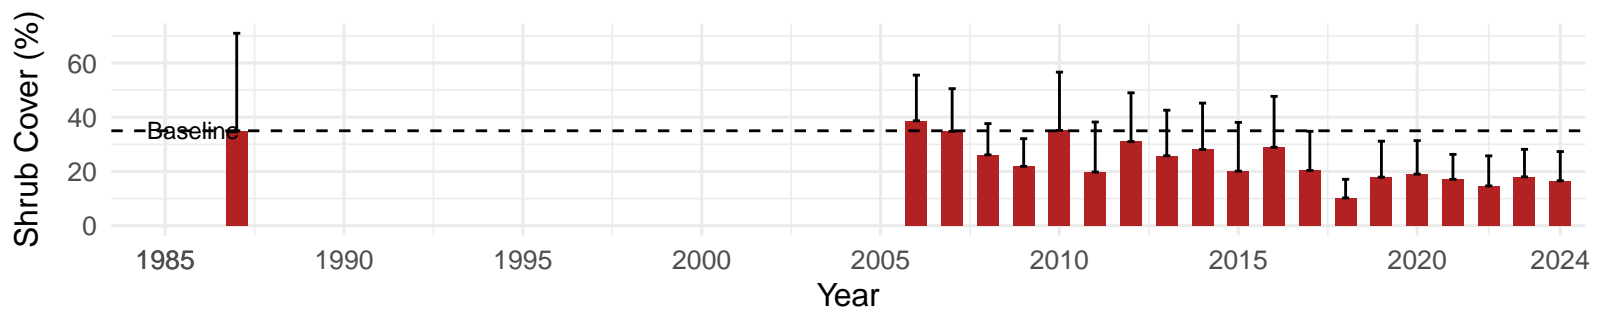

FSL172 – Control – Holland Type: Modoc Gr Basin Riparian Scrub – Green Book Type: D – NRCS Ecological Site: Moist Floodplain