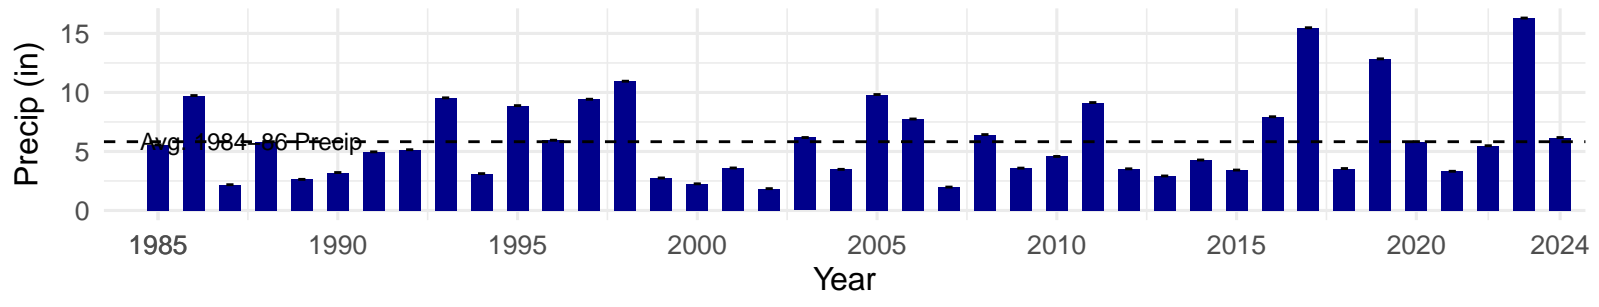

IND096 – Control – Holland Type: Nevada Saltbush Scrub – Green Book Type: B – NRCS Ecological Site: Sodic Fan 5–8" P.Z.