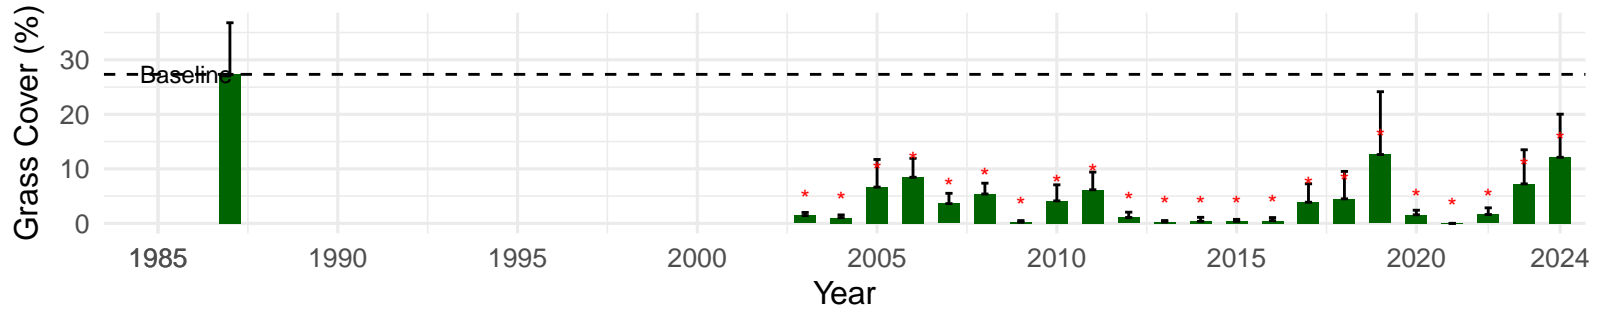

LAW035 – Wellfield – Holland Type: Alkali Meadow – Green

Book Type: C – NRCS Ecological Site: Sodic Terrace