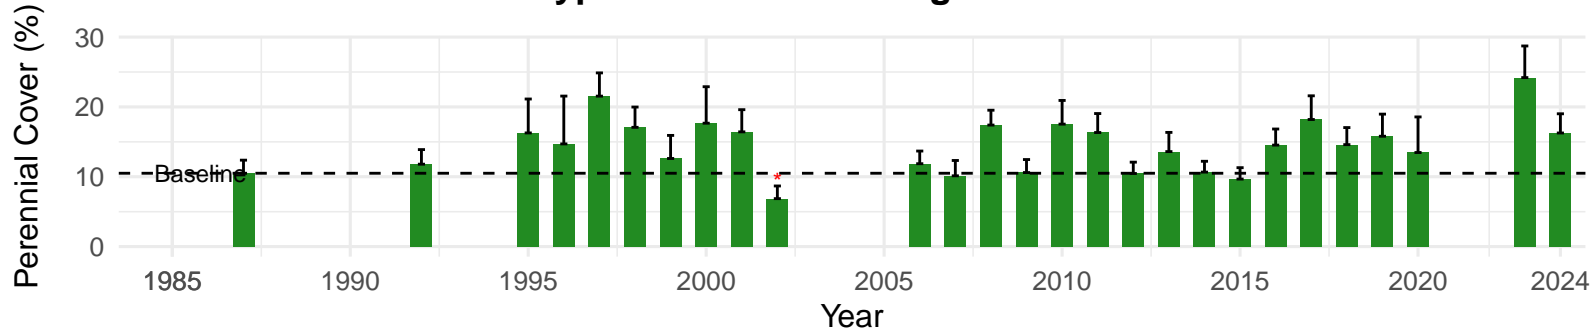

PLC092 – Control – Holland Type: Rabbitbrush Scrub – Green

Book Type: B – NRCS Ecological Site: NA