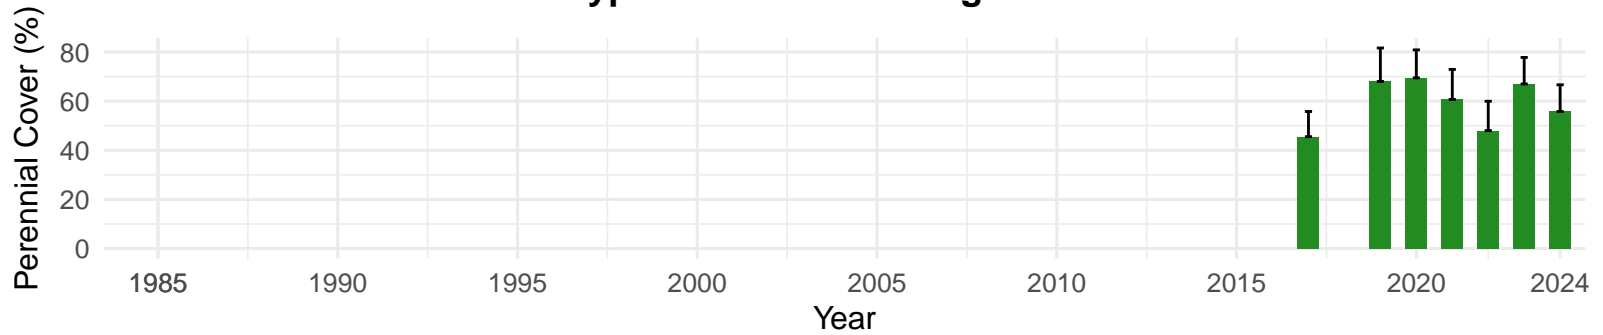

FSL158 – Control – Holland Type: Rush Sedge Meadow – Green

Book Type: E – NRCS Ecological Site: