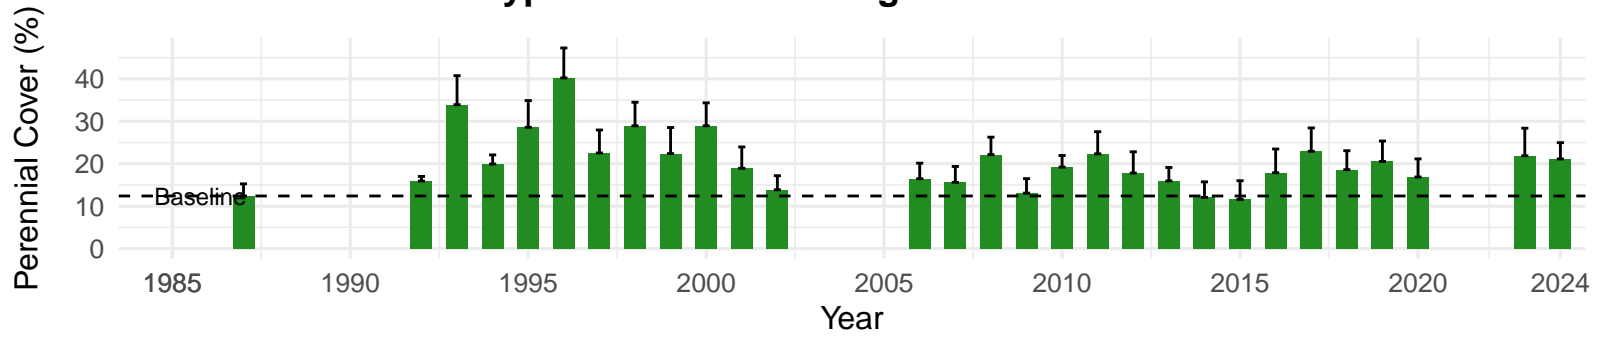

PLC136 – Control – Holland Type: Alkali Meadow – Green Book

Type: A – NRCS Ecological Site: NA