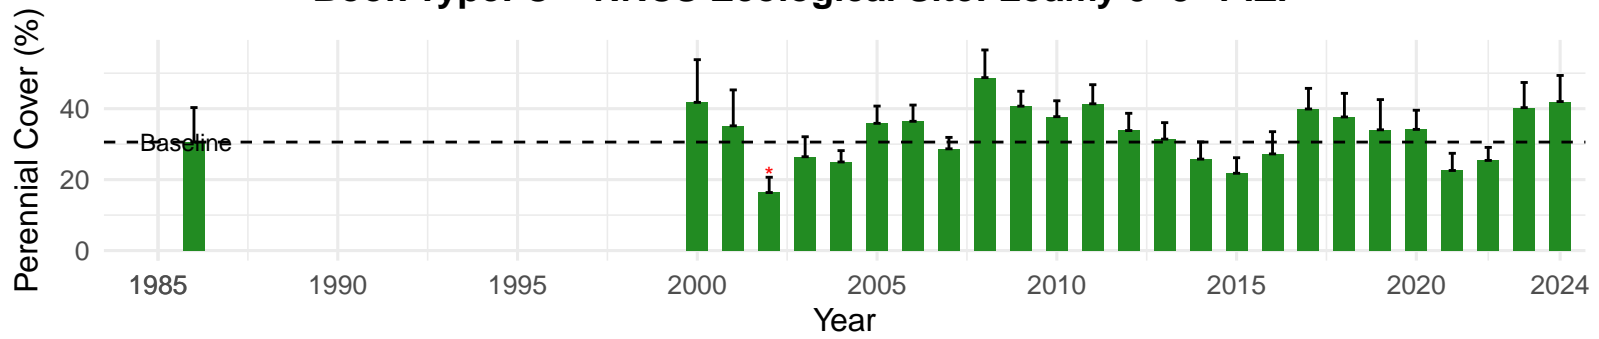

TIN030 – Wellfield – Holland Type: Alkali Meadow – Green

Book Type: C – NRCS Ecological Site: Loamy 5–8" P.Z.