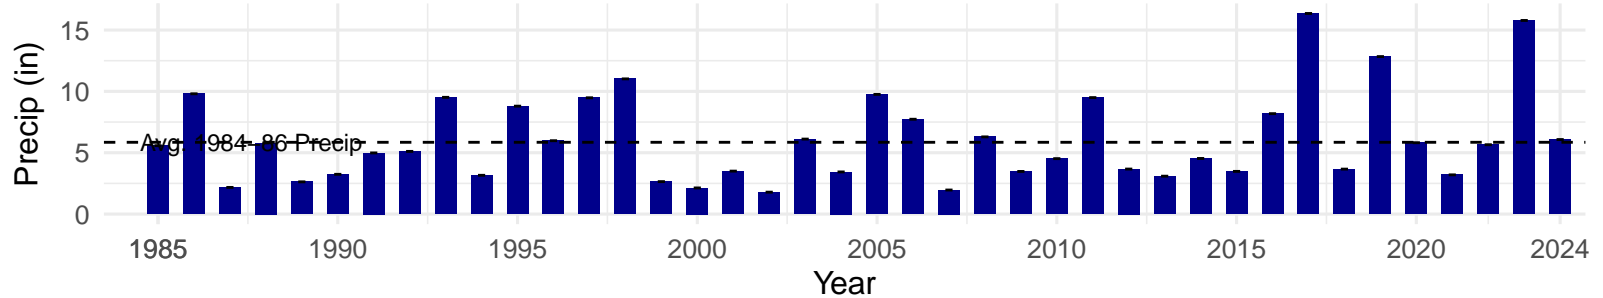

IND087 – Control – Holland Type: Alkali Meadow – Green Book

Type: C – NRCS Ecological Site: Saline Meadow