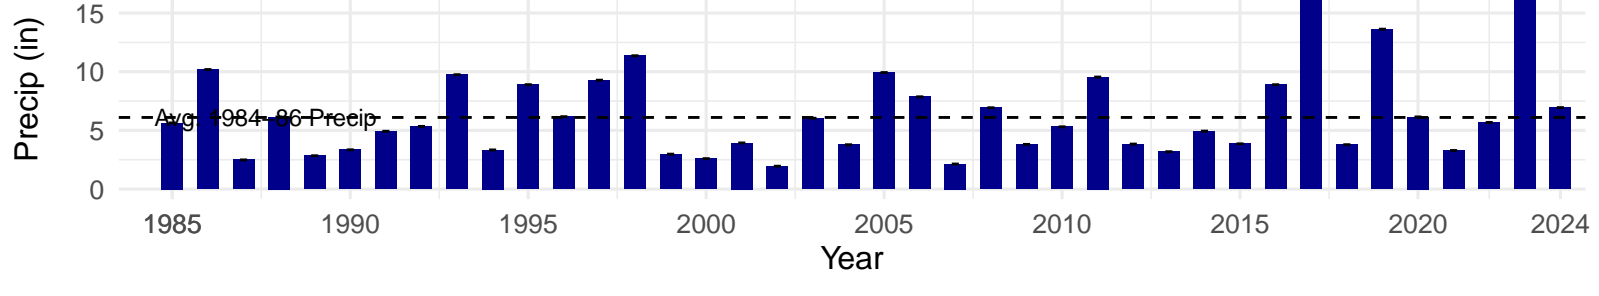

MAN034 – Wellfield – Holland Type: Desert Sink Scrub – Green Book Type: A – NRCS Ecological Site: Saline Bottom