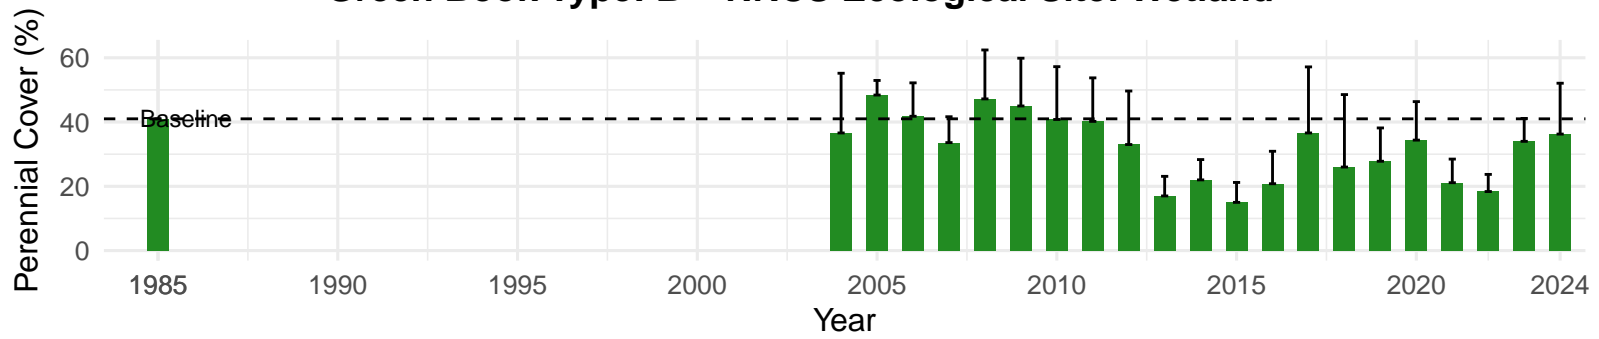

IND124 – Wellfield – Holland Type: Nevada Saltbush Scrub – Green Book Type: B – NRCS Ecological Site: Wetland