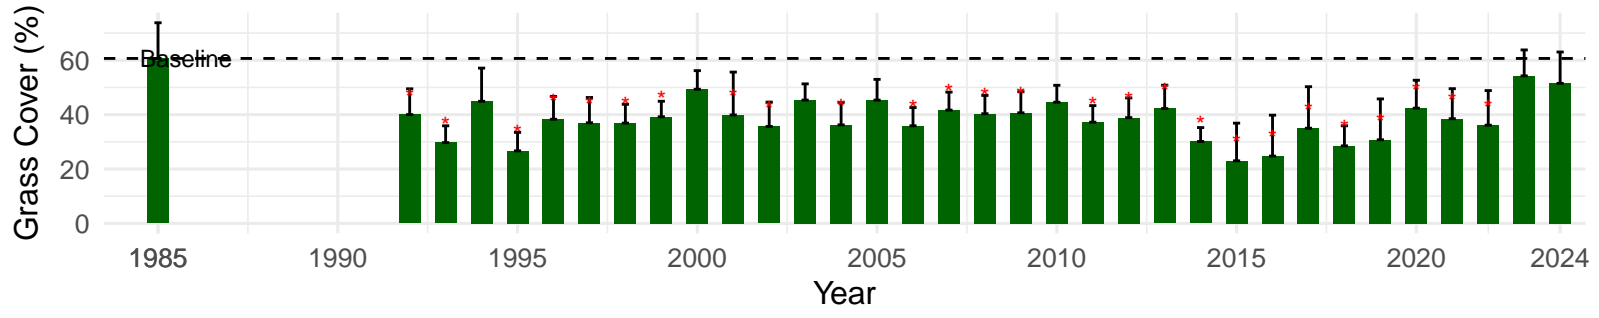

MAN060 – Control – Holland Type: Alkali Meadow – Green Book

Type: C – NRCS Ecological Site: Wet Meadow