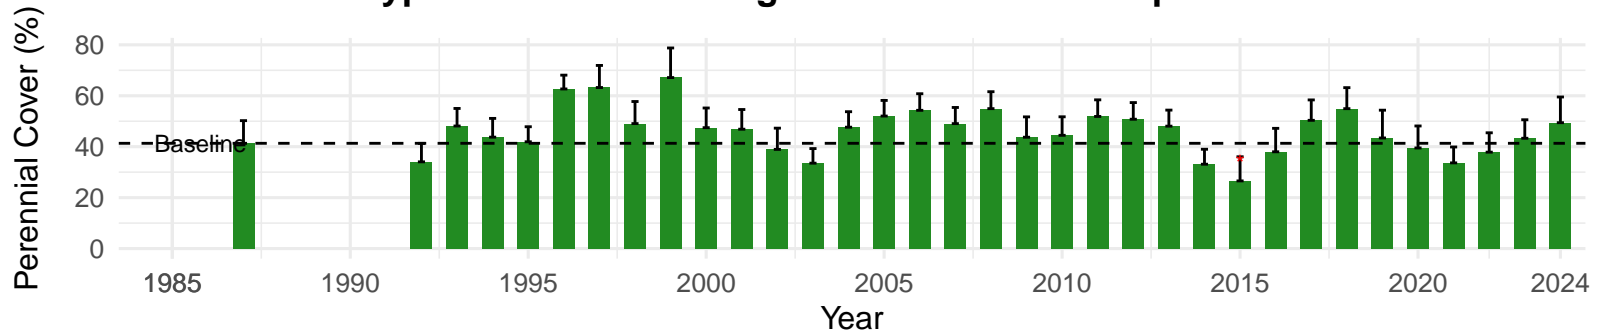

PLC121 – Control – Holland Type: Alkali Meadow – Green Book

Type: C – NRCS Ecological Site: Moist Floodplain