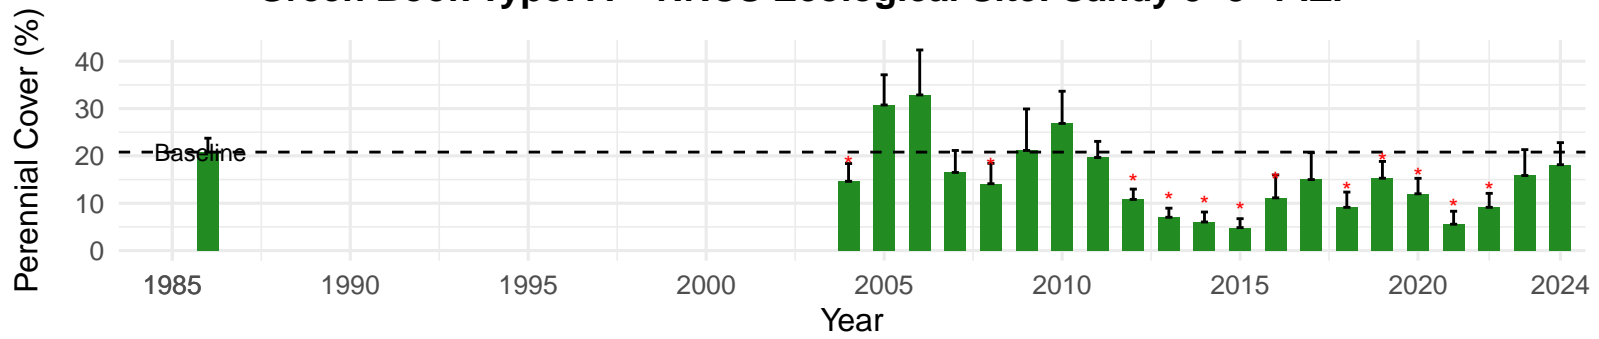

BLK096 – Wellfield – Holland Type: Desert Sink Scrub – Green Book Type: A – NRCS Ecological Site: Sandy 5–8" P.Z.