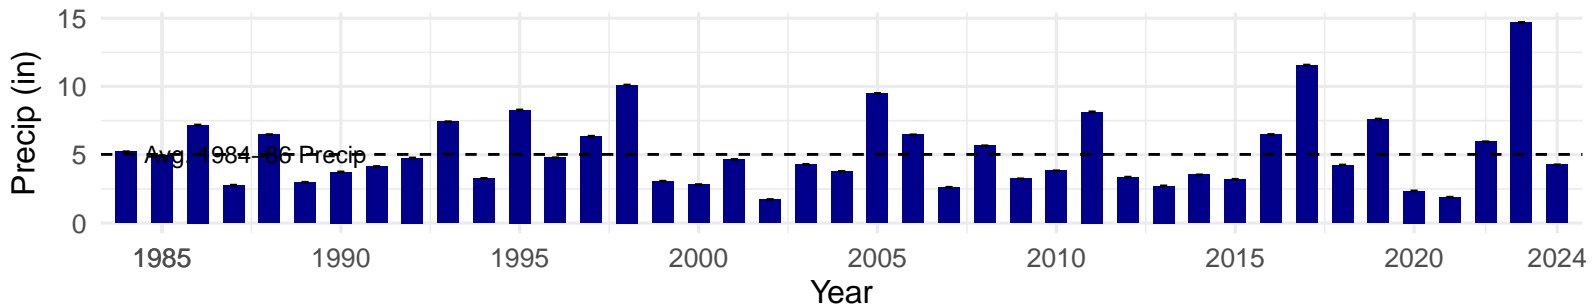

FSL126 – Control – Holland Type: Alkali Meadow – Green Book

Type: C – NRCS Ecological Site: Moist Floodplain