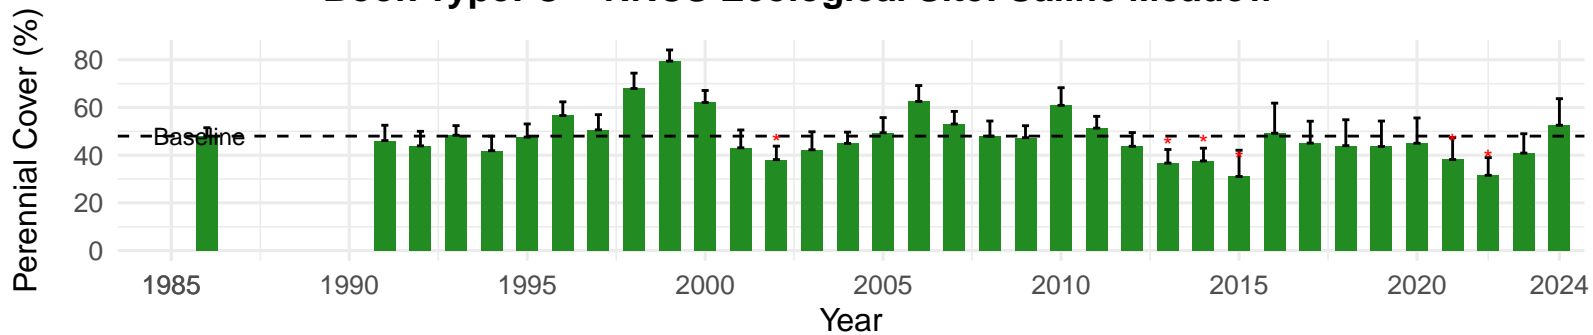

BLK099 – Wellfield – Holland Type: Alkali Meadow – Green

Book Type: C – NRCS Ecological Site: Saline Meadow