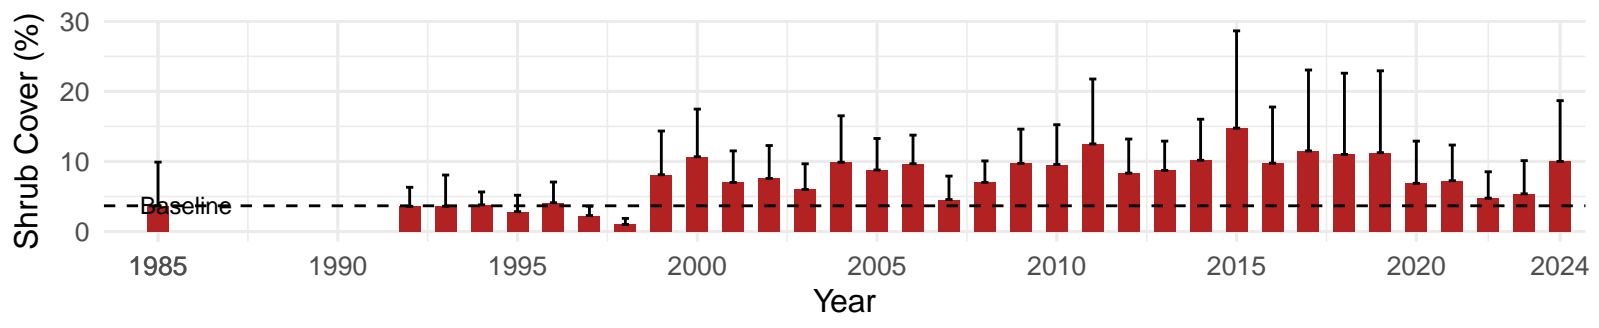

MAN060 – Control – Holland Type: Alkali Meadow – Green Book

Type: C – NRCS Ecological Site: Wet Meadow