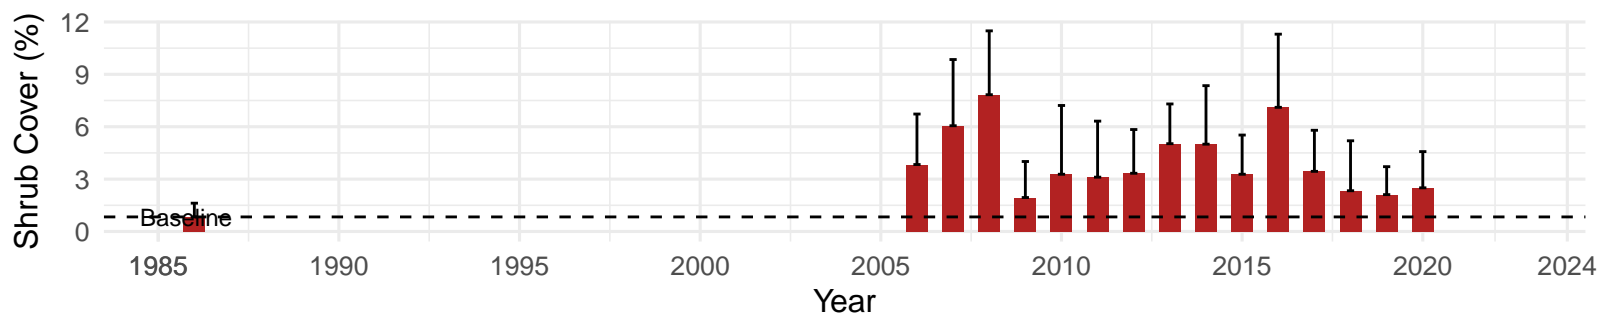

BGP019 – Control – Holland Type: Rush Sedge Meadow – Green

Book Type: E – NRCS Ecological Site: Saline Bottom