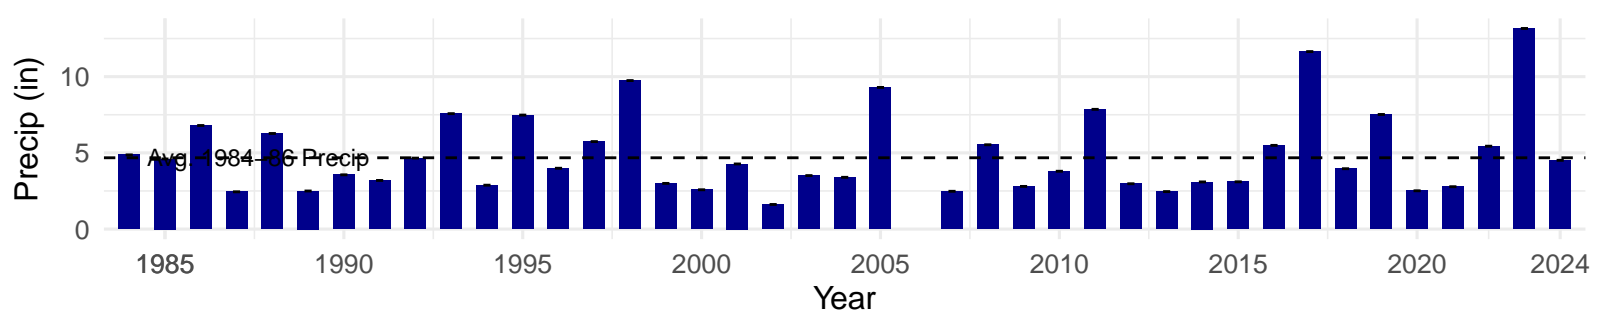

LAW052 – Wellfield – Holland Type: Alkali Meadow – Green

Book Type: C – NRCS Ecological Site: Sodic Terrace