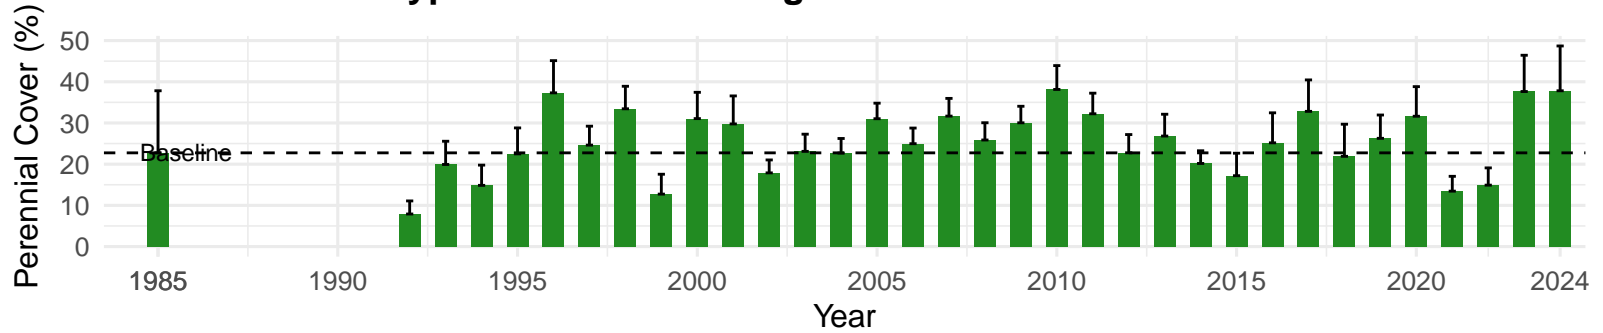

MAN006 – Wellfield – Holland Type: Alkali Meadow – Green

Book Type: C – NRCS Ecological Site: Sodic Fan 5–8" P.Z.