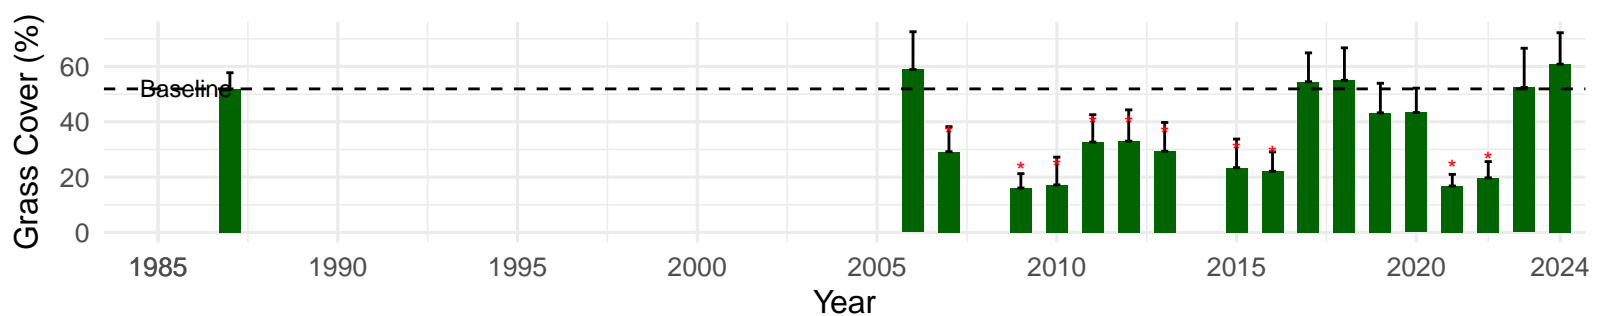

FSL120 – Wellfield – Holland Type: Alkali Meadow – Green

Book Type: C – NRCS Ecological Site: NA