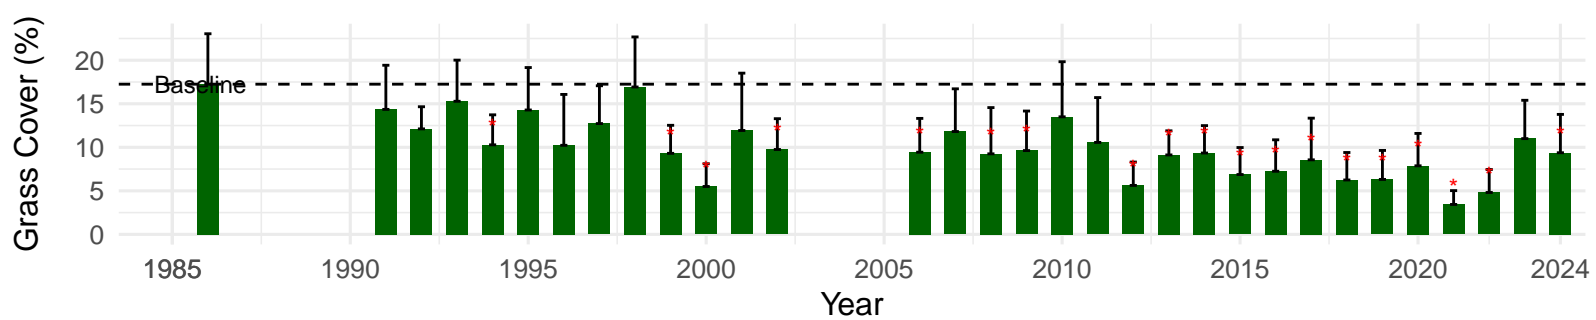

BLK142 – Wellfield – Holland Type: Alkali Meadow – Green

Book Type: C – NRCS Ecological Site: Sodic Flat