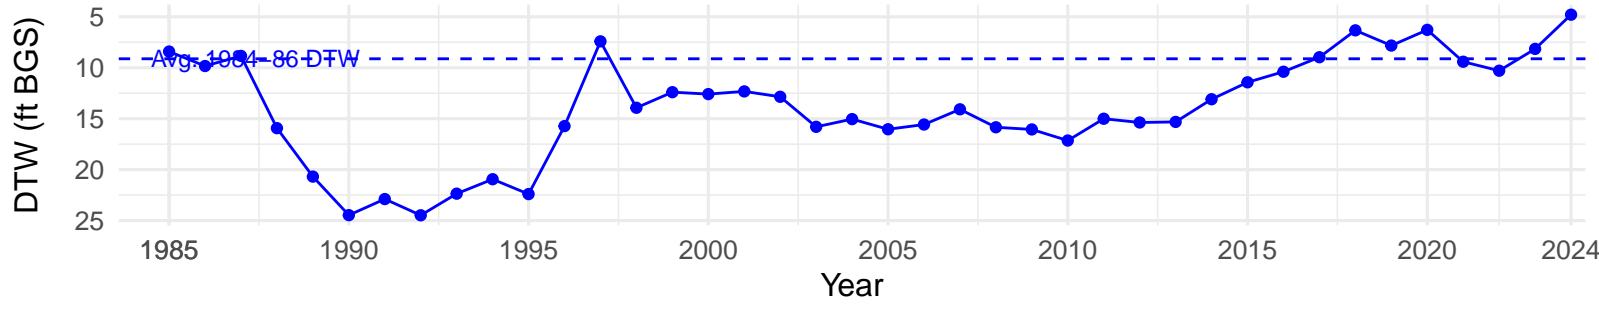

BLK077 – Wellfield – Holland Type: Desert Sink Scrub – Green Book Type: A – NRCS Ecological Site: Saline Bottom