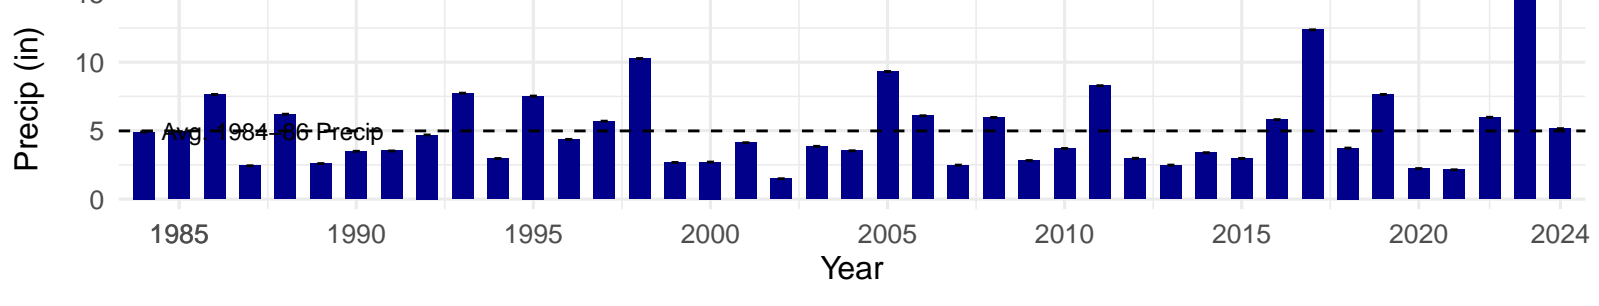

PLC070 – Control – Holland Type: Nevada Saltbush Meadow – Green Book Type: C – NRCS Ecological Site: Saline Bottom