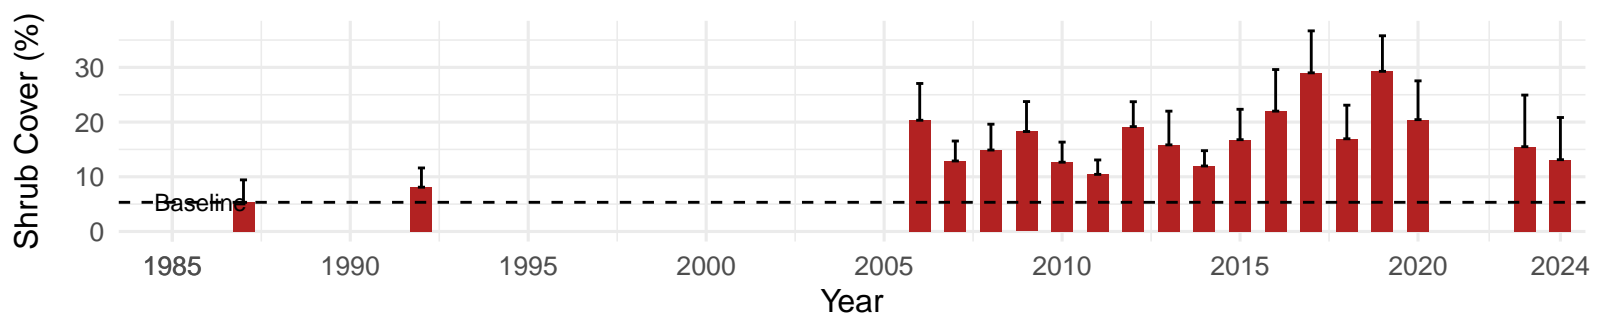

PLC028 – Control – Holland Type: Alkali Meadow – Green Book

Type: C – NRCS Ecological Site: Saline Meadow