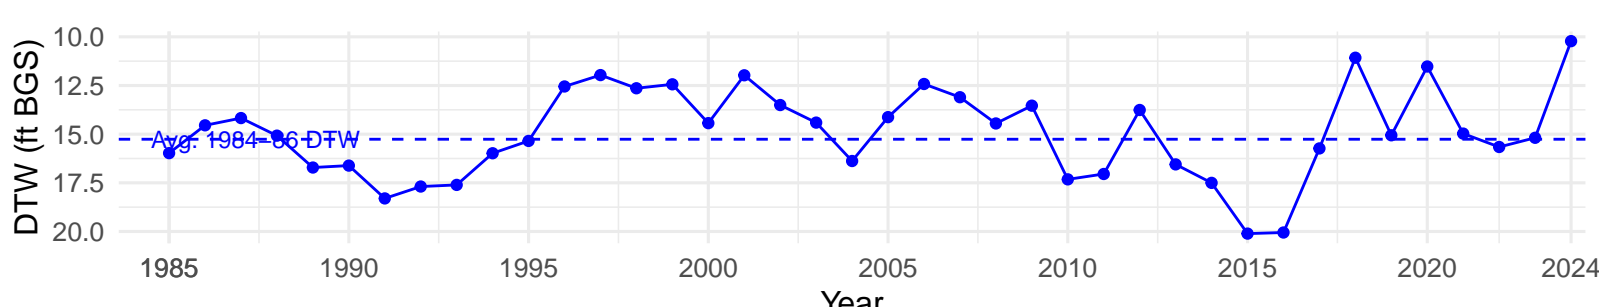

LNP045 – Wellfield – Holland Type: Nevada Saltbush Meadow – Green Book Type: C – NRCS Ecological Site: Sodict Fan 5–8" P.Z.