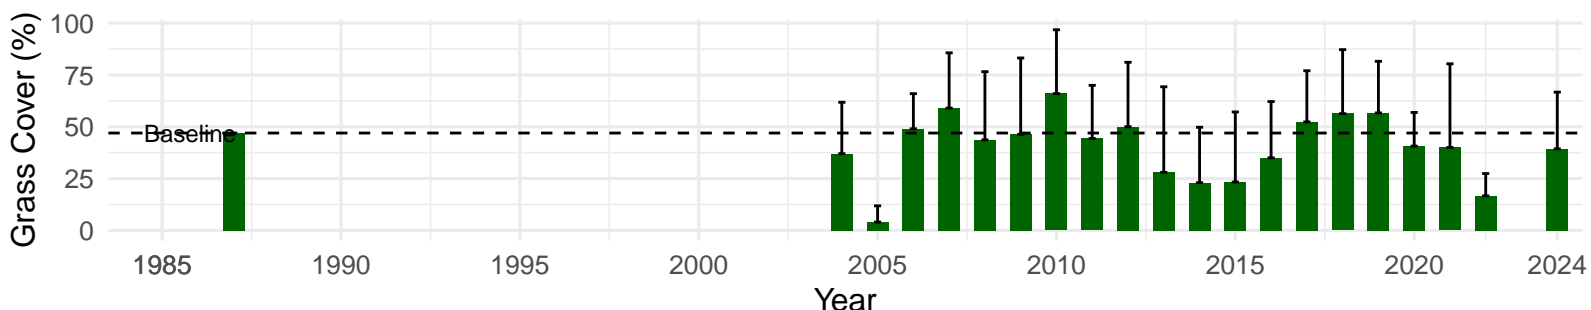

FSL125 – Control – Holland Type: Alkali Meadow – Green Book

Type: C – NRCS Ecological Site: Moist Floodplain