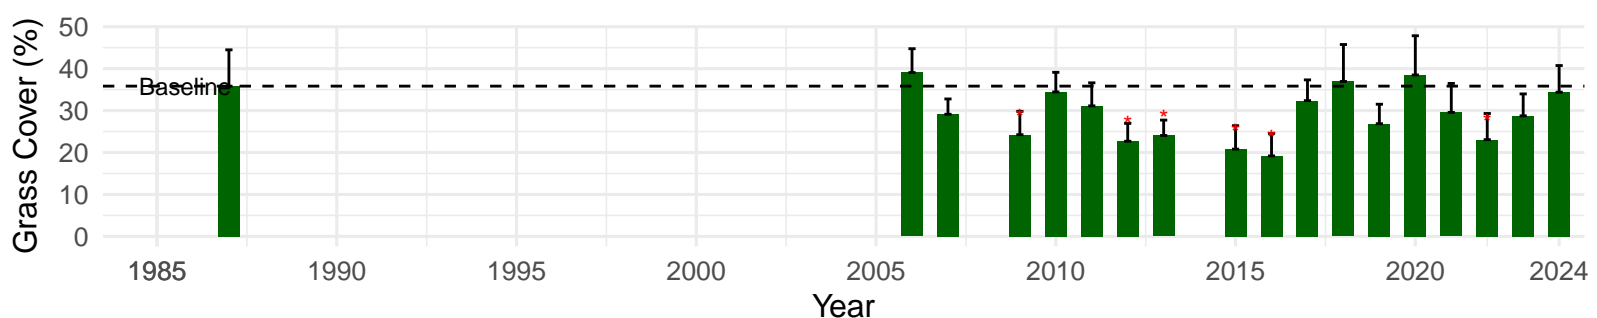

FSL064 – Wellfield – Holland Type: Alkali Meadow – Green

Book Type: C – NRCS Ecological Site: NA