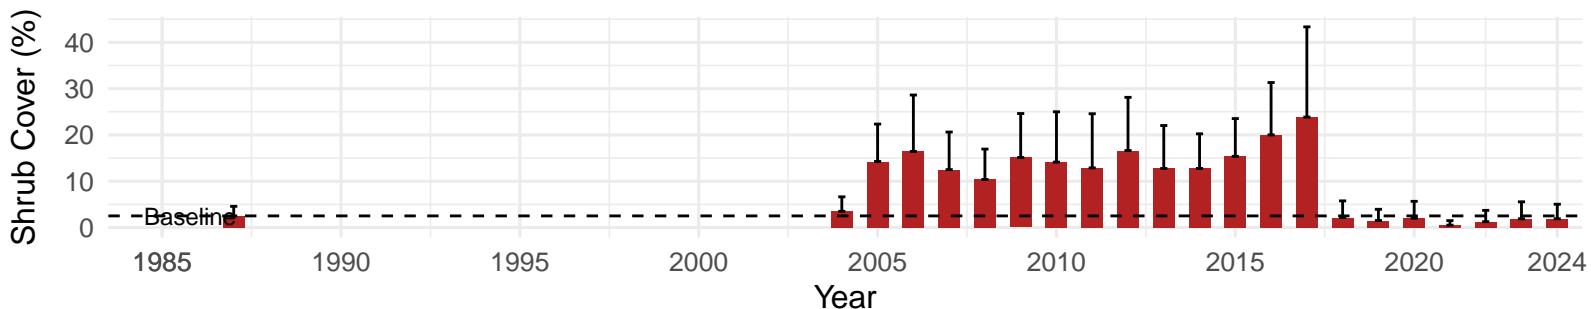

FSL128 – Control – Holland Type: Alkali Meadow – Green Book

Type: C – NRCS Ecological Site: Moist Floodplain