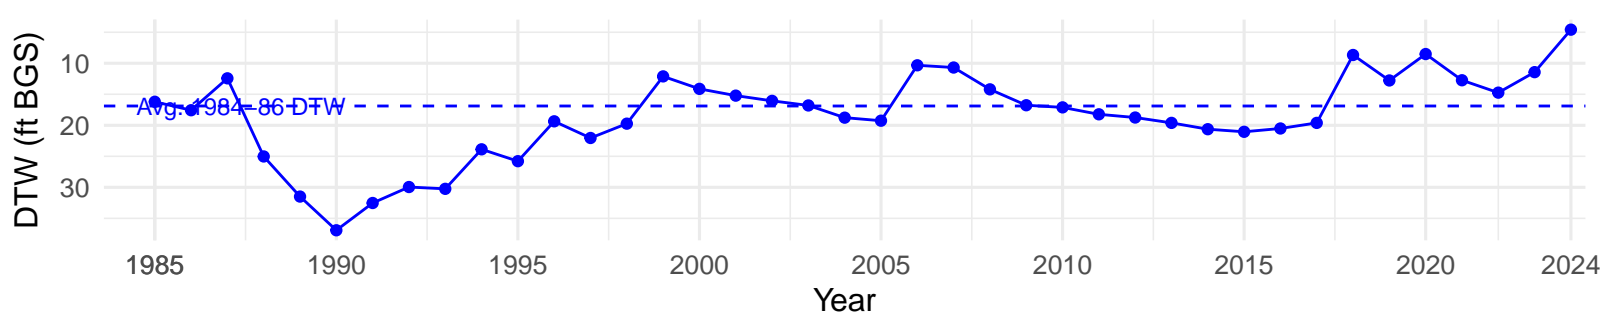

LAW085 – Wellfield – Holland Type: Alkali Meadow – Green

Book Type: C – NRCS Ecological Site: Saline Bottom