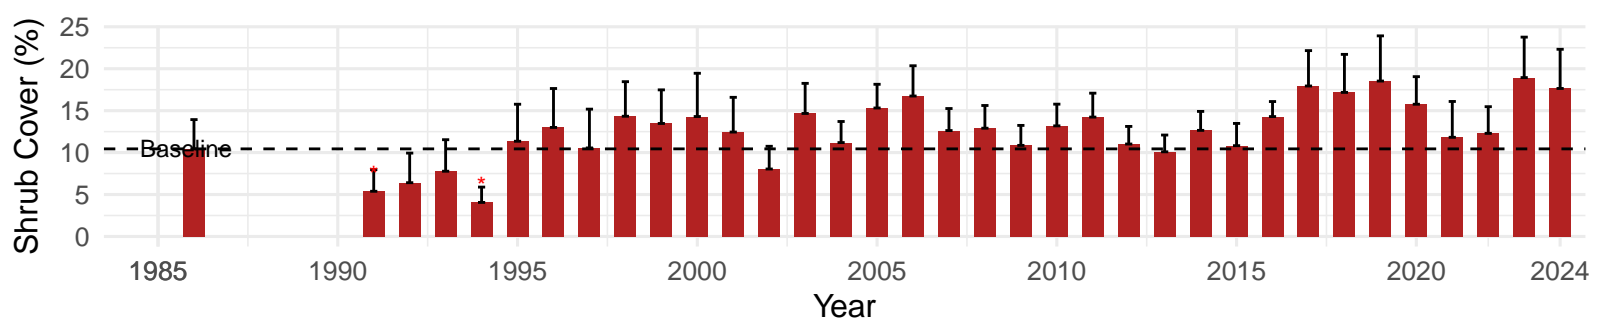

BLK094 – Wellfield – Holland Type: Alkali Meadow – Green

Book Type: C – NRCS Ecological Site: Saline Bottom