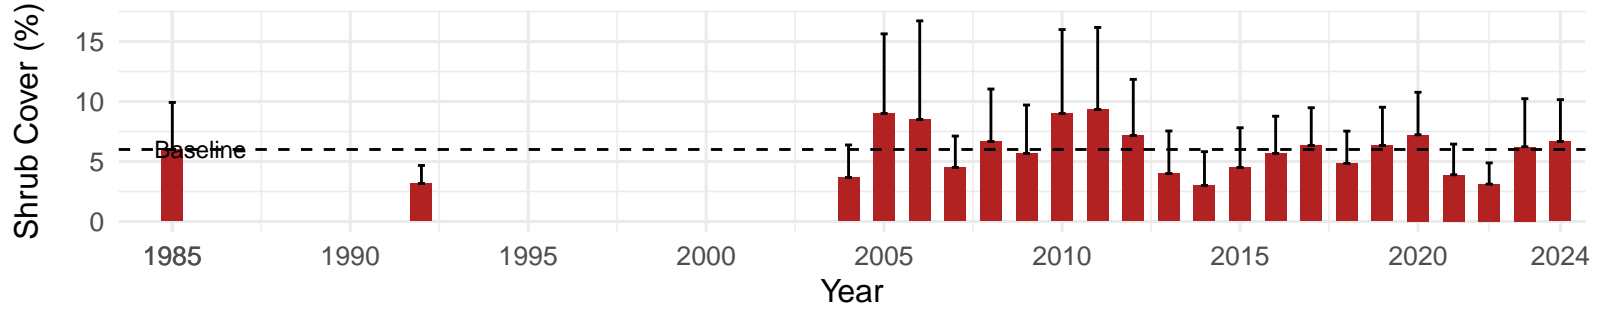

MAN034 – Wellfield – Holland Type: Desert Sink Scrub – Green Book Type: A – NRCS Ecological Site: Saline Bottom