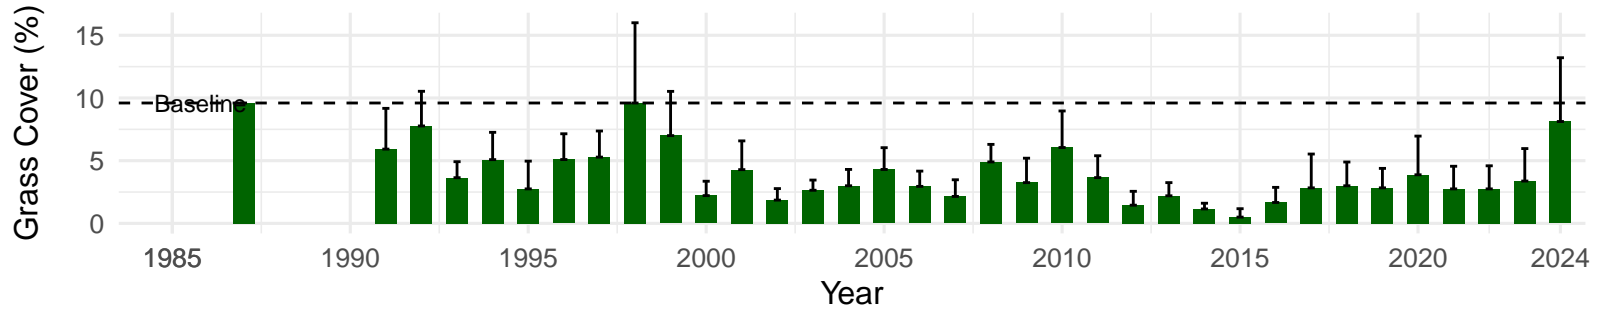

PLC106 – Control – Holland Type: Rabbitbrush Meadow – Green

Book Type: C – NRCS Ecological Site: Saline Bottom