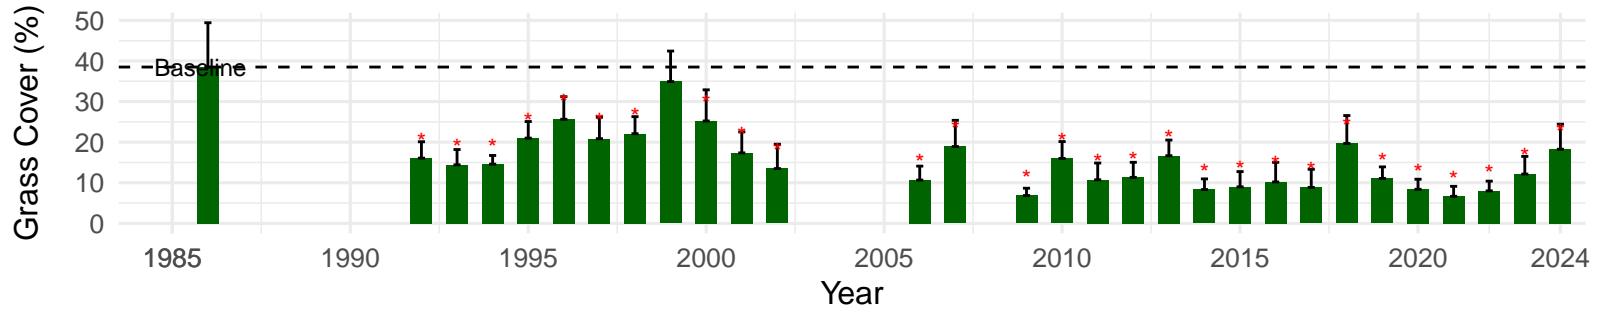

BGP047 – Control – Holland Type: Alkali Meadow – Green Book

Type: C – NRCS Ecological Site: Saline Bottom