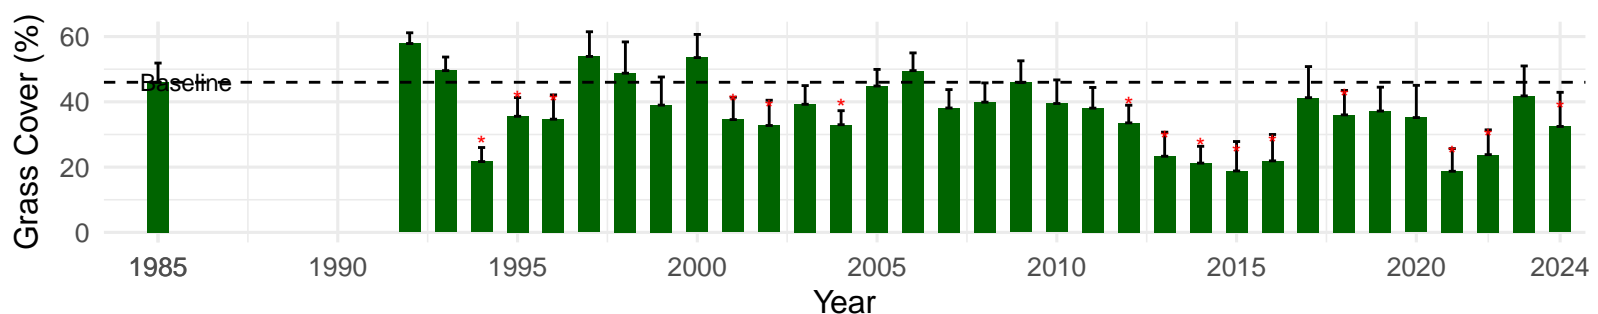

IND035 – Wellfield – Holland Type: Alkali Meadow – Green

Book Type: C – NRCS Ecological Site: Saline Meadow