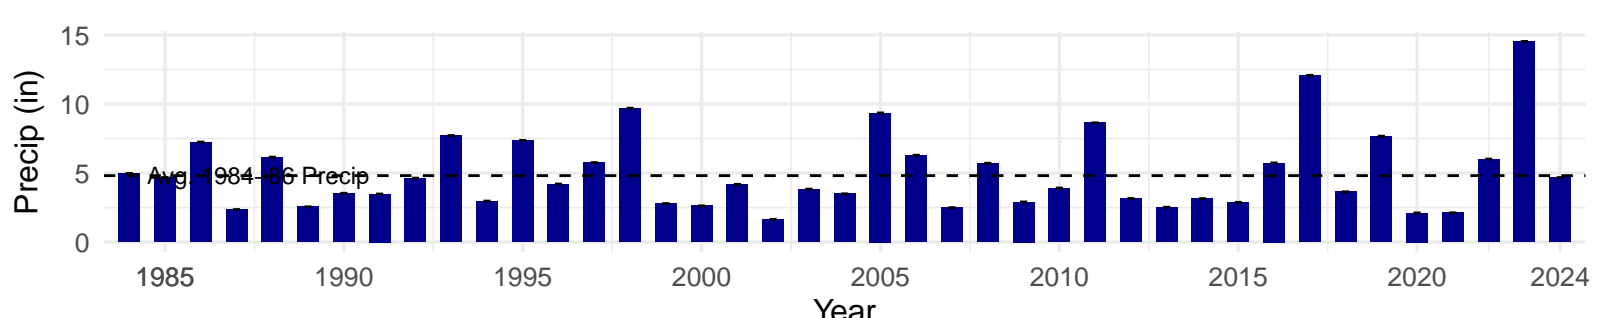

FSL124 – Wellfield – Holland Type: Alkali Meadow – Green

Book Type: C – NRCS Ecological Site: Moist Floodplain