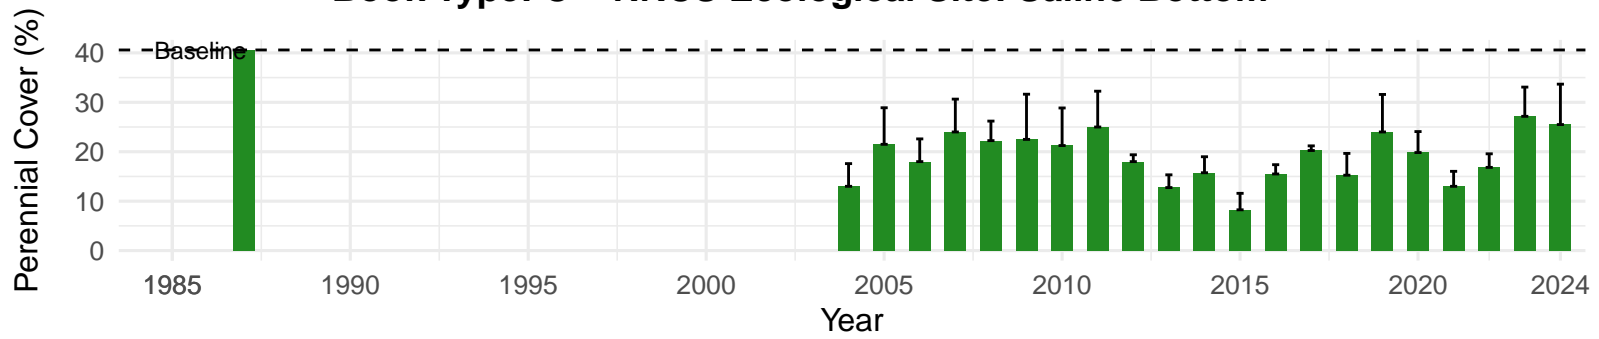

PLC107 – Control – Holland Type: Rabbitbrush Meadow – Green

Book Type: C – NRCS Ecological Site: Saline Bottom