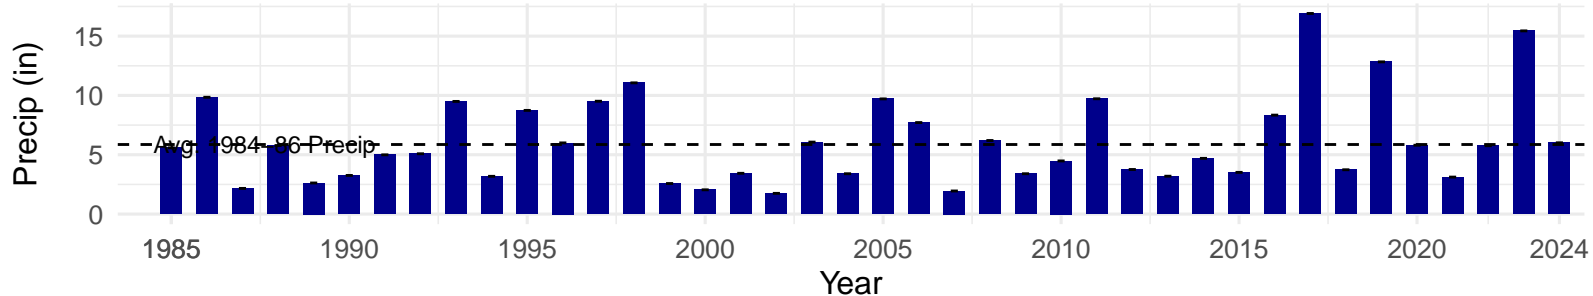

IND011 – Wellfield – Holland Type: Alkali Meadow – Green

Book Type: C – NRCS Ecological Site: Saline Meadow