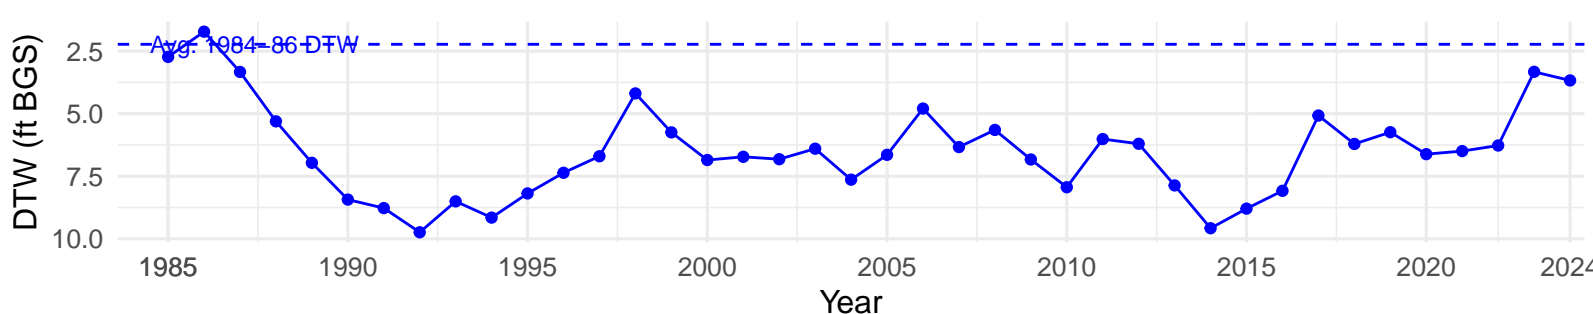

BLK099 – Wellfield – Holland Type: Alkali Meadow – Green

Book Type: C – NRCS Ecological Site: Saline Meadow