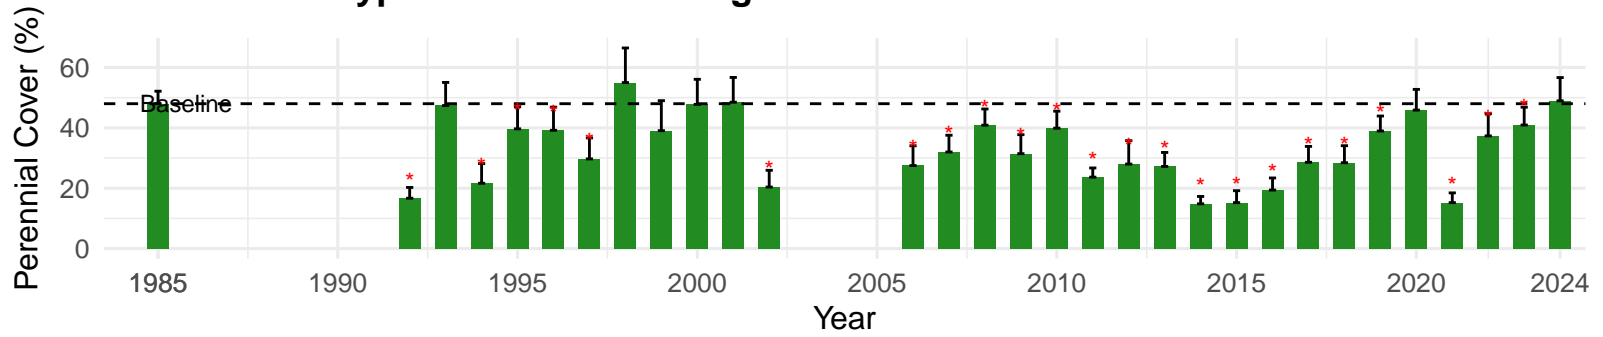

LNP050 – Control – Holland Type: Alkali Meadow – Green Book

Type: C – NRCS Ecological Site: Sodic Fan 5–8" P.Z.