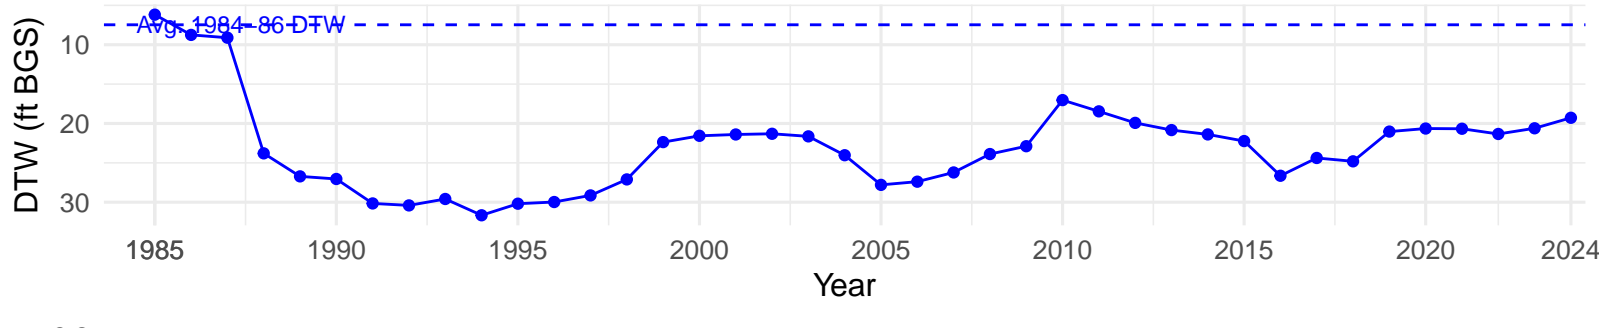

IND231 – Wellfield – Holland Type: Nevada Saltbush Scrub – Green Book Type: A – NRCS Ecological Site: Wetland