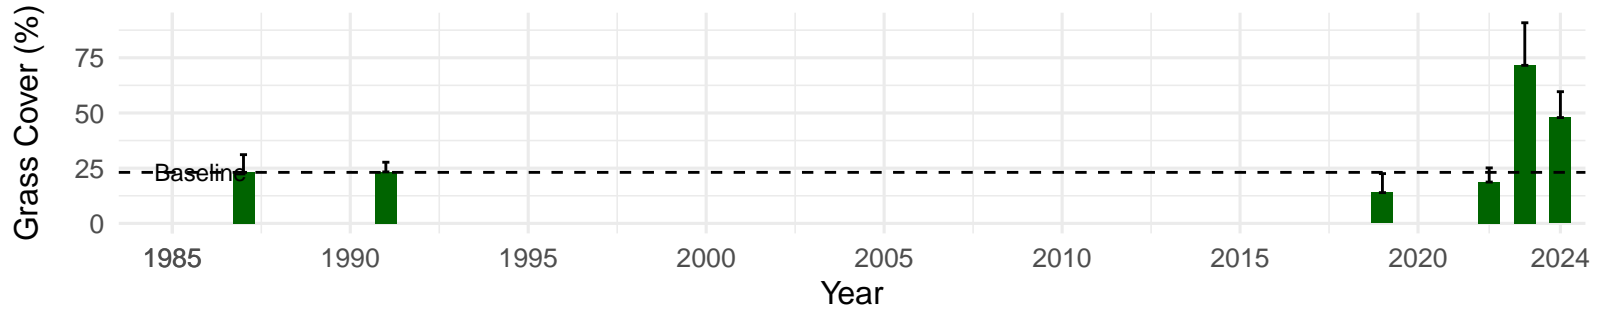

PLC220 – Control – Holland Type: Alkali Meadow – Green Book

Type: C – NRCS Ecological Site: NA