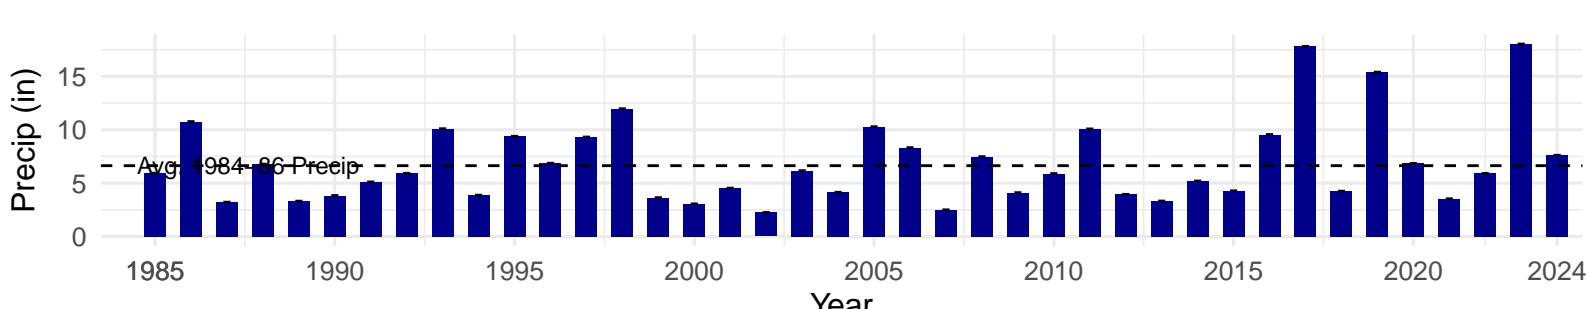

**MAN037 – Wellfield – Holland Type: Nevada Saltbush Scrub –
Green Book Type: B – NRCS Ecological Site: Sodic Fan 5–8"**
P.Z.