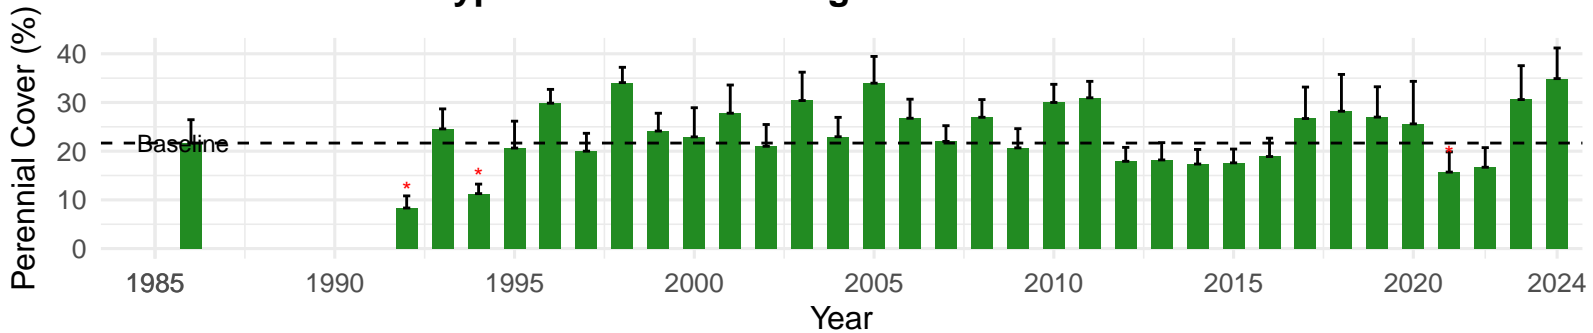

BLK039 – Wellfield – Holland Type: Alkali Meadow – Green

Book Type: C – NRCS Ecological Site: Saline Bottom