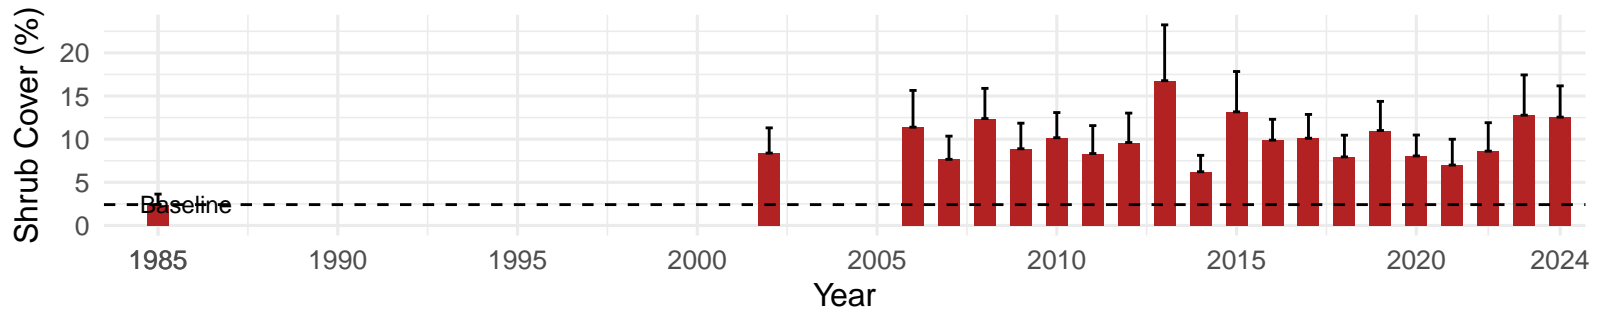

LNP095 – Control – Holland Type: Alkali Meadow – Green Book

Type: C – NRCS Ecological Site: NA