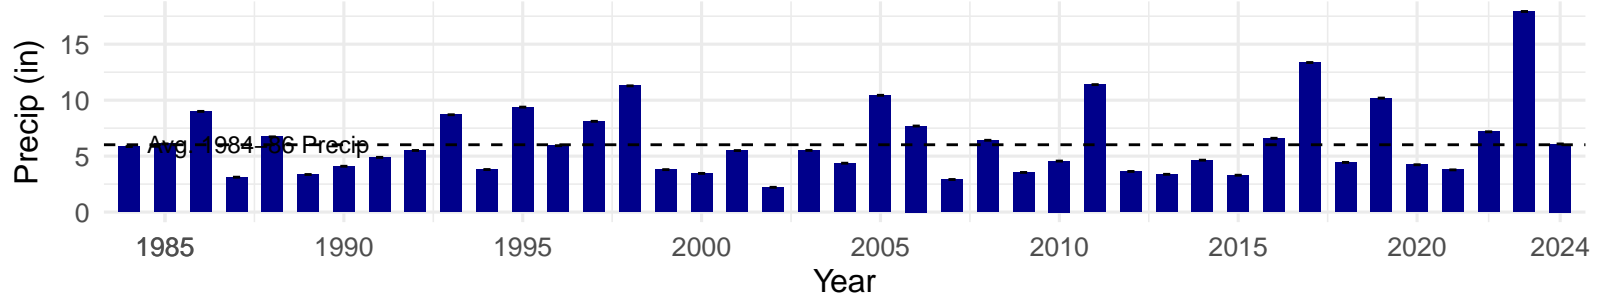

FSP015 – Wellfield – Holland Type: Alkali Meadow – Green

Book Type: C – NRCS Ecological Site: Saline Bottom