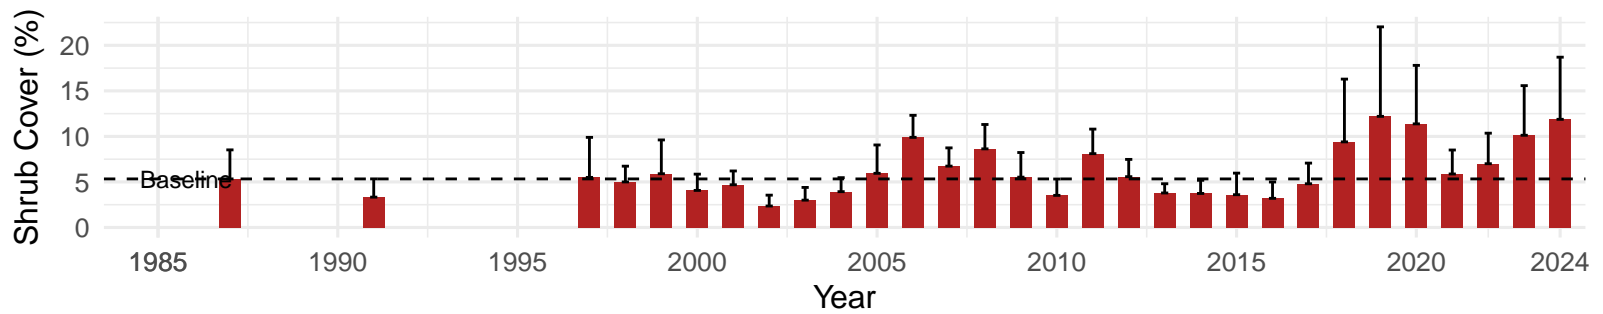

LAW052 – Wellfield – Holland Type: Alkali Meadow – Green

Book Type: C – NRCS Ecological Site: Sodic Terrace