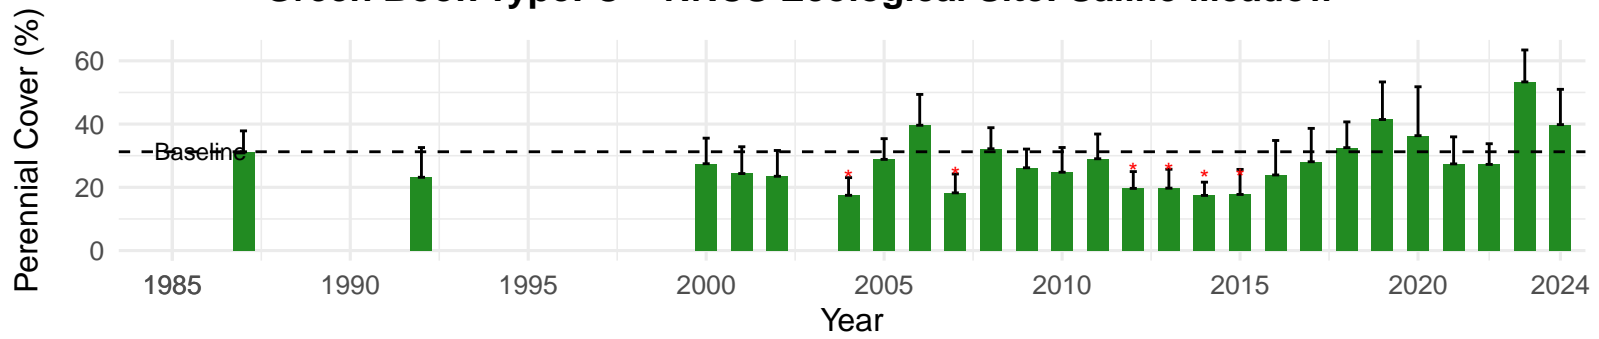

BIS085 – Wellfield – Holland Type: Rabbitbrush Meadow – Green Book Type: C – NRCS Ecological Site: Saline Meadow