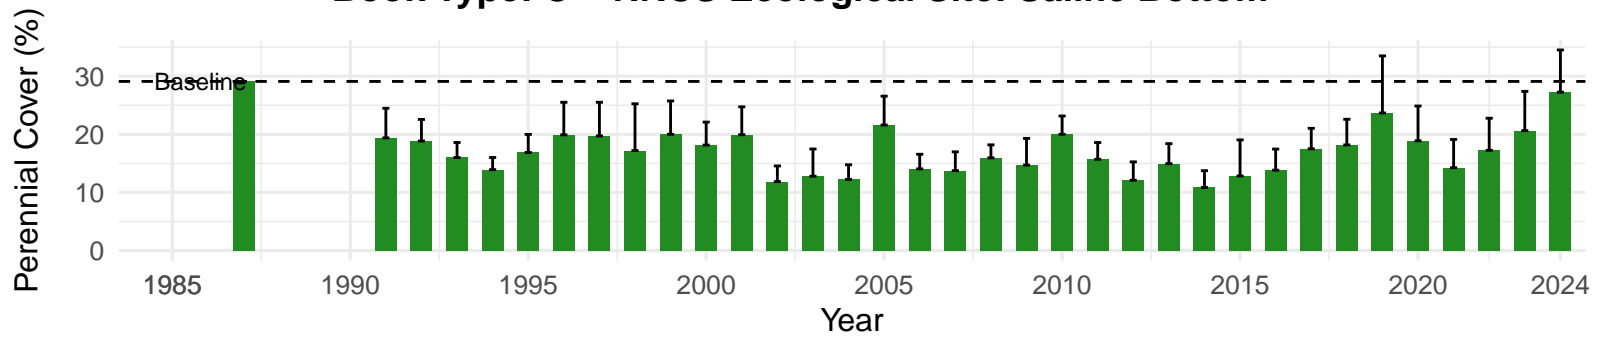

PLC106 – Control – Holland Type: Rabbitbrush Meadow – Green

Book Type: C – NRCS Ecological Site: Saline Bottom