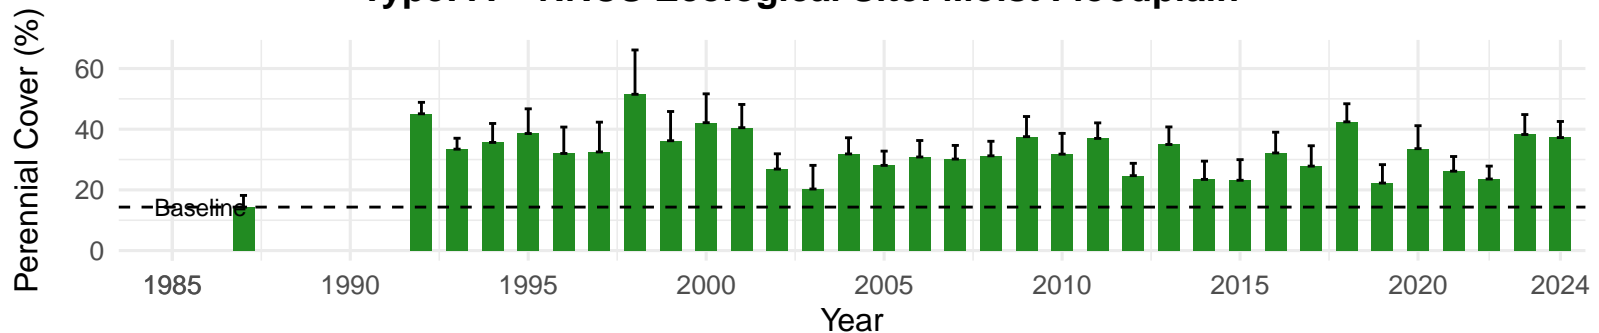

FSL187 – Control – Holland Type: Alkali Meadow – Green Book

Type: A – NRCS Ecological Site: Moist Floodplain