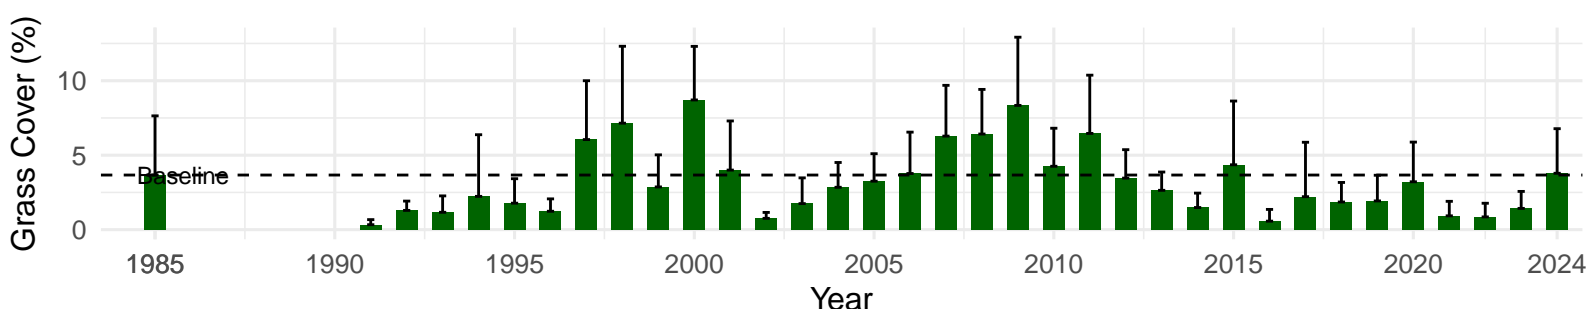

**MAN037 – Wellfield – Holland Type: Nevada Saltbush Scrub –
Green Book Type: B – NRCS Ecological Site: Sodic Fan 5–8"**
P.Z.