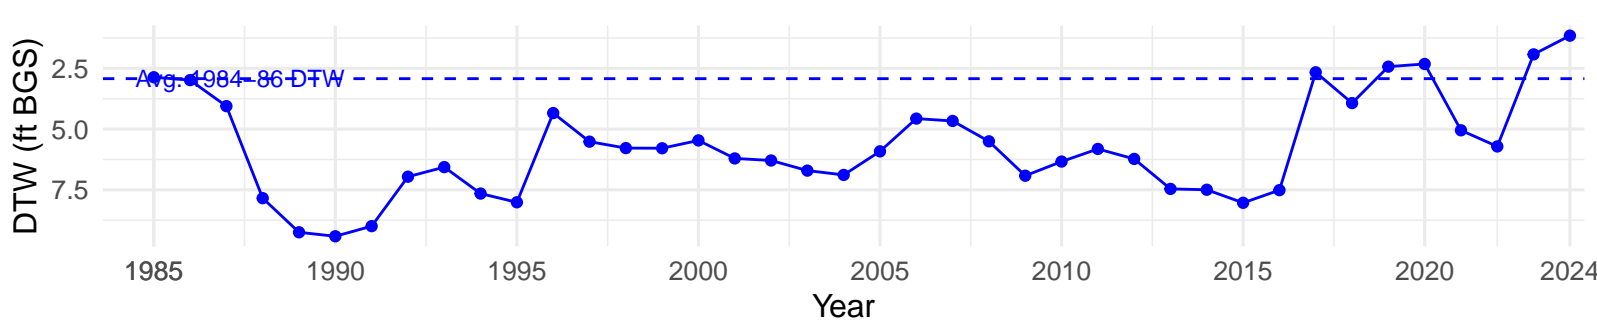

FSL064 – Wellfield – Holland Type: Alkali Meadow – Green

Book Type: C – NRCS Ecological Site: NA