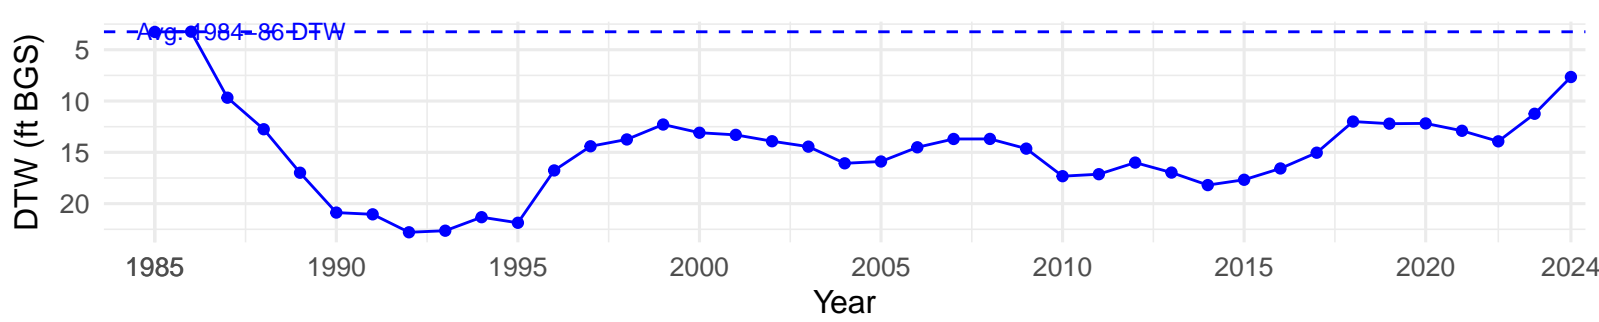

BLK094 – Wellfield – Holland Type: Alkali Meadow – Green

Book Type: C – NRCS Ecological Site: Saline Bottom