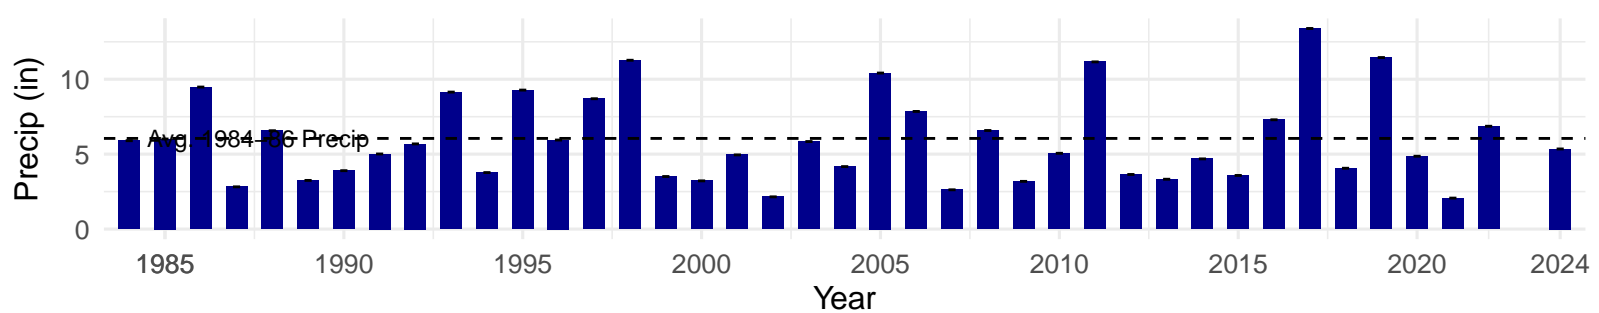

BLK008 – Wellfield – Holland Type: Alkali Meadow – Green

Book Type: C – NRCS Ecological Site: NA