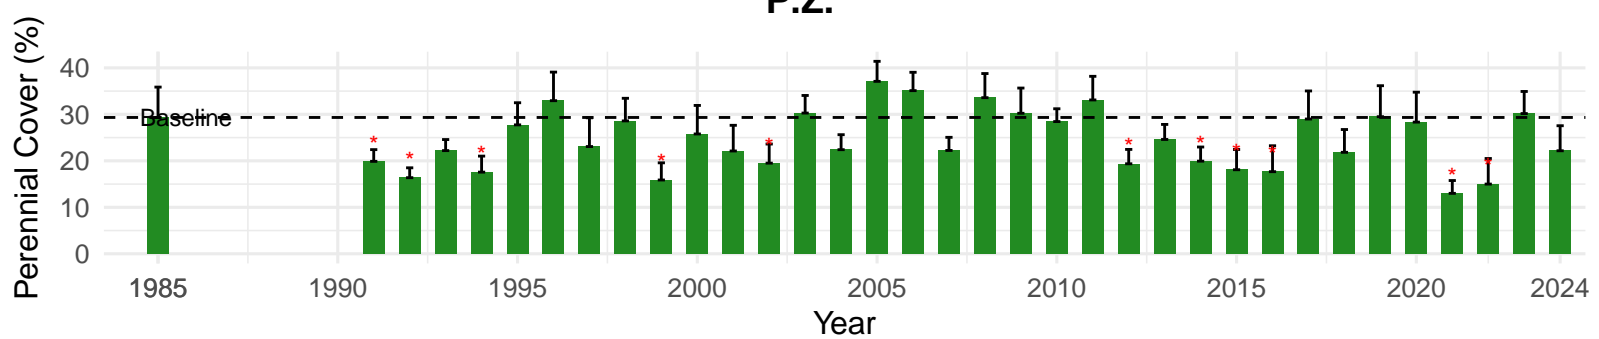

IND096 – Control – Holland Type: Nevada Saltbush Scrub – Green Book Type: B – NRCS Ecological Site: Sodic Fan 5–8" P.Z.