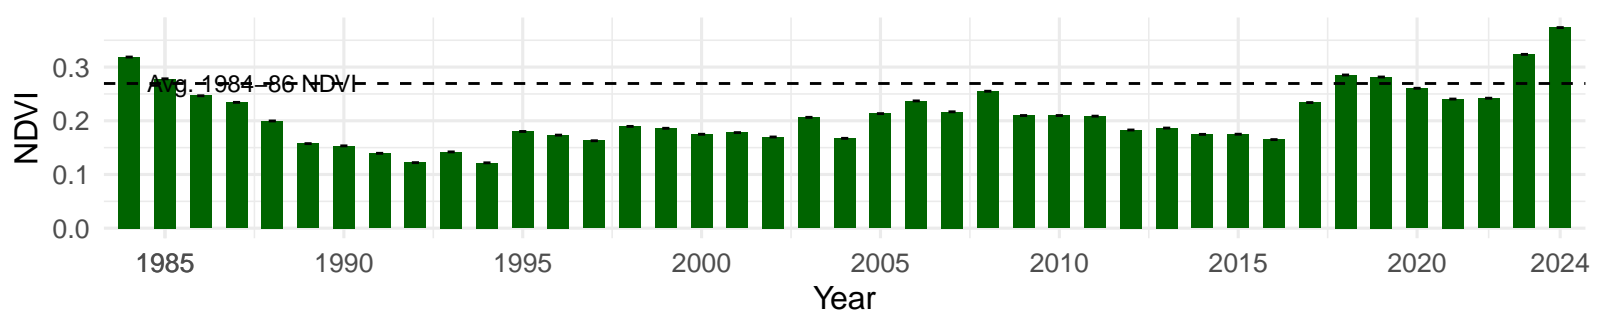

LAW105 – Wellfield – Holland Type: Alkali Meadow – Green

Book Type: C – NRCS Ecological Site: Wetland