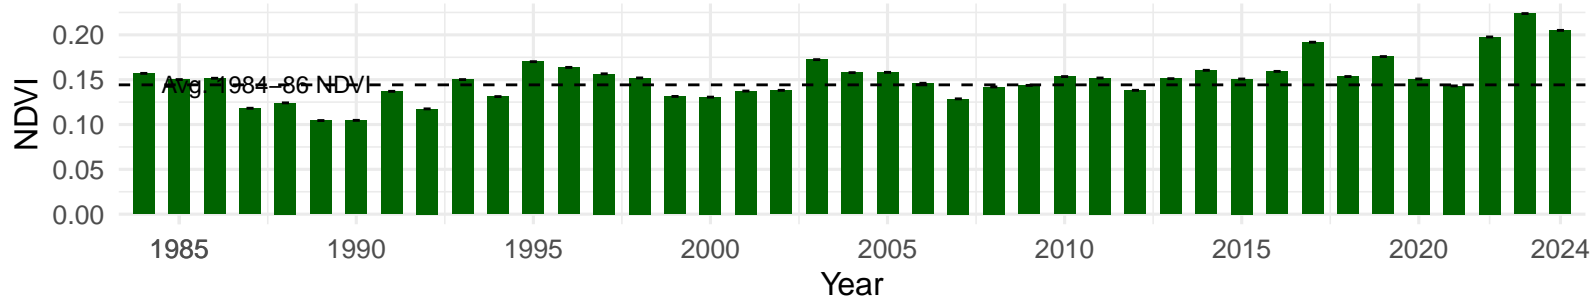

BLK142 – Wellfield – Holland Type: Alkali Meadow – Green

Book Type: C – NRCS Ecological Site: Sodic Flat