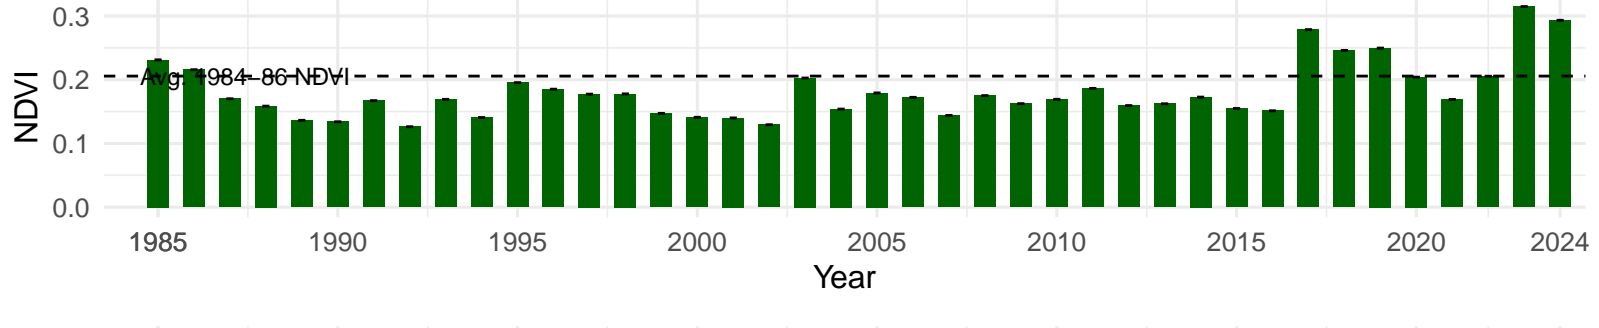

IND064 – Control – Holland Type: Alkali Meadow – Green Book

Type: C – NRCS Ecological Site: Sodic Fan 5–8" P.Z.