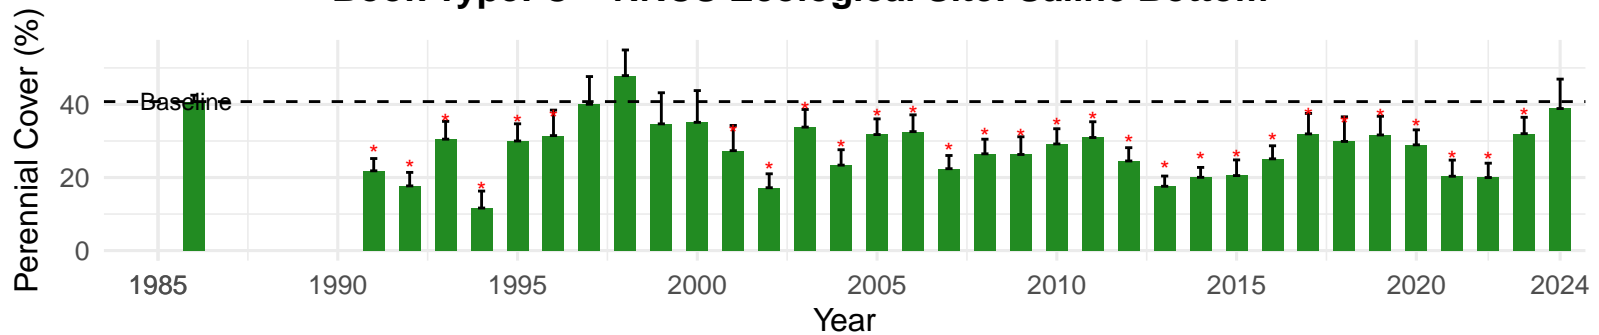

BLK094 – Wellfield – Holland Type: Alkali Meadow – Green

Book Type: C – NRCS Ecological Site: Saline Bottom