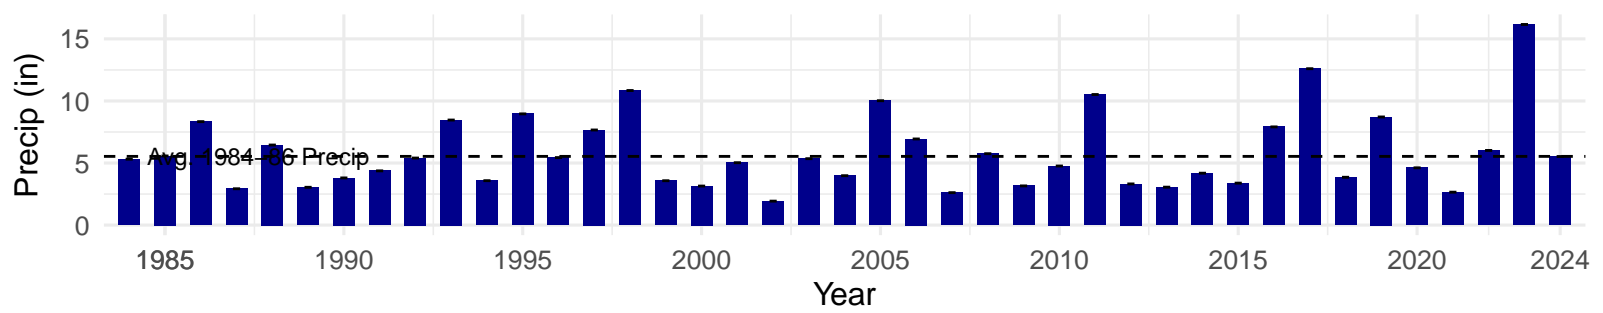

TIN064 – Wellfield – Holland Type: Alkali Meadow – Green

Book Type: C – NRCS Ecological Site: Saline Meadow