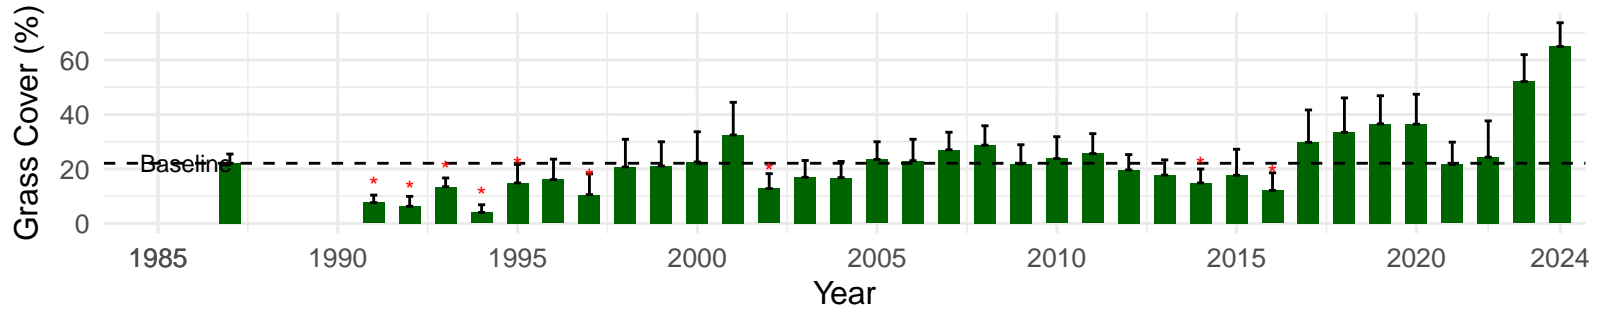

LAW120 – Wellfield – Holland Type: Alkali Meadow – Green

Book Type: C – NRCS Ecological Site: Saline Bottom