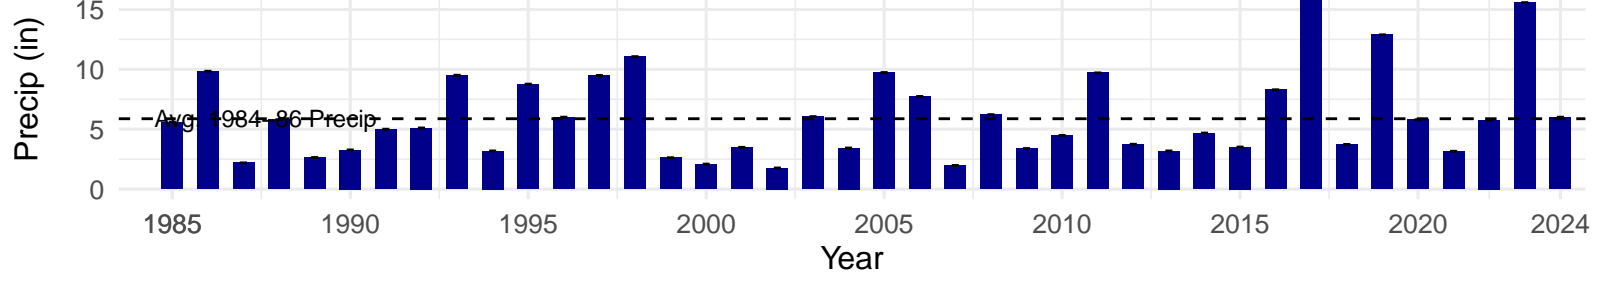

IND021 – Wellfield – Holland Type: Rabbitbrush Meadow – Green Book Type: C – NRCS Ecological Site: Saline Meadow