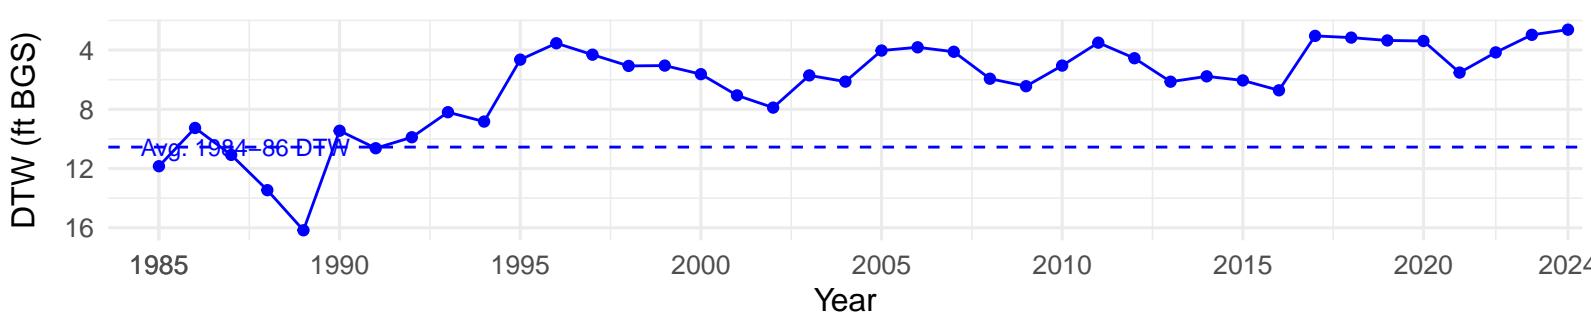

FSL125 – Control – Holland Type: Alkali Meadow – Green Book

Type: C – NRCS Ecological Site: Moist Floodplain