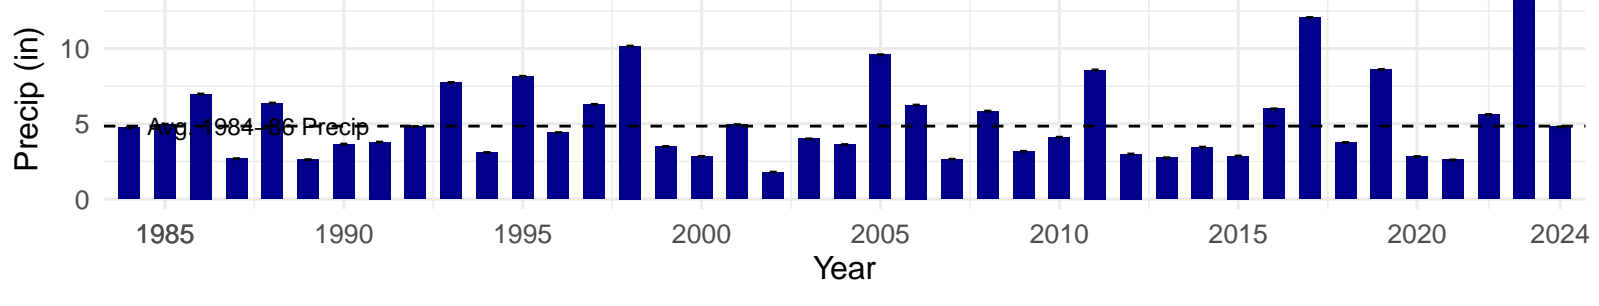

BGP088 – Wellfield – Holland Type: Nevada Saltbush Scrub – Green Book Type: B – NRCS Ecological Site: Saline Meadow