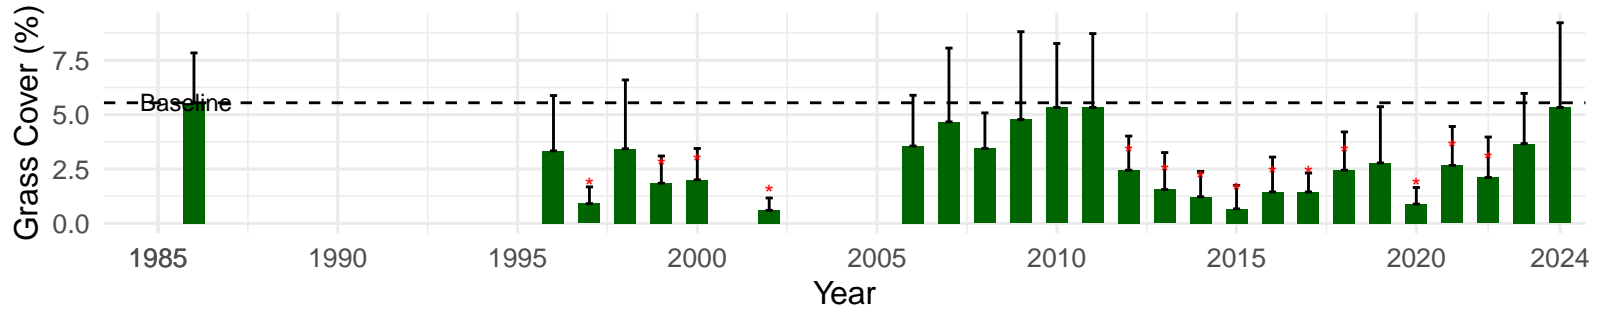

BGP088 – Wellfield – Holland Type: Nevada Saltbush Scrub – Green Book Type: B – NRCS Ecological Site: Saline Meadow