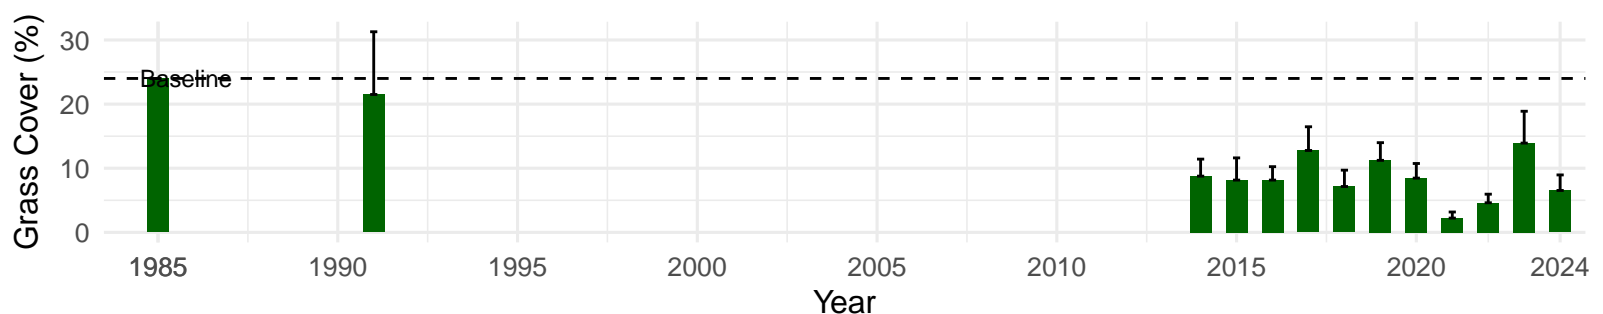

IND087 – Control – Holland Type: Alkali Meadow – Green Book

Type: C – NRCS Ecological Site: Saline Meadow