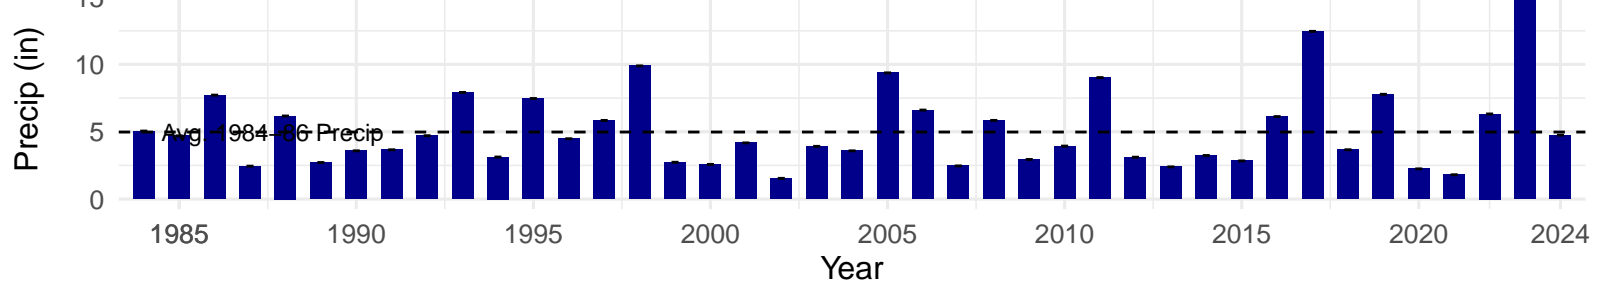

BIS085 – Wellfield – Holland Type: Rabbitbrush Meadow – Green Book Type: C – NRCS Ecological Site: Saline Meadow