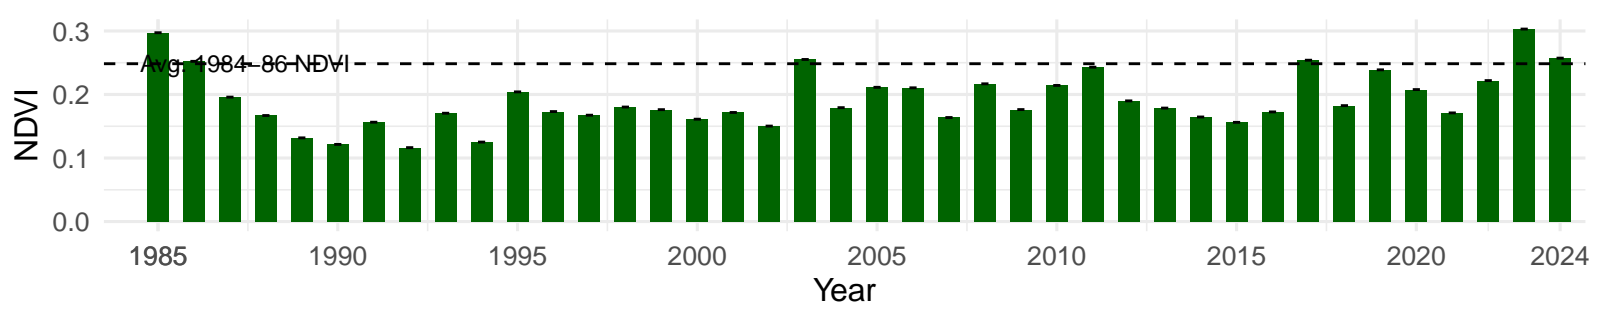

**IND139 – Wellfield – Holland Type: Nevada Saltbush Meadow –
Green Book Type: C – NRCS Ecological Site: Sodict Fan 5–8"
P.Z.**