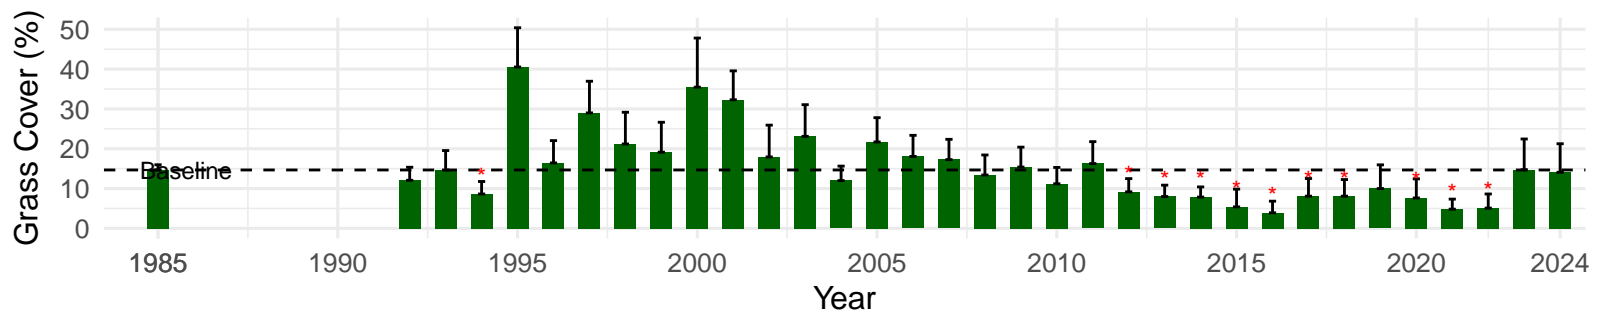

LNP018 – Control – Holland Type: Alkali Meadow – Green Book

Type: C – NRCS Ecological Site: Sandy Terrace 5–8" P.Z.