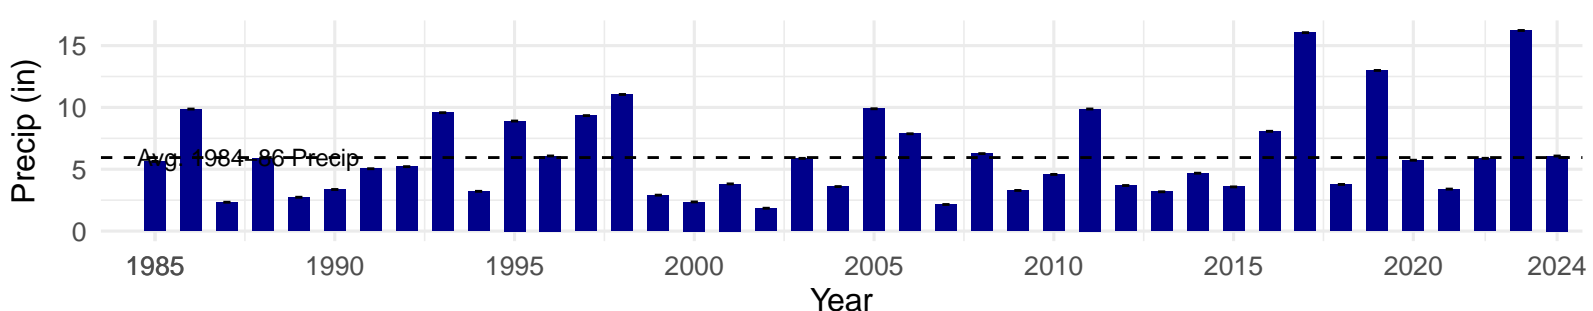

IND019 – Wellfield – Holland Type: Alkali Meadow – Green

Book Type: C – NRCS Ecological Site: Saline Meadow