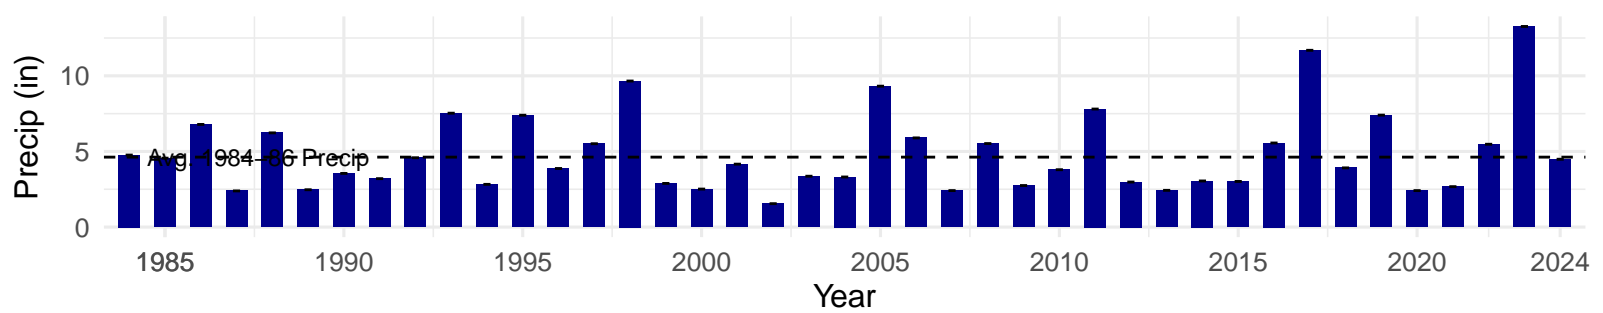

LAW078 – Wellfield – Holland Type: Alkali Meadow – Green

Book Type: C – NRCS Ecological Site: Saline Bottom