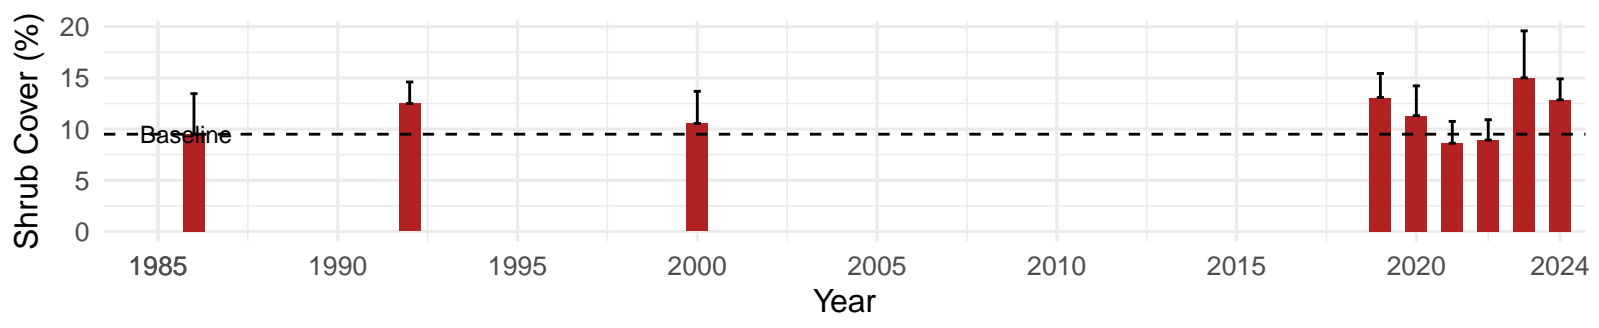

BLK006 – Wellfield – Holland Type: Desert Sink Scrub – Green Book Type: A – NRCS Ecological Site: NA