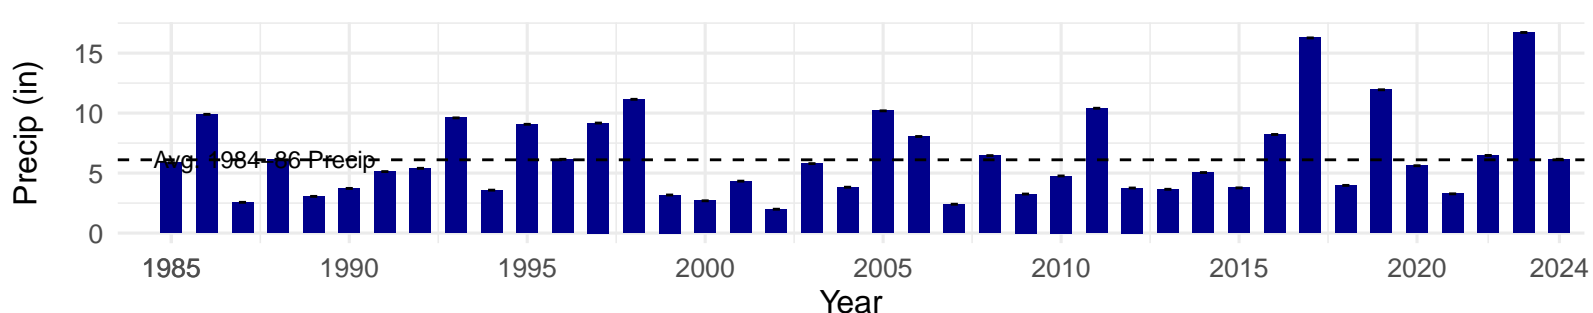

BLK099 – Wellfield – Holland Type: Alkali Meadow – Green

Book Type: C – NRCS Ecological Site: Saline Meadow