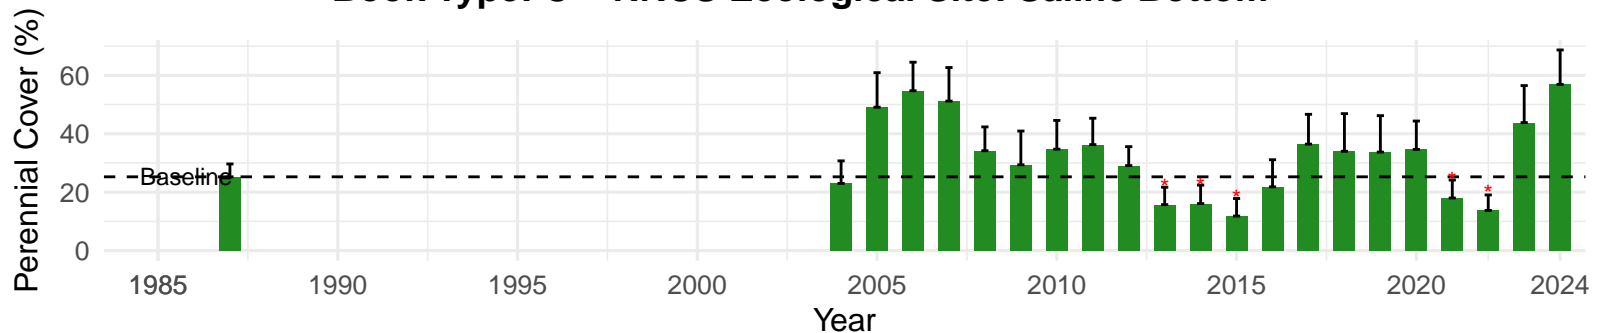

FSL130 – Wellfield – Holland Type: Alkali Meadow – Green

Book Type: C – NRCS Ecological Site: Saline Bottom