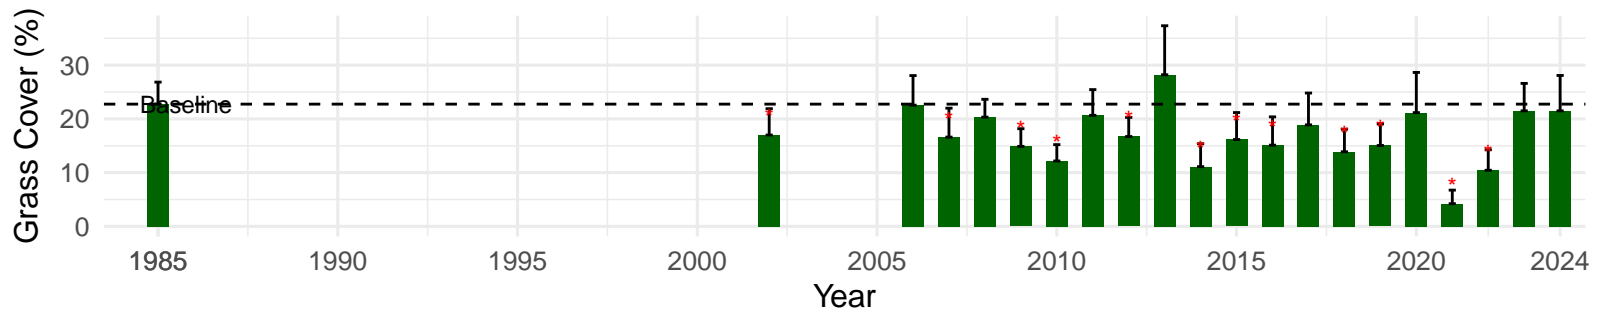

LNP095 – Control – Holland Type: Alkali Meadow – Green Book

Type: C – NRCS Ecological Site: NA