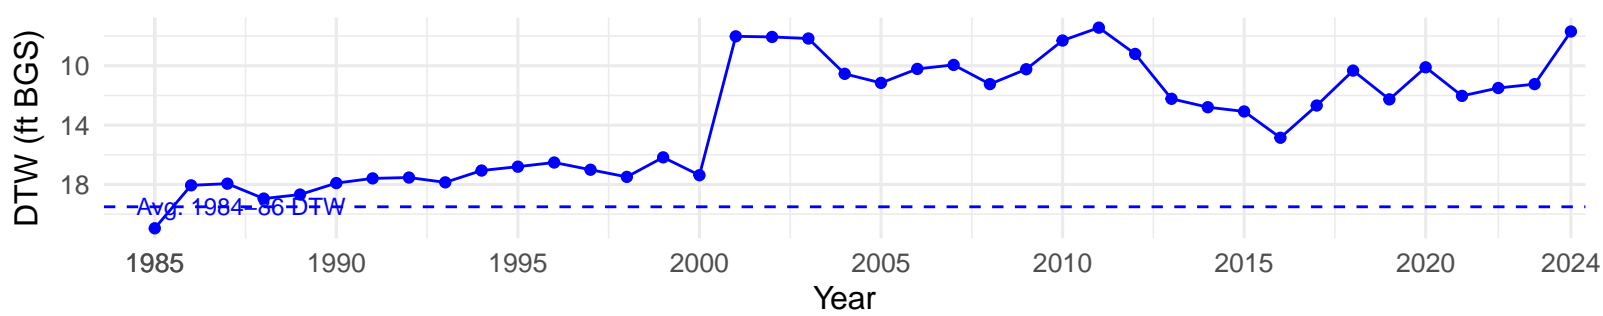

LNP018 – Control – Holland Type: Alkali Meadow – Green Book

Type: C – NRCS Ecological Site: Sandy Terrace 5–8" P.Z.