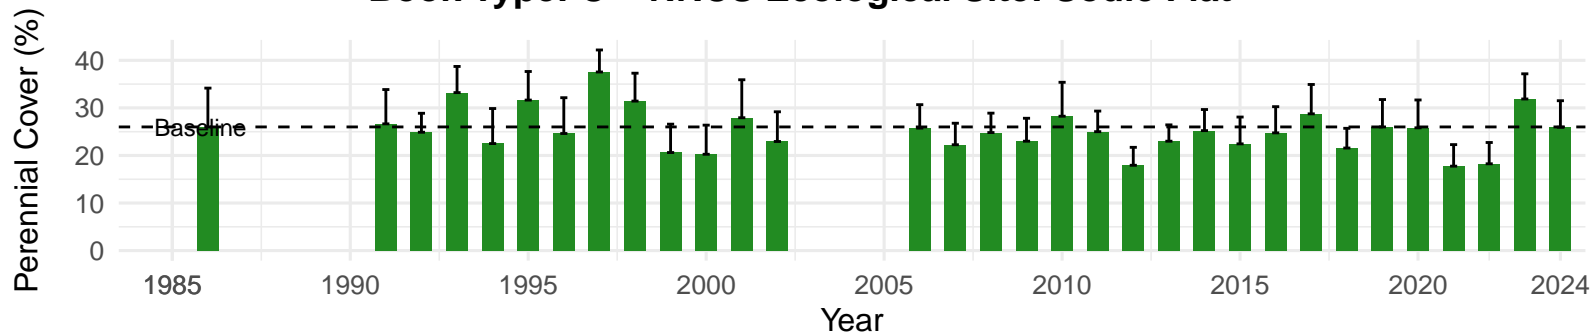

BLK142 – Wellfield – Holland Type: Alkali Meadow – Green

Book Type: C – NRCS Ecological Site: Sodic Flat