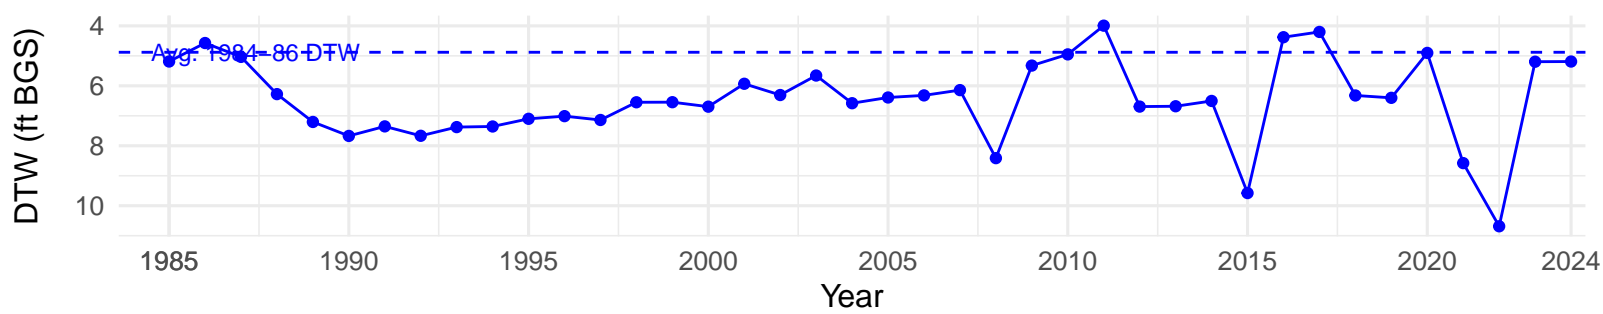

BLK115 – Control – Holland Type: Alkali Meadow – Green Book

Type: A – NRCS Ecological Site: Saline Bottom