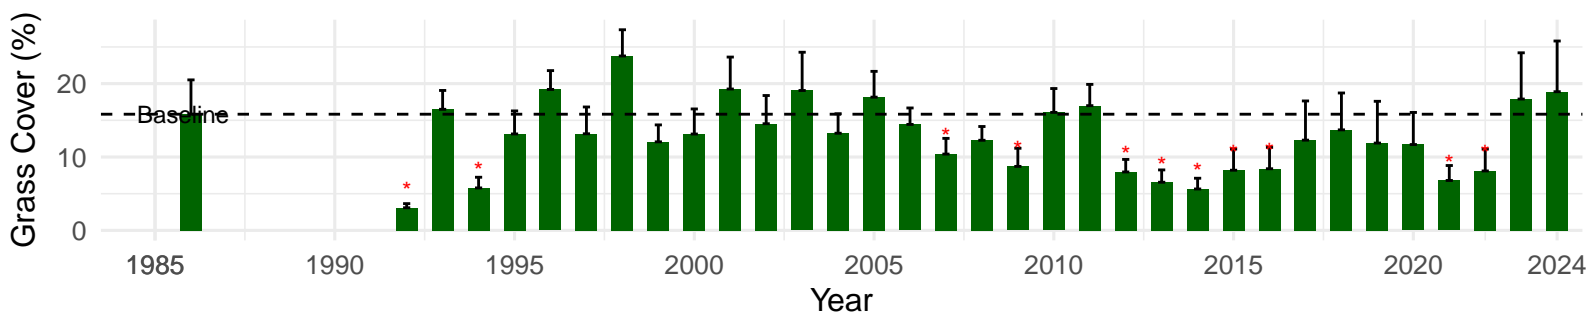

BLK039 – Wellfield – Holland Type: Alkali Meadow – Green

Book Type: C – NRCS Ecological Site: Saline Bottom