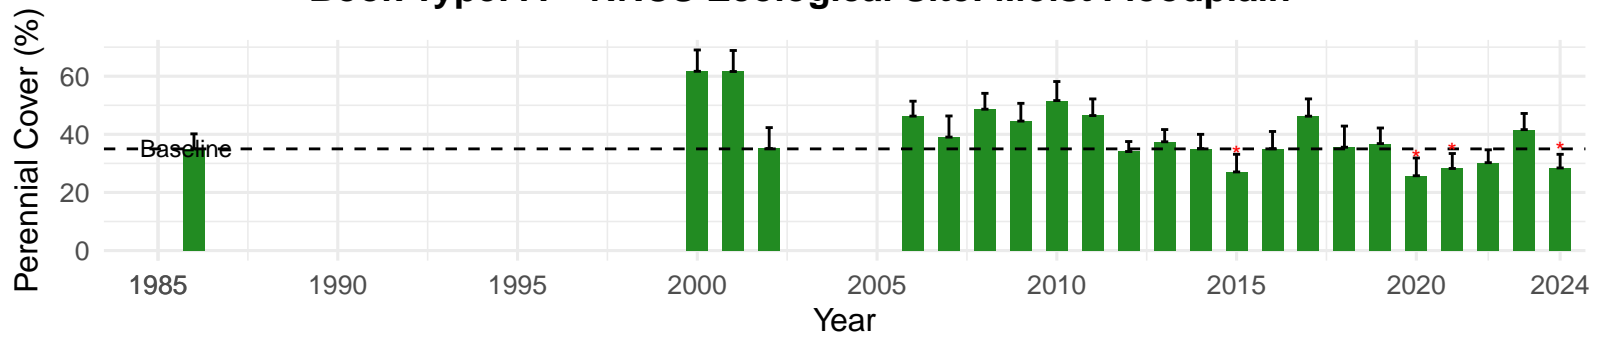

TIN053 – Wellfield – Holland Type: Alkali Meadow – Green

Book Type: A – NRCS Ecological Site: Moist Floodplain