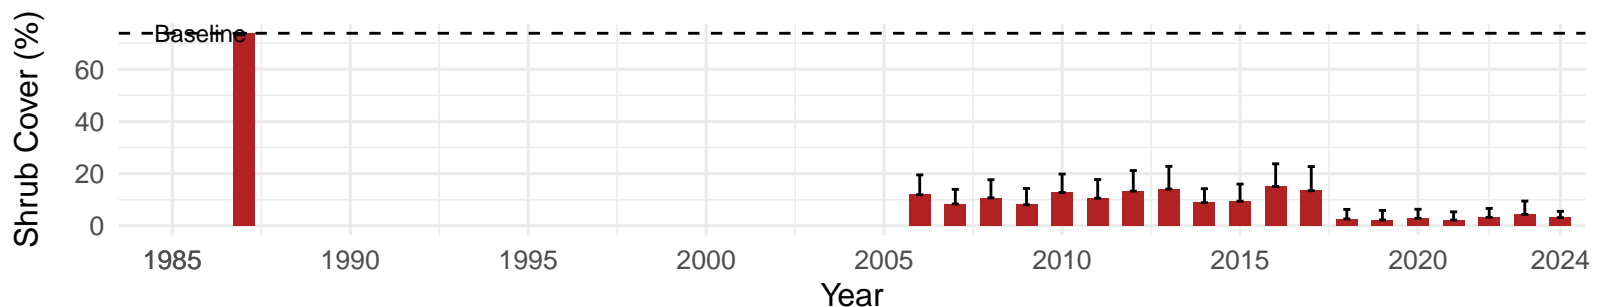

FSL054 – Wellfield – Holland Type: Modoc Gr Basin Riparian Scrub – Green Book Type: D – NRCS Ecological Site: Moist Floodplain