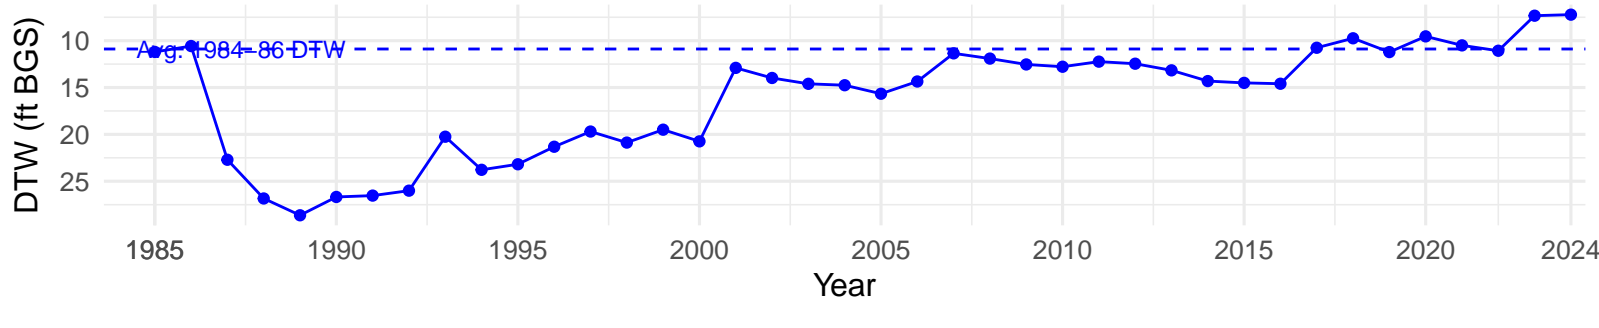

BGP088 – Wellfield – Holland Type: Nevada Saltbush Scrub – Green Book Type: B – NRCS Ecological Site: Saline Meadow