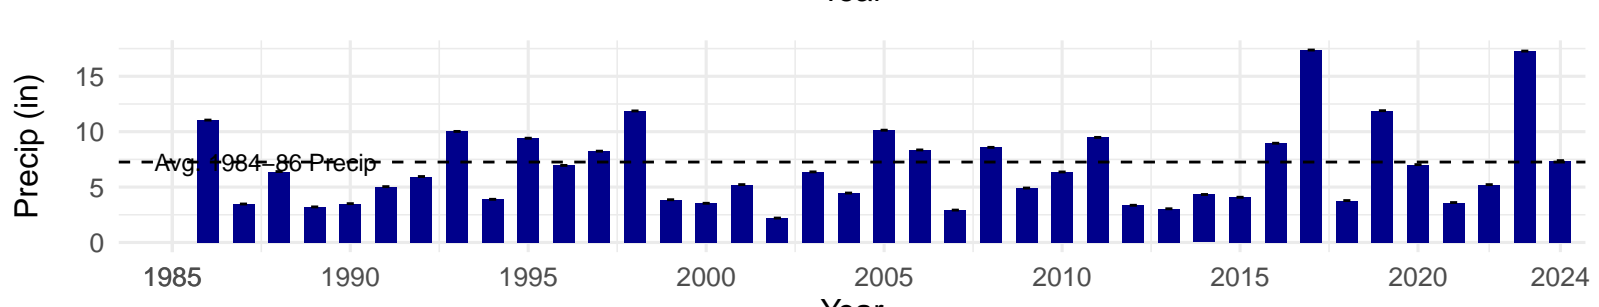

LNP045 – Wellfield – Holland Type: Nevada Saltbush Meadow – Green Book Type: C – NRCS Ecological Site: Sodict Fan 5–8" P.Z.