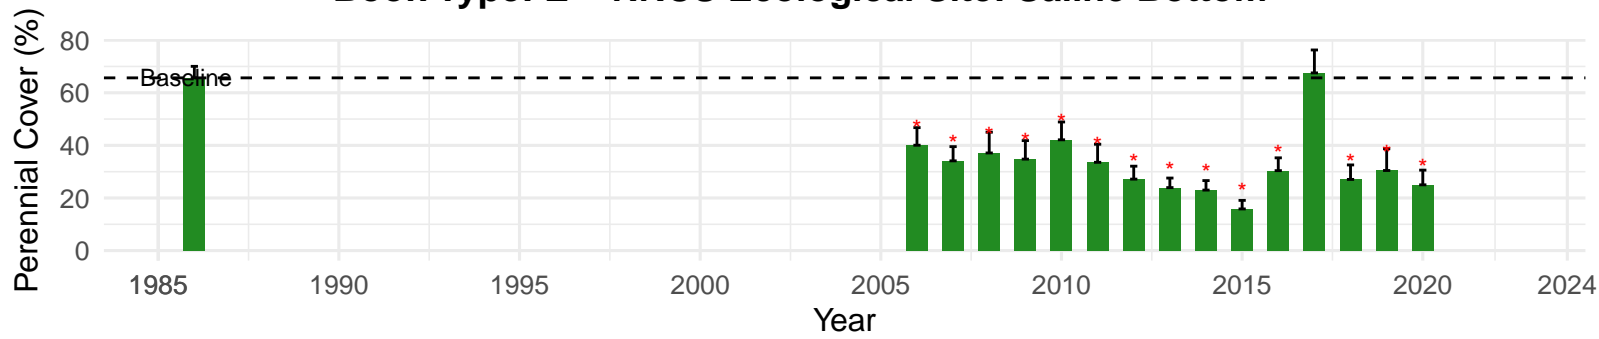

BGP019 – Control – Holland Type: Rush Sedge Meadow – Green

Book Type: E – NRCS Ecological Site: Saline Bottom