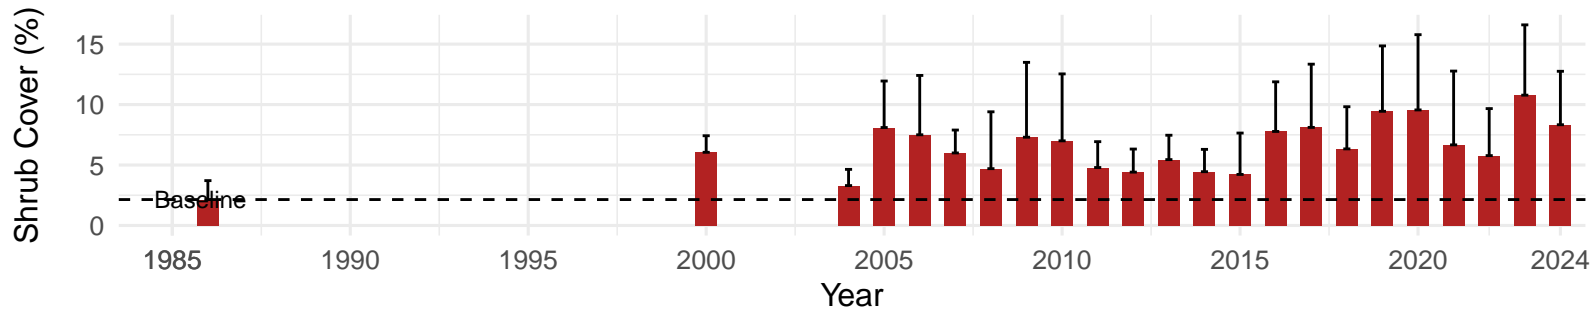

BLK095 – Wellfield – Holland Type: Alkali Meadow – Green

Book Type: A – NRCS Ecological Site: Saline Meadow