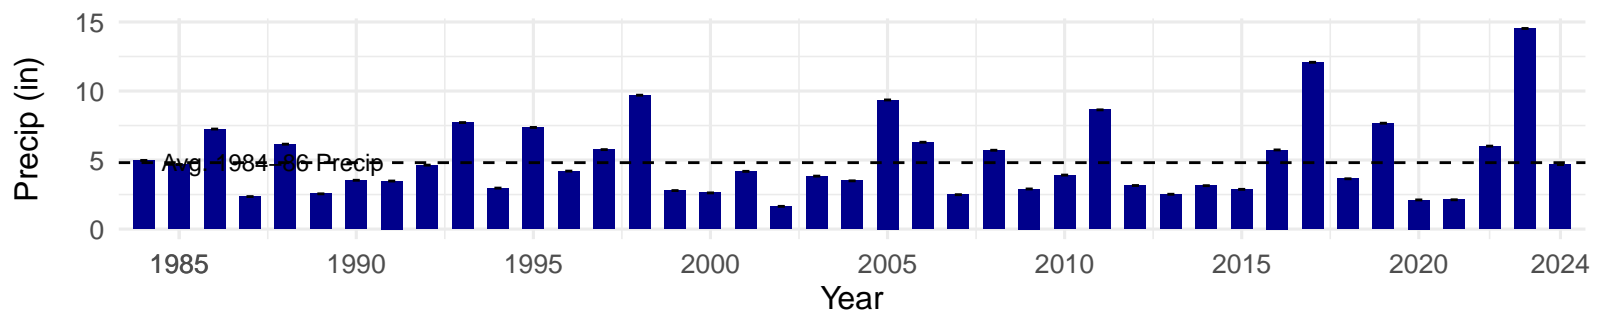

FSL116 – Wellfield – Holland Type: Alkali Meadow – Green

Book Type: C – NRCS Ecological Site: Saline Bottom