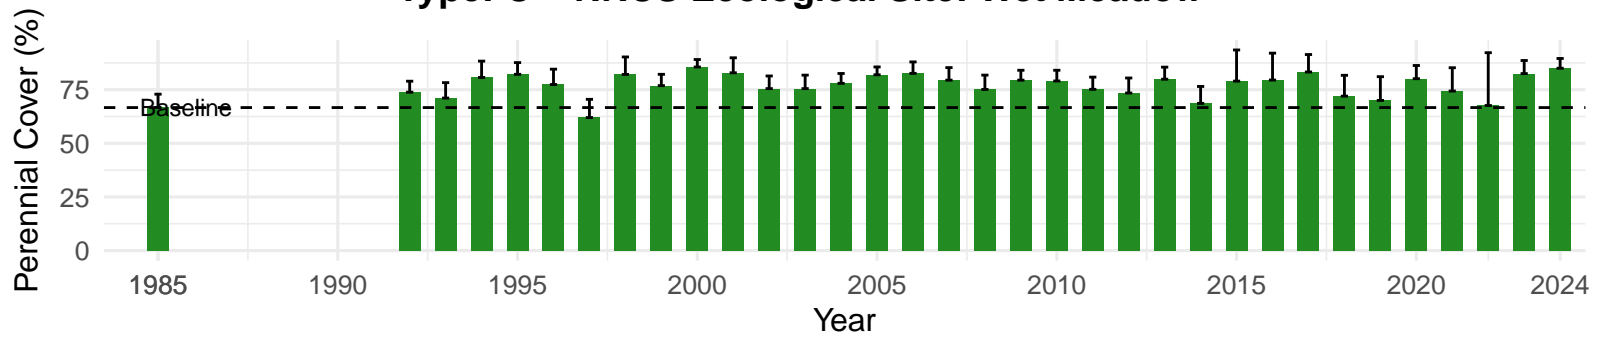

MAN060 – Control – Holland Type: Alkali Meadow – Green Book

Type: C – NRCS Ecological Site: Wet Meadow