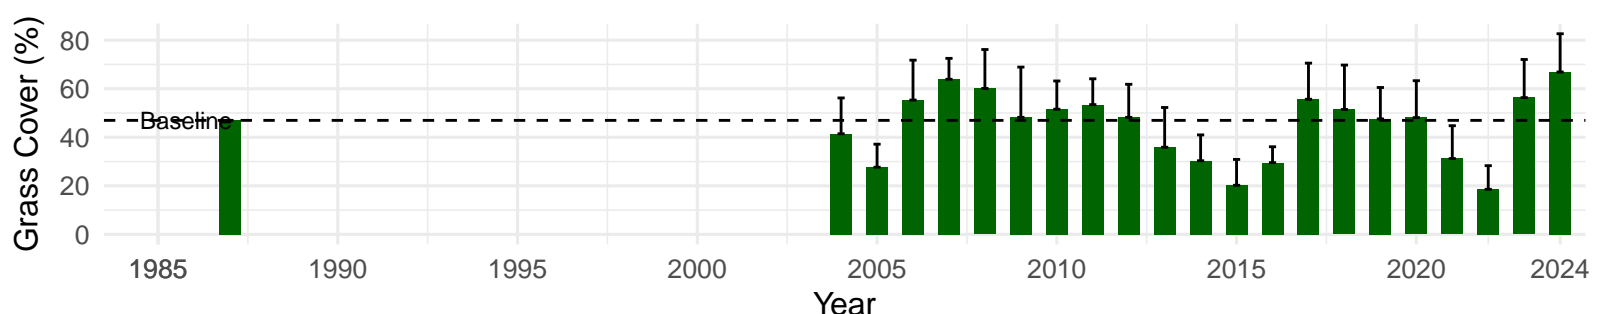

FSL124 – Wellfield – Holland Type: Alkali Meadow – Green

Book Type: C – NRCS Ecological Site: Moist Floodplain