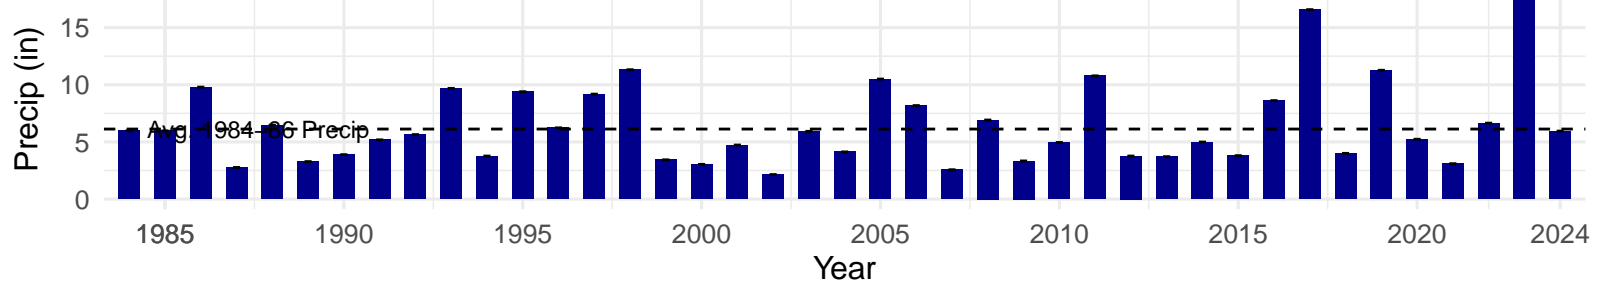

BLK033 – Wellfield – Holland Type: Alkali Meadow – Green
Book Type: C – NRCS Ecological Site: Sodic Fan 5–8" P.Z.