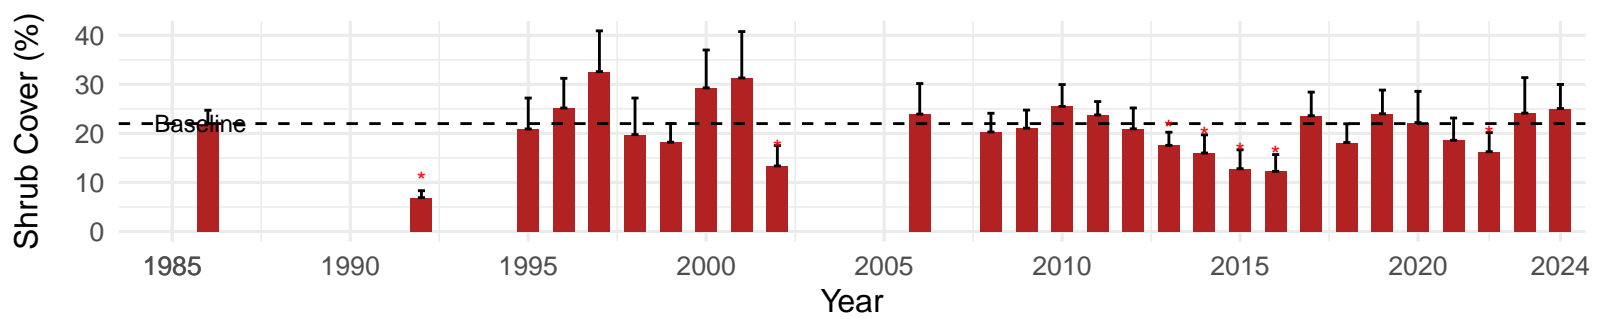

BGP157 – Wellfield – Holland Type: Rabbitbrush Scrub – Green Book Type: B – NRCS Ecological Site: Loamy 5–8" P.Z.