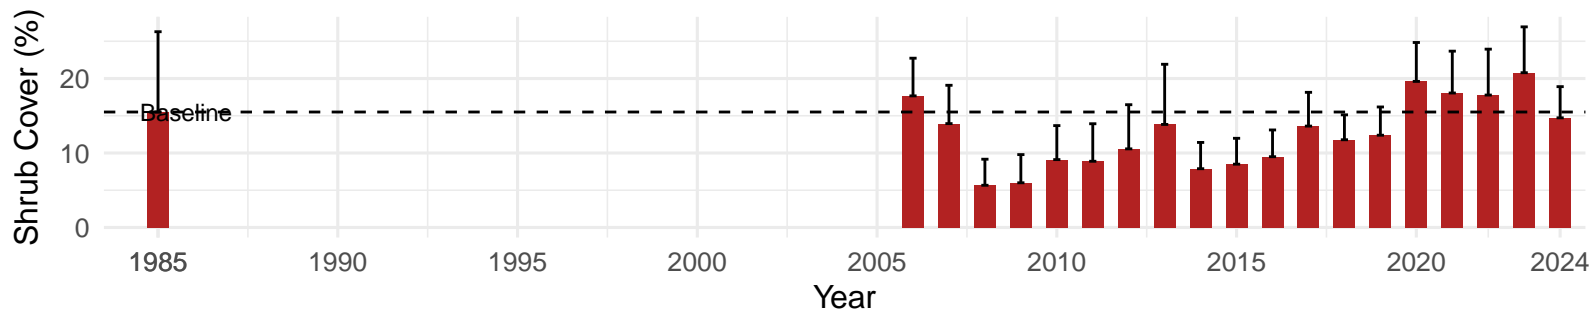

IND024 – Wellfield – Holland Type: Alkali Meadow – Green

Book Type: C – NRCS Ecological Site: NA