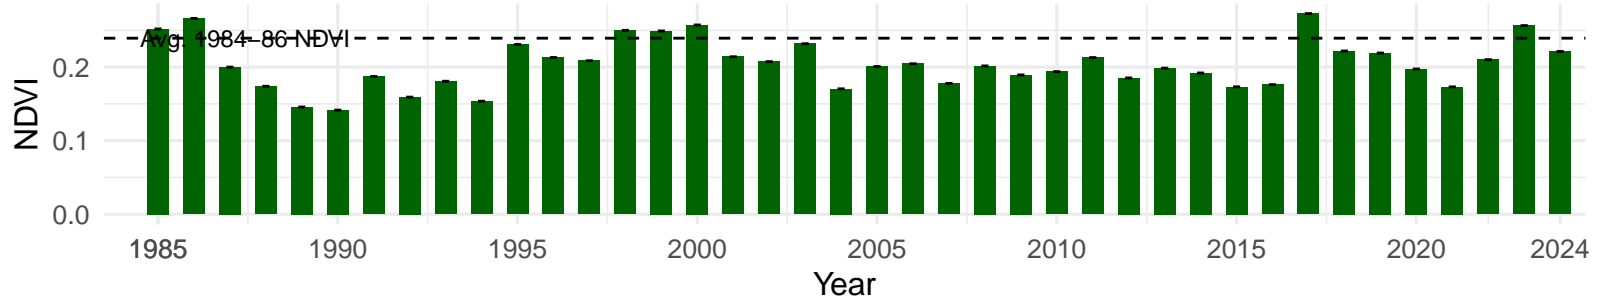

IND087 – Control – Holland Type: Alkali Meadow – Green Book

Type: C – NRCS Ecological Site: Saline Meadow