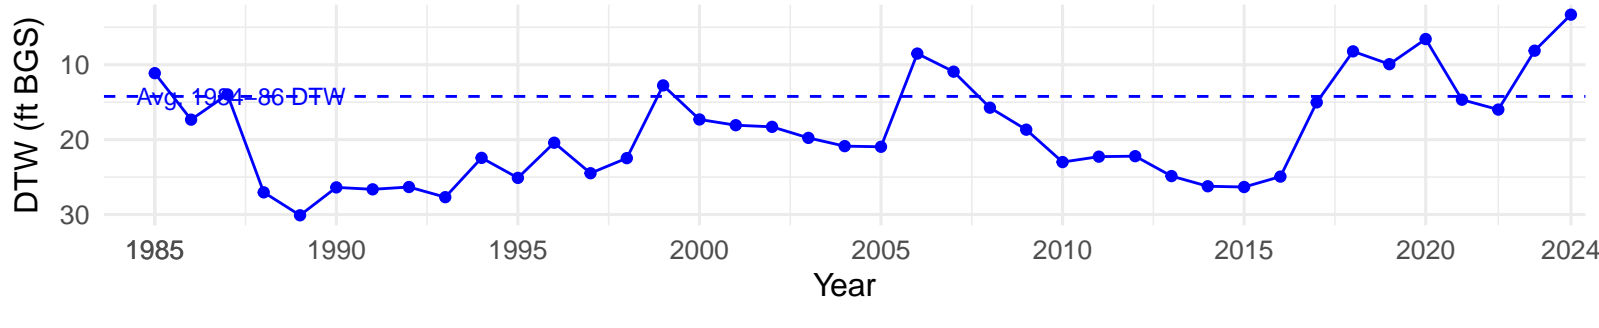

LAW065 – Wellfield – Holland Type: Alkali Meadow – Green

Book Type: A – NRCS Ecological Site: Loamy 5–8" P.Z.