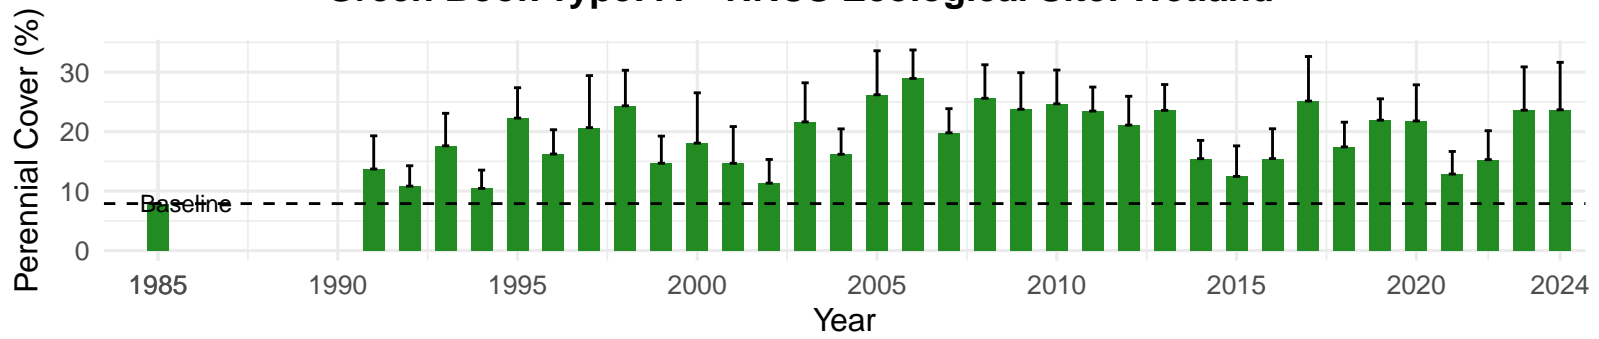

IND106 – Wellfield – Holland Type: Nevada Saltbush Scrub – Green Book Type: A – NRCS Ecological Site: Wetland