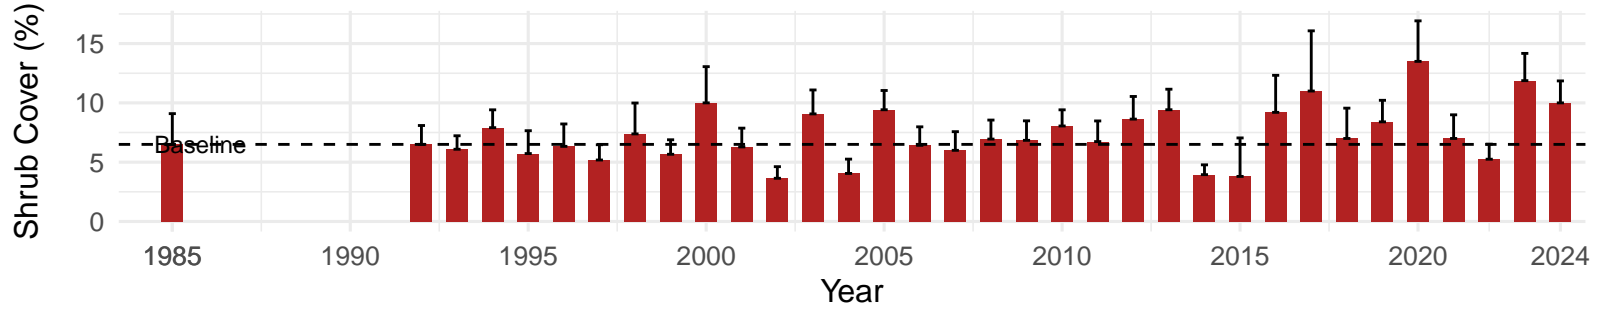

UNW029 – Control – Holland Type: Alkali Meadow – Green Book

Type: C – NRCS Ecological Site: Saline Bottom