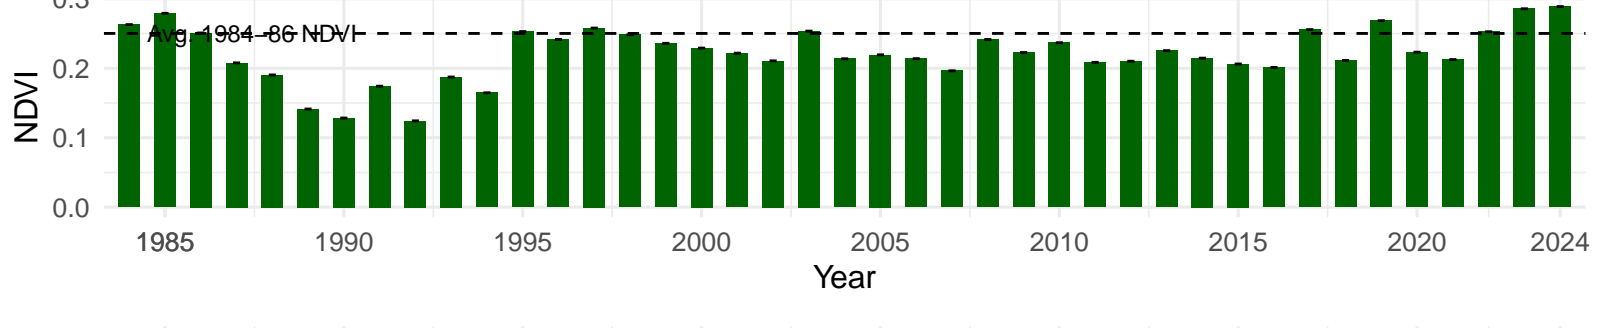

TIN053 – Wellfield – Holland Type: Alkali Meadow – Green

Book Type: A – NRCS Ecological Site: Moist Floodplain