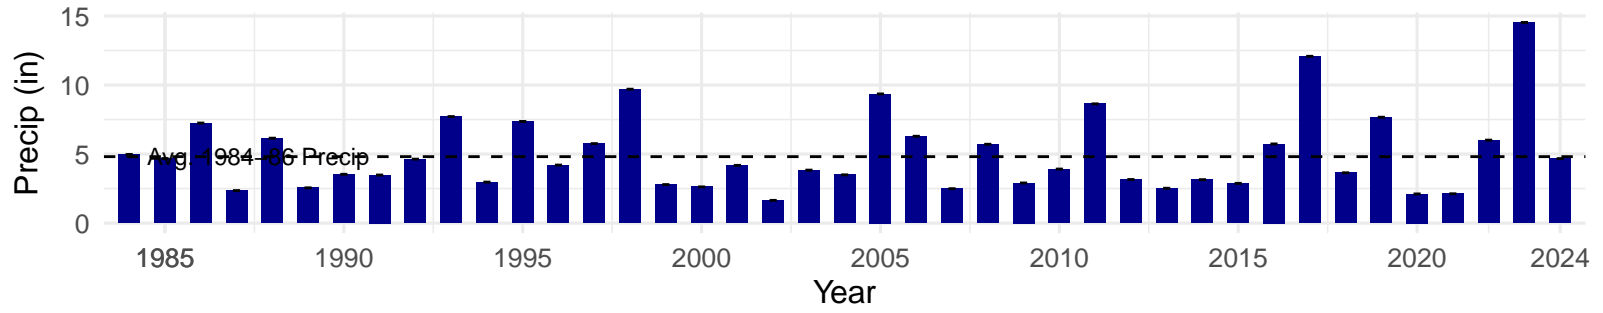

FSL123 – Wellfield – Holland Type: Alkali Meadow – Green

Book Type: C – NRCS Ecological Site: Moist Floodplain