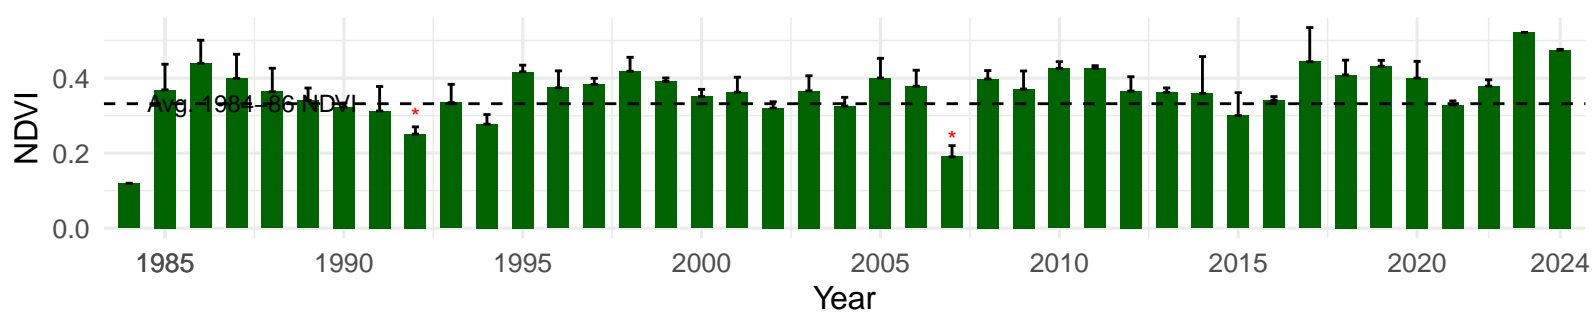

IND024 – Wellfield – Holland Type: Alkali Meadow – Green

Book Type: C – NRCS Ecological Site: NA