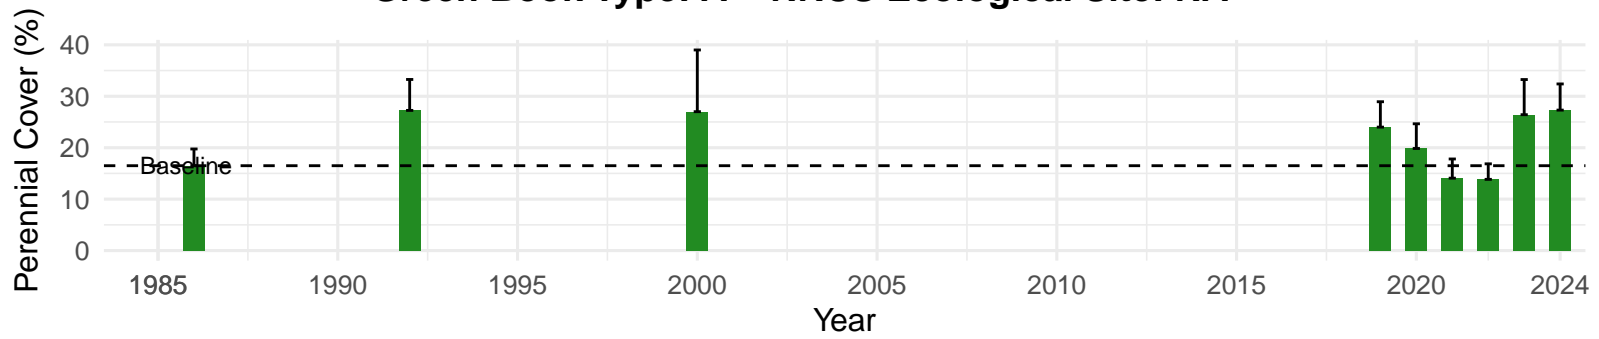

BLK006 – Wellfield – Holland Type: Desert Sink Scrub – Green Book Type: A – NRCS Ecological Site: NA