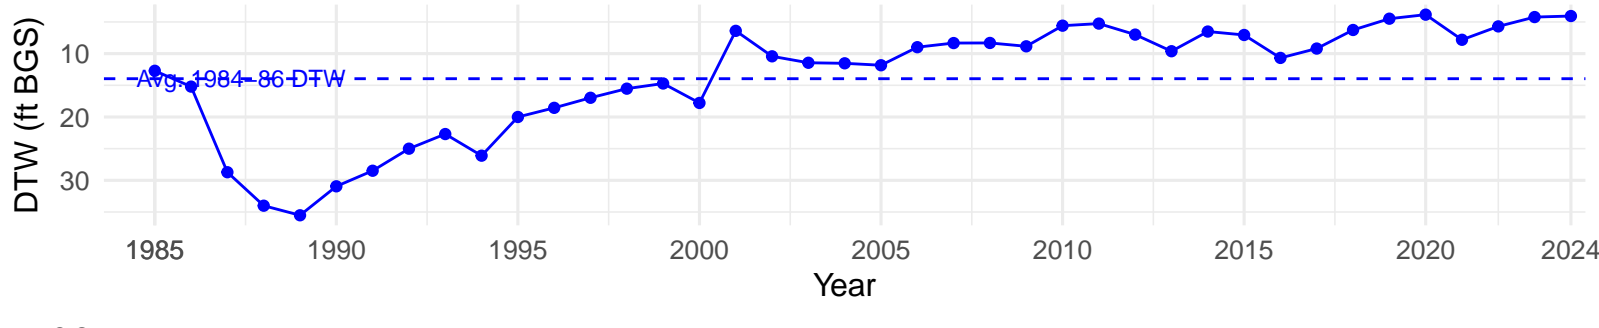

TIN053 – Wellfield – Holland Type: Alkali Meadow – Green

Book Type: A – NRCS Ecological Site: Moist Floodplain