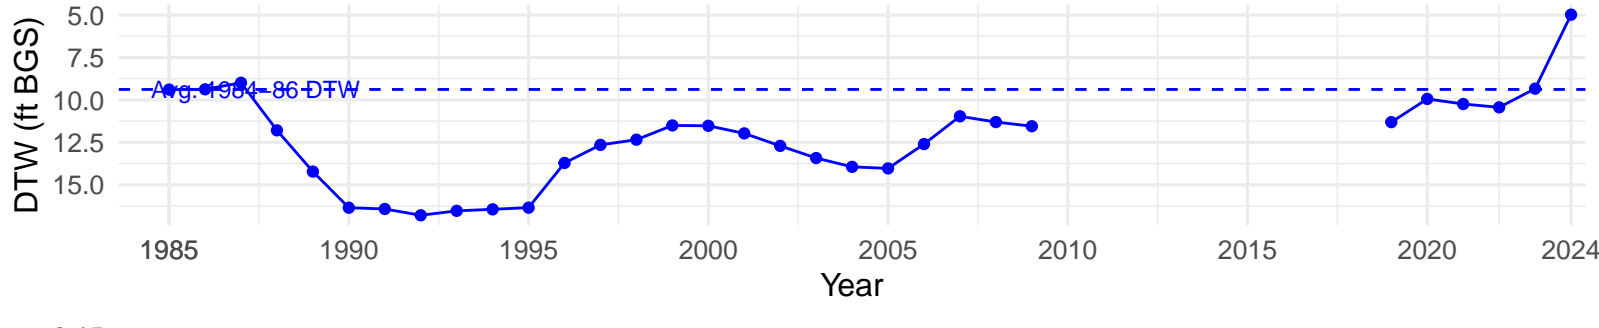

# TIN006 – Wellfield – Holland Type: Desert Sink Scrub – Green Book Type: A – NRCS Ecological Site: NA