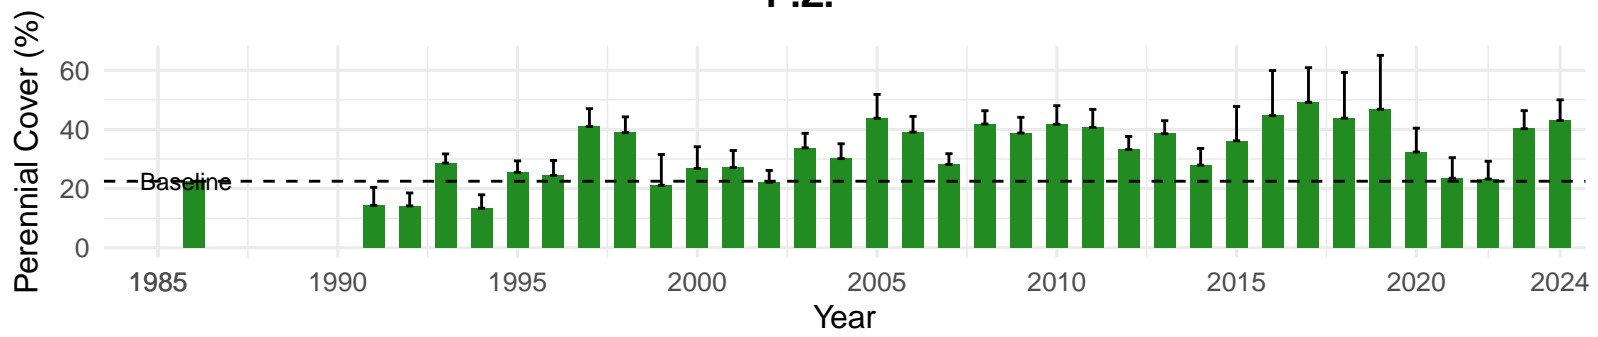

BLK044 – Wellfield – Holland Type: Rabbitbrush Meadow – Green Book Type: C – NRCS Ecological Site: Sodic Fan 5–8" P.Z.