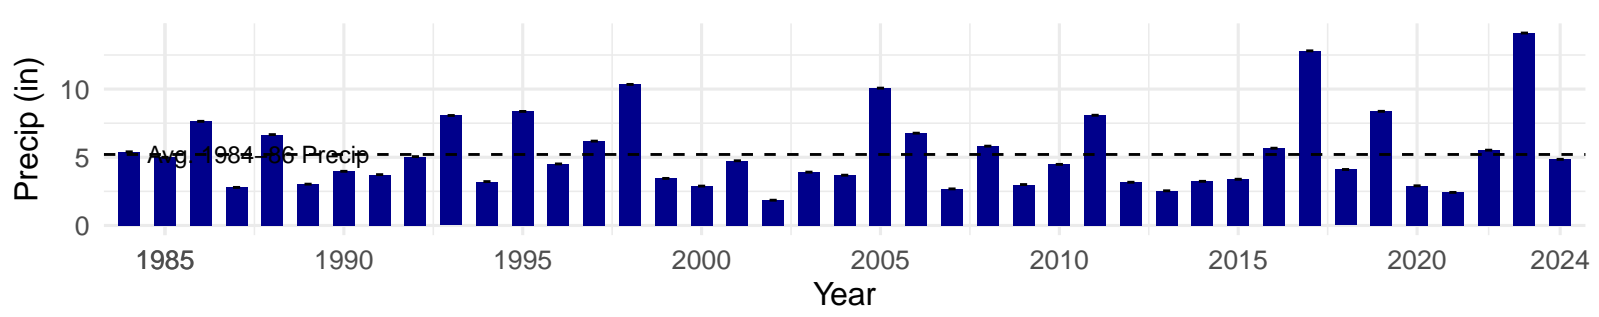

**LAW137 – Wellfield – Holland Type: Rabbitbrush Meadow –
Green Book Type: C – NRCS Ecological Site: Gravelly Loam
5–8" P.Z.**