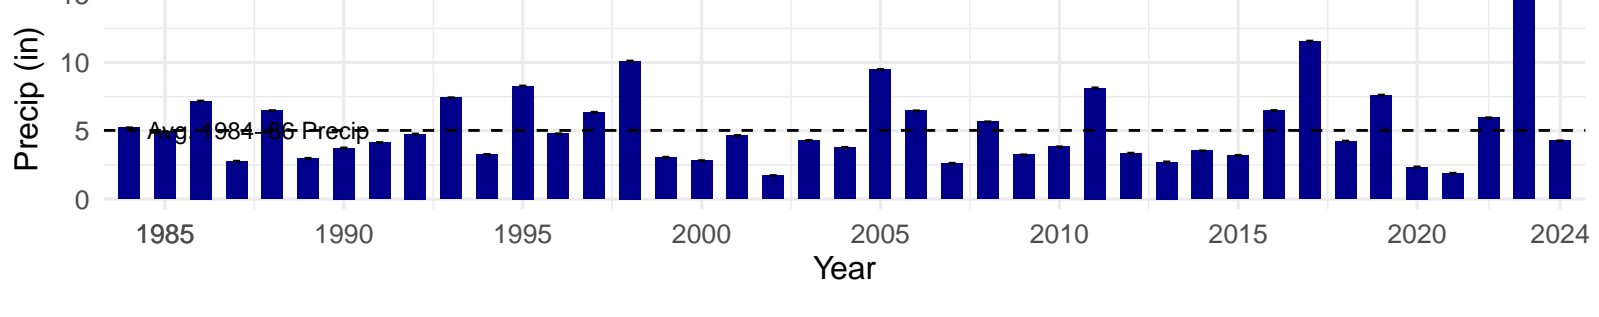

FSL138 – Control – Holland Type: Rush Sedge Meadow – Green

Book Type: E – NRCS Ecological Site: Moist Floodplain