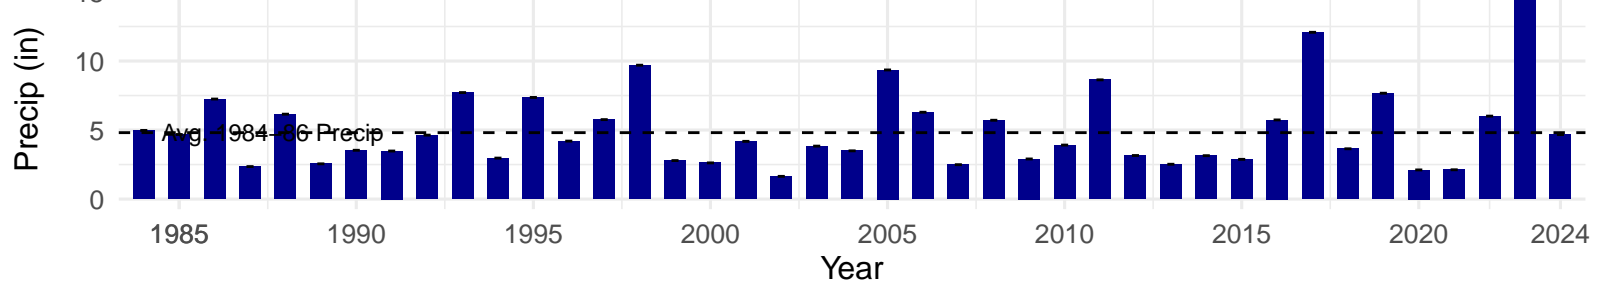

FSL048 – Wellfield – Holland Type: Alkali Meadow – Green

Book Type: A – NRCS Ecological Site: