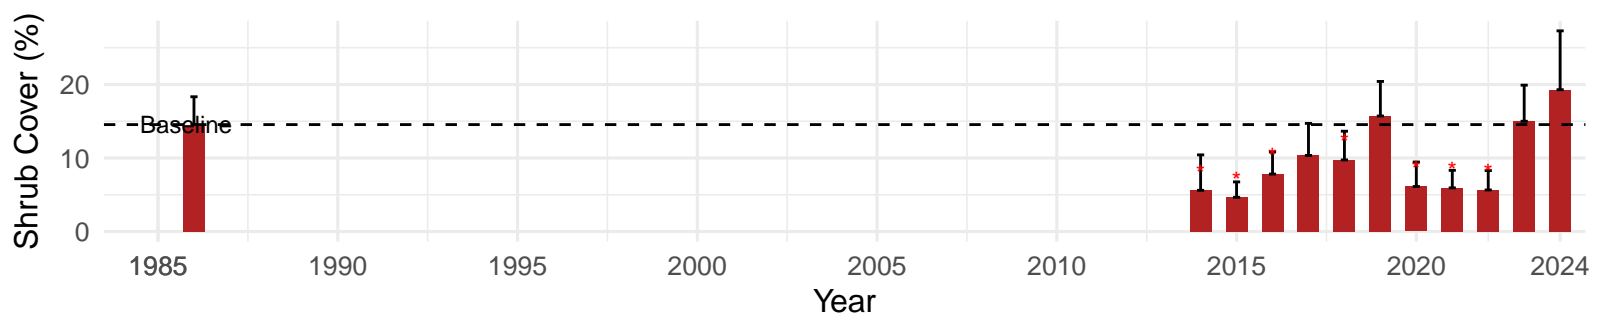

FSP020 – Wellfield – Holland Type: Nevada Saltbush Scrub – Green Book Type: B – NRCS Ecological Site: Saline Bottom