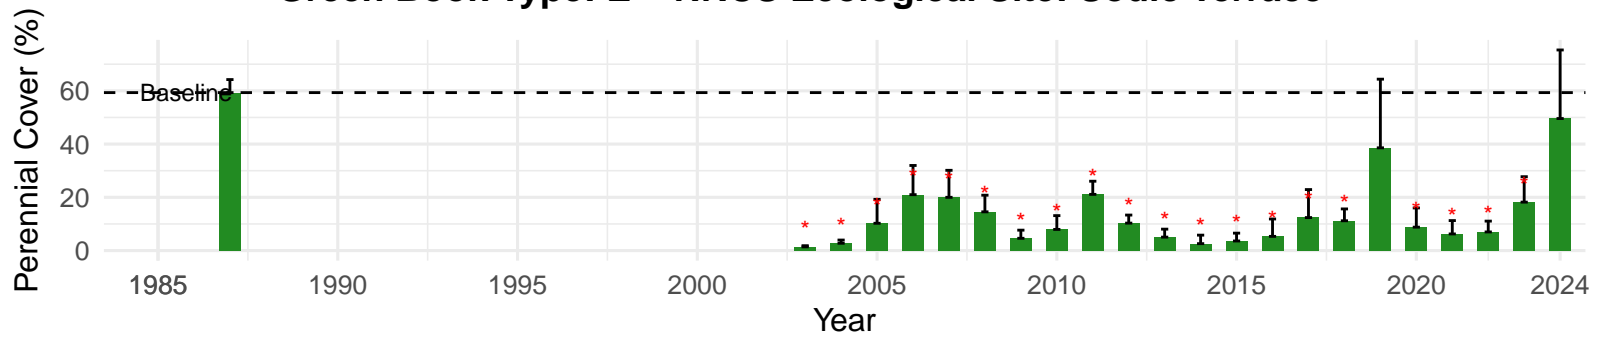

LAW070 – Wellfield – Holland Type: Rush Sedge Meadow – Green Book Type: E – NRCS Ecological Site: Sodic Terrace