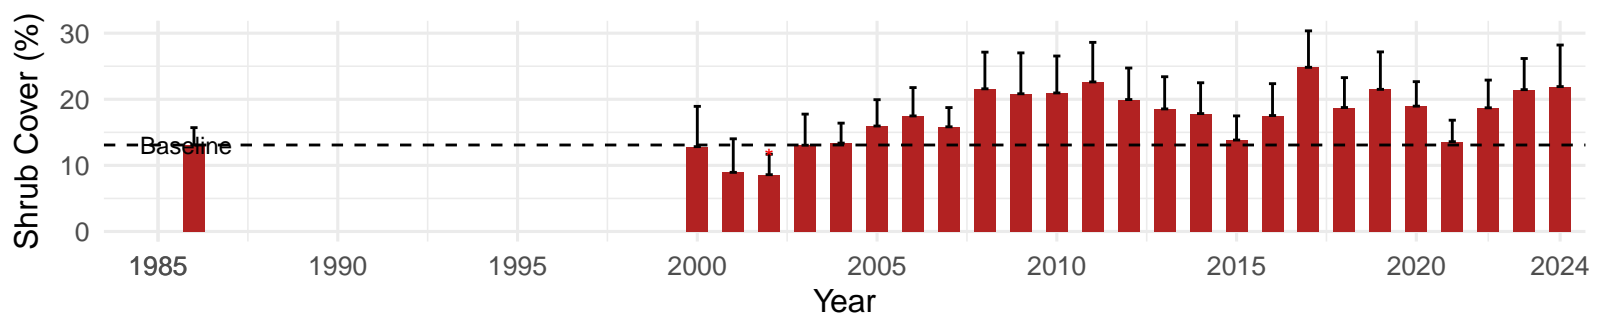

TIN030 – Wellfield – Holland Type: Alkali Meadow – Green

Book Type: C – NRCS Ecological Site: Loamy 5–8" P.Z.