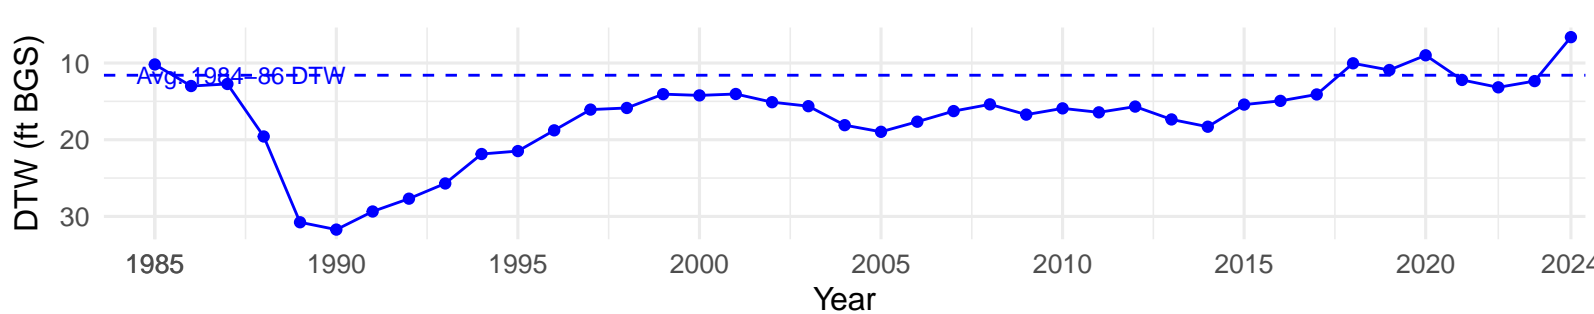

# BLK021 – Wellfield – Holland Type: Nevada Saltbush Scrub – Green Book Type: B – NRCS Ecological Site: Sodic Fan 5–8" P.Z.

**BLK024 – Wellfield – Holland Type: Nevada Saltbush Meadow –  
Green Book Type: C – NRCS Ecological Site: Sodic Fan 5–8"**  
**P.Z.**