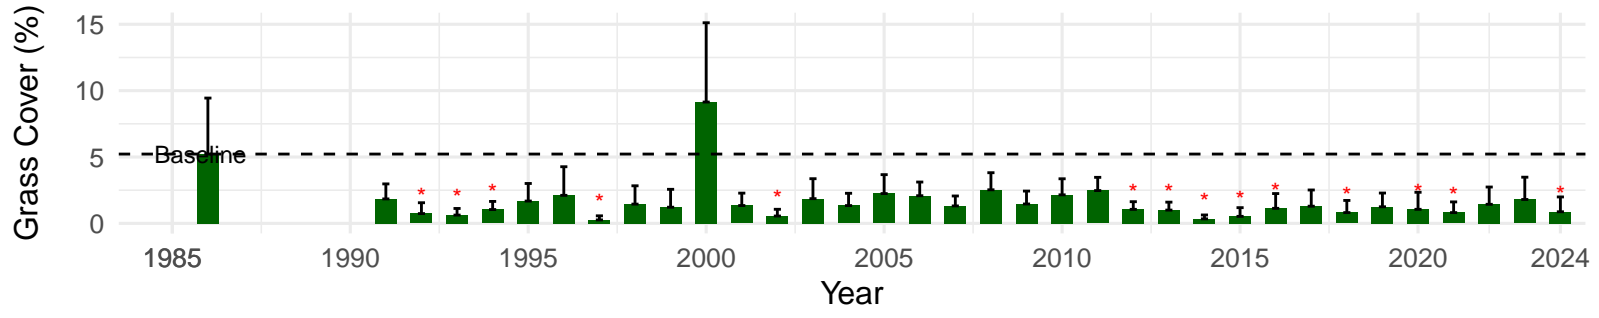

**BGP162 – Wellfield – Holland Type: Nevada Saltbush Scrub –
Green Book Type: B – NRCS Ecological Site: Loamy 5–8" P.Z.**