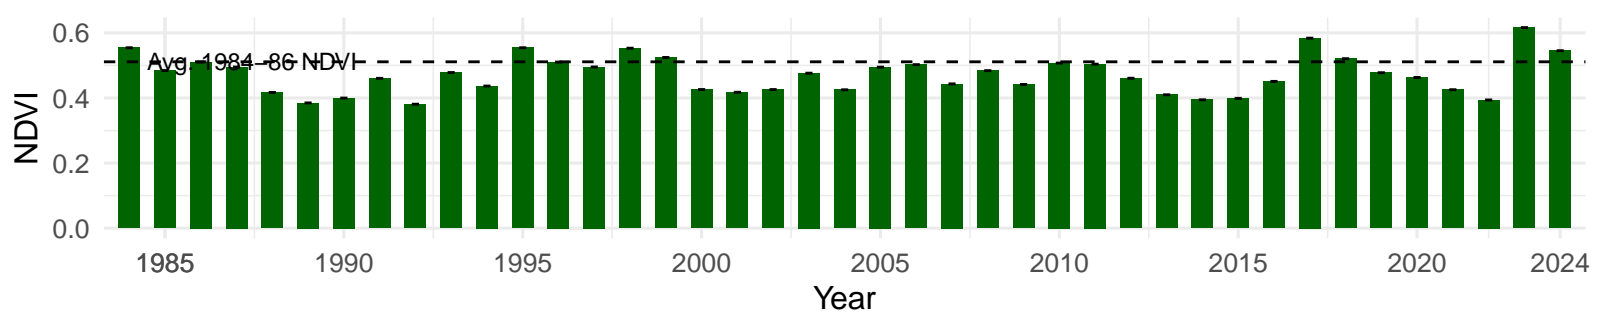

FSL166 – Control – Holland Type: Alkali Meadow – Green Book

Type: C – NRCS Ecological Site: Moist Floodplain