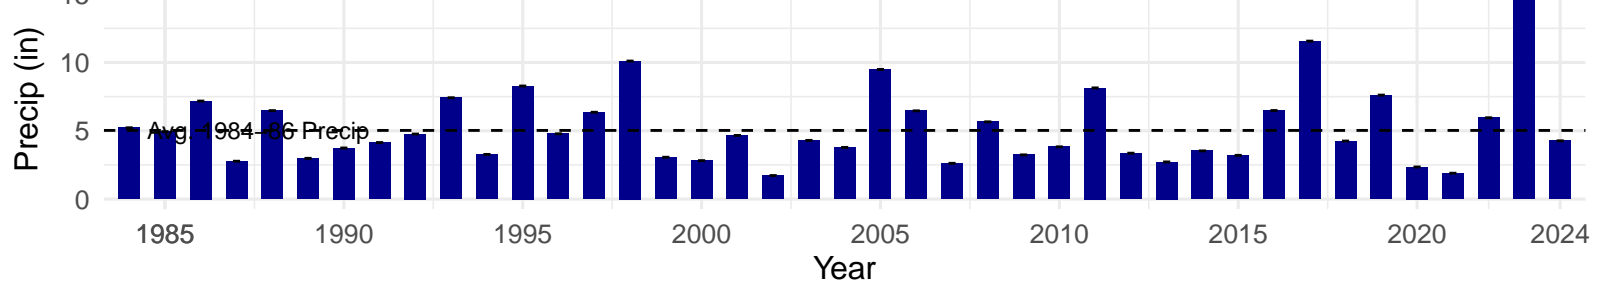

FSL161 – Control – Holland Type: Modoc Gr Basin Riparian Scrub – Green Book Type: D – NRCS Ecological Site: