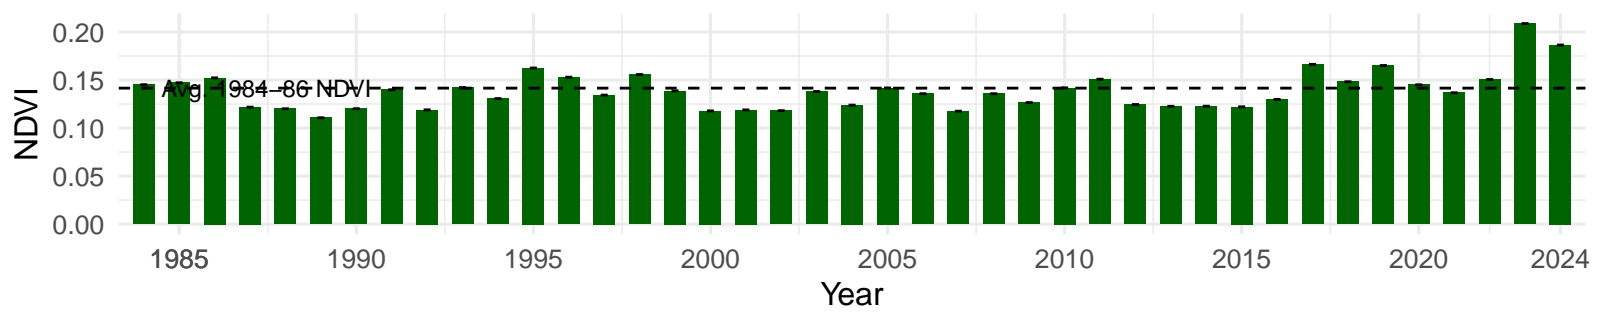

PLC136 – Control – Holland Type: Alkali Meadow – Green Book

Type: A – NRCS Ecological Site: NA