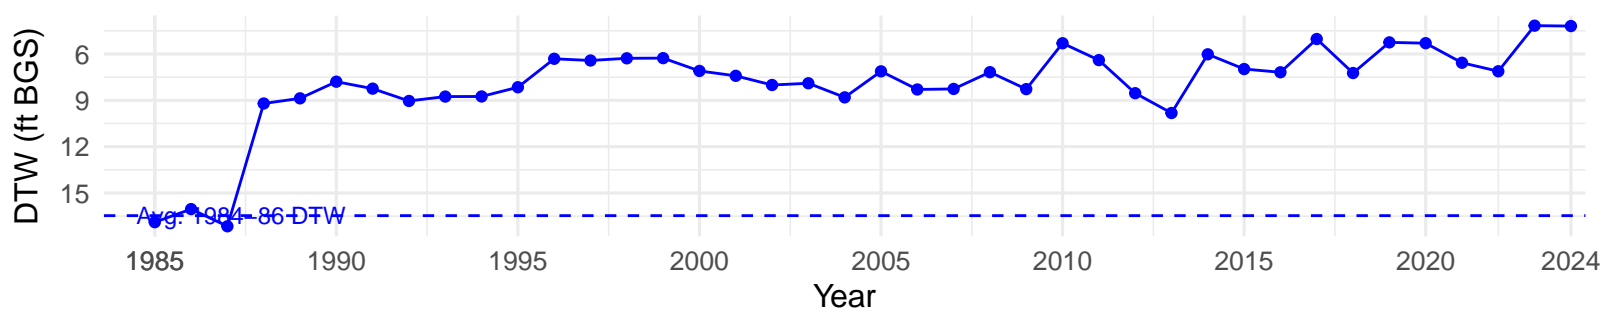

PLC137 – Control – Holland Type: Rabbitbrush Meadow – Green

Book Type: C – NRCS Ecological Site: Saline Meadow