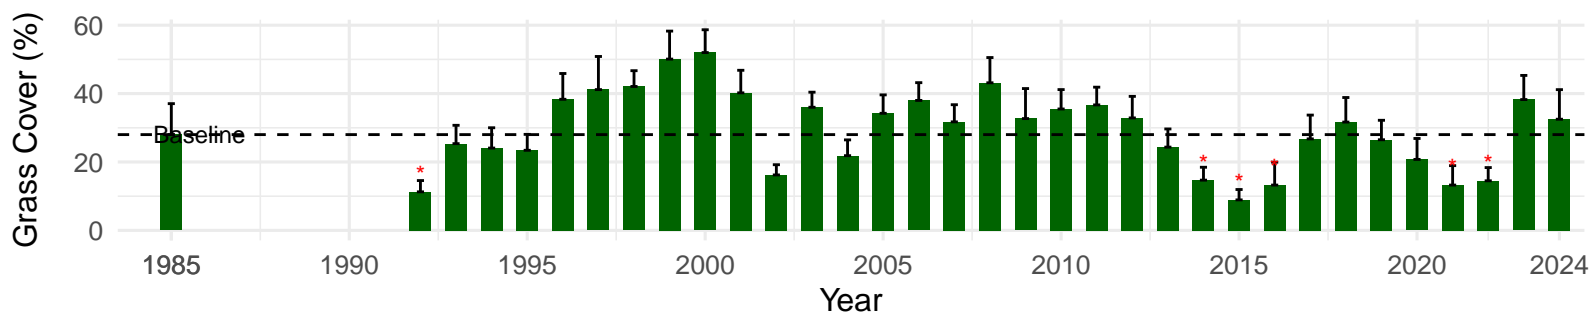

IND011 – Wellfield – Holland Type: Alkali Meadow – Green

Book Type: C – NRCS Ecological Site: Saline Meadow