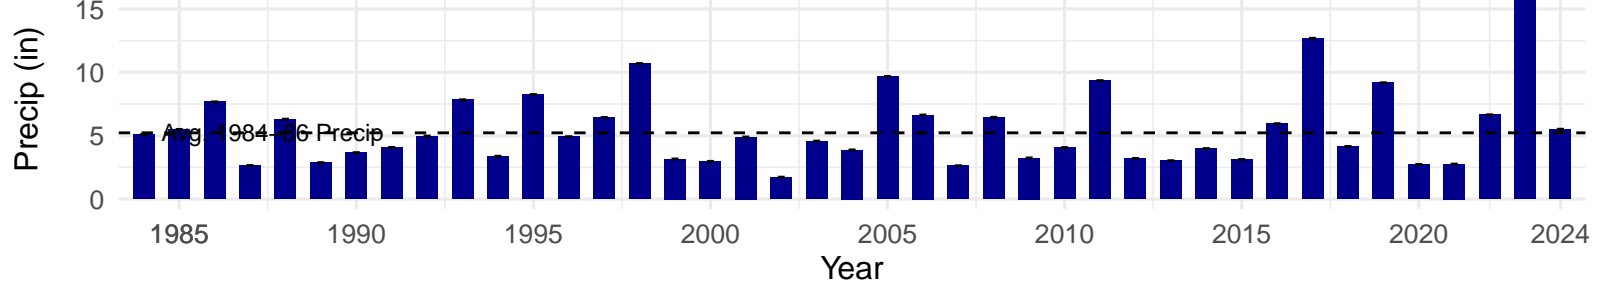

BGP031 – Control – Holland Type: Alkali Meadow – Green Book

Type: C – NRCS Ecological Site: Saline Meadow