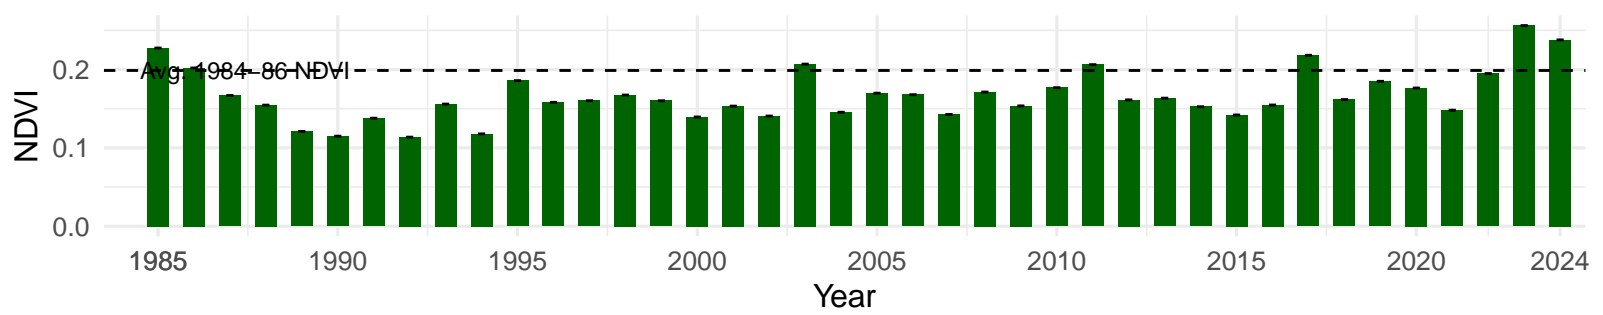

MAN006 – Wellfield – Holland Type: Alkali Meadow – Green

Book Type: C – NRCS Ecological Site: Sodic Fan 5–8" P.Z.