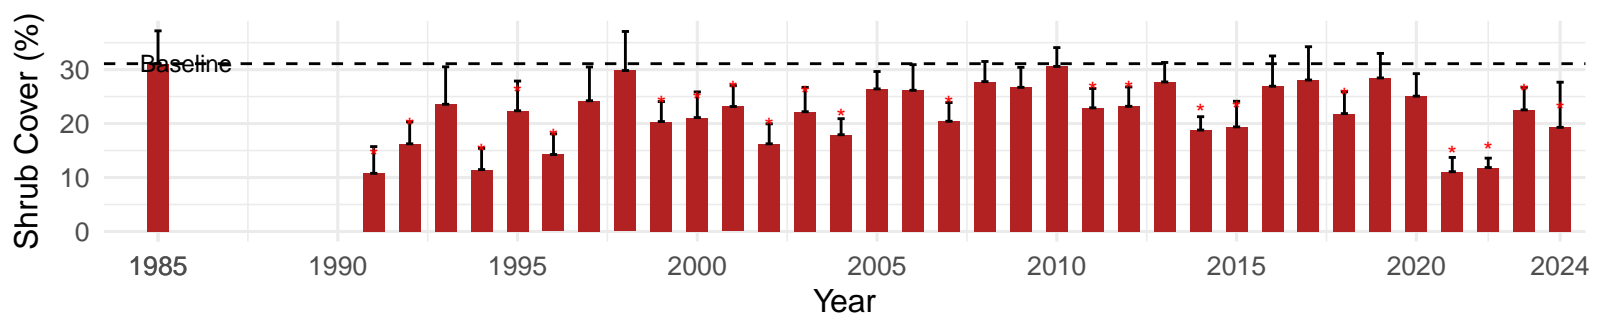

IND111 – Wellfield – Holland Type: Nevada Saltbush Meadow – Green Book Type: C – NRCS Ecological Site: Wetland