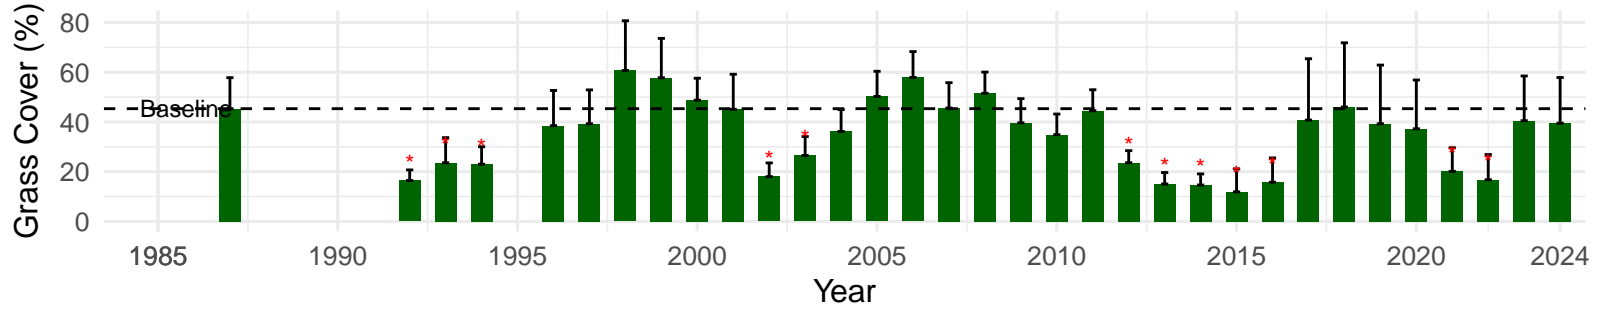

FSL123 – Wellfield – Holland Type: Alkali Meadow – Green

Book Type: C – NRCS Ecological Site: Moist Floodplain