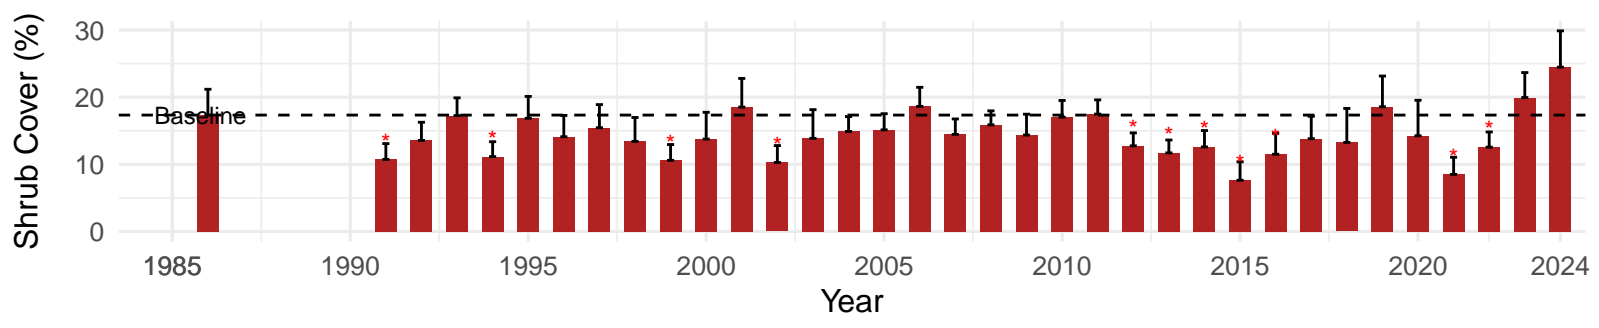

TIN028 – Wellfield – Holland Type: Desert Greasewood Scrub – Green Book Type: A – NRCS Ecological Site: Saline Bottom