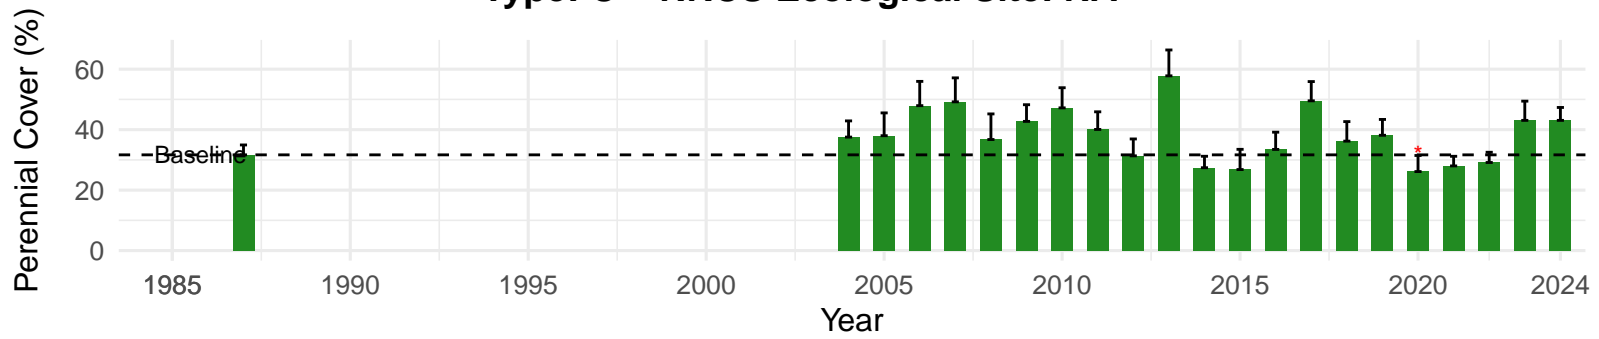

PLC144 – Control – Holland Type: Alkali Meadow – Green Book

Type: C – NRCS Ecological Site: NA