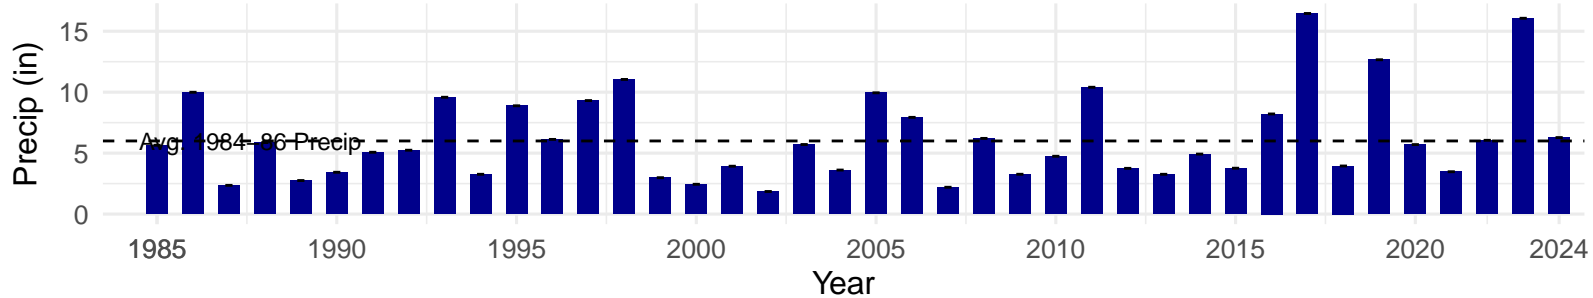

IND026 – Wellfield – Holland Type: Alkali Meadow – Green

Book Type: C – NRCS Ecological Site: Wetland