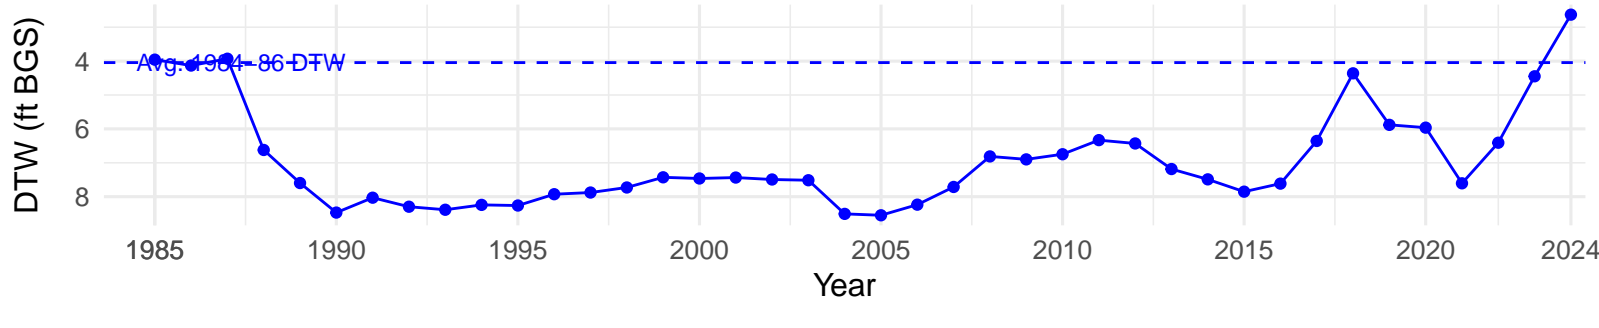

IND064 – Control – Holland Type: Alkali Meadow – Green Book

Type: C – NRCS Ecological Site: Sodic Fan 5–8" P.Z.