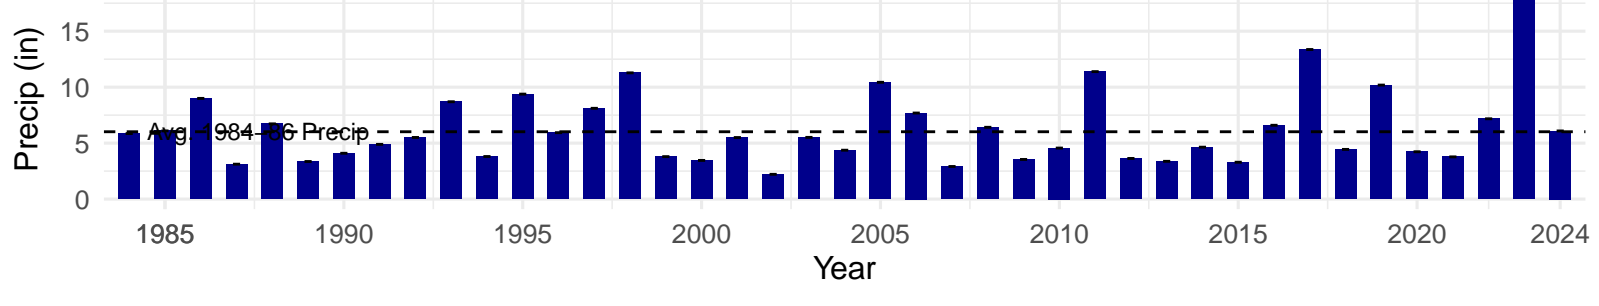

FSP004 – Wellfield – Holland Type: Rabbitbrush Meadow – Green Book Type: B – NRCS Ecological Site: Saline Bottom