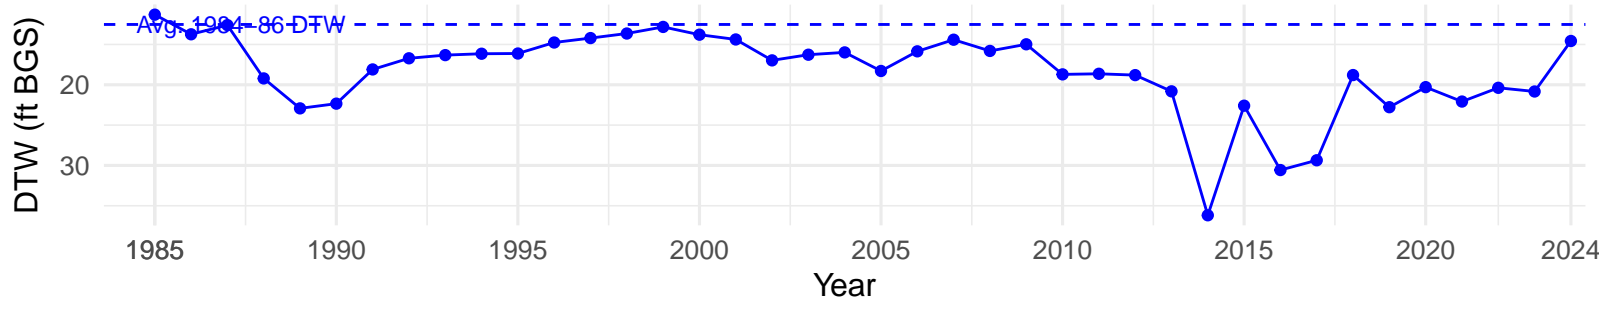

MAN042 – Wellfield – Holland Type: Rabbitbrush Scrub – Green Book Type: A – NRCS Ecological Site: Wetland