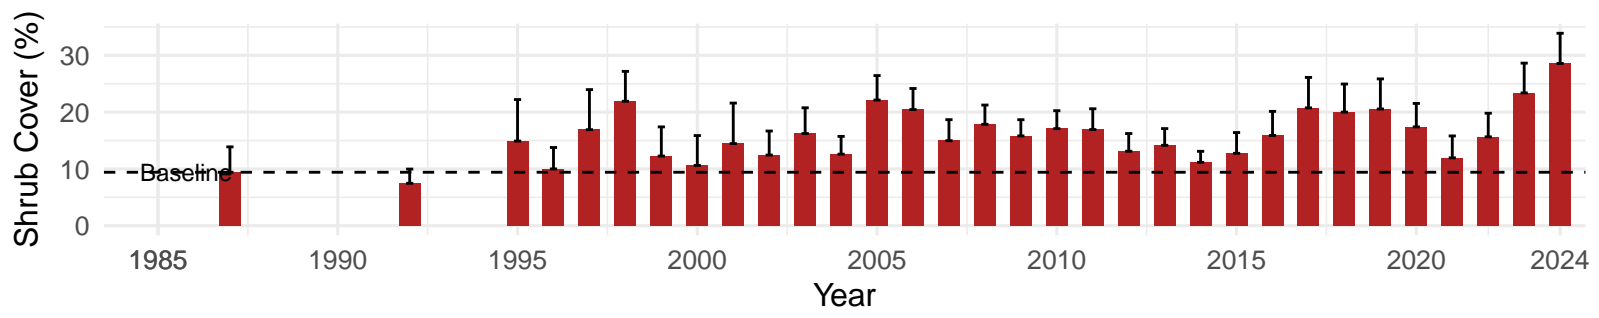

**LAW137 – Wellfield – Holland Type: Rabbitbrush Meadow –
Green Book Type: C – NRCS Ecological Site: Gravelly Loam
5–8" P.Z.**