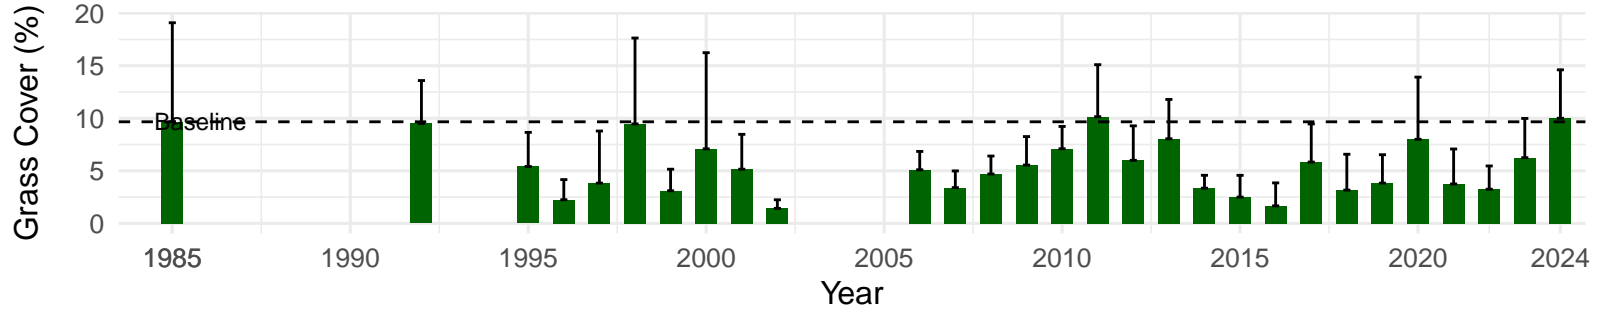

MAN014 – Control – Holland Type: Nevada Saltbush Meadow – Green Book Type: C – NRCS Ecological Site: Saline Bottom