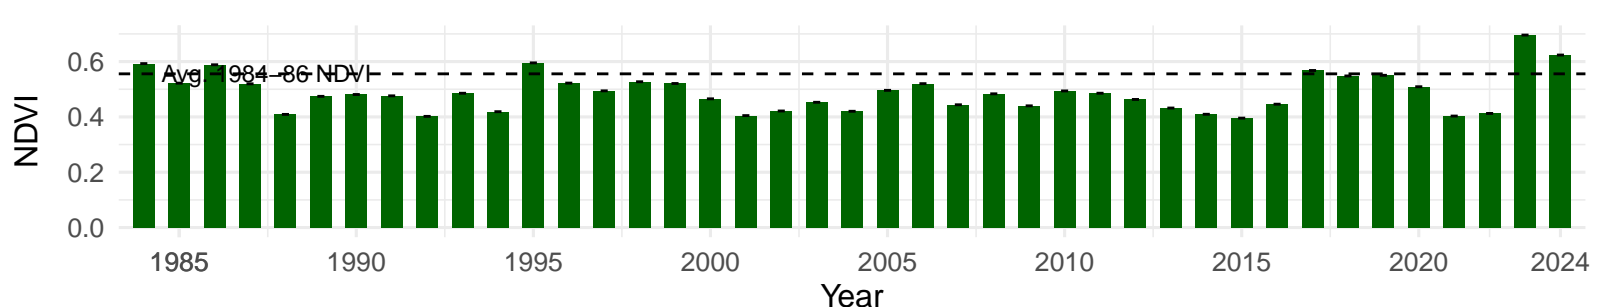

FSL054 – Wellfield – Holland Type: Modoc Gr Basin Riparian Scrub – Green Book Type: D – NRCS Ecological Site: Moist Floodplain