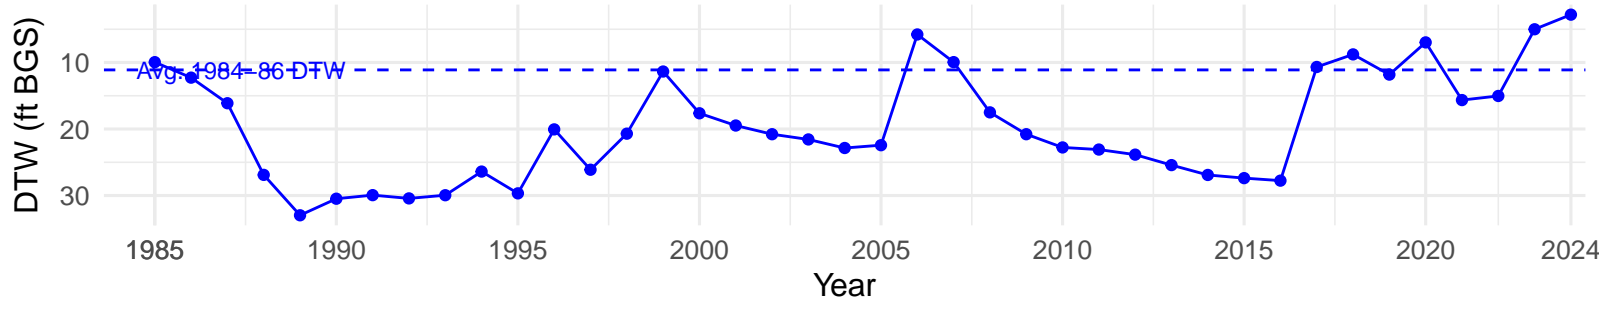

LAW062 – Wellfield – Holland Type: Rabbitbrush Meadow – Green Book Type: C – NRCS Ecological Site: Sodic Terrace