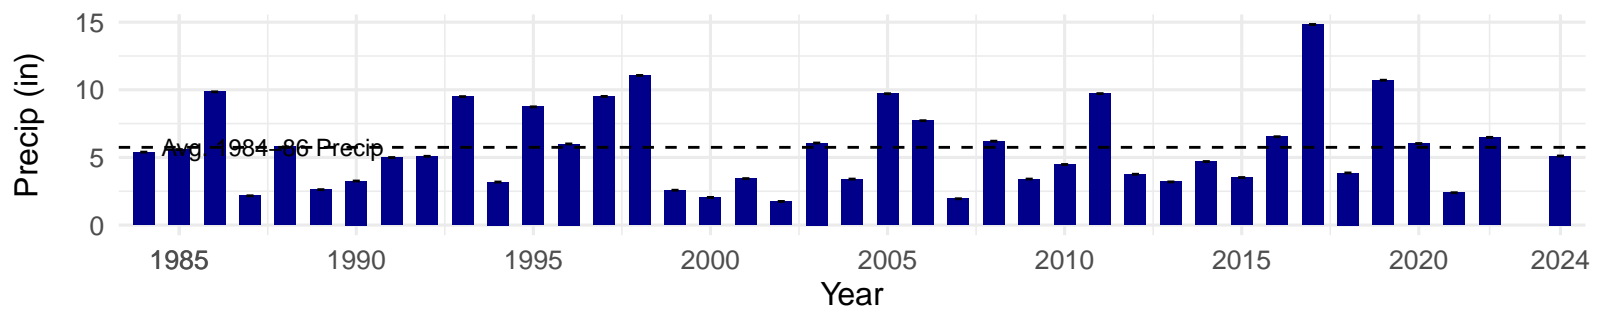

IND086 – Control – Holland Type: Alkali Meadow – Green Book

Type: C – NRCS Ecological Site: NA