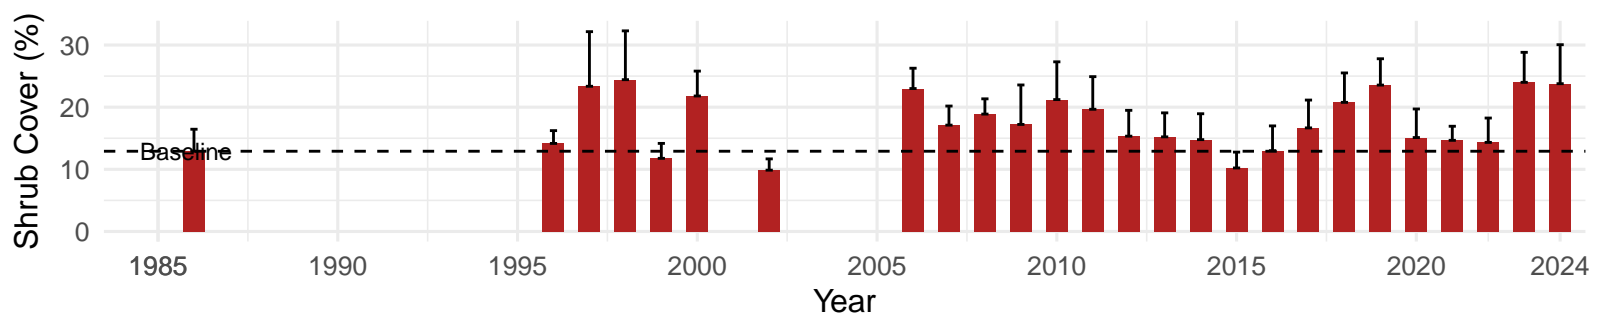

BGP088 – Wellfield – Holland Type: Nevada Saltbush Scrub – Green Book Type: B – NRCS Ecological Site: Saline Meadow