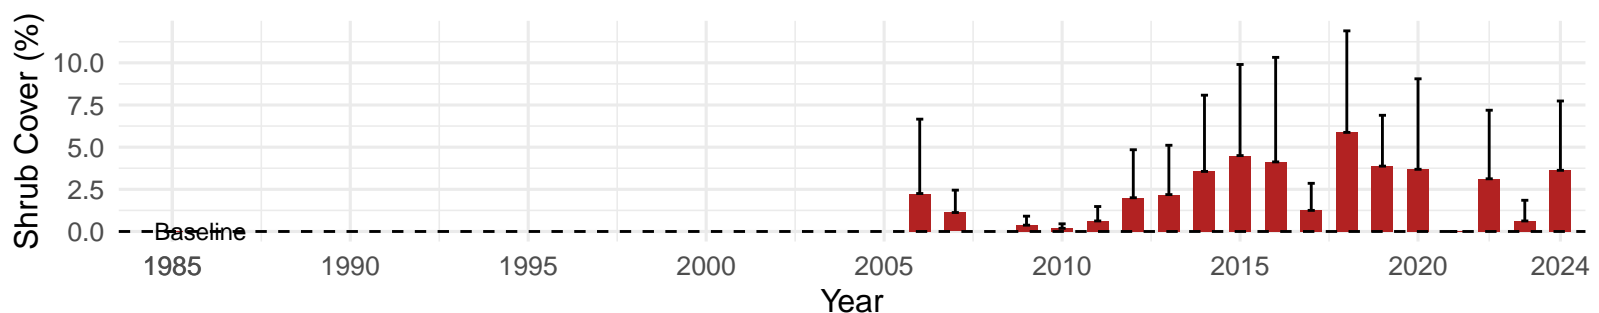

UNW031 – Control – Holland Type: Rush Sedge Meadow – Green

Book Type: E – NRCS Ecological Site: NA