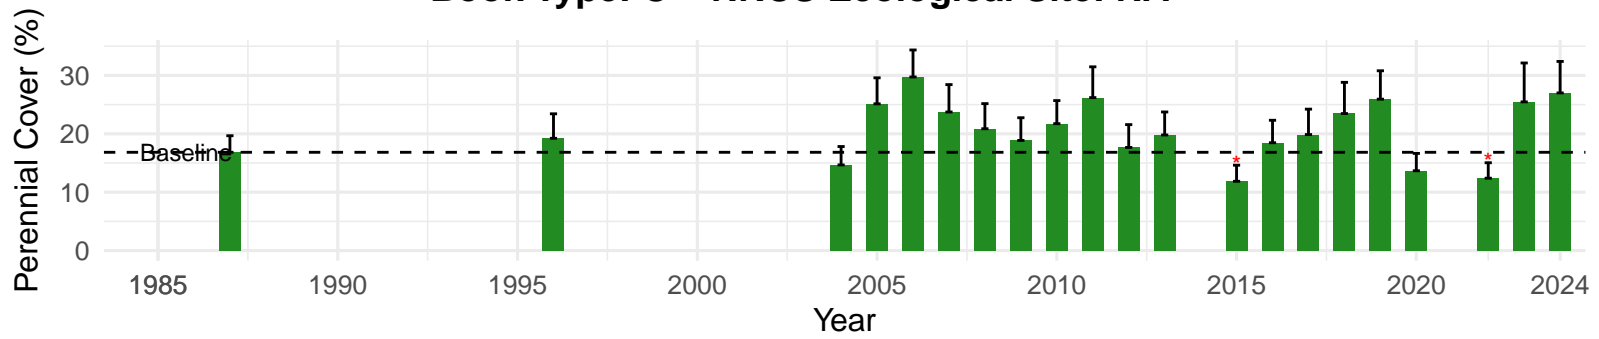

PLC056 – Control – Holland Type: Rabbitbrush Meadow – Green

Book Type: C – NRCS Ecological Site: NA