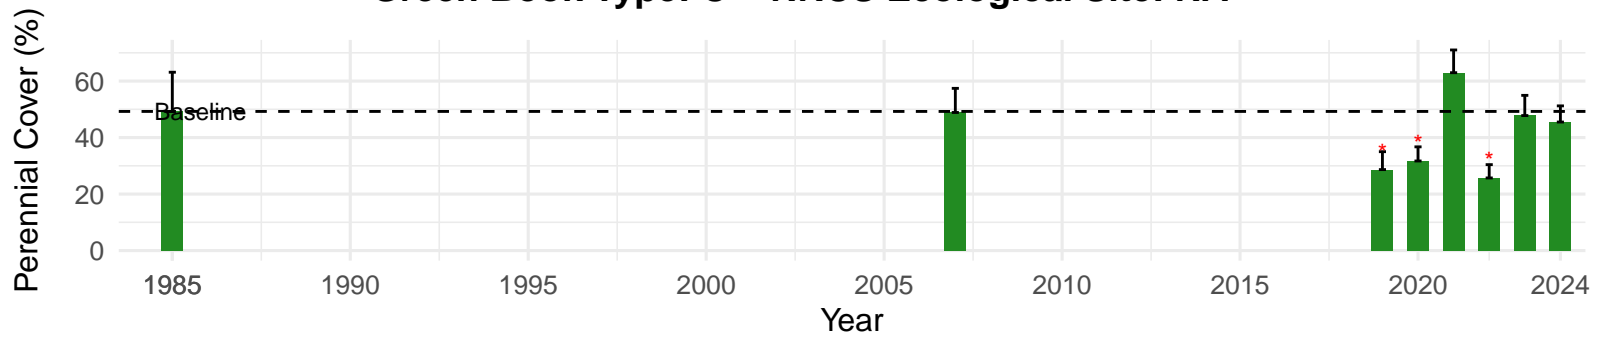

MAN038 – Wellfield – Holland Type: Nevada Saltbush Meadow – Green Book Type: C – NRCS Ecological Site: NA