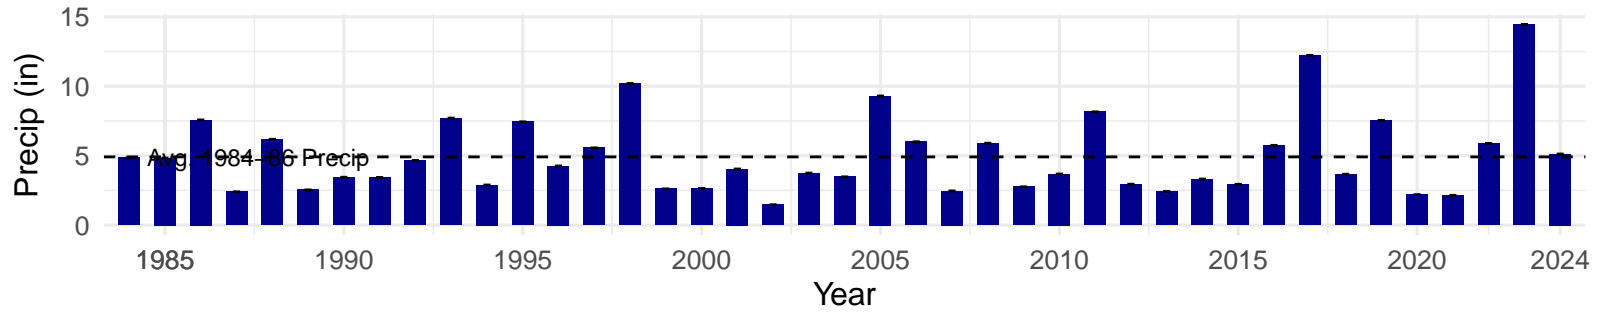

PLC059 – Control – Holland Type: Nevada Saltbush Scrub – Green Book Type: B – NRCS Ecological Site: NA