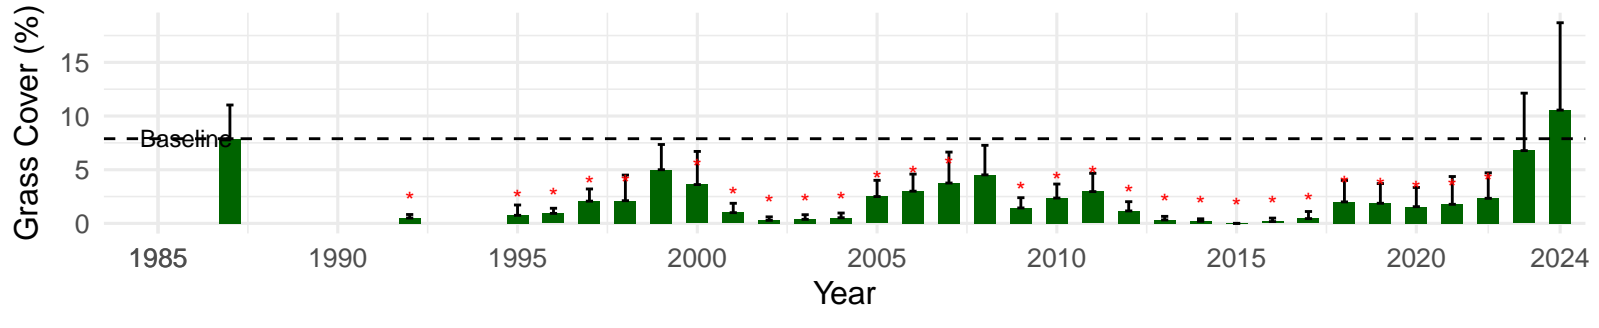

LAW062 – Wellfield – Holland Type: Rabbitbrush Meadow – Green Book Type: C – NRCS Ecological Site: Sodic Terrace