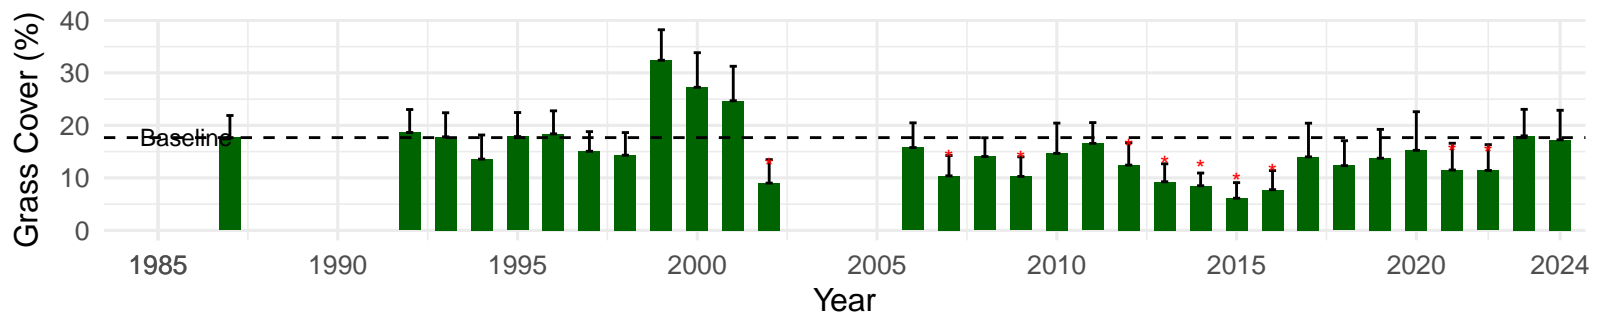

FSL065 – Wellfield – Holland Type: Alkali Meadow – Green

Book Type: A – NRCS Ecological Site: Saline Bottom