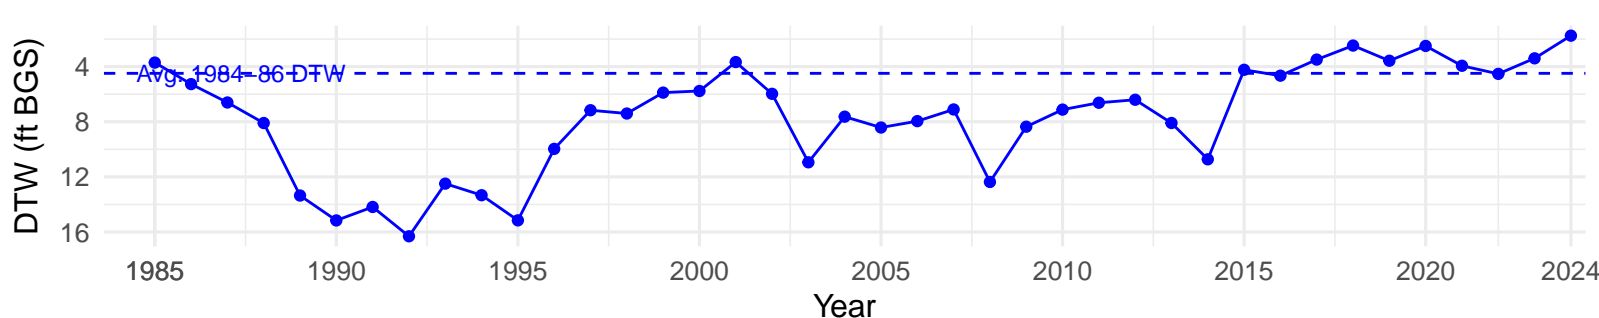

BLK075 – Wellfield – Holland Type: Alkali Meadow – Green

Book Type: C – NRCS Ecological Site: Saline Bottom