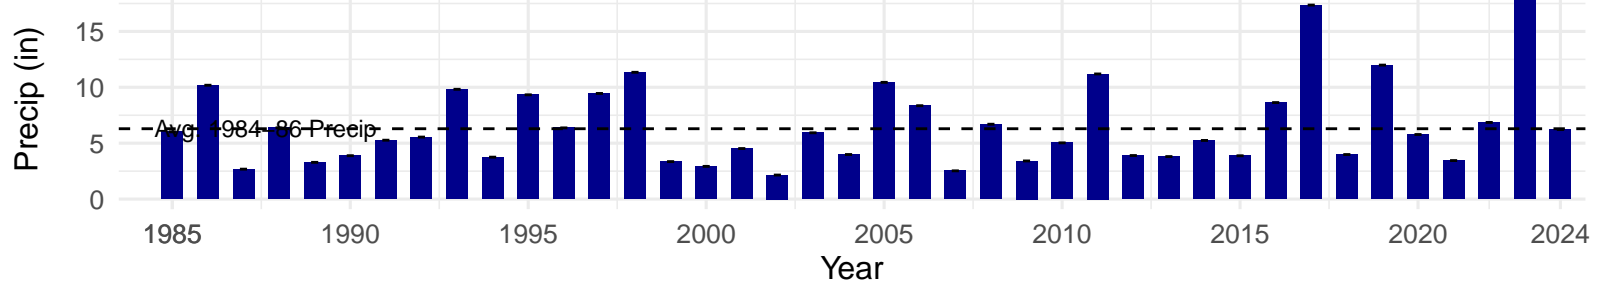

BLK096 – Wellfield – Holland Type: Desert Sink Scrub – Green Book Type: A – NRCS Ecological Site: Sandy 5–8" P.Z.