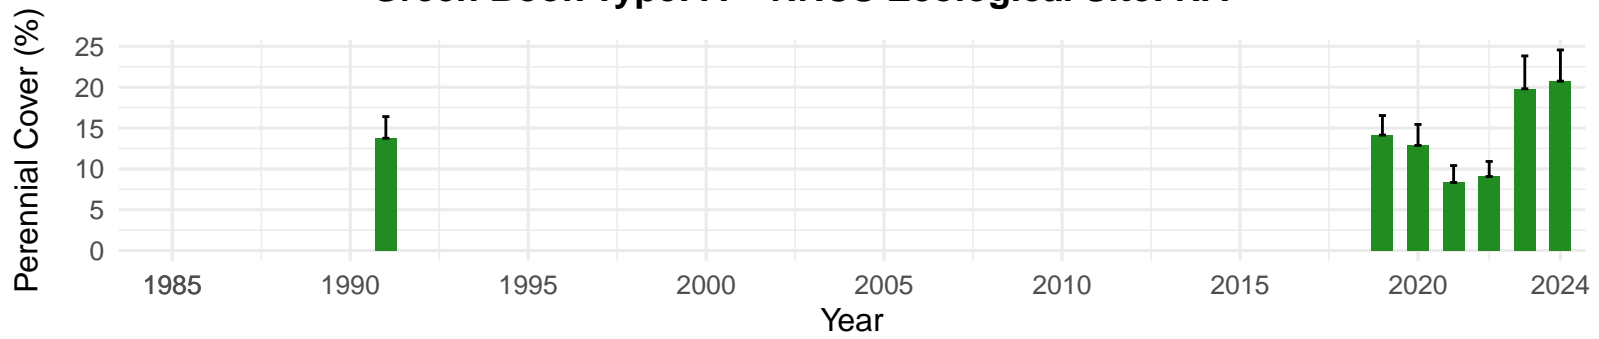

# TIN006 – Wellfield – Holland Type: Desert Sink Scrub – Green Book Type: A – NRCS Ecological Site: NA