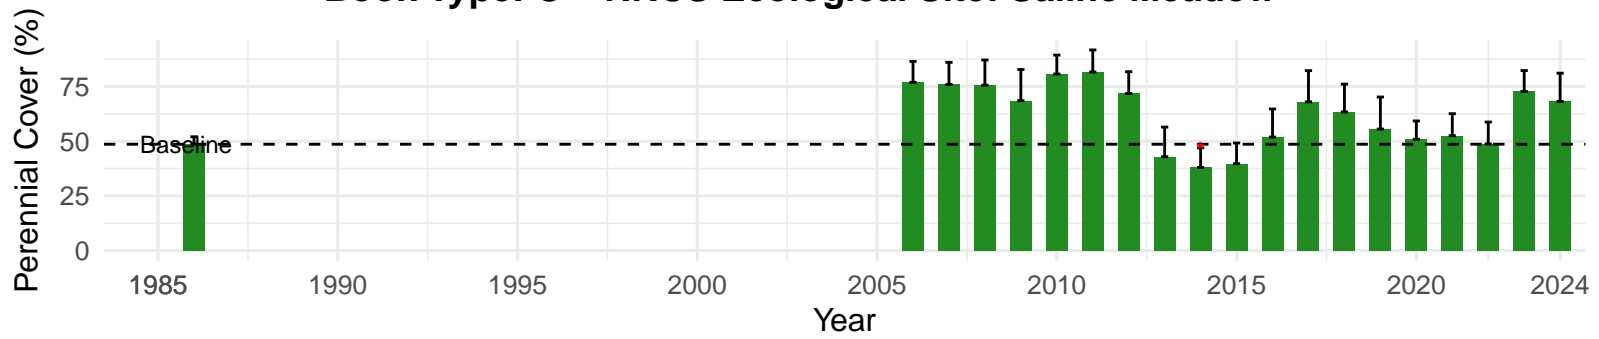

BGP094 – Wellfield – Holland Type: Alkali Meadow – Green

Book Type: C – NRCS Ecological Site: Saline Meadow