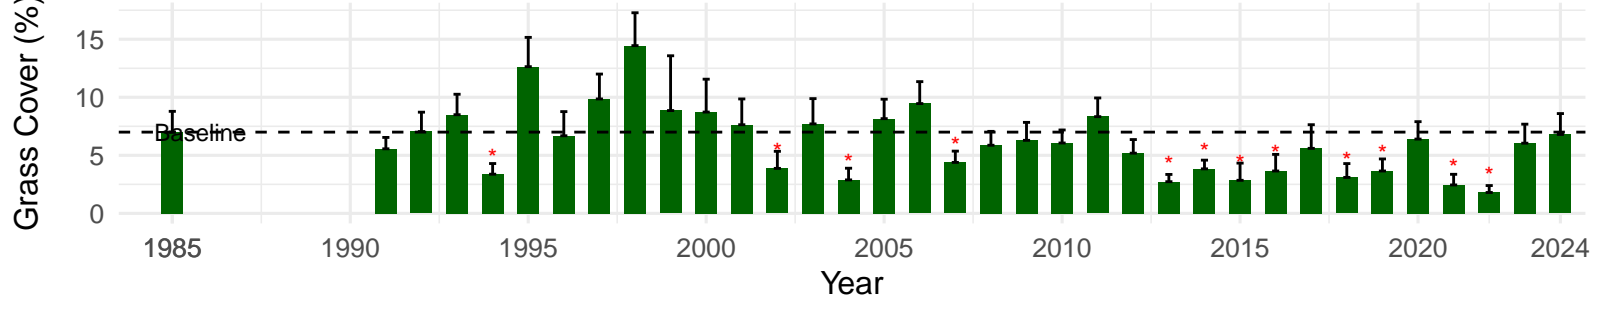

IND163 – Control – Holland Type: Alkali Meadow – Green Book Type: C – NRCS Ecological Site: Sandy Terrace 5–8" P.Z.