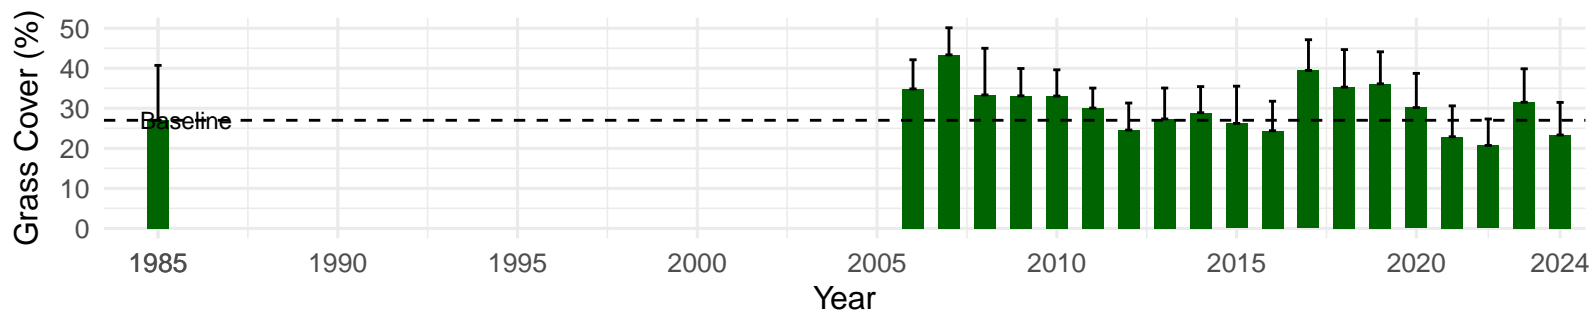

IND024 – Wellfield – Holland Type: Alkali Meadow – Green

Book Type: C – NRCS Ecological Site: NA