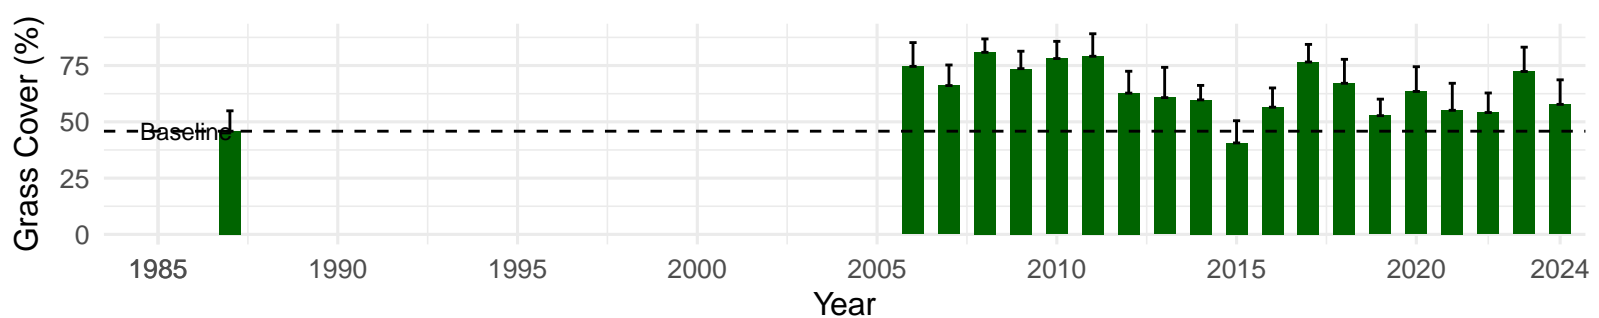

FSL166 – Control – Holland Type: Alkali Meadow – Green Book

Type: C – NRCS Ecological Site: Moist Floodplain