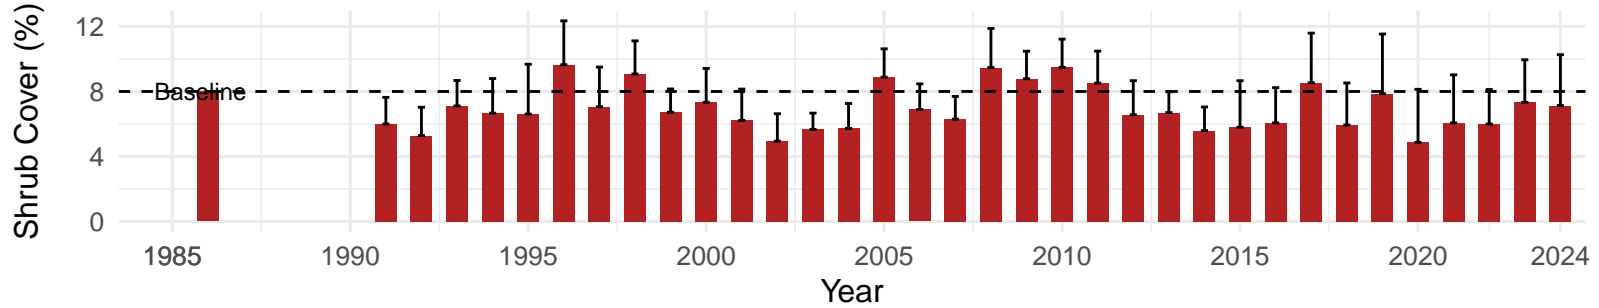

BLK069 – Wellfield – Holland Type: Desert Sink Scrub – Green Book Type: A – NRCS Ecological Site: Saline Bottom