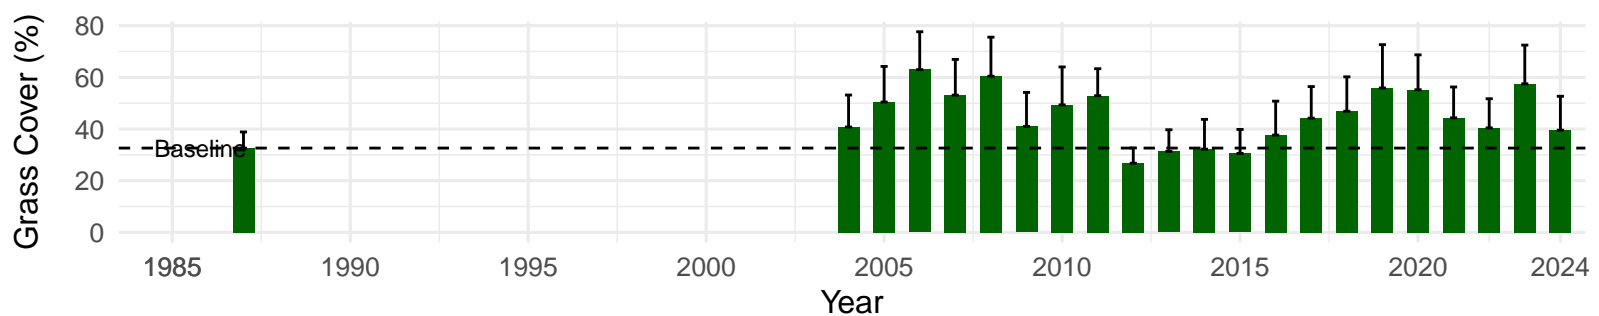

BIS060 – Control – Holland Type: Alkali Meadow – Green Book

Type: C – NRCS Ecological Site: Loamy Bottom 5–8" P.Z.