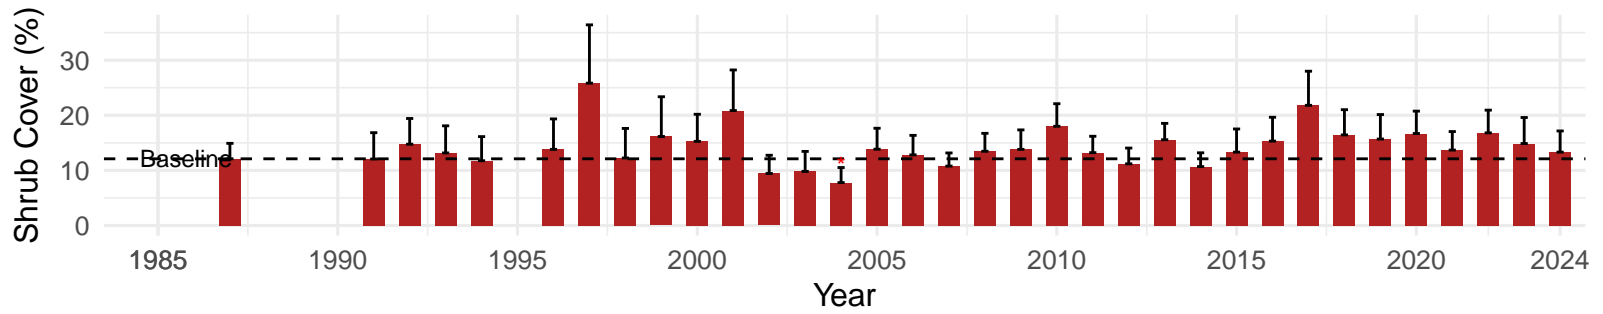

PLC137 – Control – Holland Type: Rabbitbrush Meadow – Green

Book Type: C – NRCS Ecological Site: Saline Meadow