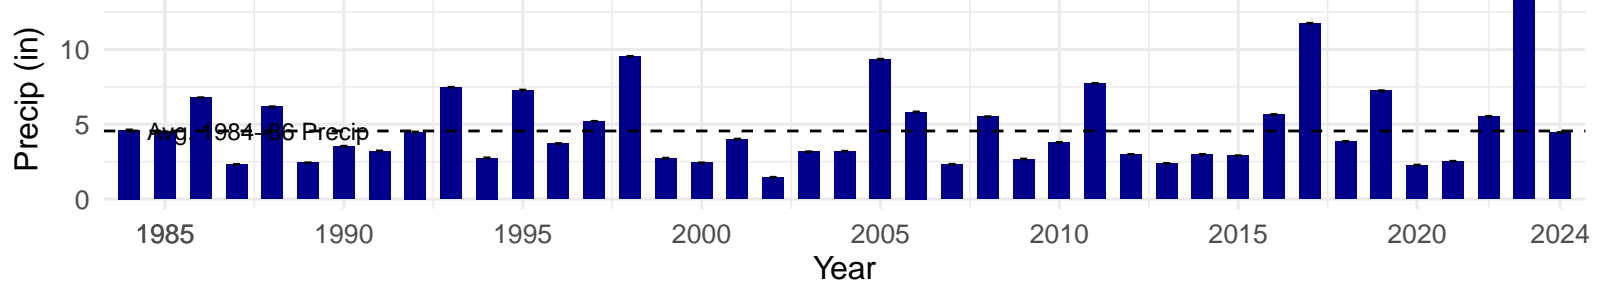

LAW107 – Wellfield – Holland Type: Alkali Meadow – Green

Book Type: C – NRCS Ecological Site: Saline Bottom