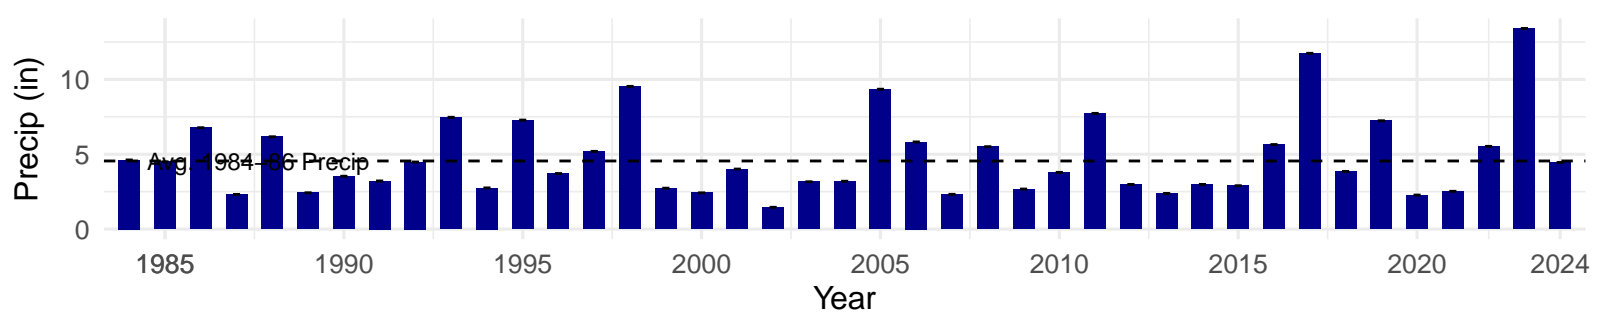

LAW105 – Wellfield – Holland Type: Alkali Meadow – Green

Book Type: C – NRCS Ecological Site: Wetland