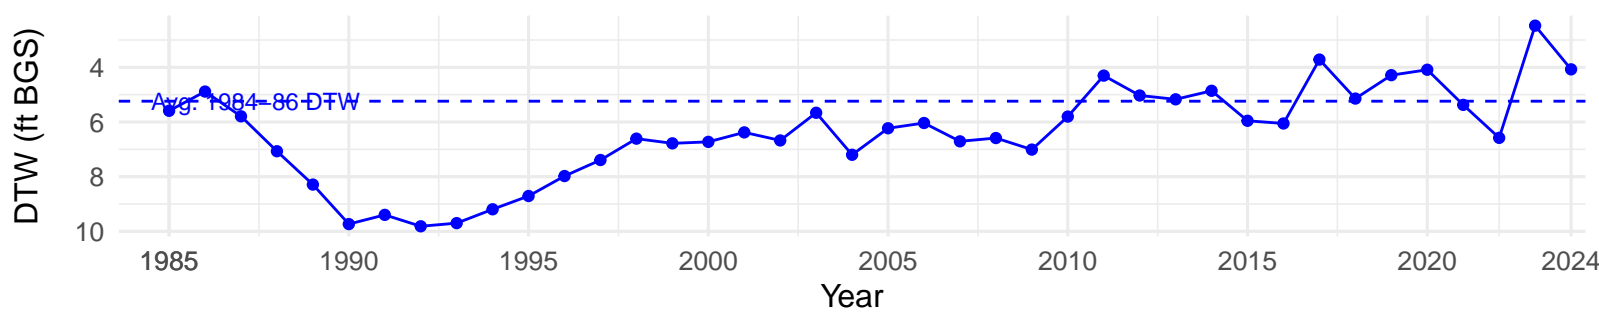

BLK069 – Wellfield – Holland Type: Desert Sink Scrub – Green Book Type: A – NRCS Ecological Site: Saline Bottom