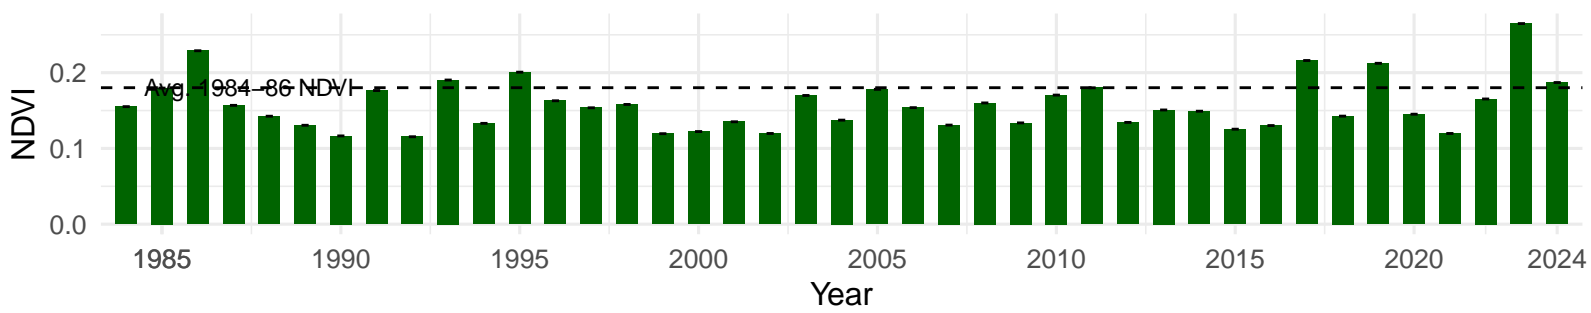

BLK002 – Wellfield – Holland Type: Rabbitbrush Scrub – Green Book Type: B – NRCS Ecological Site: Loamy 5–8" P.Z.