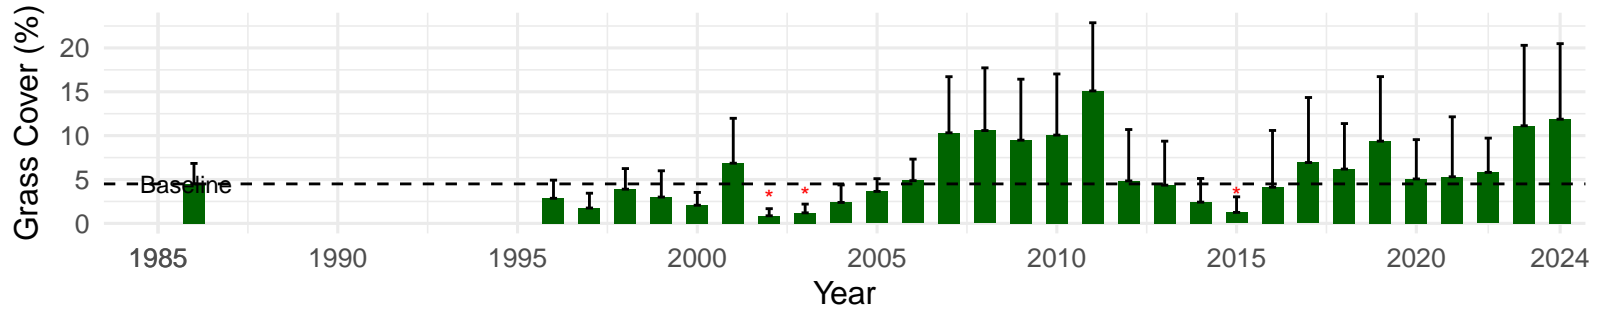

FSP004 – Wellfield – Holland Type: Rabbitbrush Meadow – Green Book Type: B – NRCS Ecological Site: Saline Bottom