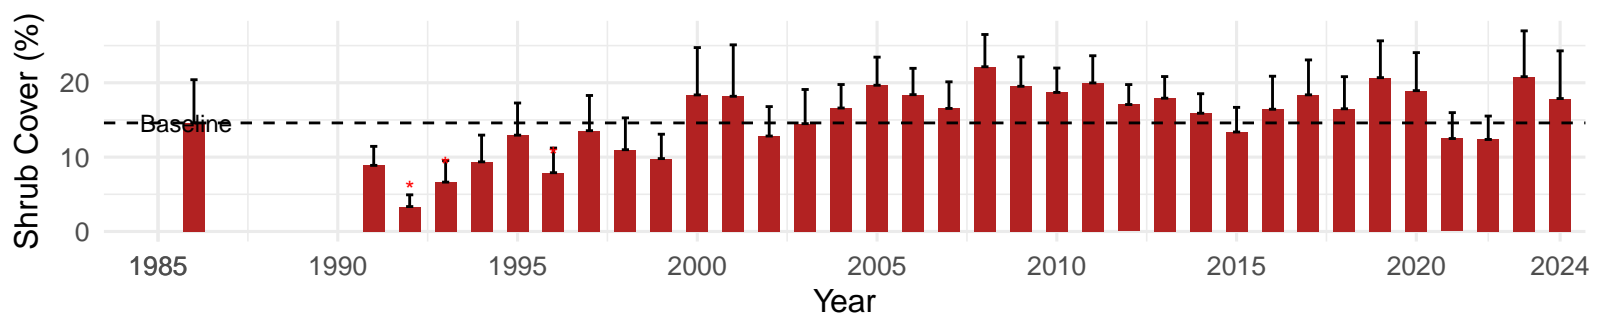

BLK016 – Wellfield – Holland Type: Alkali Meadow – Green
Book Type: C – NRCS Ecological Site: Sodic Fan 5–8" P.Z.