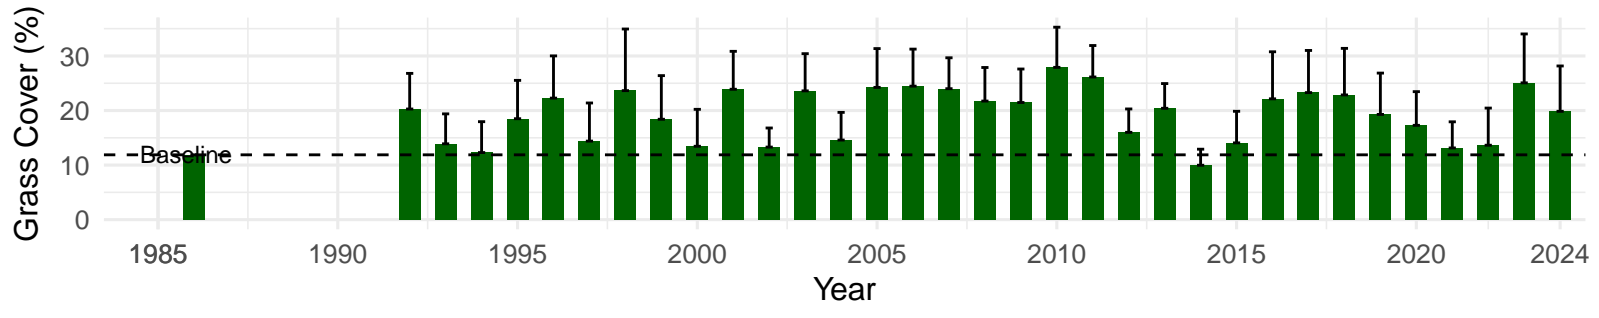

BLK074 – Wellfield – Holland Type: Nevada Saltbush Scrub – Green Book Type: B – NRCS Ecological Site: Sodic Fan 5–8" P.Z.