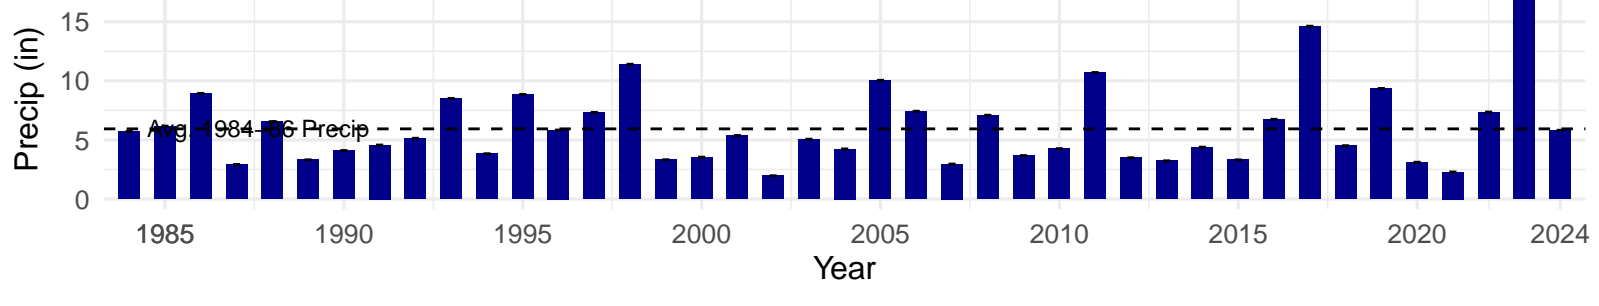

BGP019 – Control – Holland Type: Rush Sedge Meadow – Green

Book Type: E – NRCS Ecological Site: Saline Bottom