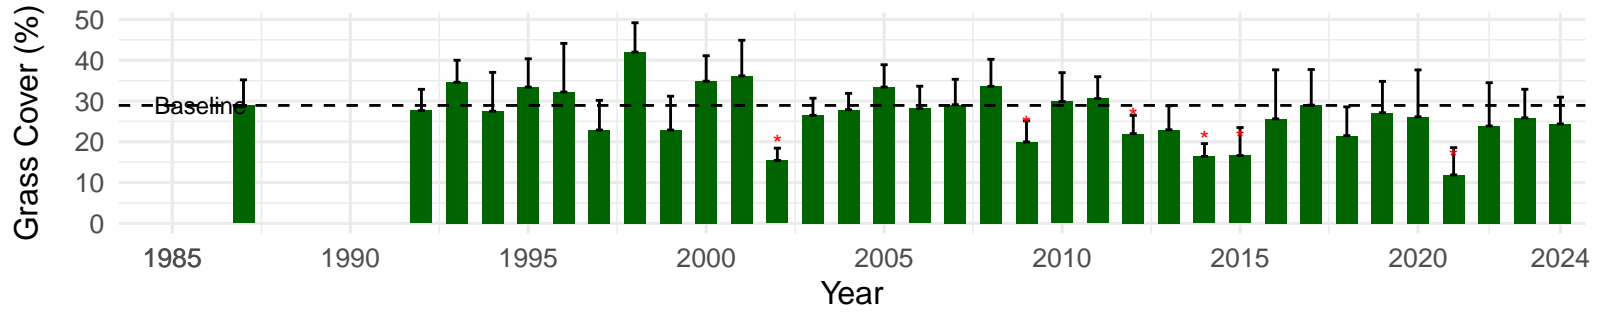

PLC024 – Control – Holland Type: Alkali Meadow – Green Book

Type: C – NRCS Ecological Site: Saline Meadow