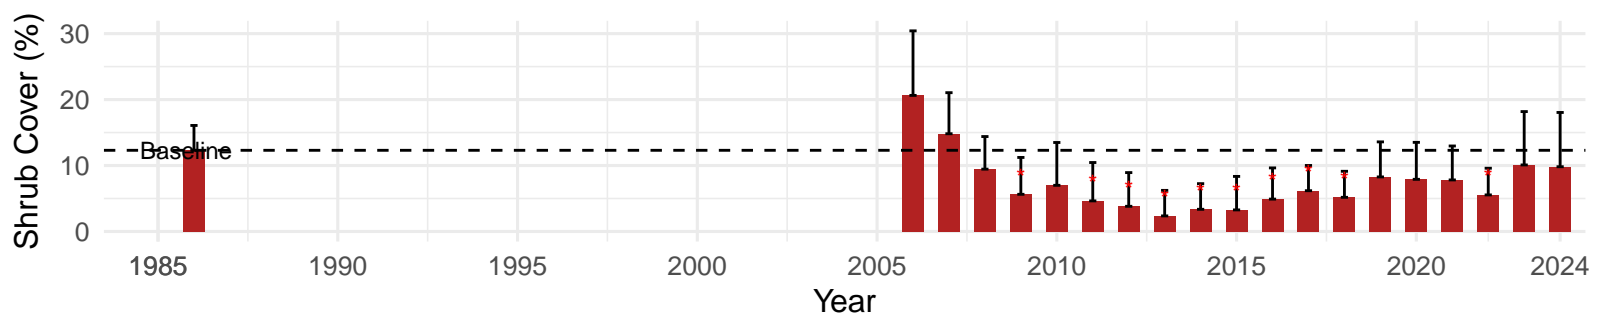

BGP094 – Wellfield – Holland Type: Alkali Meadow – Green

Book Type: C – NRCS Ecological Site: Saline Meadow