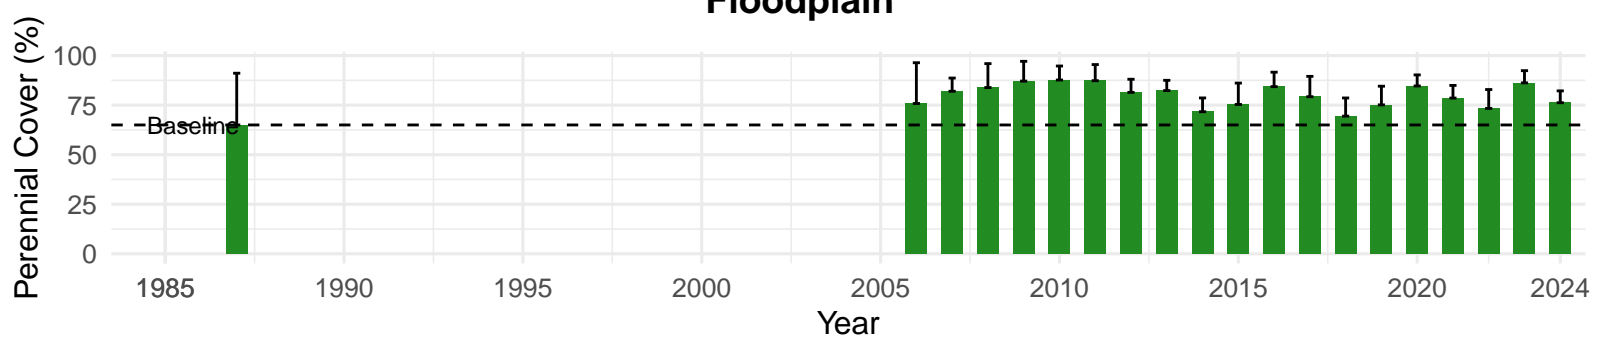

FSL172 – Control – Holland Type: Modoc Gr Basin Riparian Scrub – Green Book Type: D – NRCS Ecological Site: Moist Floodplain