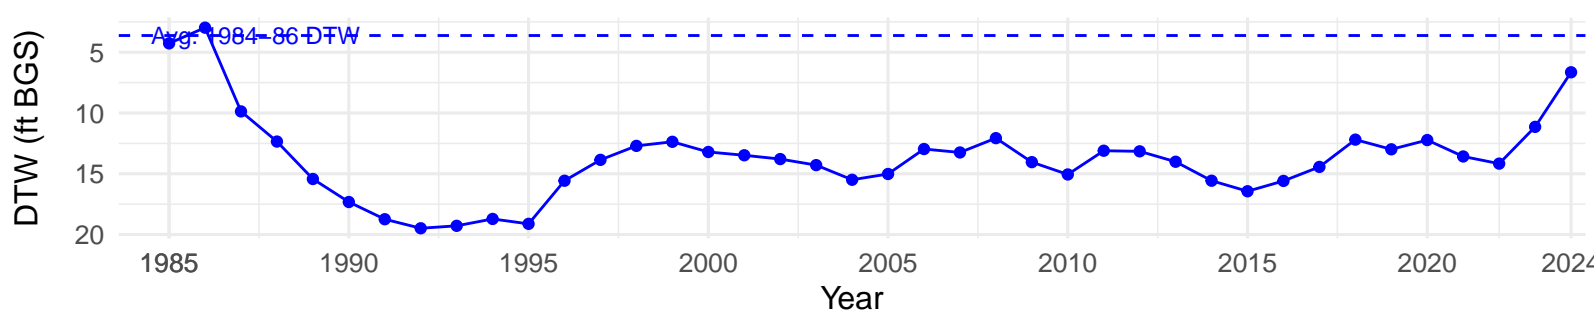

BLK095 – Wellfield – Holland Type: Alkali Meadow – Green

Book Type: A – NRCS Ecological Site: Saline Meadow