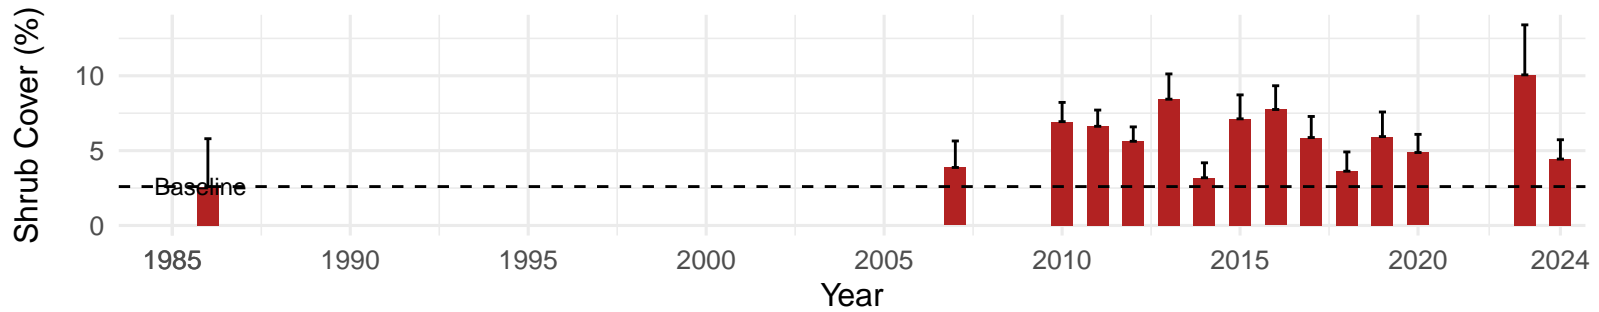

BLK093 – Wellfield – Holland Type: Alkali Meadow – Green

Book Type: C – NRCS Ecological Site: Saline Bottom