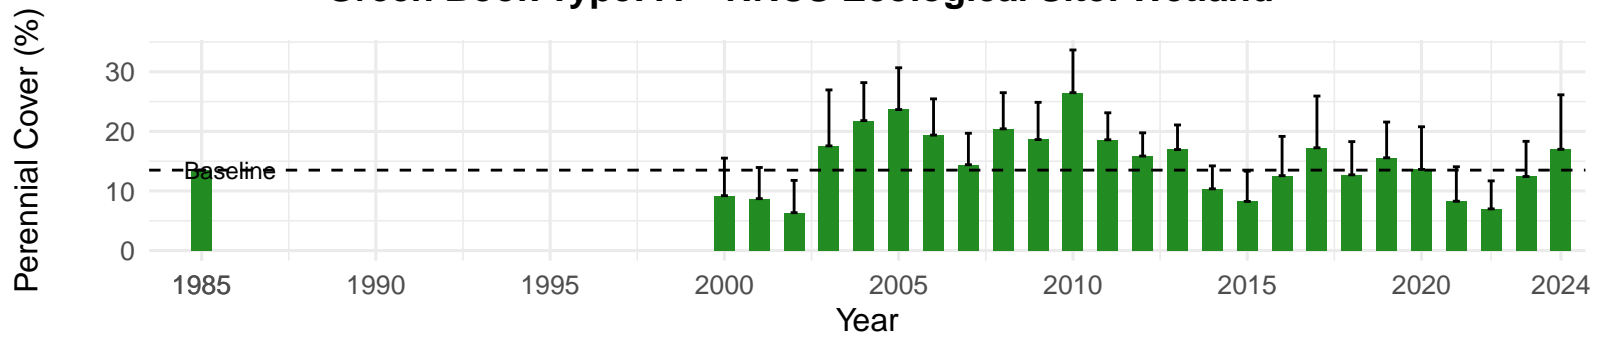

IND133 – Wellfield – Holland Type: Nevada Saltbush Scrub – Green Book Type: A – NRCS Ecological Site: Wetland