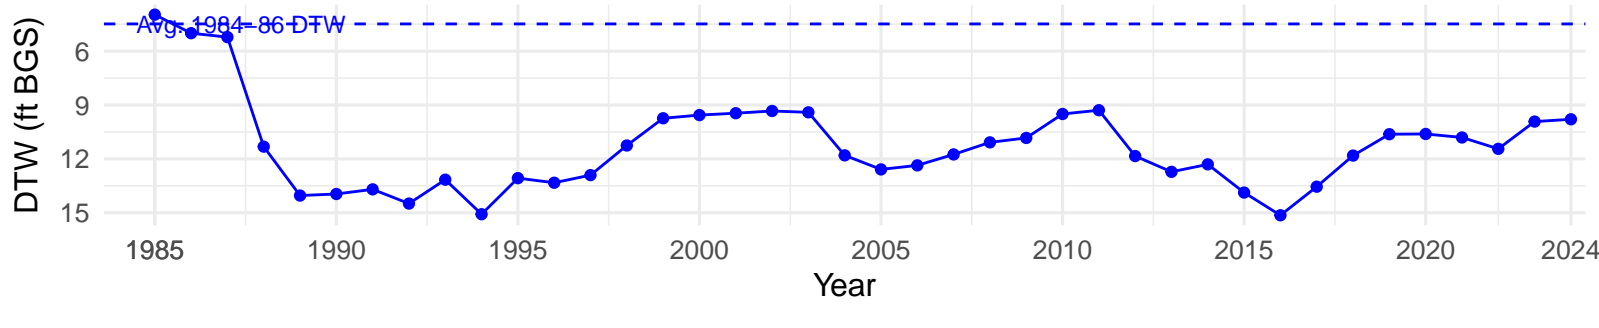

IND124 – Wellfield – Holland Type: Nevada Saltbush Scrub – Green Book Type: B – NRCS Ecological Site: Wetland