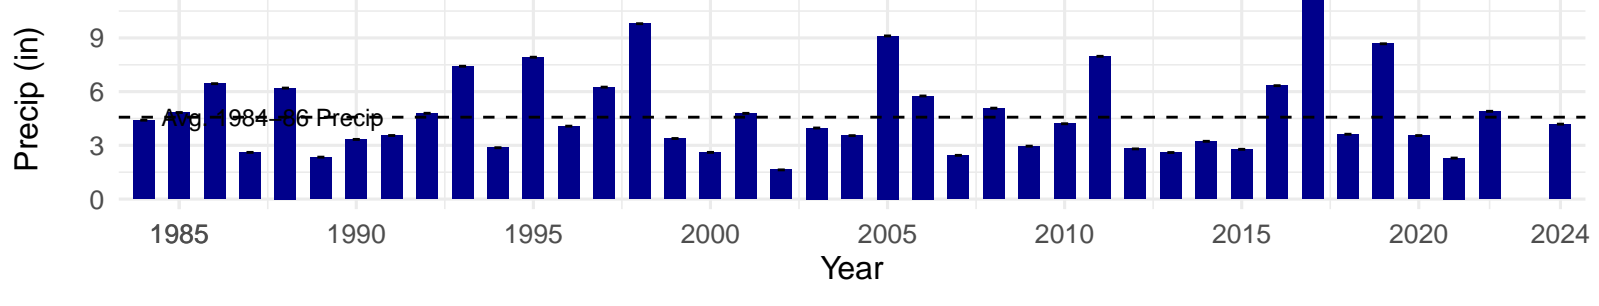

# TIN006 – Wellfield – Holland Type: Desert Sink Scrub – Green Book Type: A – NRCS Ecological Site: NA