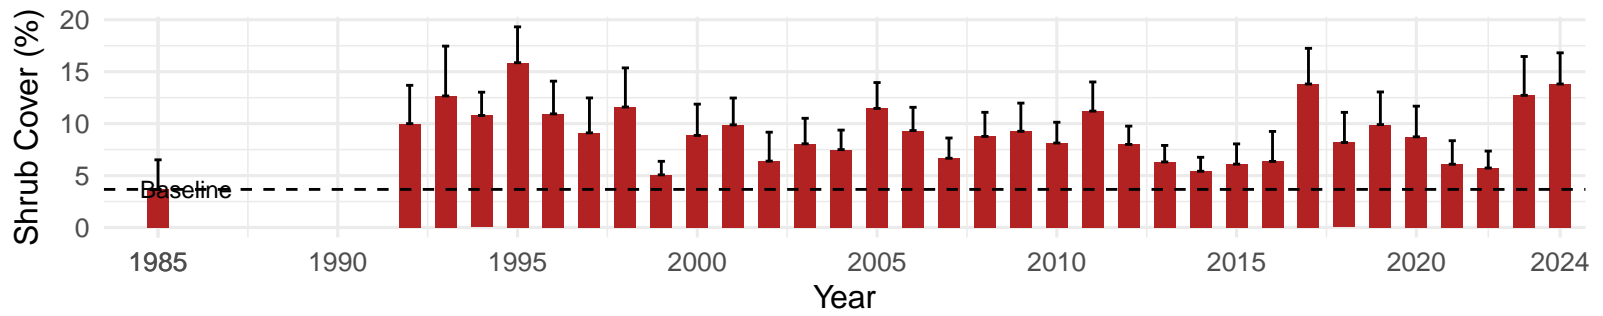

LNP018 – Control – Holland Type: Alkali Meadow – Green Book

Type: C – NRCS Ecological Site: Sandy Terrace 5–8" P.Z.