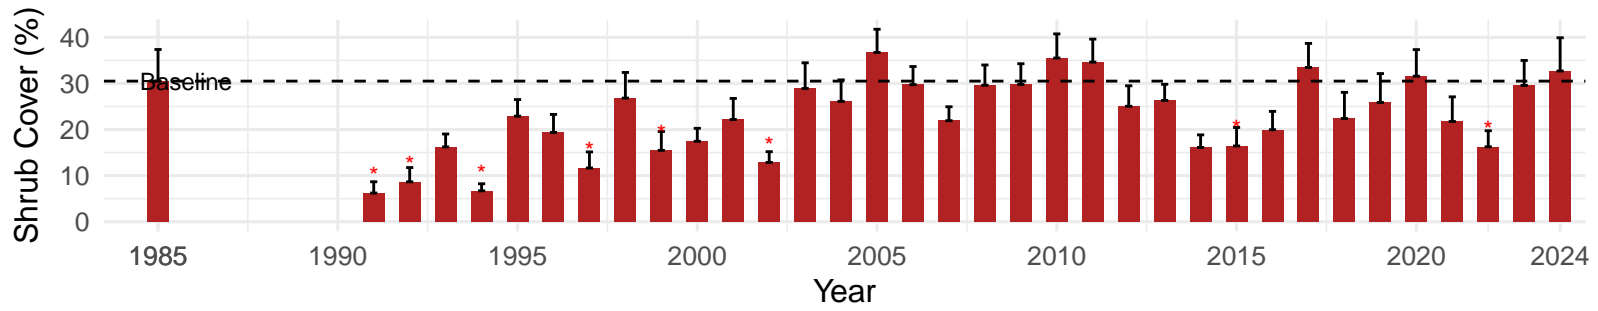

**IND139 – Wellfield – Holland Type: Nevada Saltbush Meadow –
Green Book Type: C – NRCS Ecological Site: Sodict Fan 5–8"
P.Z.**