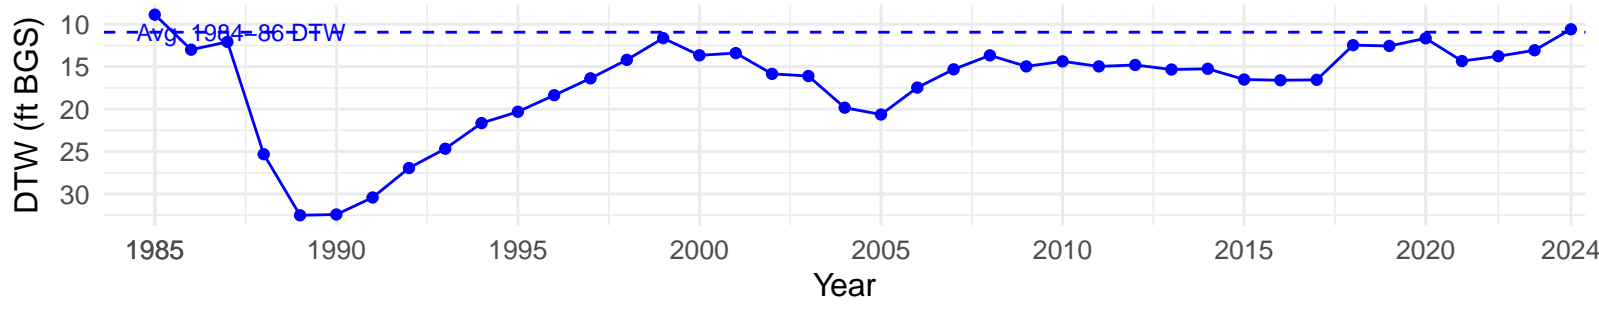

BLK011 – Wellfield – Holland Type: Alkali Meadow – Green
Book Type: C – NRCS Ecological Site: Sodic Fan 5–8" P.Z.