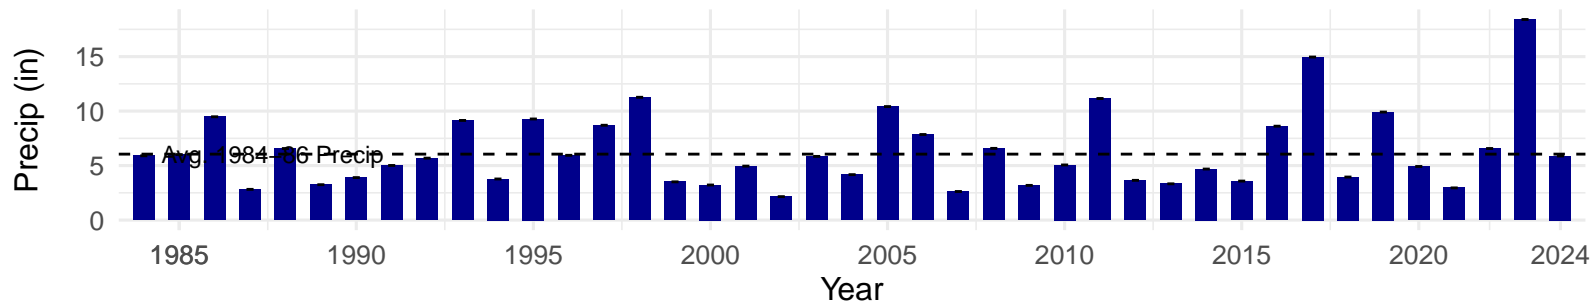

BLK142 – Wellfield – Holland Type: Alkali Meadow – Green

Book Type: C – NRCS Ecological Site: Sodic Flat