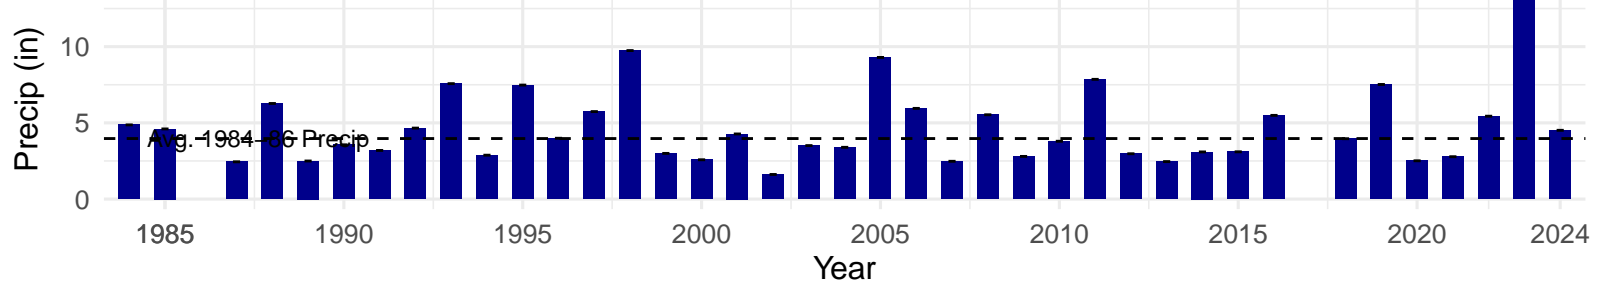

LAW070 – Wellfield – Holland Type: Rush Sedge Meadow – Green Book Type: E – NRCS Ecological Site: Sodic Terrace