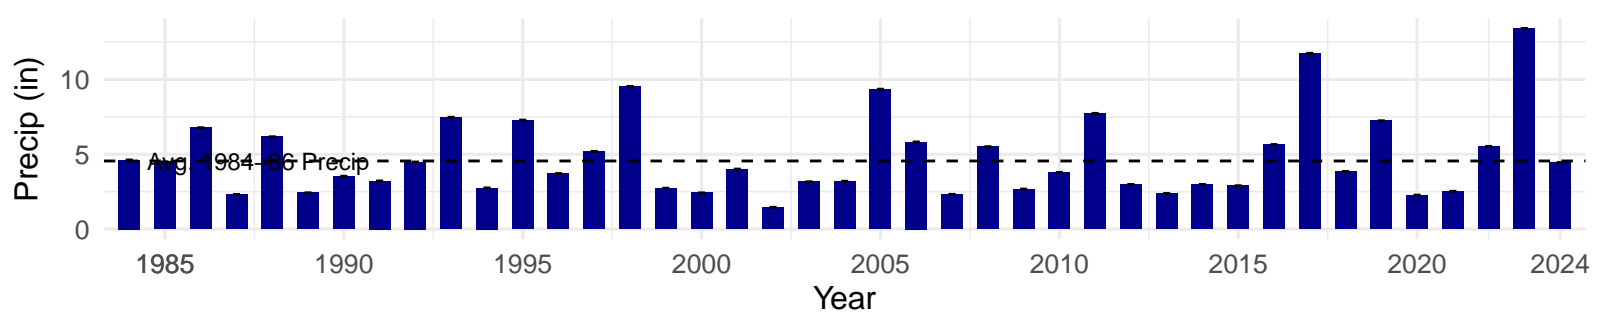

LAW085 – Wellfield – Holland Type: Alkali Meadow – Green

Book Type: C – NRCS Ecological Site: Saline Bottom