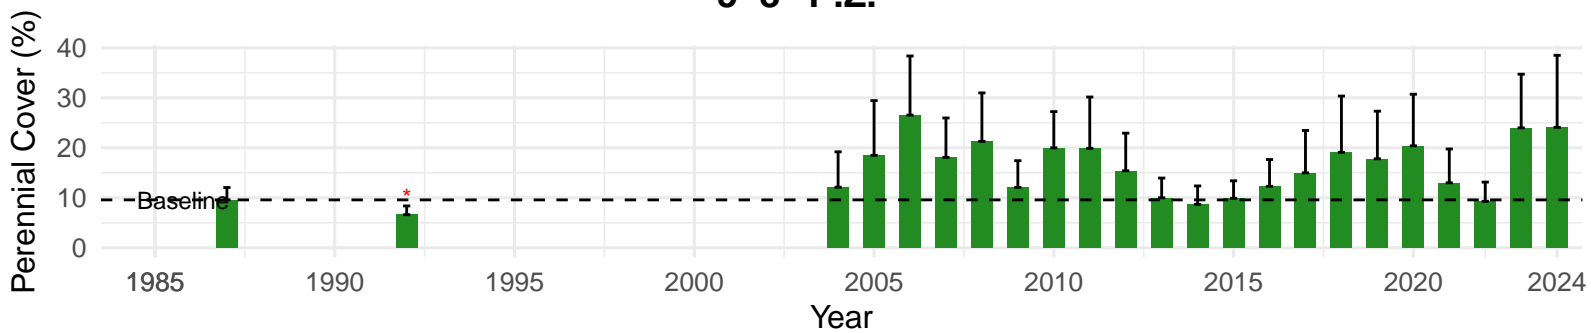

FSL118 – Wellfield – Holland Type: Rabbitbrush Scrub – Green Book Type: A – NRCS Ecological Site: Bouldery Fan 5–8" P.Z.