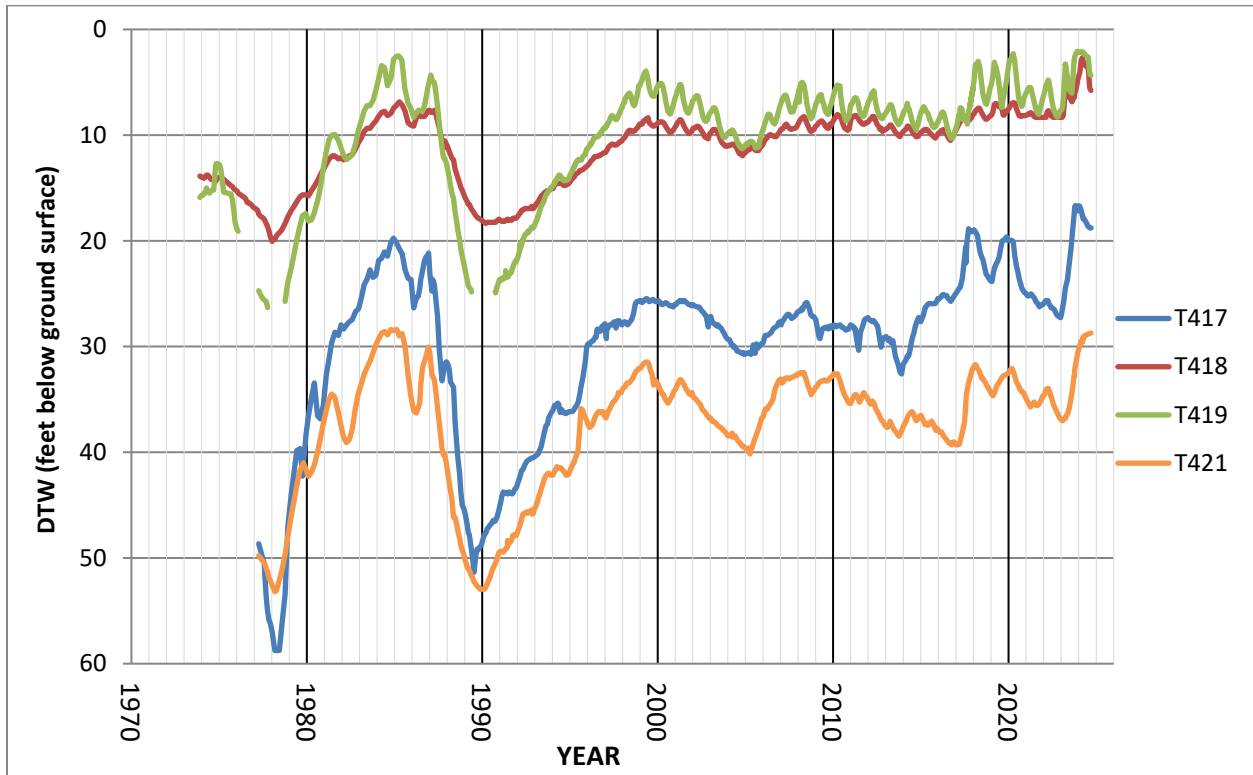

Taboose-Aberdeen Wellfield

Hydrographs of Indicator wells in the Taboose-Aberdeen wellfield. Periods of missing data denote when the test well was dry.

Hydrographs of Indicator wells in the Taboose-Aberdeen wellfield. Periods of missing data denote when the test well was dry.