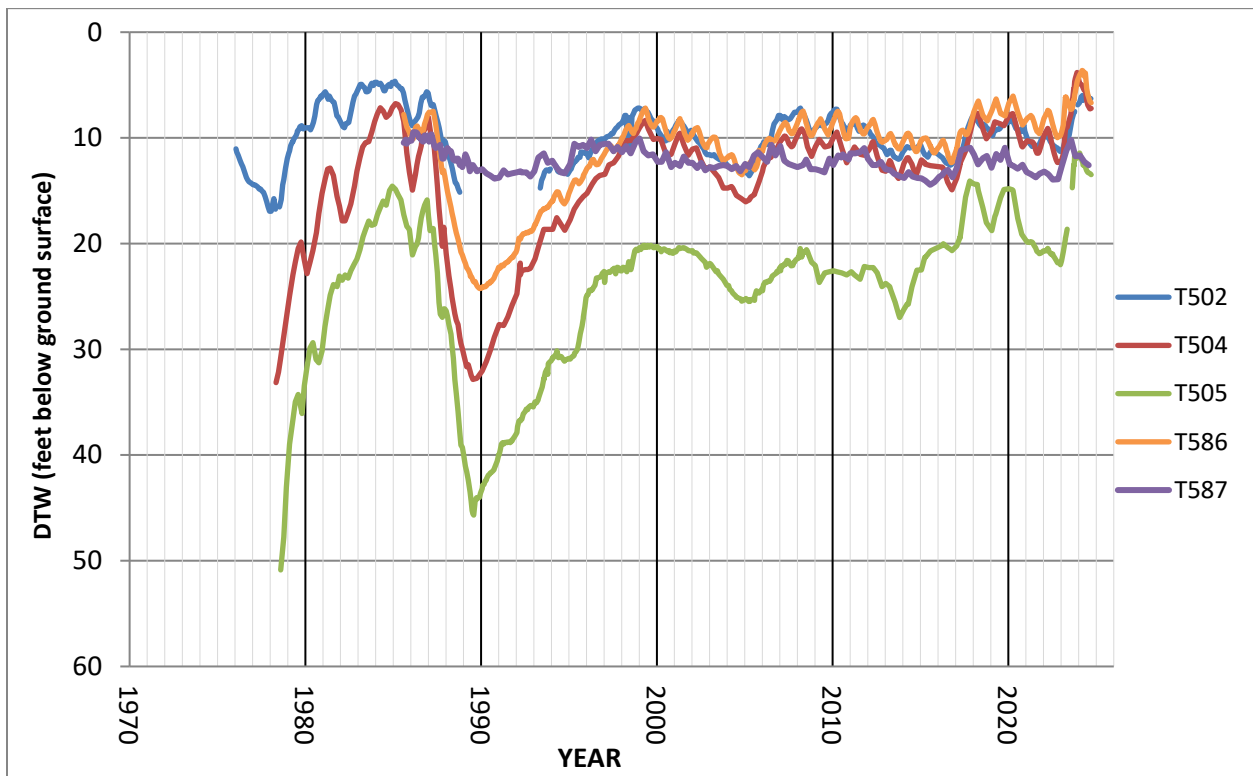

Taboose-Aberdeen Wellfield

Hydrographs of Indicator wells in the Taboose-Aberdeen wellfield. Periods of missing data denote when the test well was dry.

Hydrographs of Indicator wells in the Taboose-Aberdeen wellfield. Periods of missing data denote when the test well was dry.