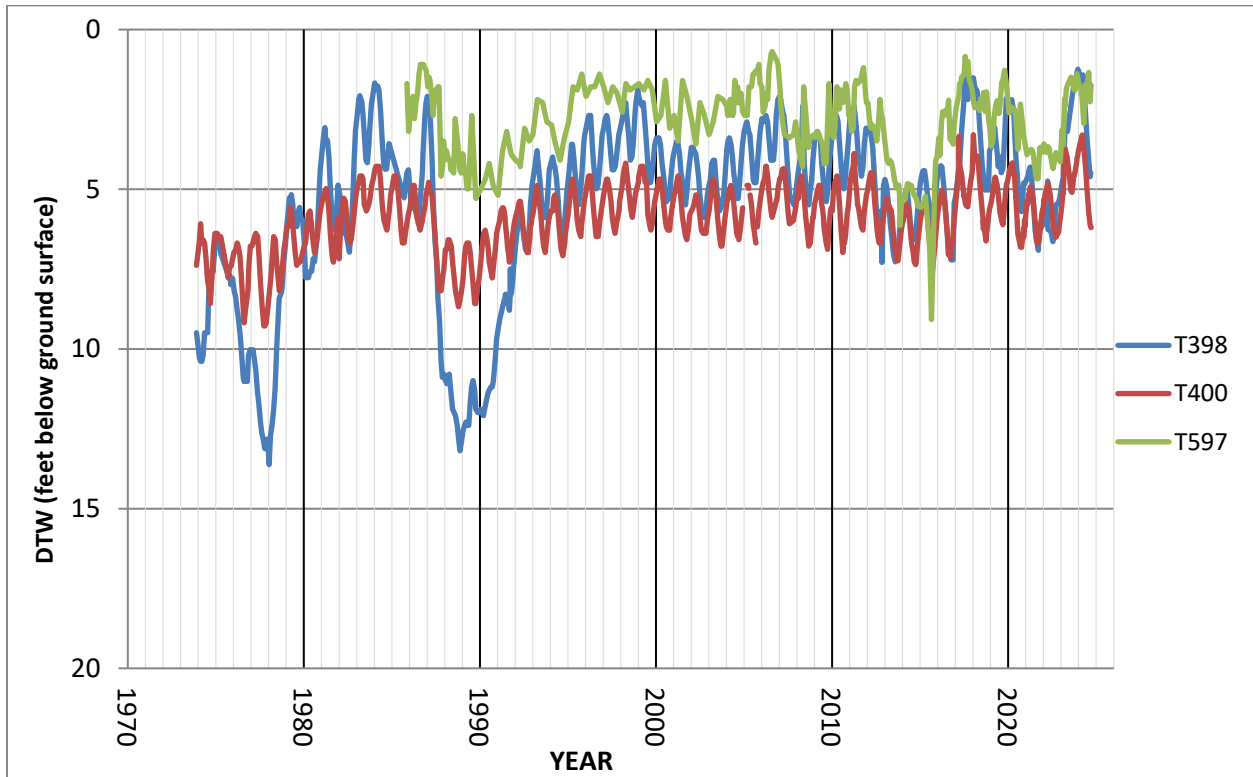

Bairs-Georges Wellfield

Hydrographs of Indicator wells and 597T in the Bairs-Georges wellfield.

Hydrographs of selected wells in the Bairs-Georges wellfield.