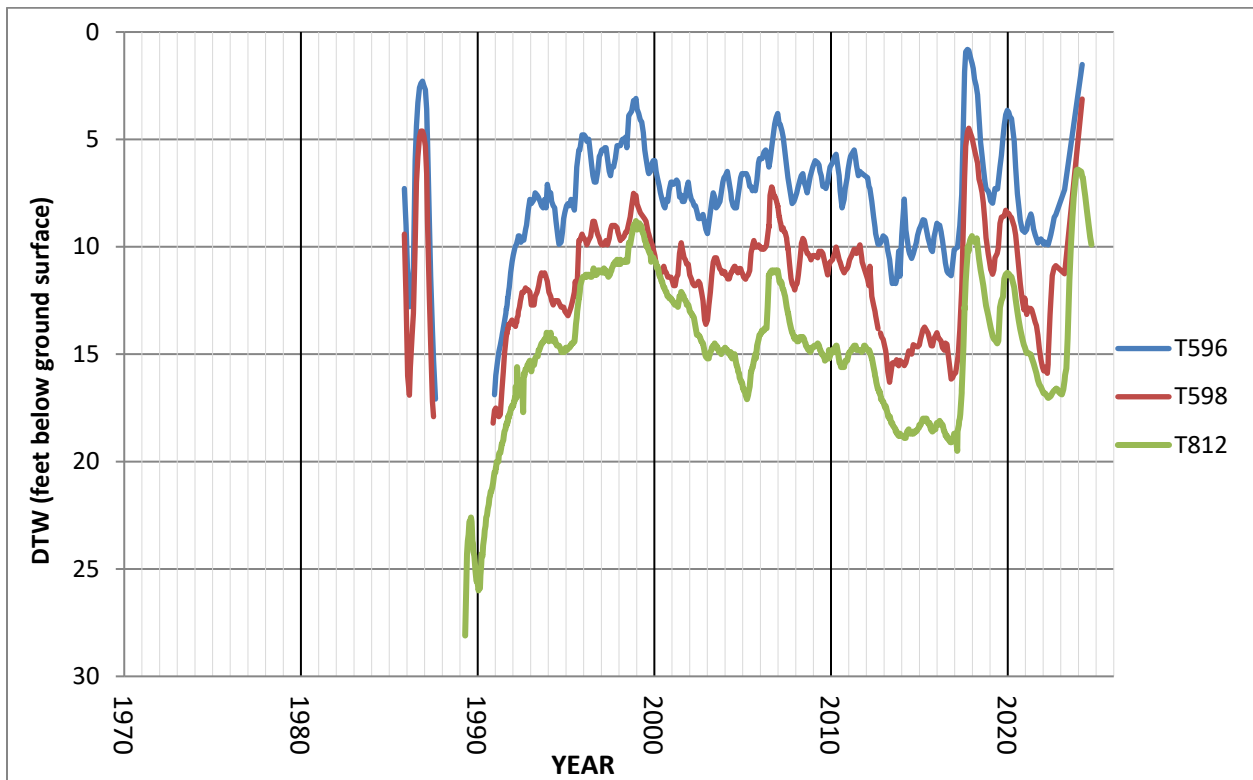

Bairs-Georges Wellfield

Hydrographs of Indicator wells and 597T in the Bairs-Georges wellfield.

Hydrographs of selected wells in the Bairs-Georges wellfield.